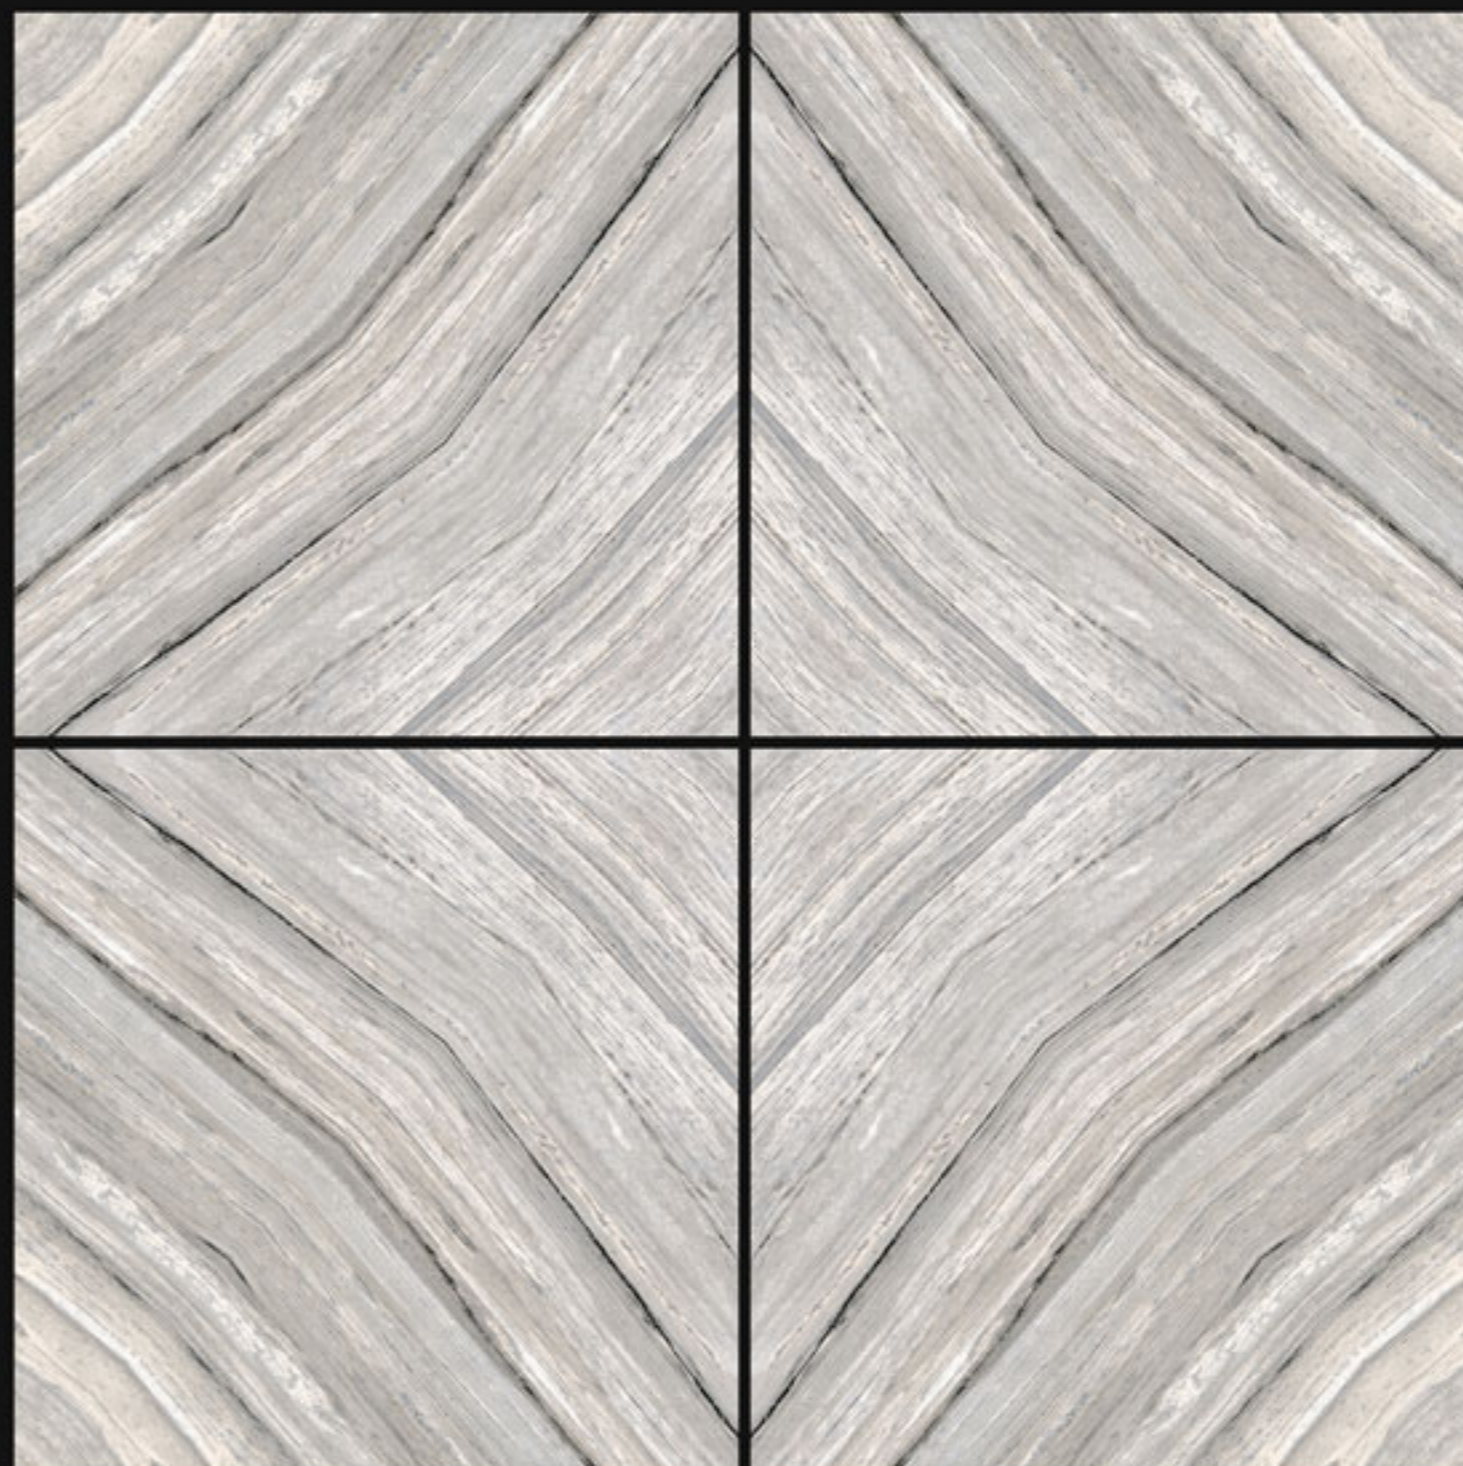

Finish:
Matt

Size:
600x600mm

Series:
Book Match Series

30005

Finish:
Matt

Size:
600x600mm

Series:
Book Match Series

30006