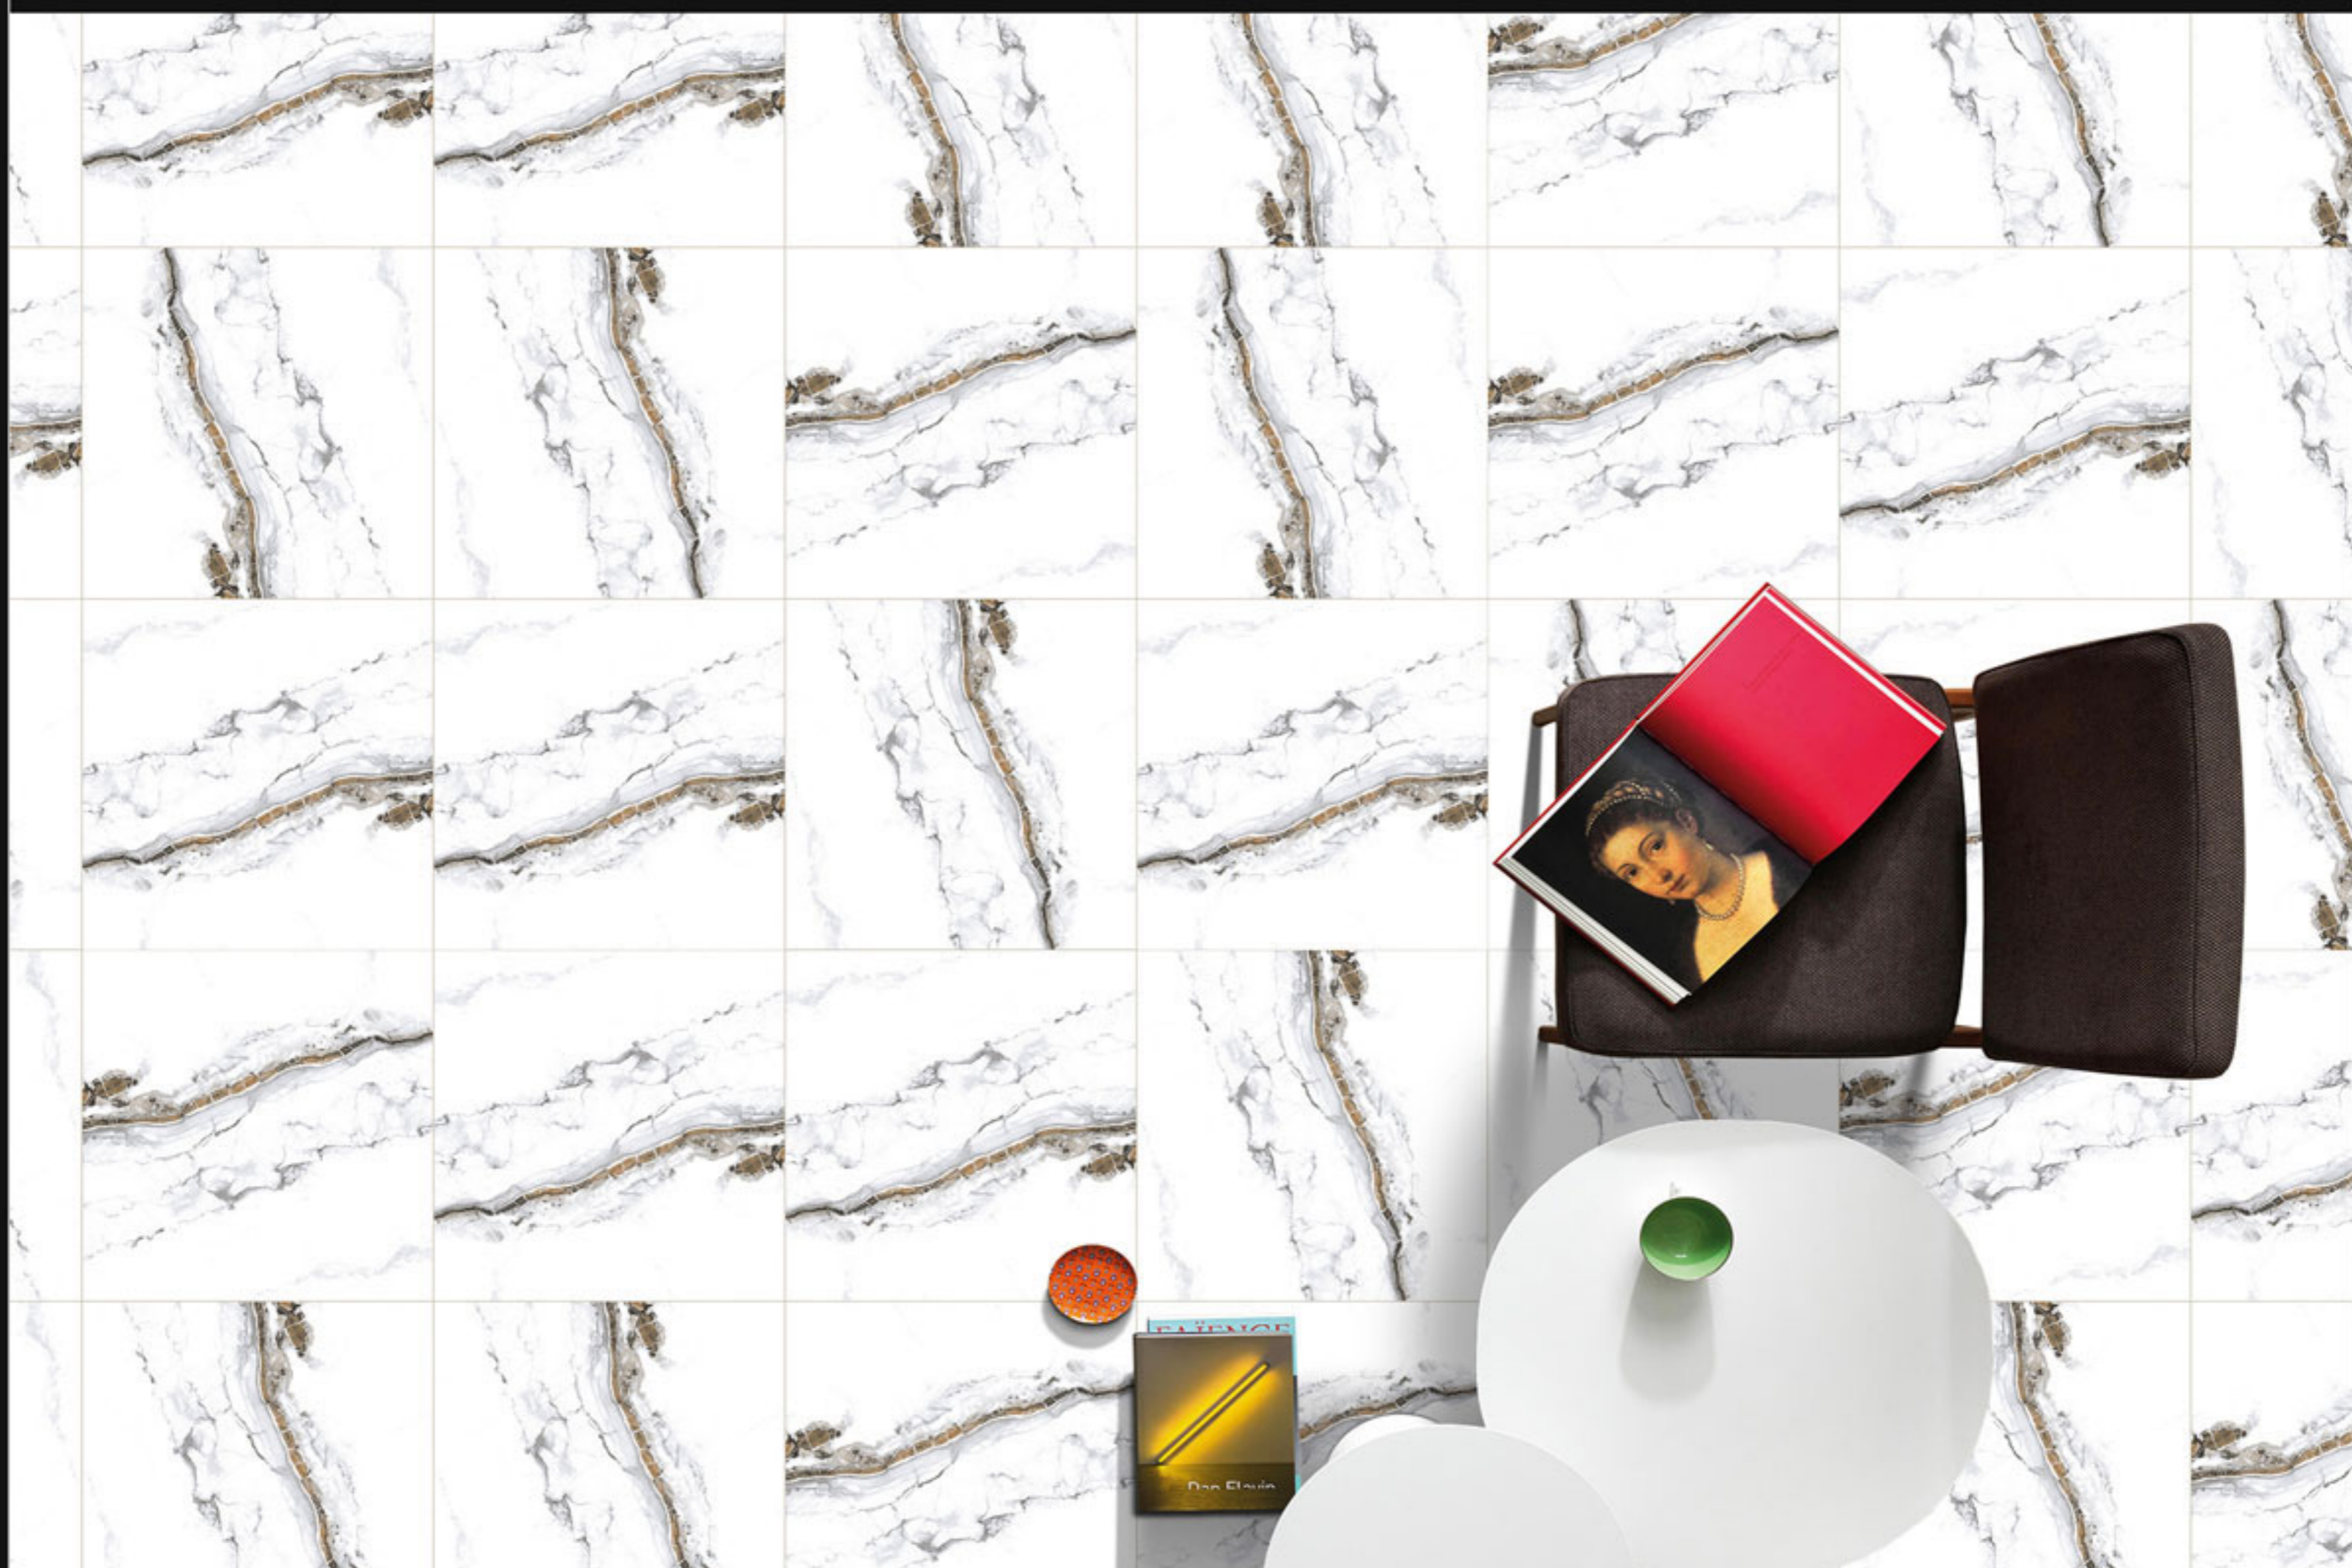

Finish:
Matt

Size:
600x600mm

Series:
Marble Series

50124