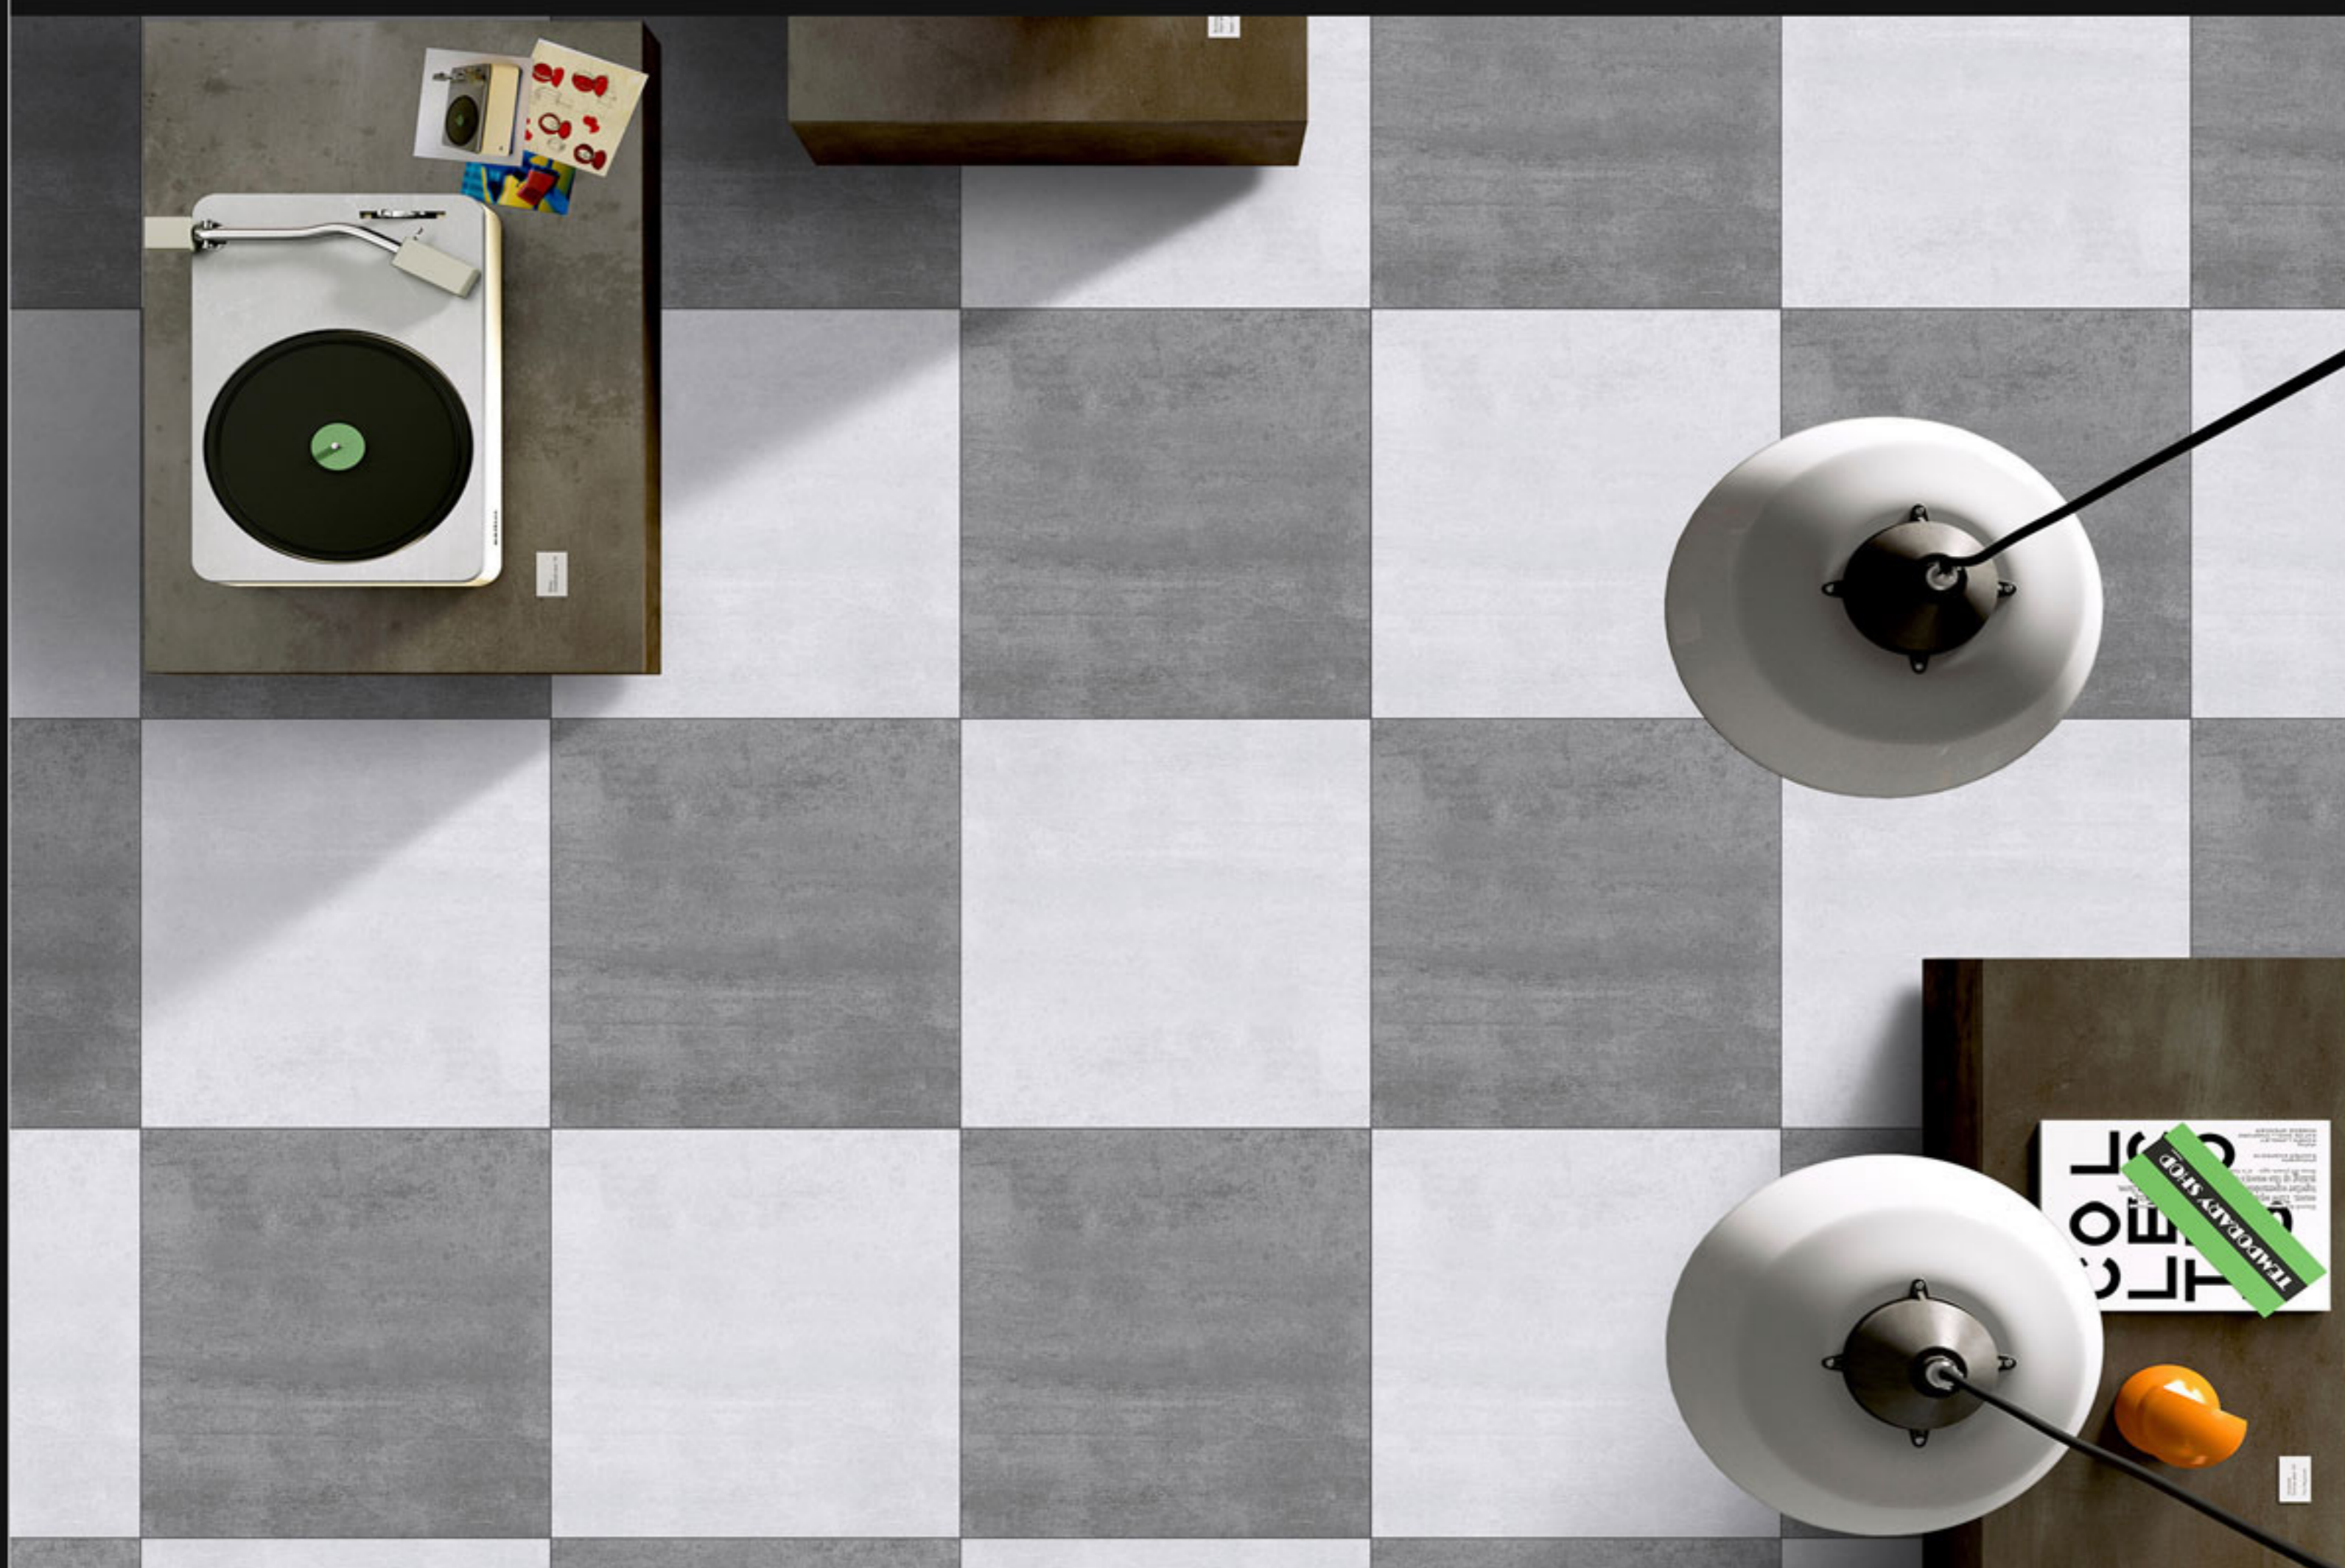

LT & DK Series

60052

60053

Finish:
Matt

Size:
600x600mm

Series:
LT & DK Series

60054

60055