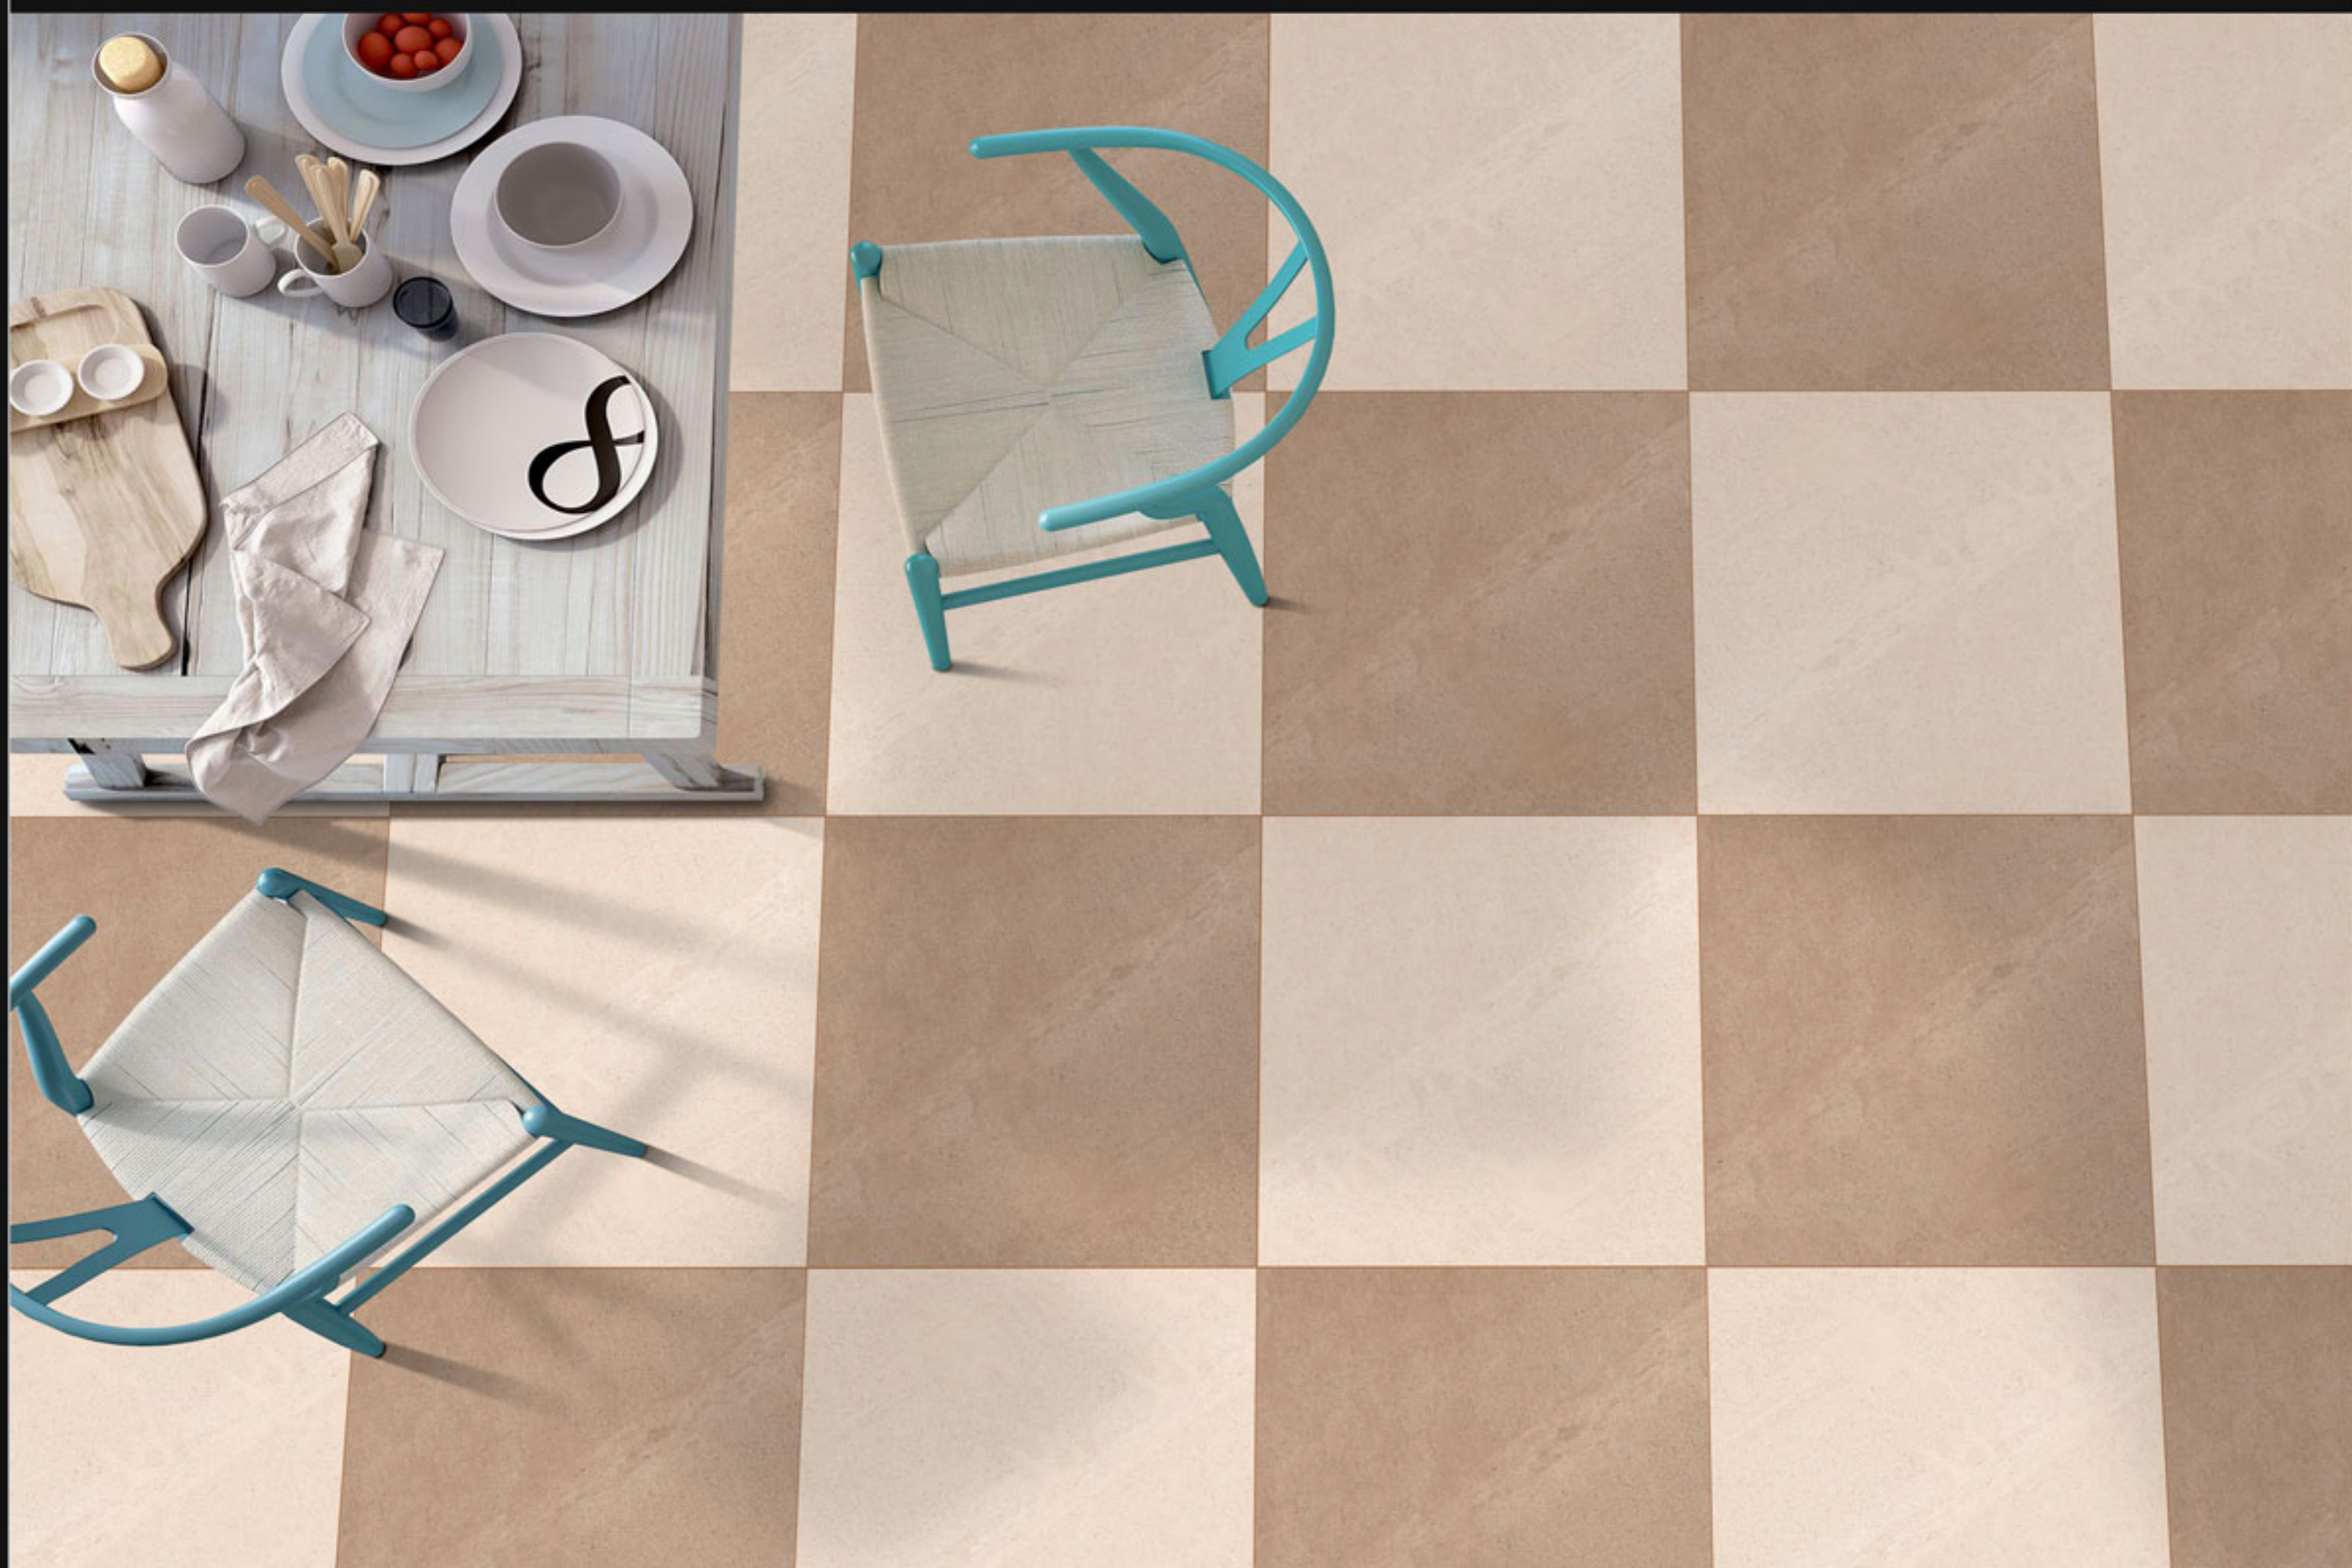

Finish:
Matt

Size:
600x600mm

Series:
LT & DK Series

60051

60053