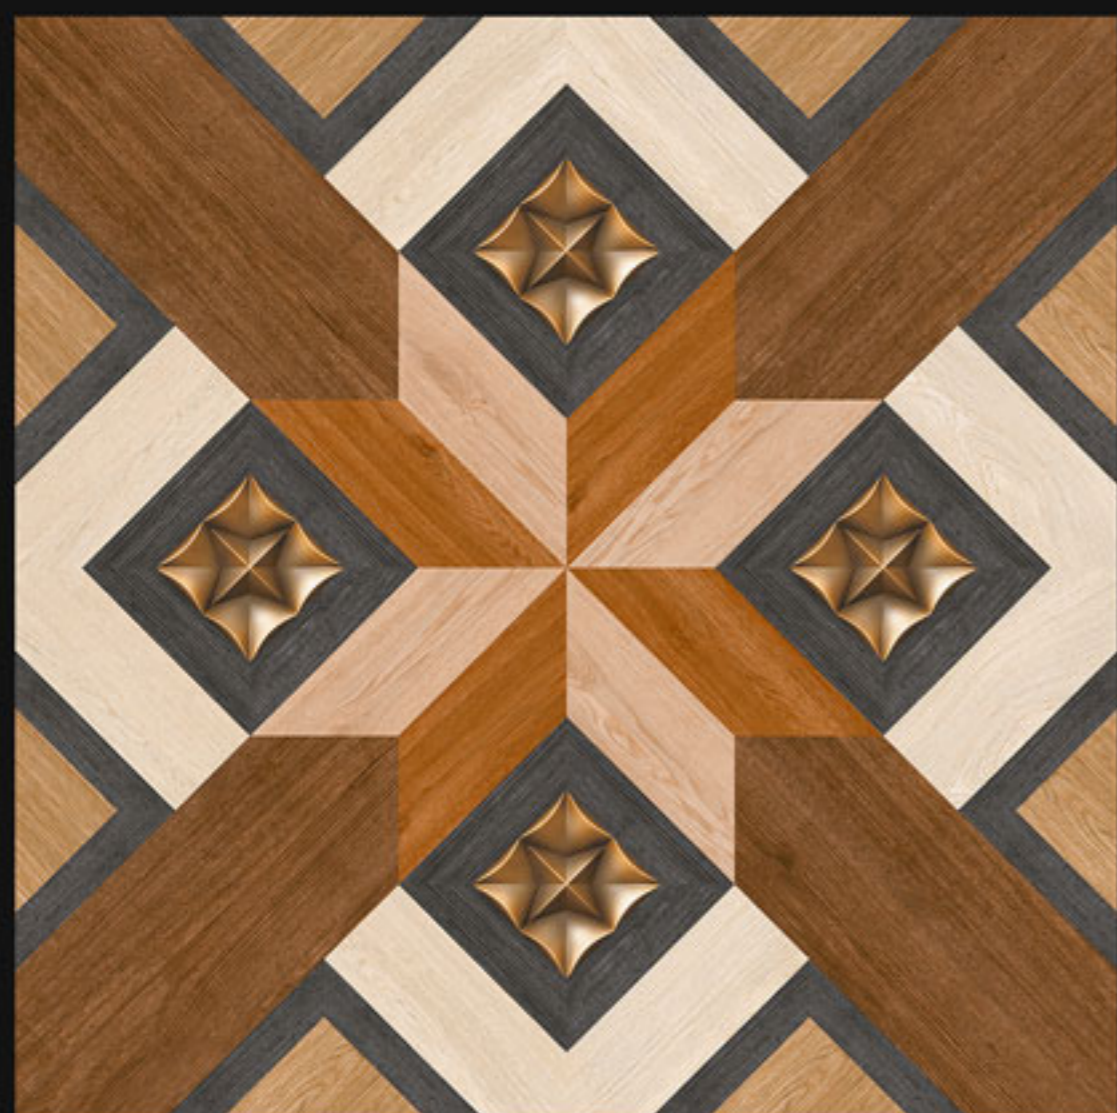

Finish:
Matt

Size:
600x600mm

Series:
Galicha Series

10177