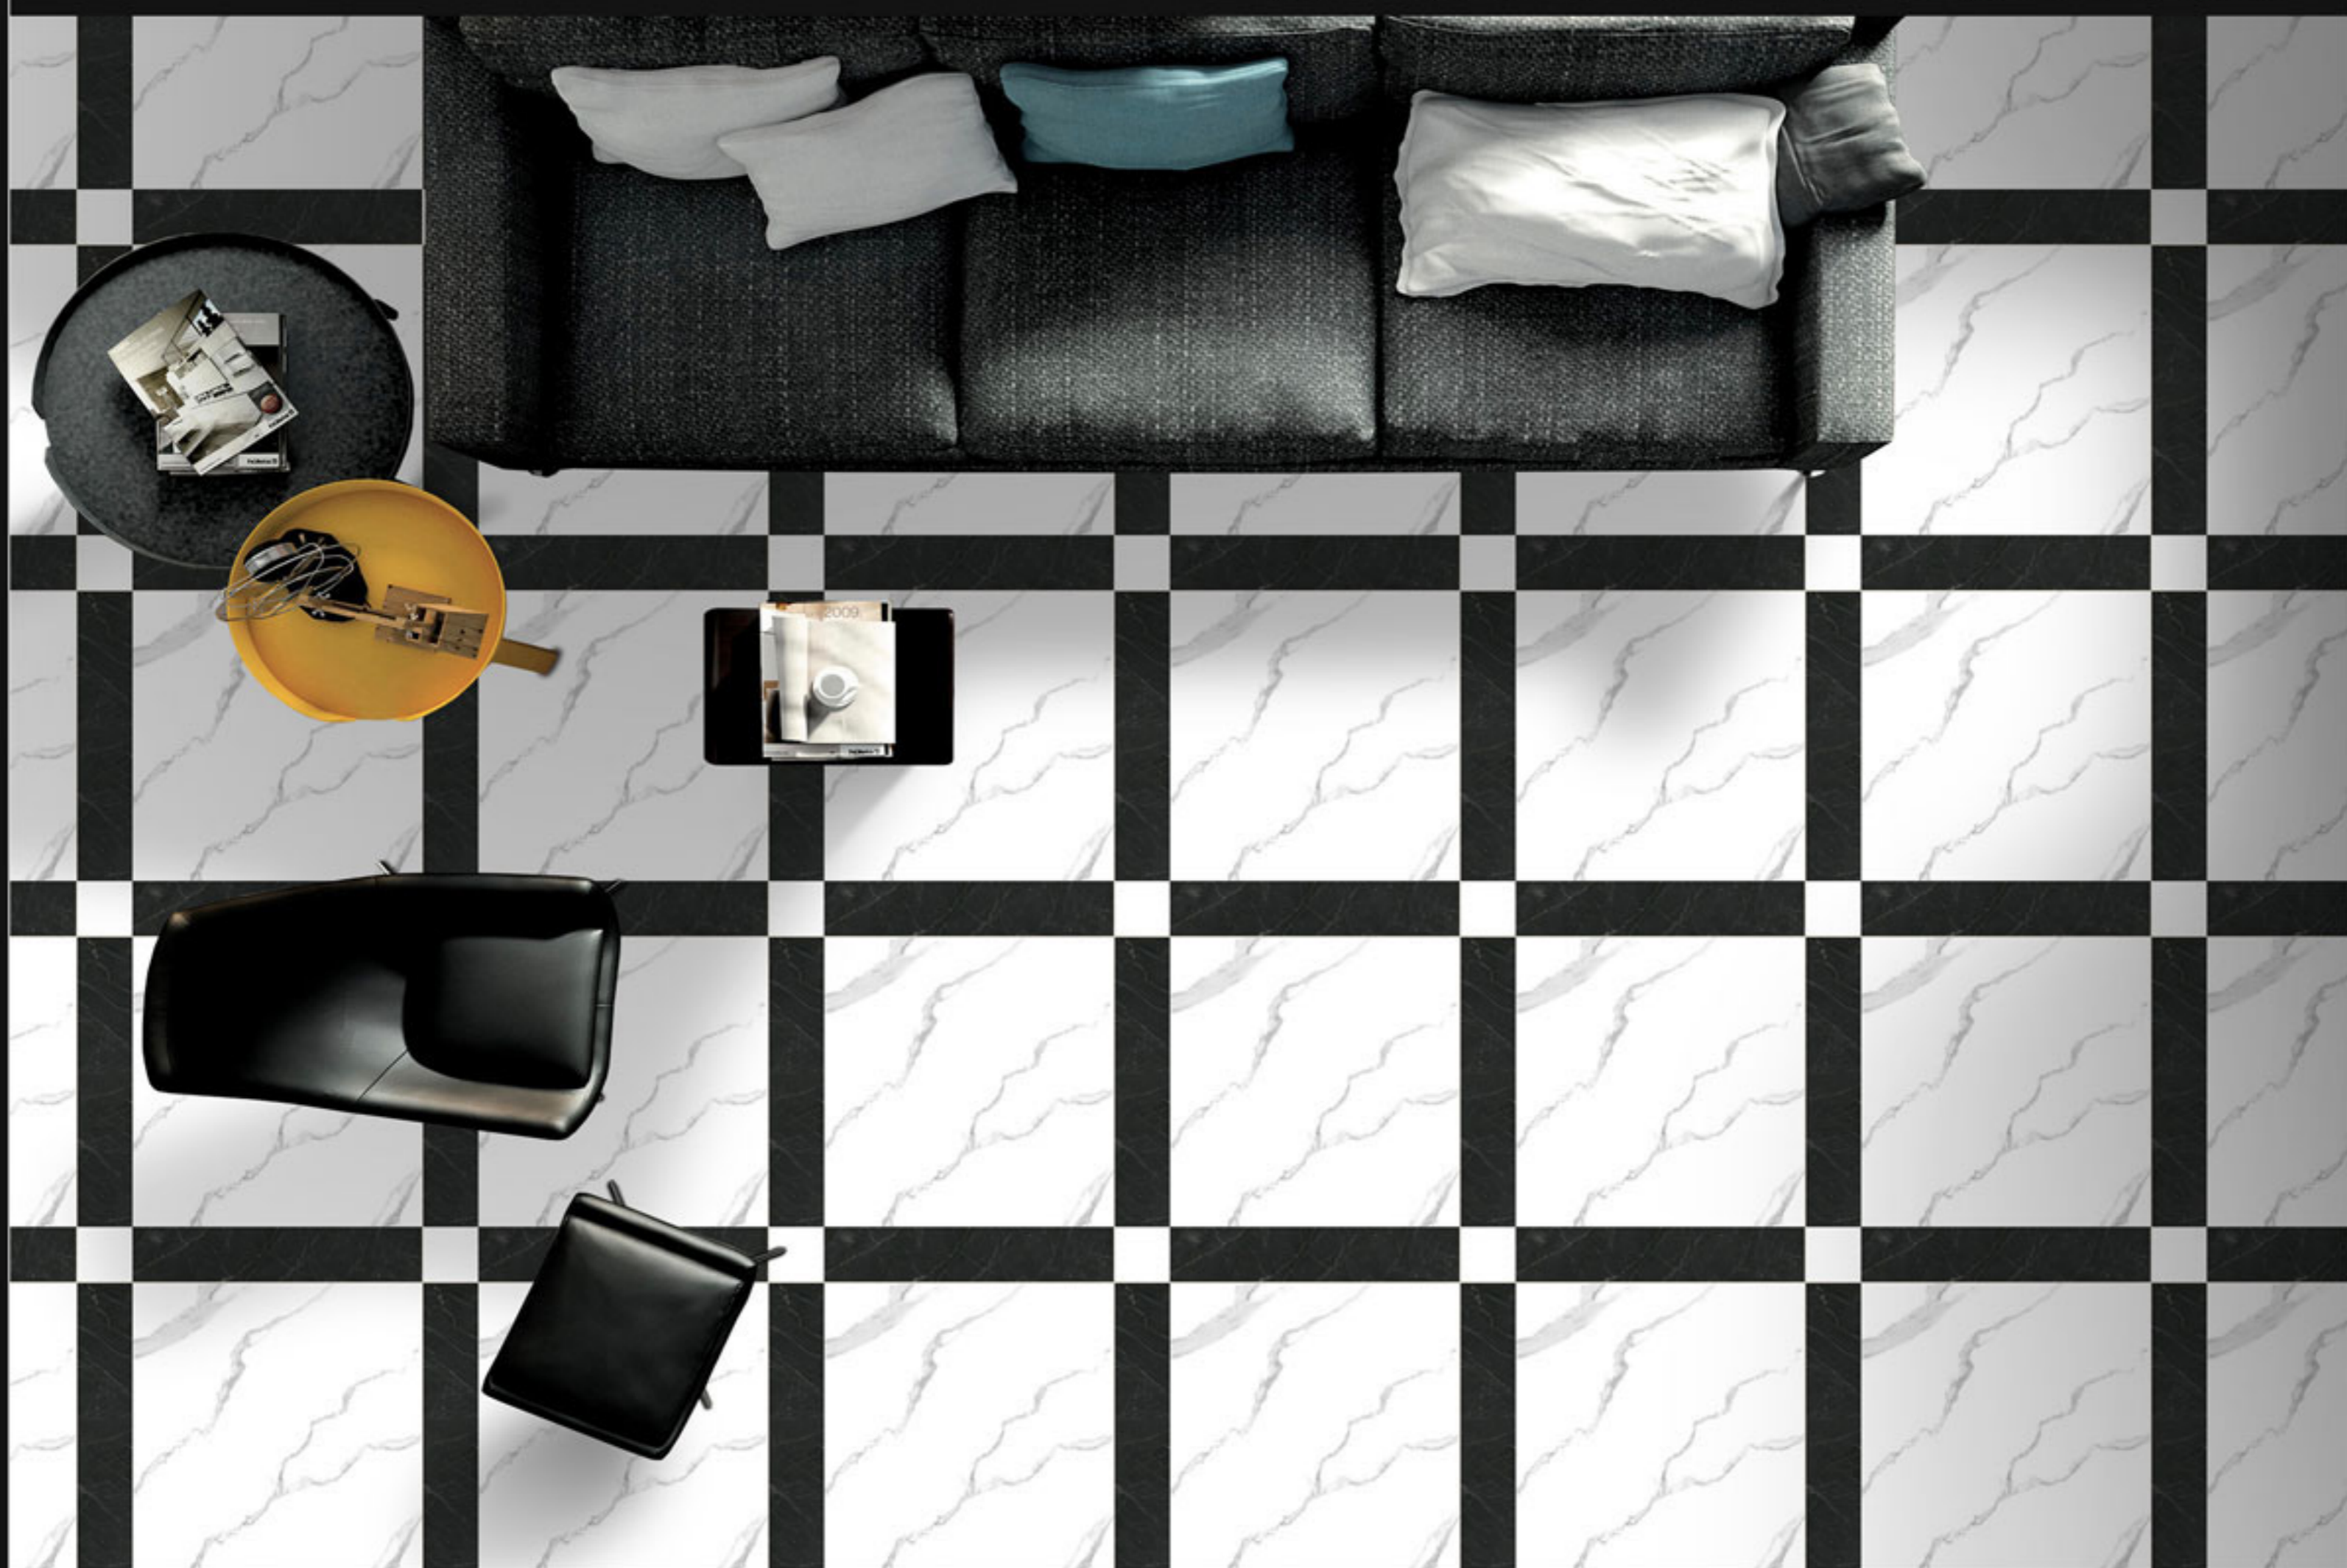

Finish:

**Matt**

Size:

**600x600mm**

Series:

**Galicha Series**

**10105**

Finish: