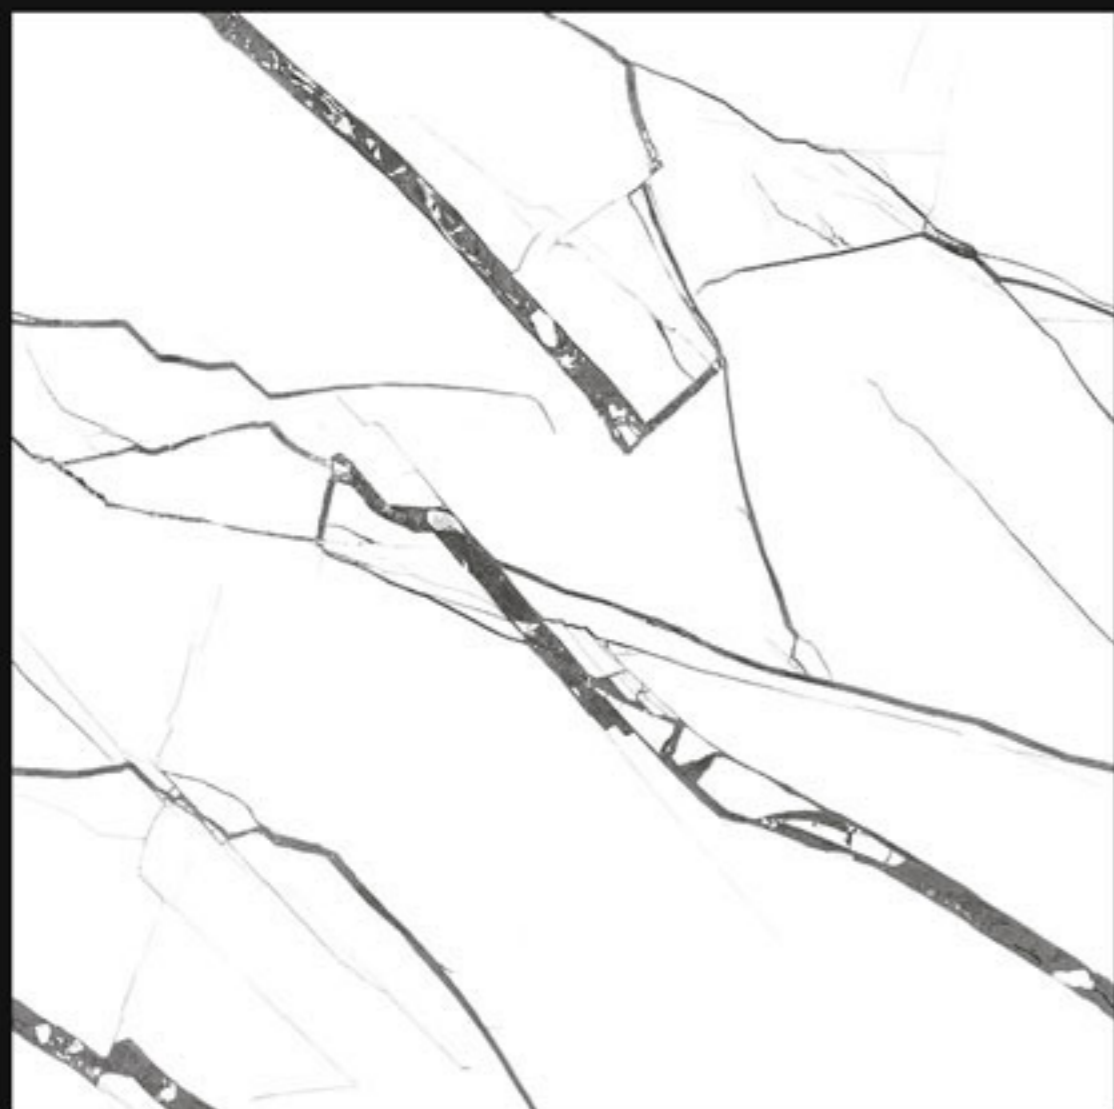

Finish:

Matt

Size:

600x600mm

Series:

Marble Series

50246