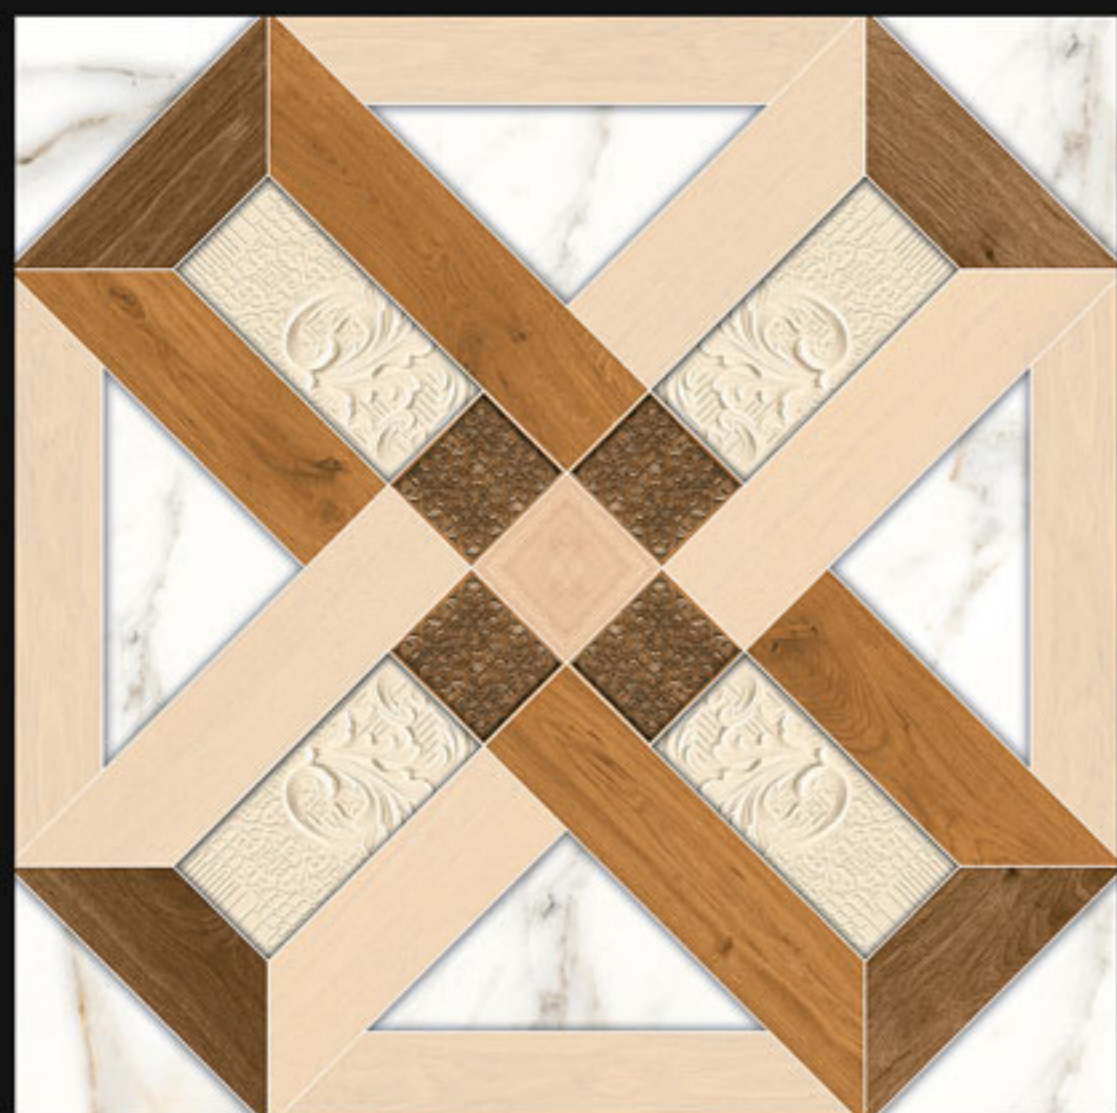

Finish:
Matt

Size:
600x600mm

Series:
Galicha Series

10067