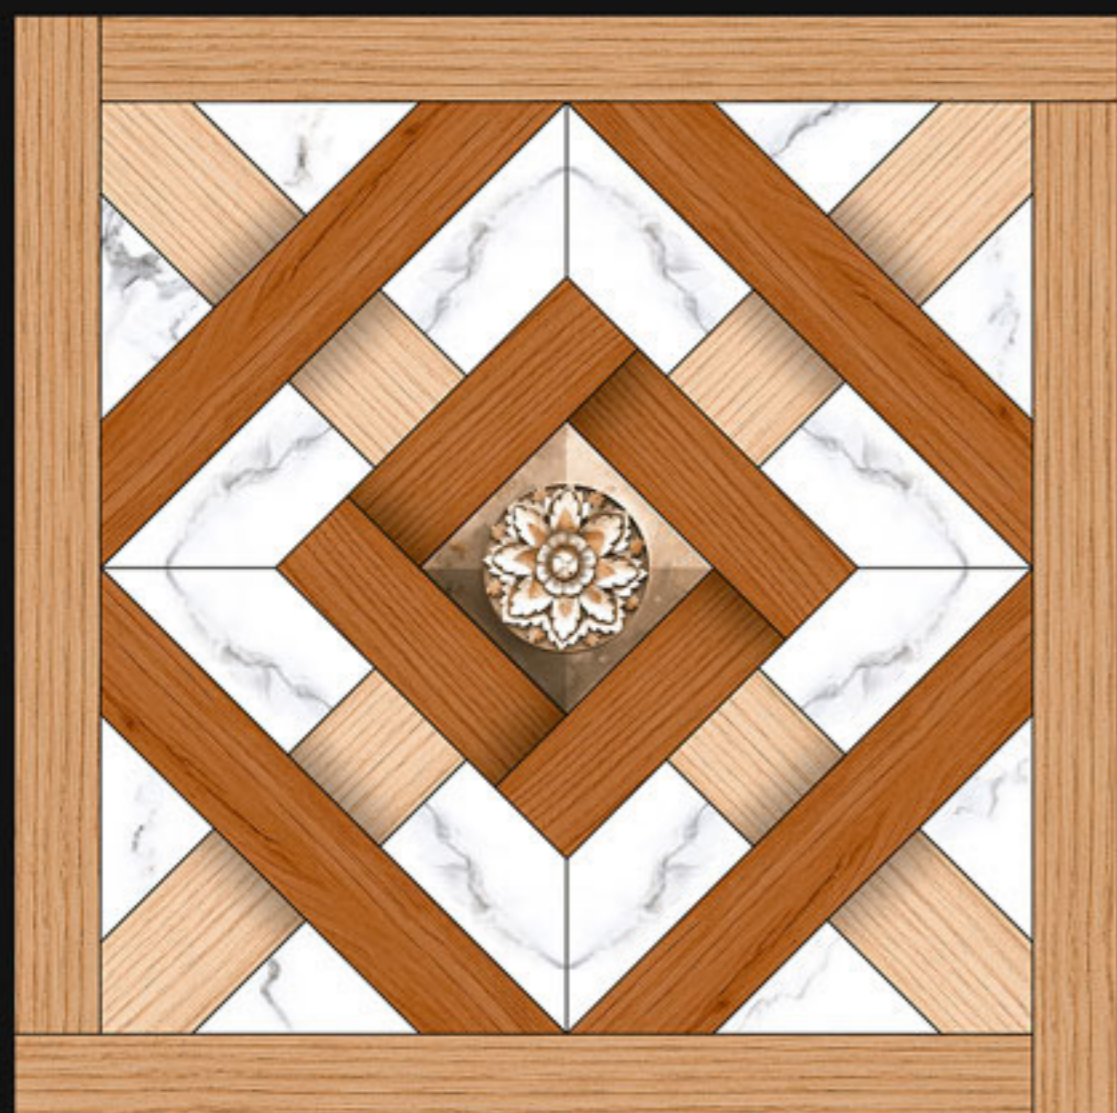

Finish:
Matt

Size:
600x600mm

Series:
Galicha Series

10018