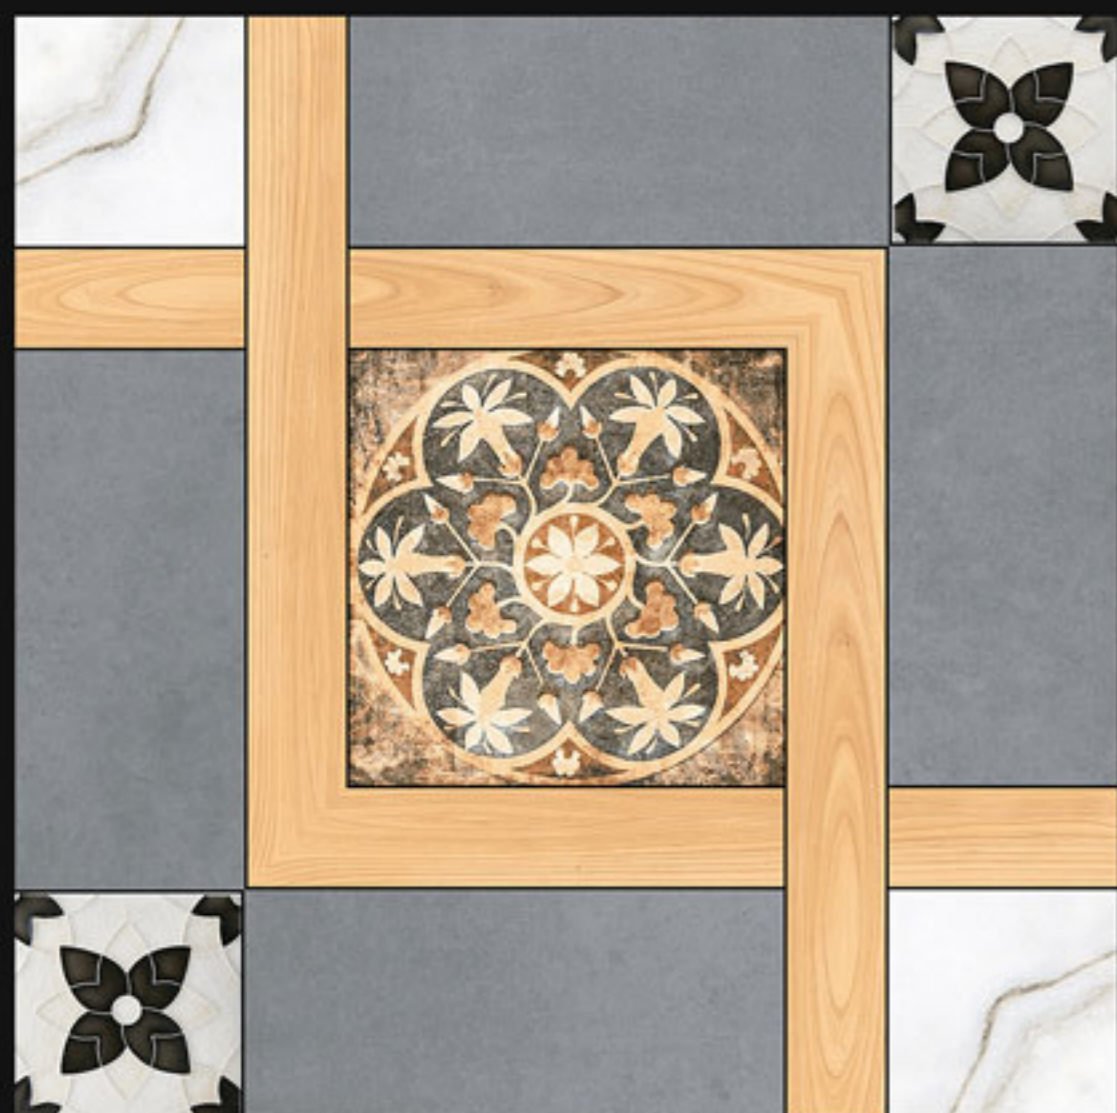

Finish:
Matt

Size:
600x600mm

Series:
Galicha Series

10053