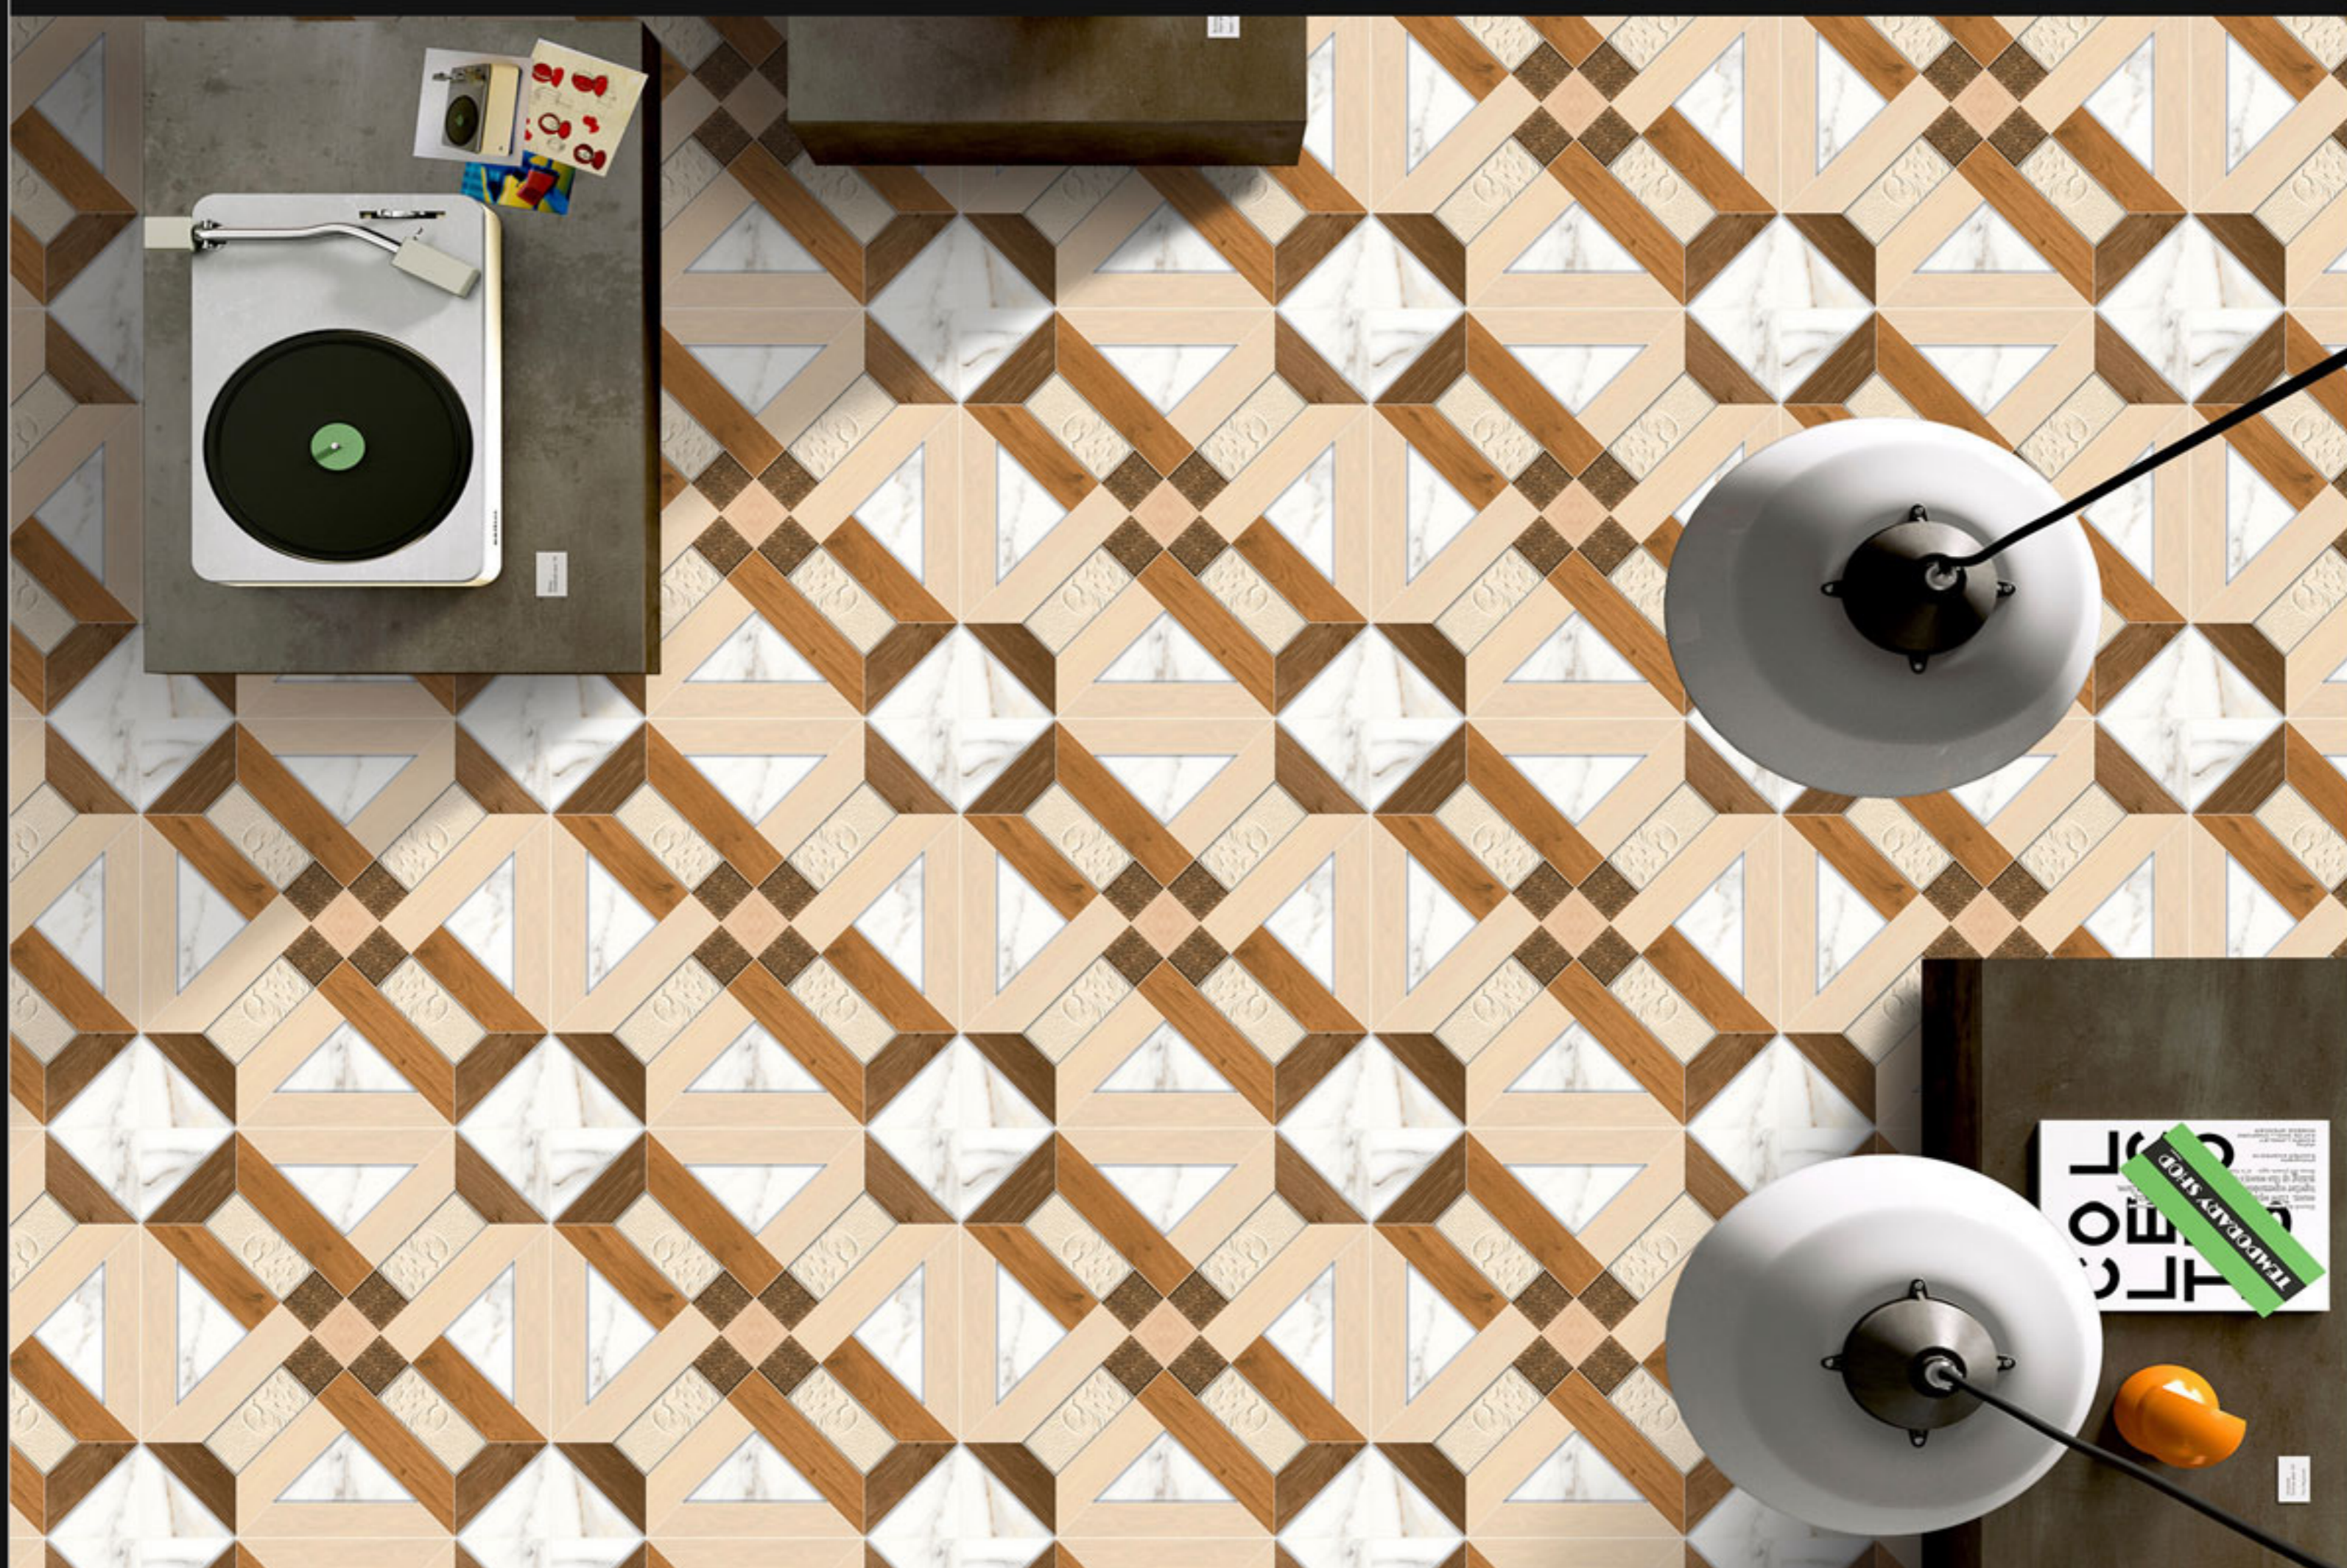

Finish:
Matt

Size:
600x600mm

Series:
Galicha Series

10067