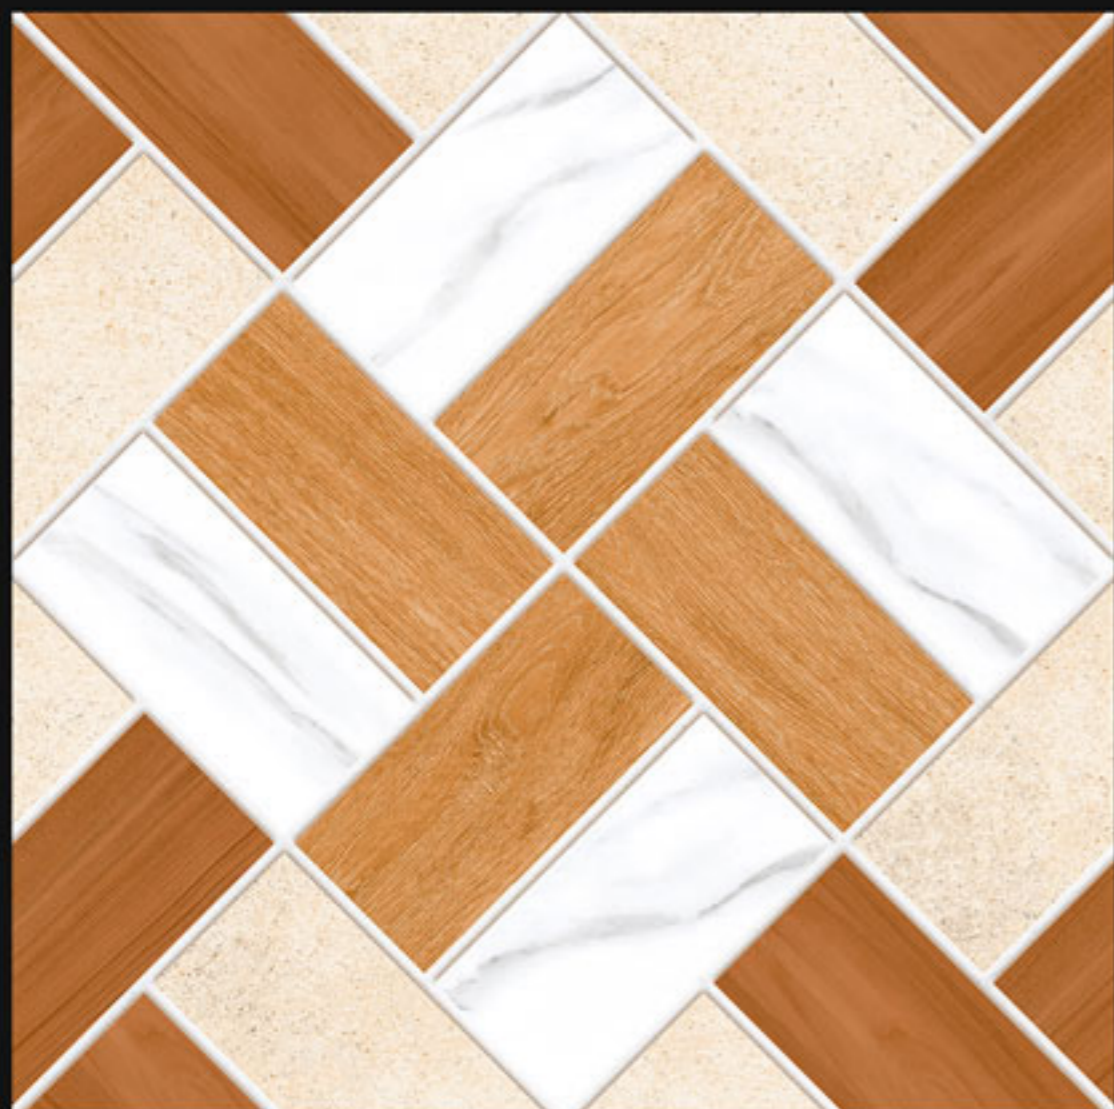

Finish:
Matt

Size:
600x600mm

Series:
Galicha Series

10095