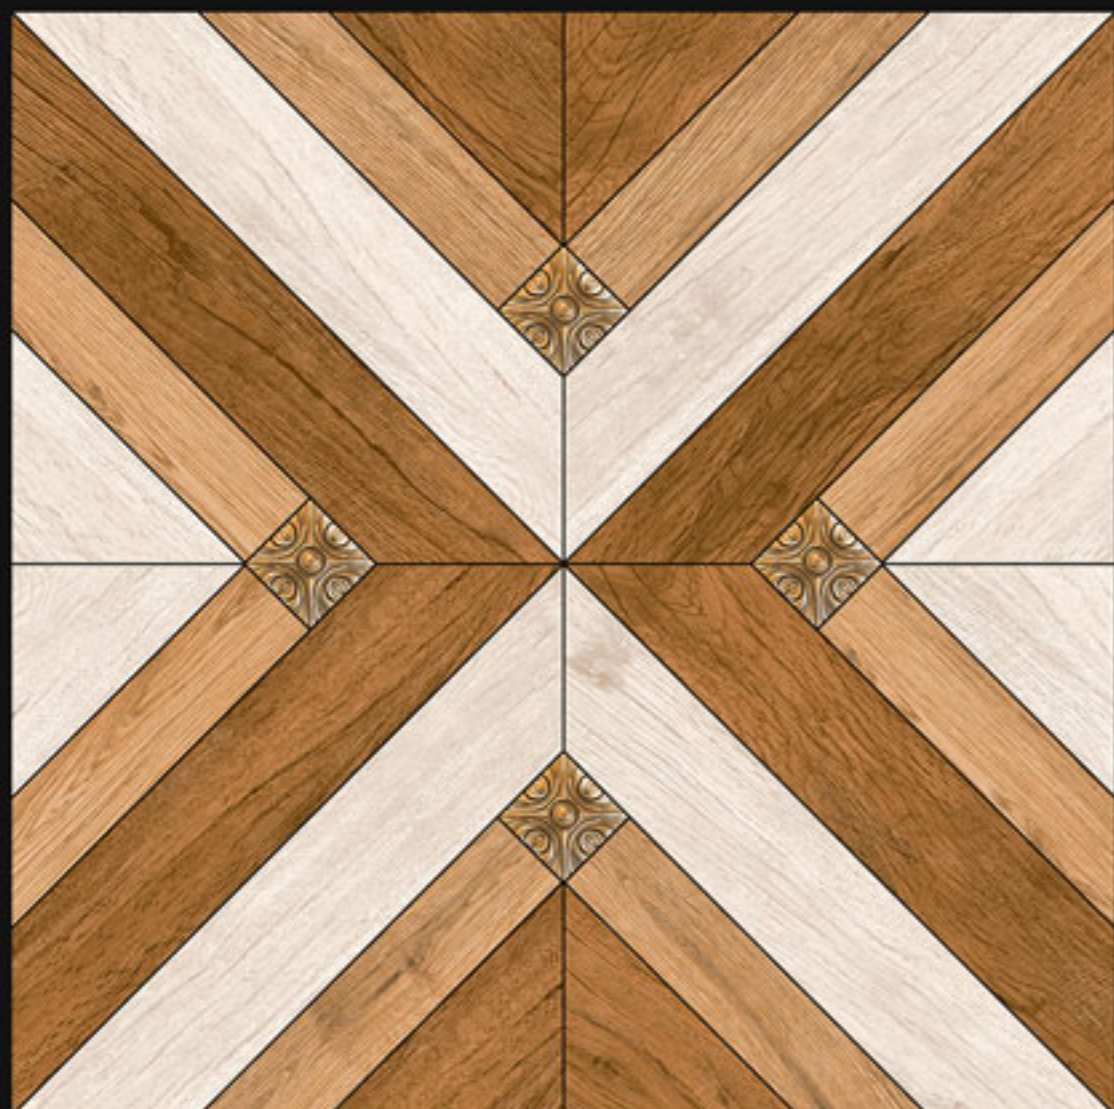

Series:

Galicha Series

10063

Finish:
Matt

Size:
600x600mm

Series:
Galicha Series

10064

Finish:
Matt