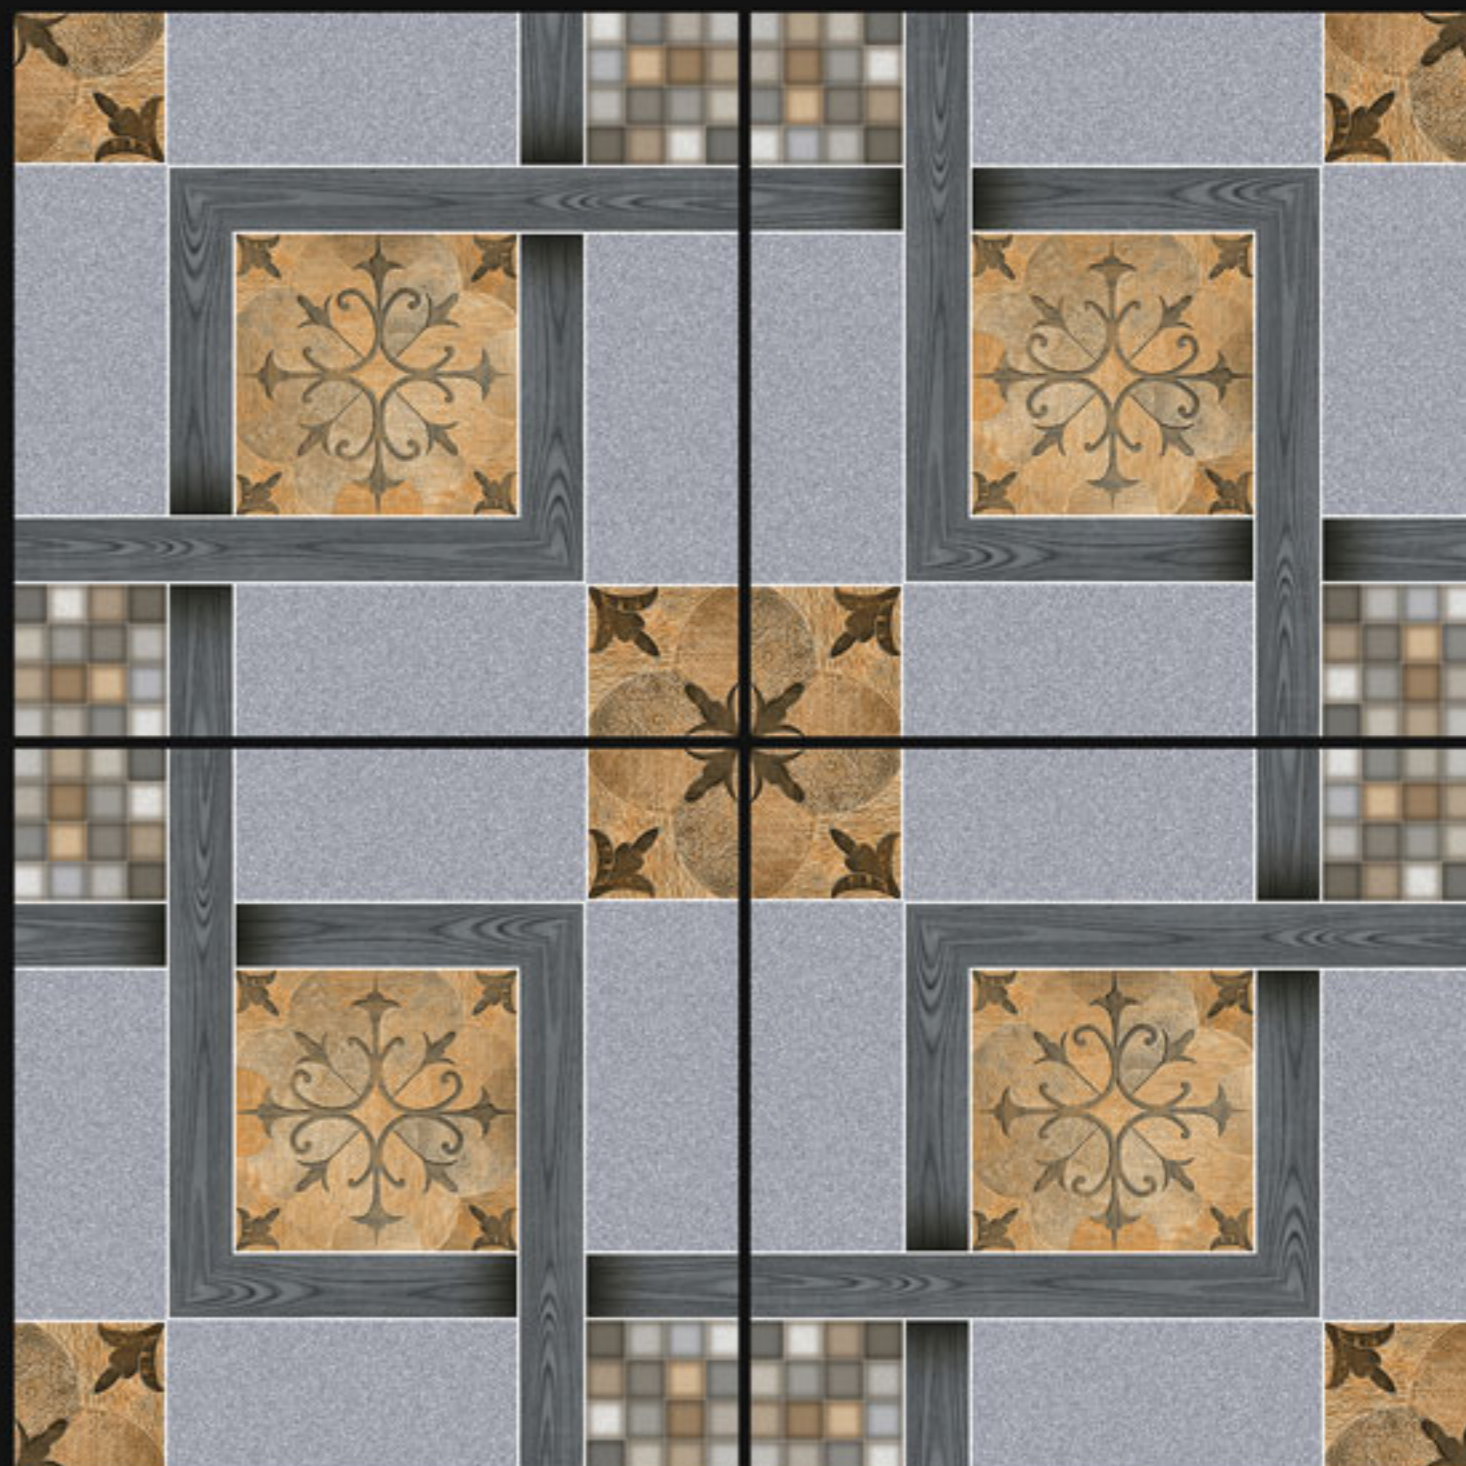

Series:
Galicha Series

10053

Finish:
Matt

Size:
600x600mm

Series:
Galicha Series

10054

Finish:

Matt