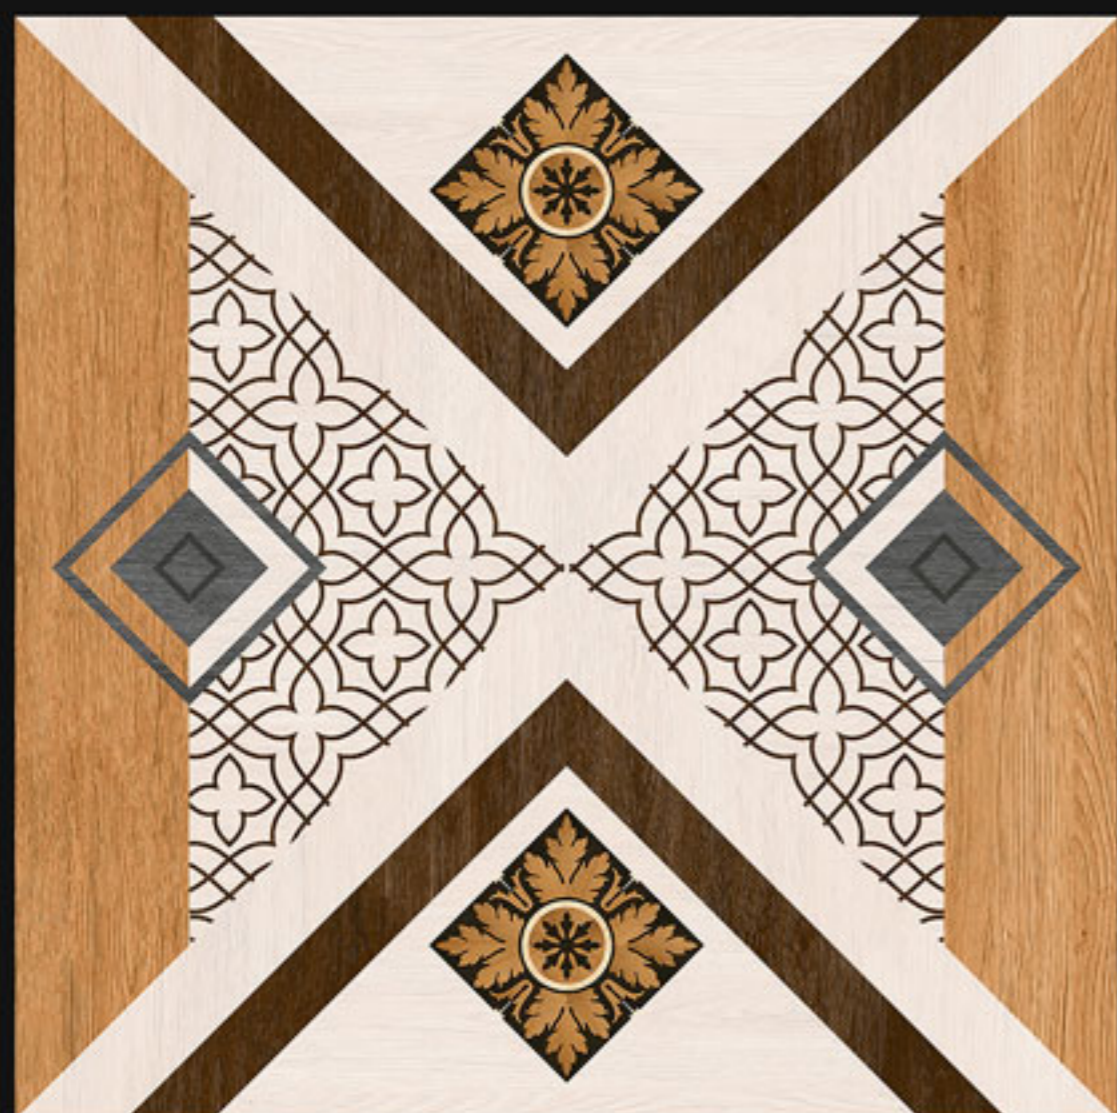

Finish:

Matt

Size:

600x600mm

Series:

Galicha Series

10099