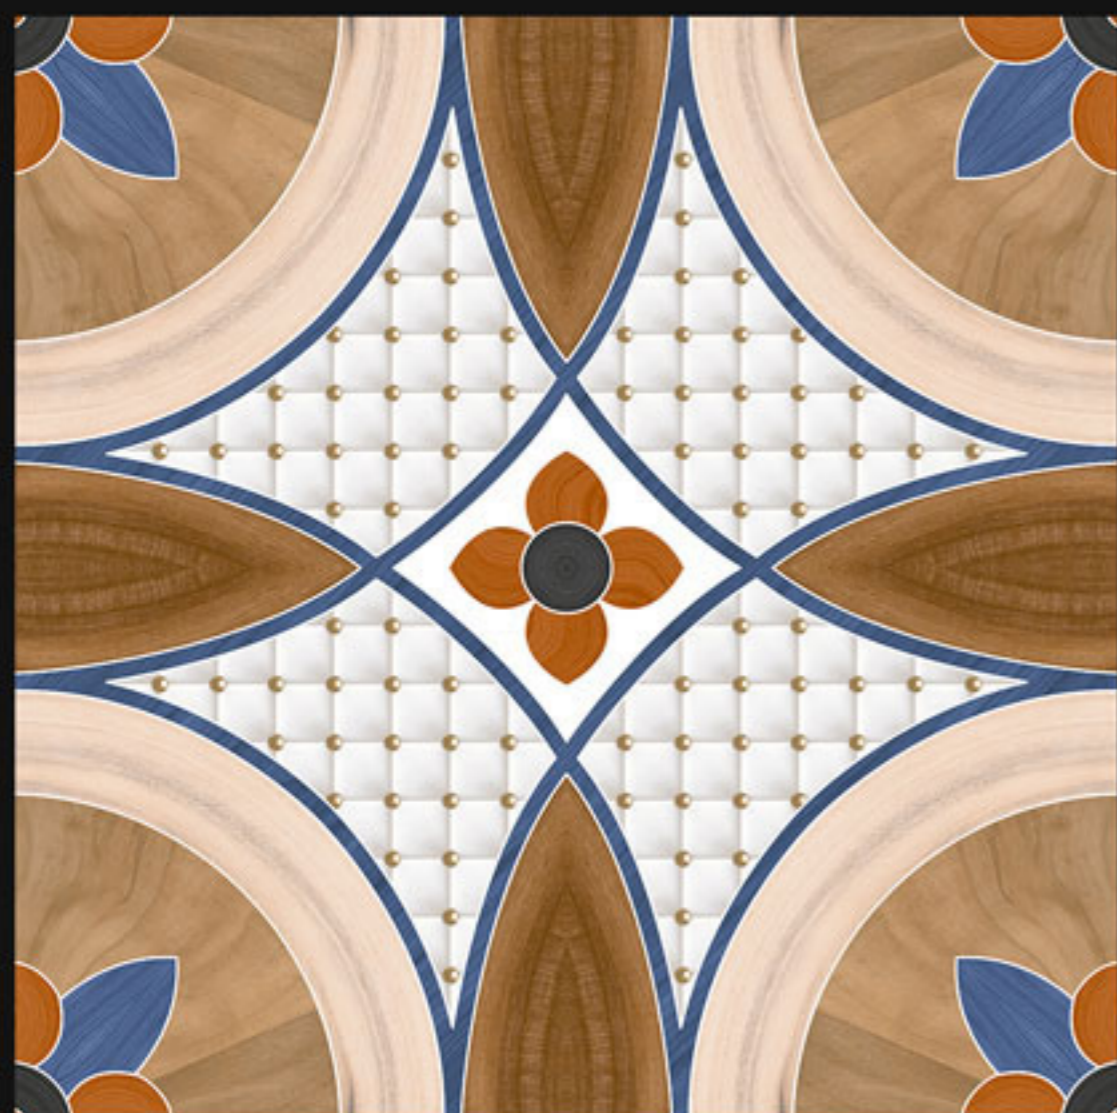

Finish:
Matt

Size:
600x600mm

Series:
Galicha Series

10008