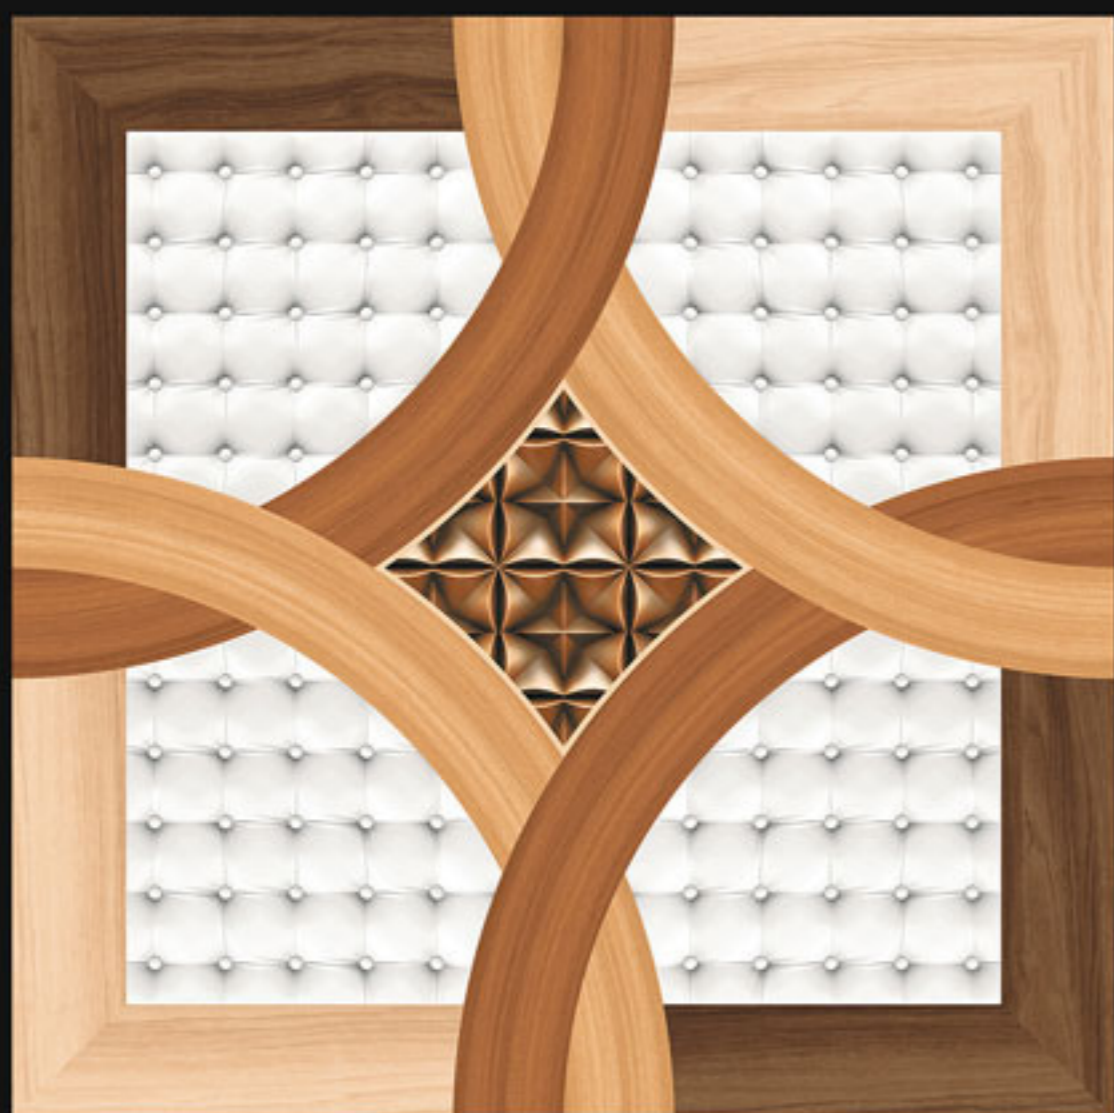

10019

Finish:
Matt

Size:
600x600mm

Series:
Galicha Series

10020

Finish:
Matt

Size:
600x600mm

Series:
Galicha Series