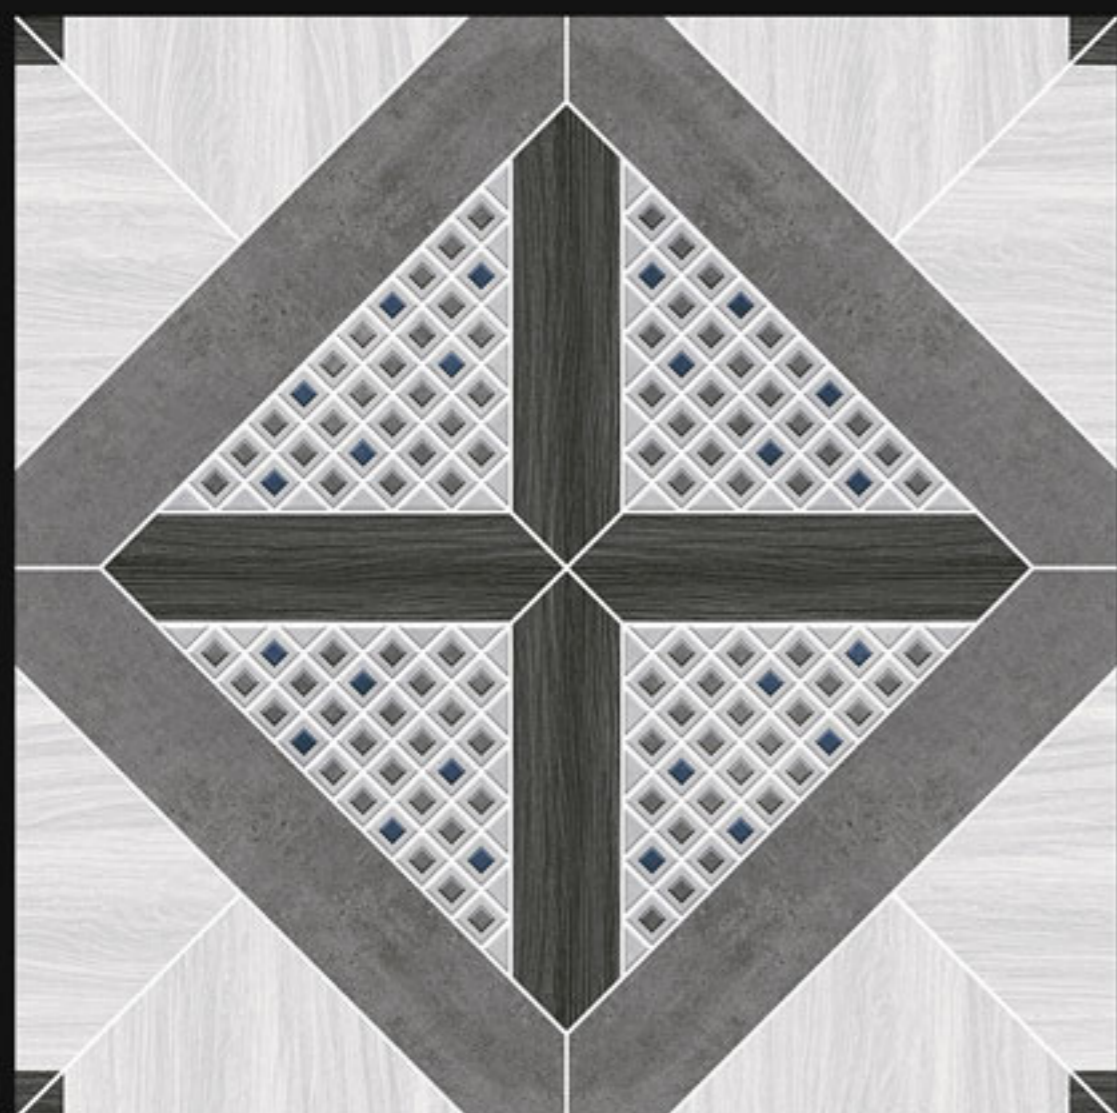

Finish:
Matt

Size:
600x600mm

Series:
Galicha Series

10093