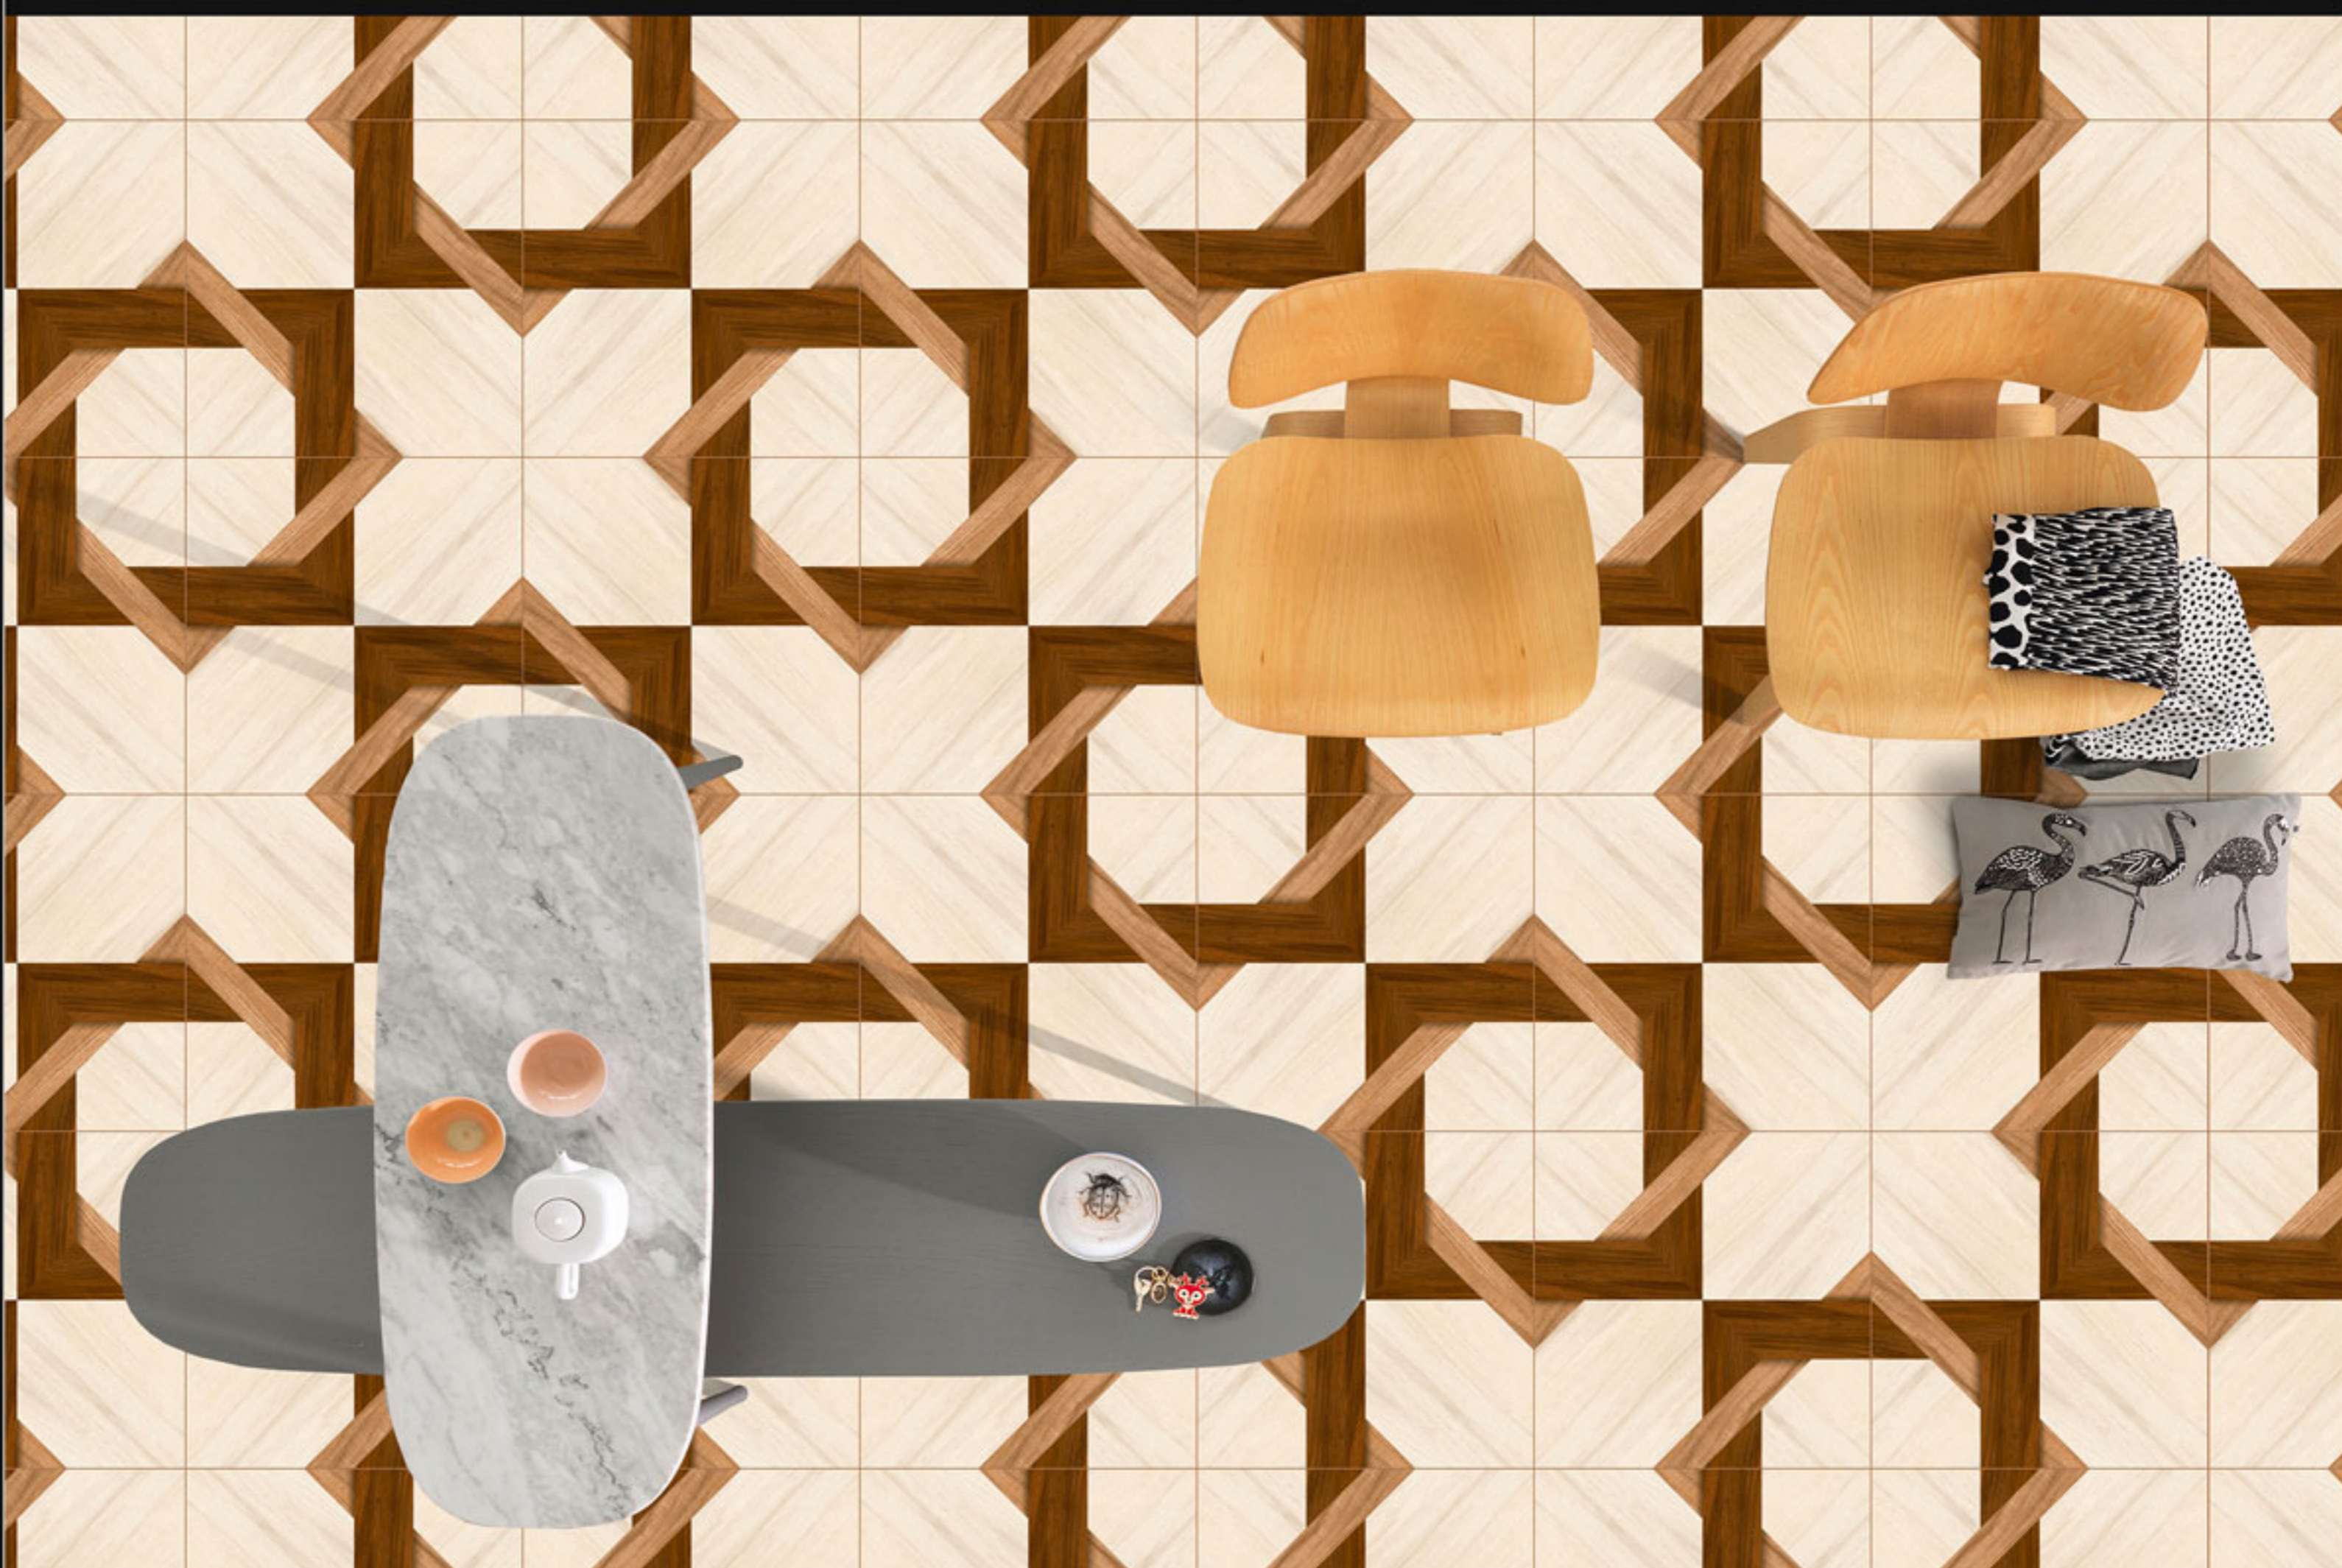

Finish:
Matt

Size:
600x600mm

Series:
Galicha Series

10089