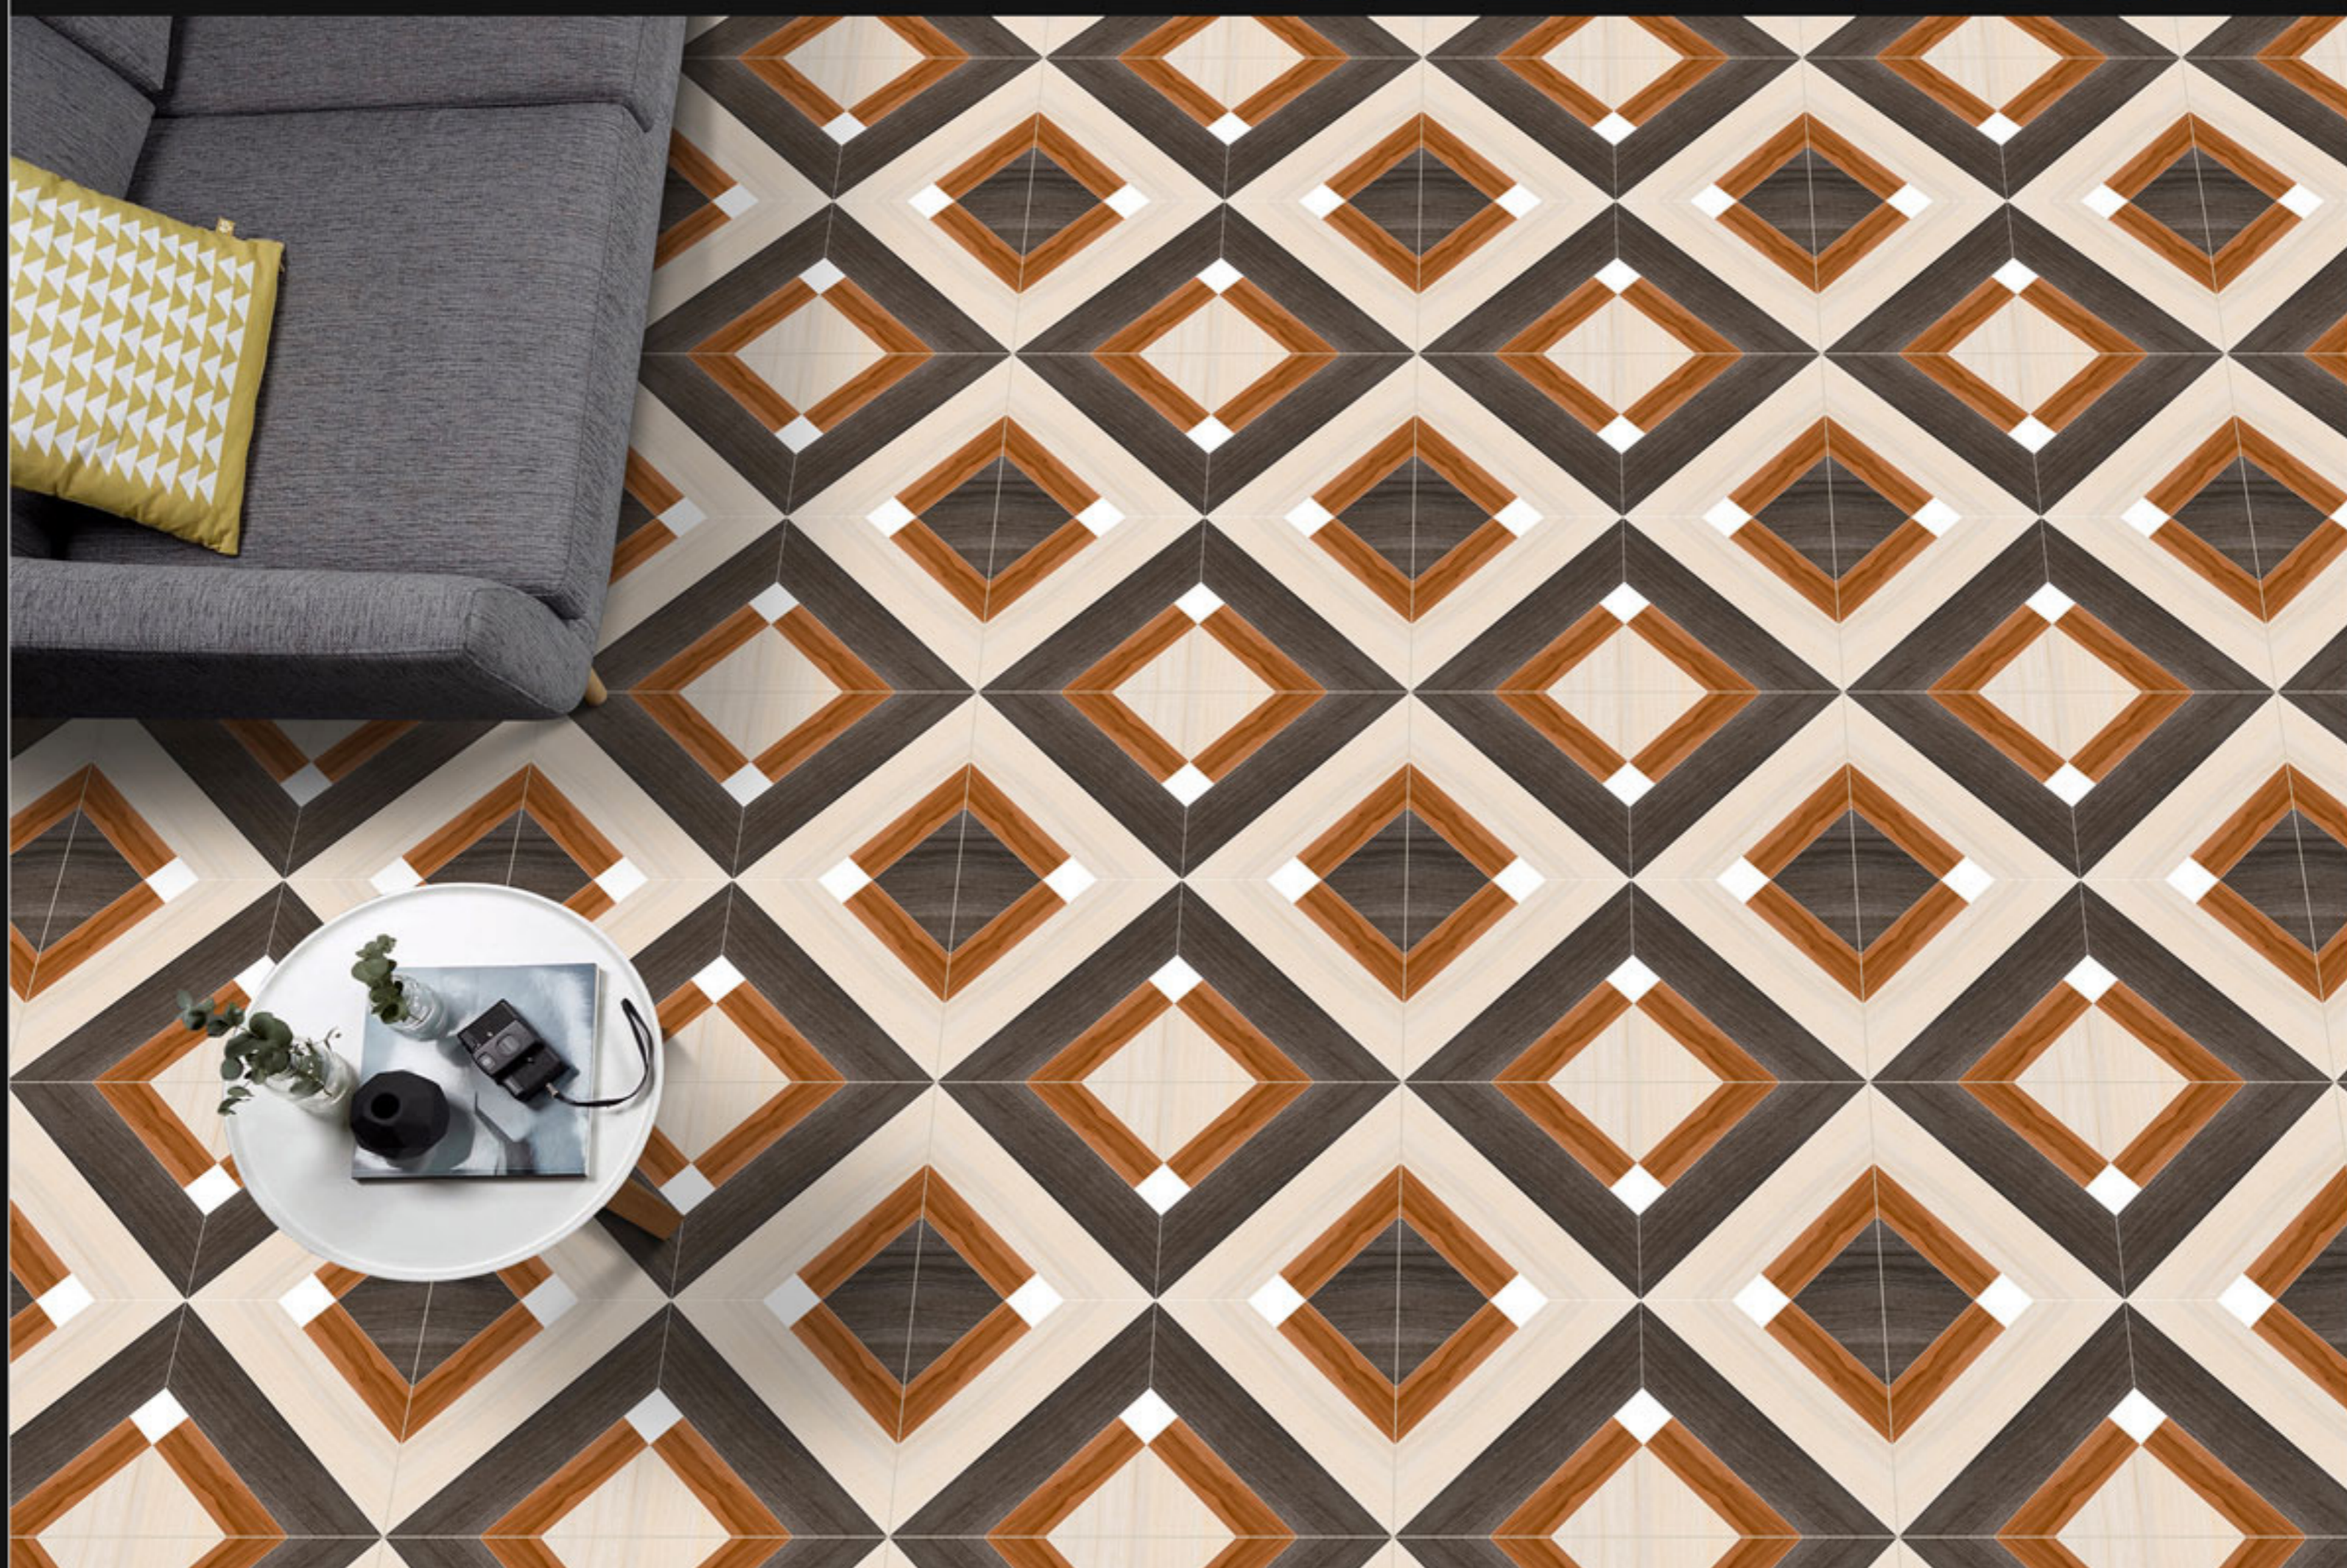

Finish:
Matt

Size:
600x600mm

Series:
Galicha Series

10058