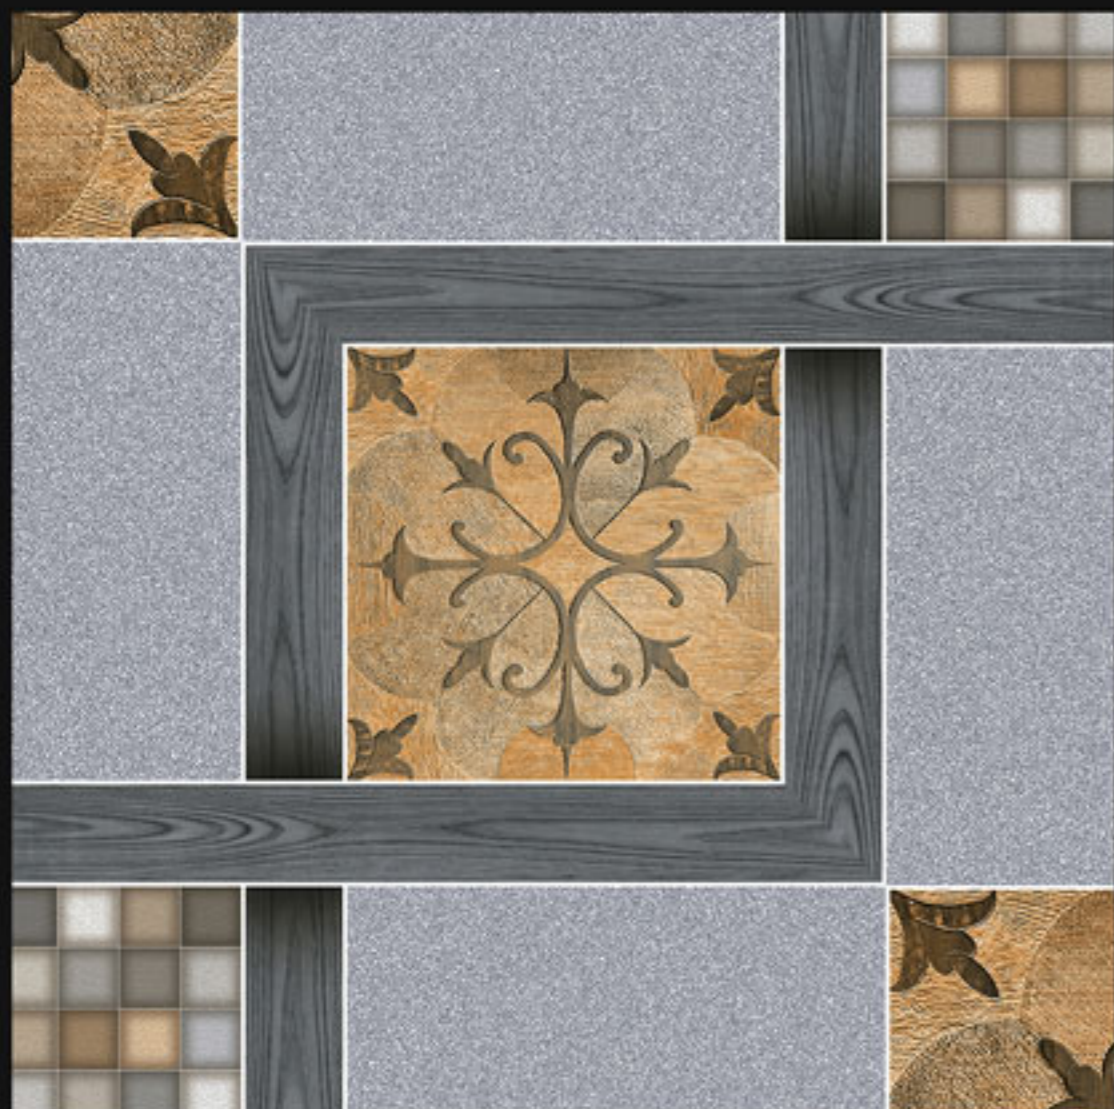

Series:
Galicha Series

10053

Finish:
Matt

Size:
600x600mm

Series:
Galicha Series

10054

Finish:

Matt