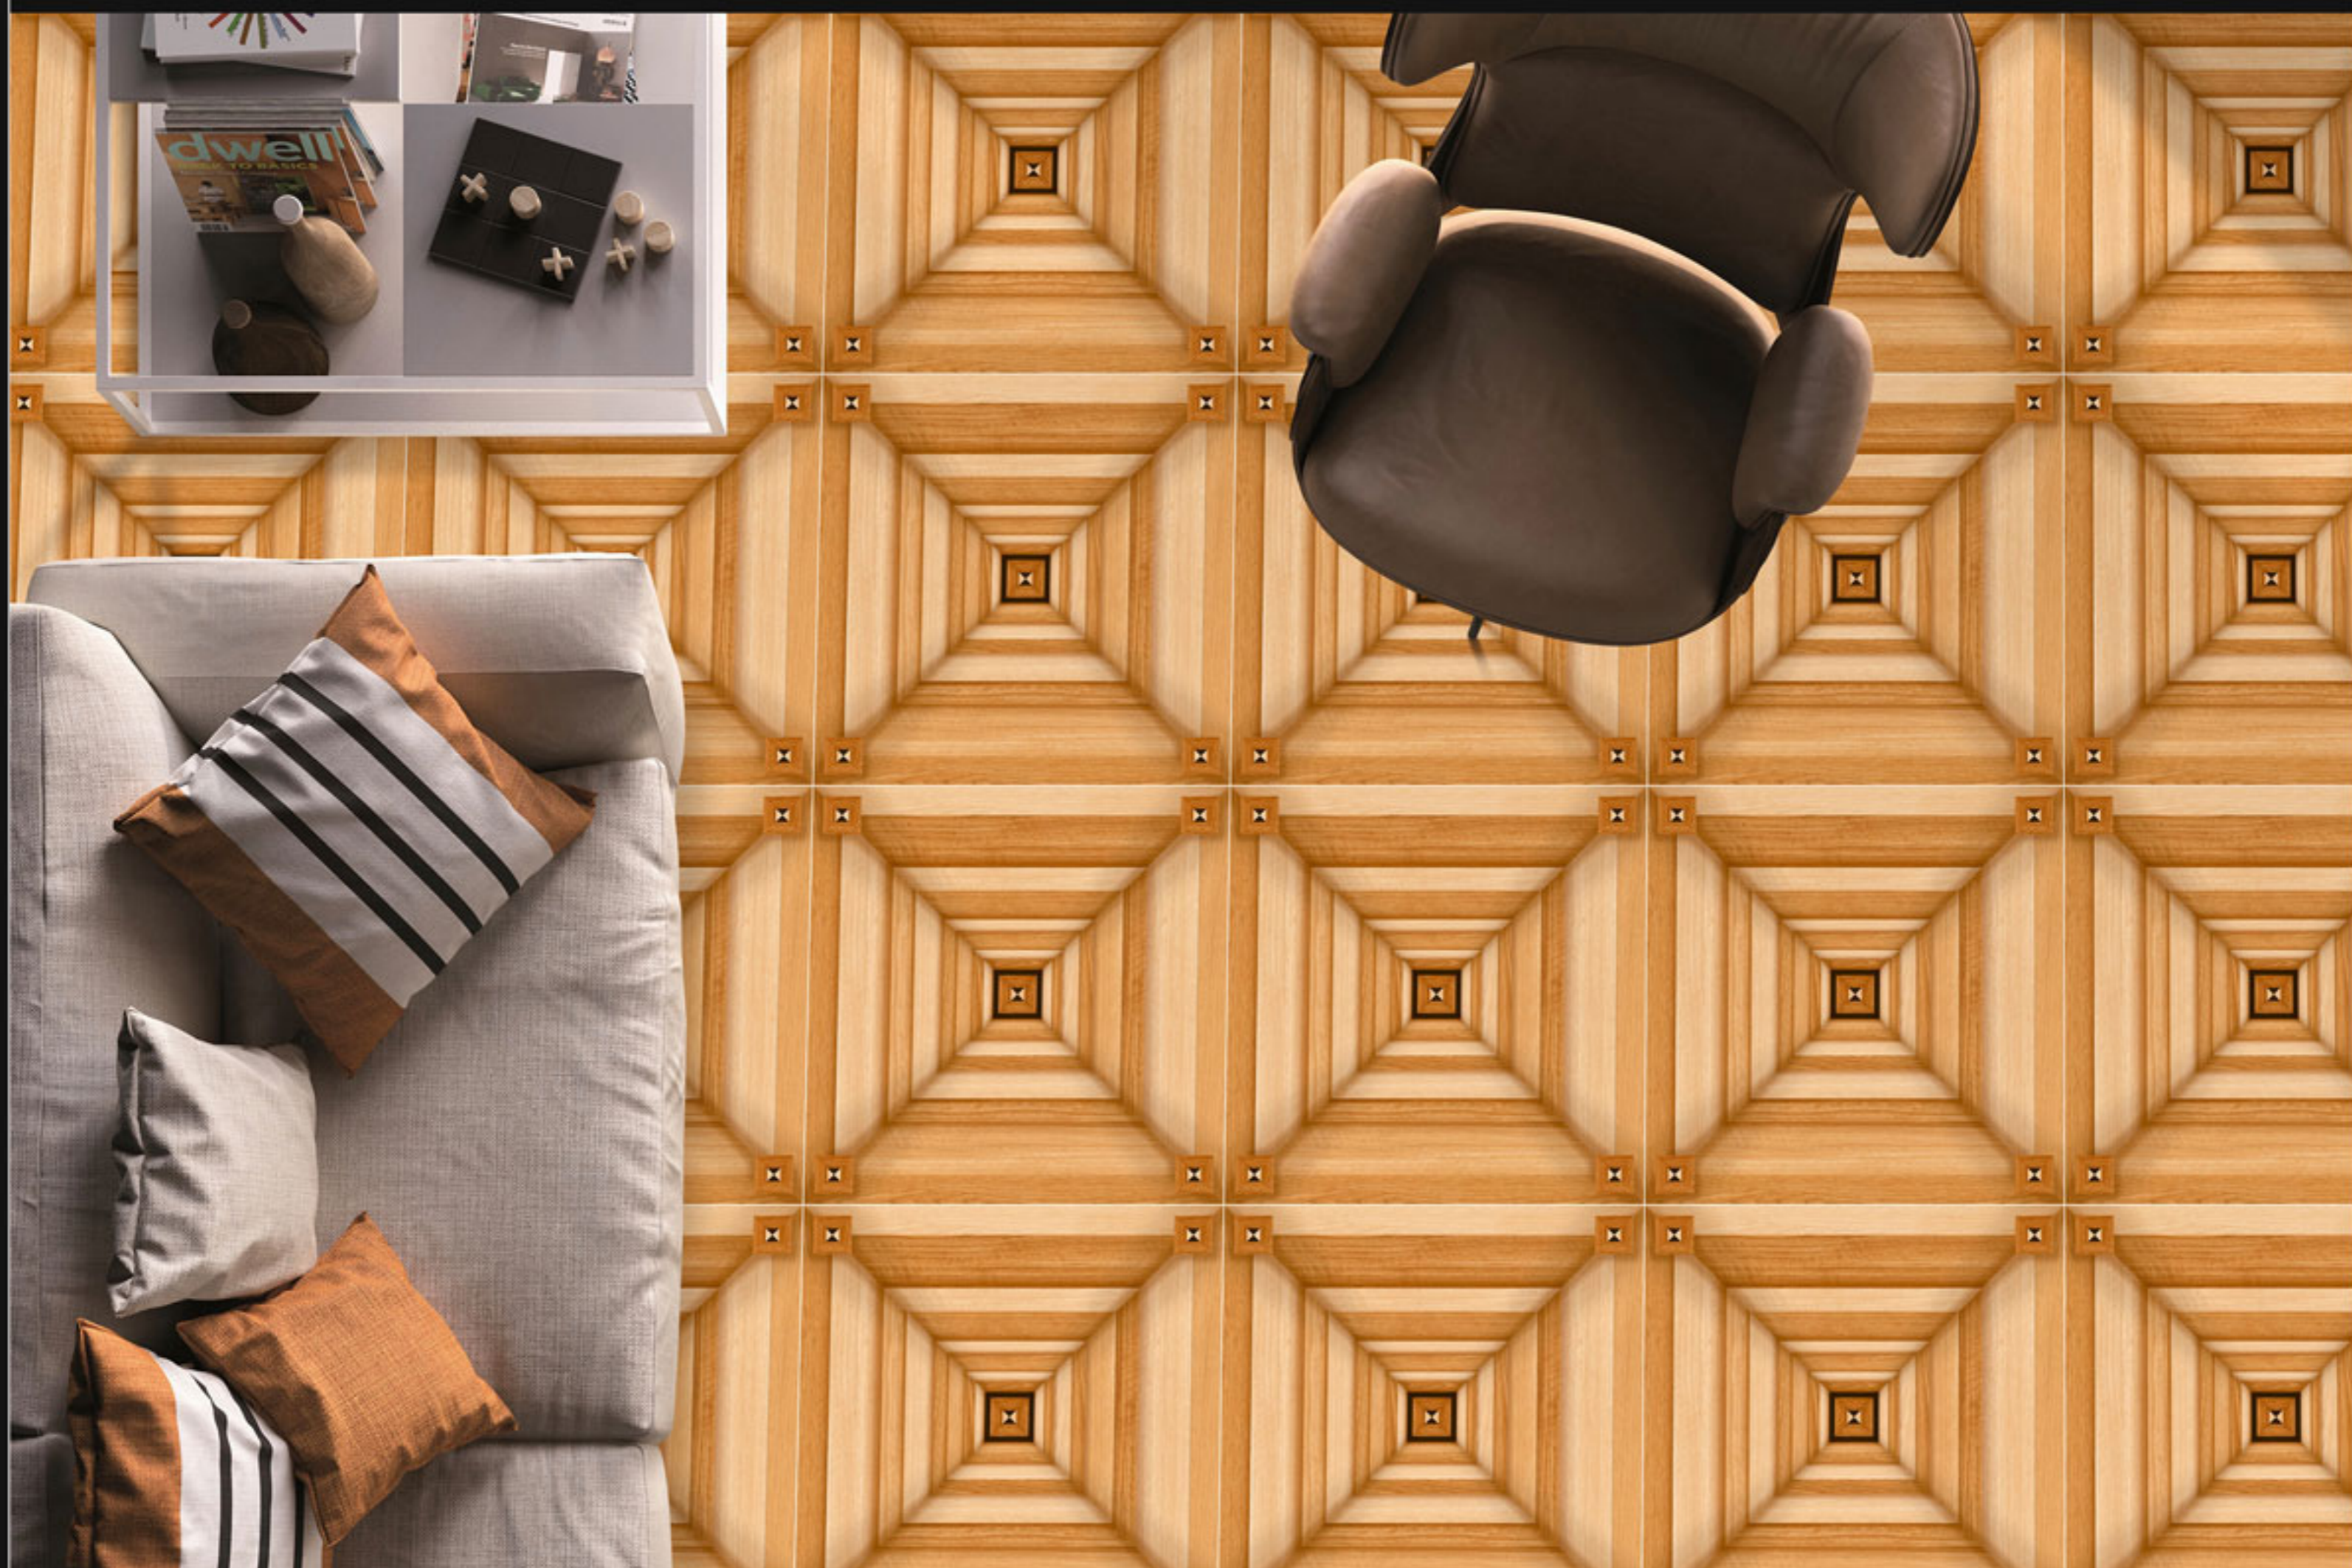

Finish:
Matt

Size:
600x600mm

Series:
Galicha Series

10048