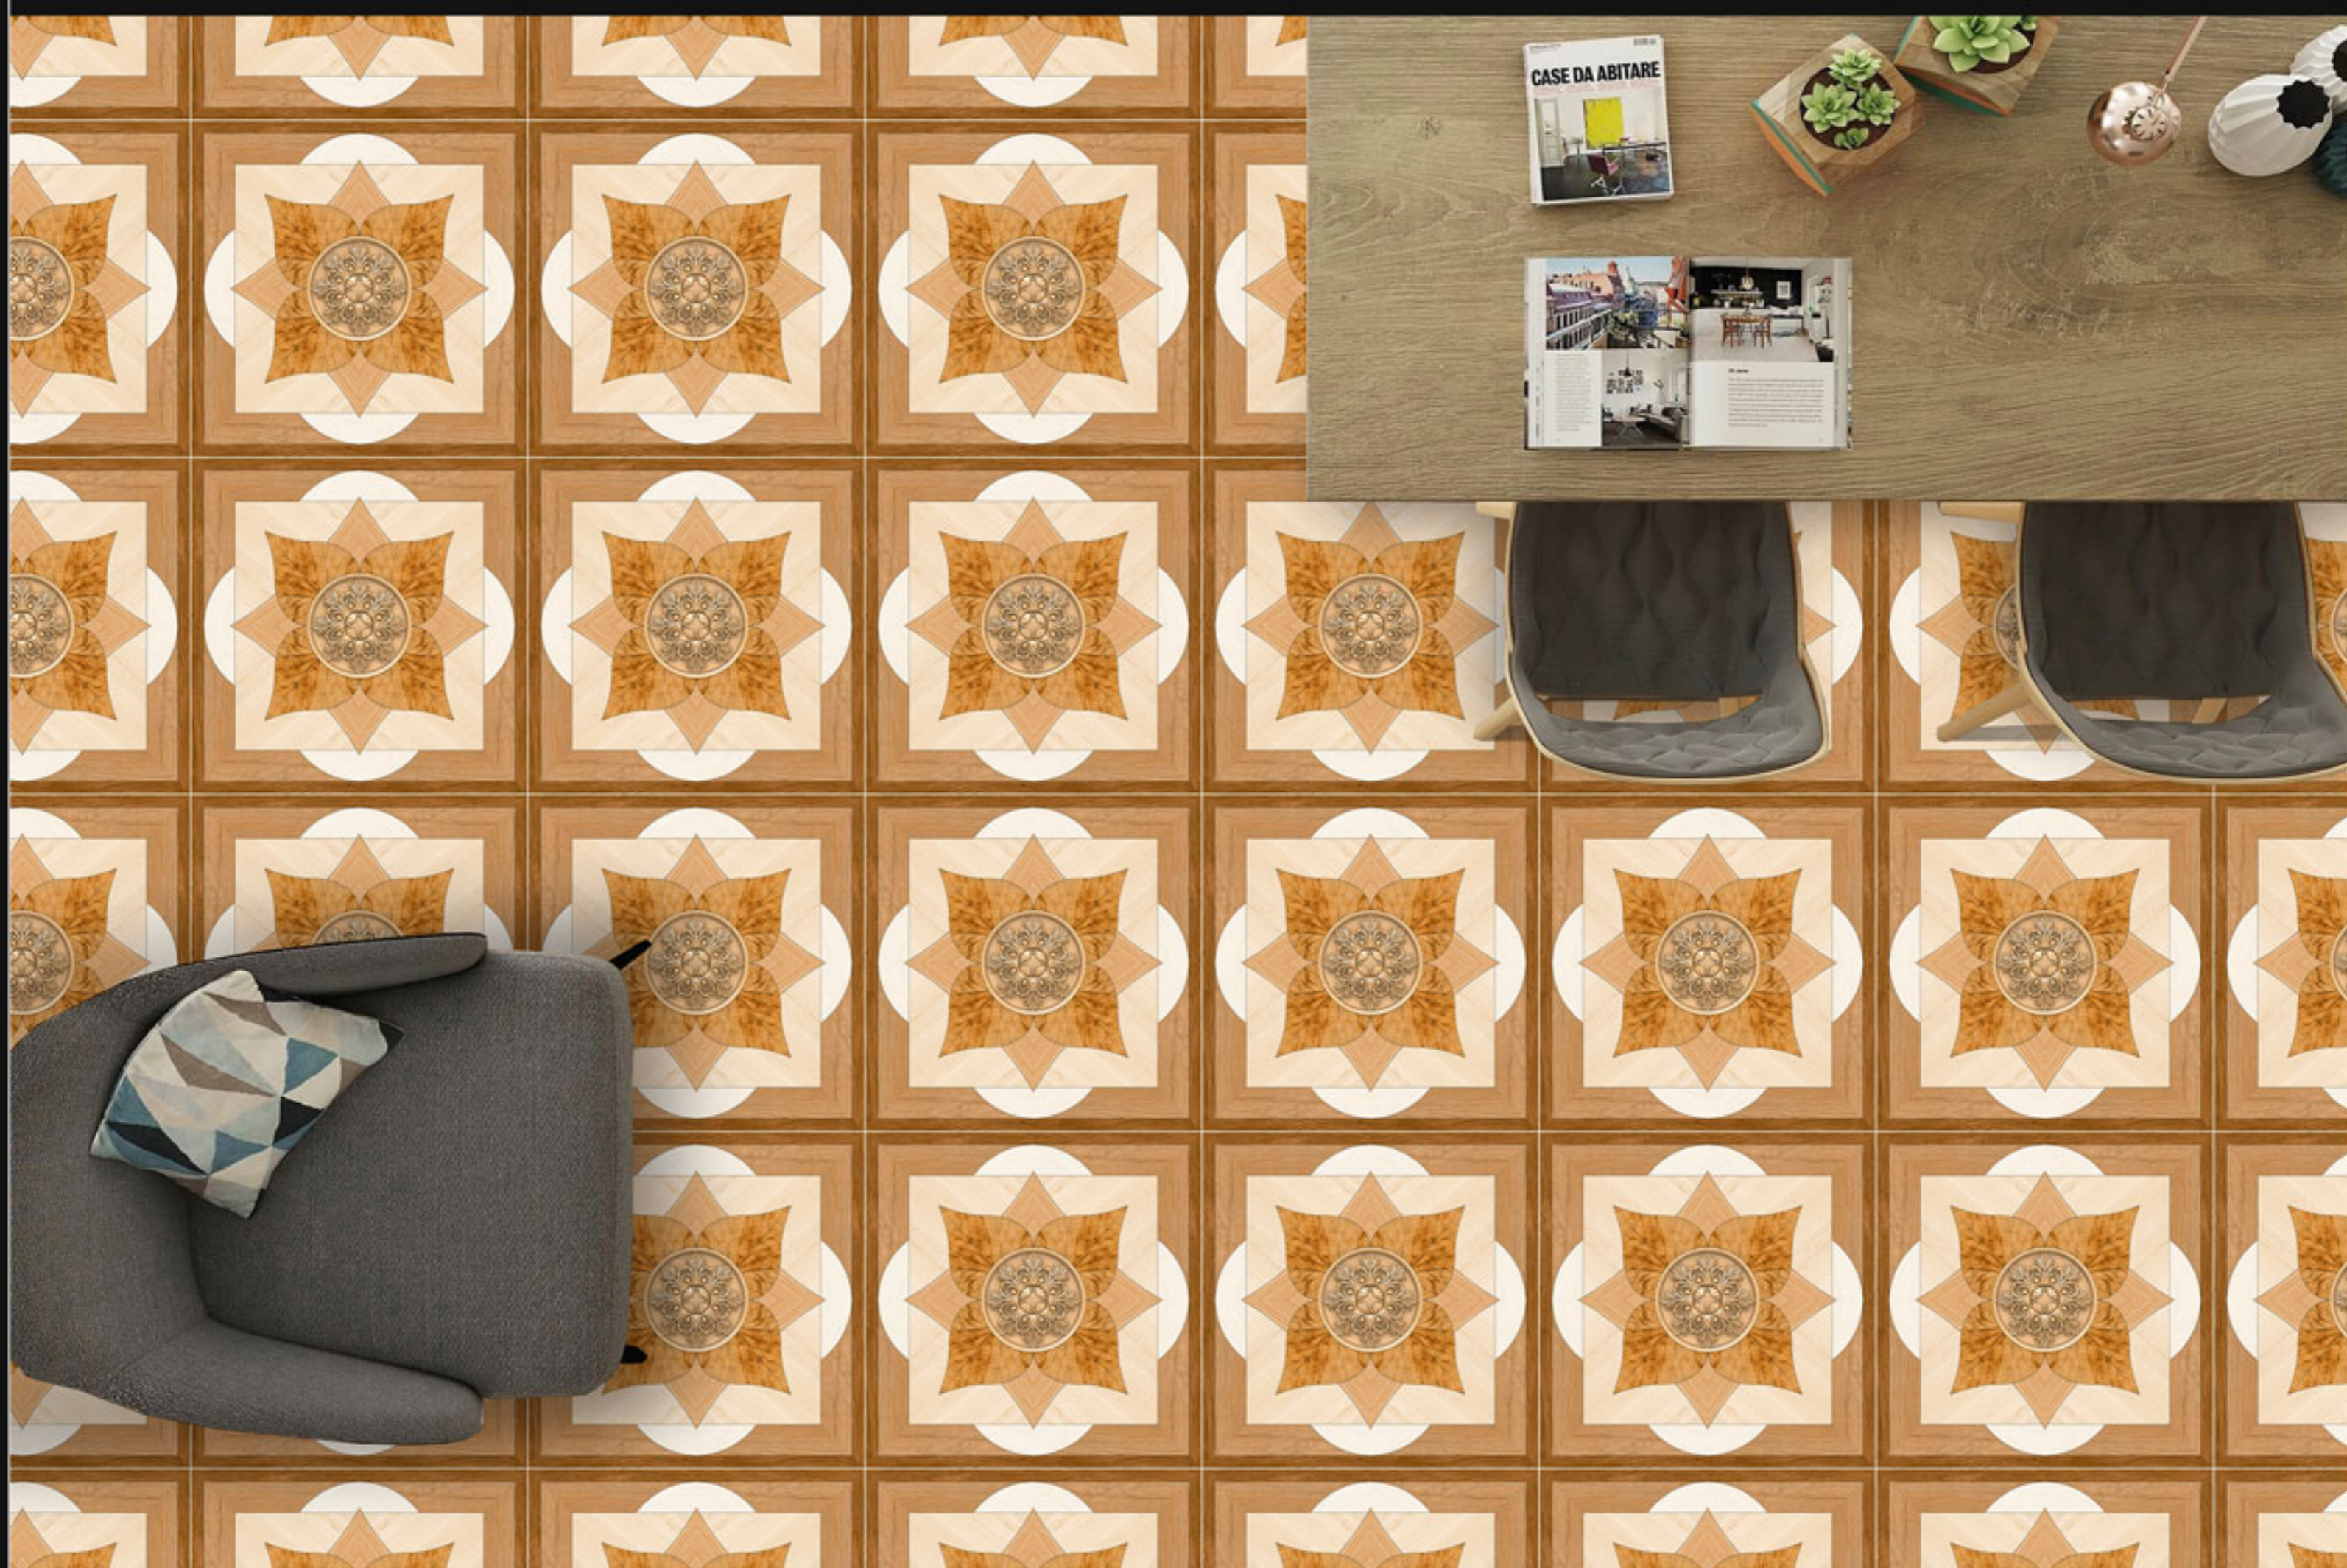

Finish:
Matt

Size:
600x600mm

Series:
Galicha Series

10073

Finish:
Matt

Size:
600x600mm

Series:
Galicha Series

10074