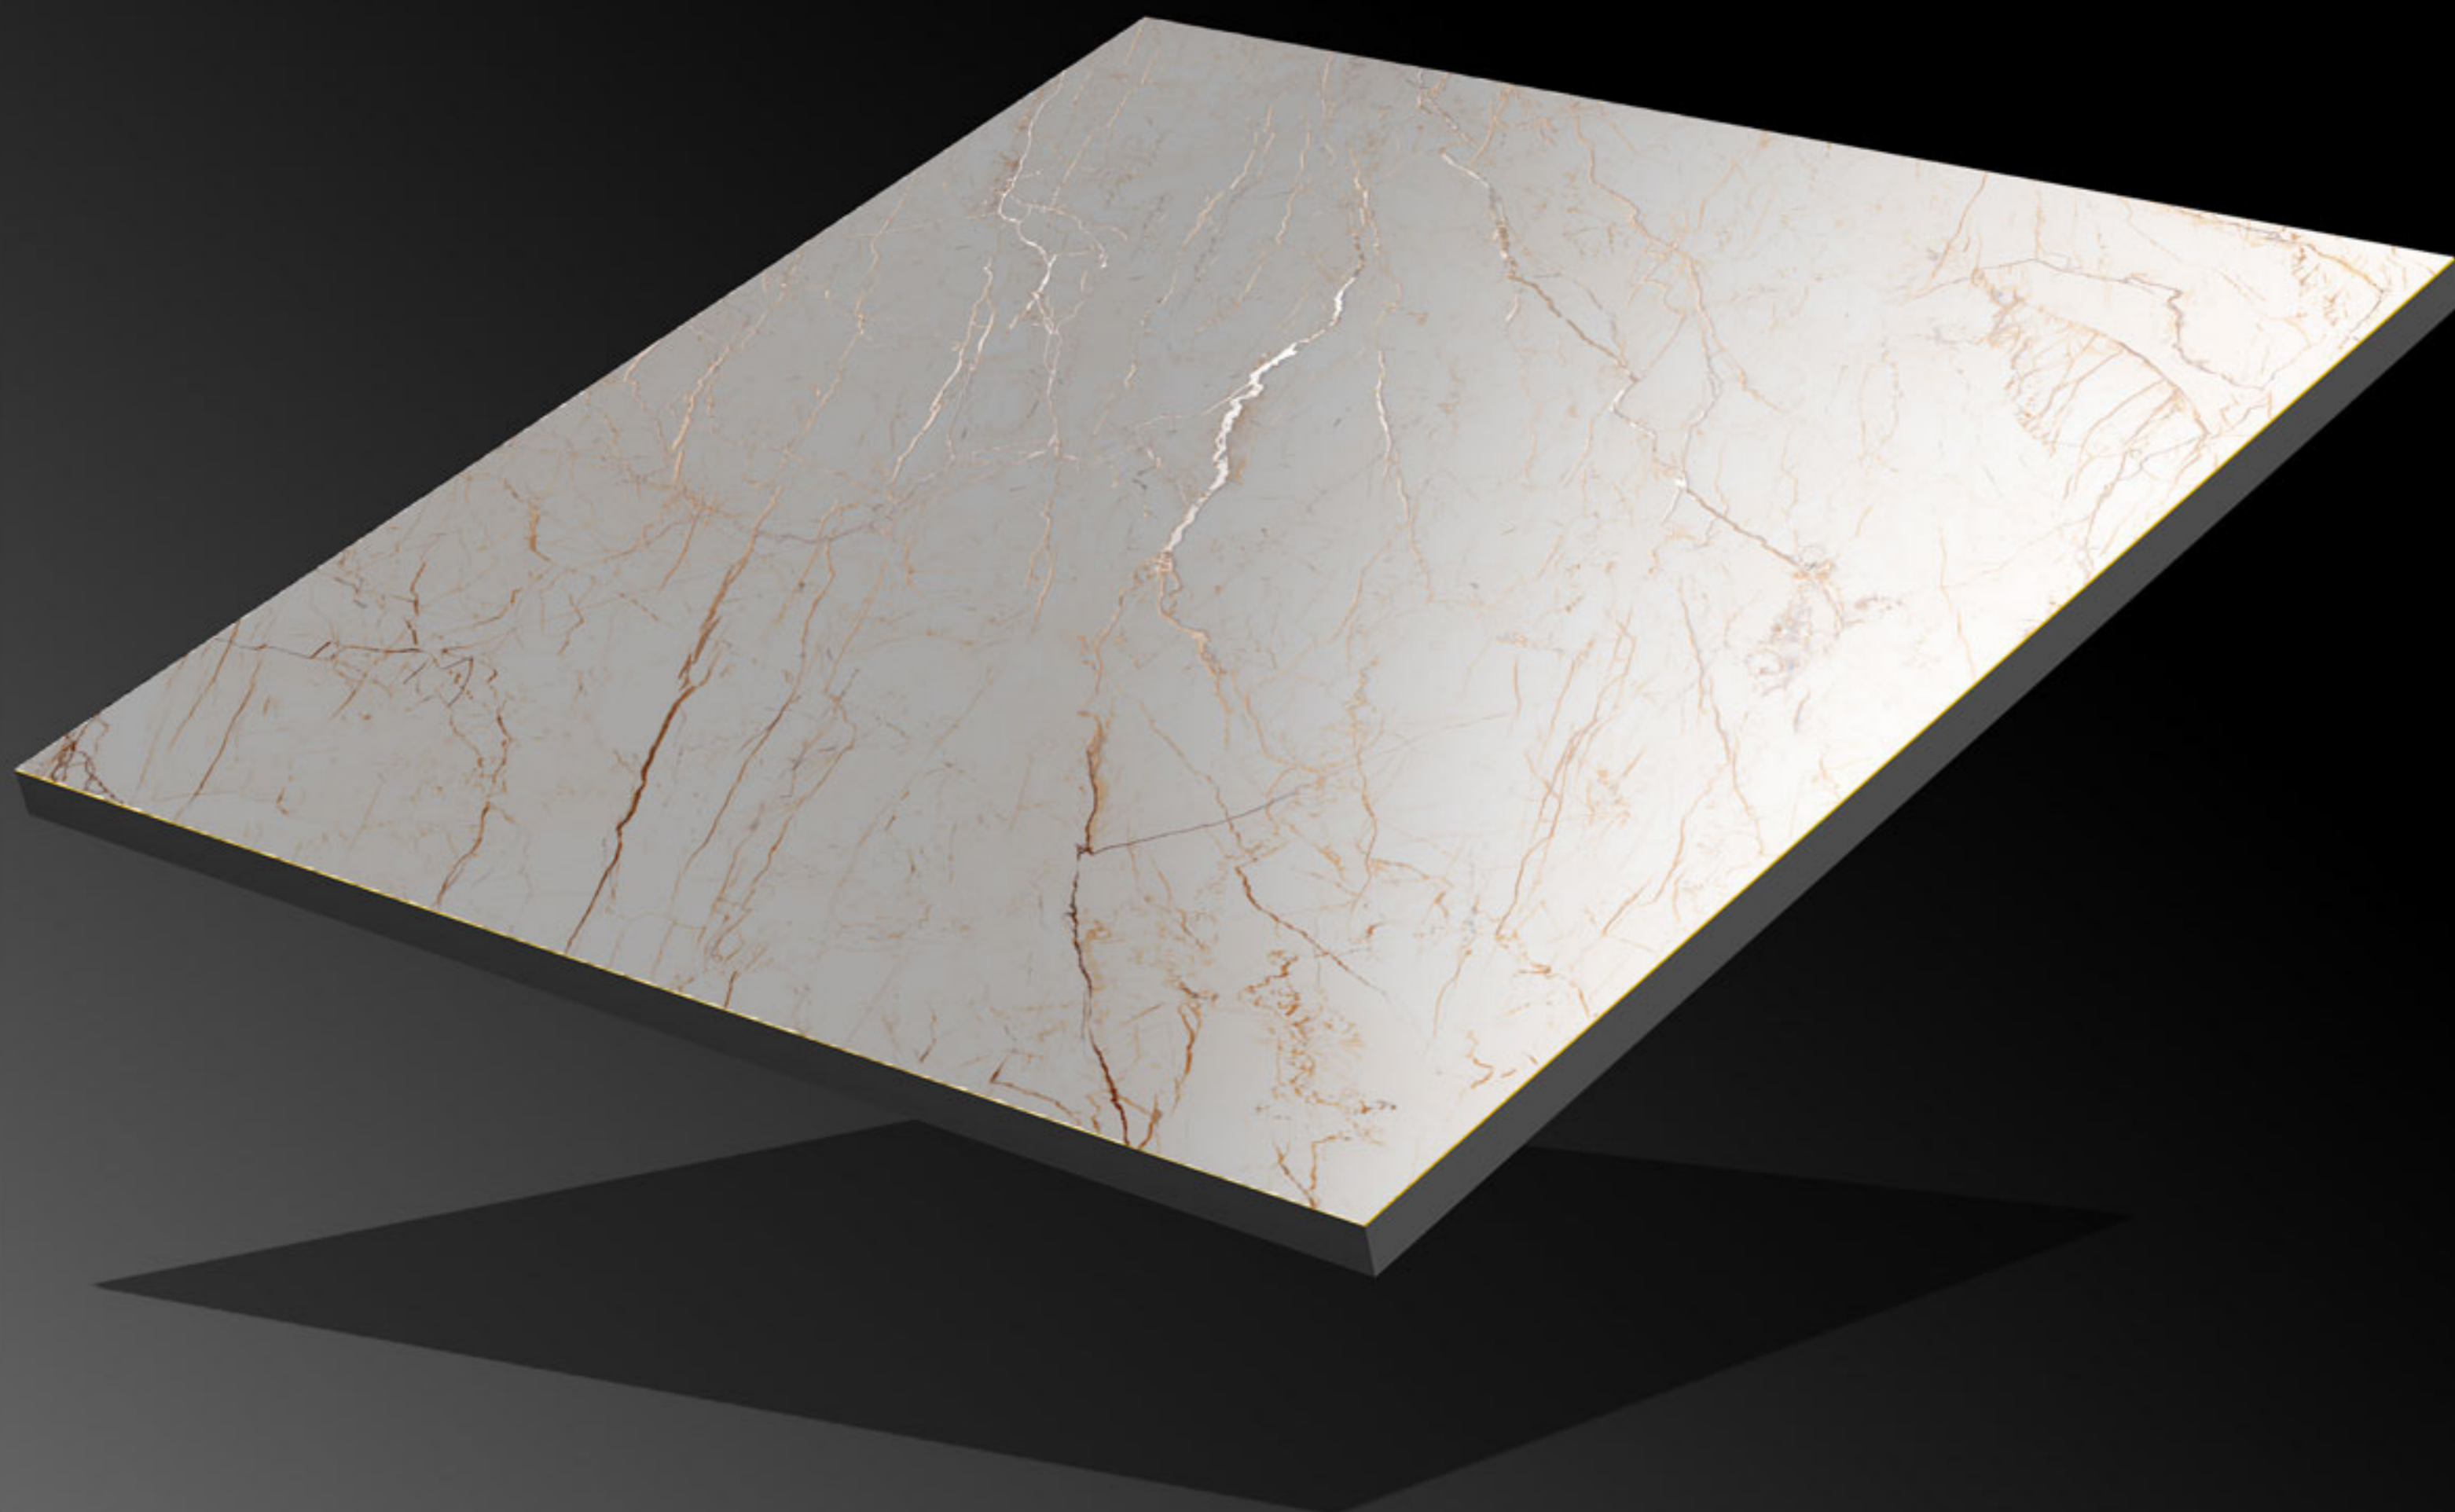

Matt

Size:

600x600mm

Series:

Carving Series

CRV-107

Finish:

Matt