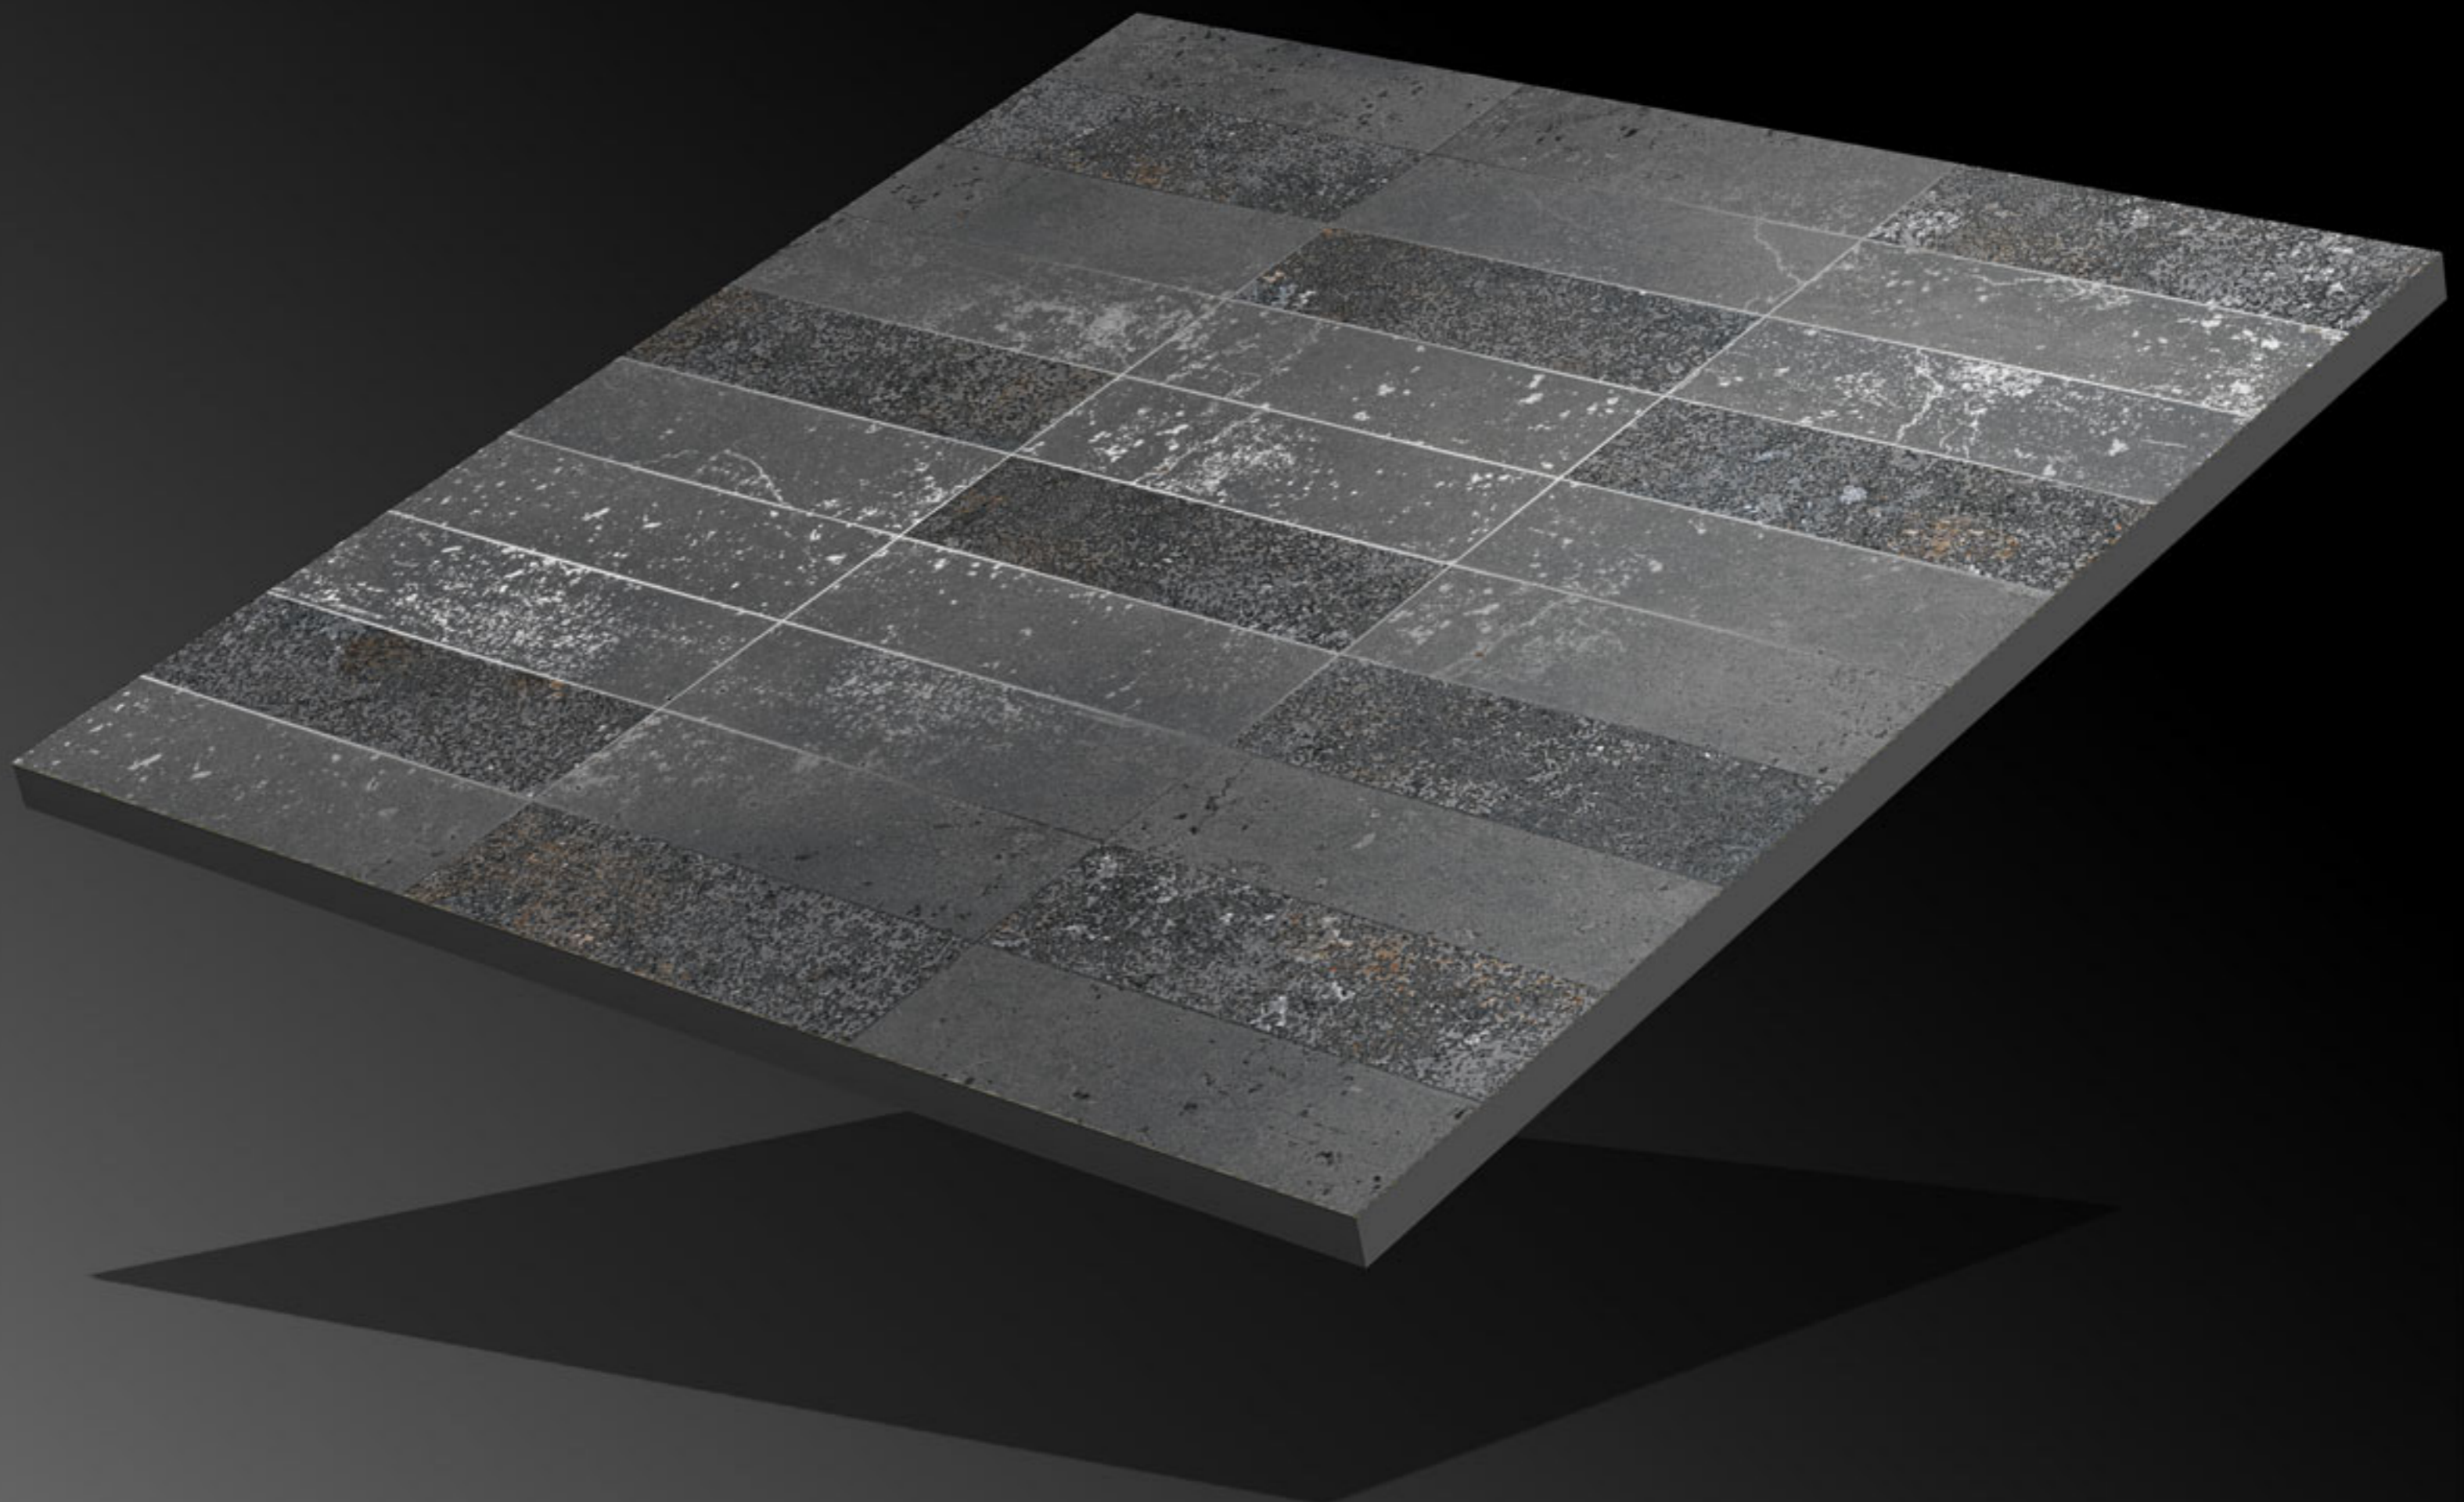

Finish:
Matt

Size:
600x600mm

Series:
Carving Series

CRV-175