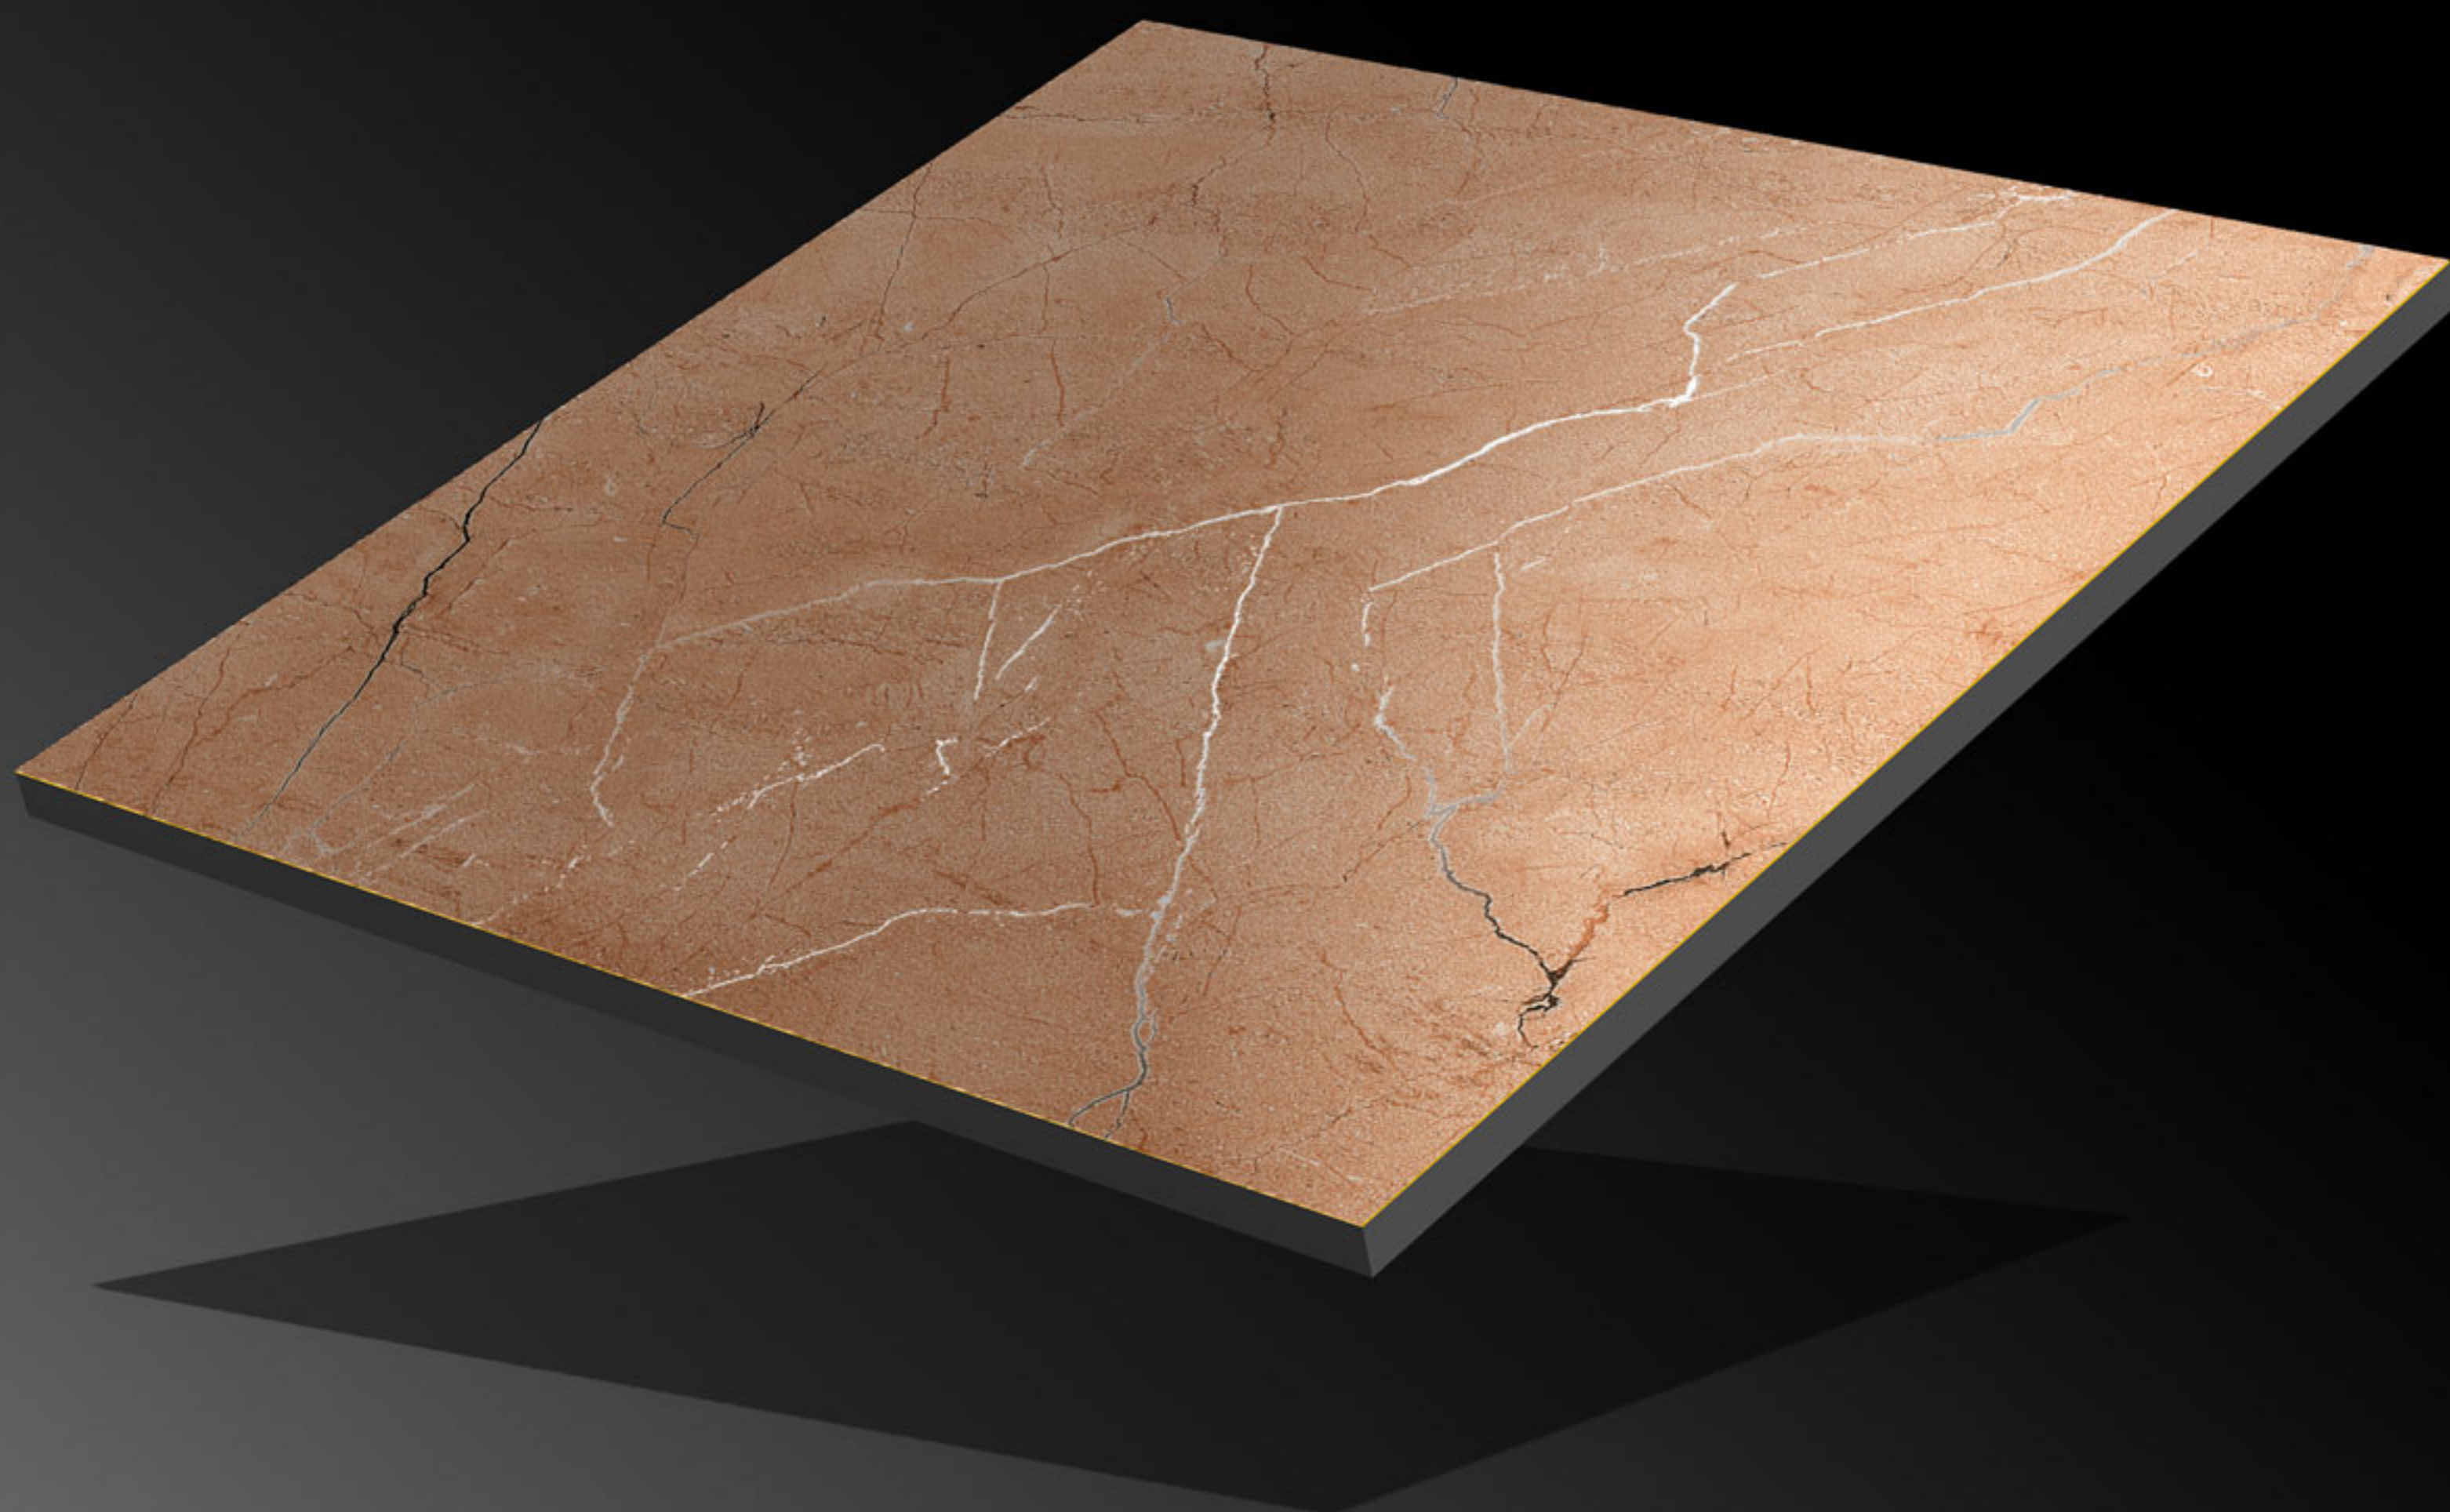

Finish:

Matt

Size:

600x600mm

Series:

Carving Series

CRV-104