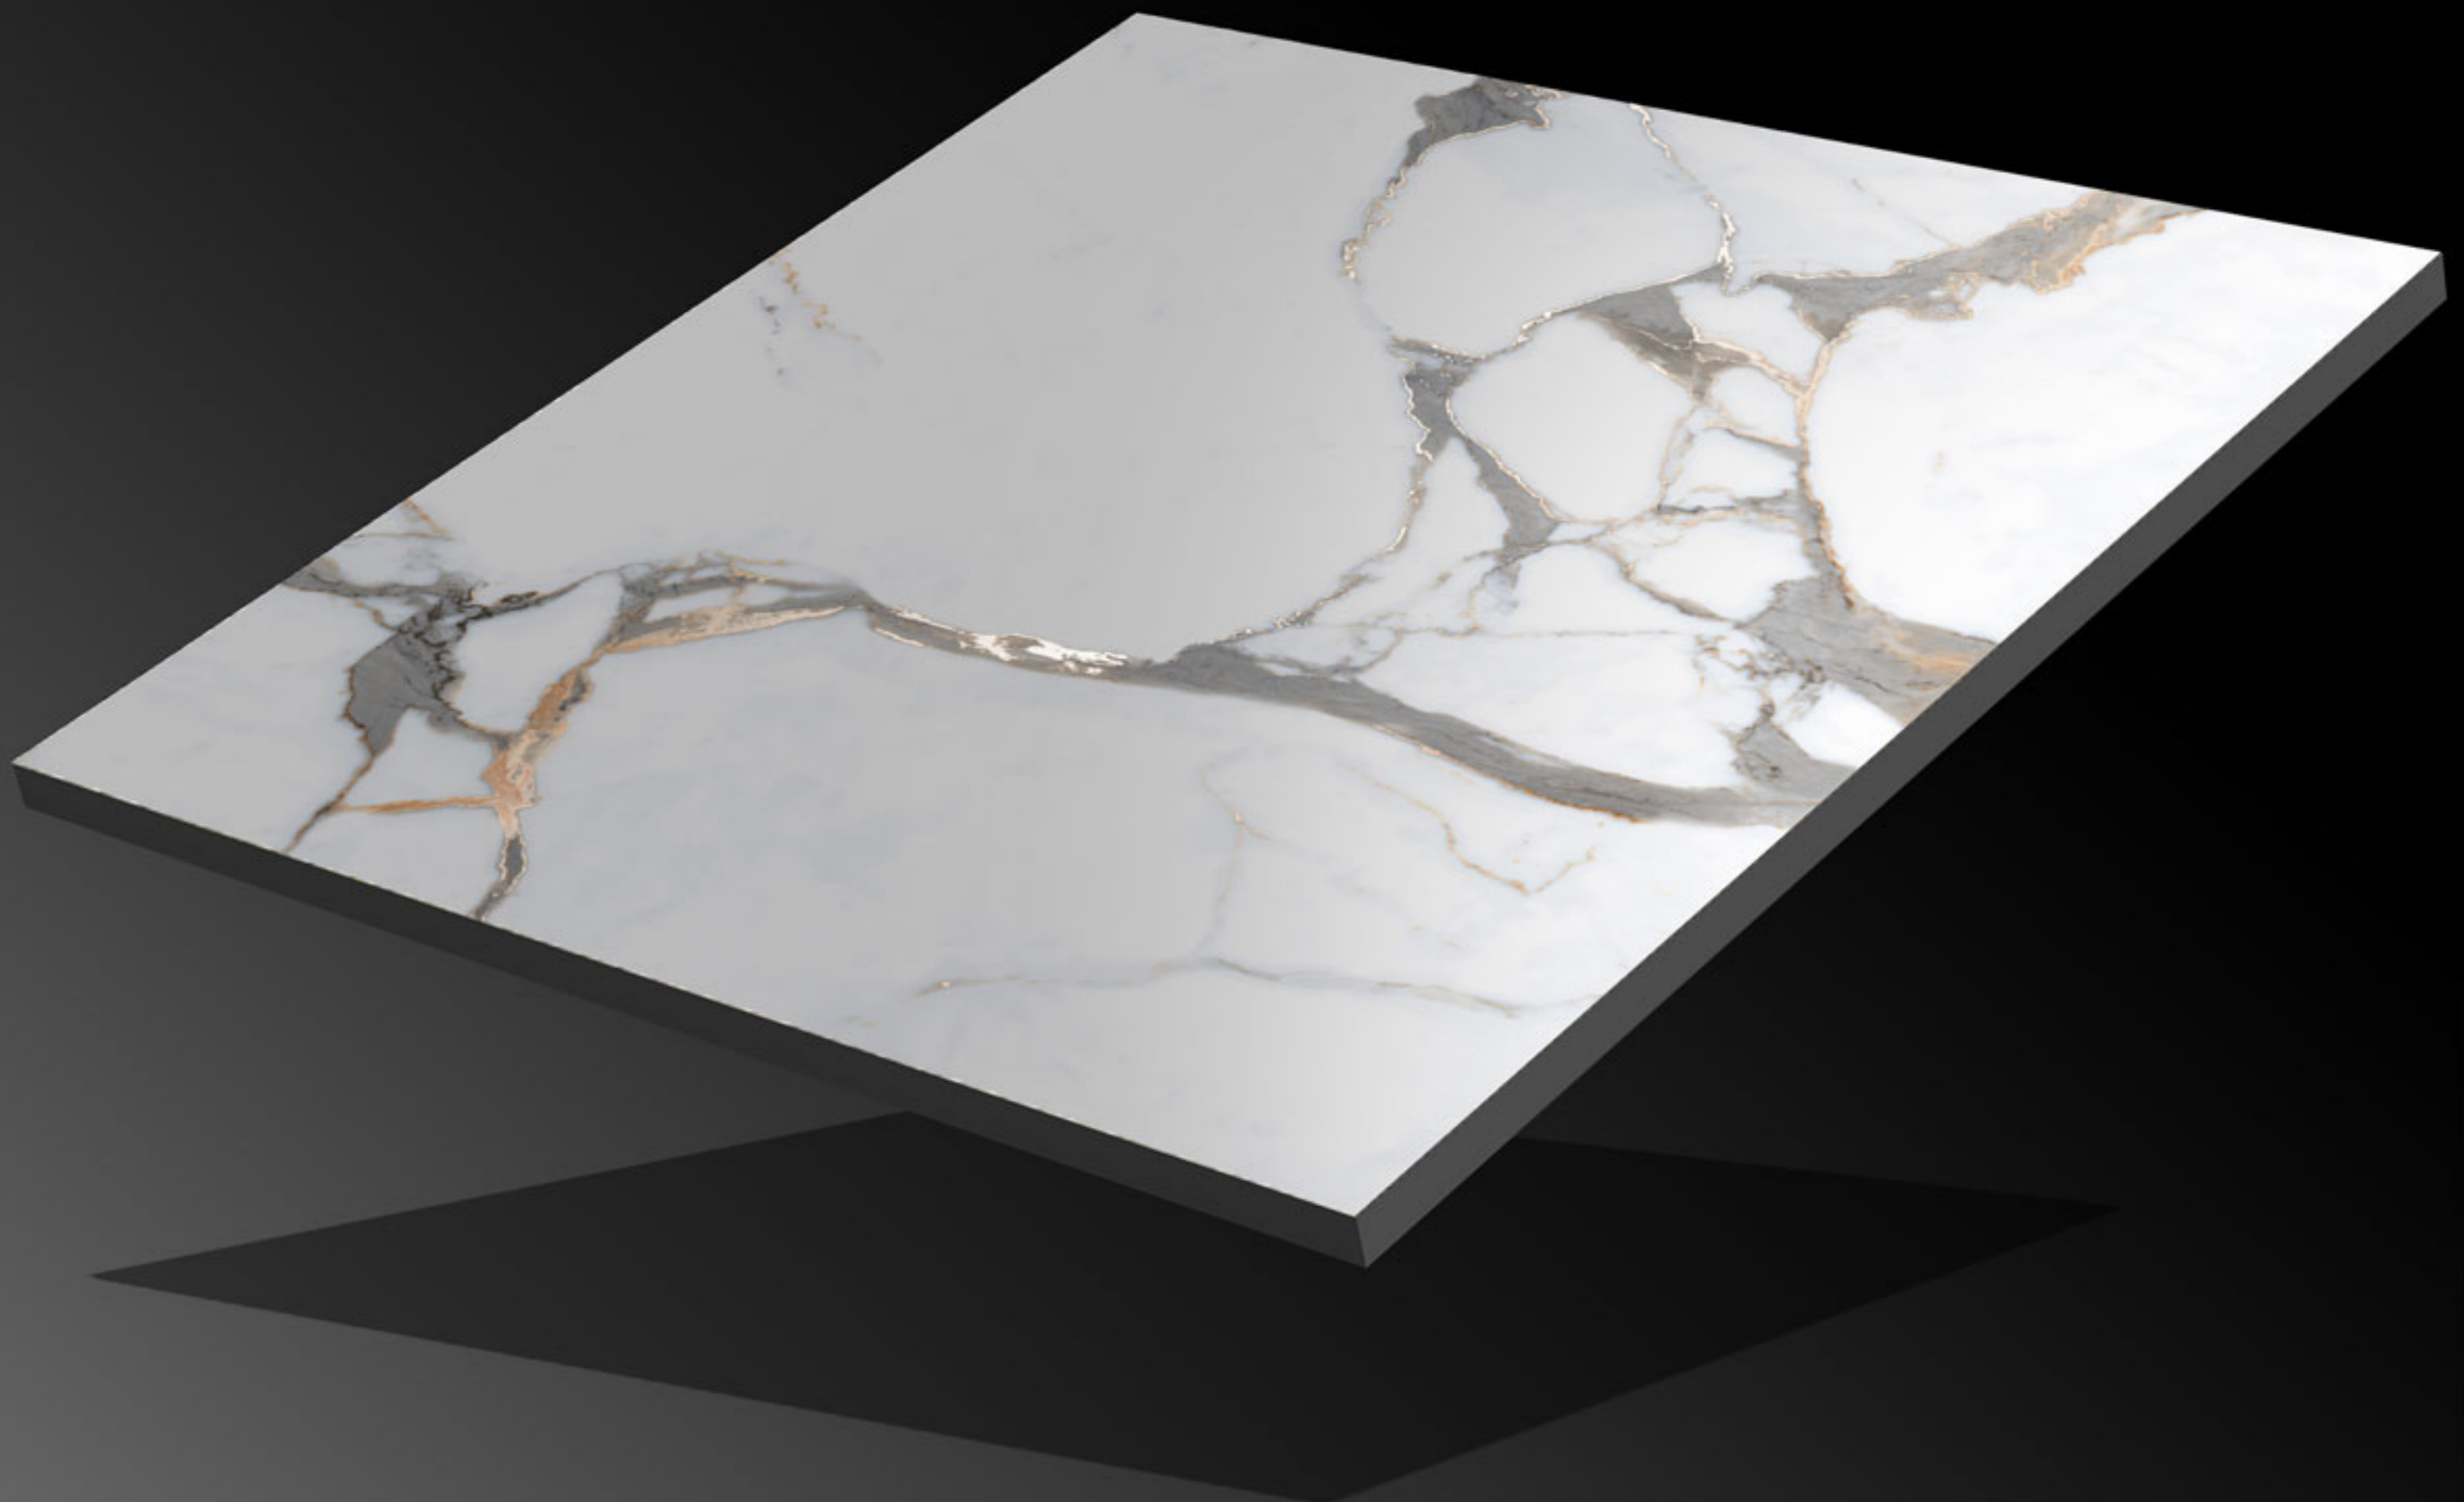

Finish:
Matt

Size:
600x600mm

Series:
Carving Series

CRV-167