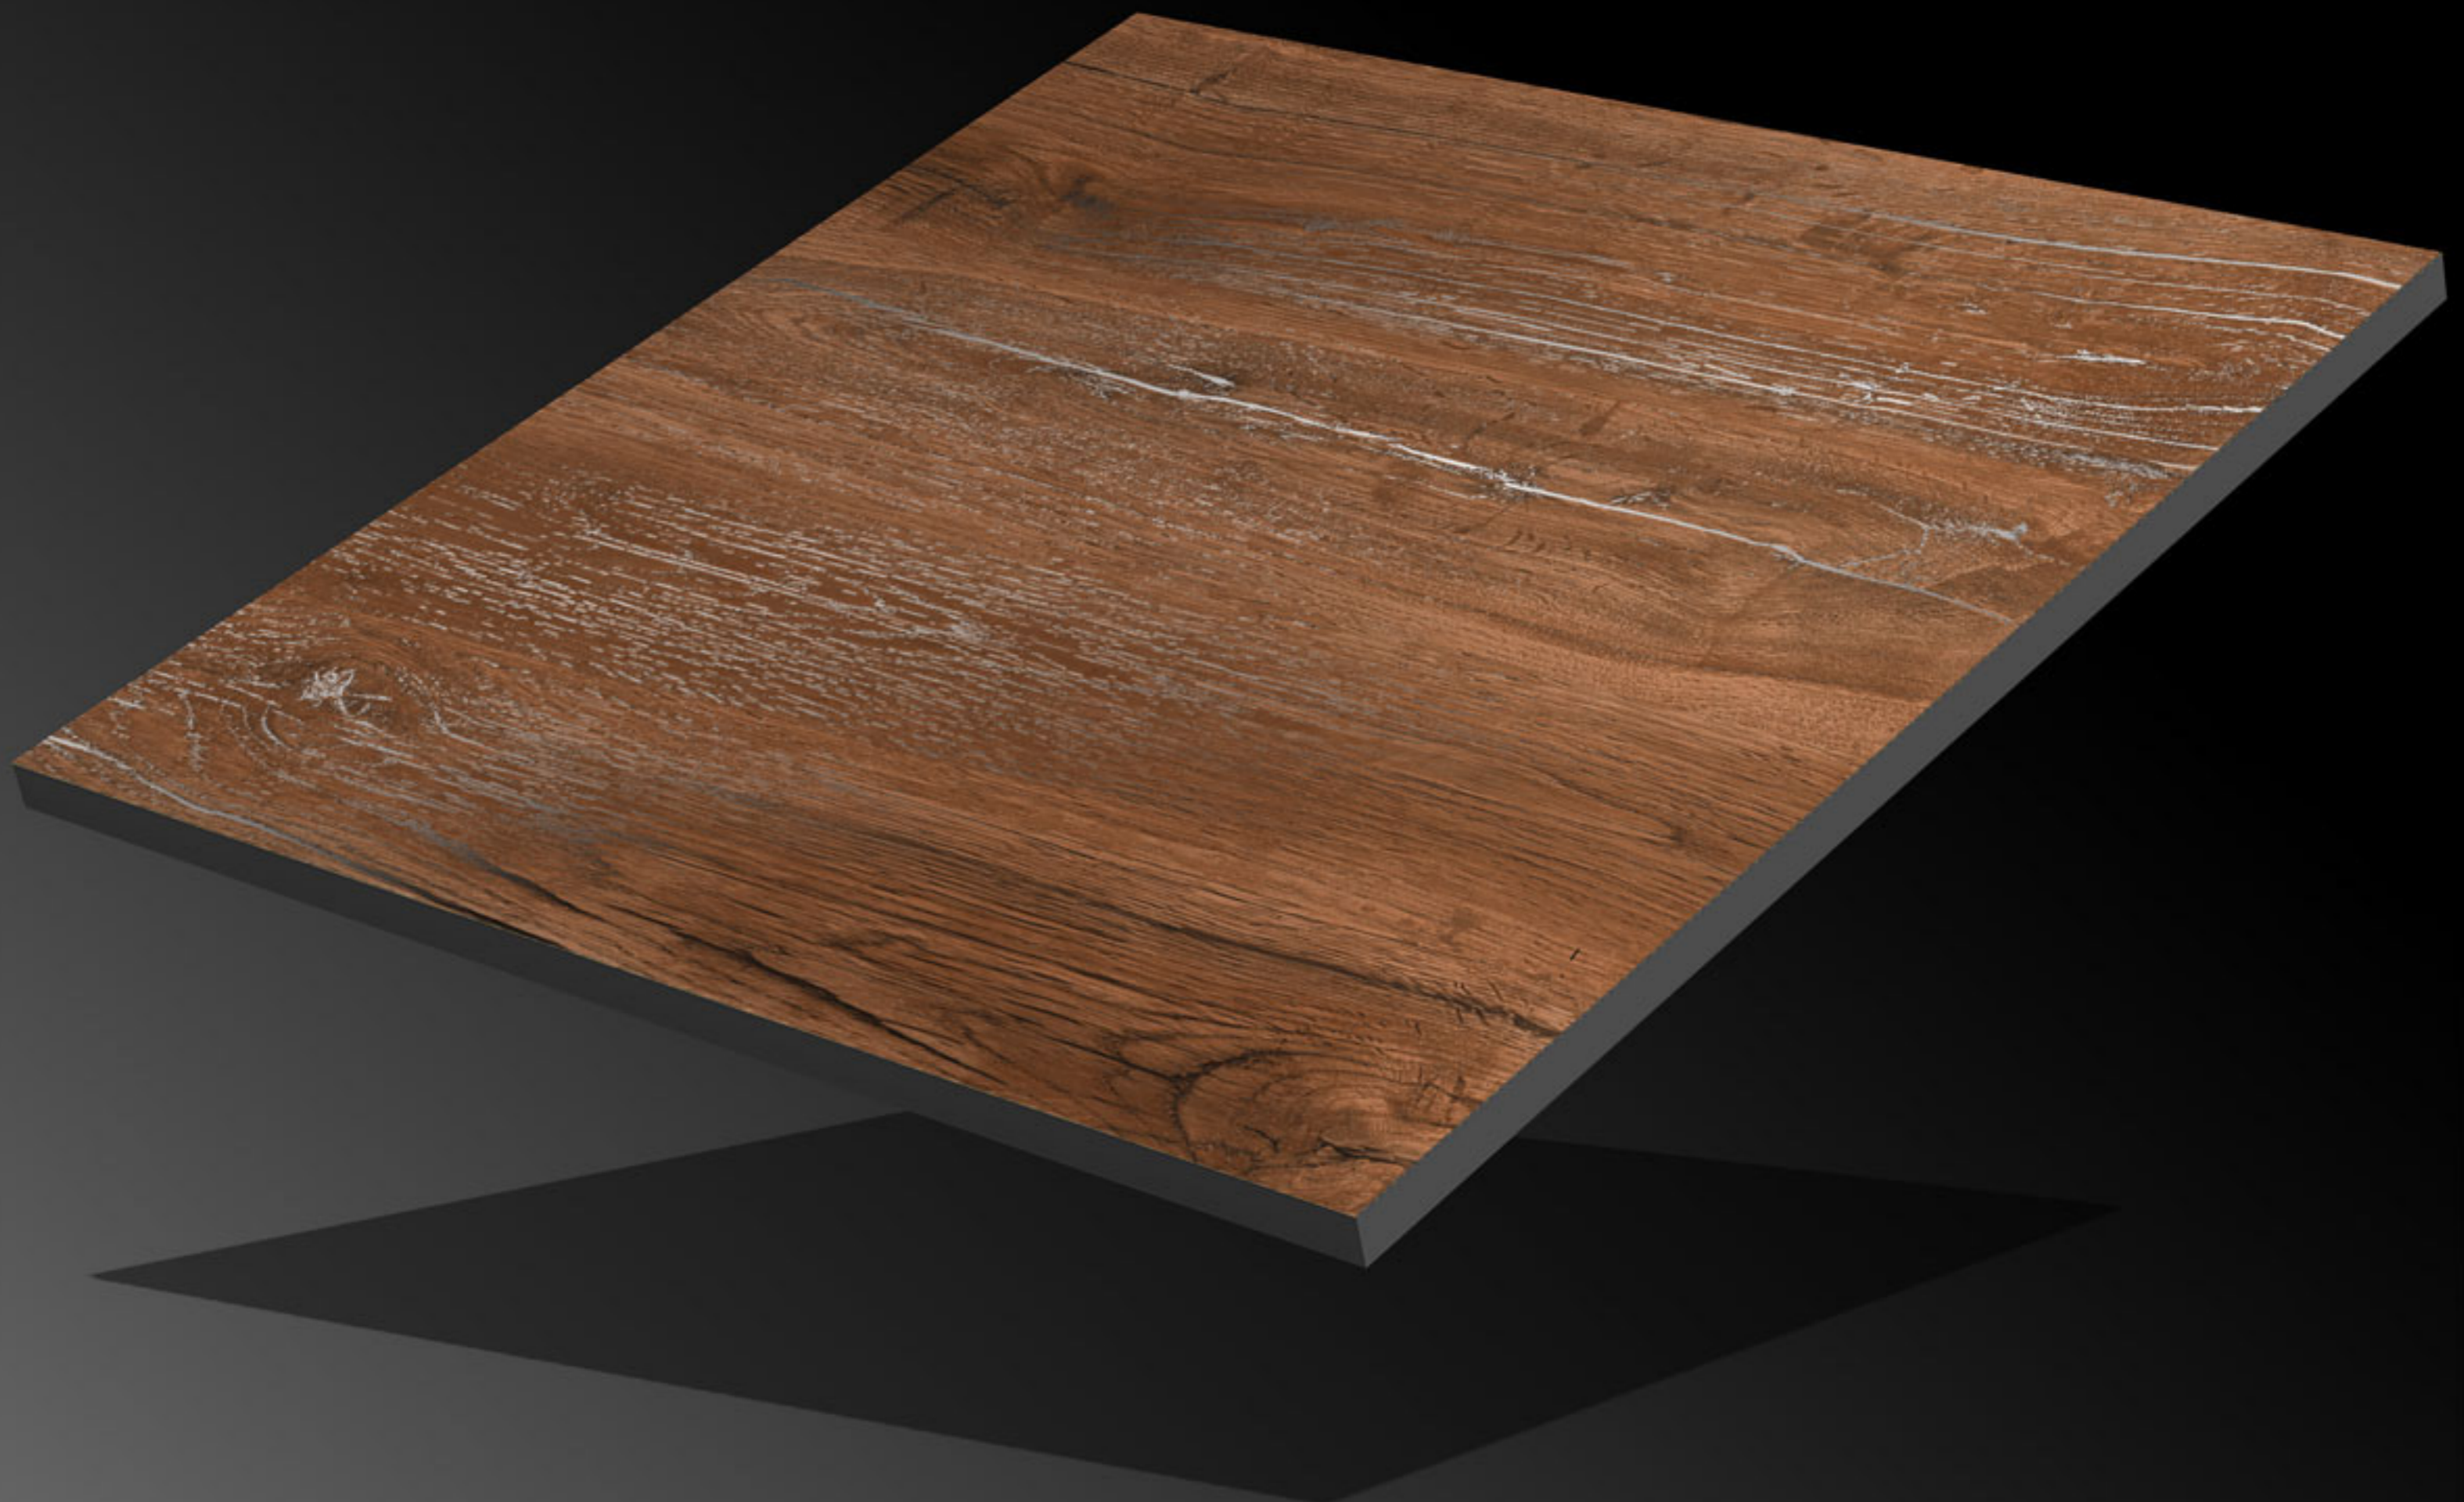

Finish:

Matt

Size:

600x600mm

Series:

Carving Series

CRV-185