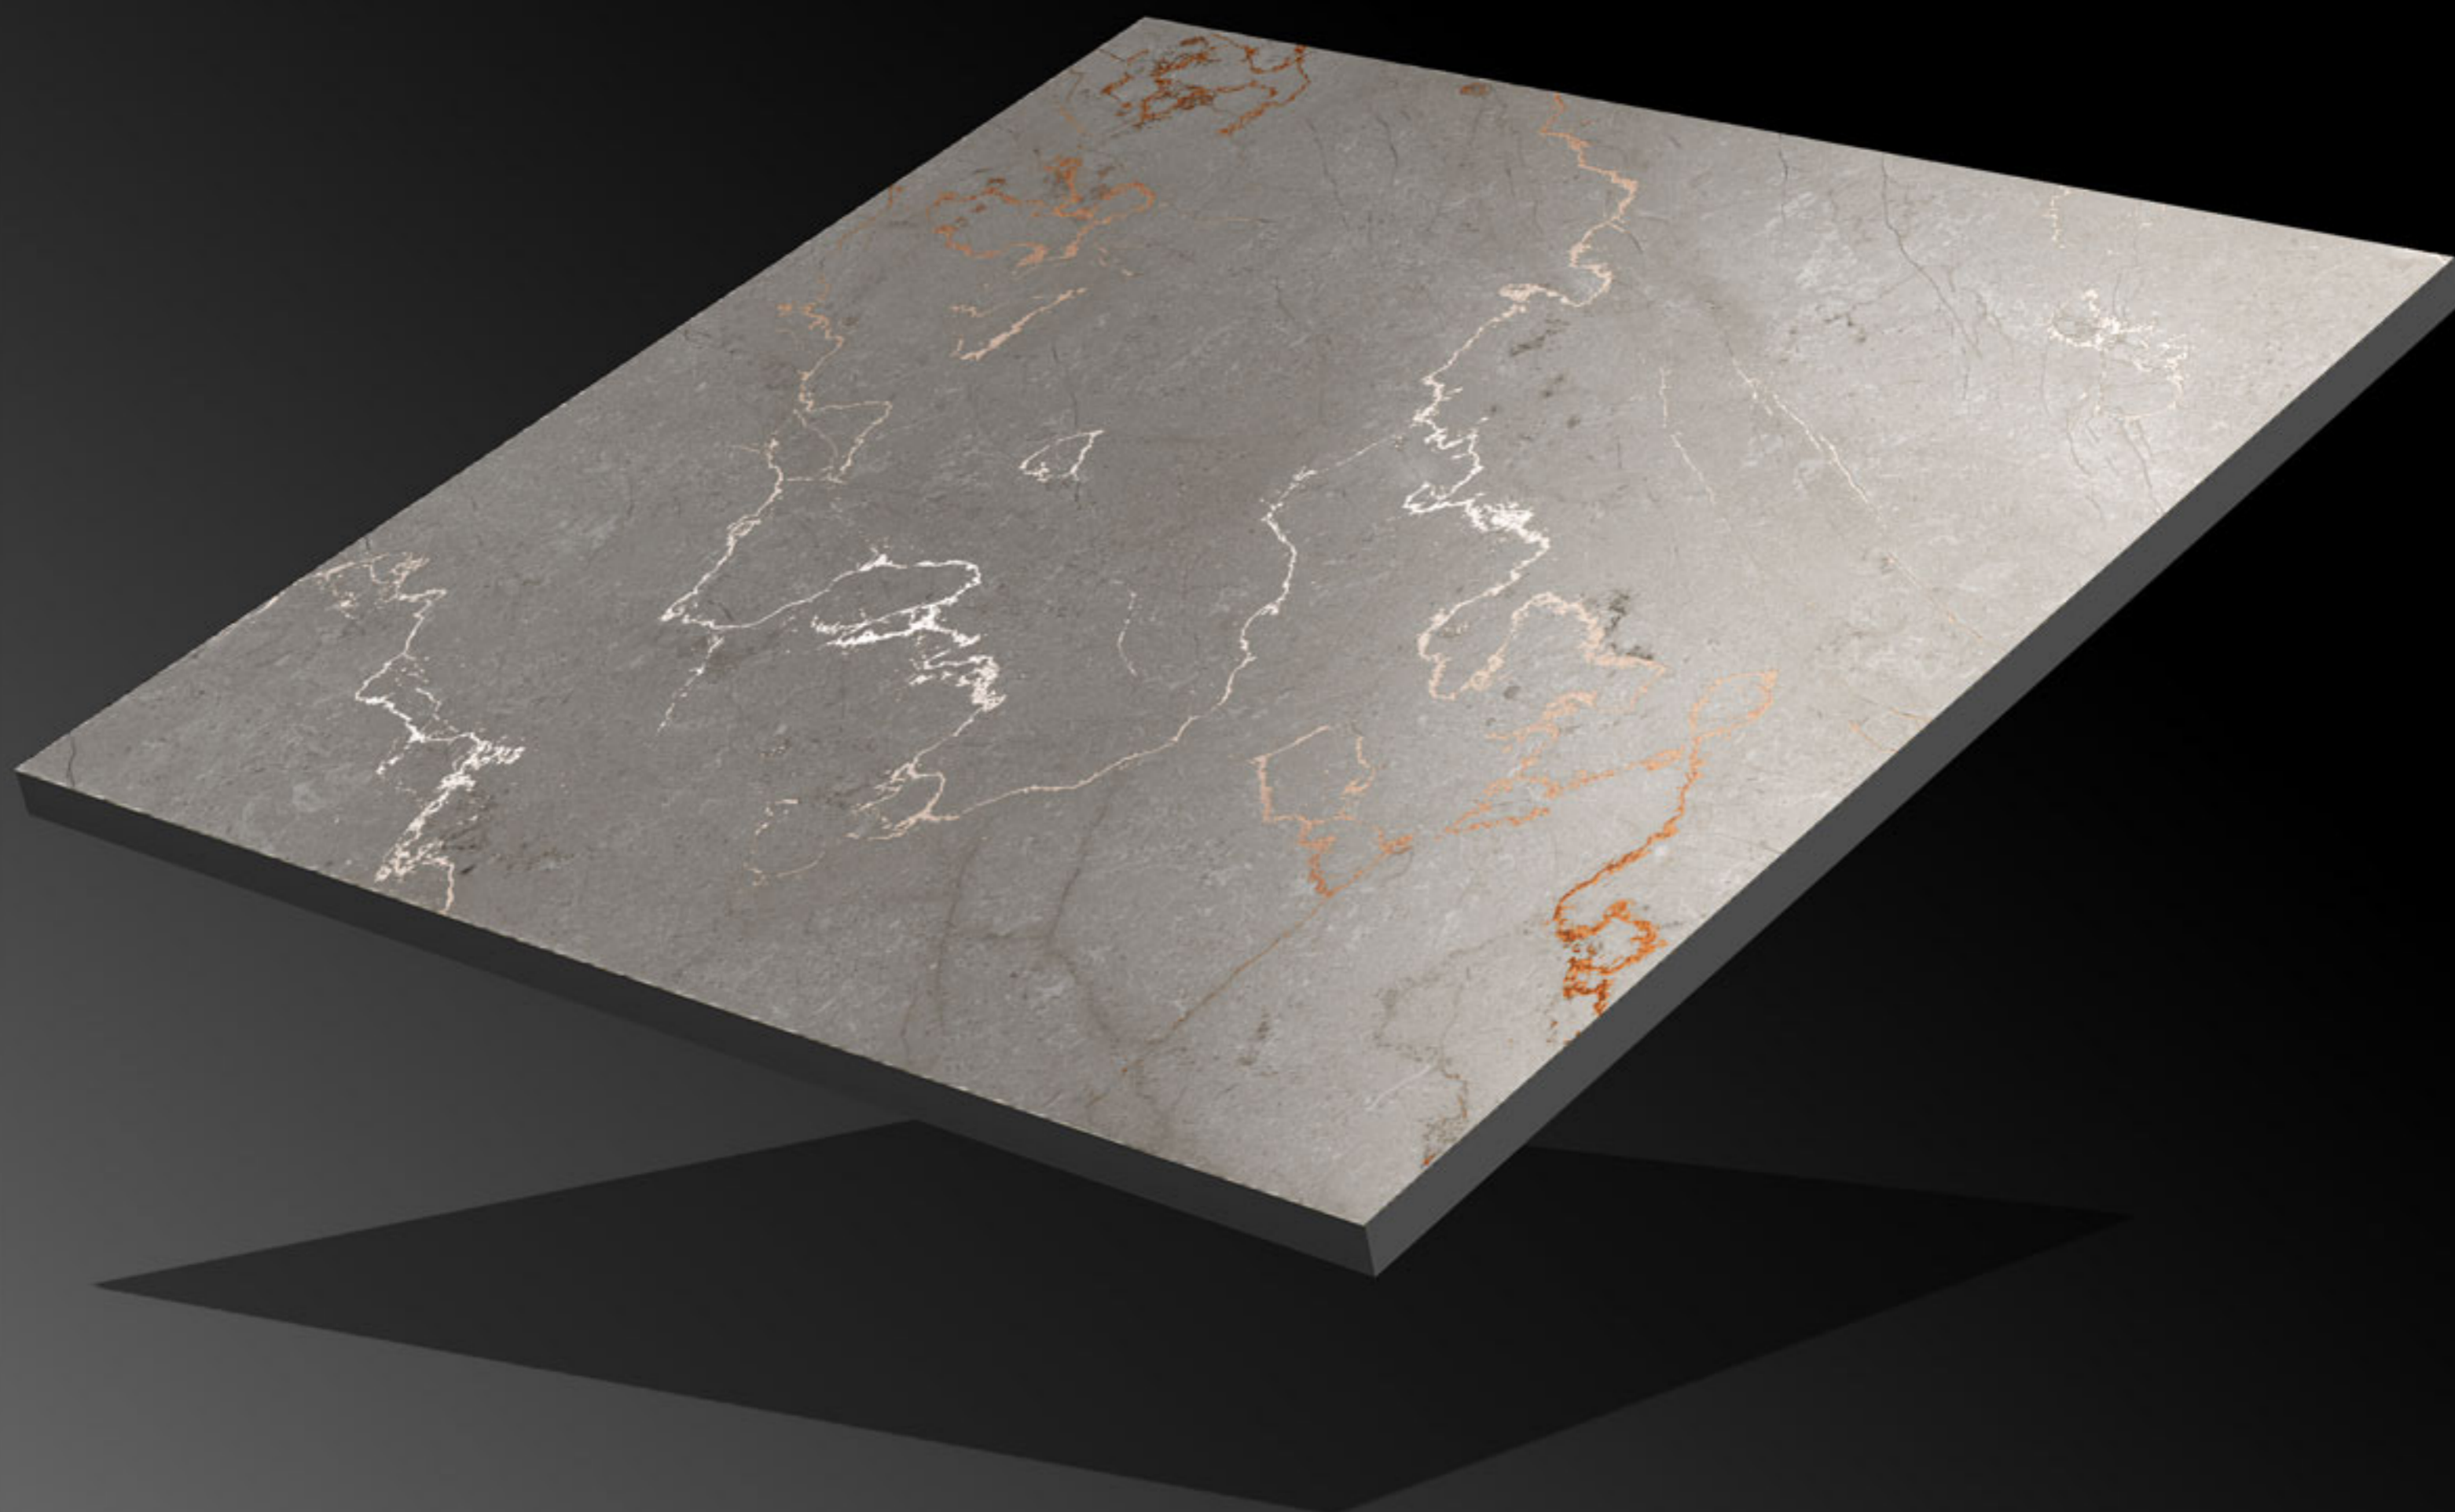

Finish:

Matt

Size:

600x600mm

Series:

Carving Series

CRV-140