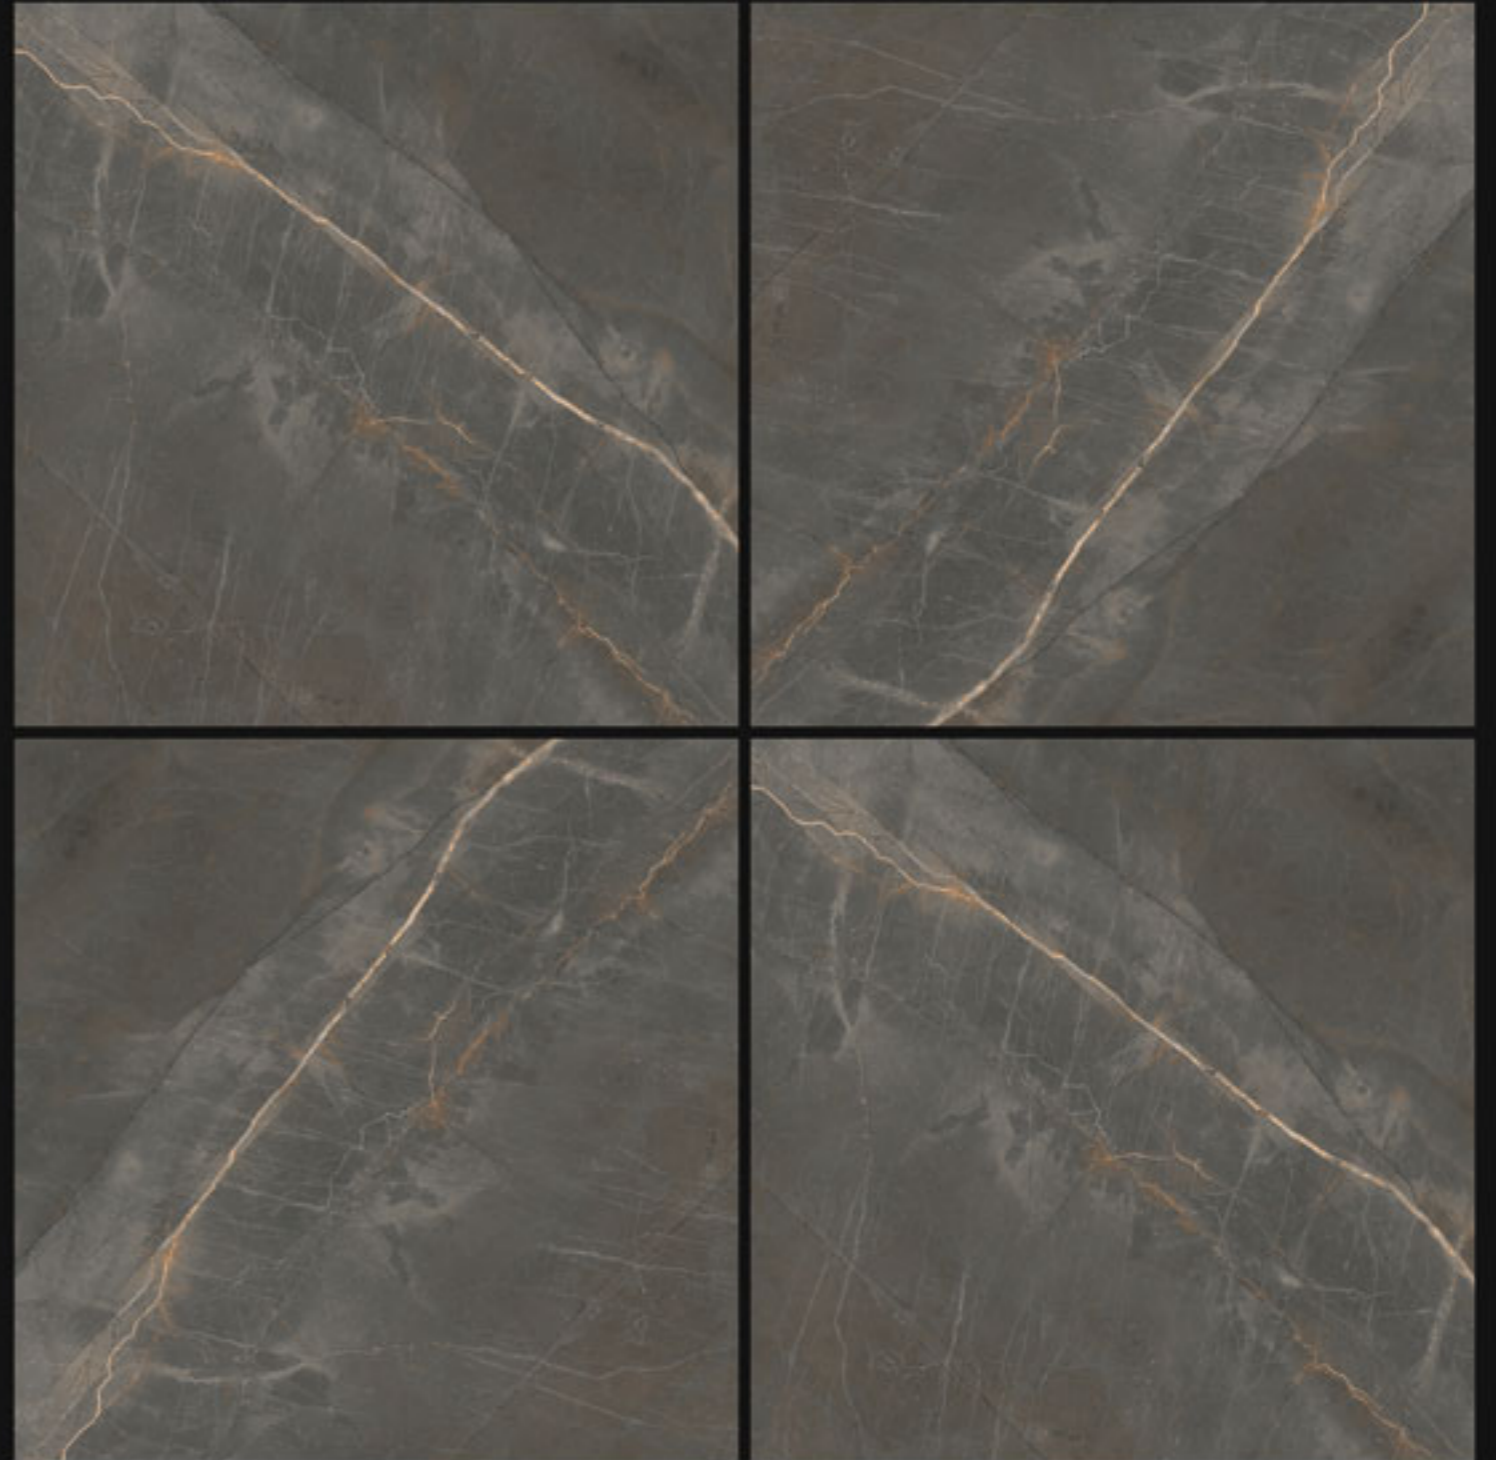

Finish:

Matt

Size:

600x600mm

Series:

Carving Series

CRV-109