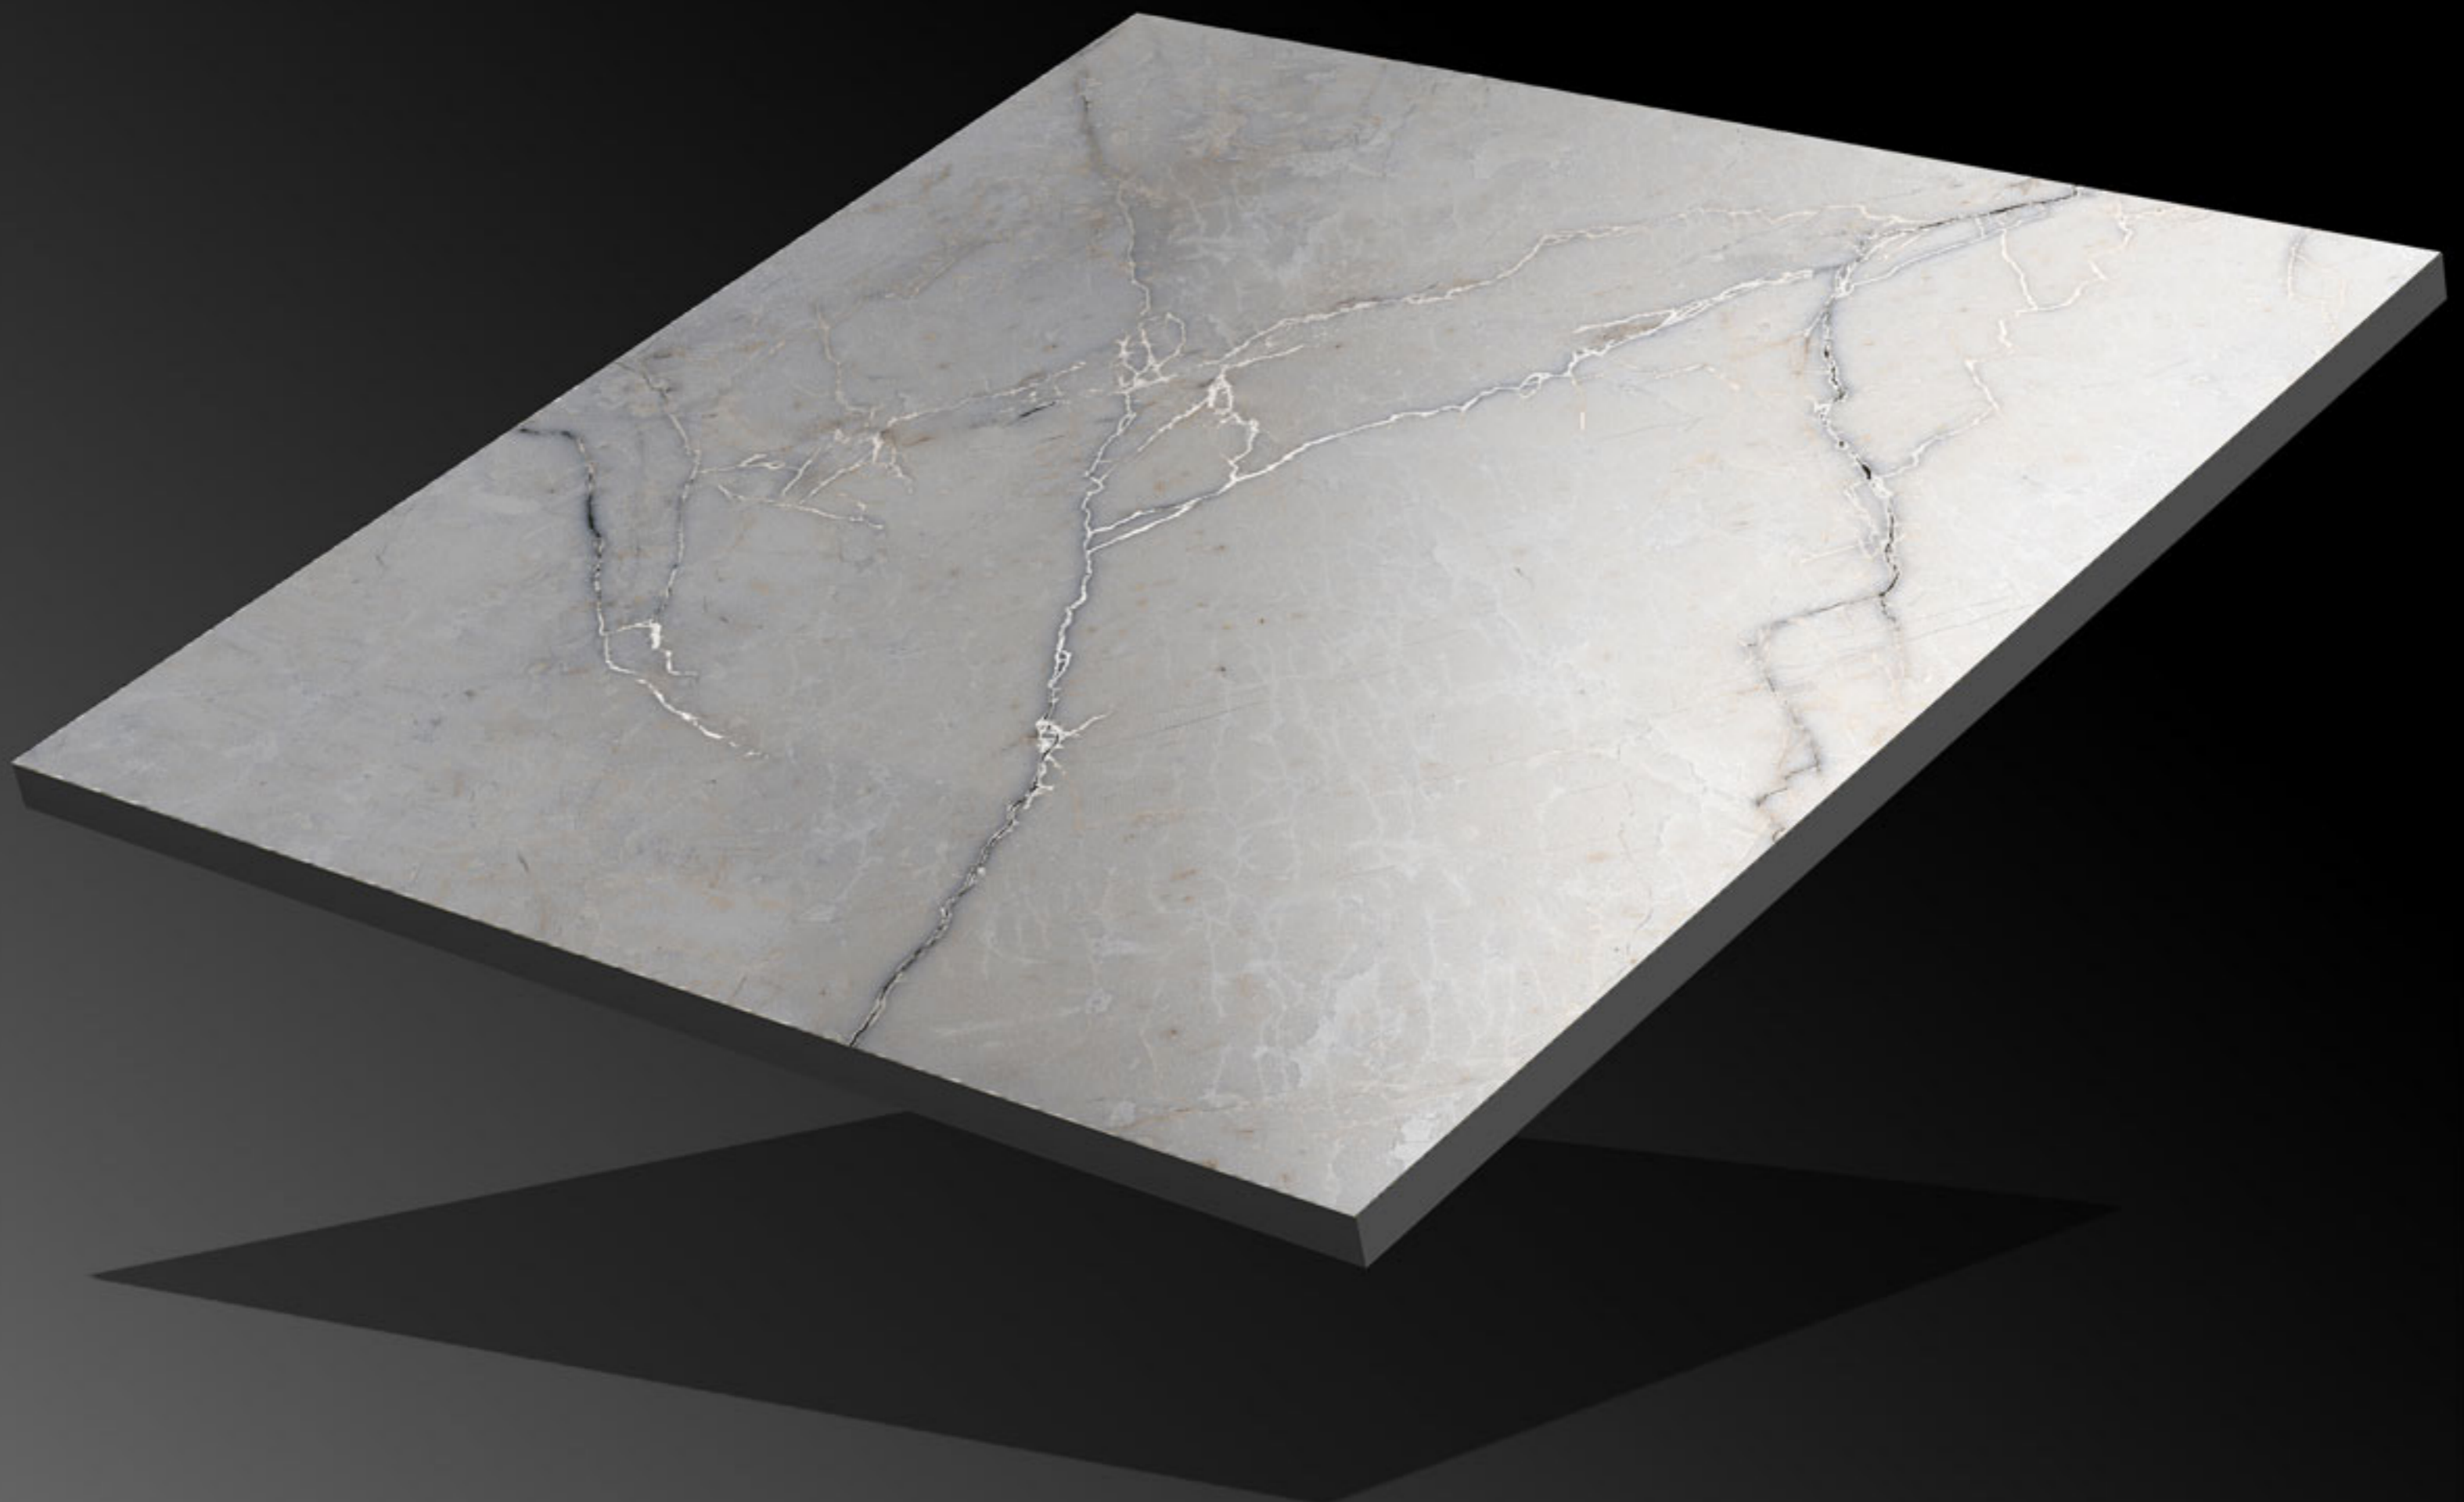

Finish:

Matt

Size:

600x600mm

Series:

Carving Series

CRV-150