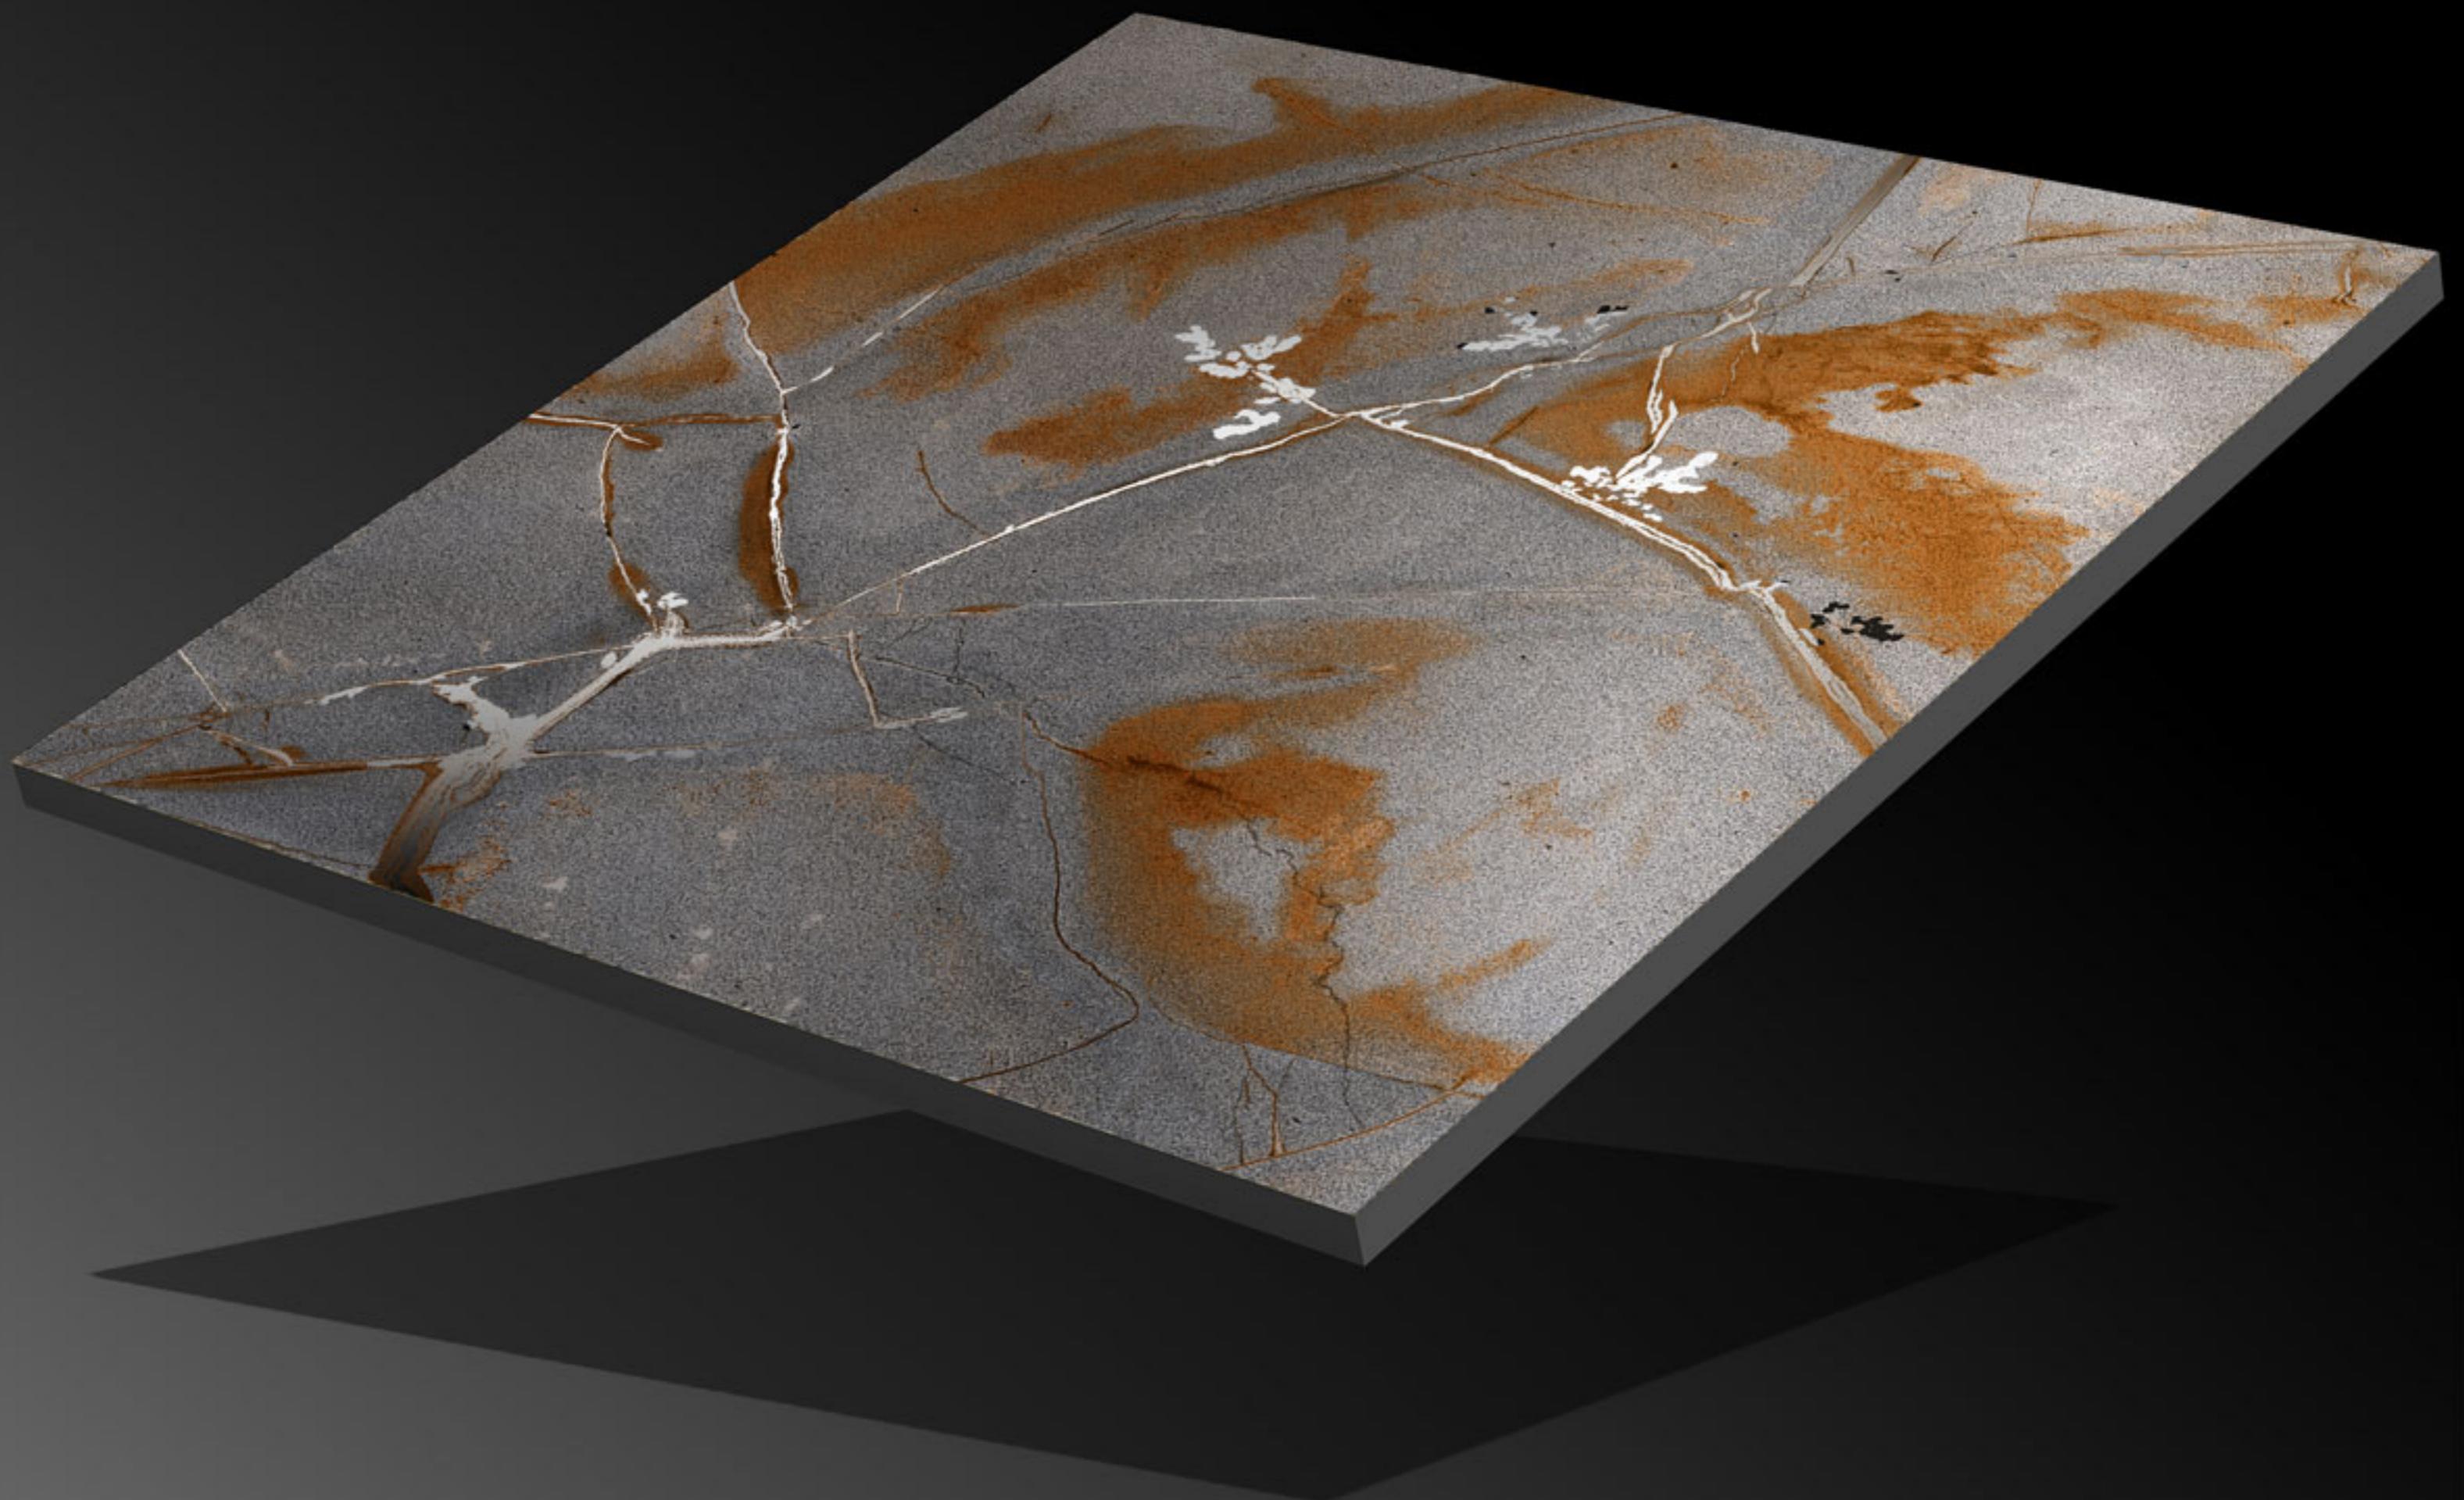

CRV-153

Finish:
Matt

Size:
600x600mm

Series:
Carving Series

CRV-154

Finish:
Matt

Size:
600x600mm

Series:
Carving Series