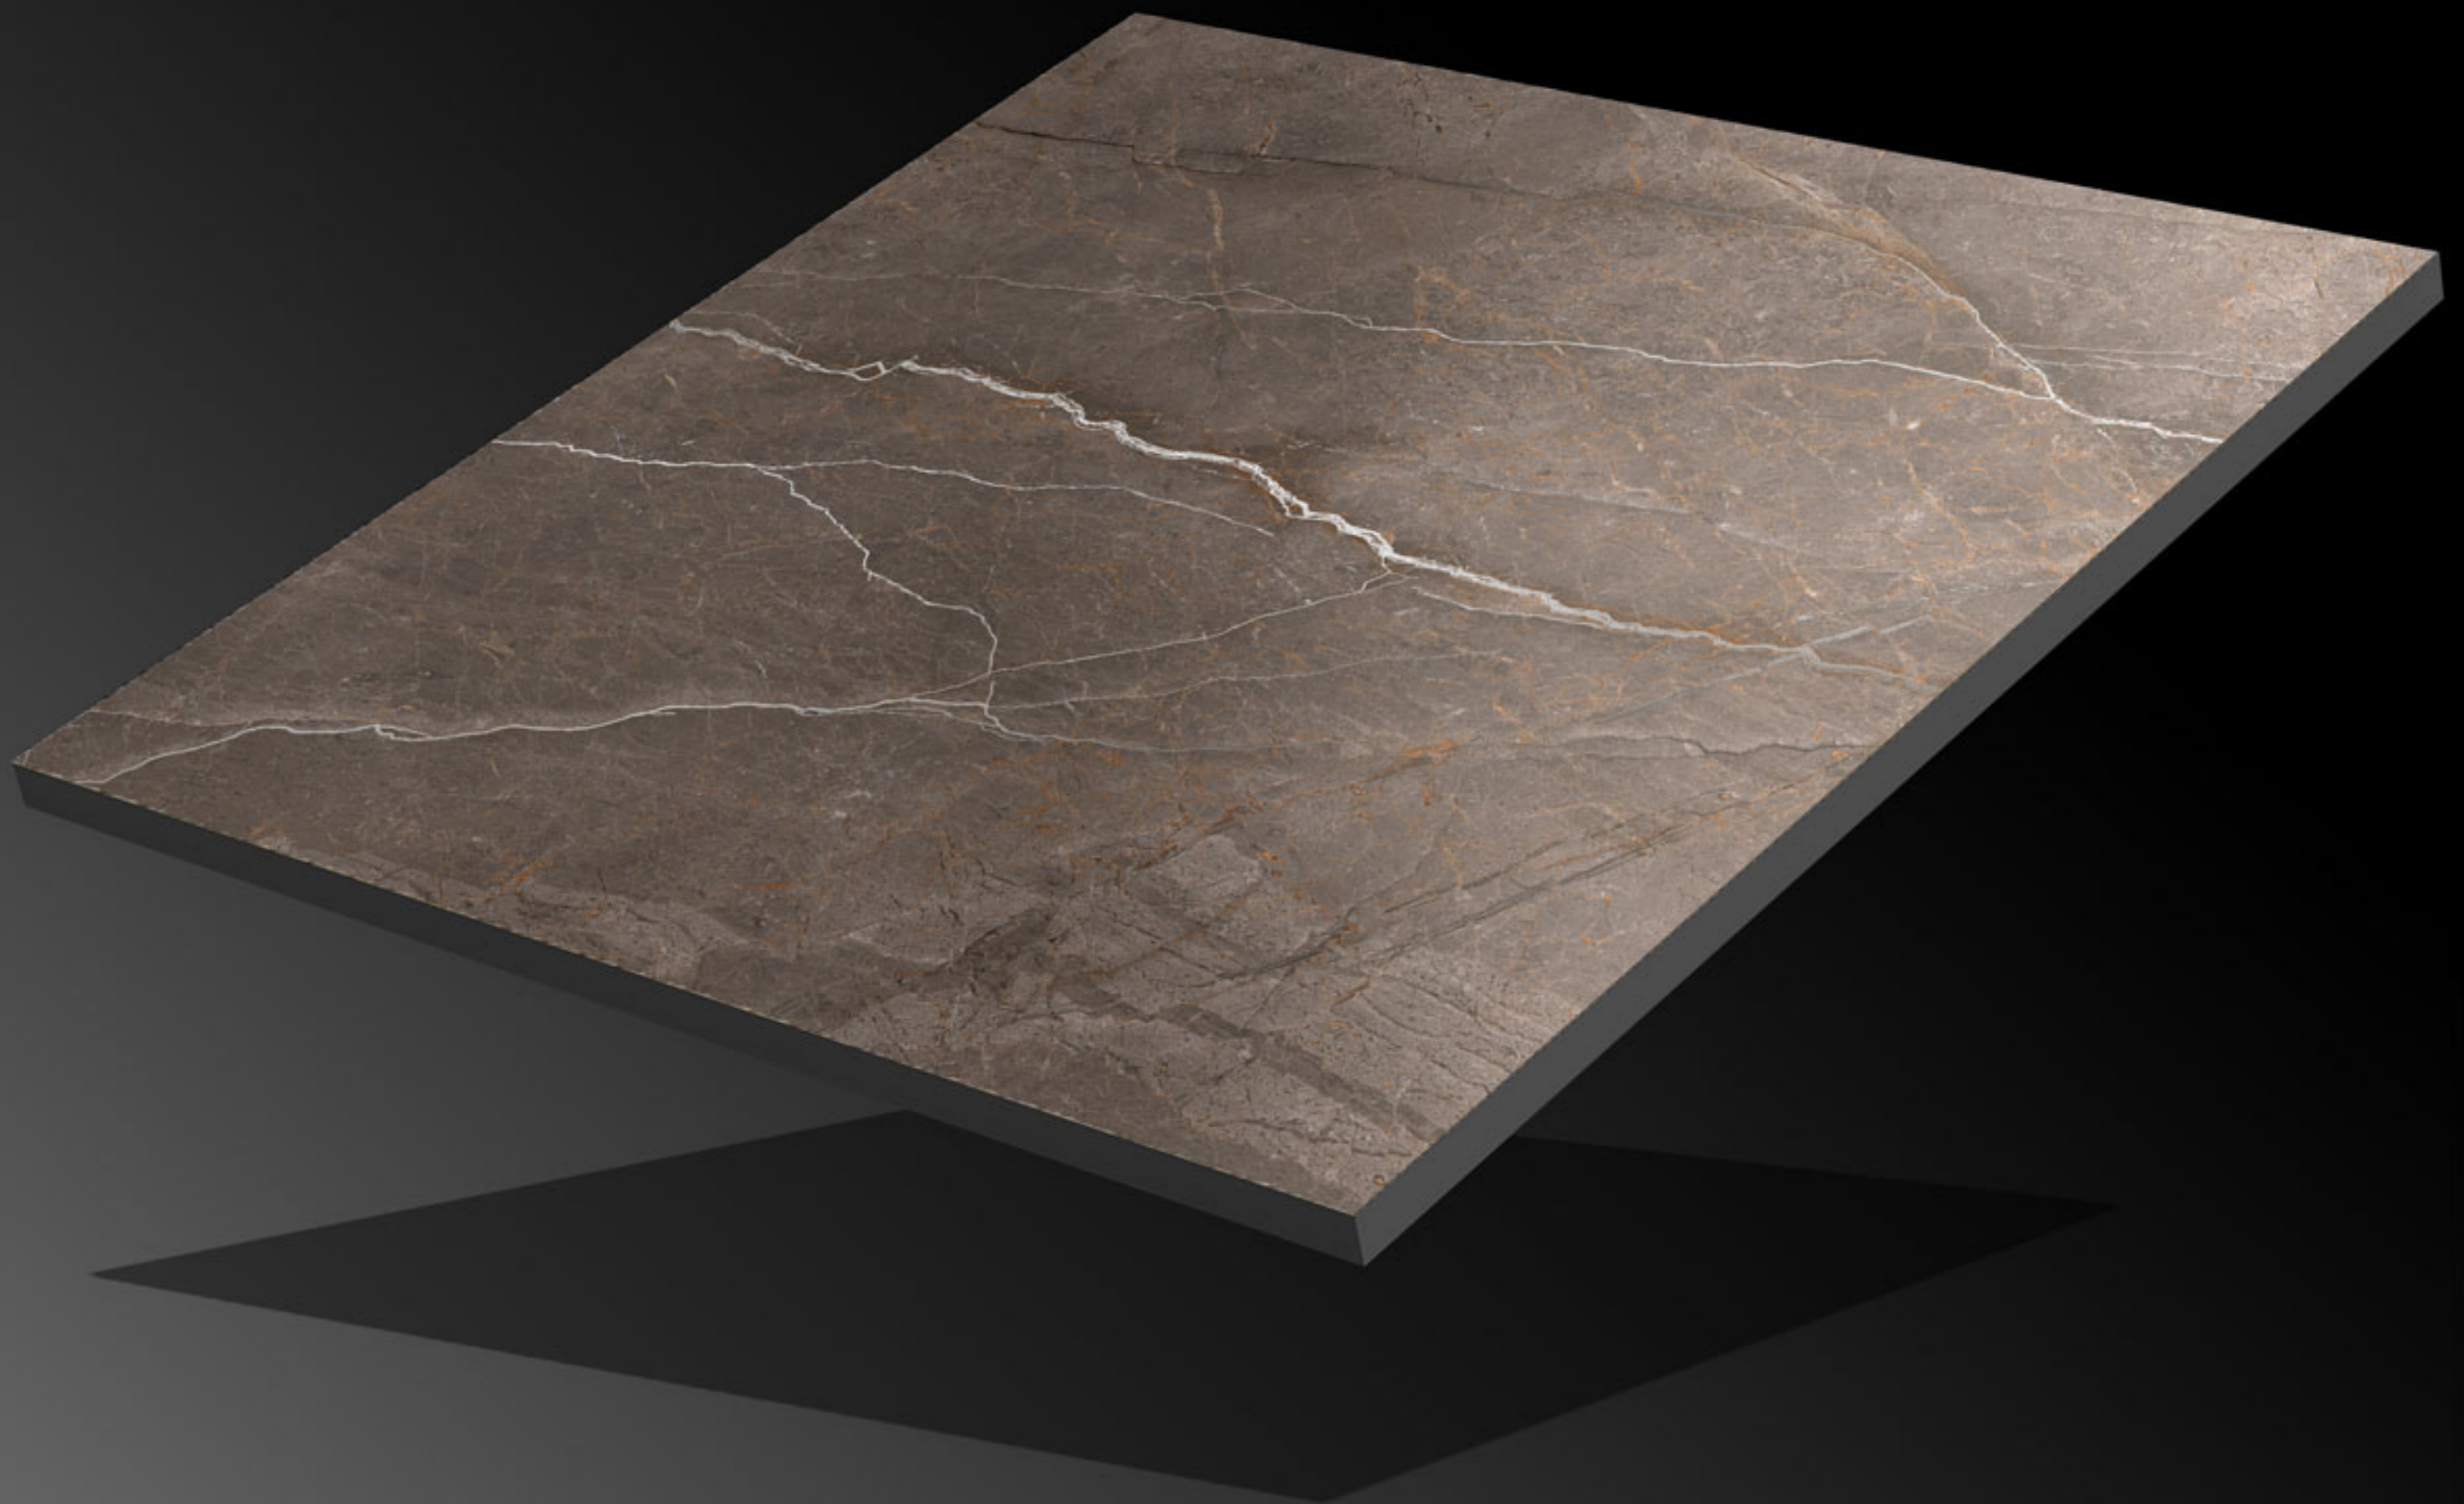

Matt

Size:

600x600mm

Series:

Carving Series

CRV-115

Finish:

Matt