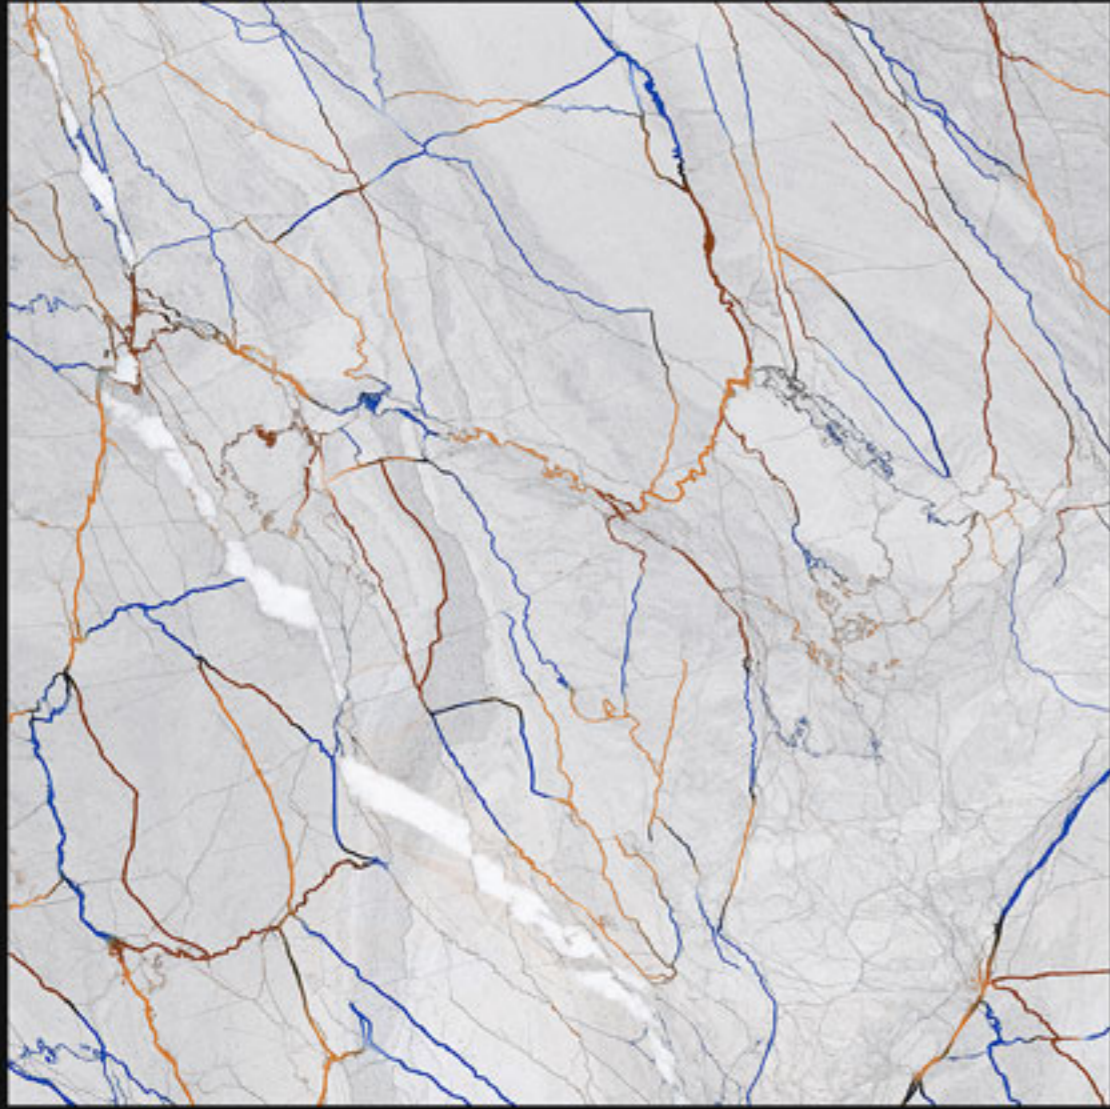

Finish:
Matt

Size:
600x600mm

Series:
Carving Series

CRV-195