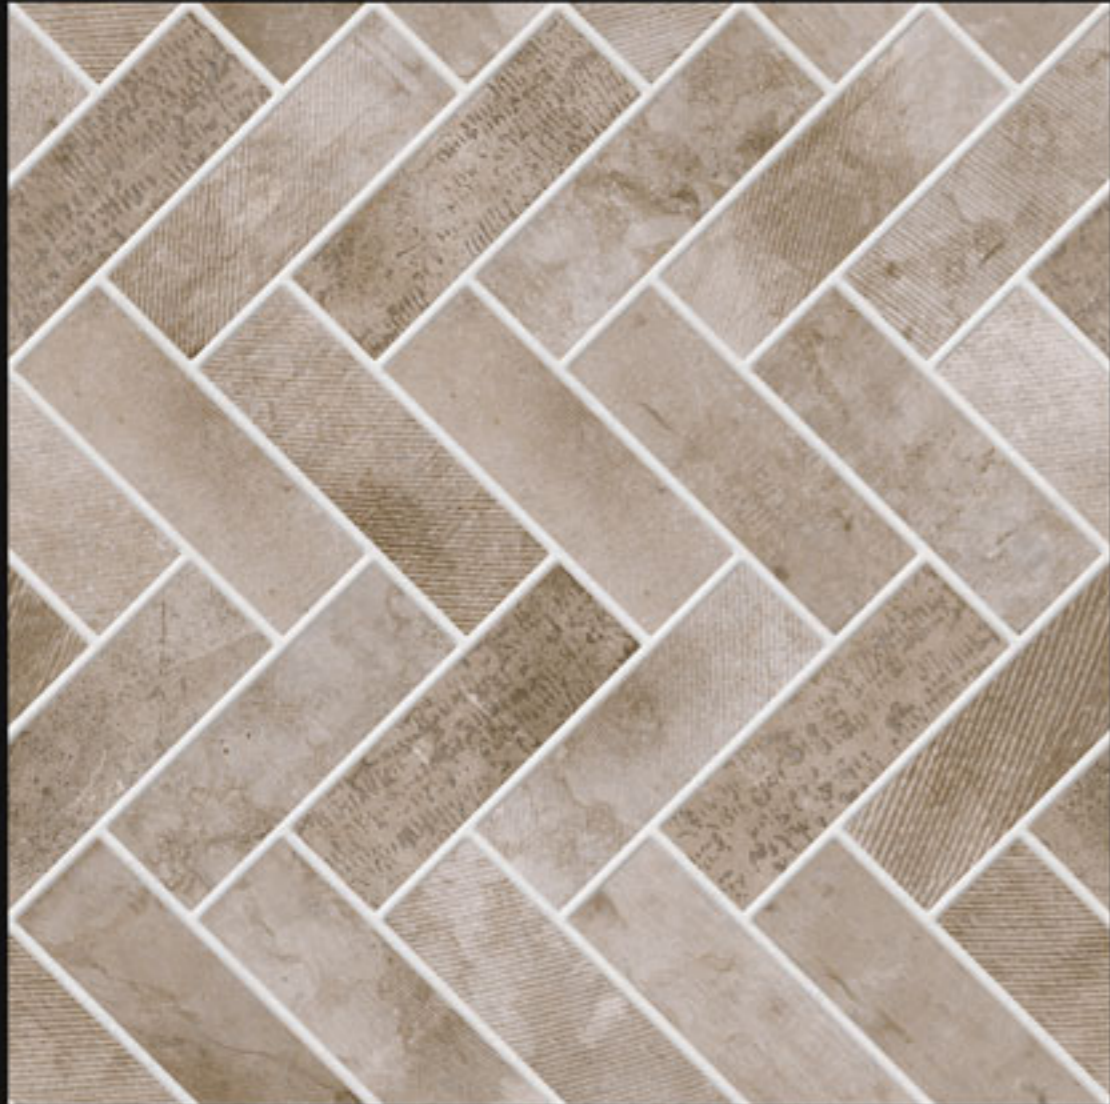

Finish:

Matt

Size:

600x600mm

Series:

Carving Series

CRV-196