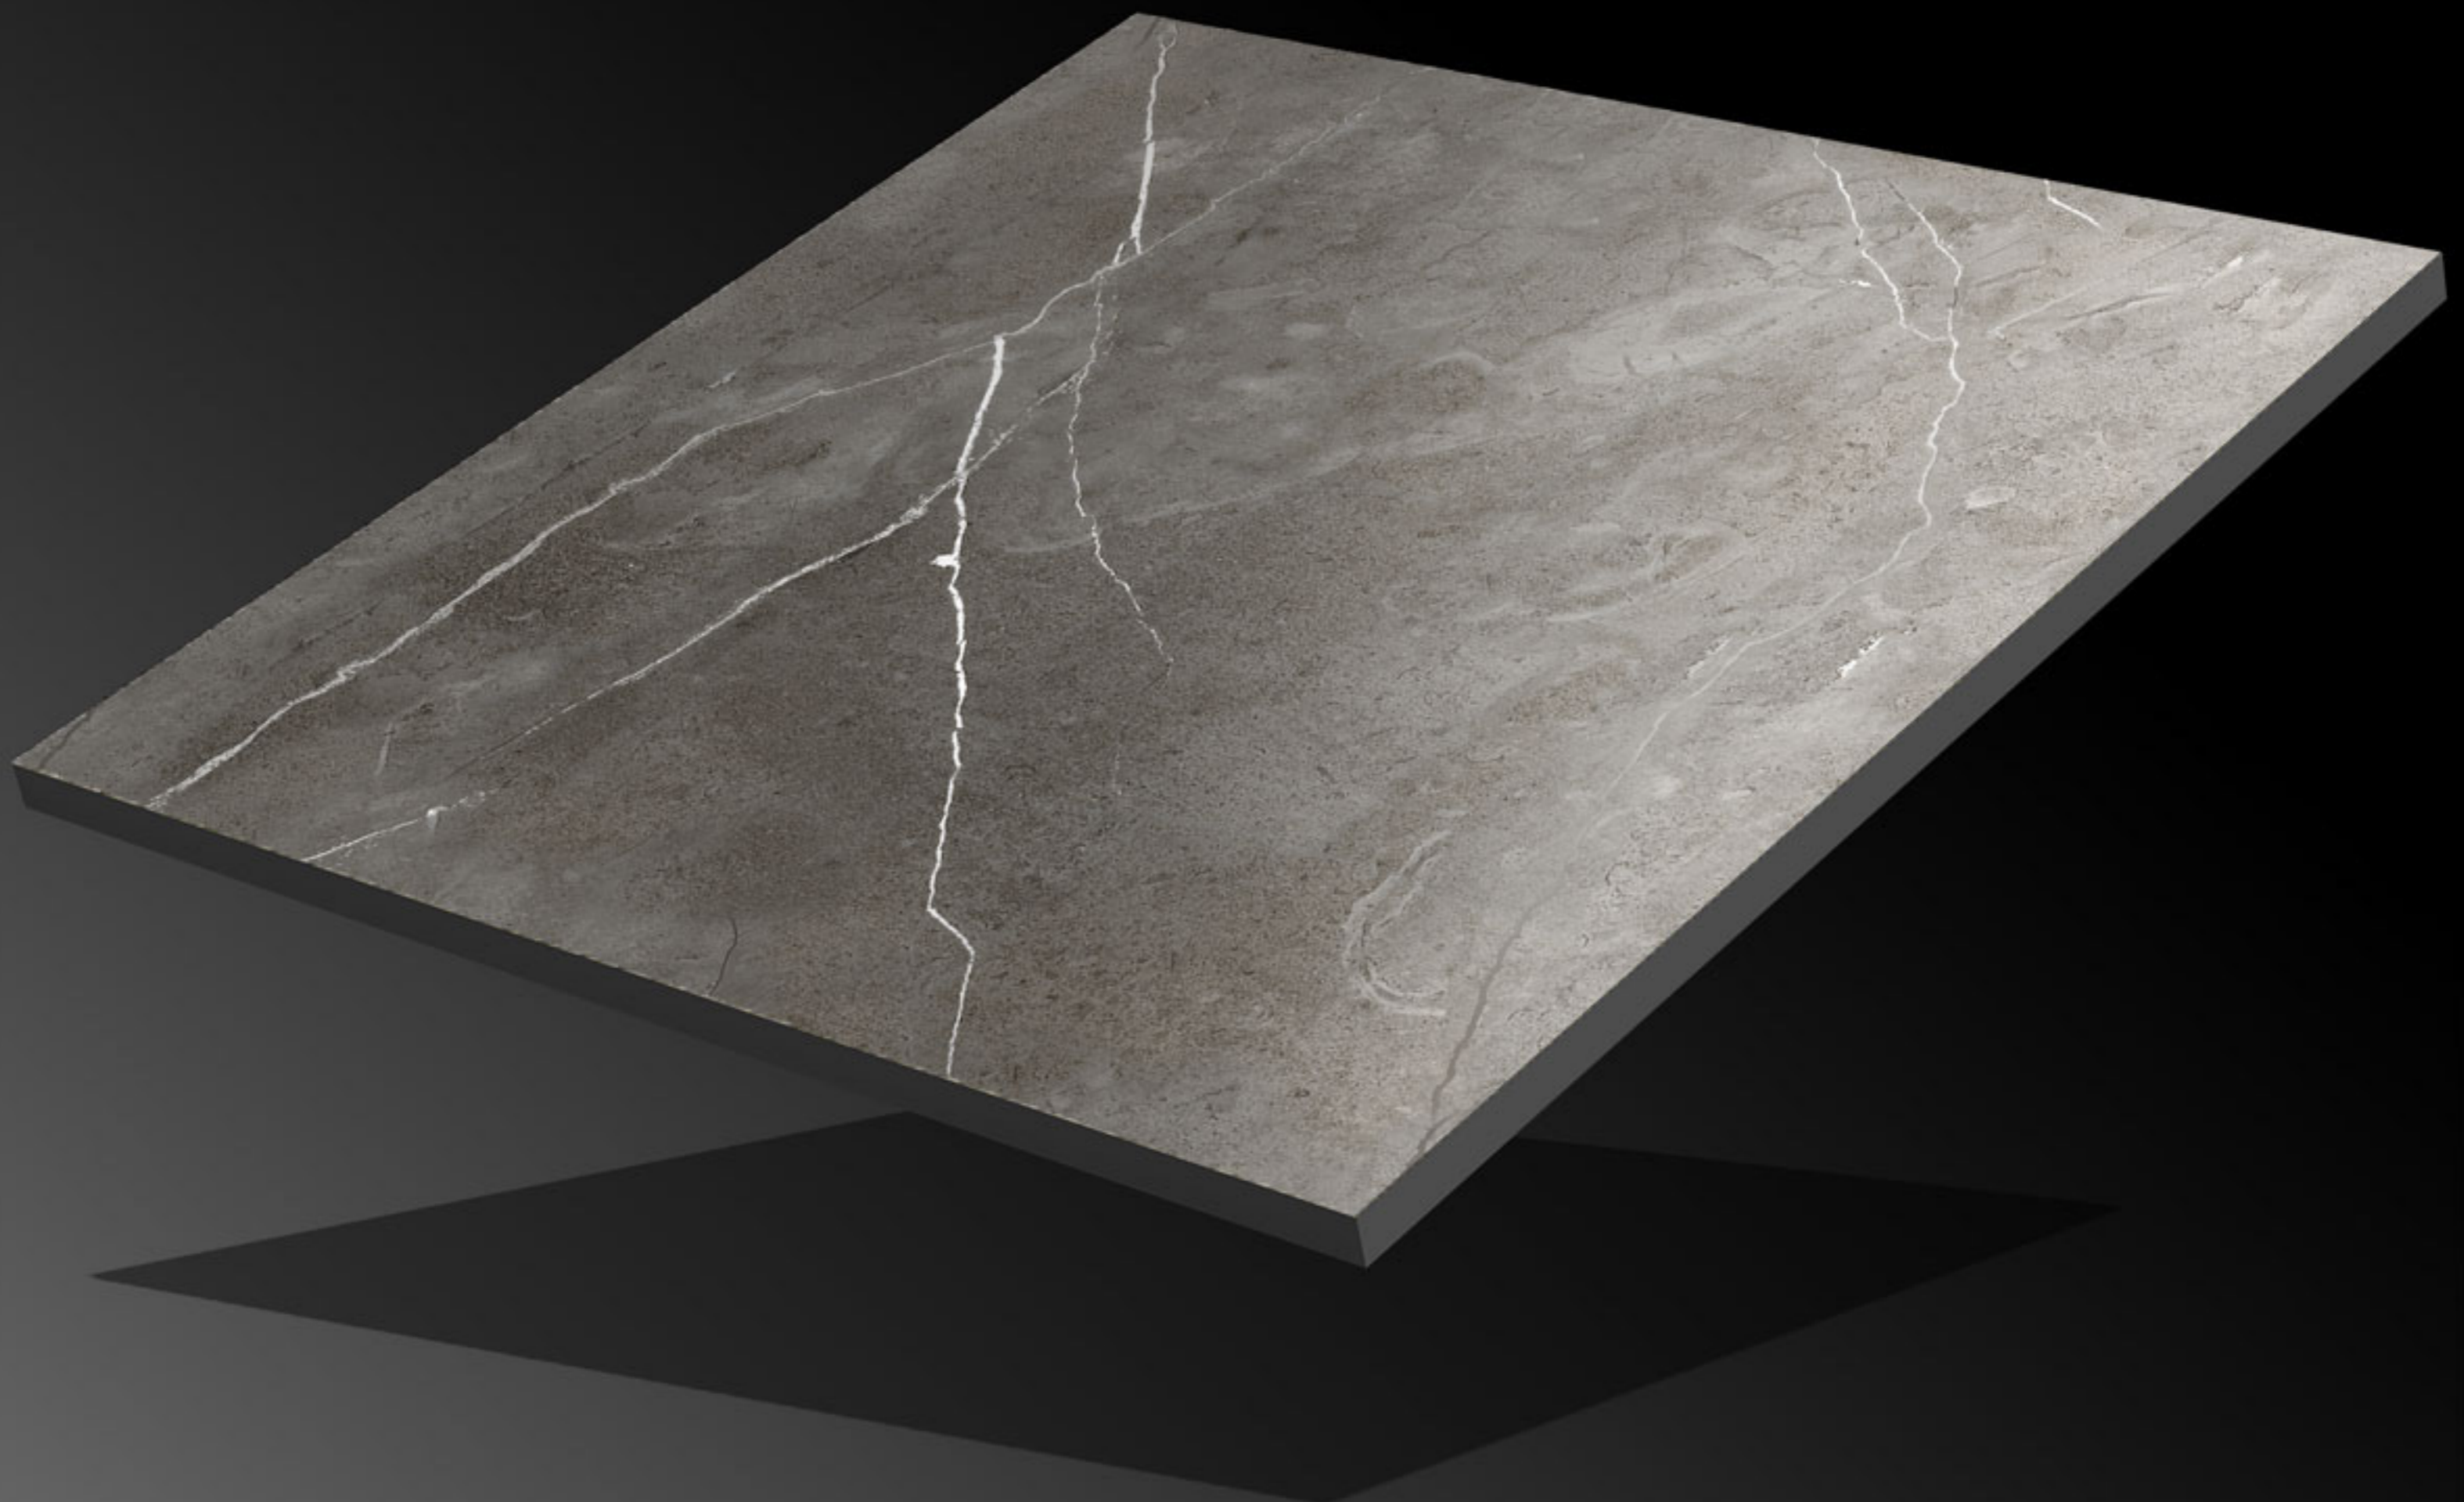

Finish:

Matt

Size:

600x600mm

Series:

Carving Series

CRV-157

Finish: