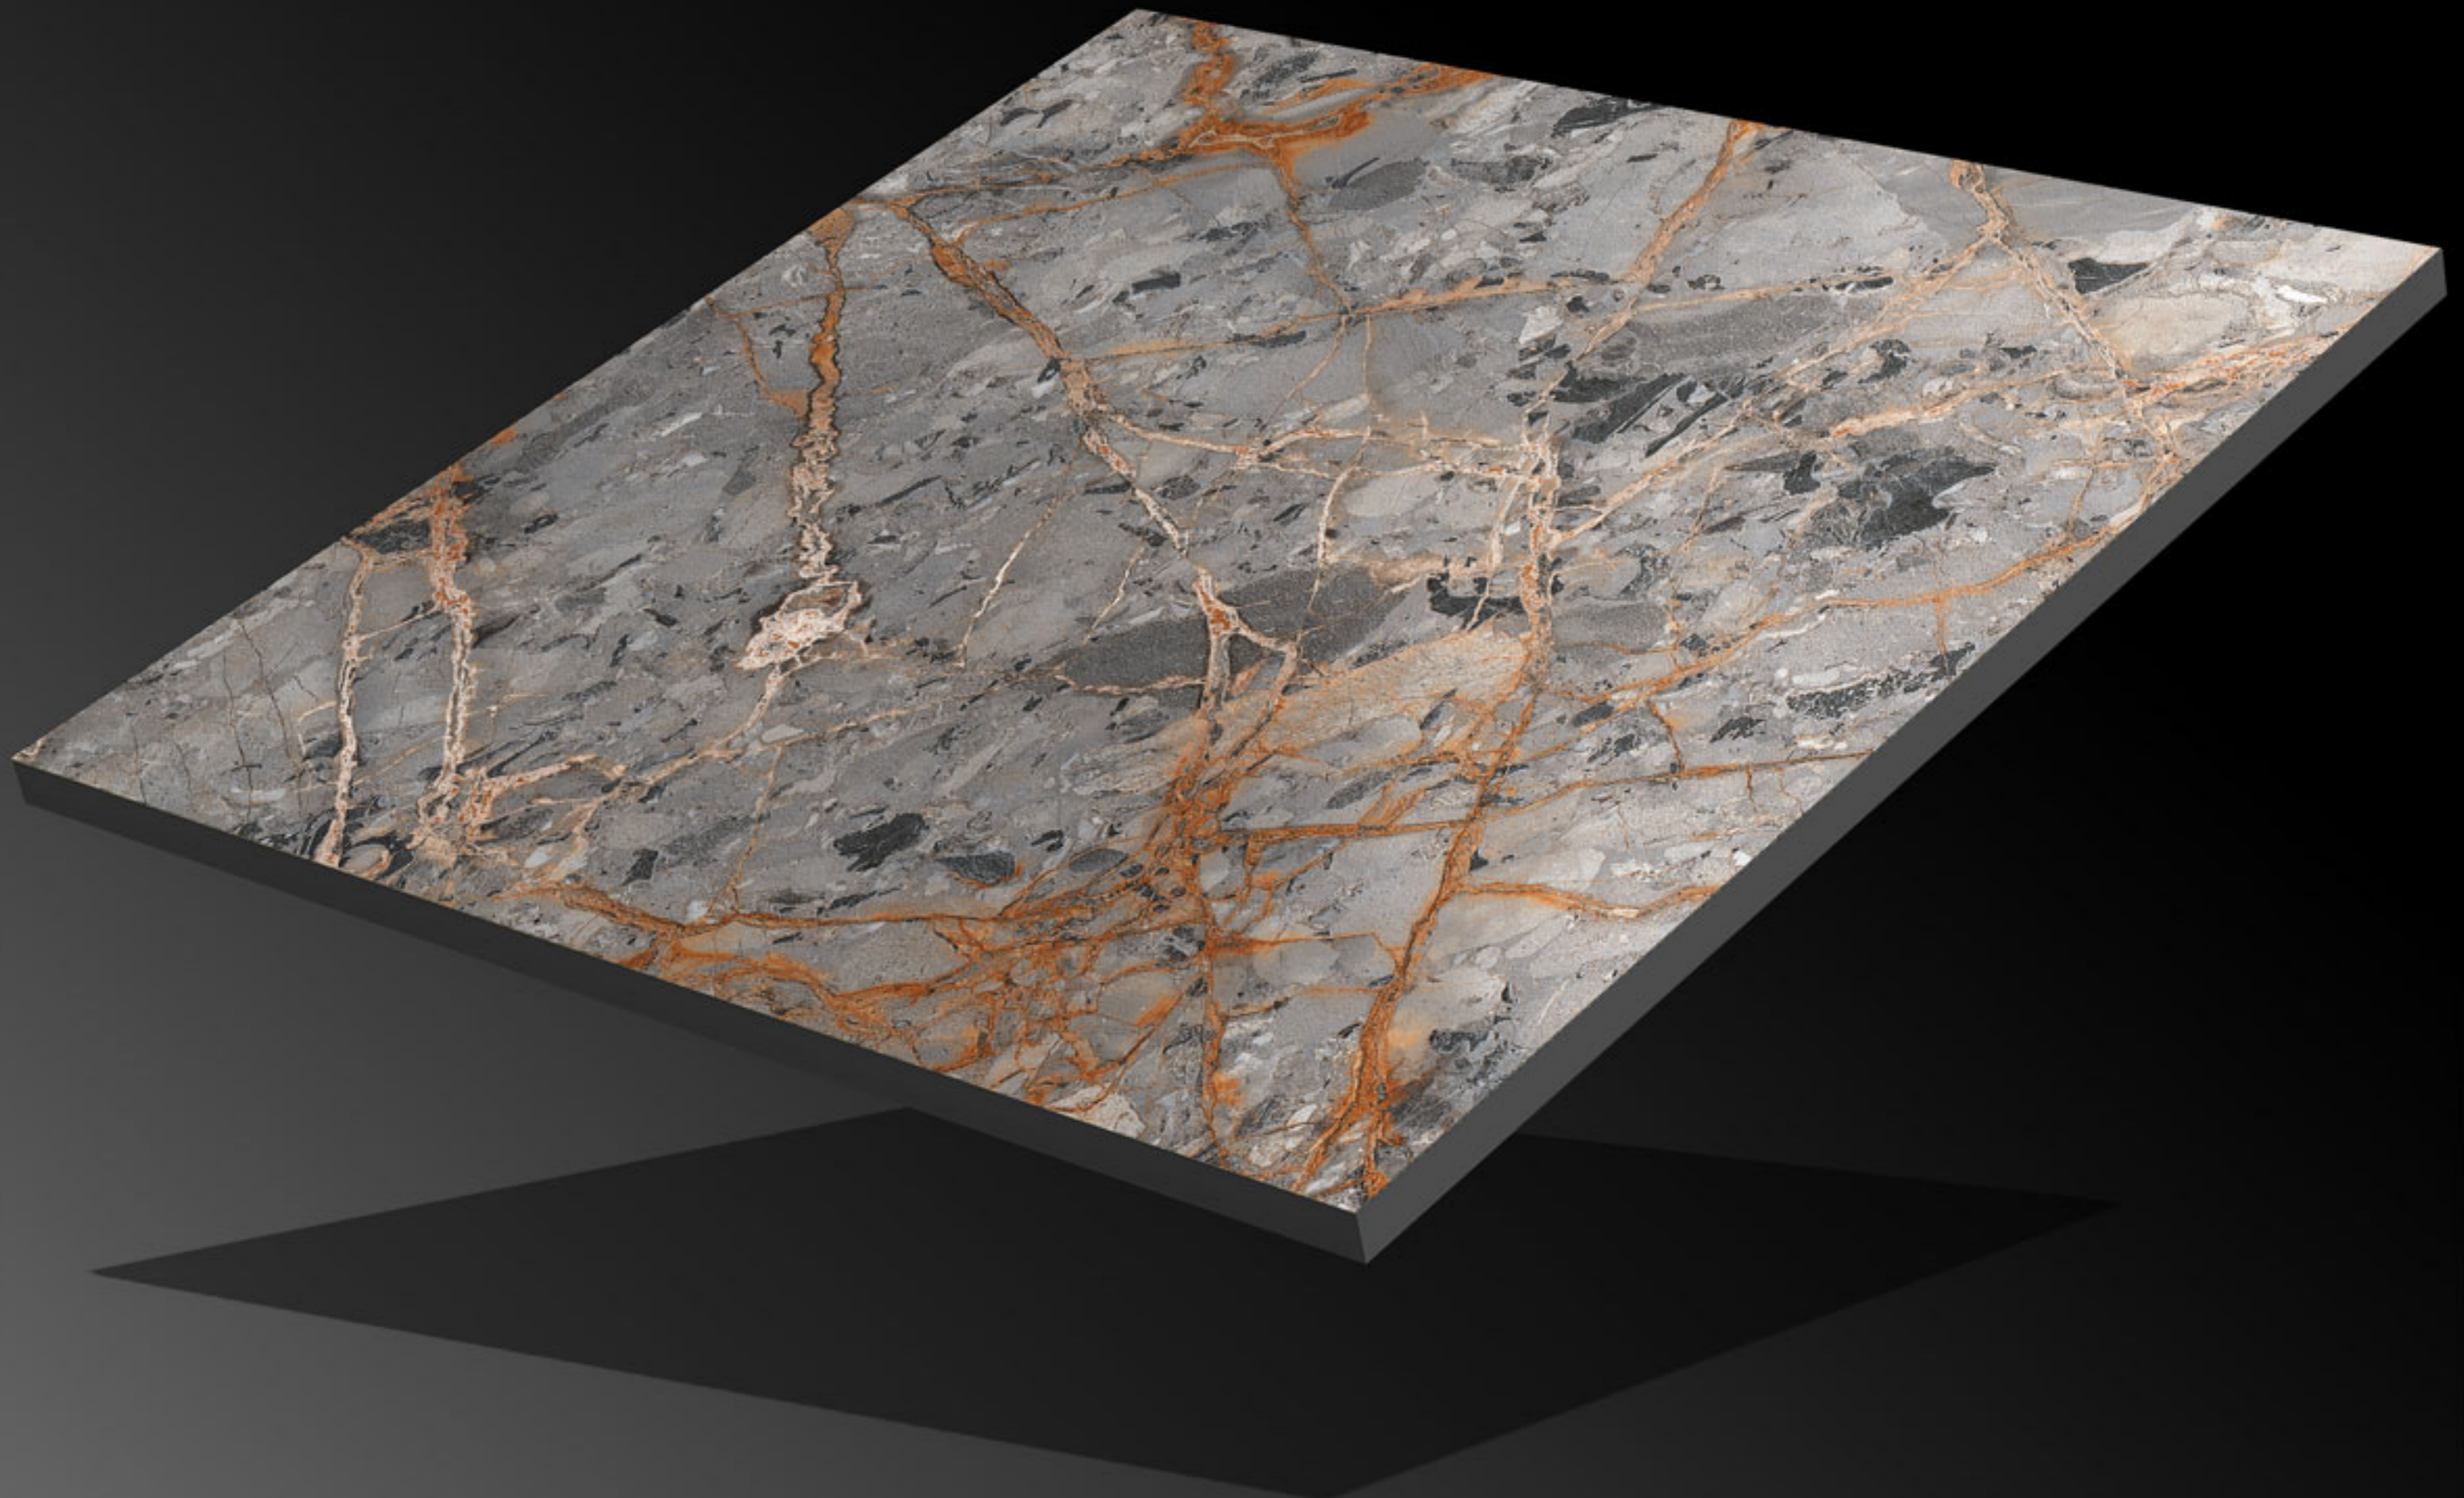

Finish:
Matt

Size:
600x600mm

Series:
Carving Series

CRV-130

Finish:
Matt

Size:
600x600mm

Series:
Carving Series

CRV-131