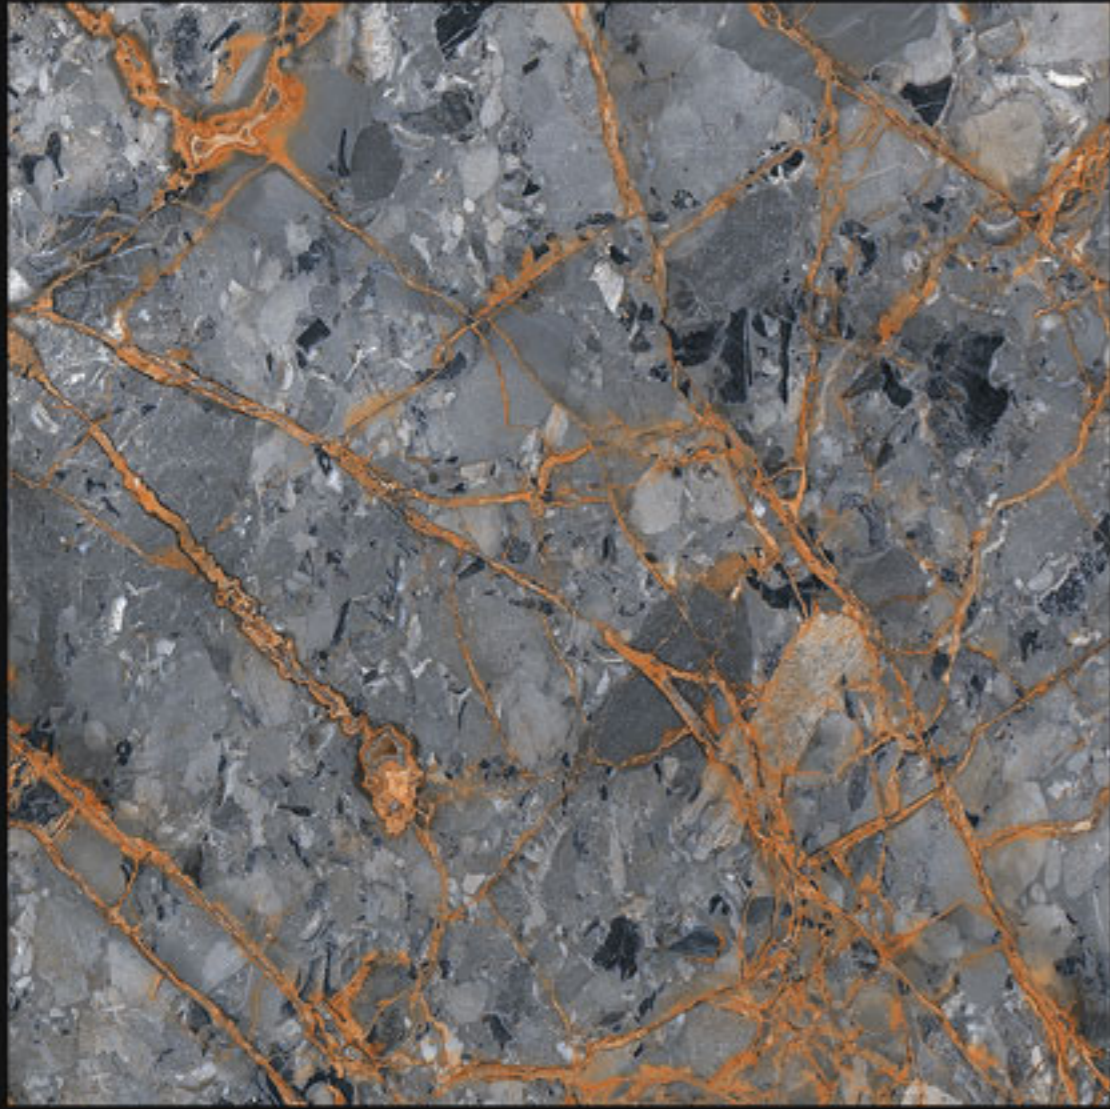

Finish:
Matt

Size:
600x600mm

Series:
Carving Series

CRV-130