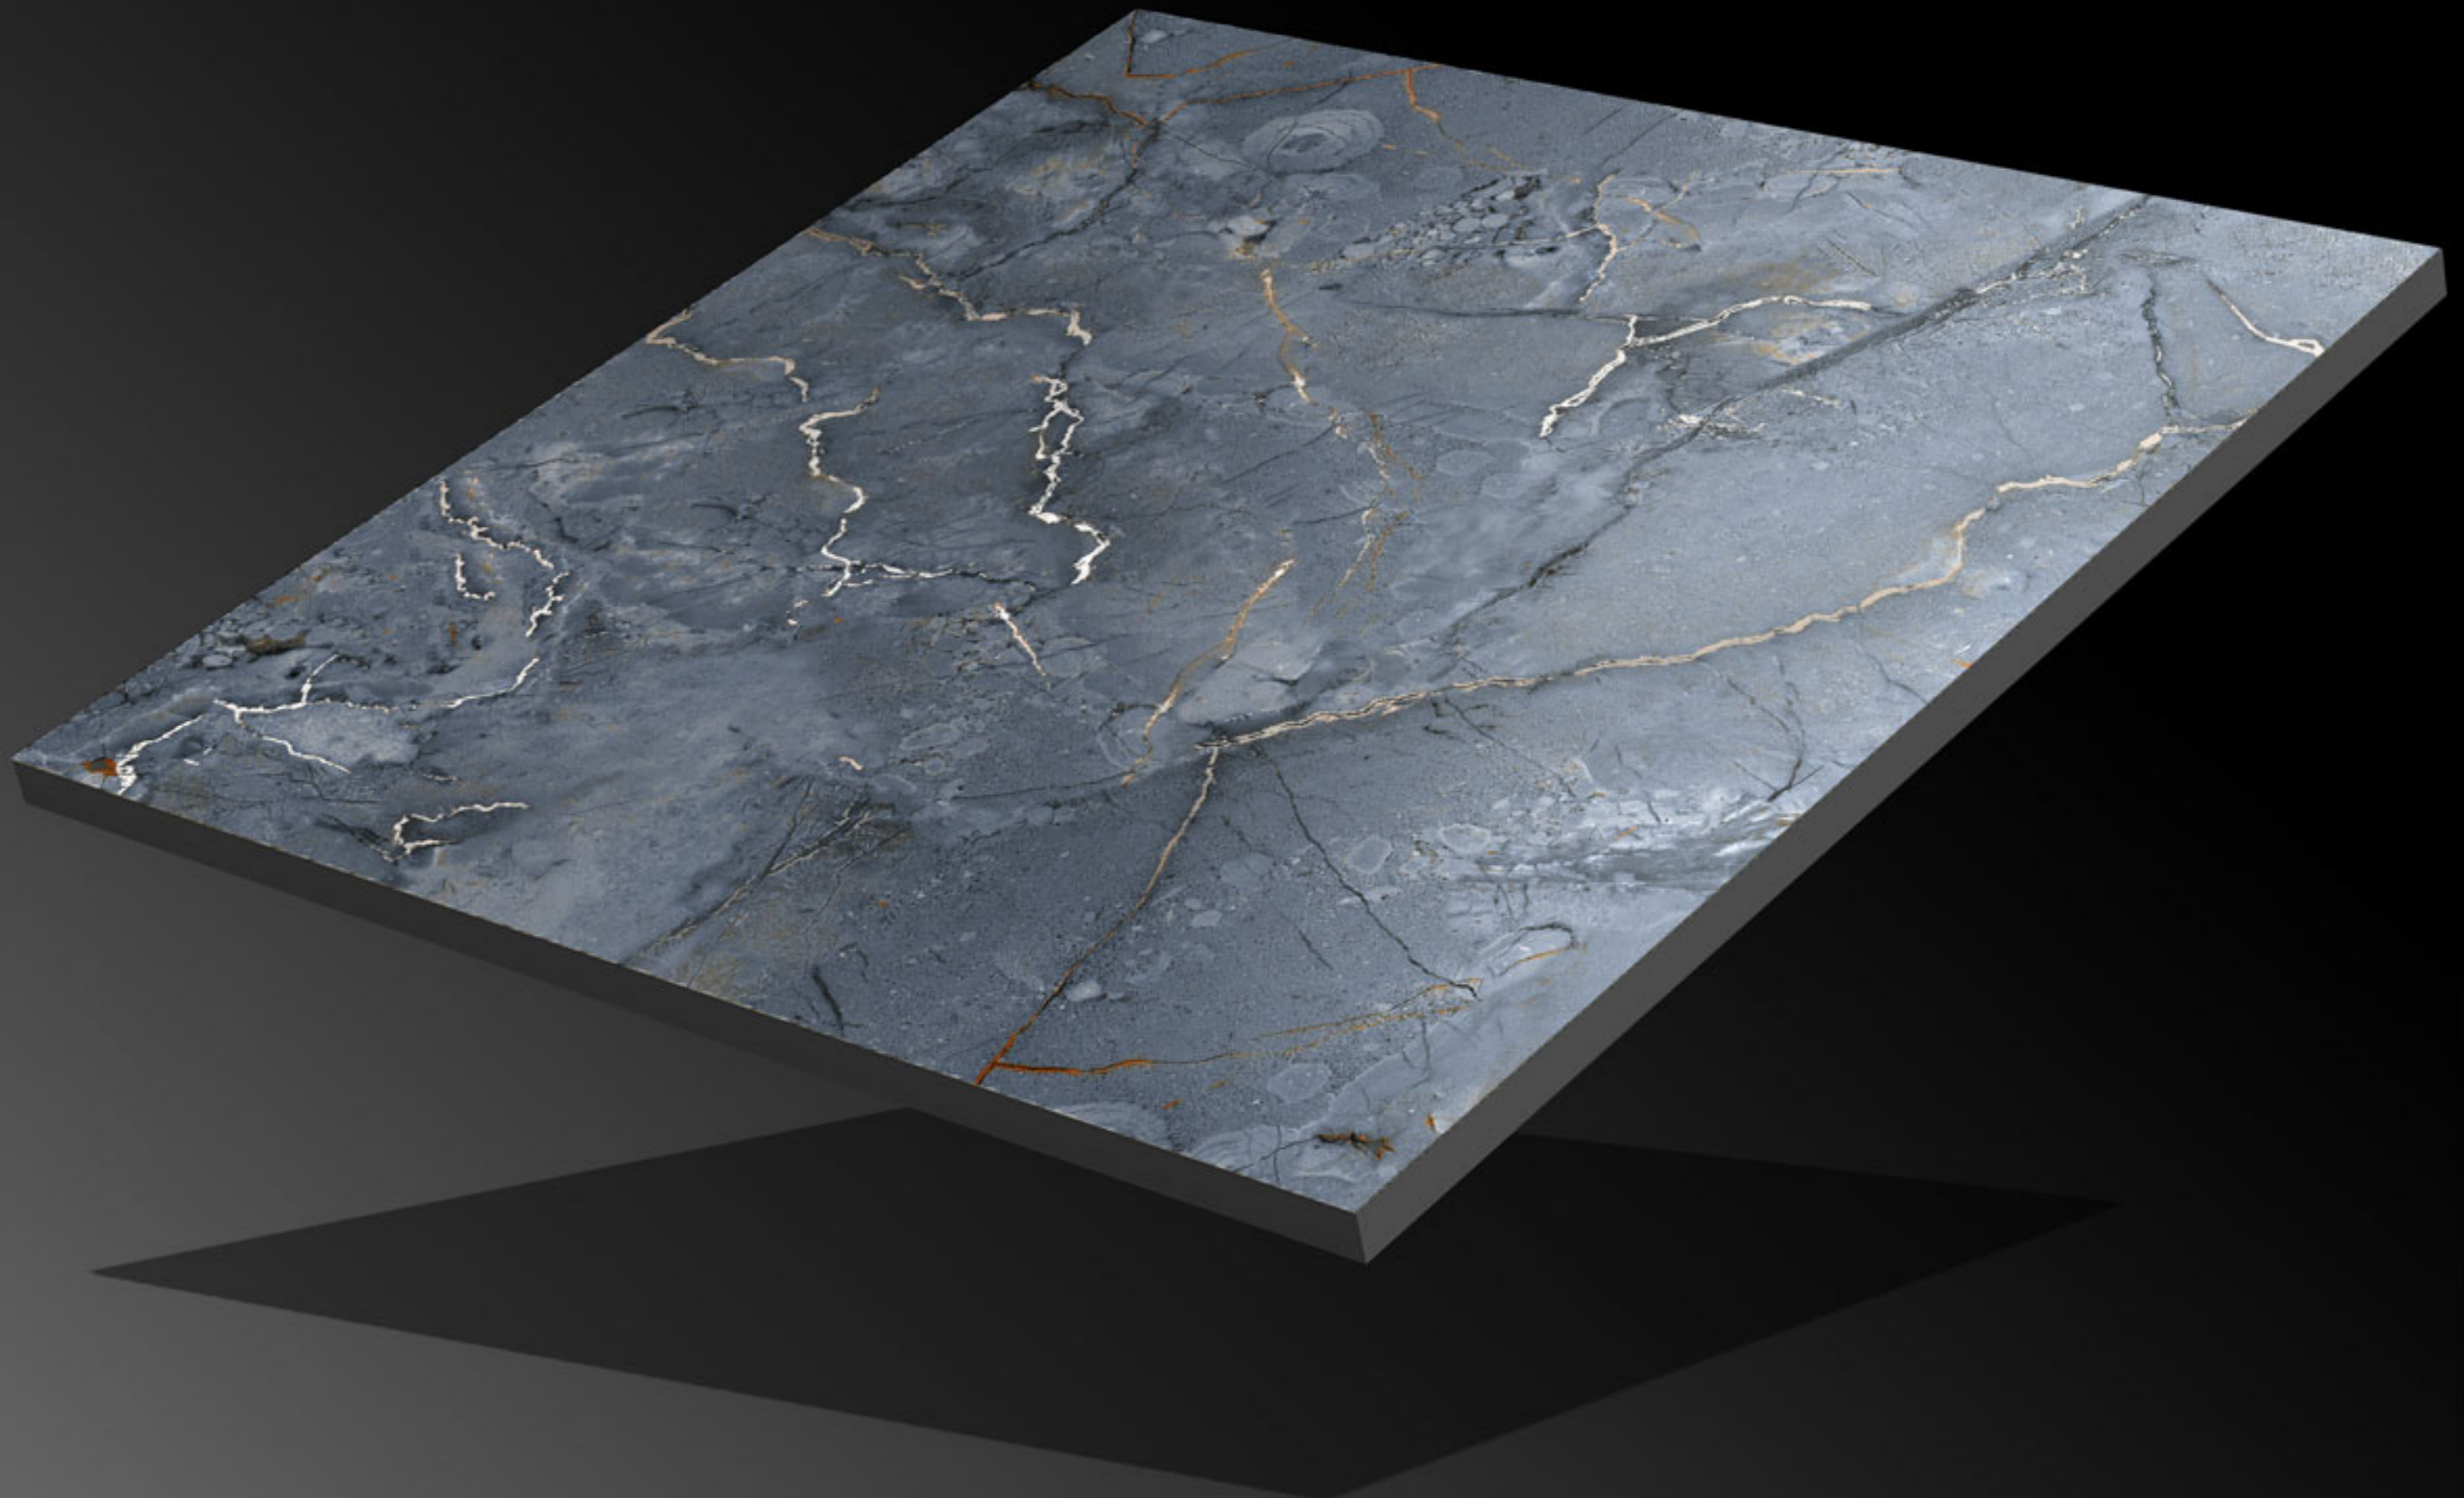

Finish:
Matt

Size:
600x600mm

Series:
Carving Series

CRV-132

Finish:
Matt

Size:
600x600mm

Series:
Carving Series

CRV-133