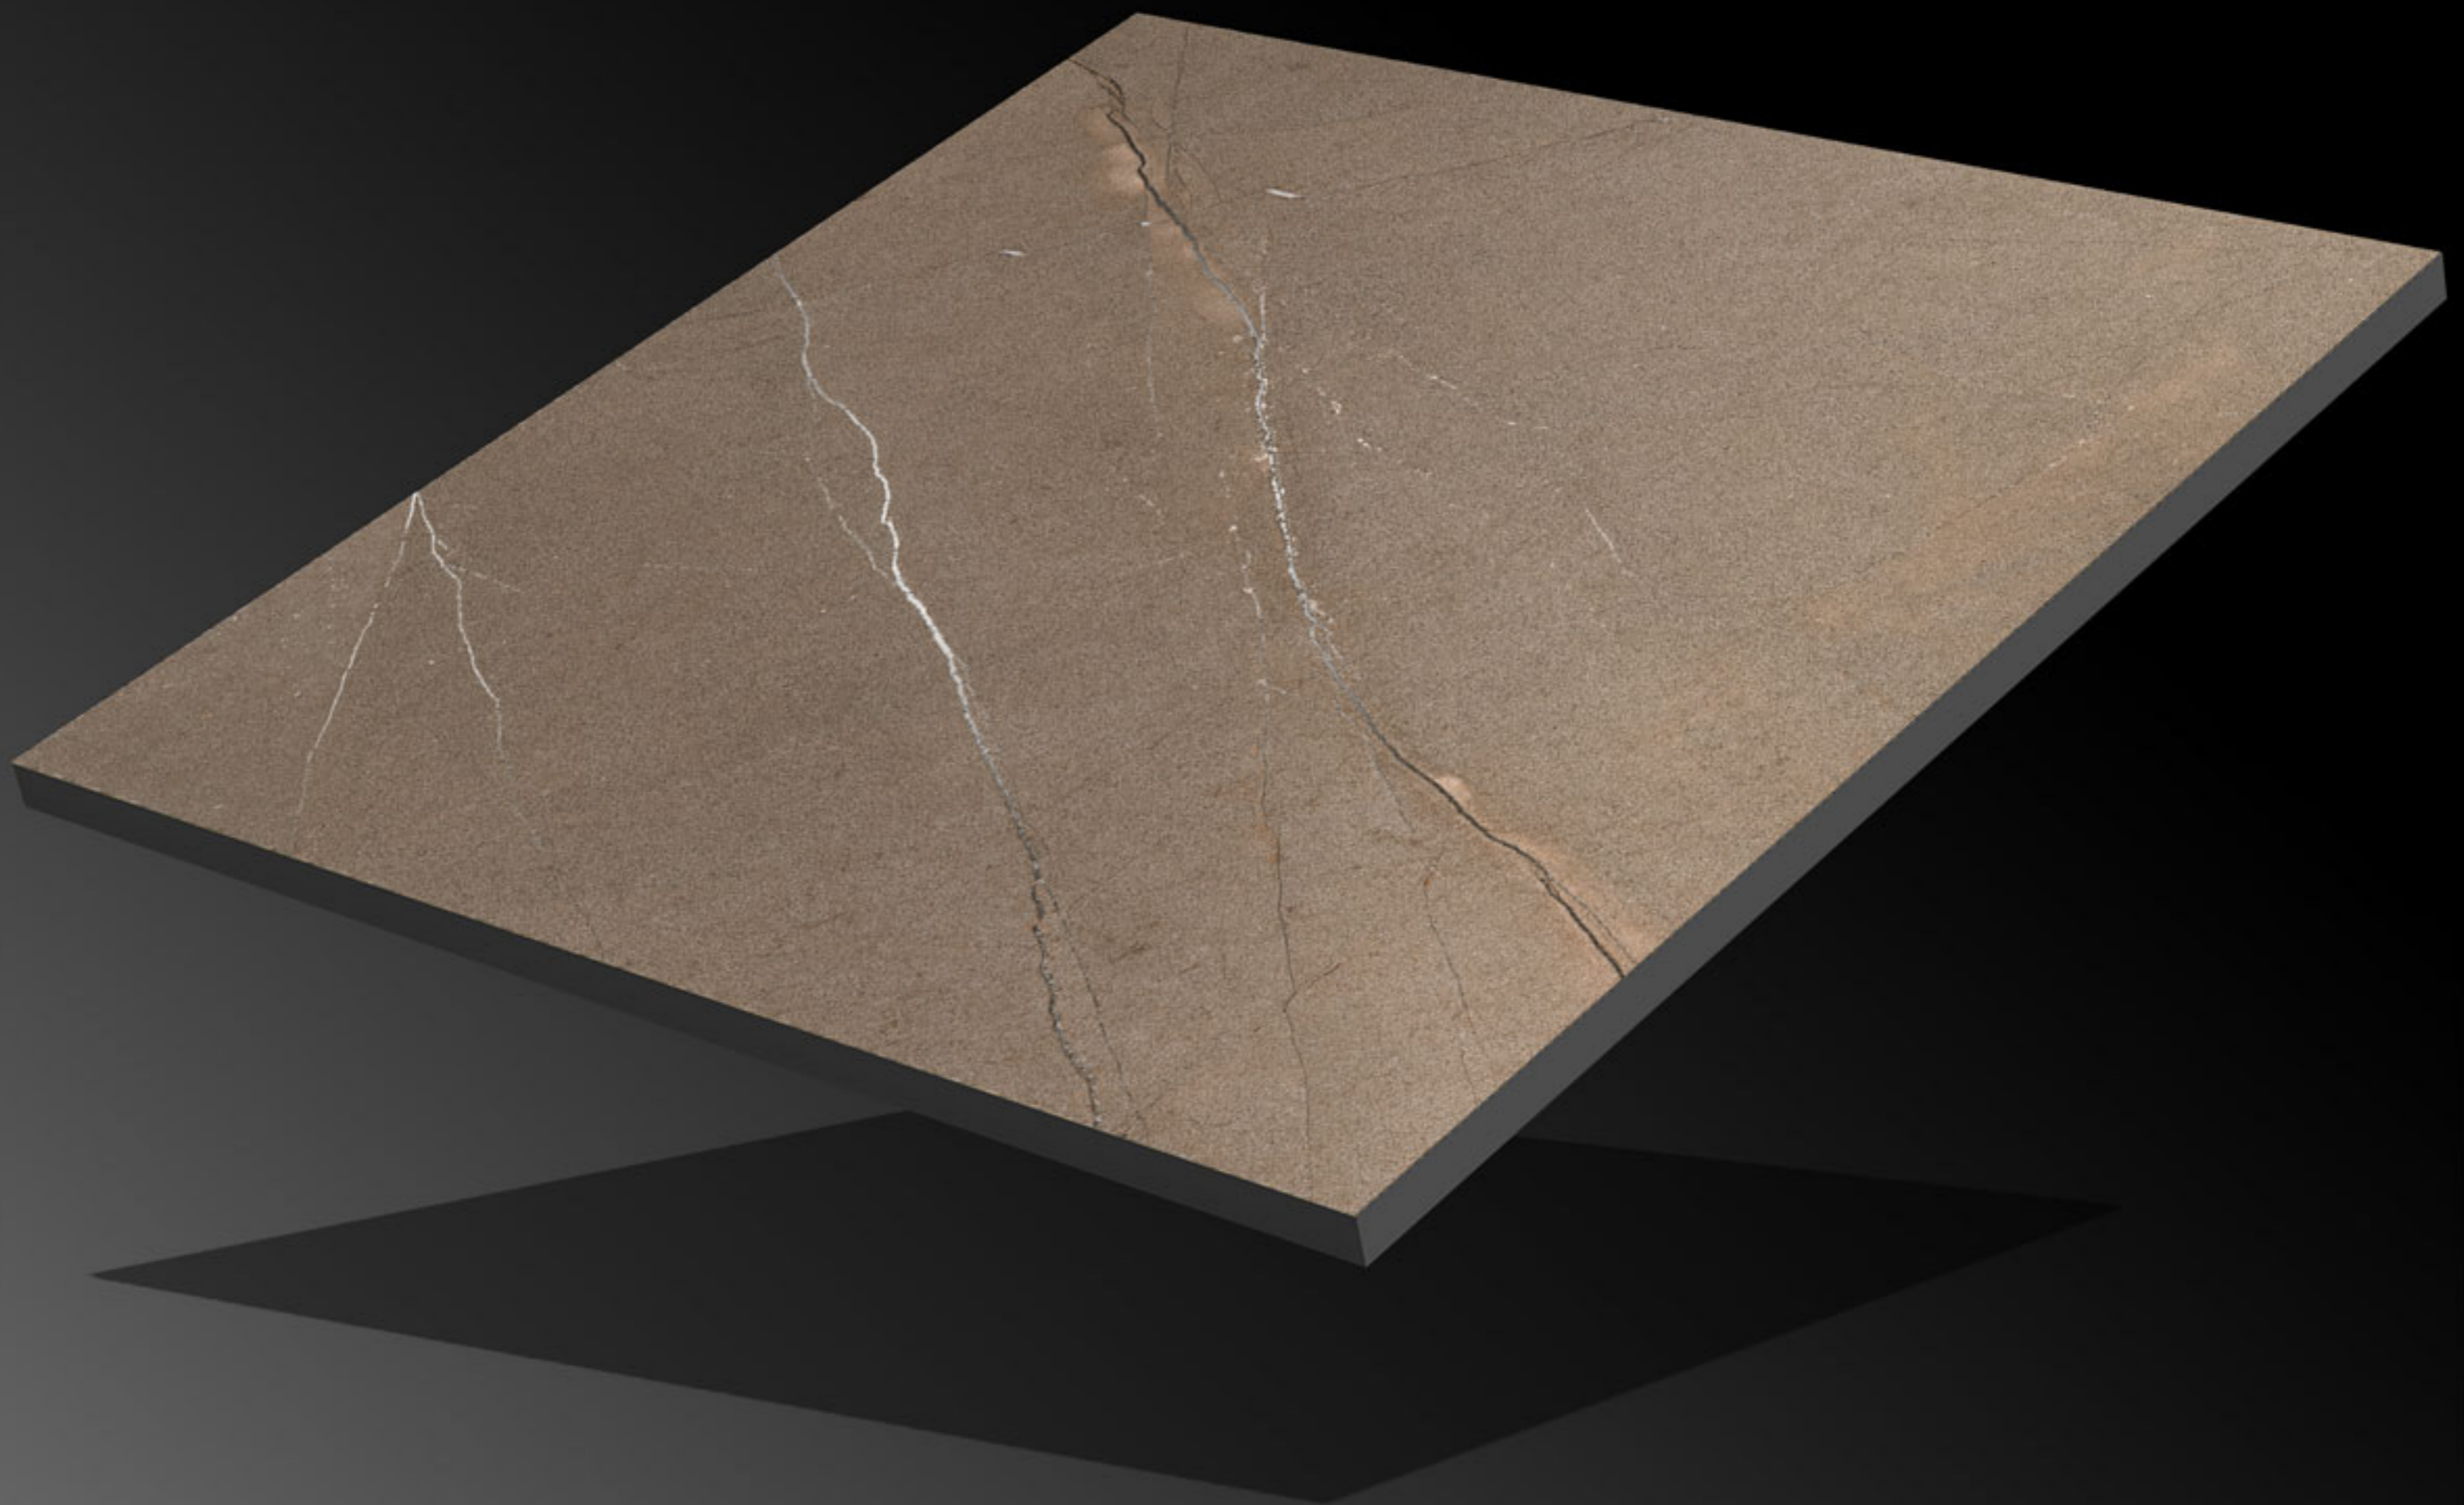

Size:

600x600mm

Series:

Carving Series

CRV-181

Finish:

Matt

Size: