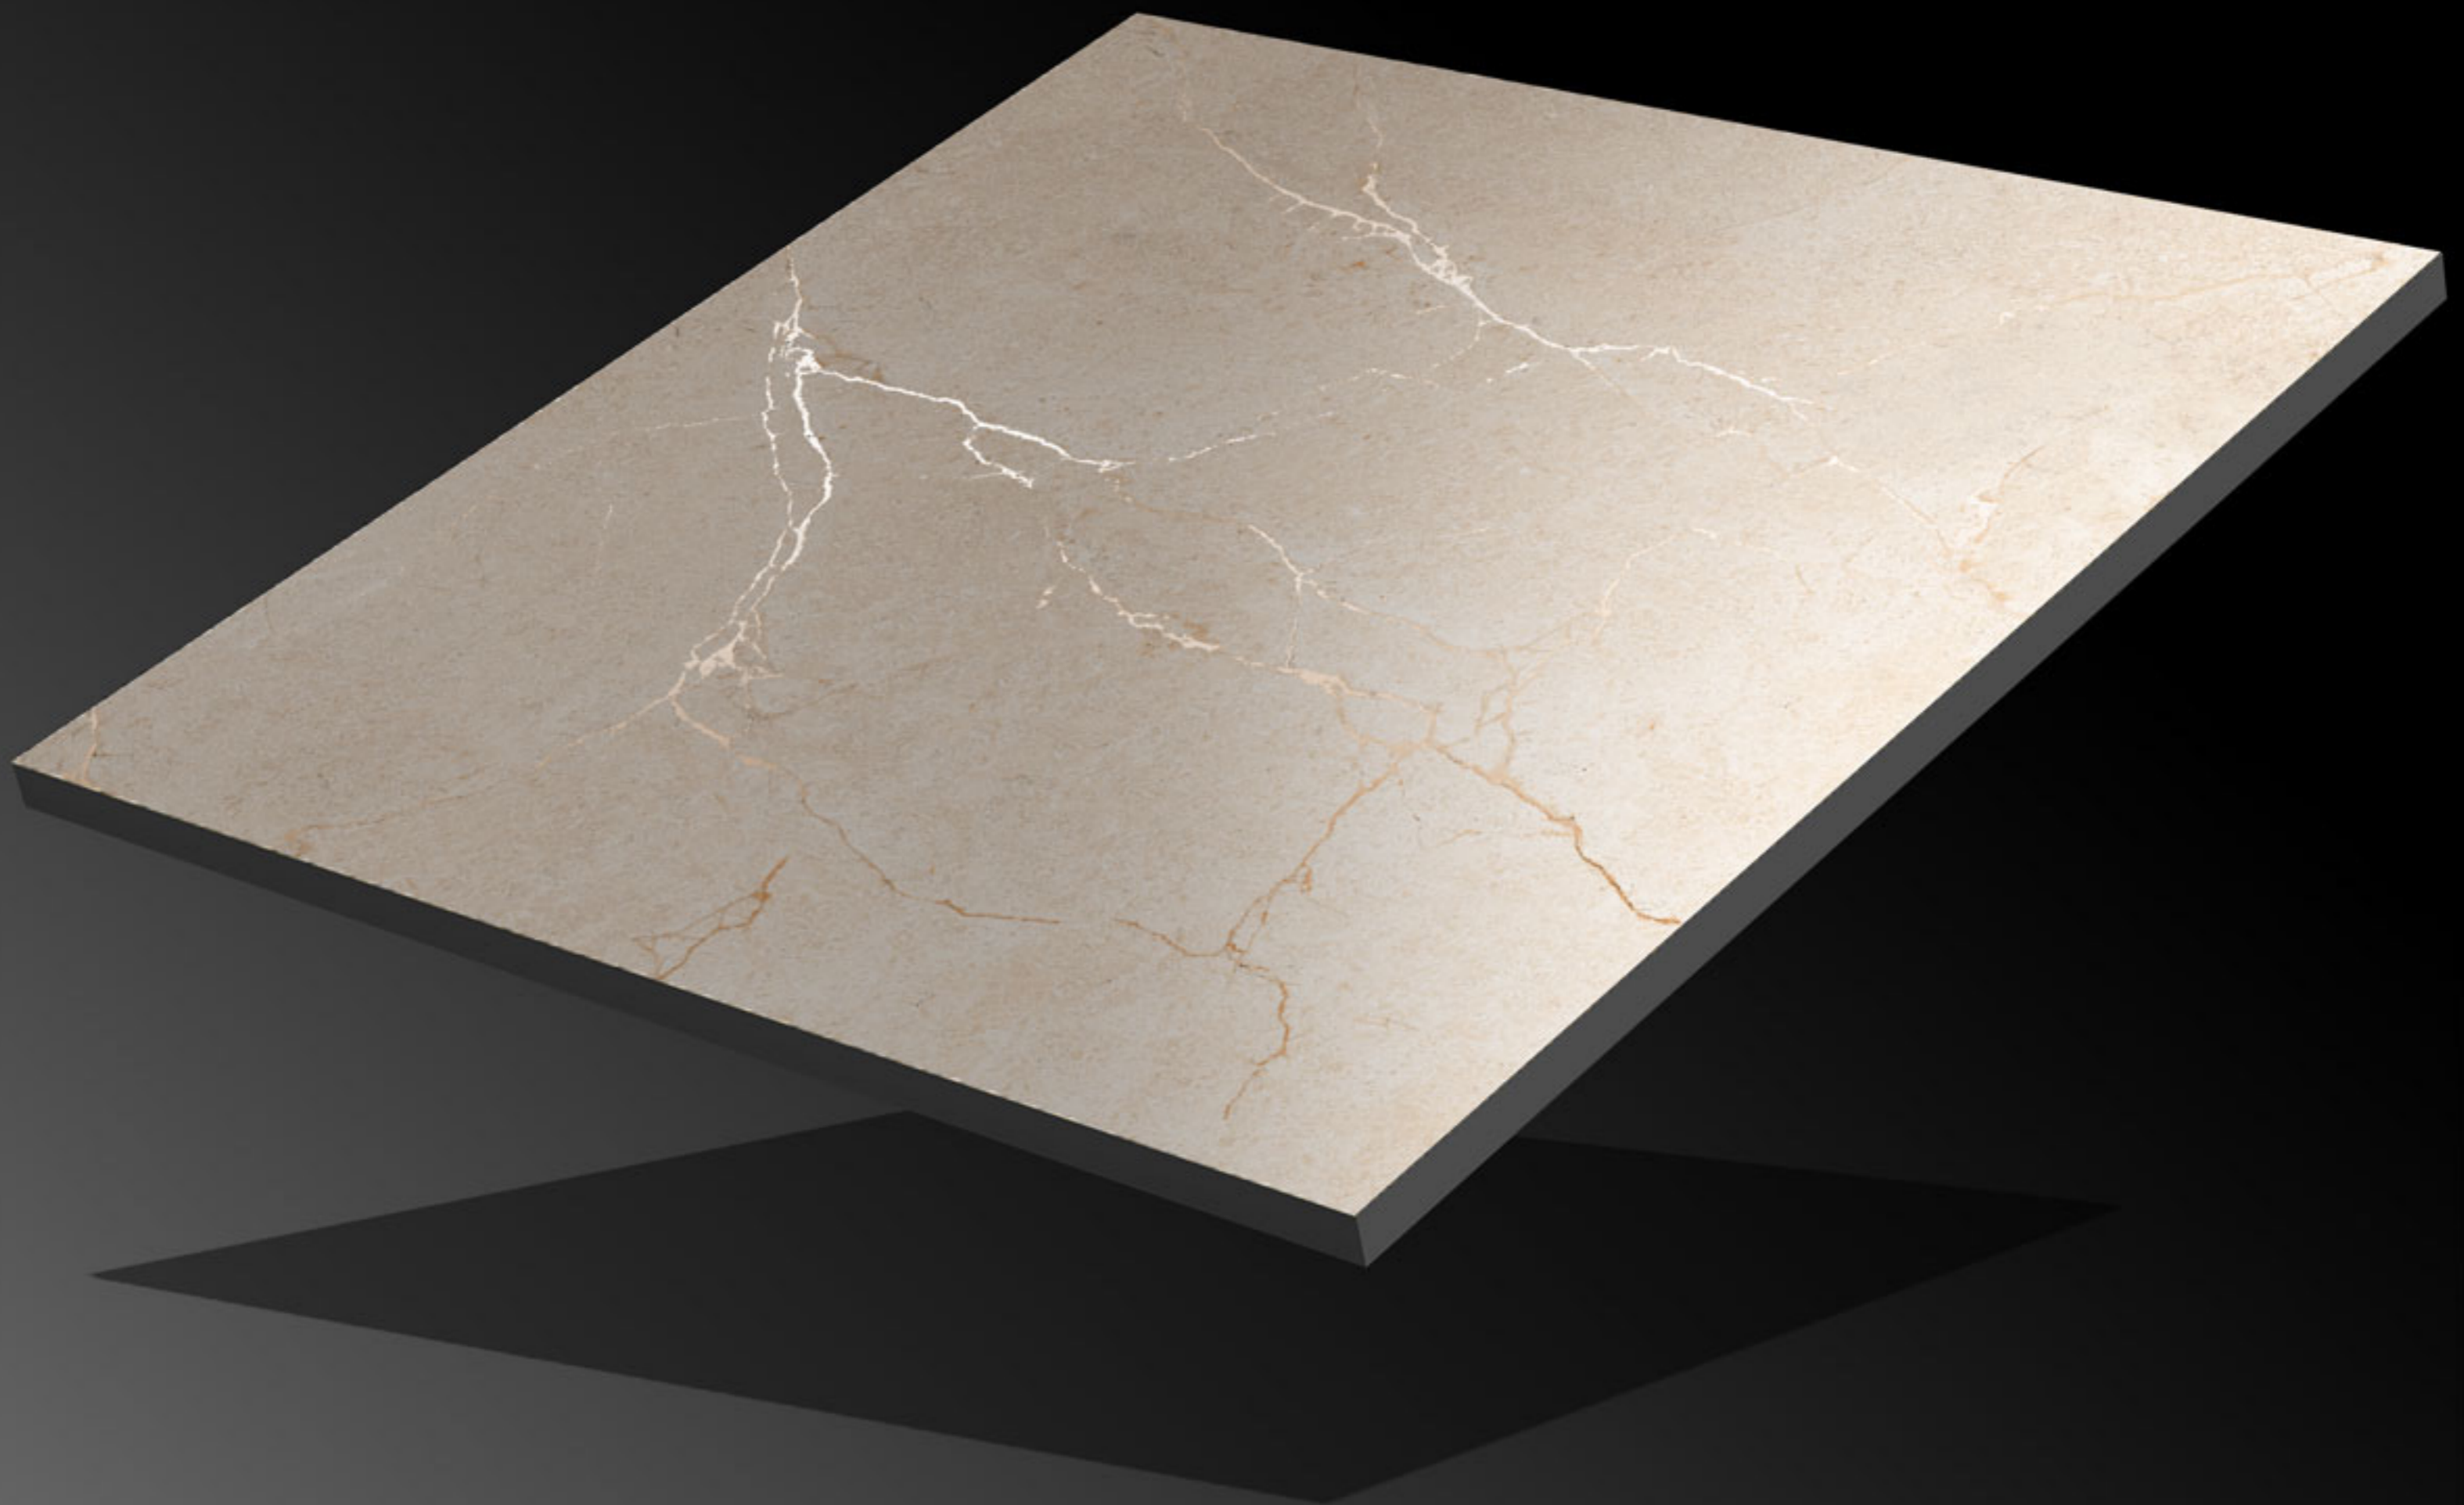

Finish:

Matt

Size:

600x600mm

Series:

Carving Series

CRV-151