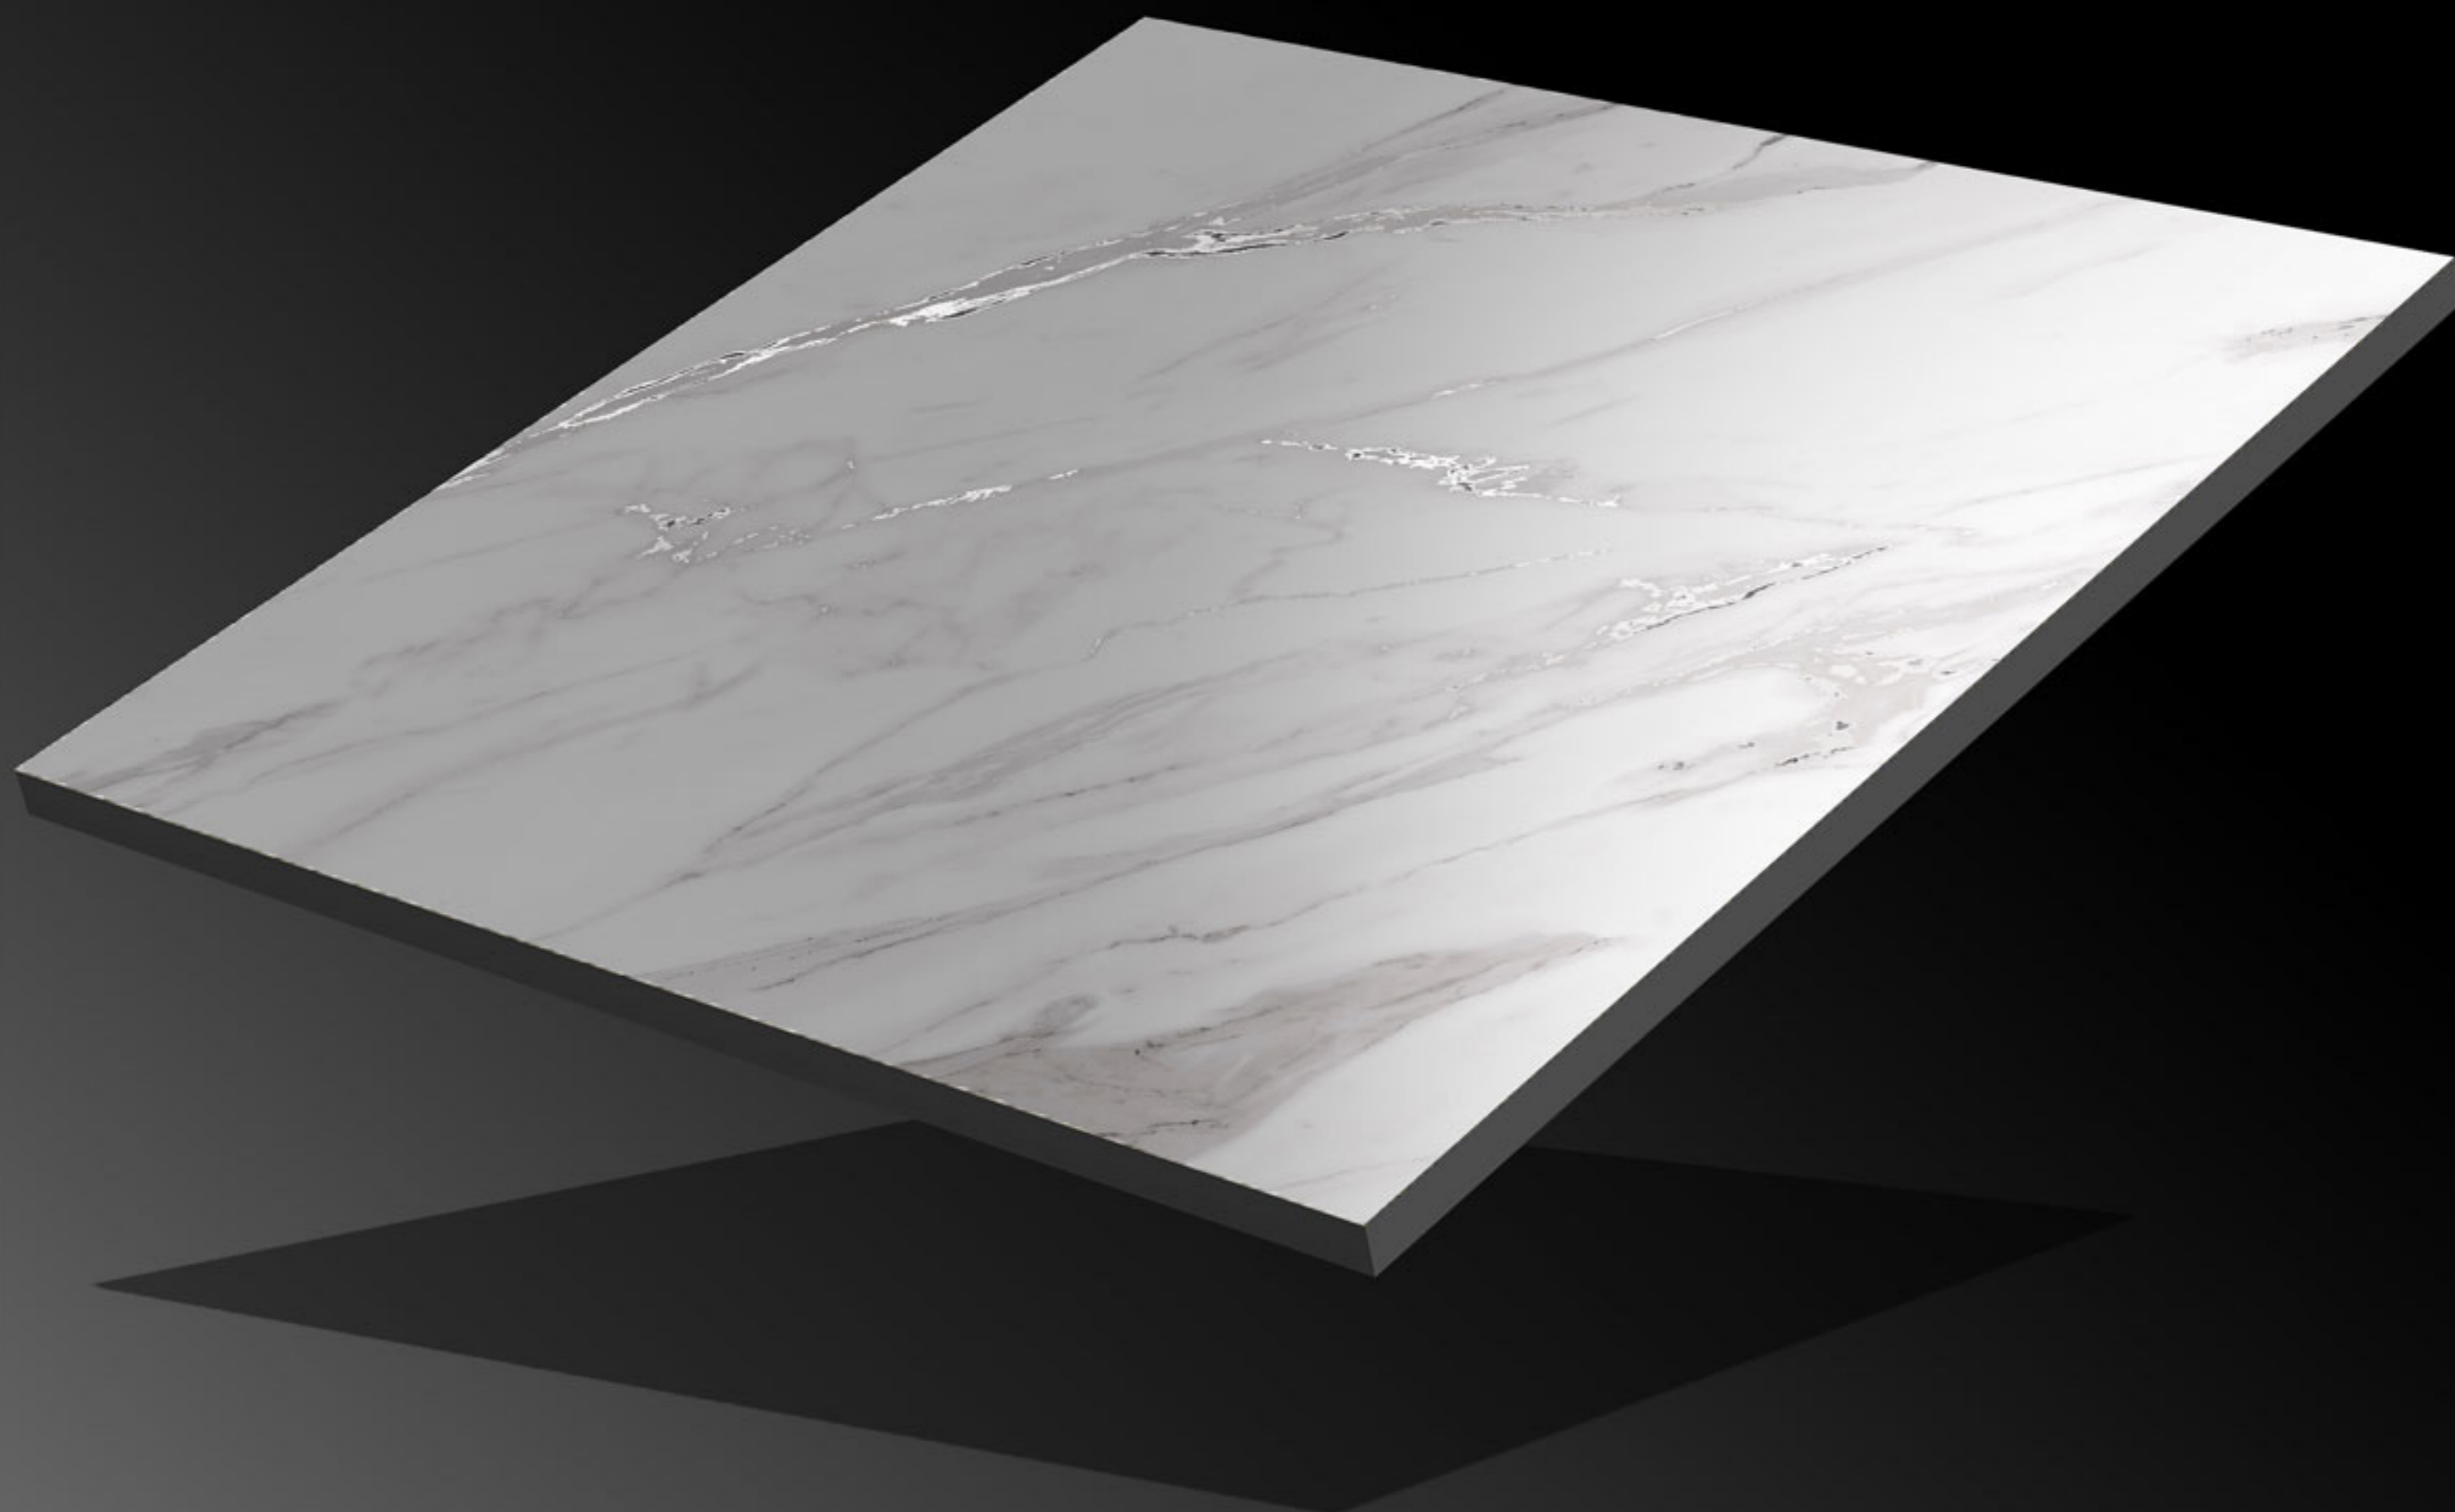

Size:

600x600mm

Series:

Carving Series

CRV-159

Finish:

Matt

Size: