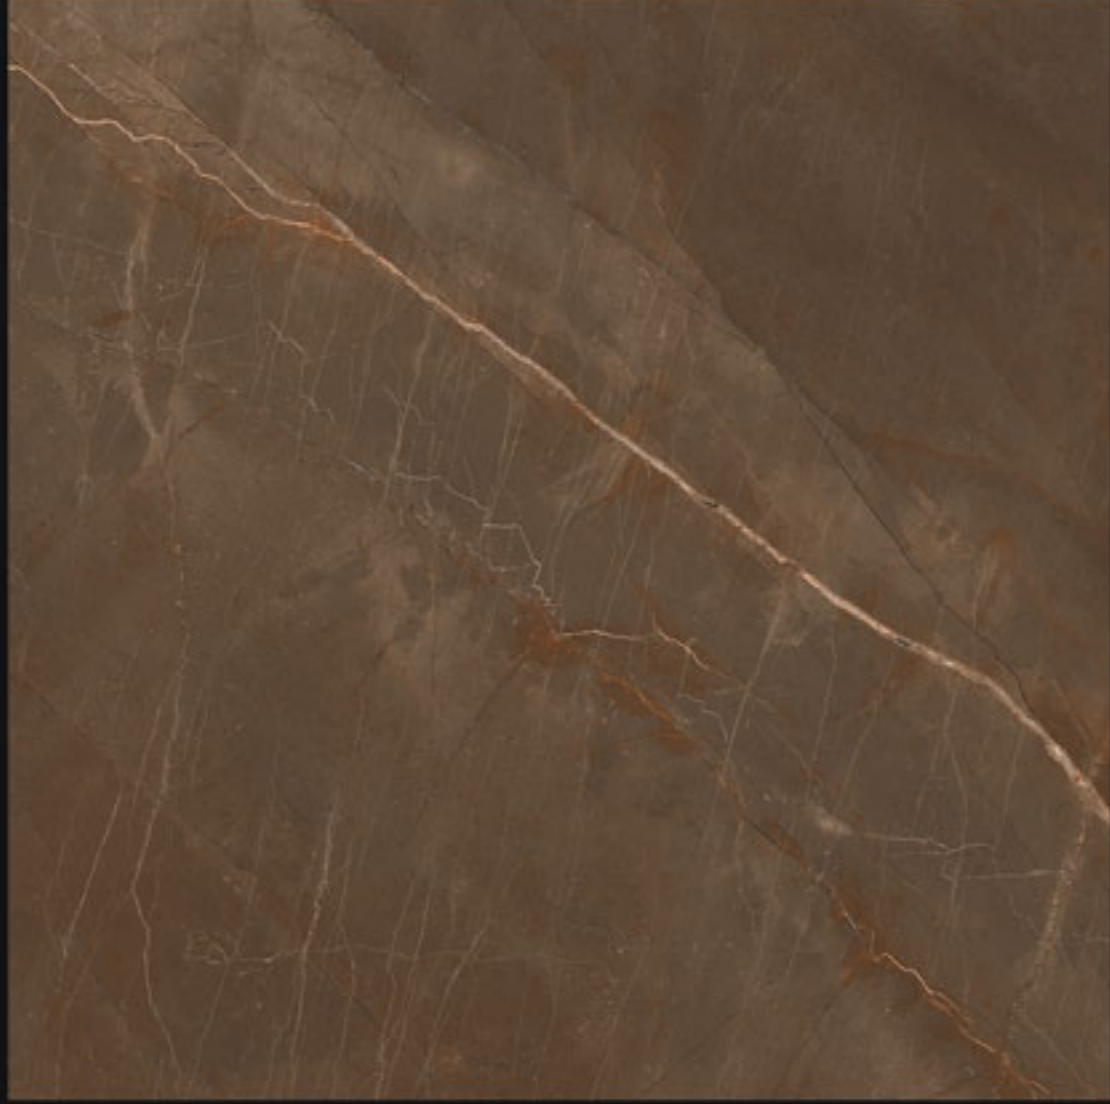

Finish:

Matt

Size:

600x600mm

Series:

Carving Series

CRV-108