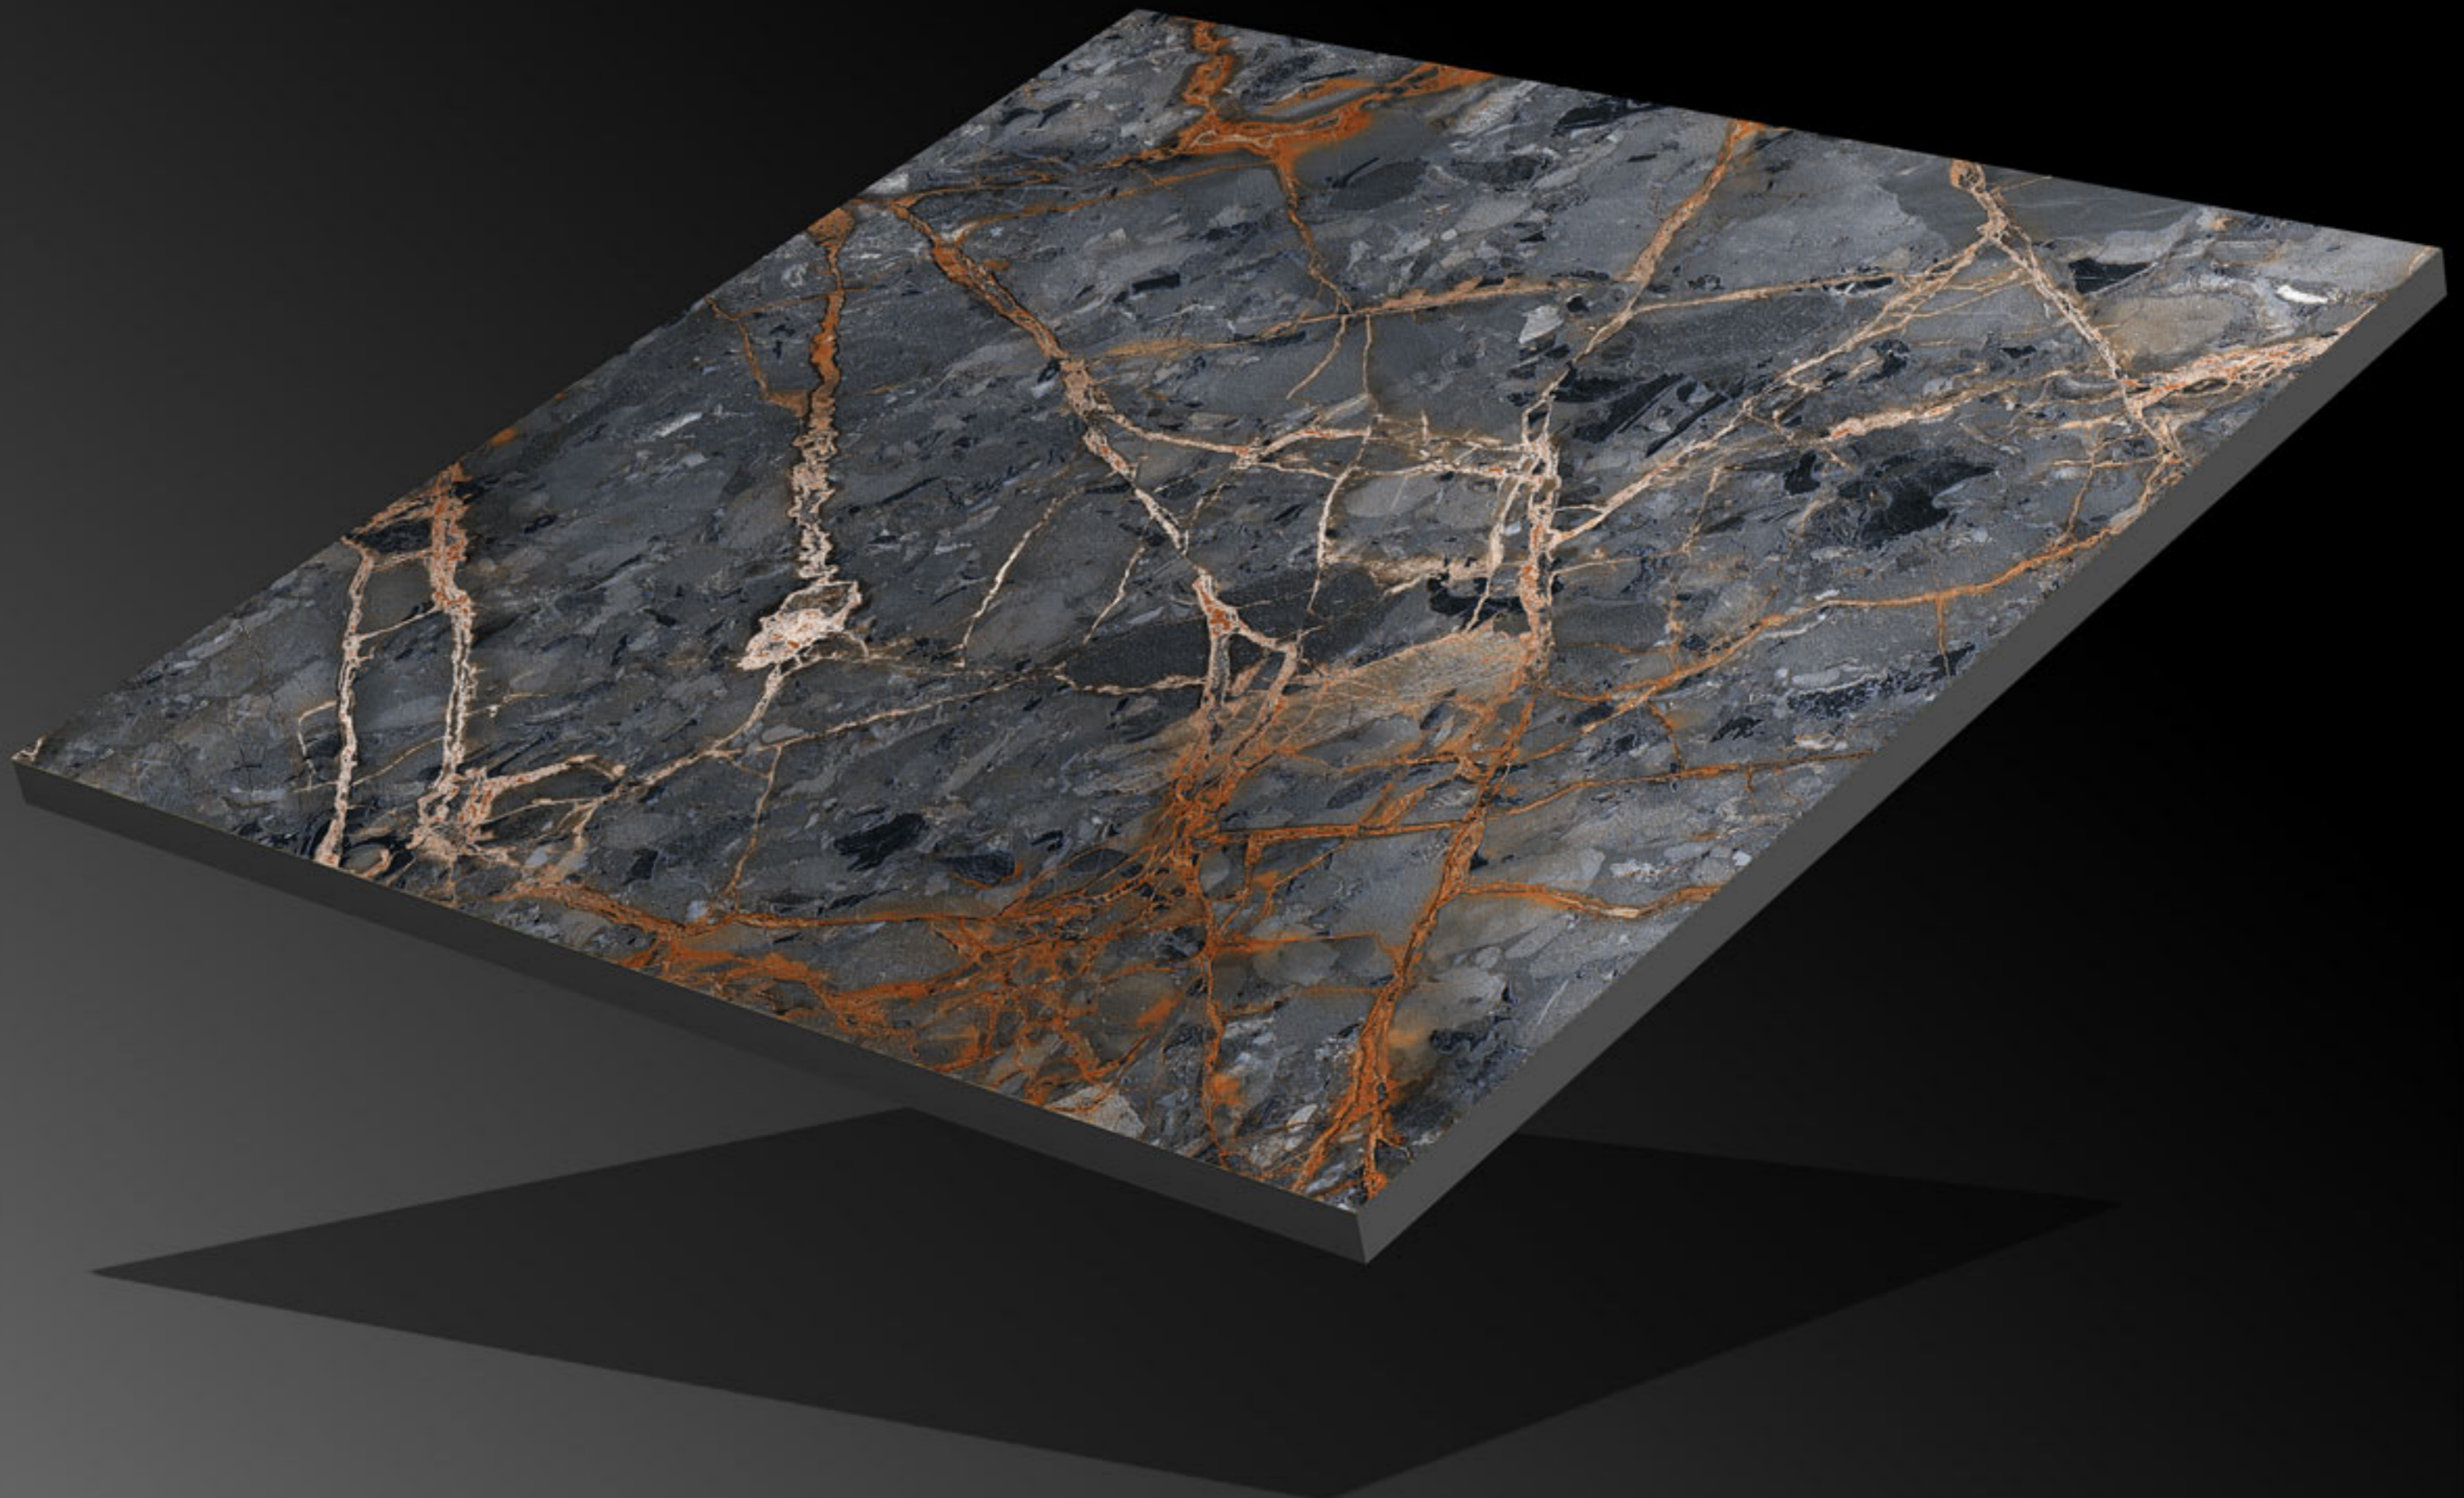

Finish:
Matt

Size:
600x600mm

Series:
Carving Series

CRV-130