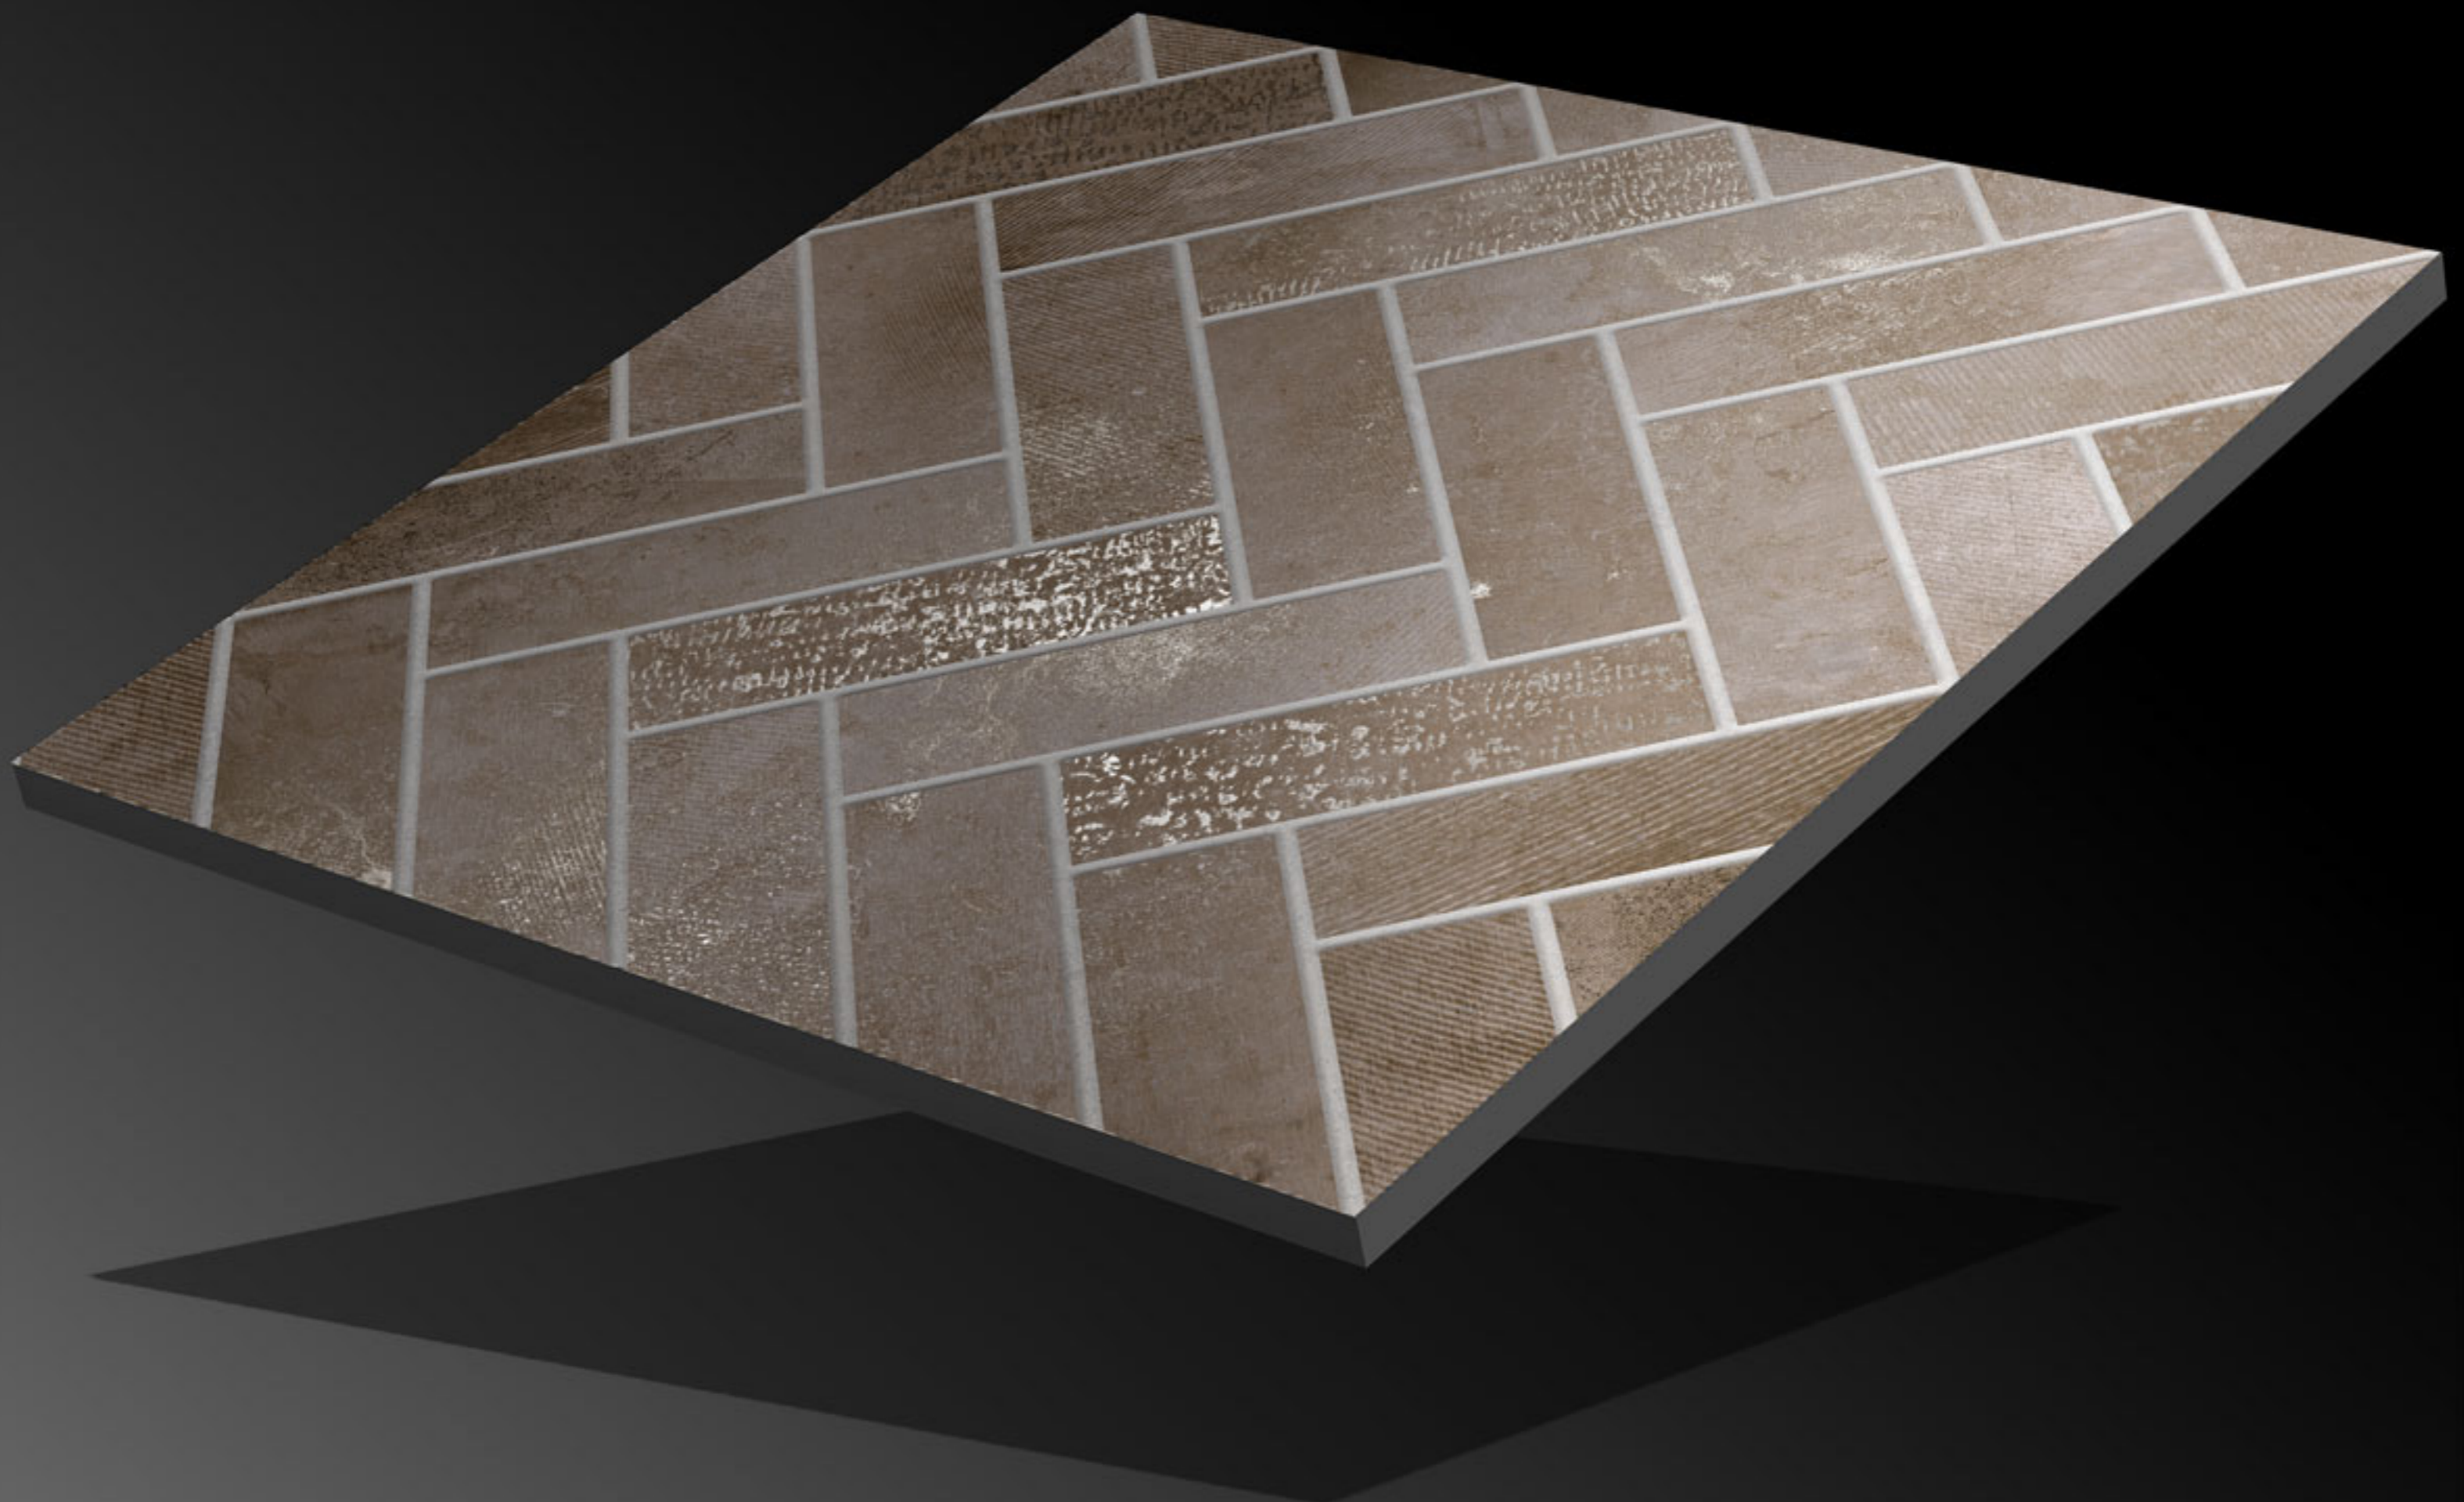

Finish:

Matt

Size:

600x600mm

Series:

Carving Series

CRV-196