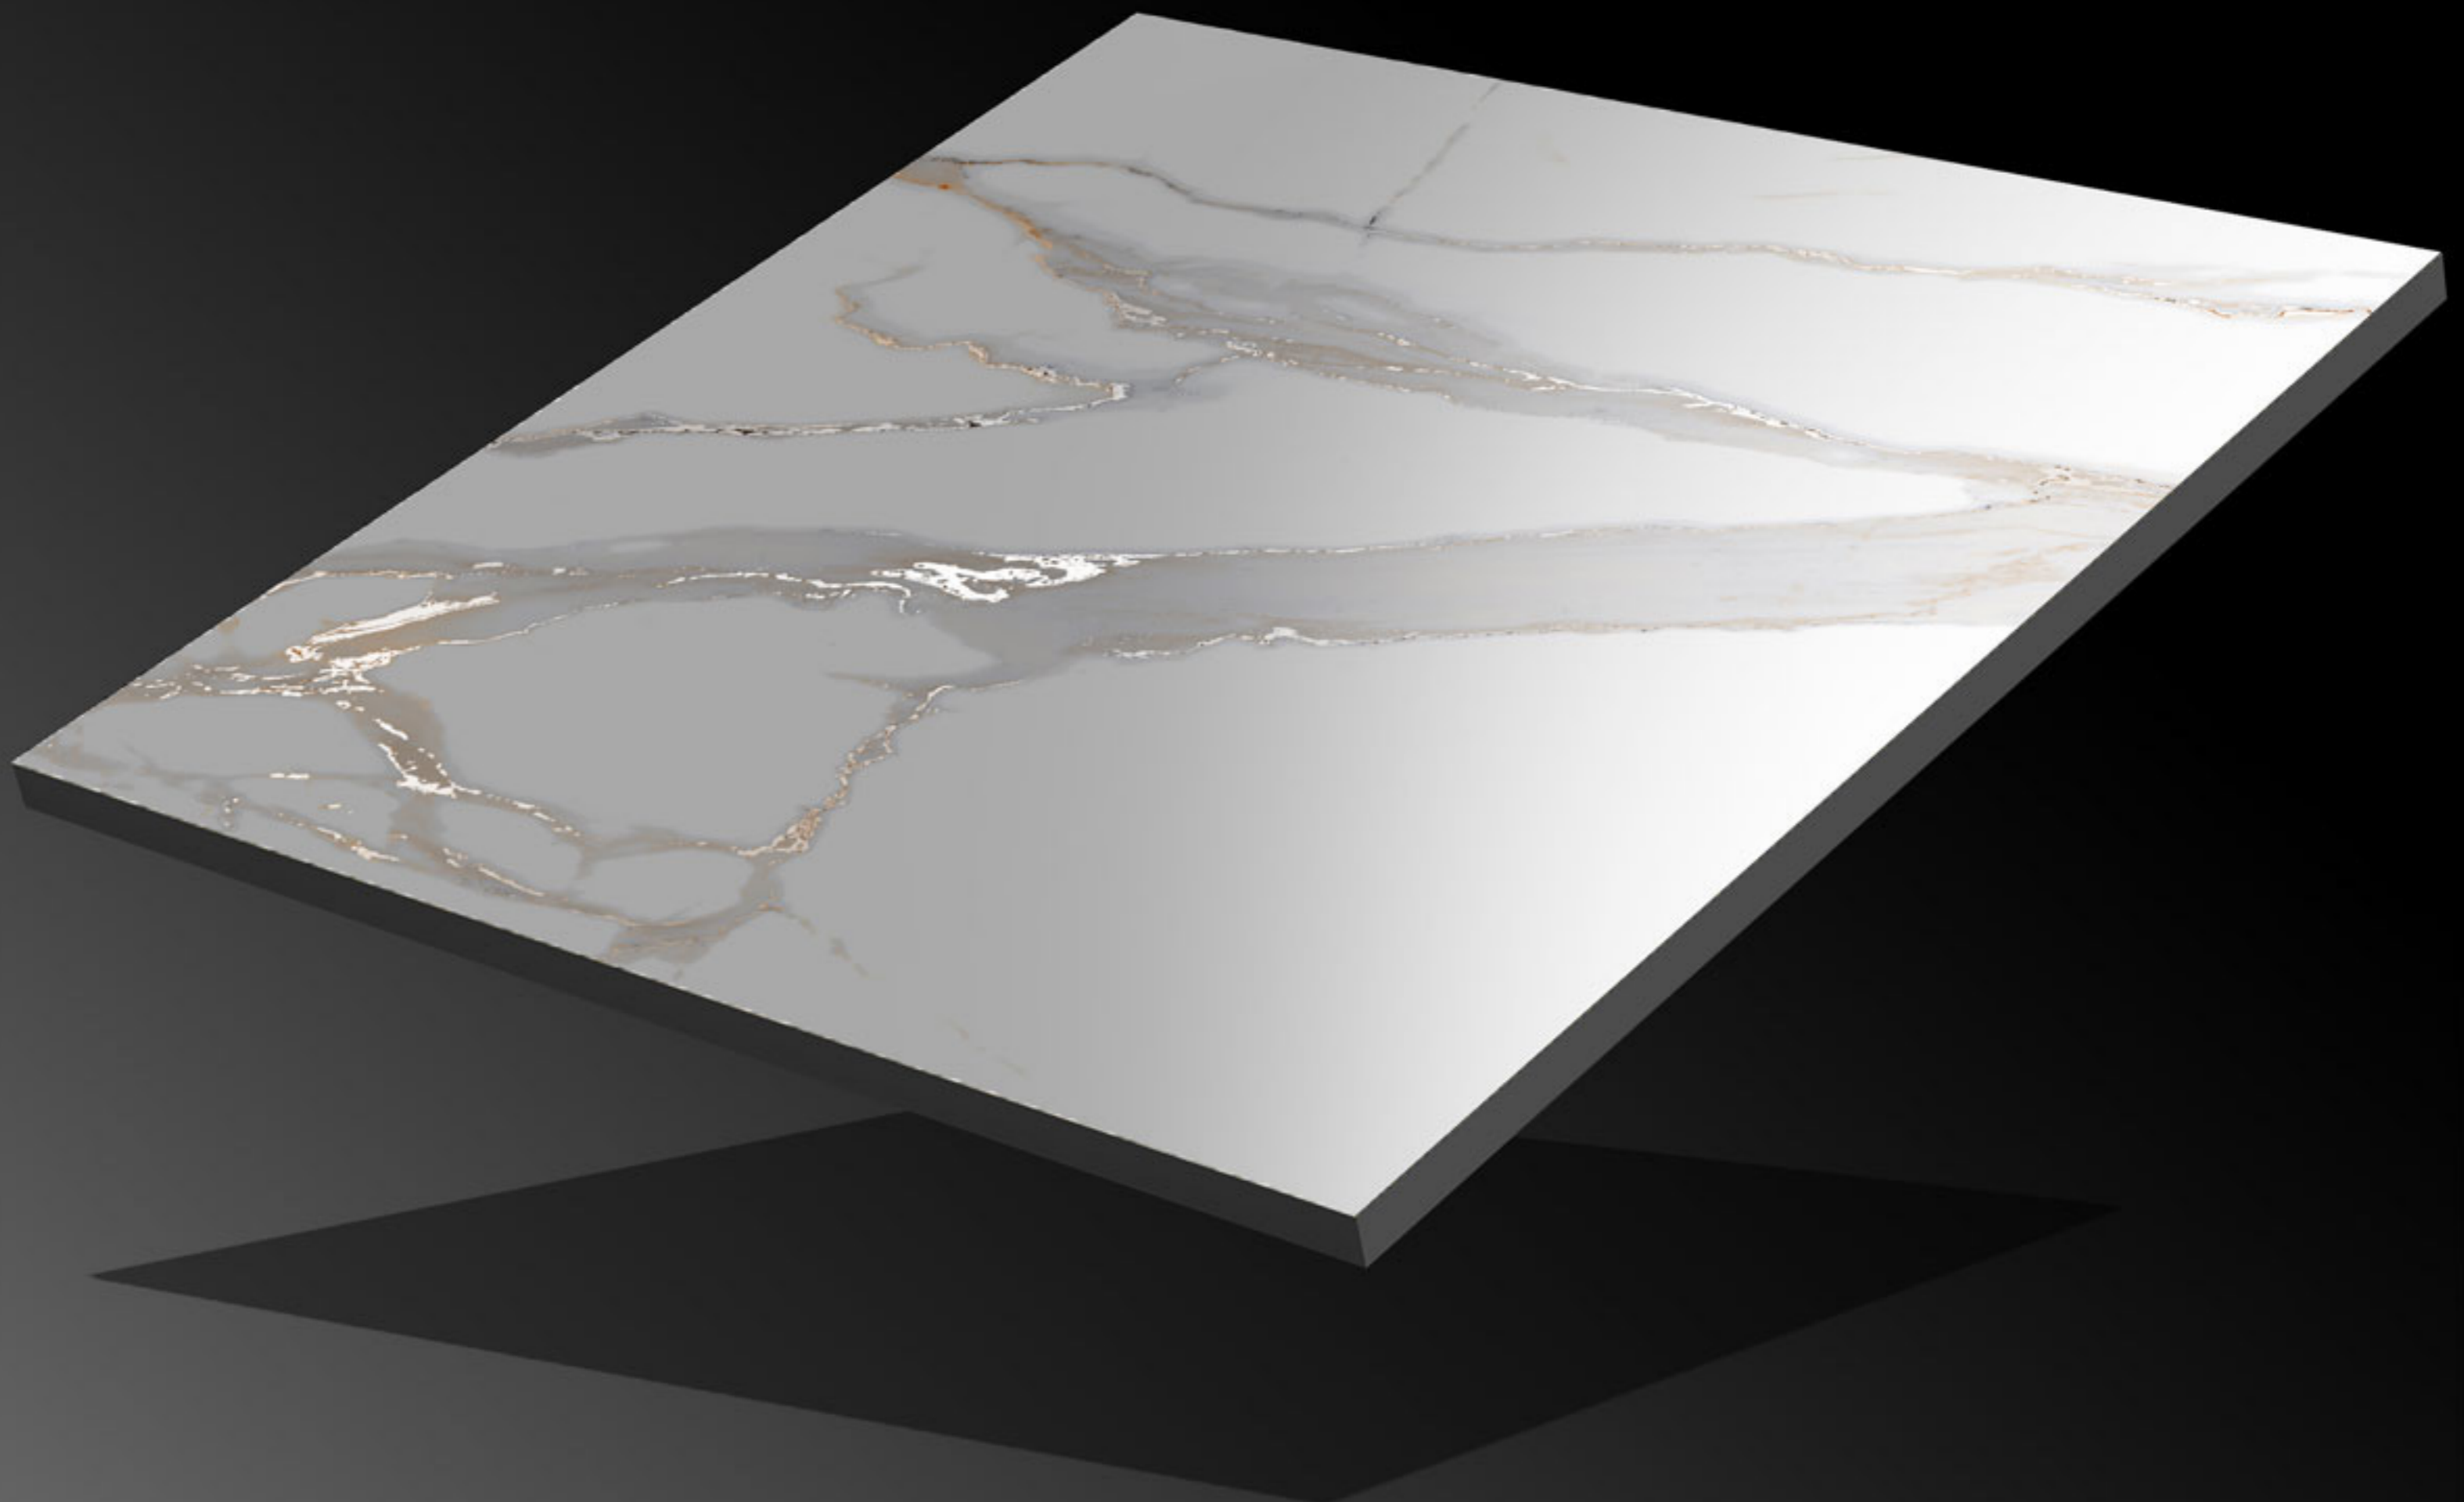

Series:

Carving Series

CRV-161

Finish:
Matt

Size:
600x600mm

Series:
Carving Series

CRV-162

Finish: