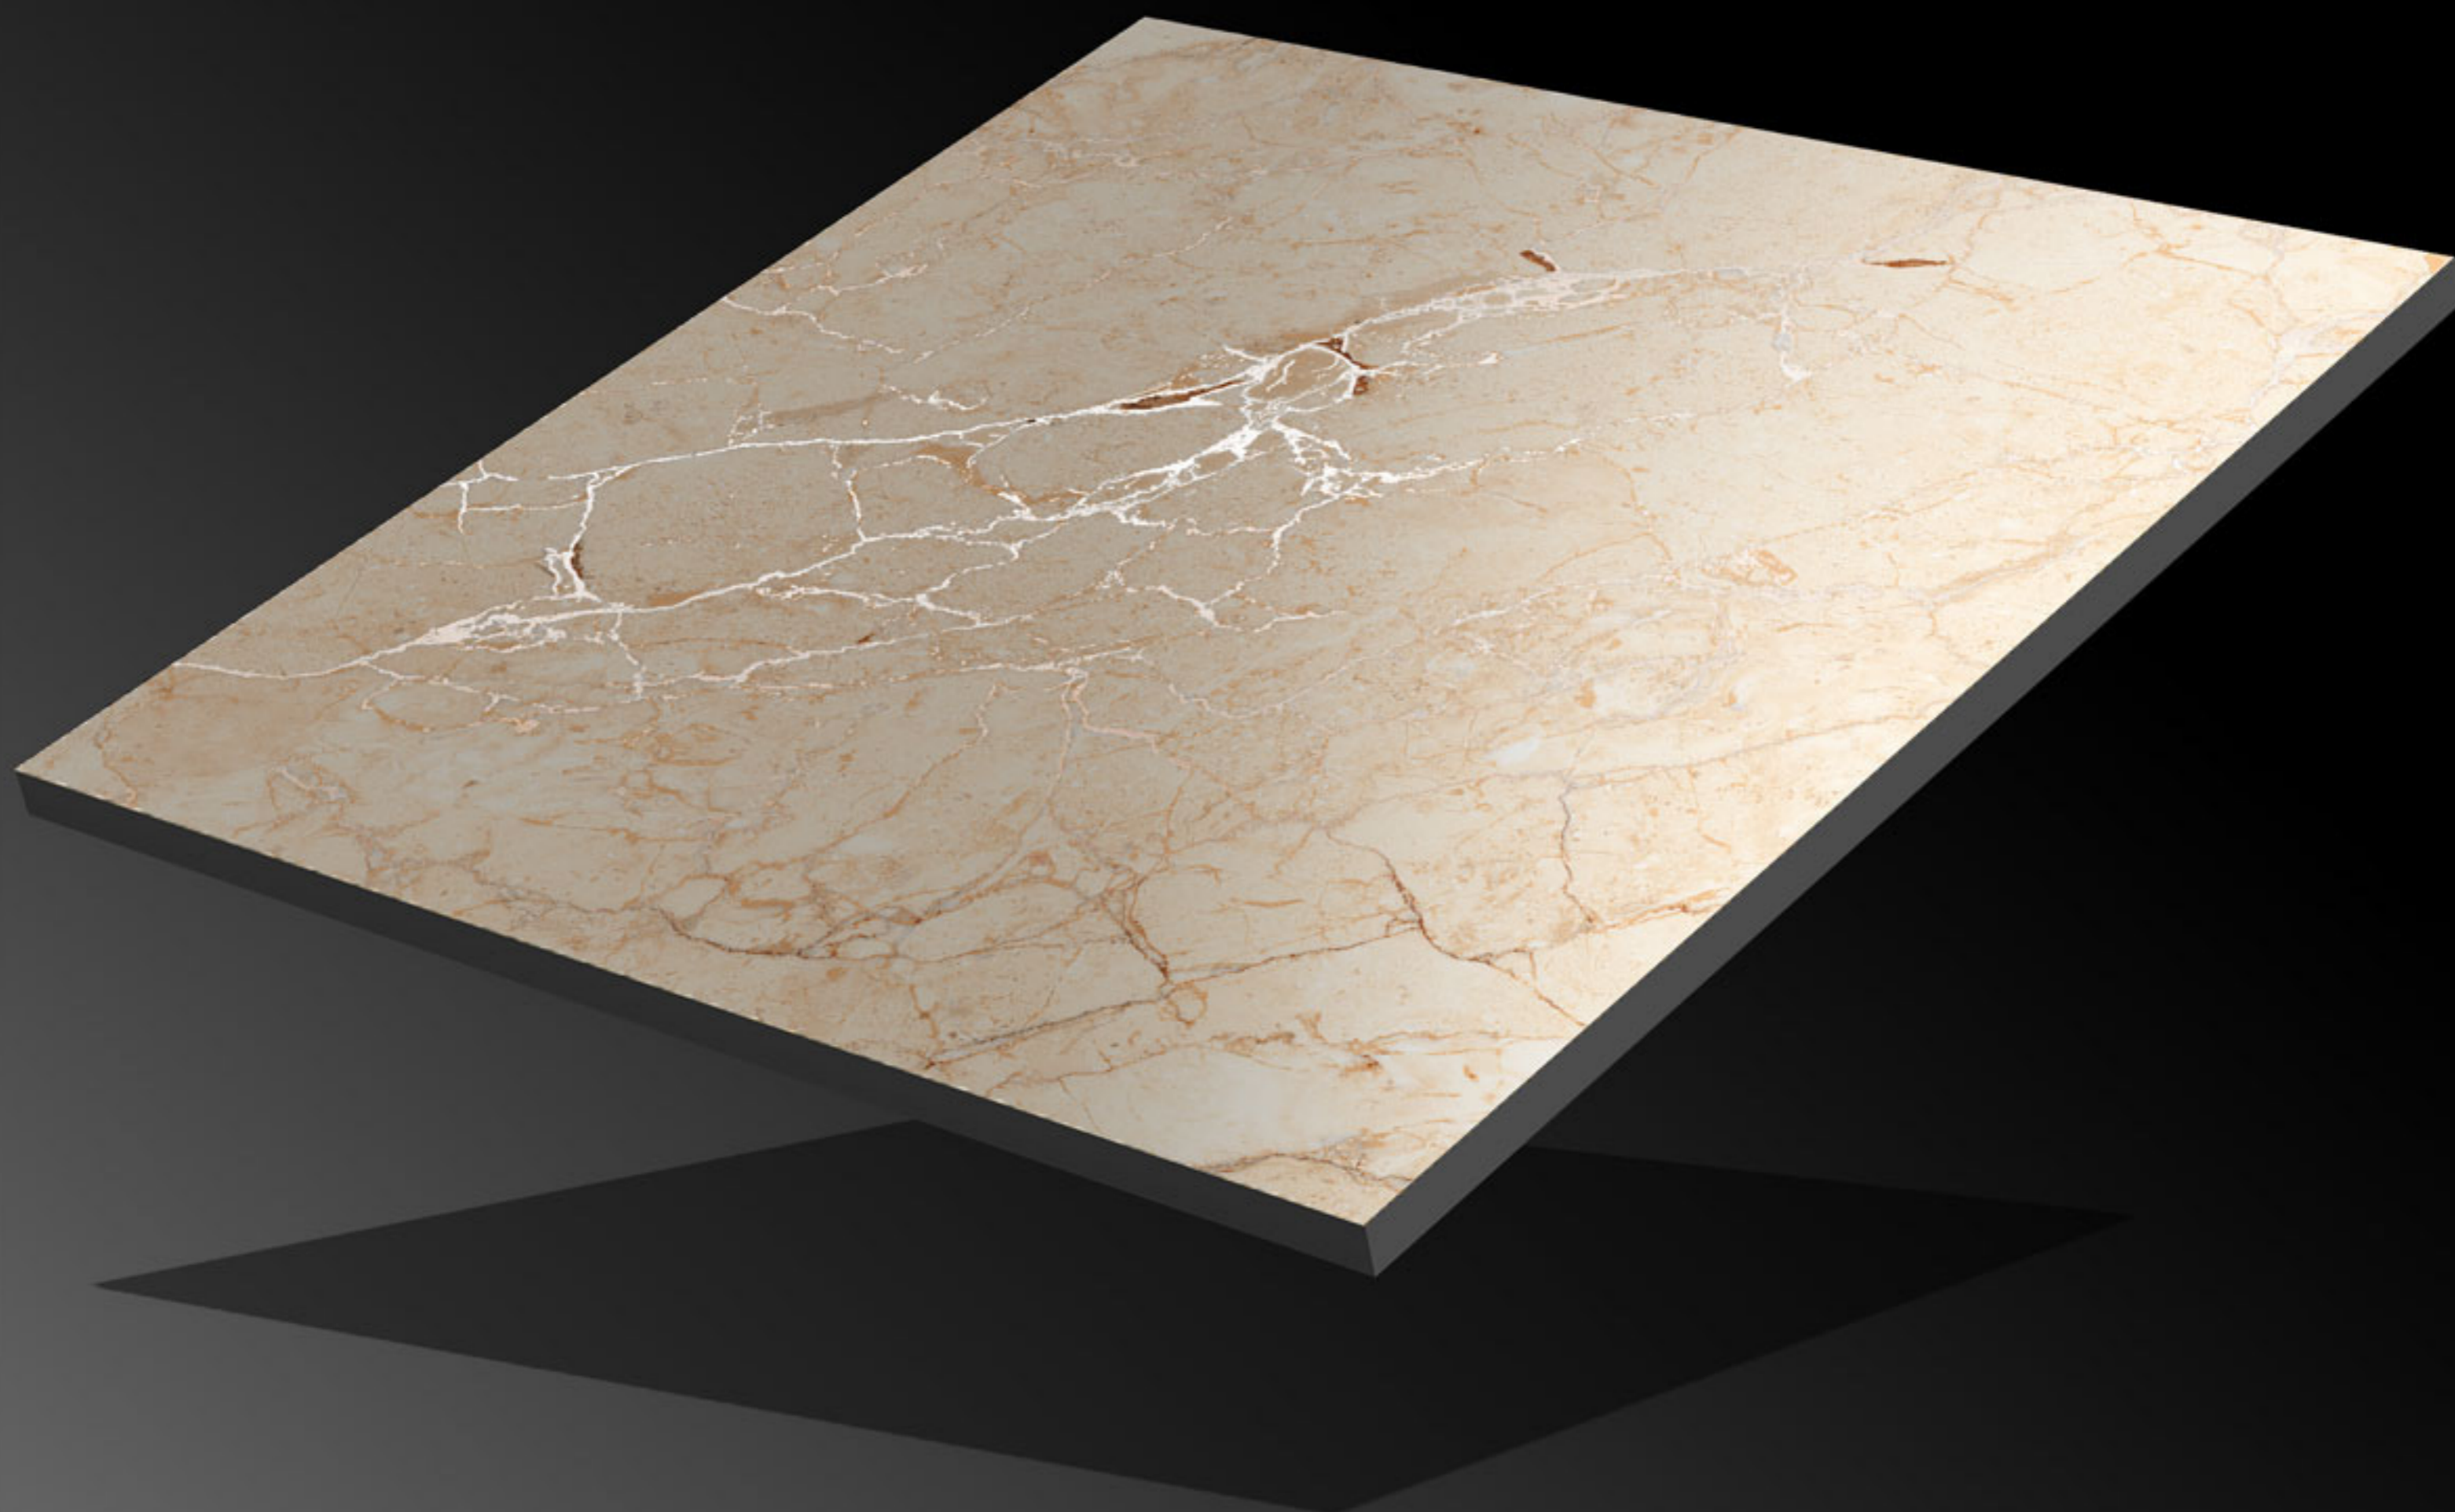

Finish:

Matt

Size:

600x600mm

Series:

Carving Series

CRV-152