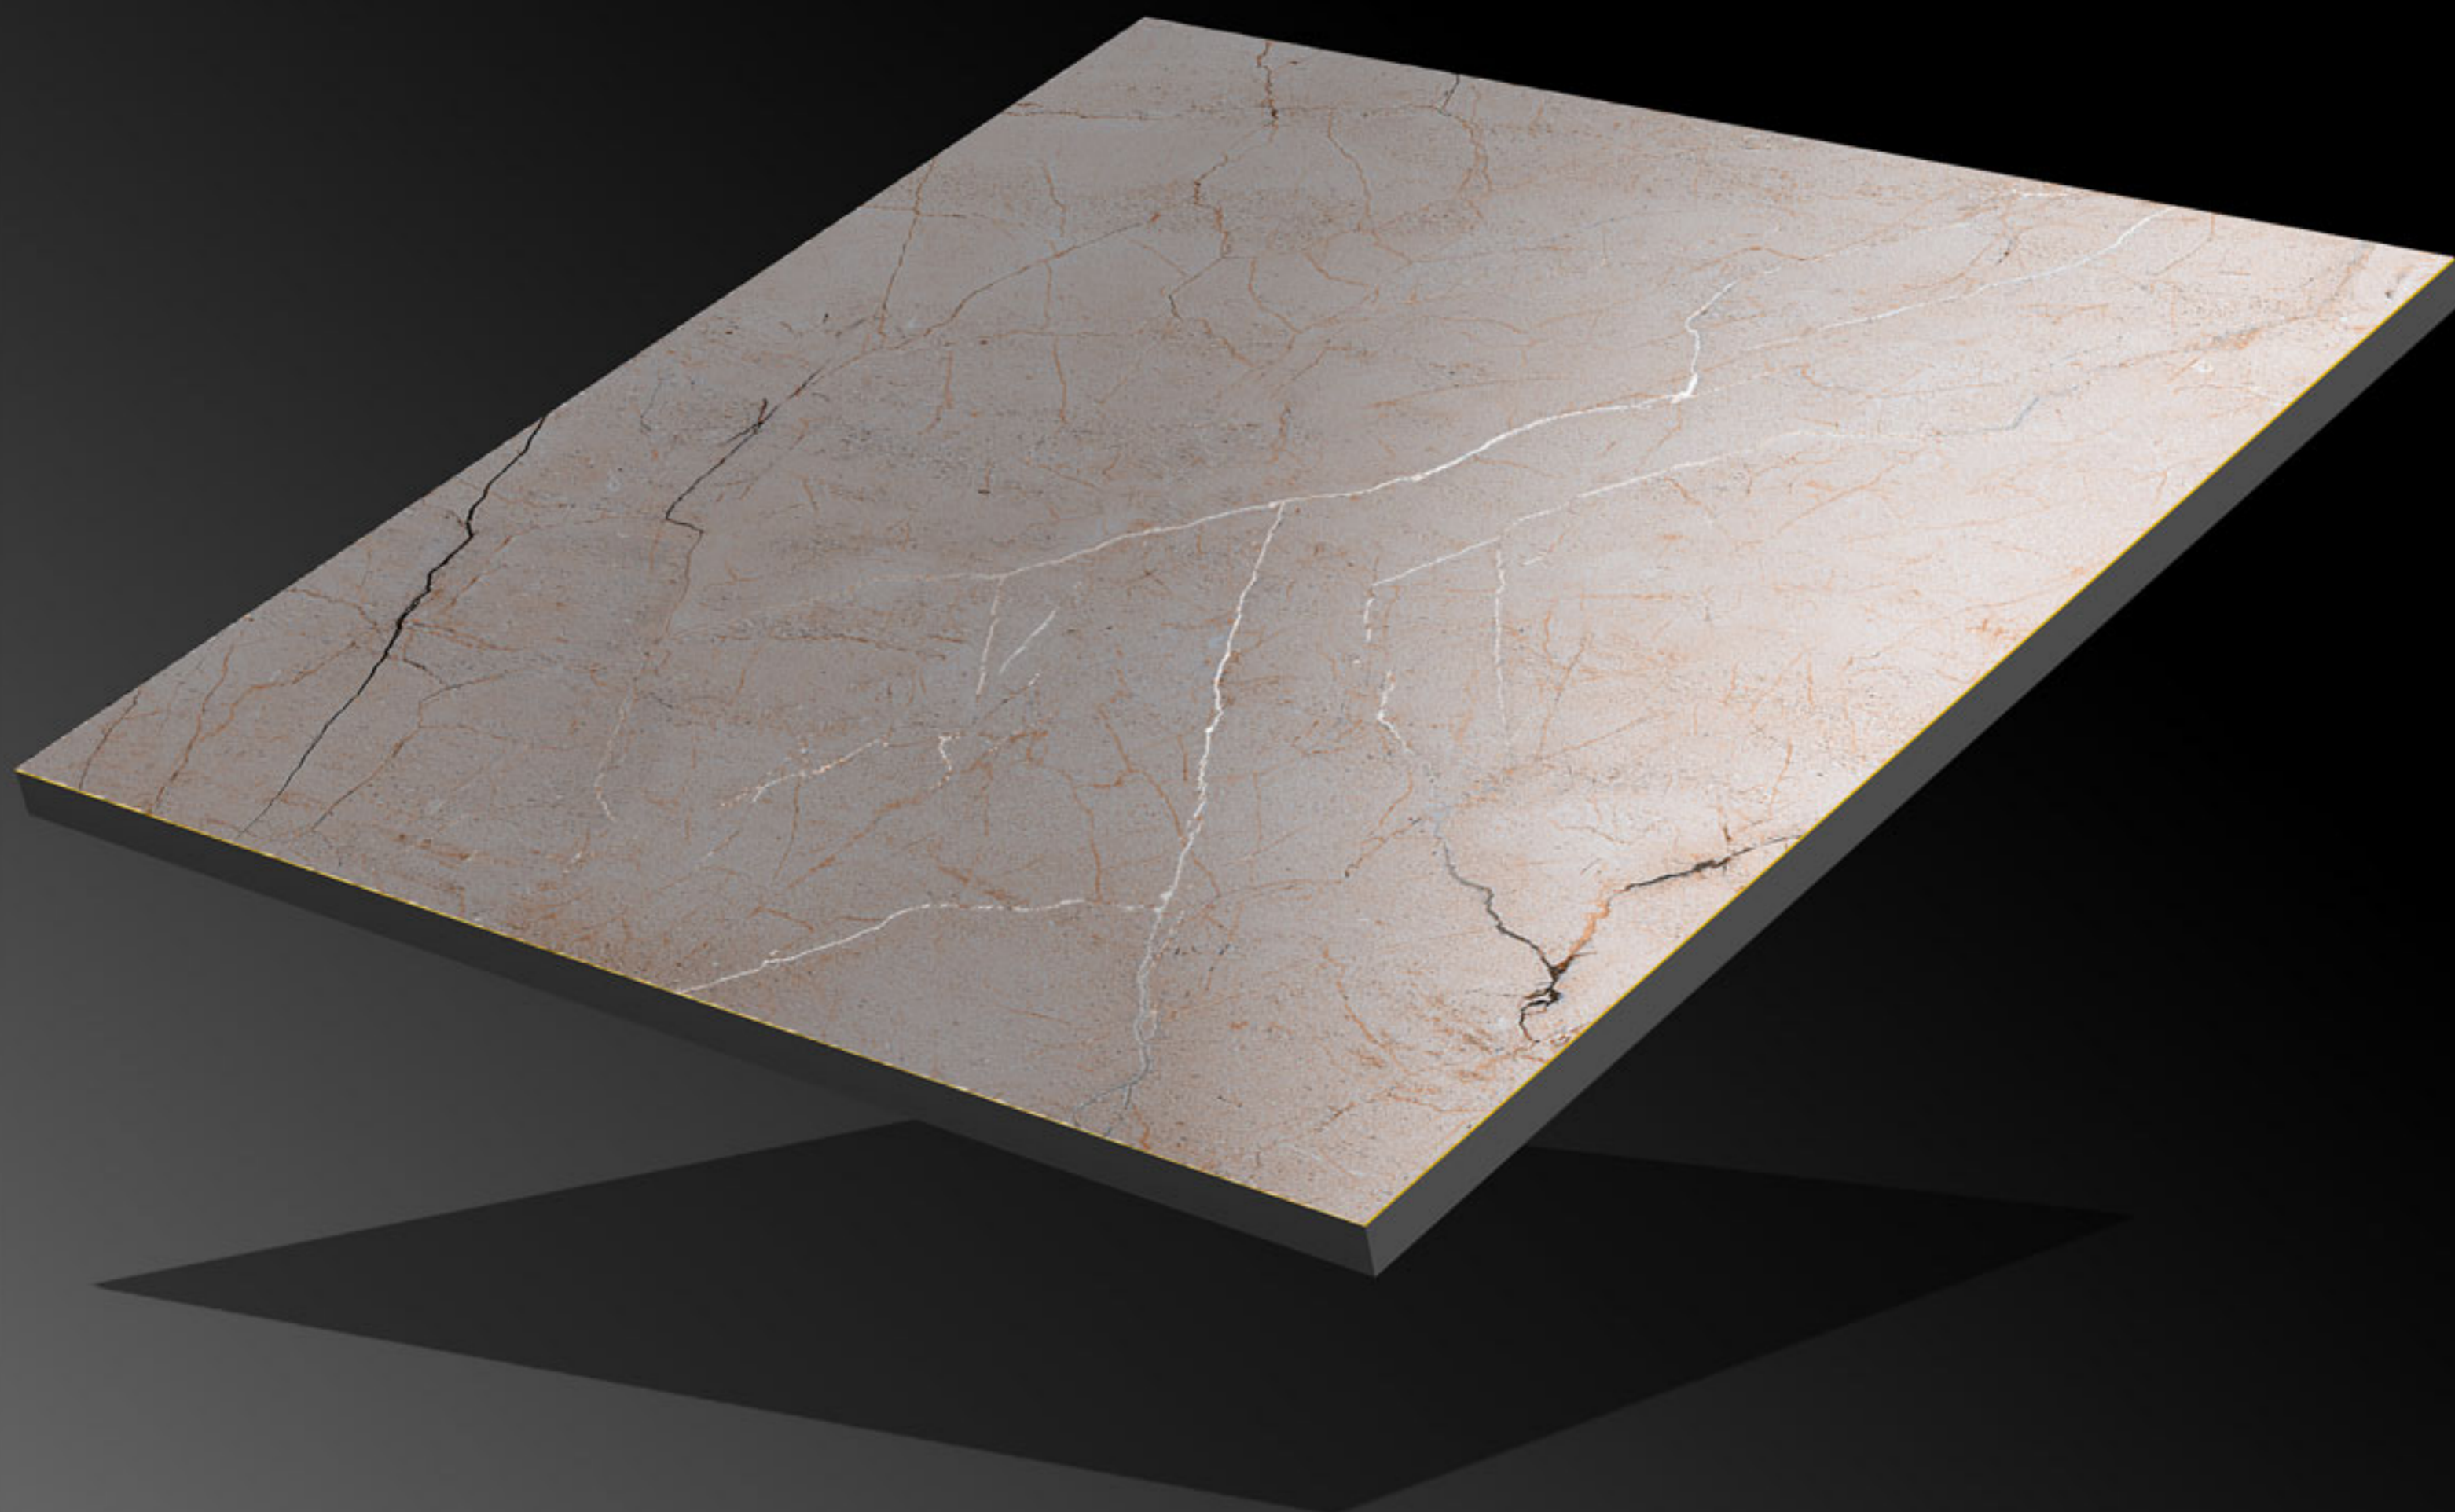

CRV-104

Finish:

Matt

Size:

600x600mm

Series:

Carving Series

CRV-105