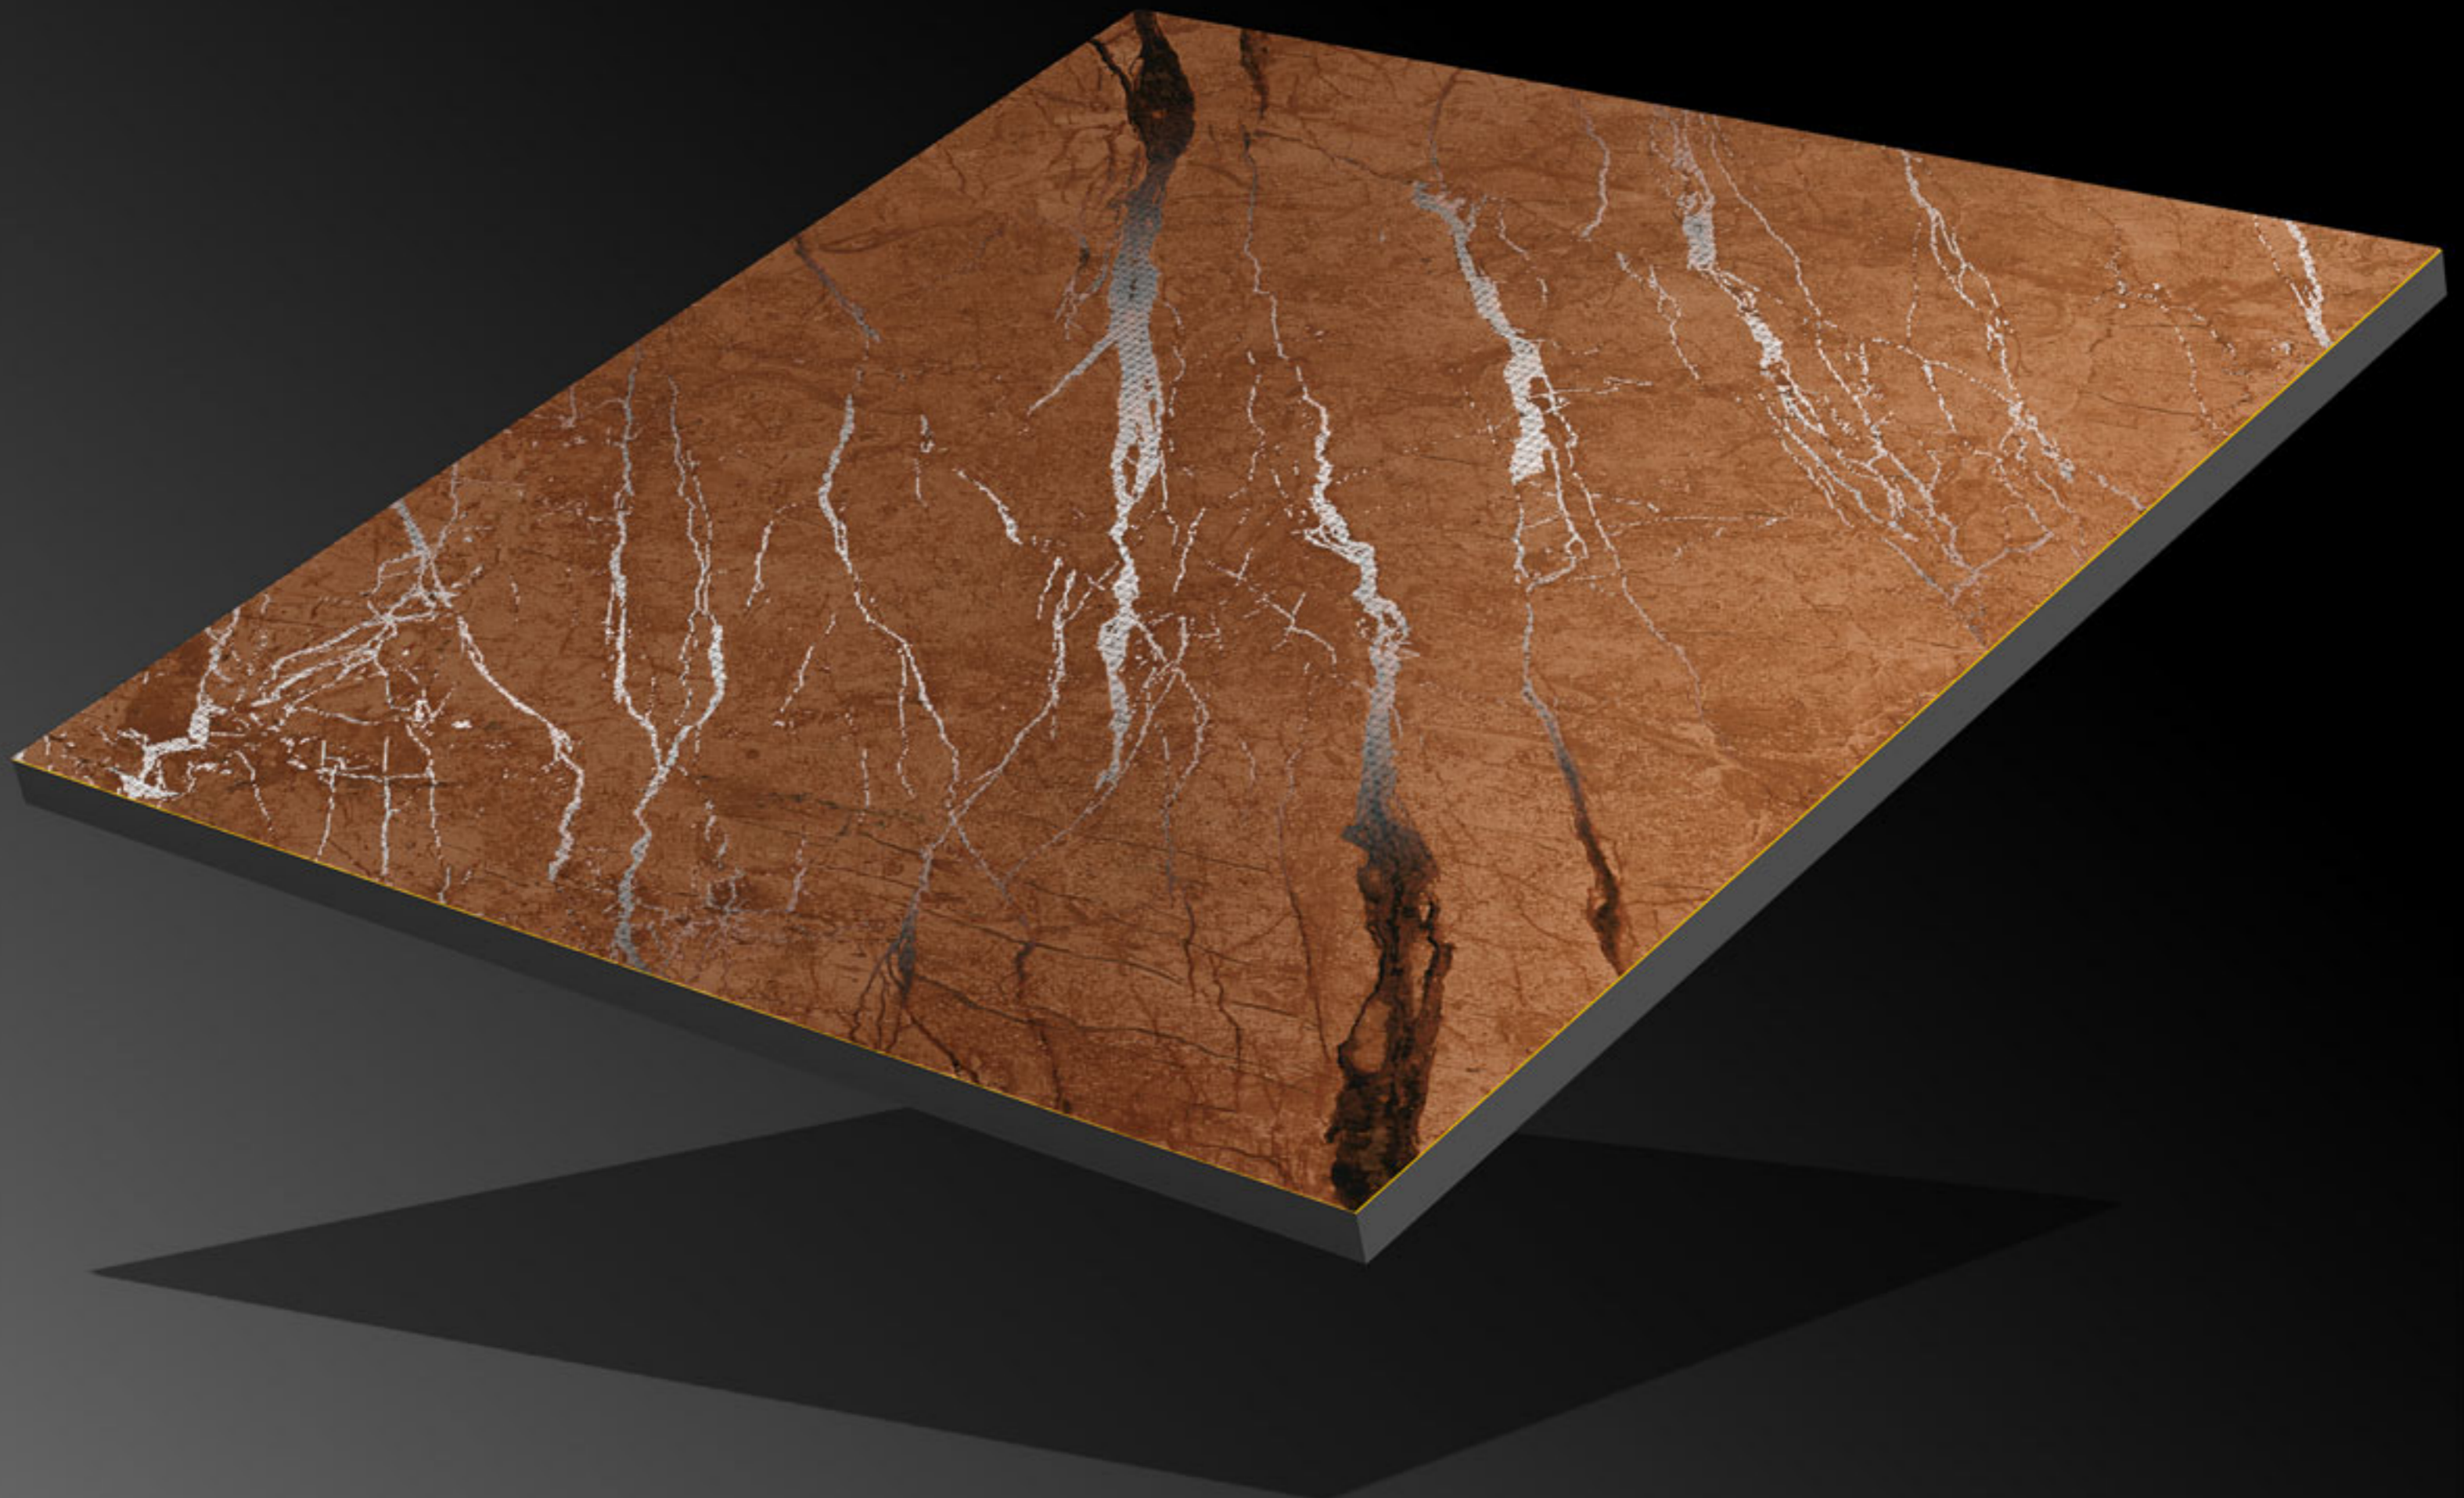

Finish:

Matt

Size:

600x600mm

Series:

Carving Series

CRV-102