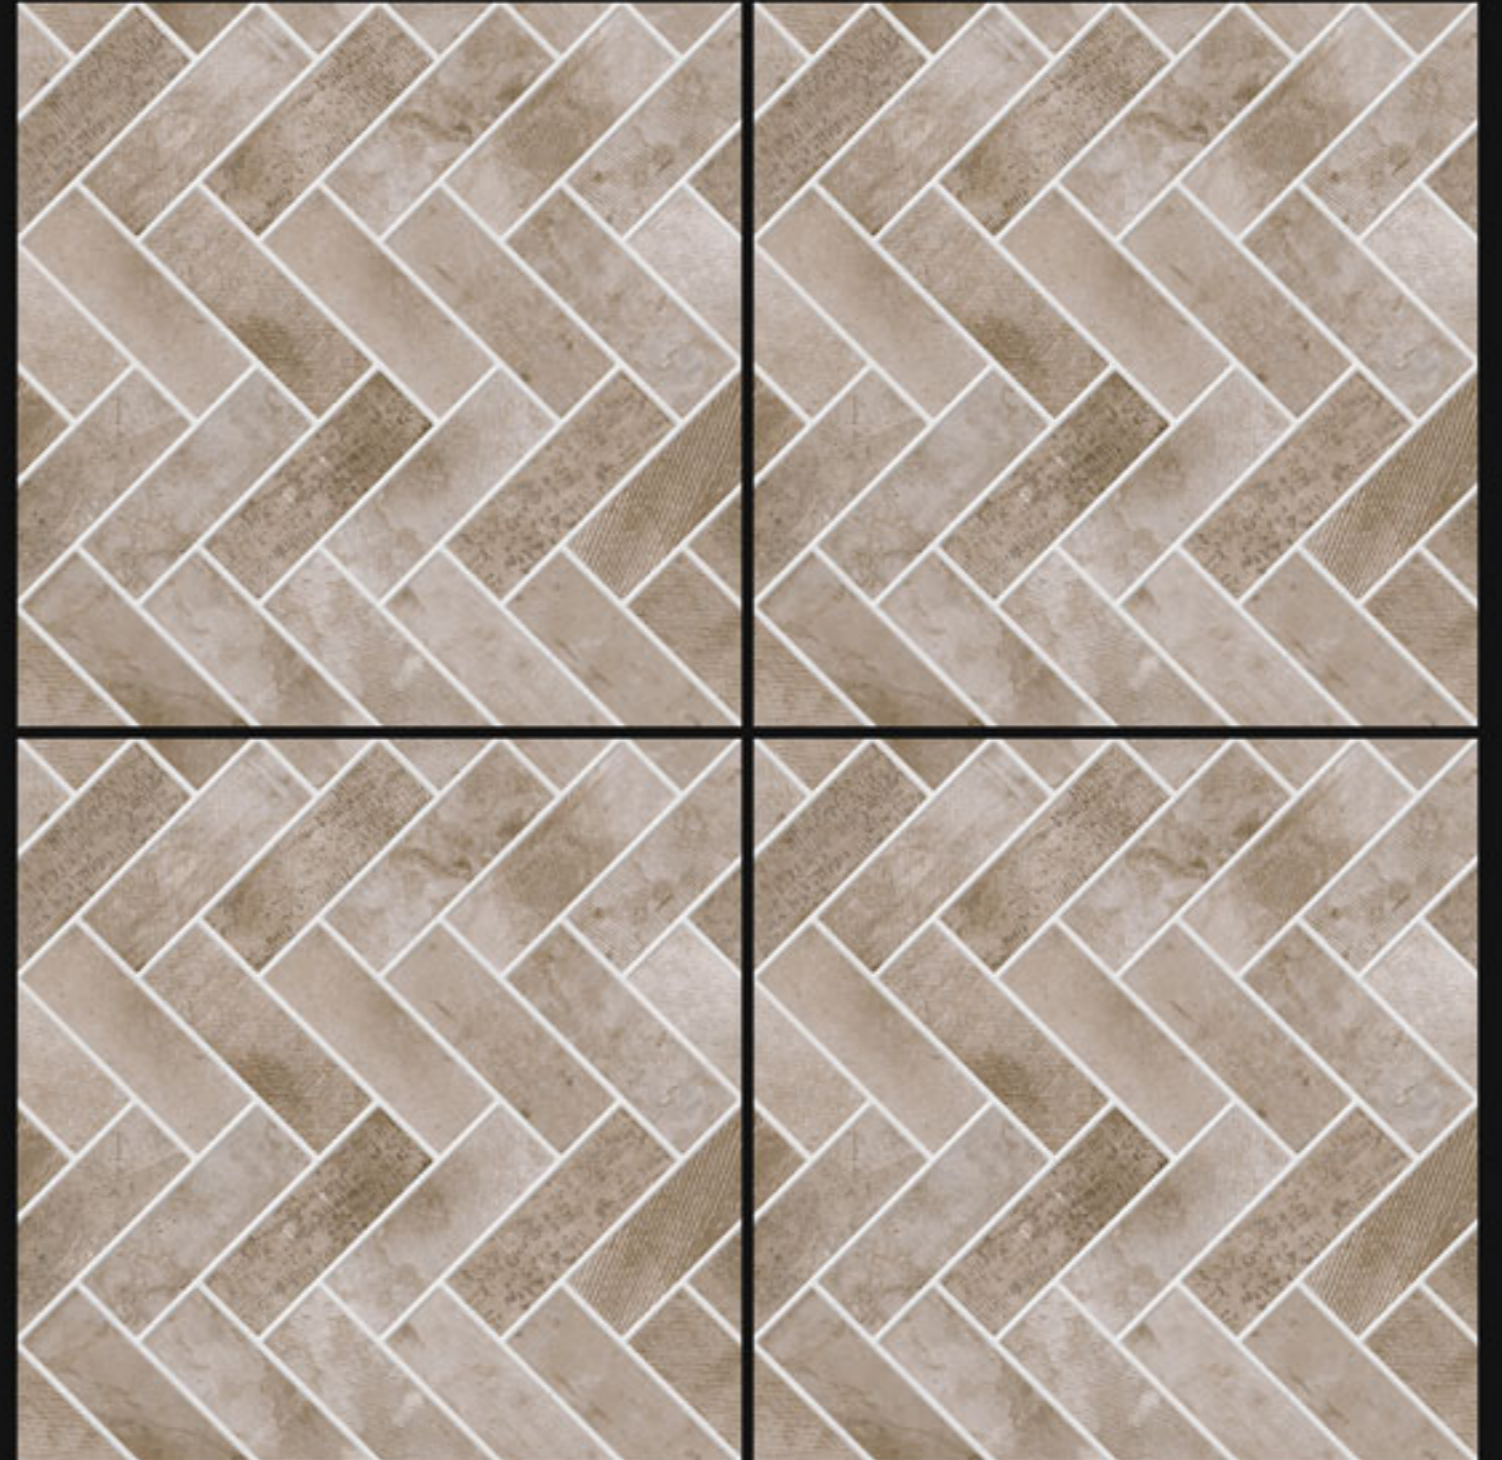

Finish:

Matt

Size:

600x600mm

Series:

Carving Series

CRV-196