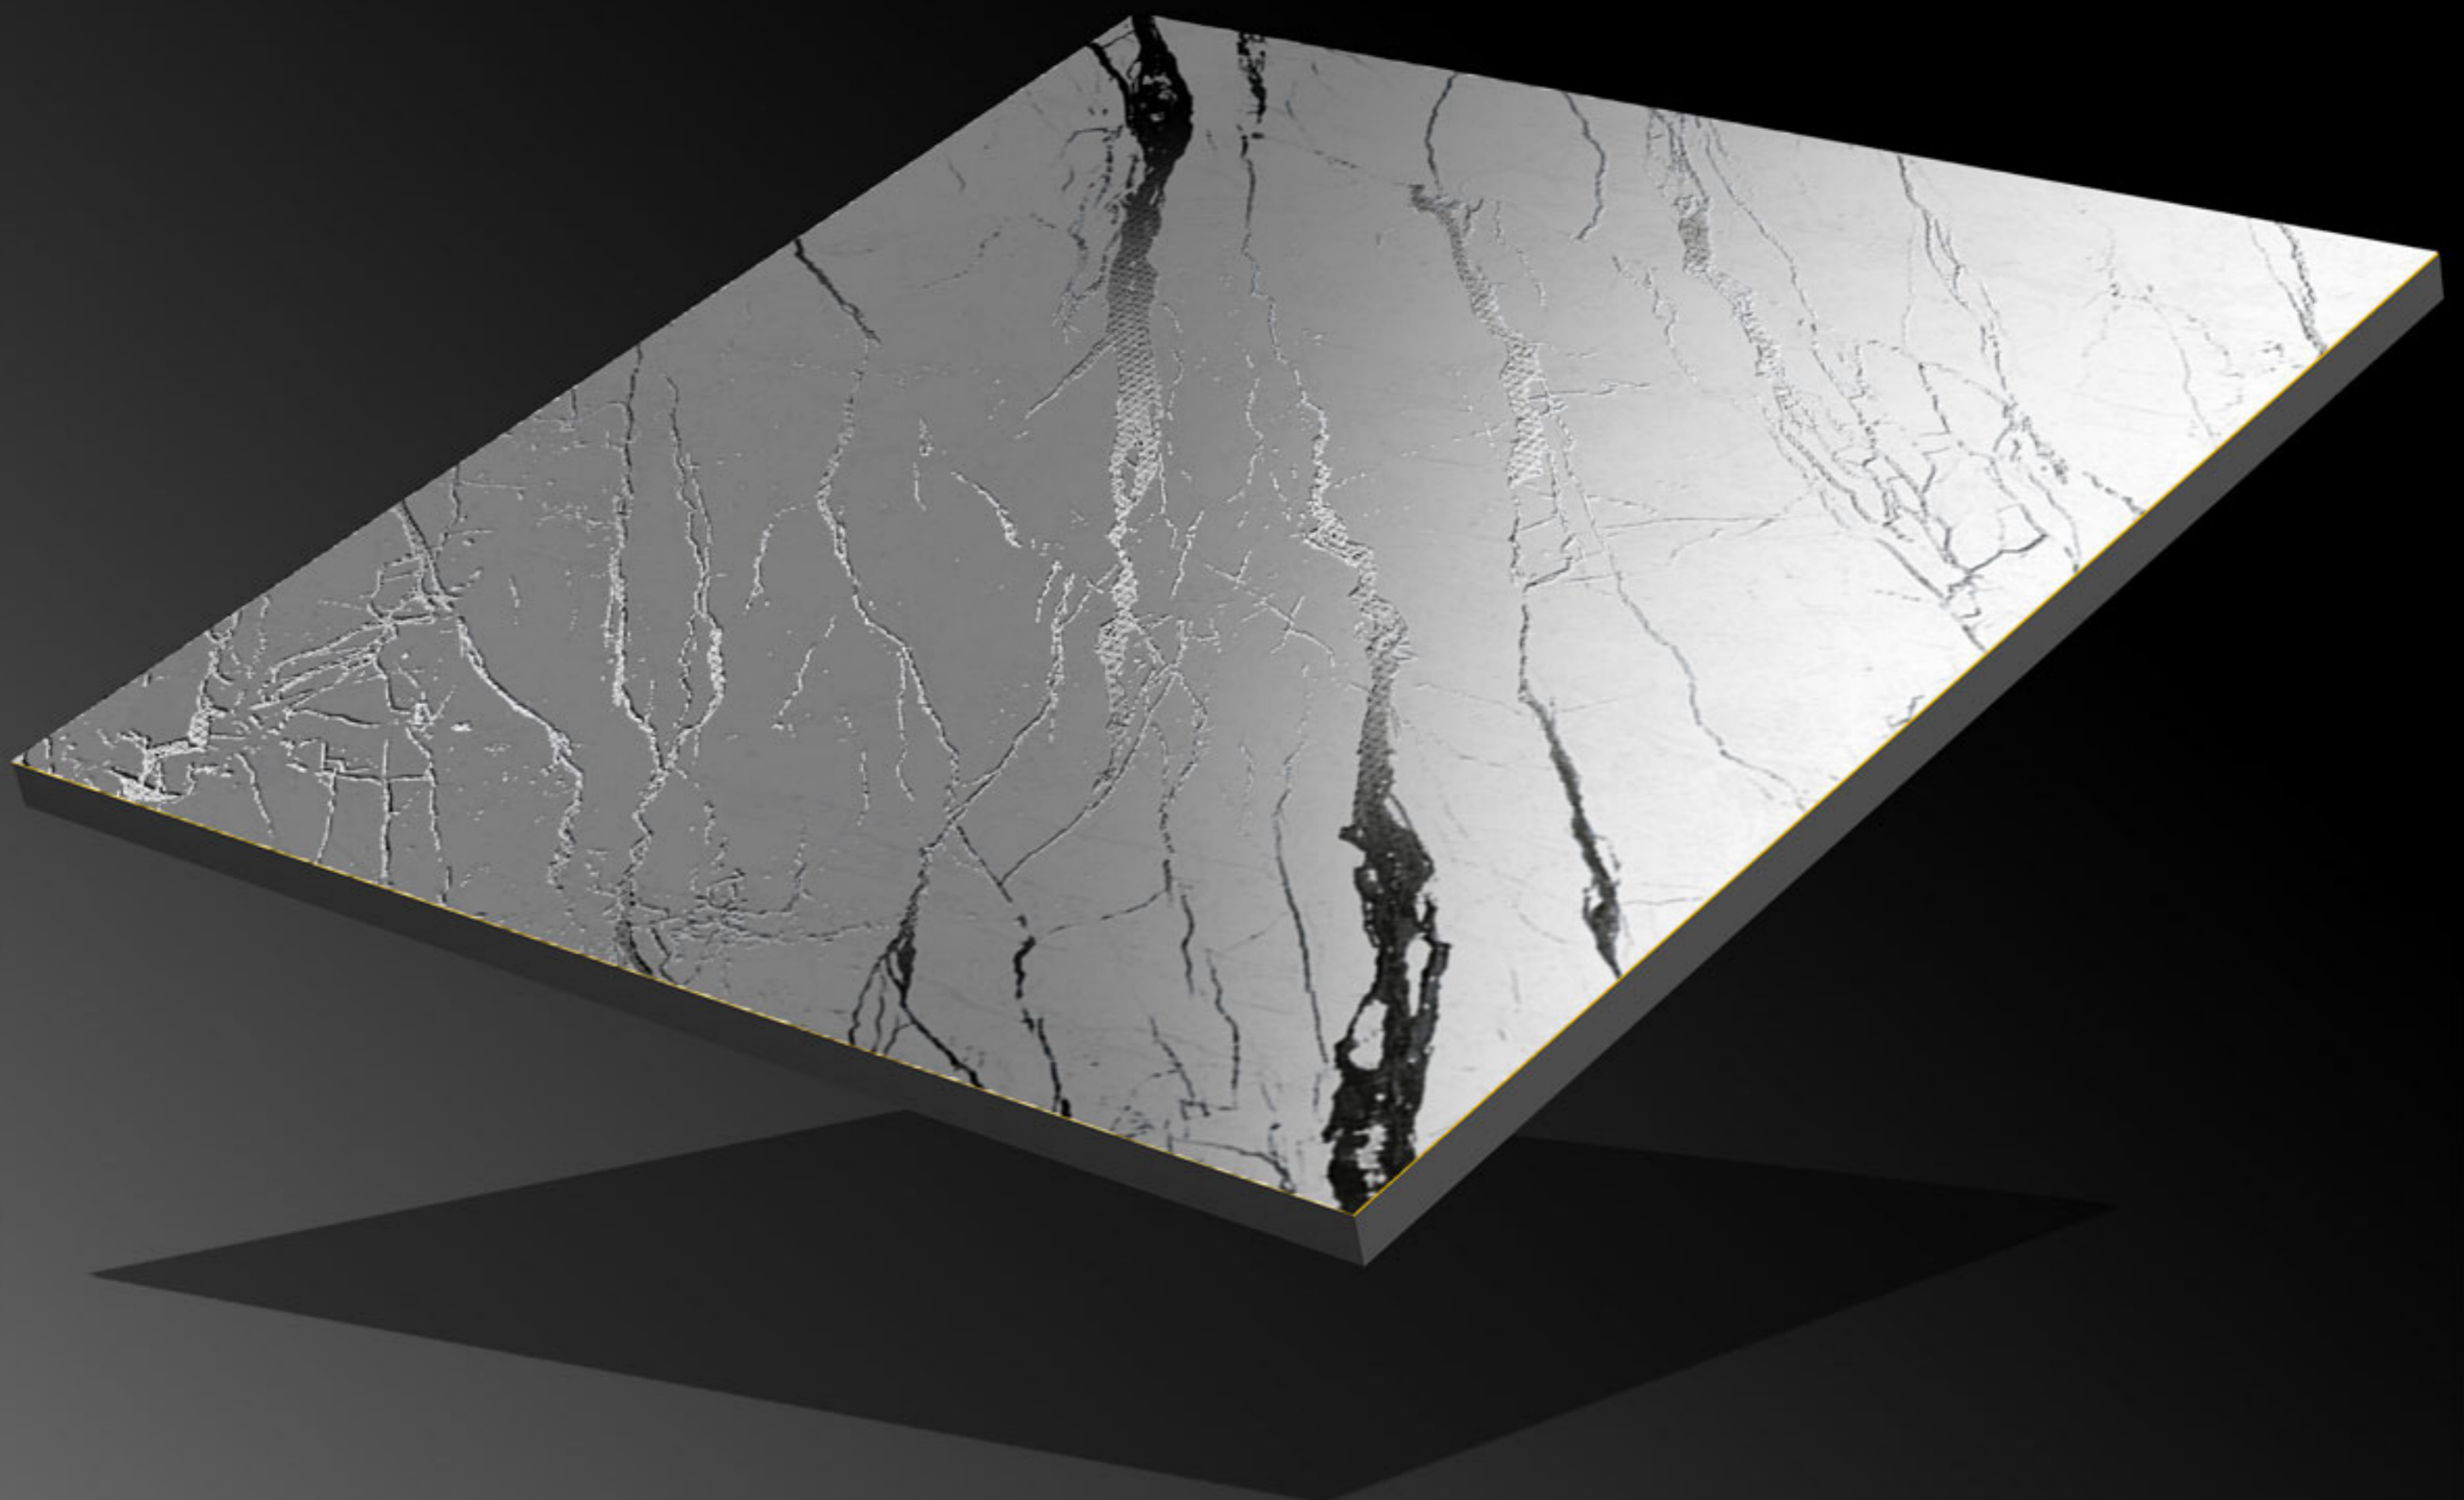

Finish:

Matt

Size:

600x600mm

Series:

Carving Series

CRV-103