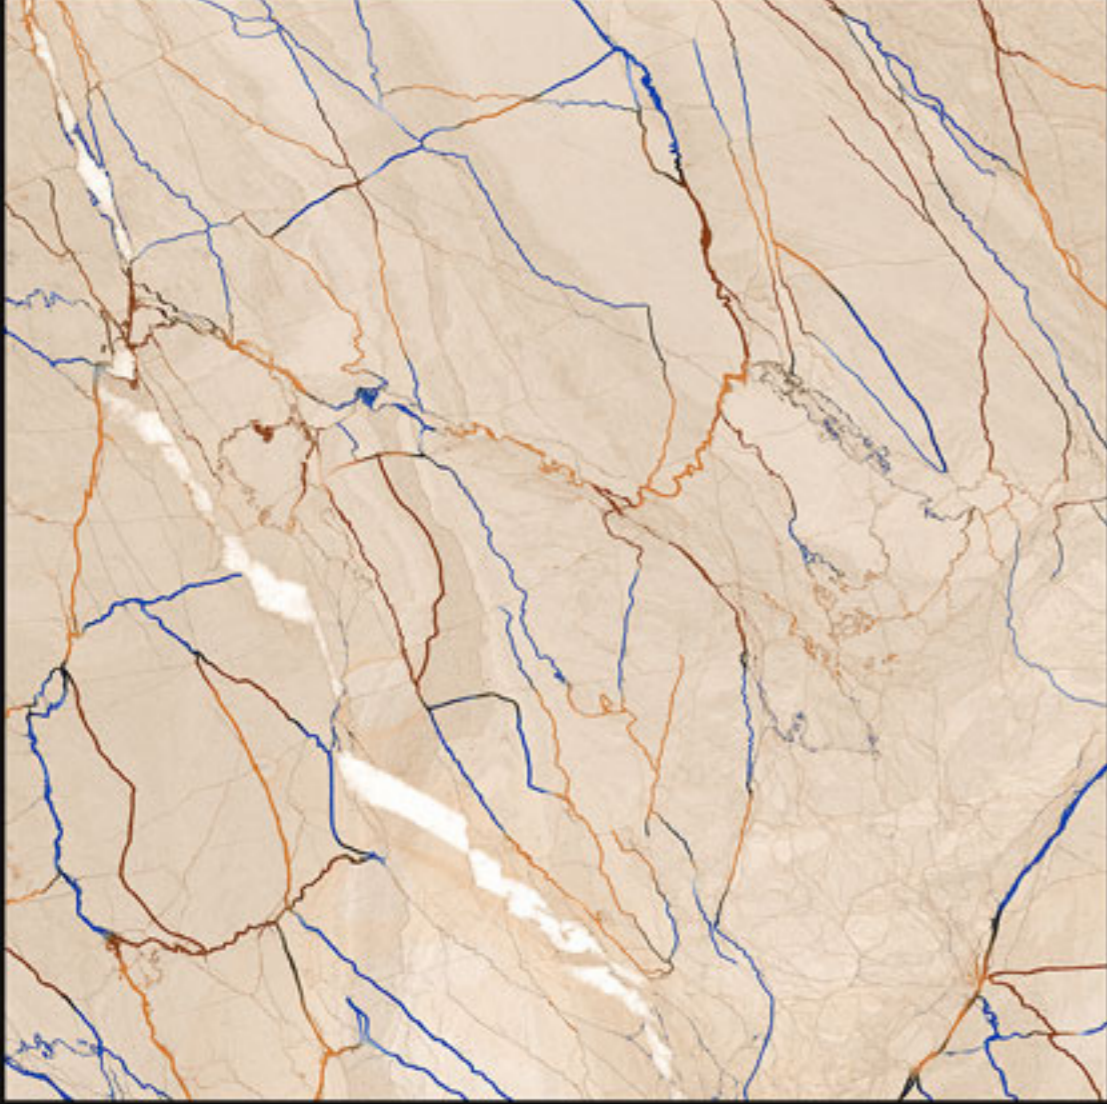

Series:

Carving Series

CRV-193

Finish:
Matt

Size:
600x600mm

Series:
Carving Series

CRV-194

Finish:
Matt