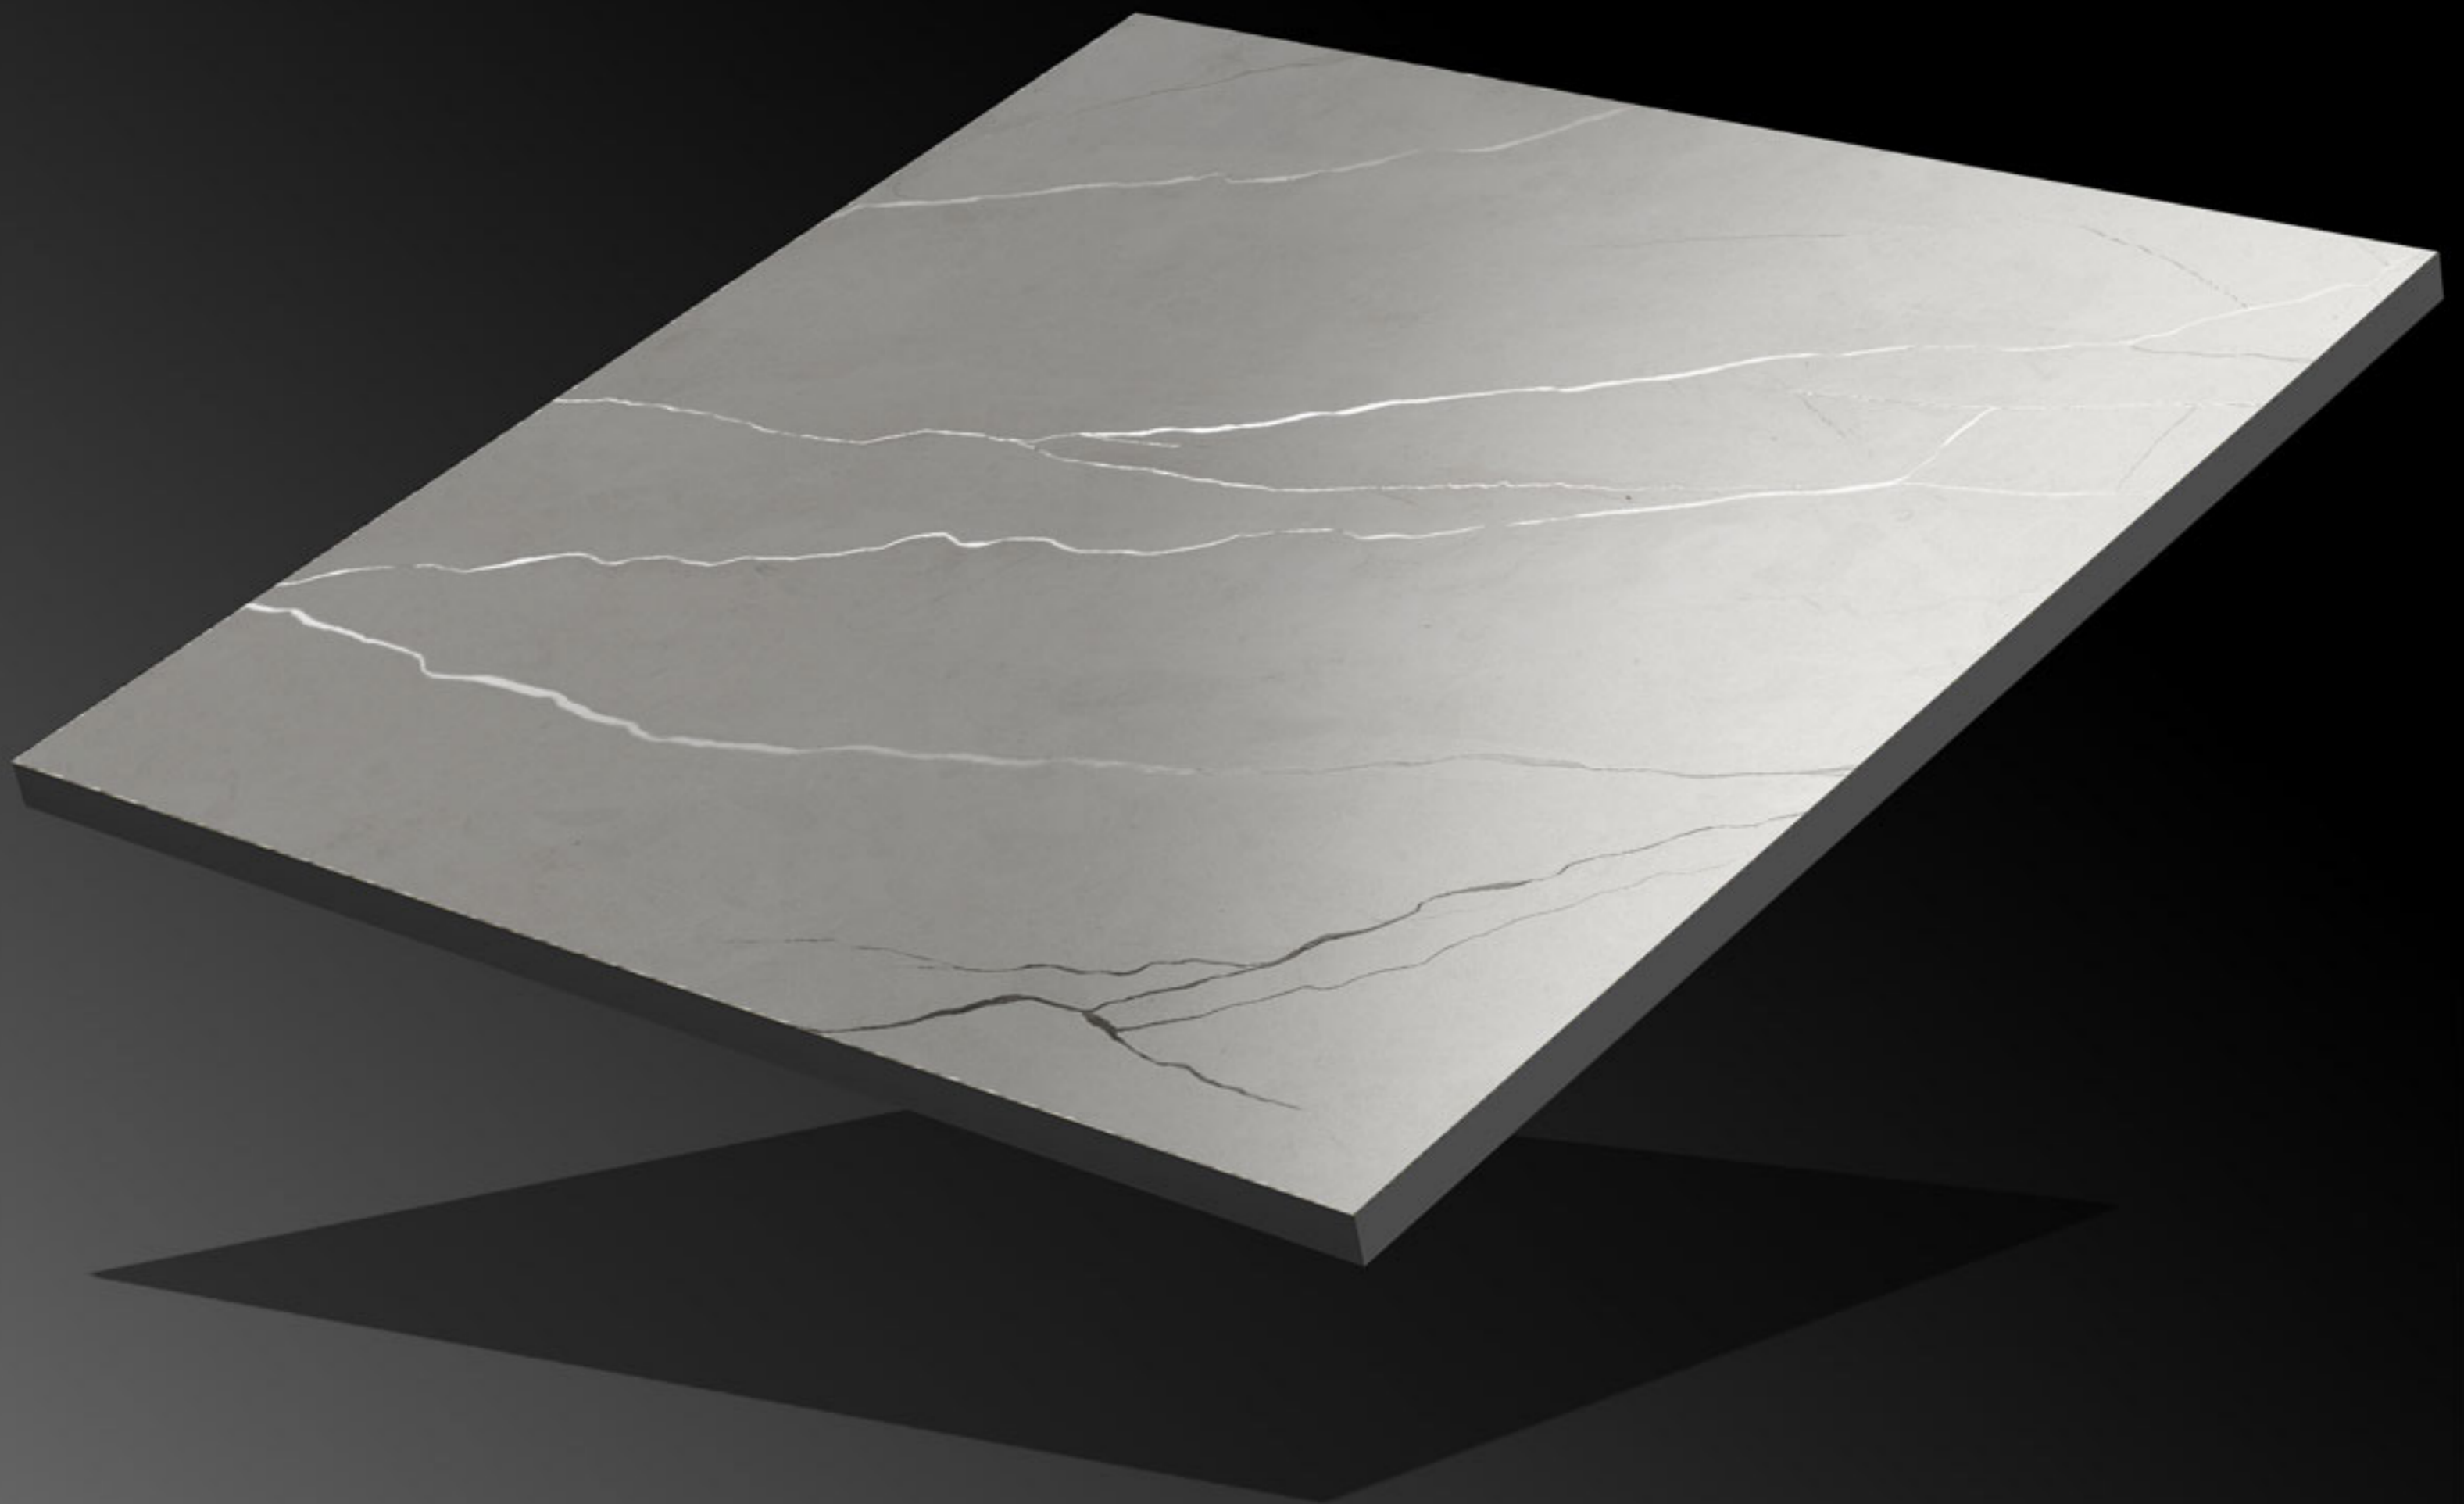

Finish:

Matt

Size:

600x600mm

Series:

Carving Series

CRV-127