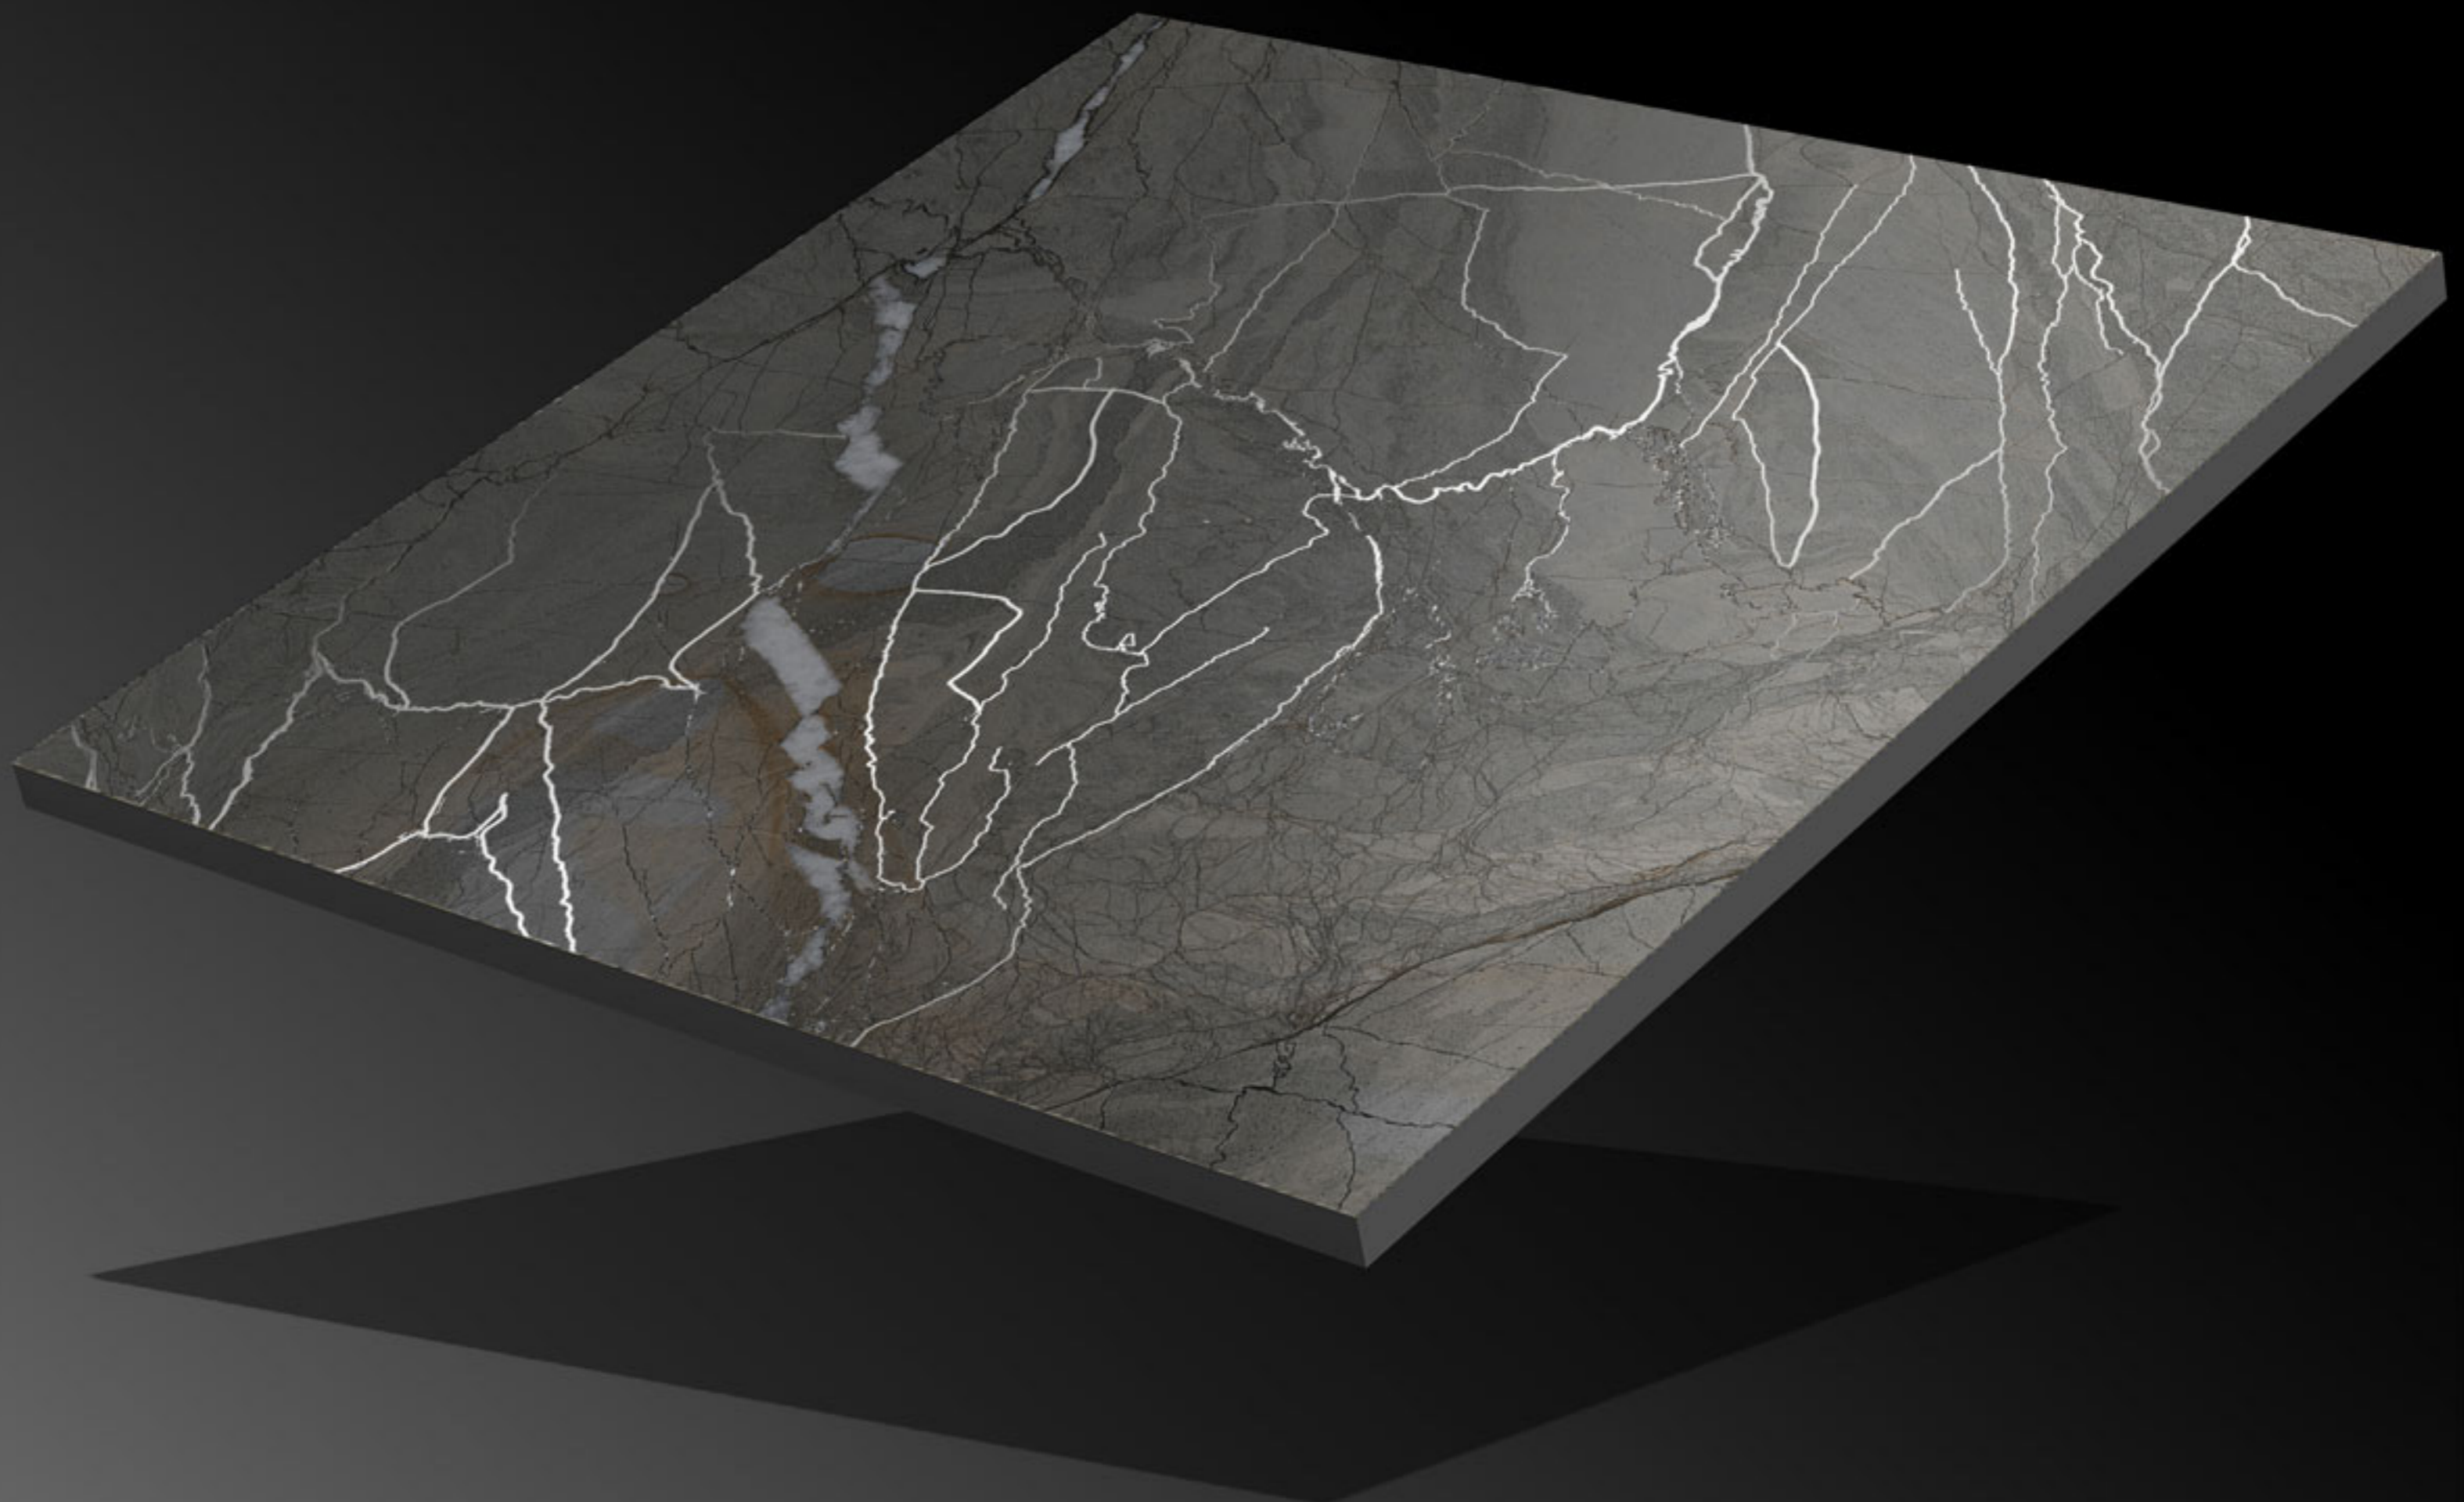

Size:

600x600mm

Series:

Carving Series

CRV-149

Finish:

Matt

Size: