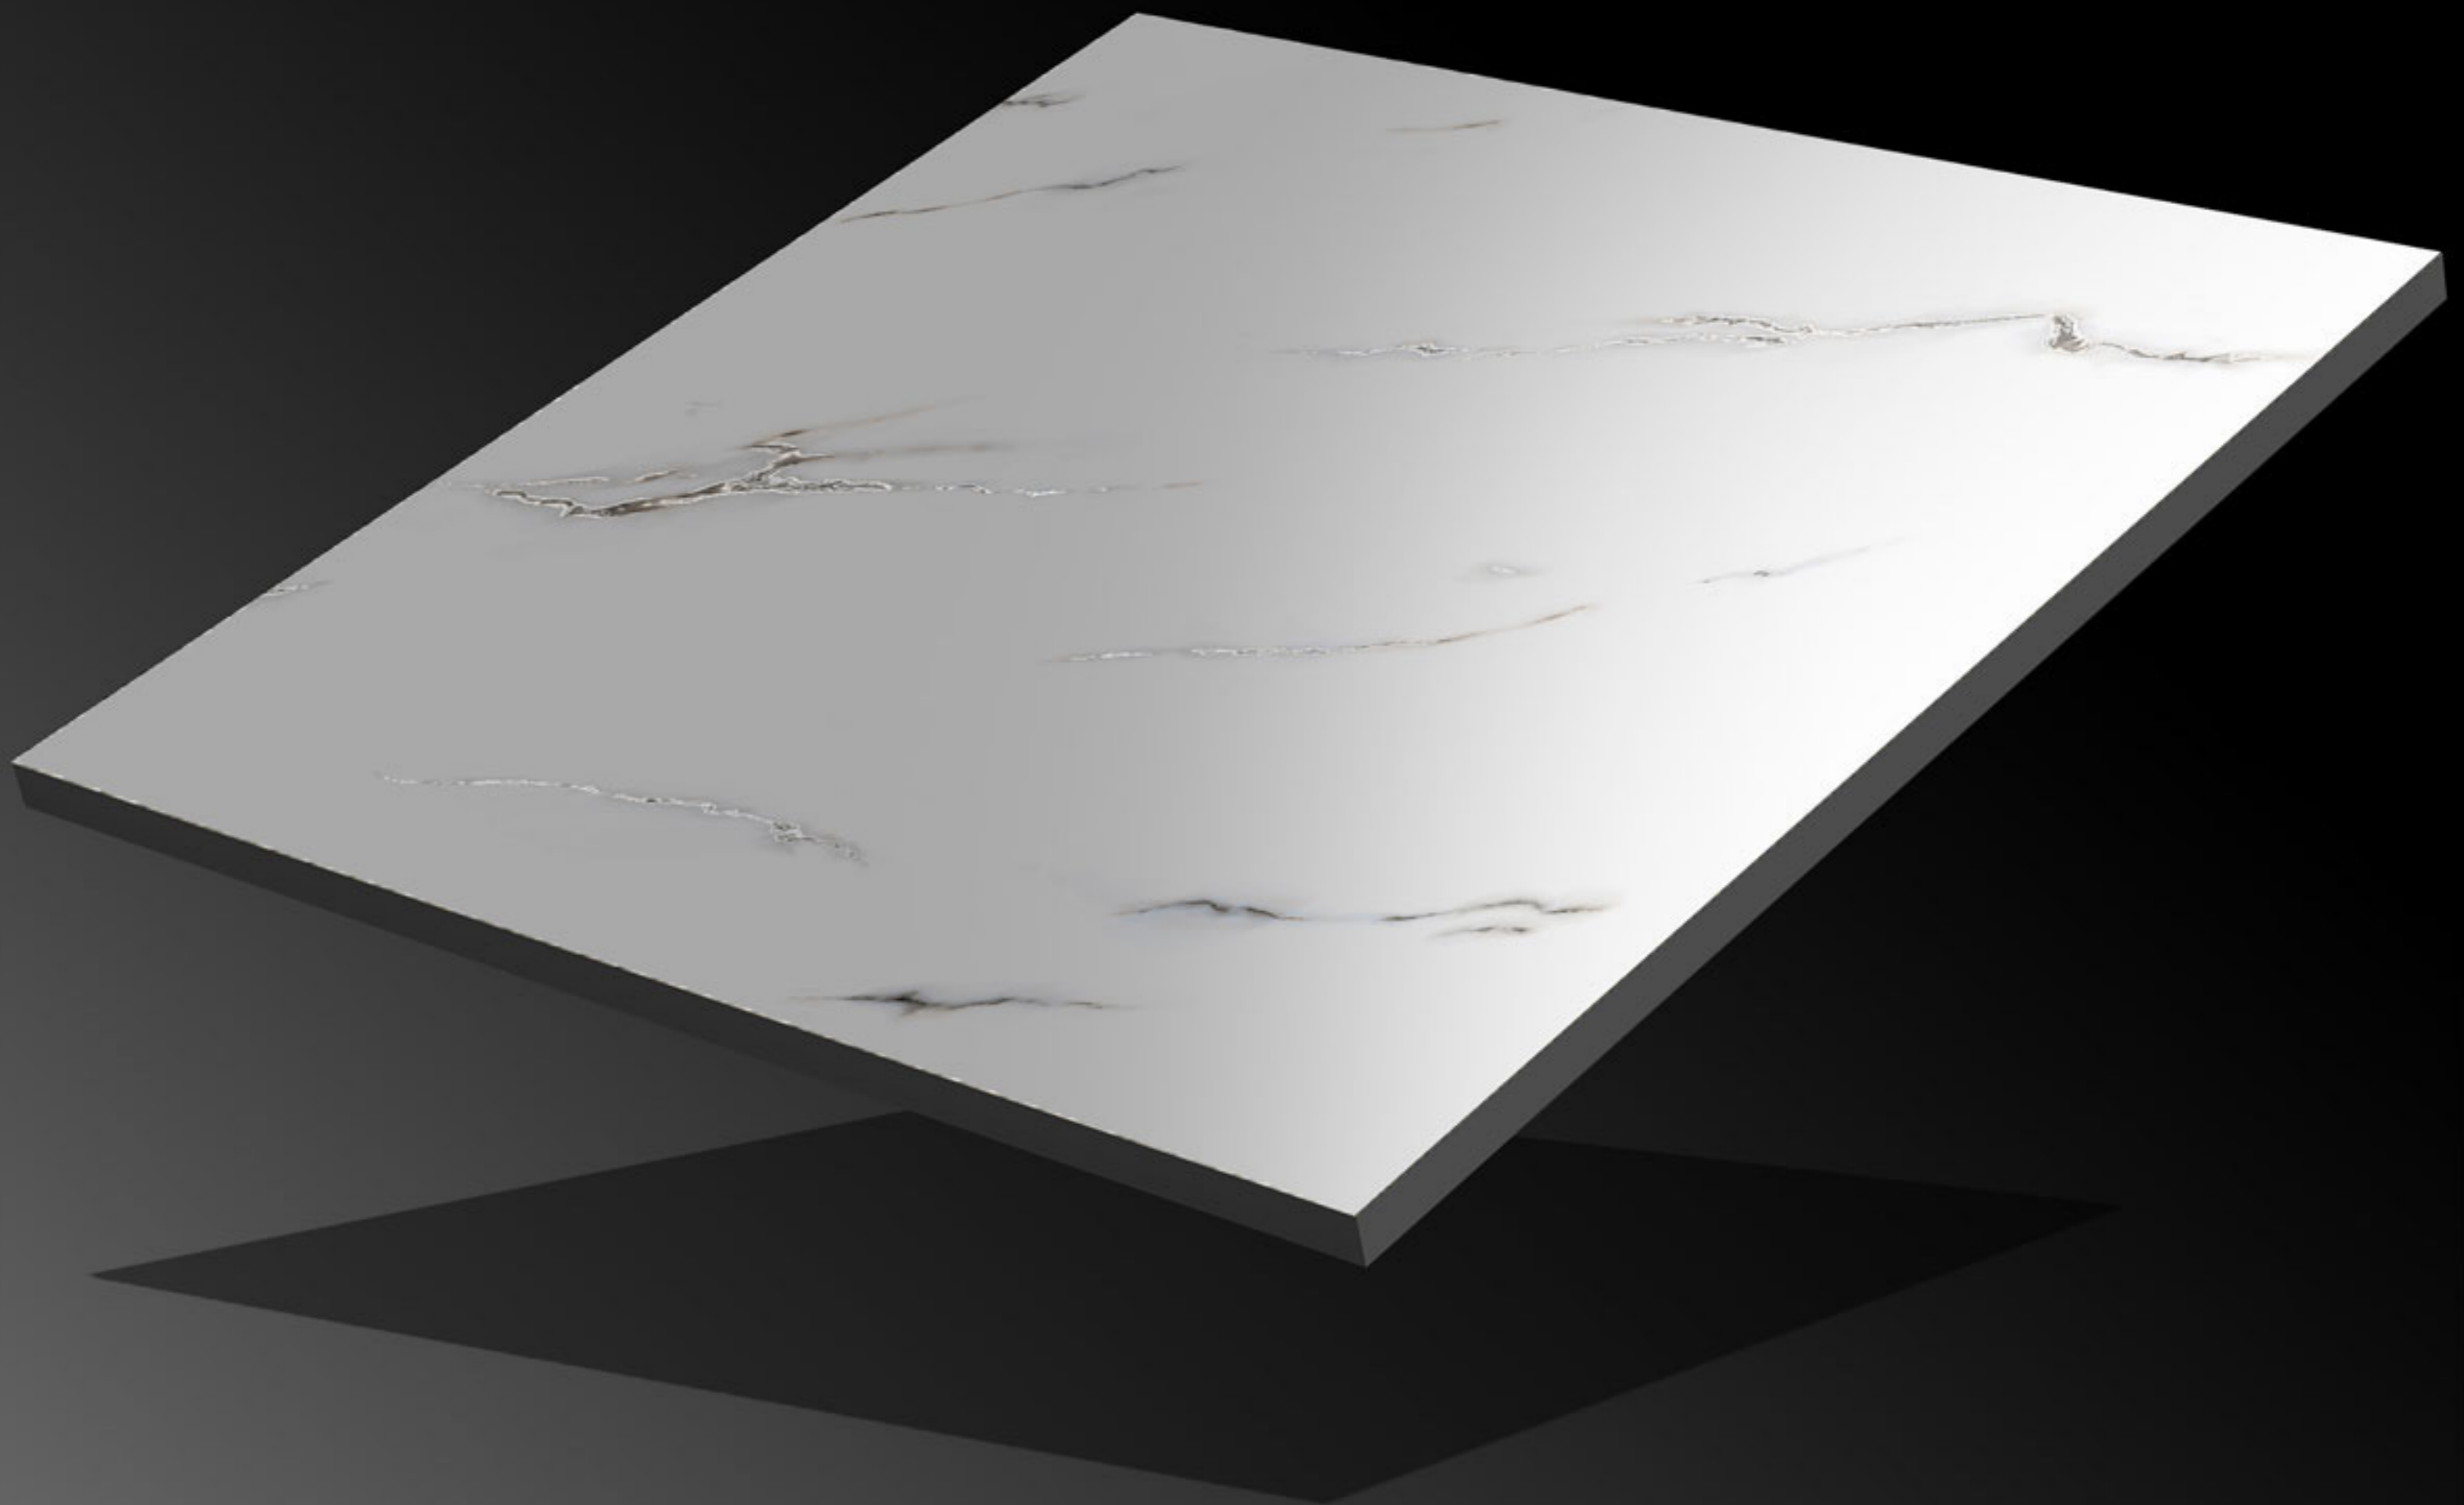

Finish:

Matt

Size:

600x600mm

Series:

Carving Series

CRV-160