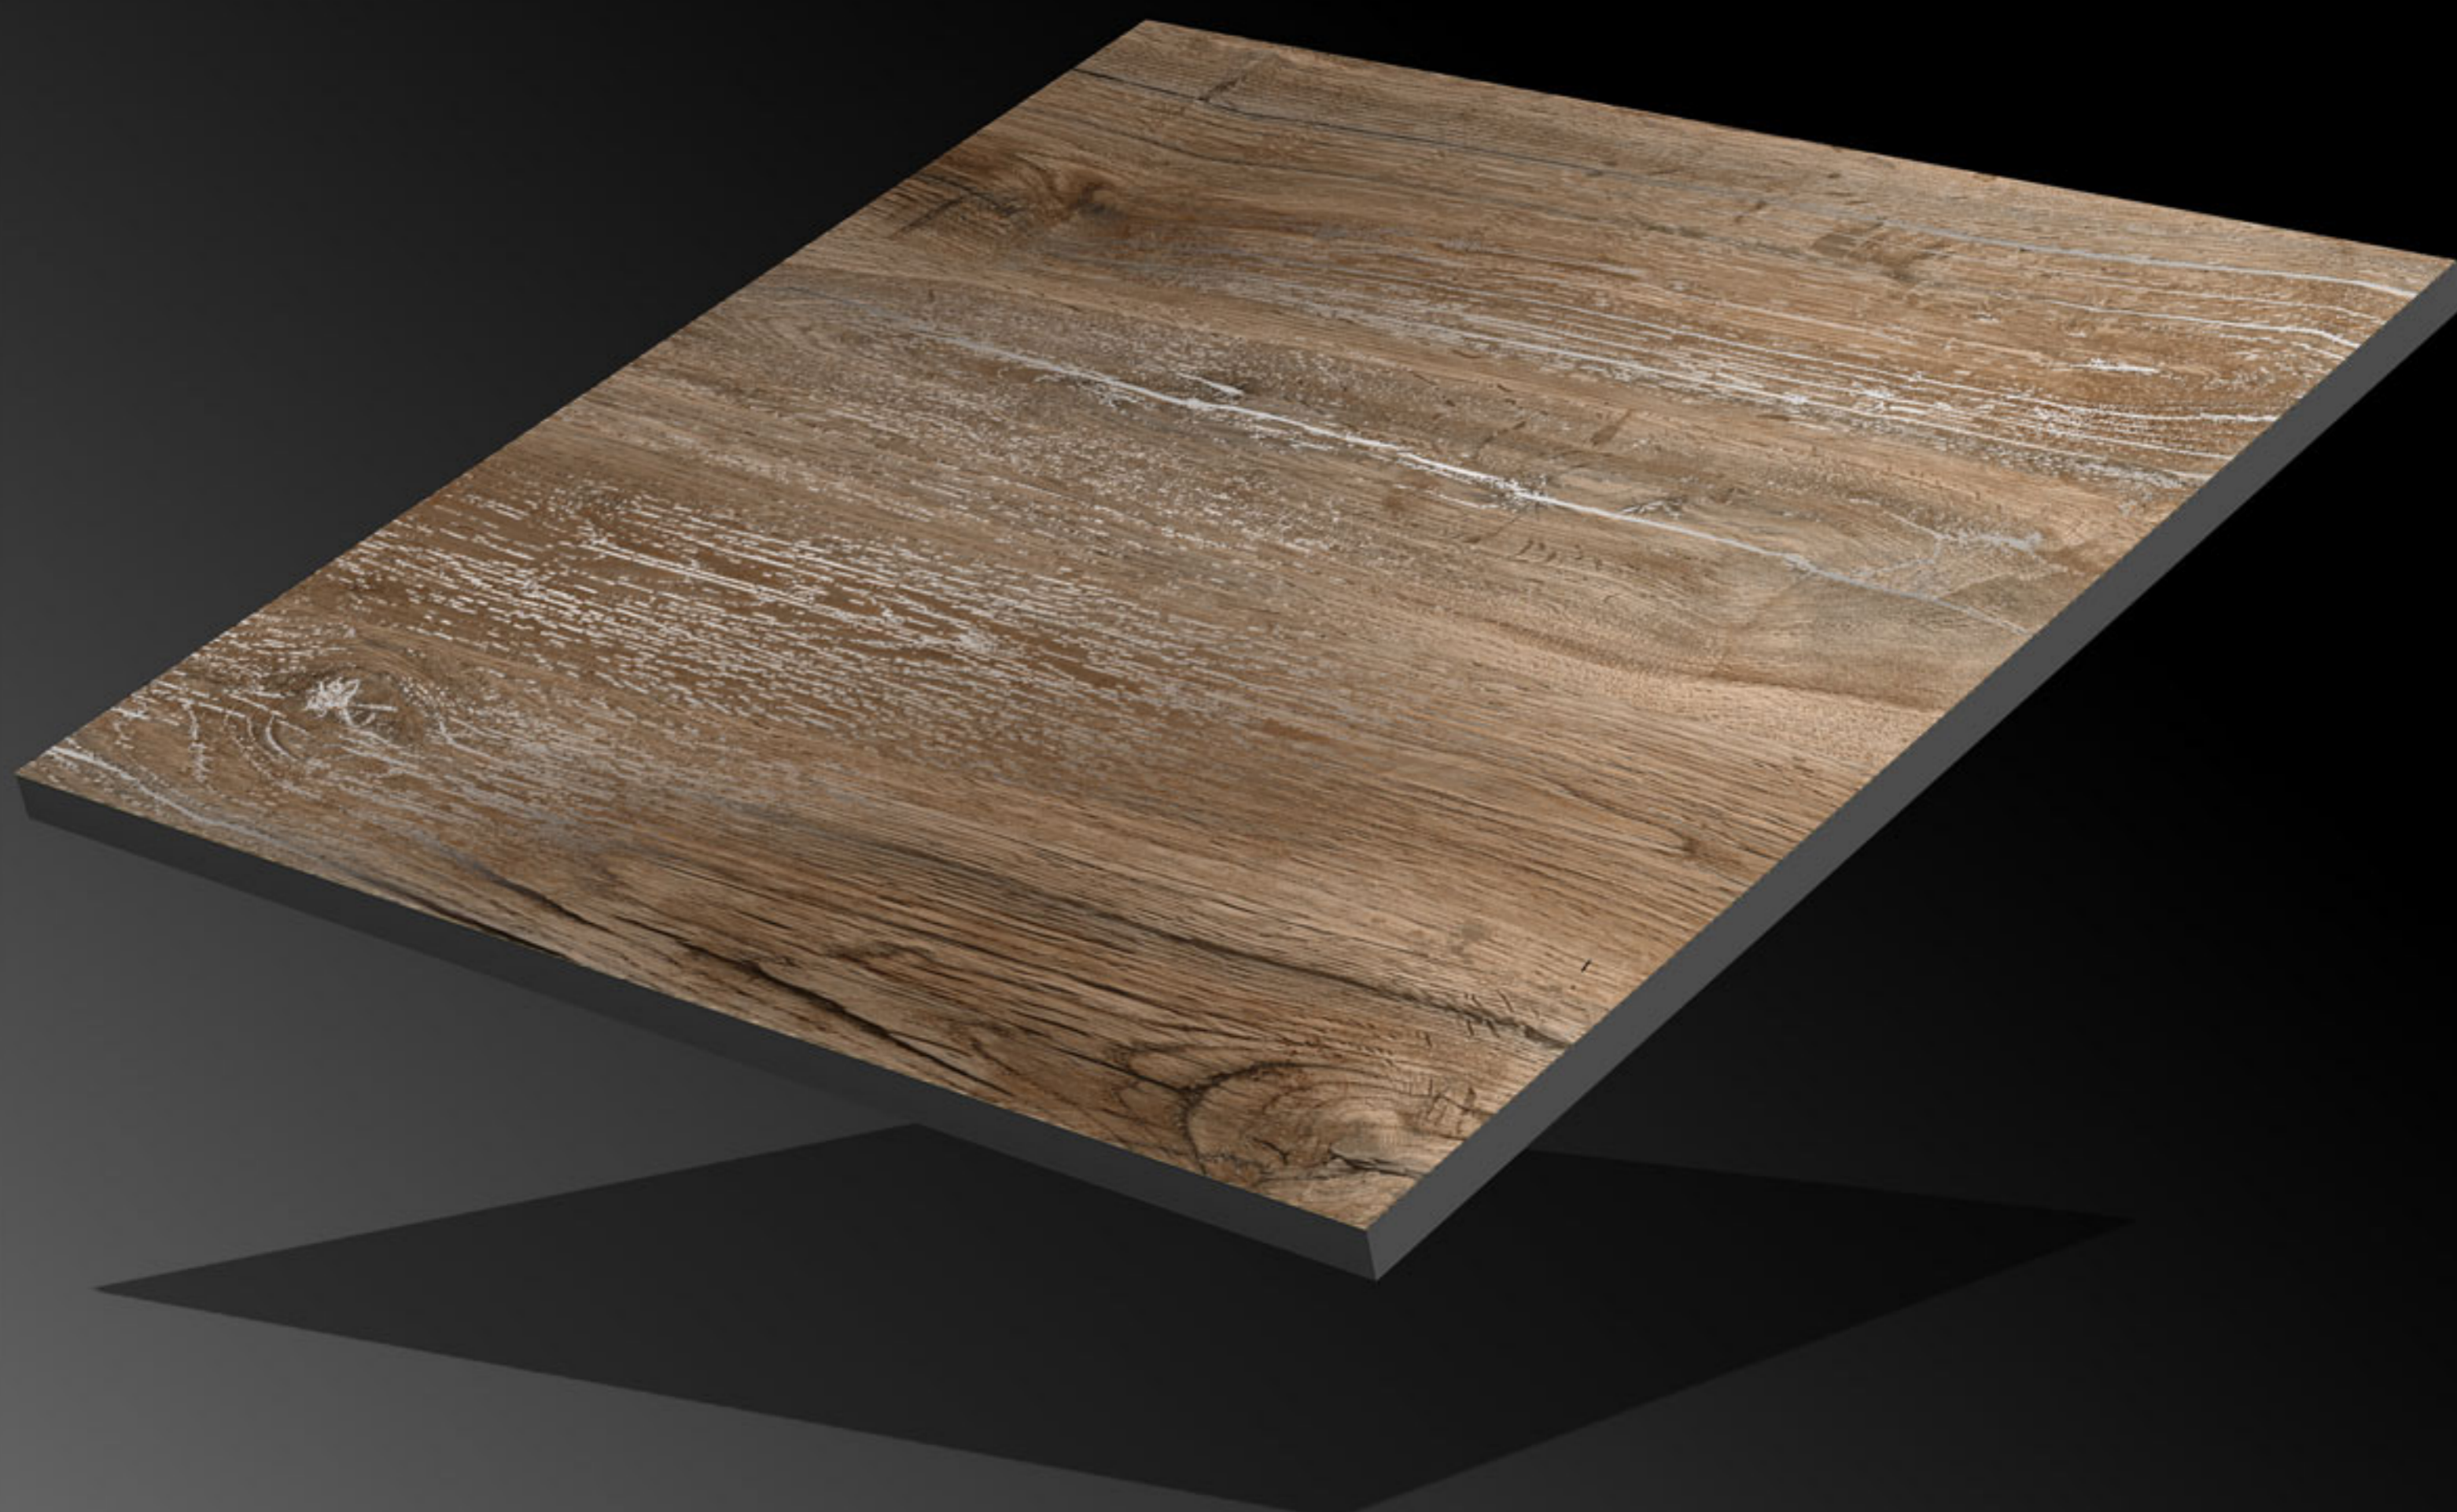

Finish:

Matt

Size:

600x600mm

Series:

Carving Series

CRV-184