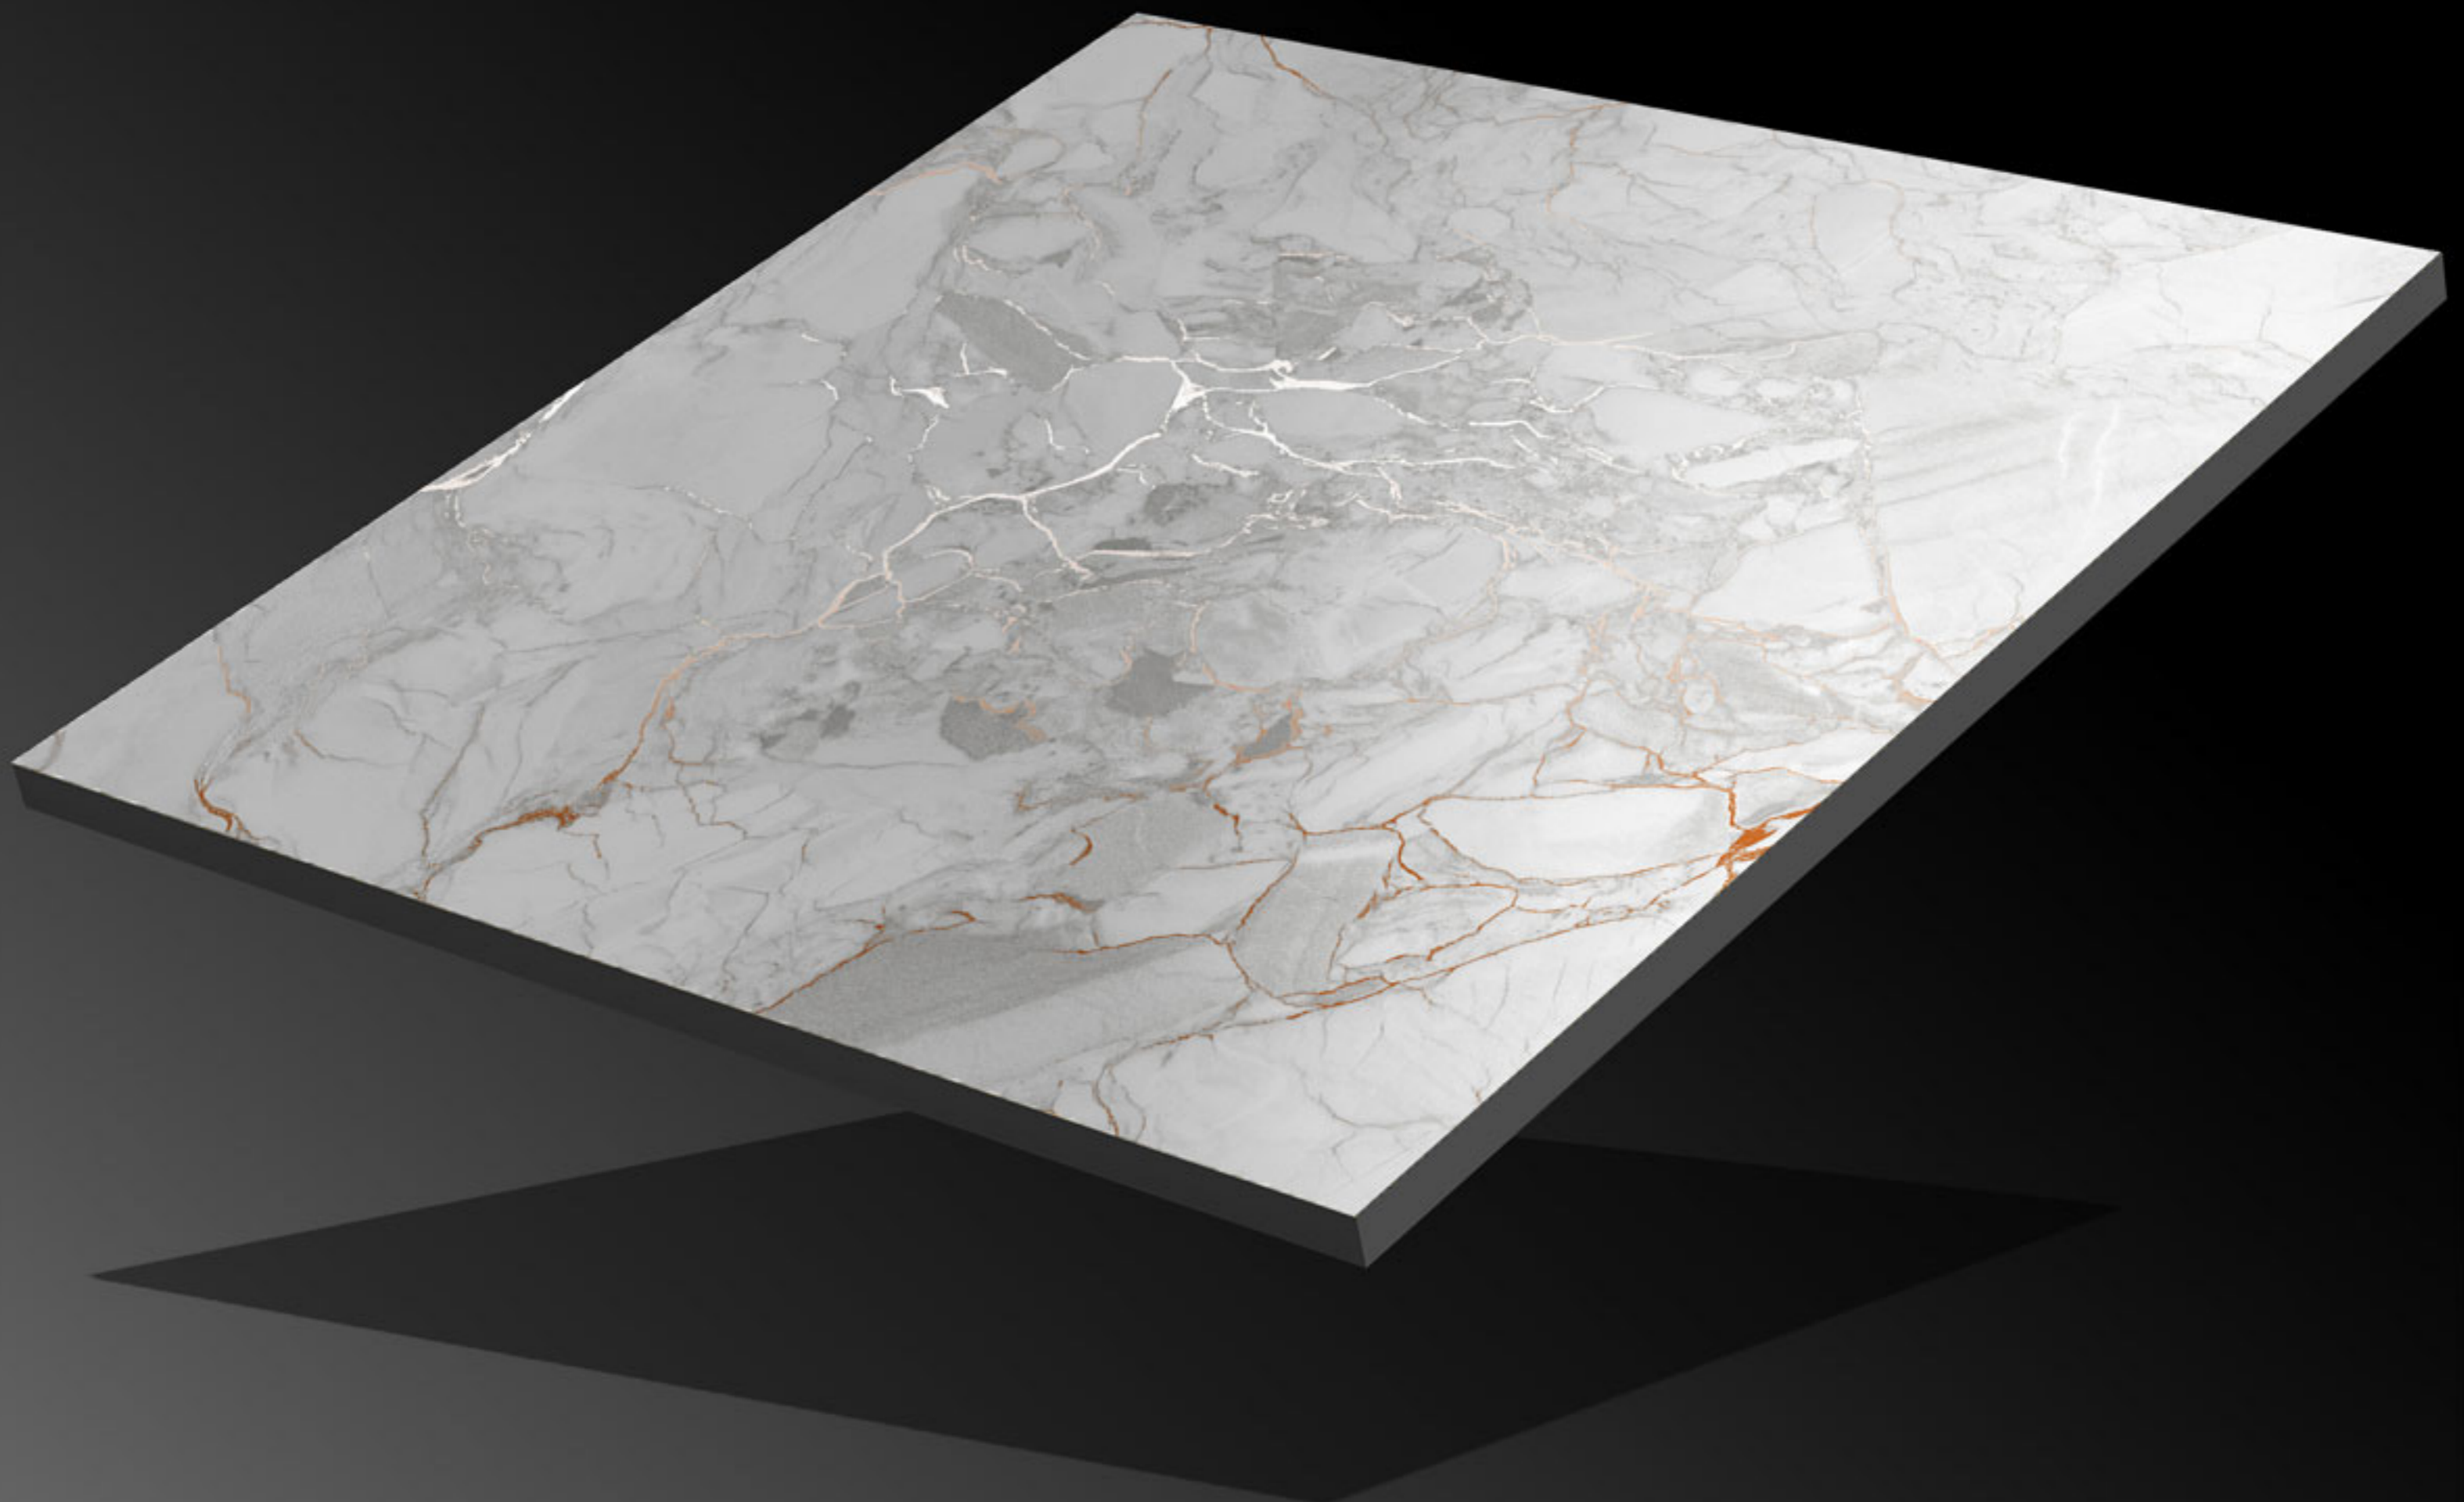

Finish:
Matt

Size:
600x600mm

Series:
Carving Series

CRV-164