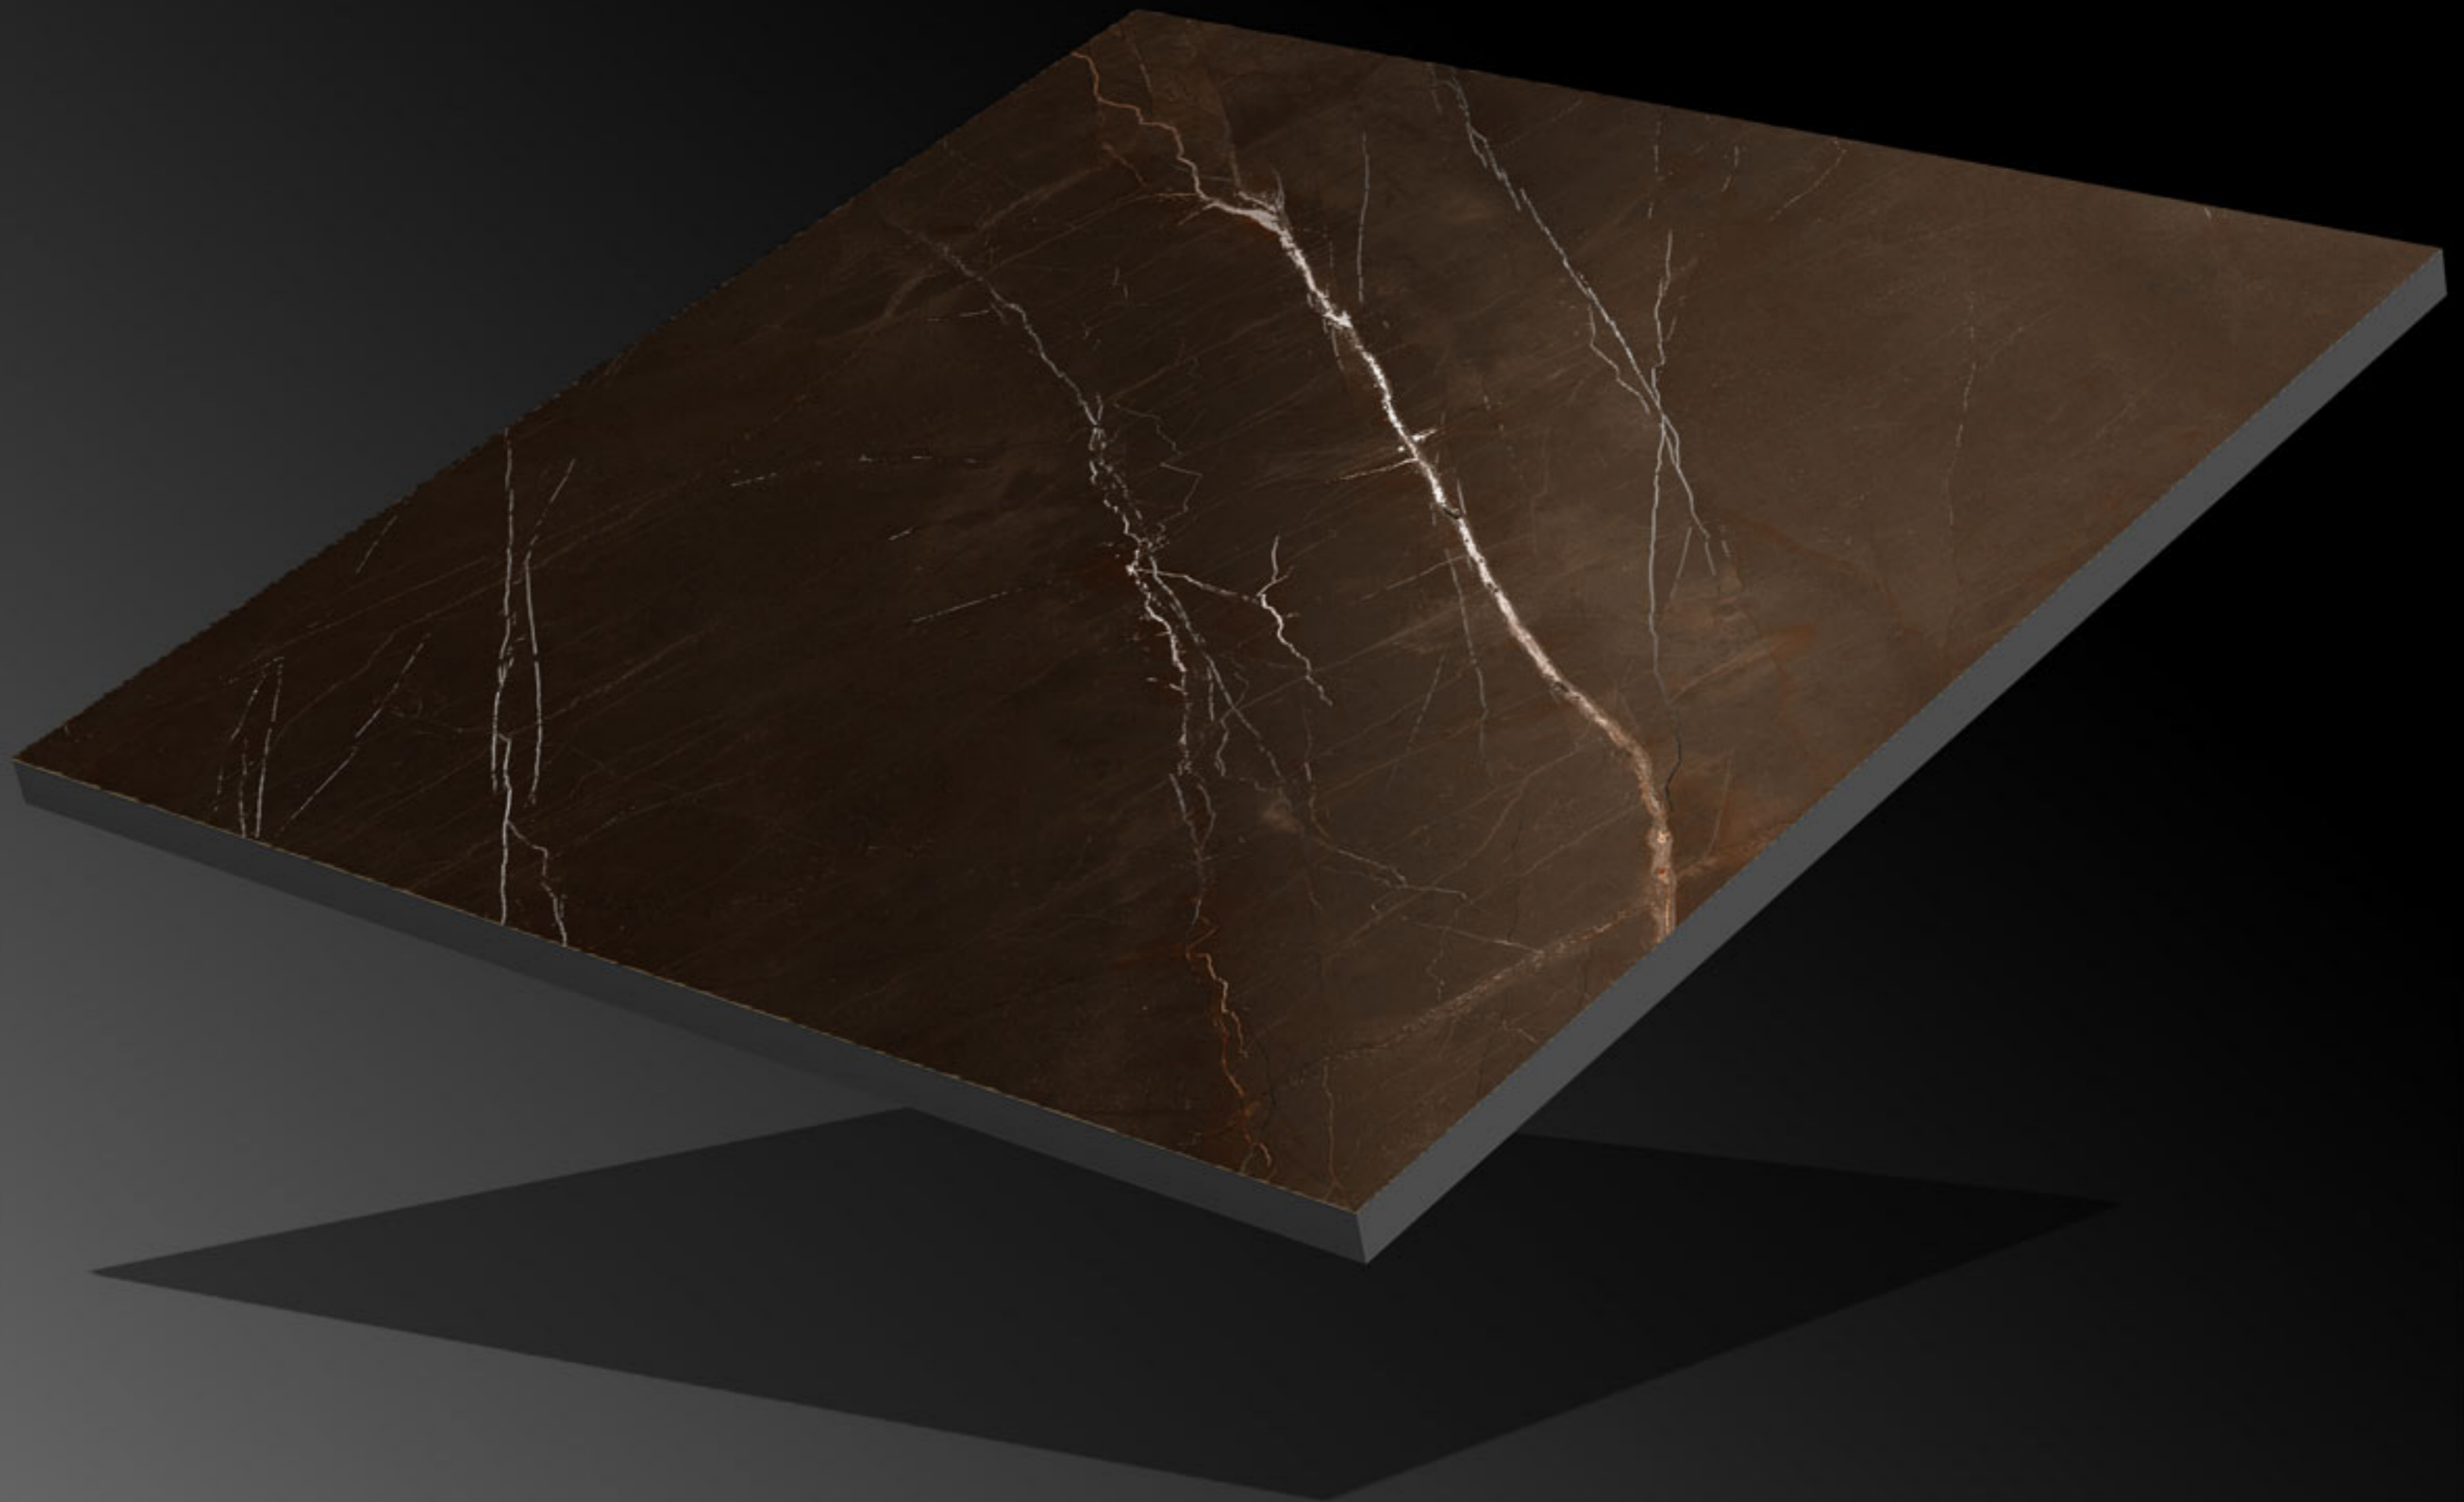

Size:

600x600mm

Series:

Carving Series

CRV-108

Finish:

Matt

Size: