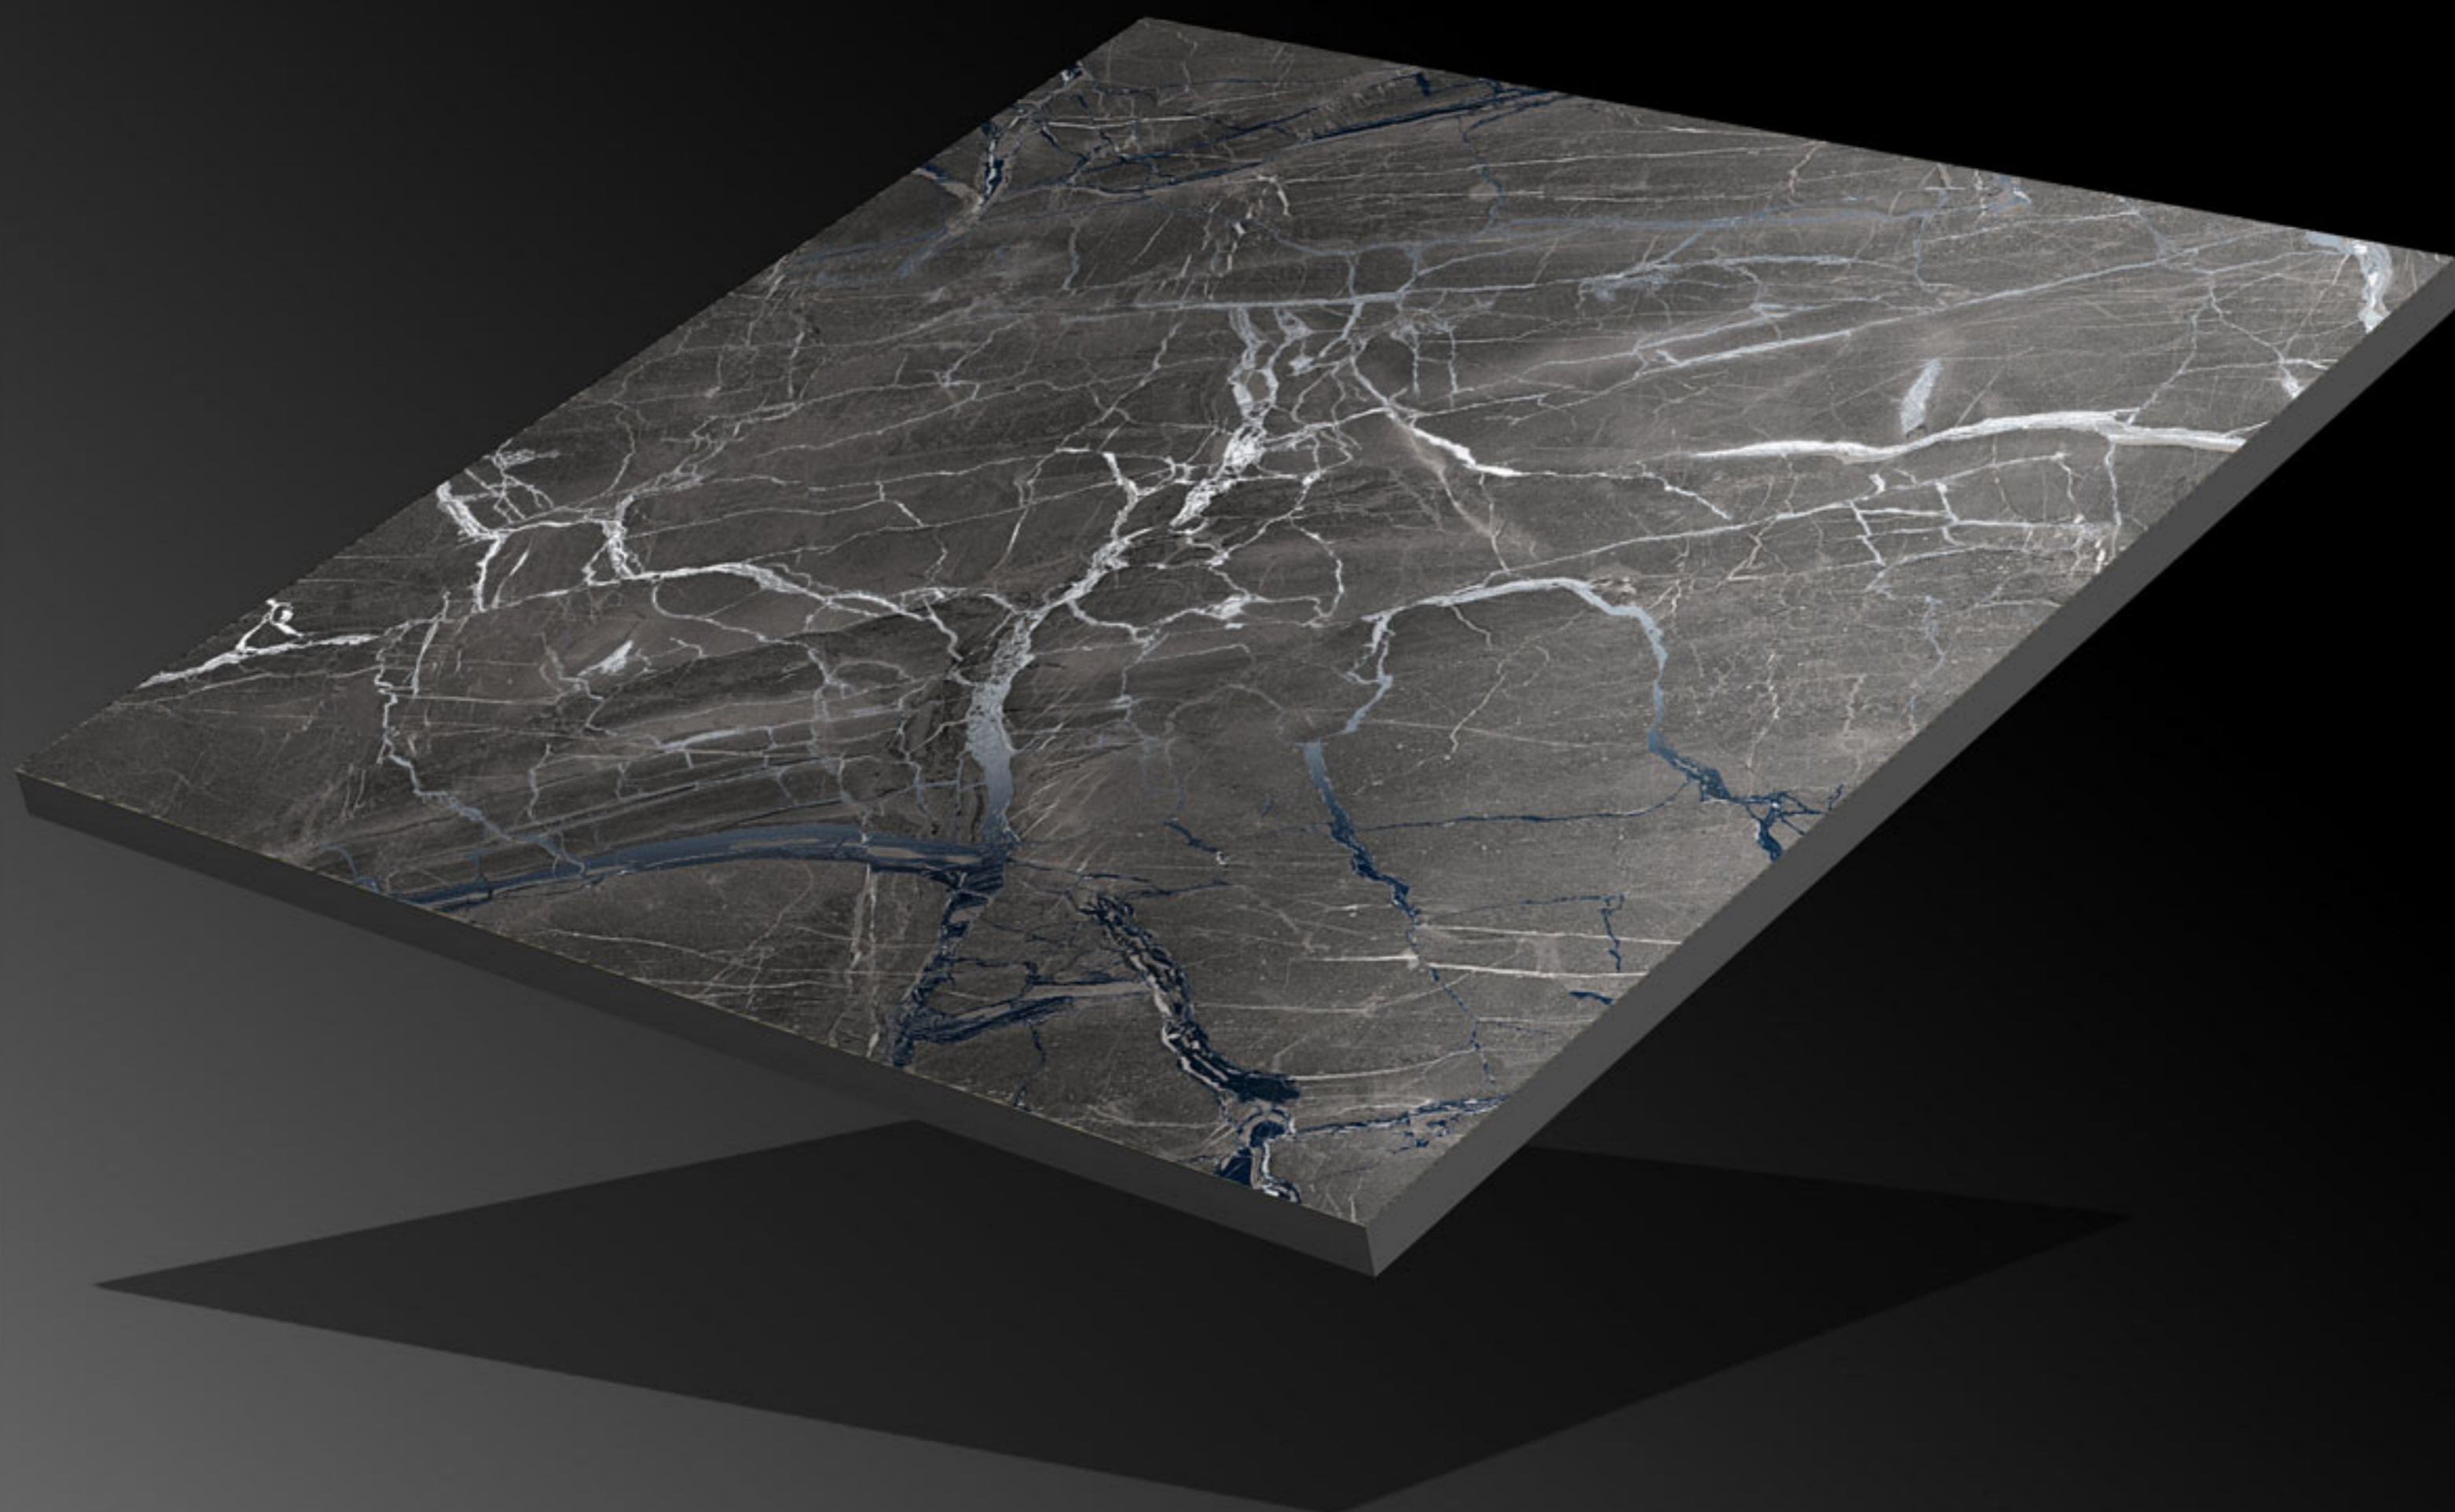

CRV-140

Finish:

Matt

Size:

600x600mm

Series:

Carving Series

CRV-141