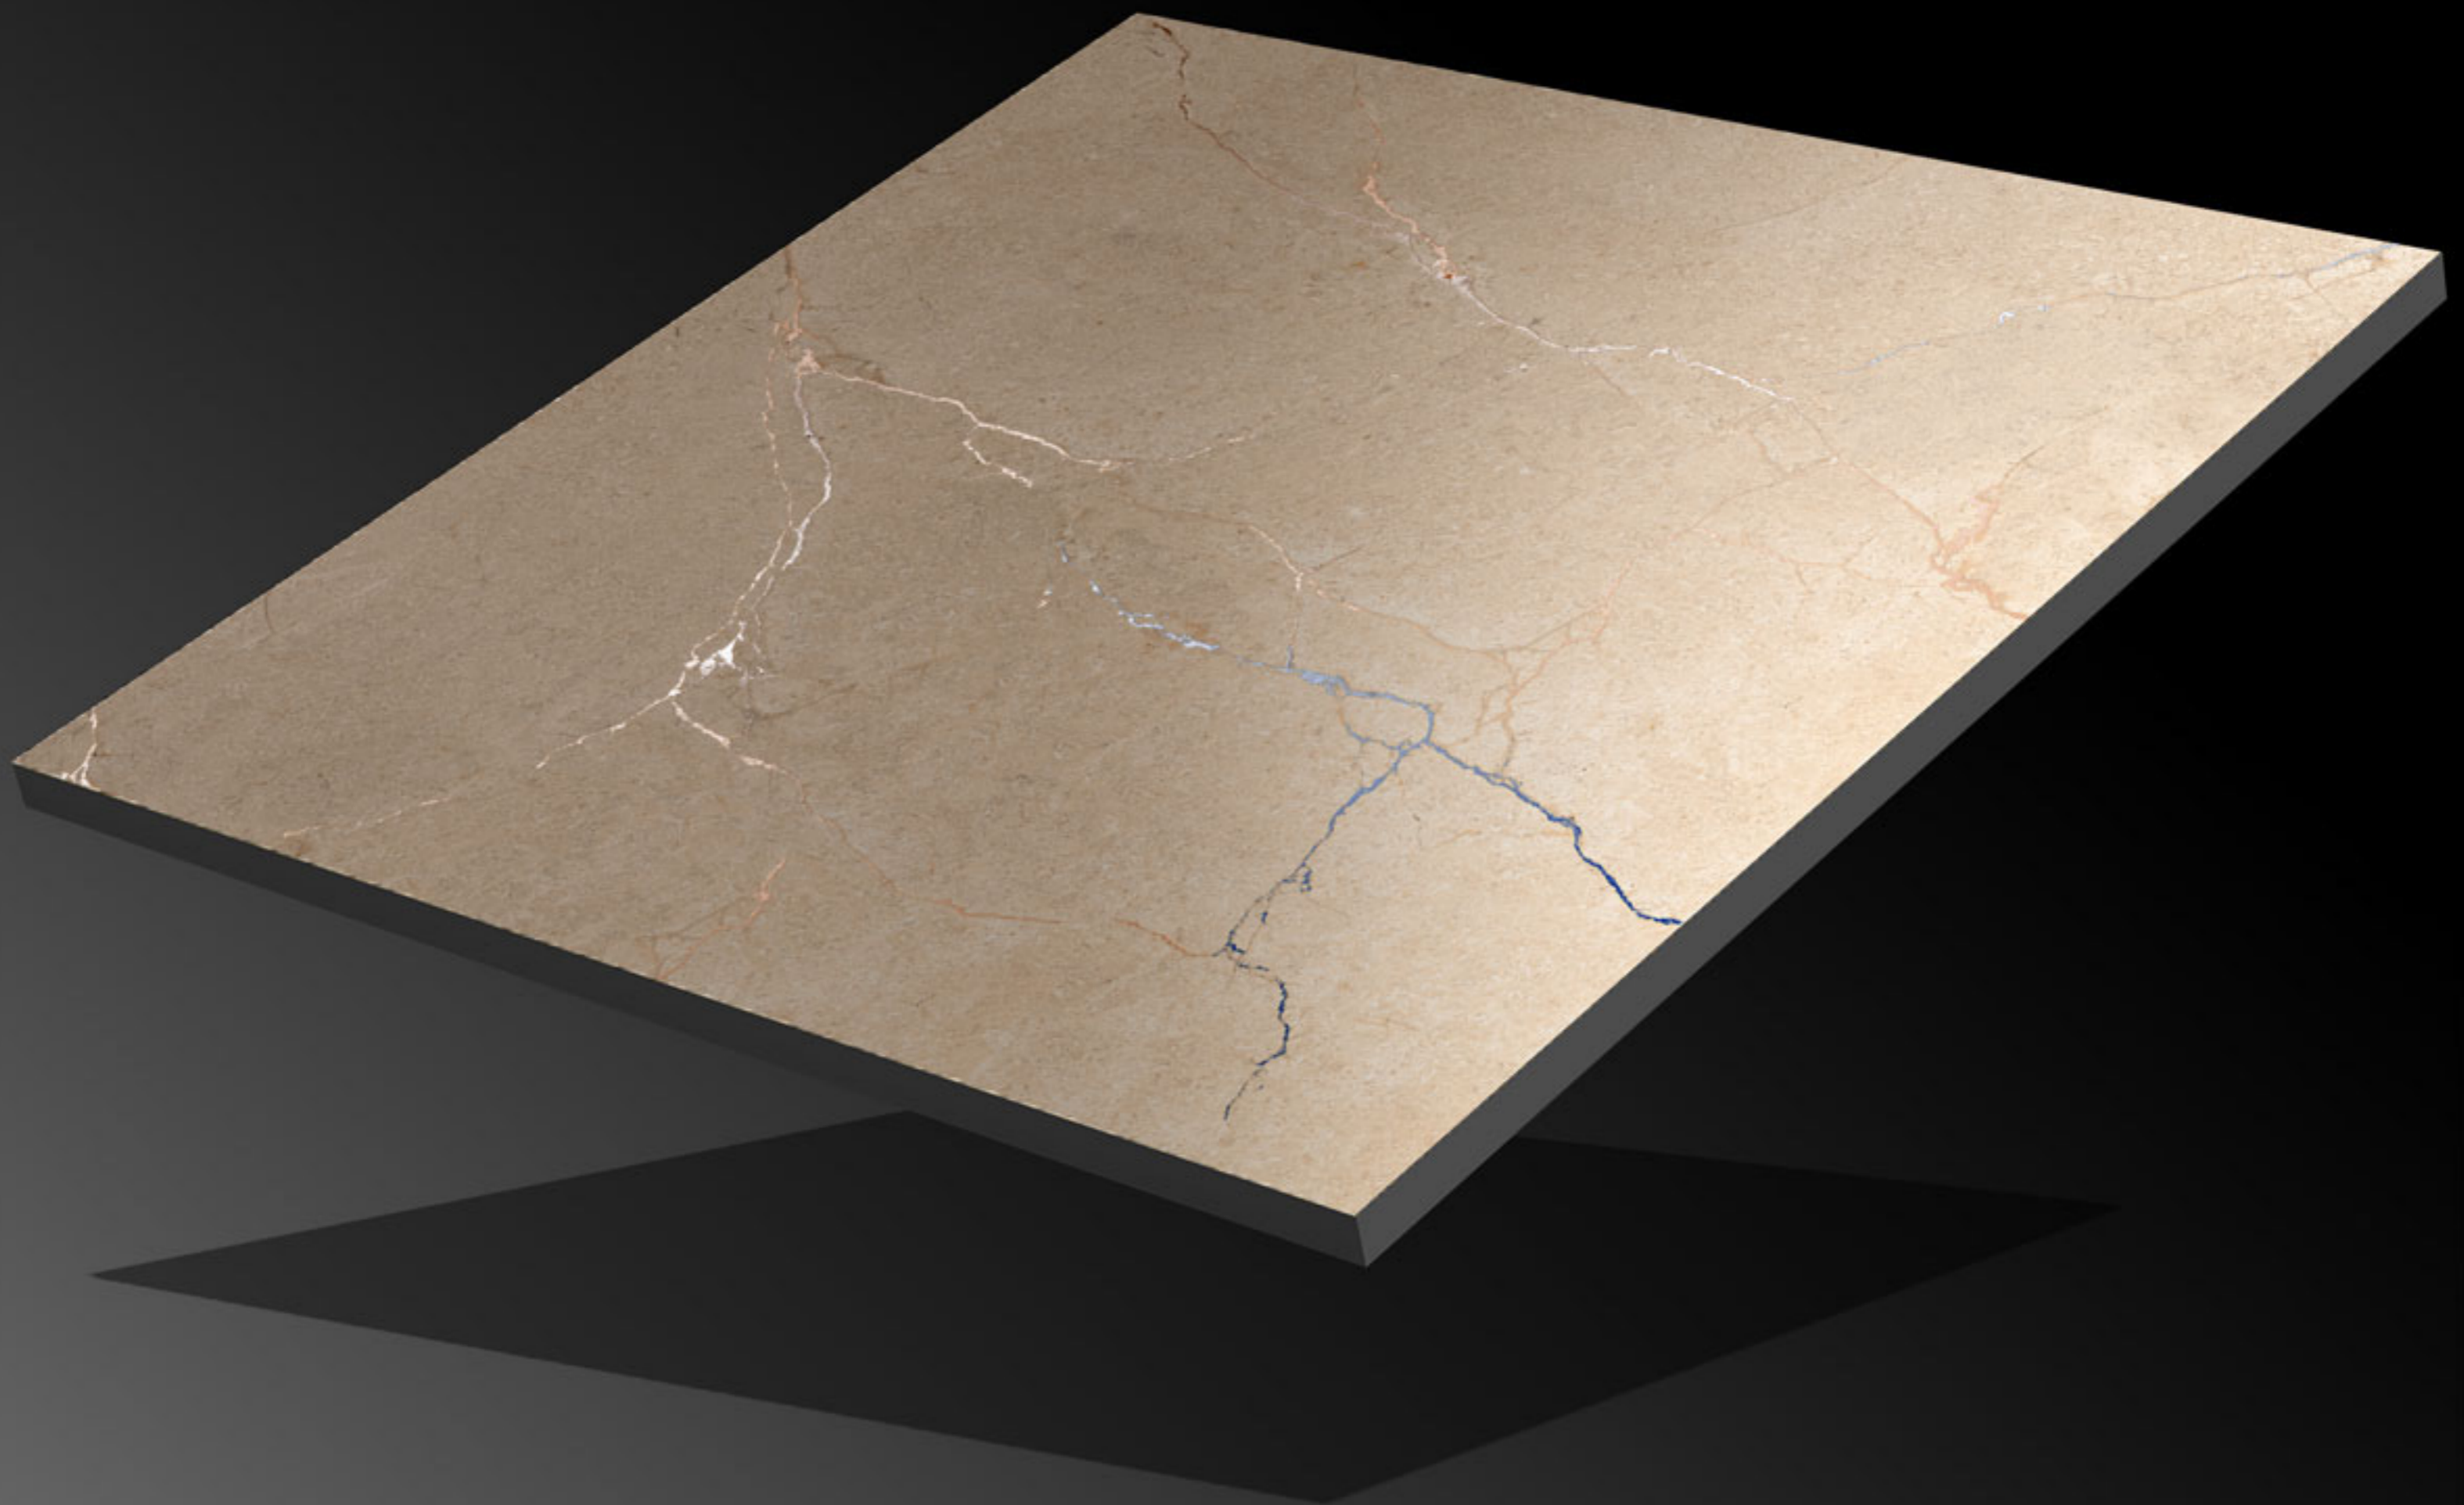

Finish:

Matt

Size:

600x600mm

Series:

Carving Series

CRV-192