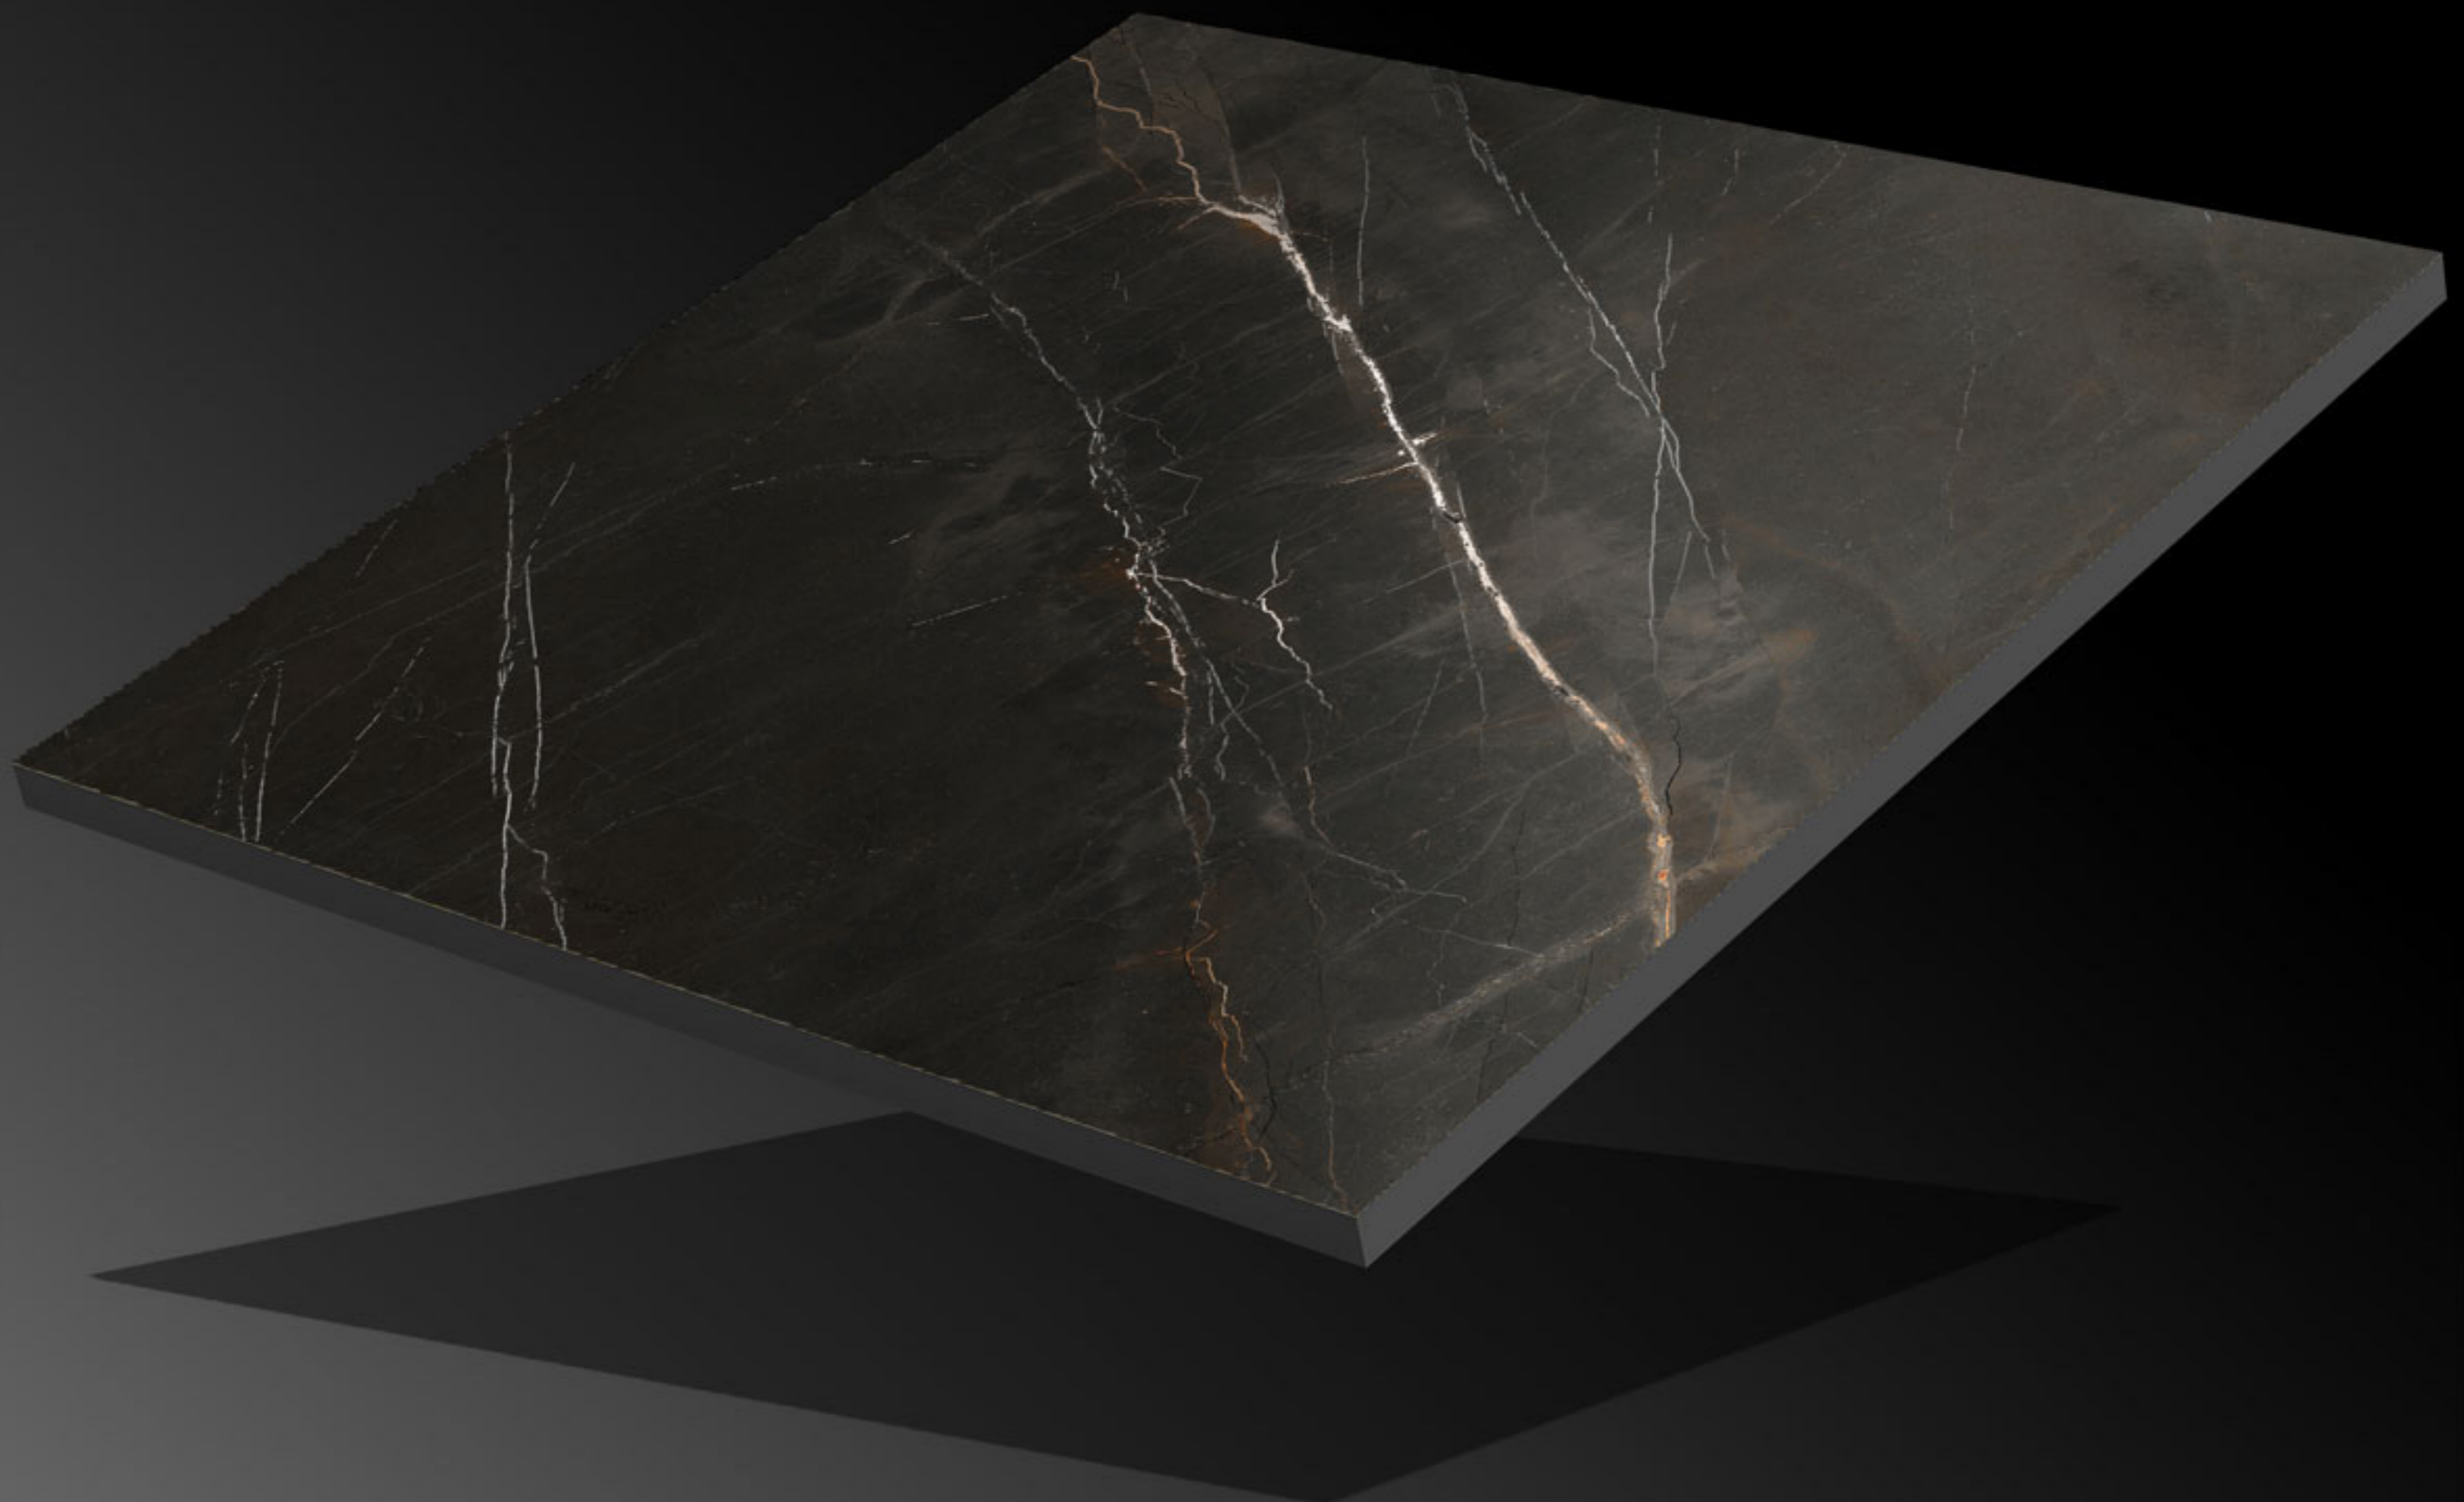

Finish:

Matt

Size:

600x600mm

Series:

Carving Series

CRV-109