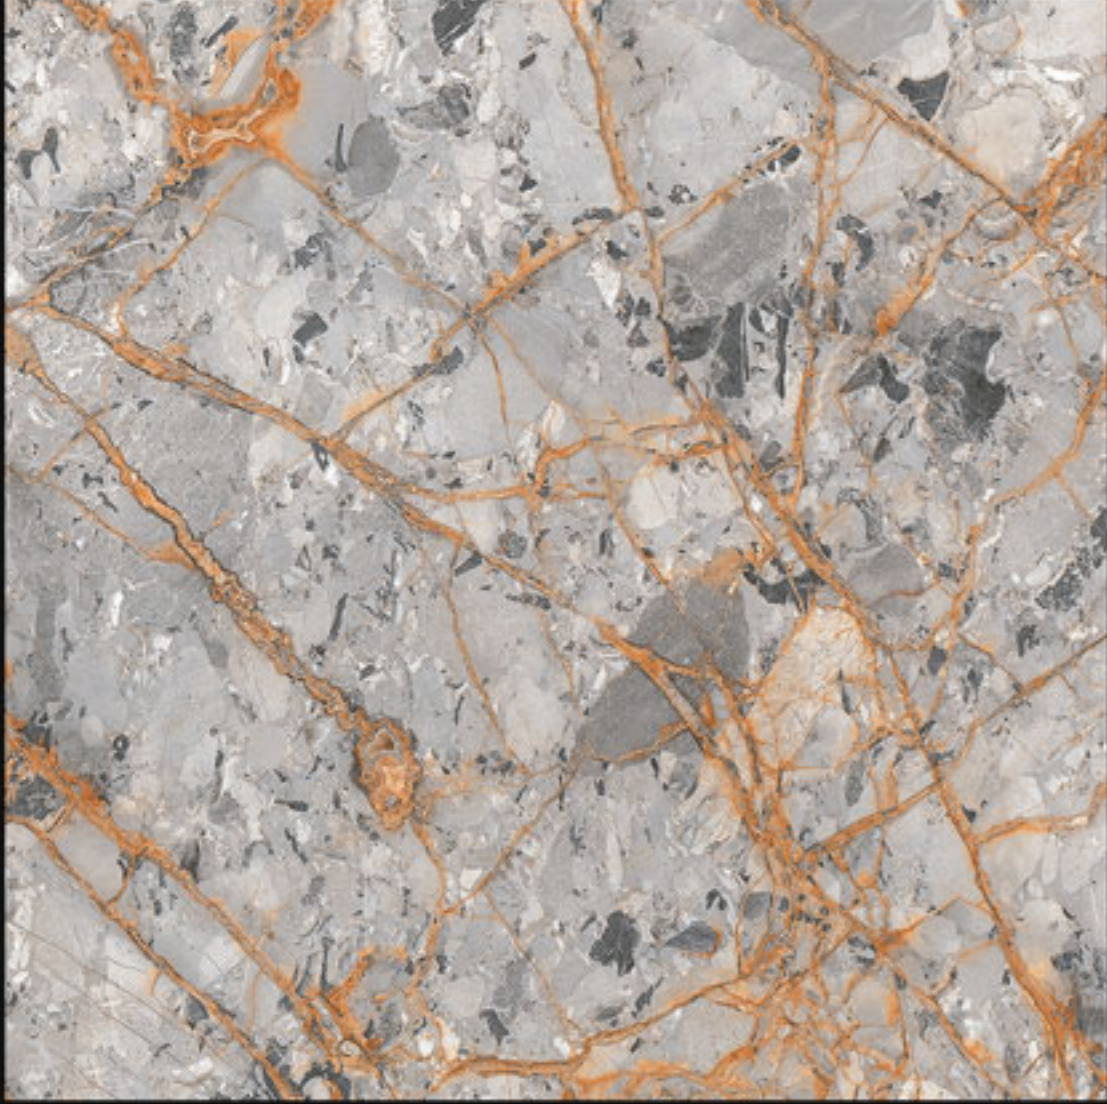

Finish:
Matt

Size:
600x600mm

Series:
Carving Series

CRV-130

Finish:
Matt

Size:
600x600mm

Series:
Carving Series

CRV-131