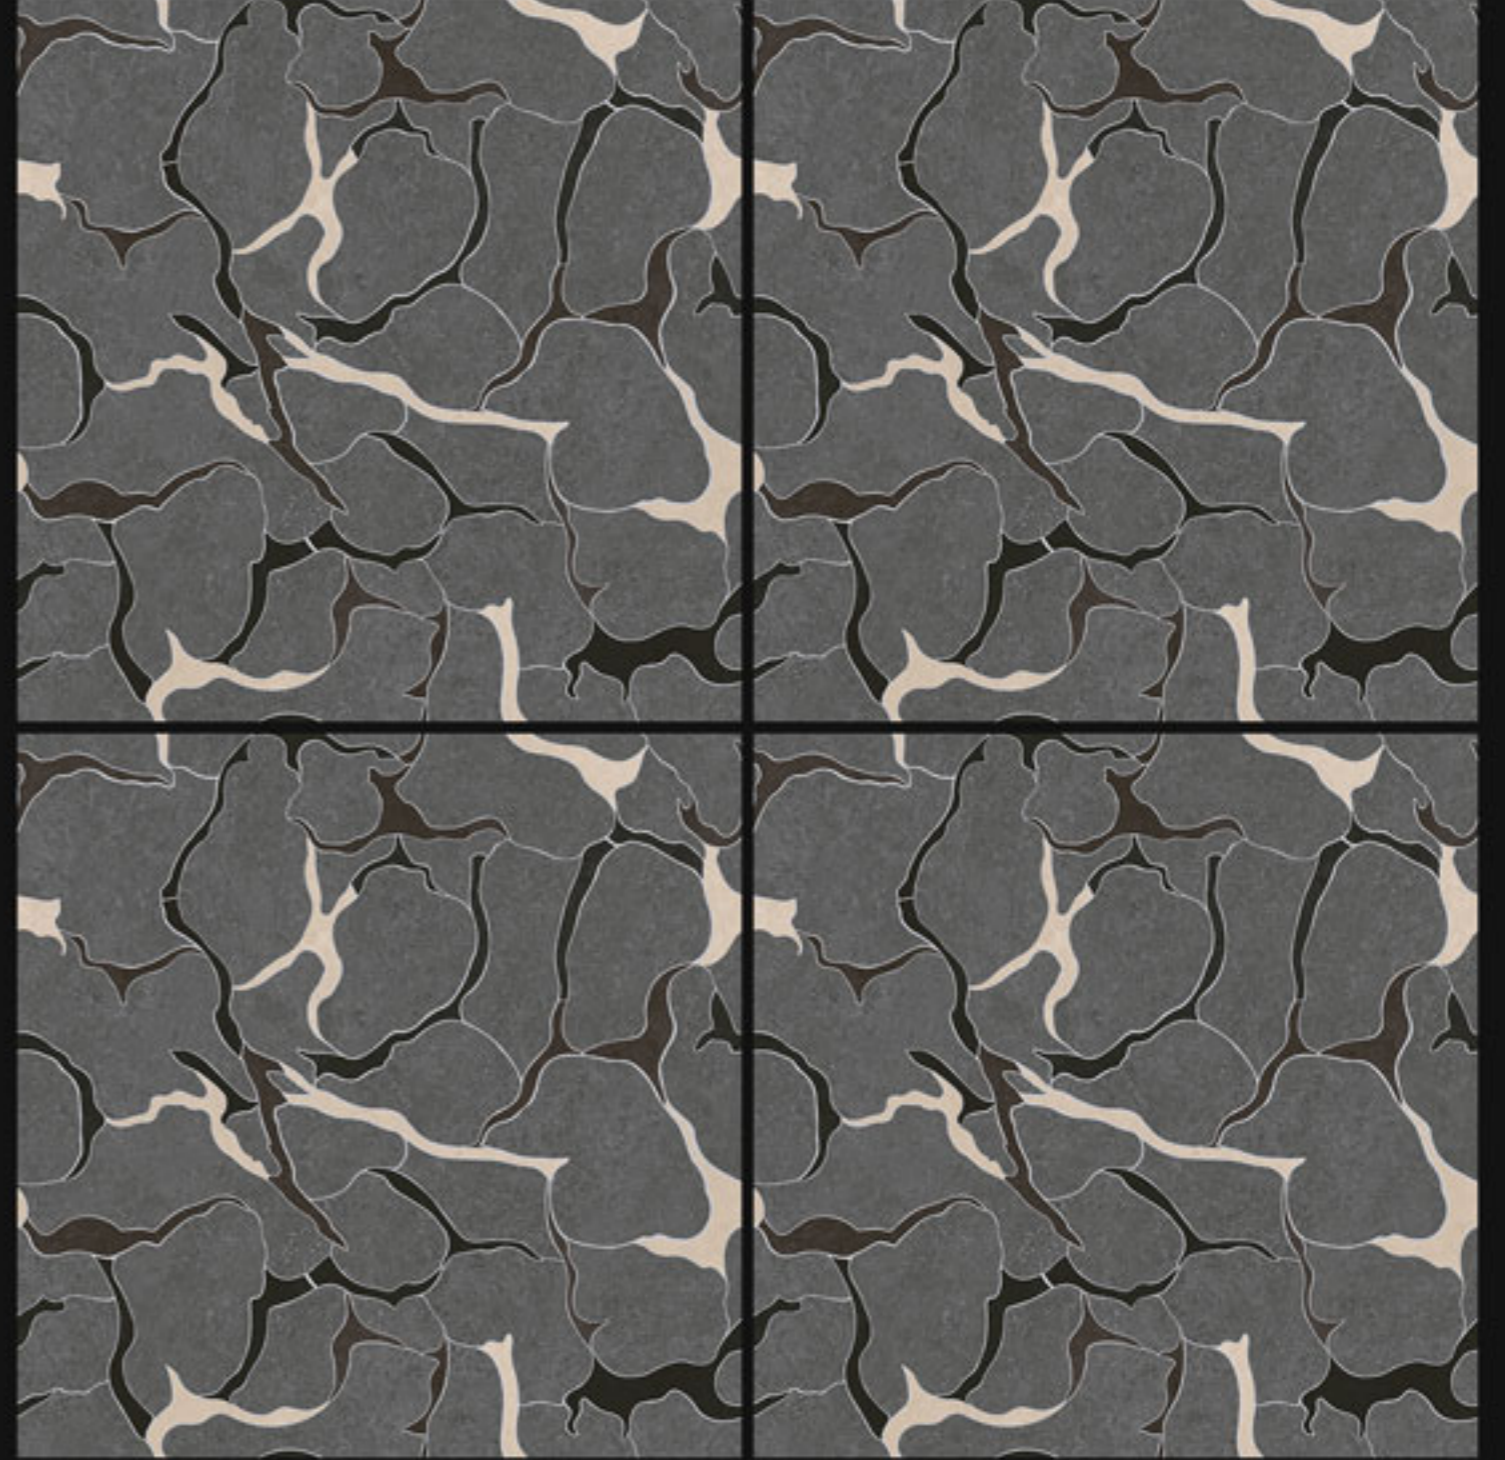

Finish:
Matt

Size:
600x600mm

Series:
Carving Series

CRV-171