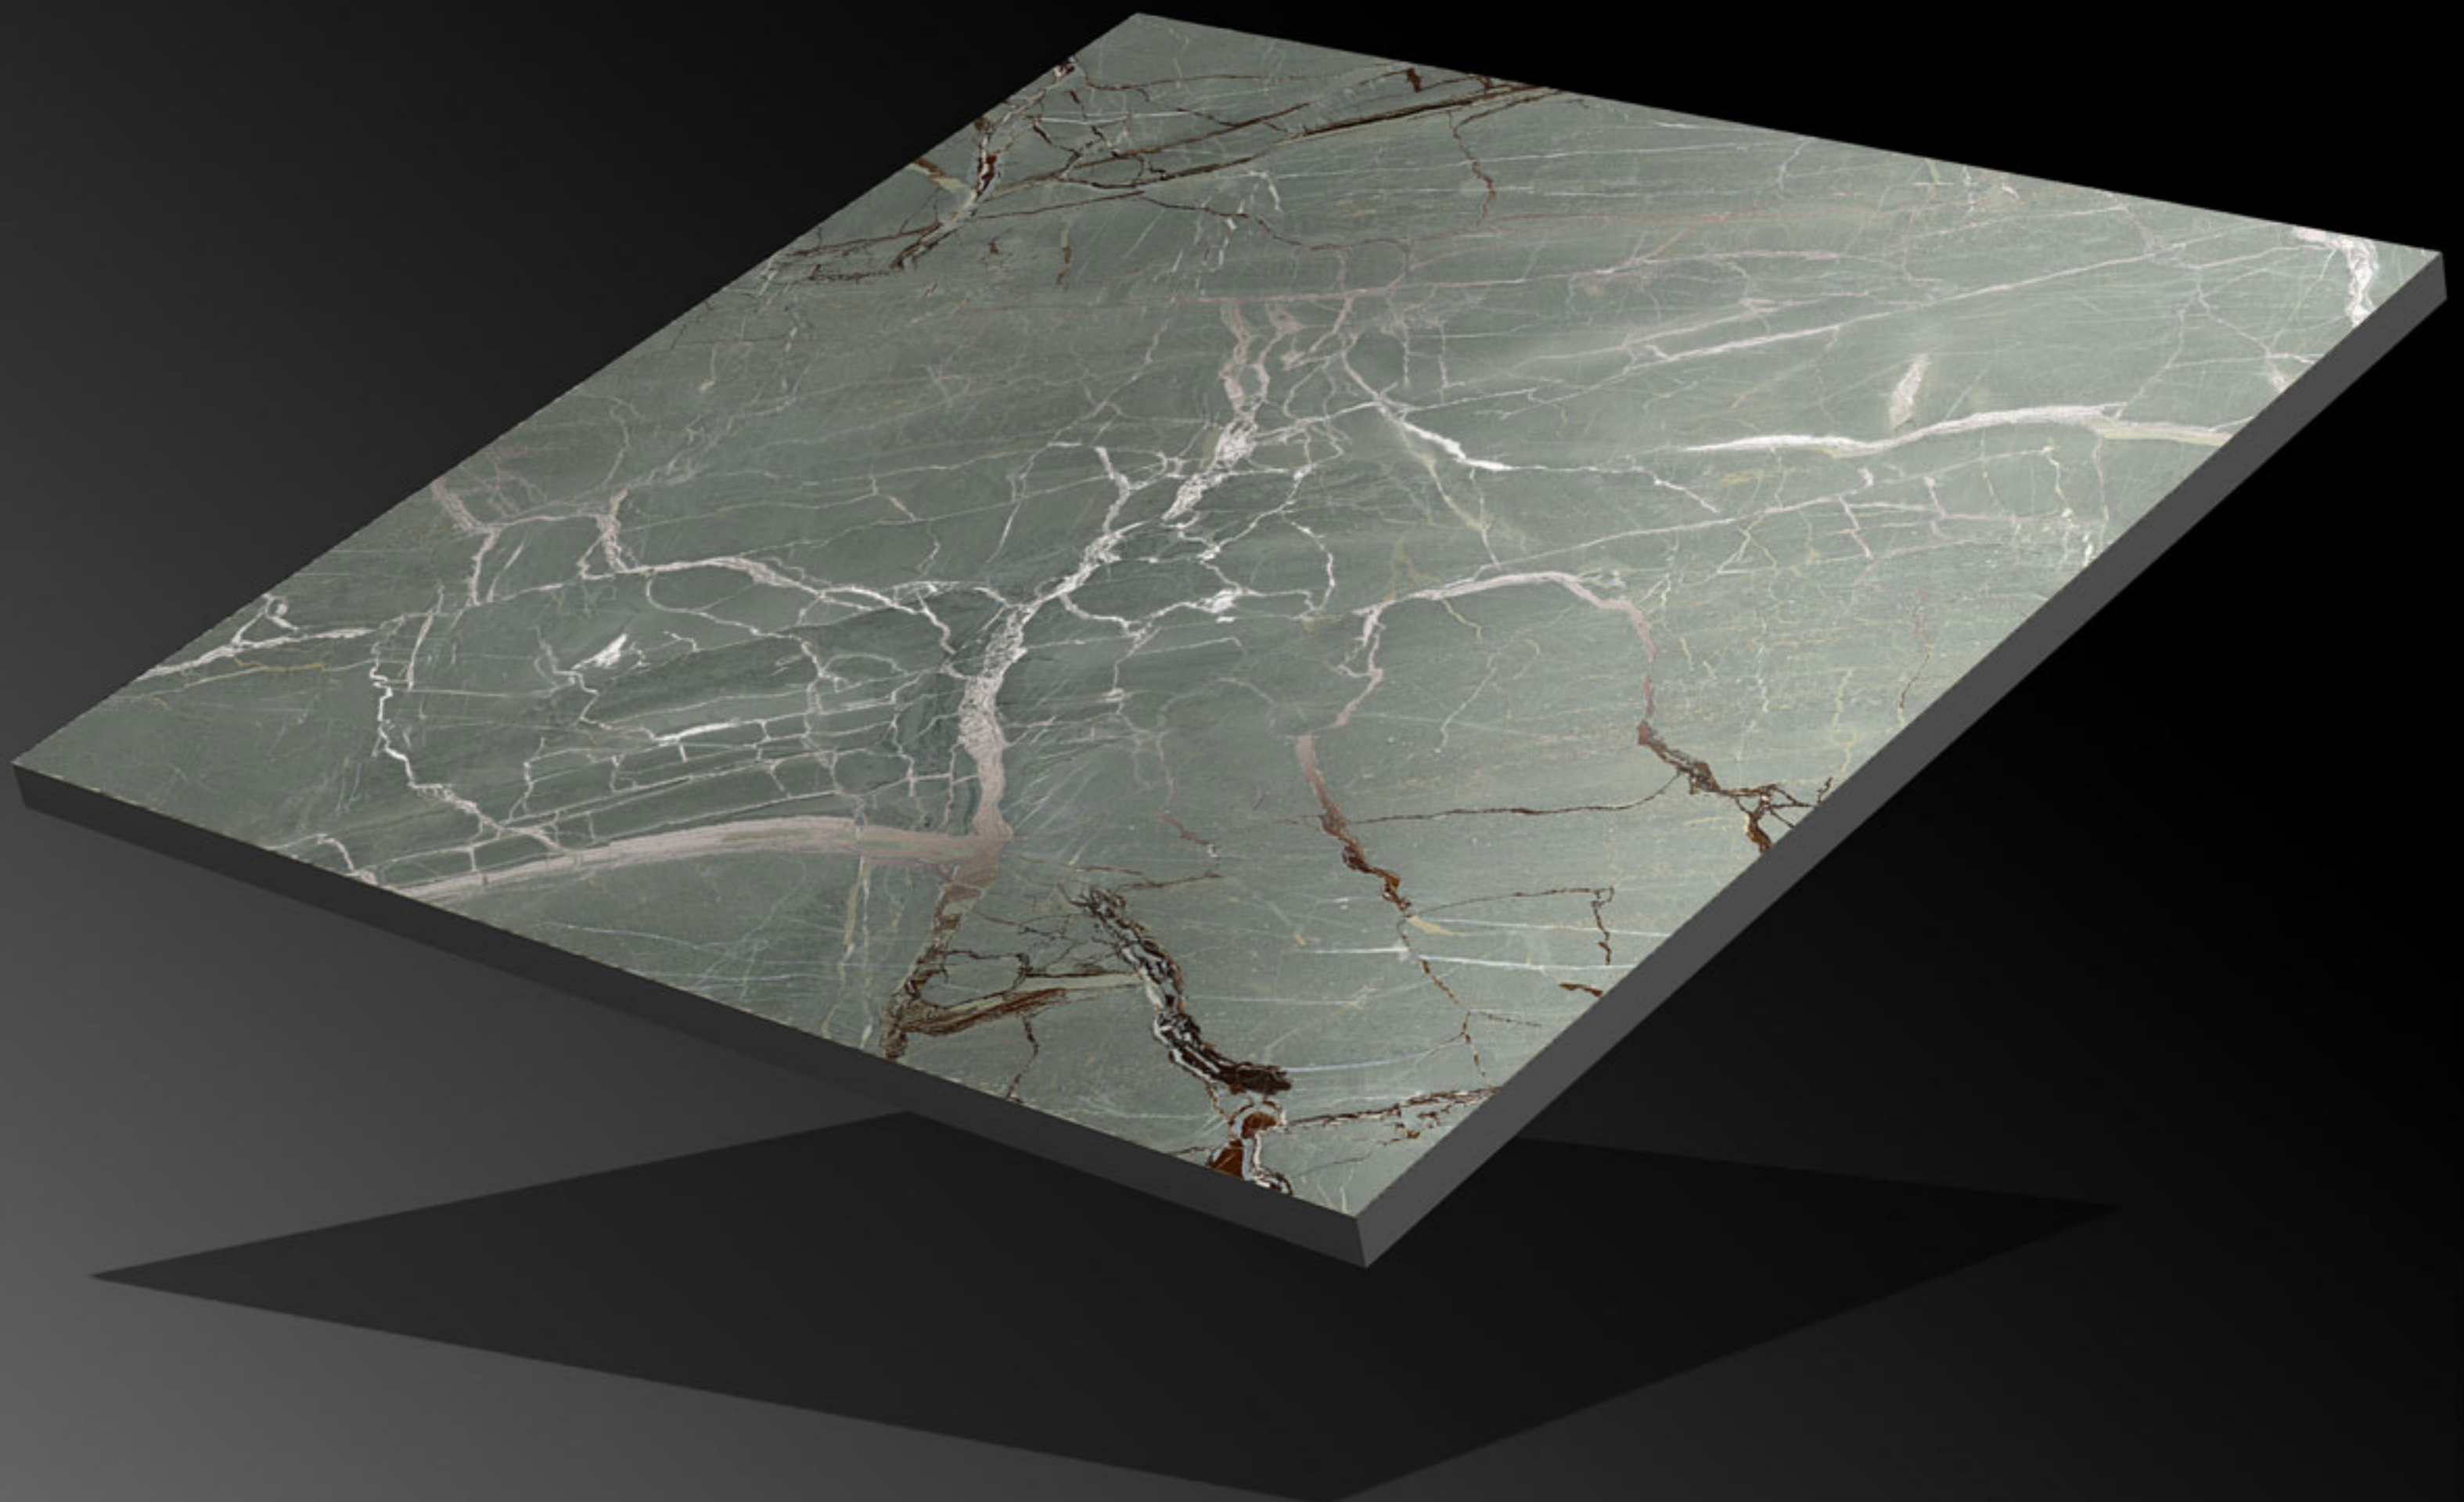

Finish:
Matt

Size:
600x600mm

Series:
Carving Series

CRV-143