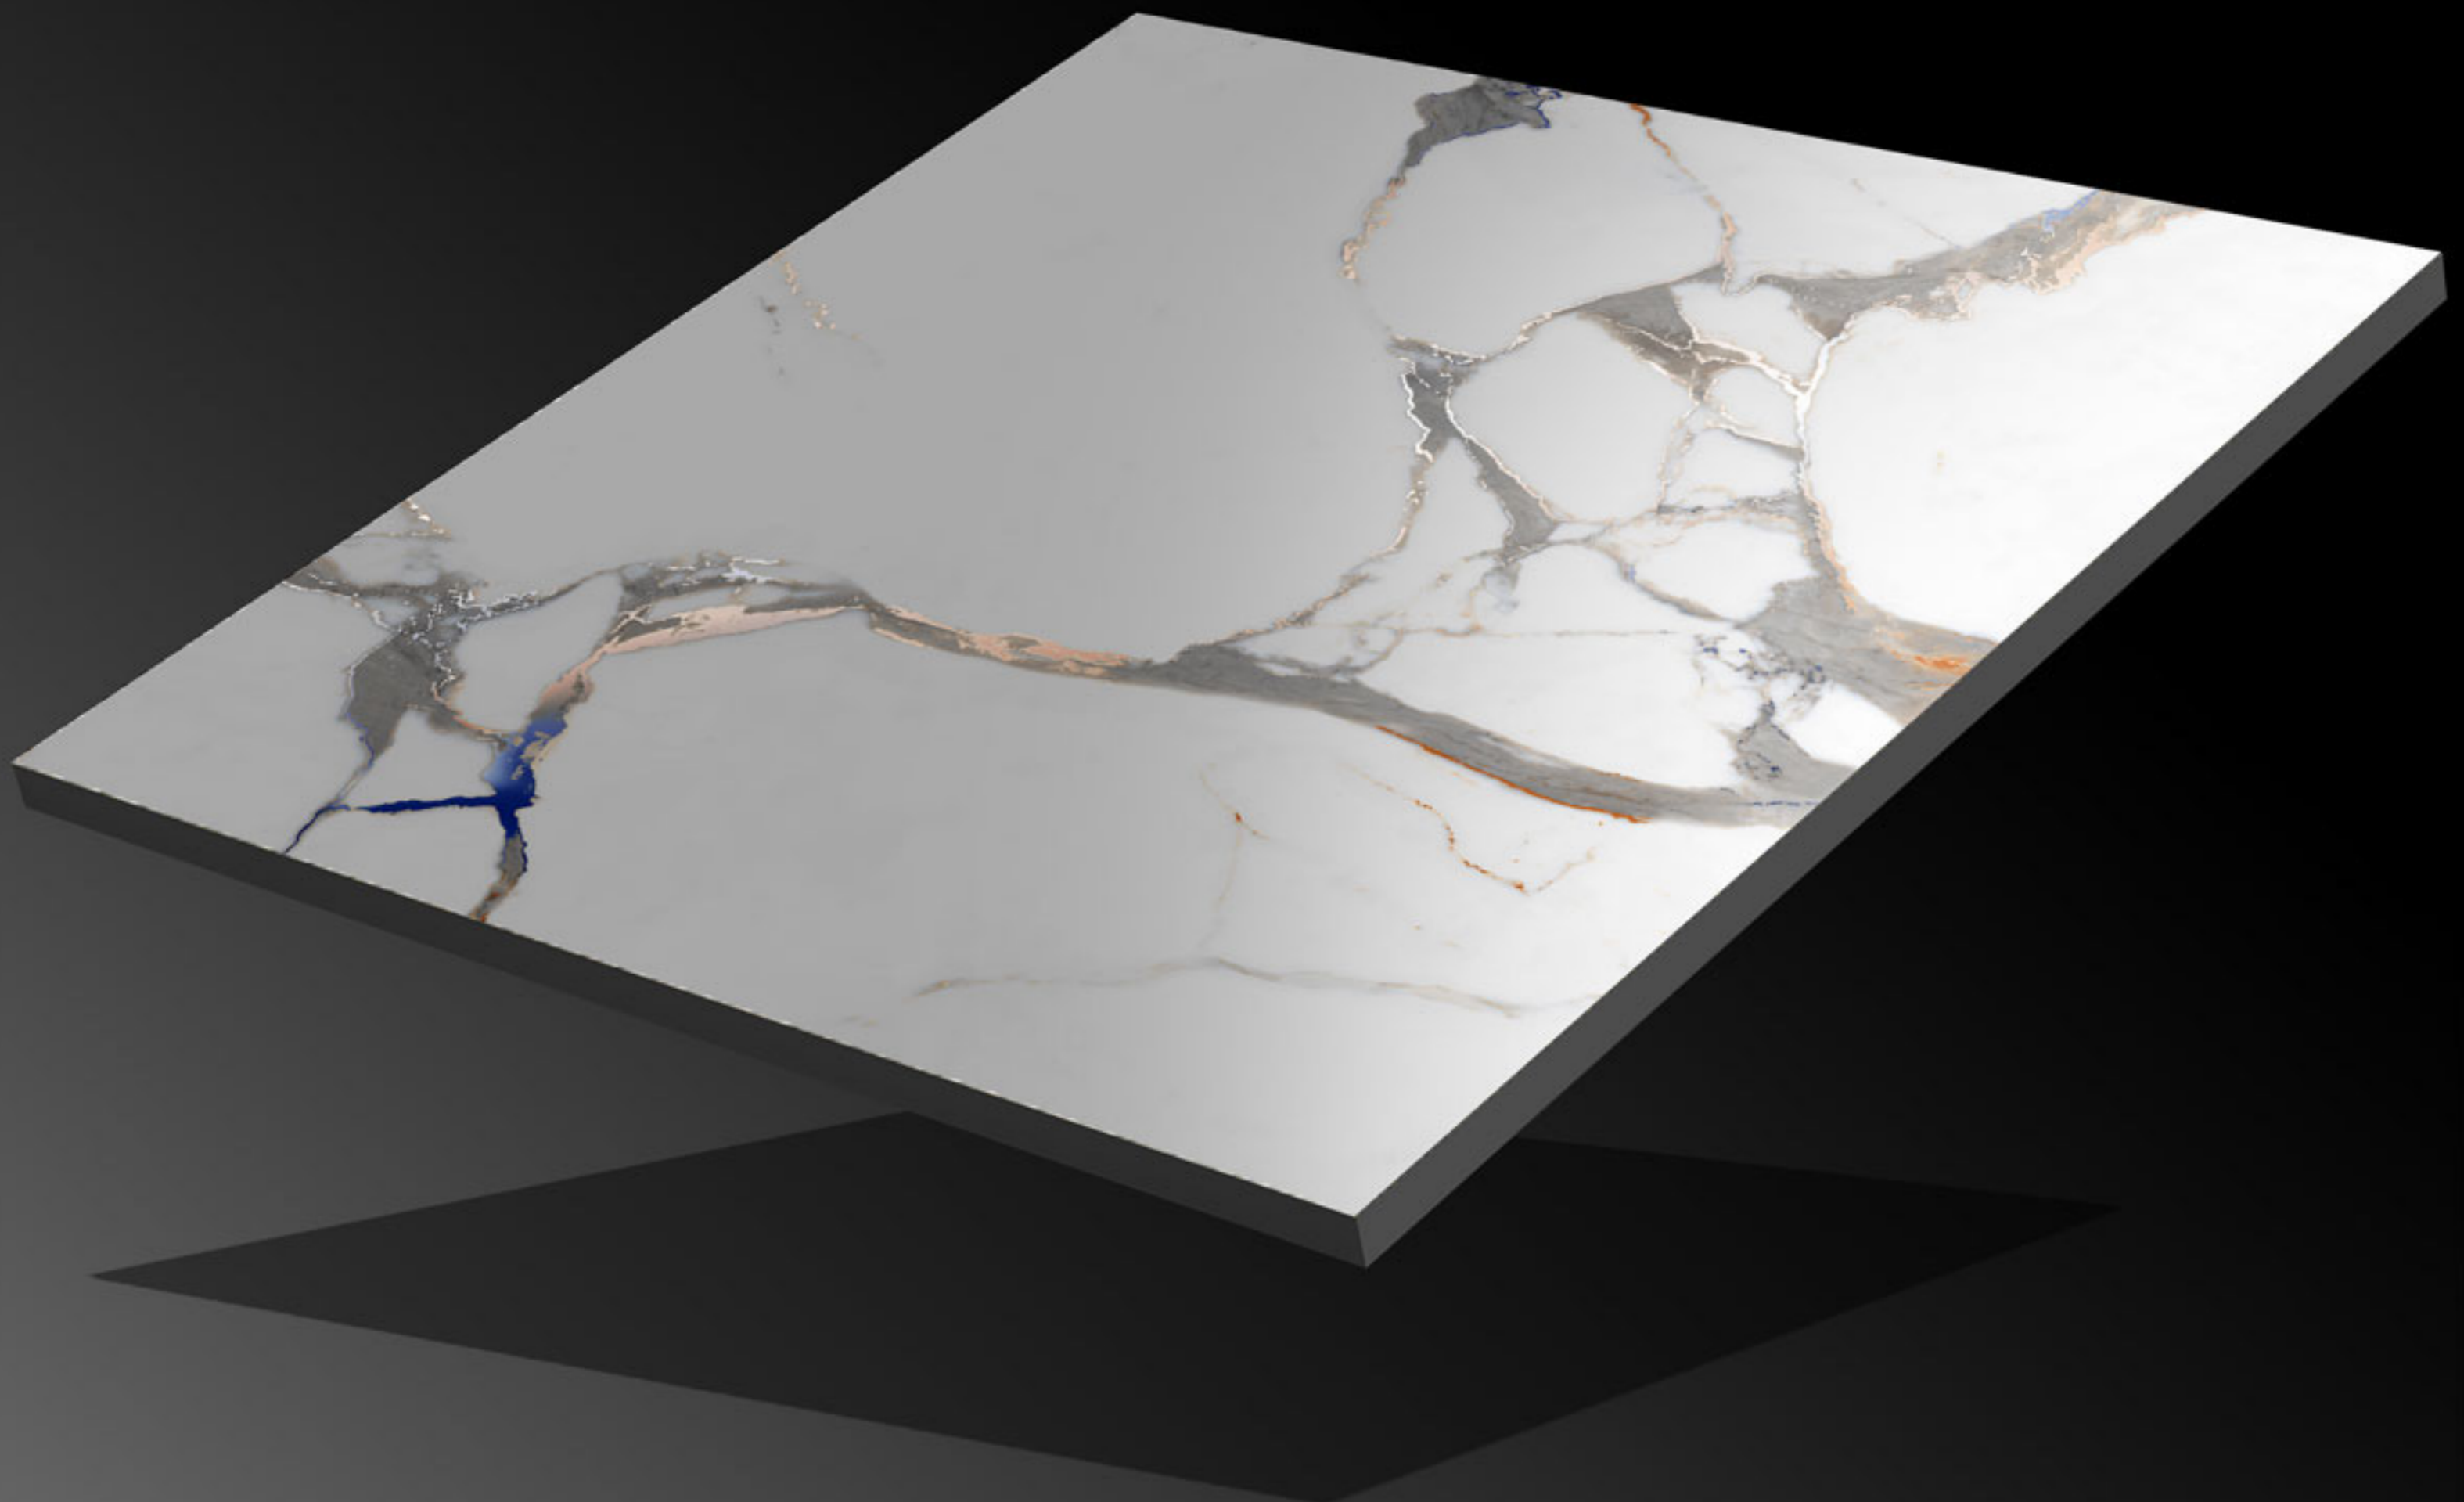

Size:
600x600mm

Series:
Carving Series

CRV-188

Finish:
Matt

Size:
600x600mm

Series:
Carving Series

CRV-189

Finish: