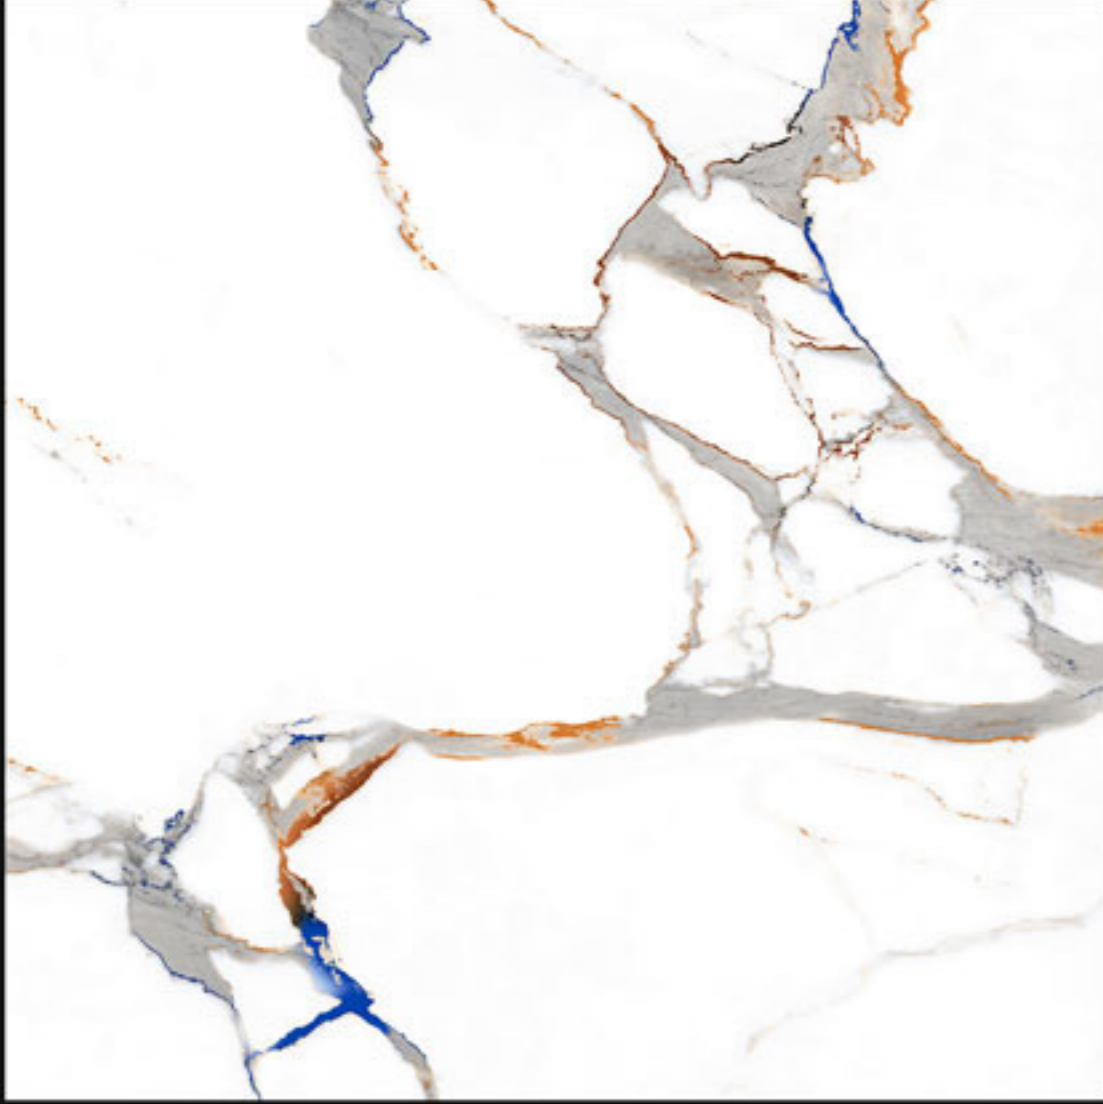

Size:
600x600mm

Series:
Carving Series

CRV-188

Finish:
Matt

Size:
600x600mm

Series:
Carving Series

CRV-189

Finish: