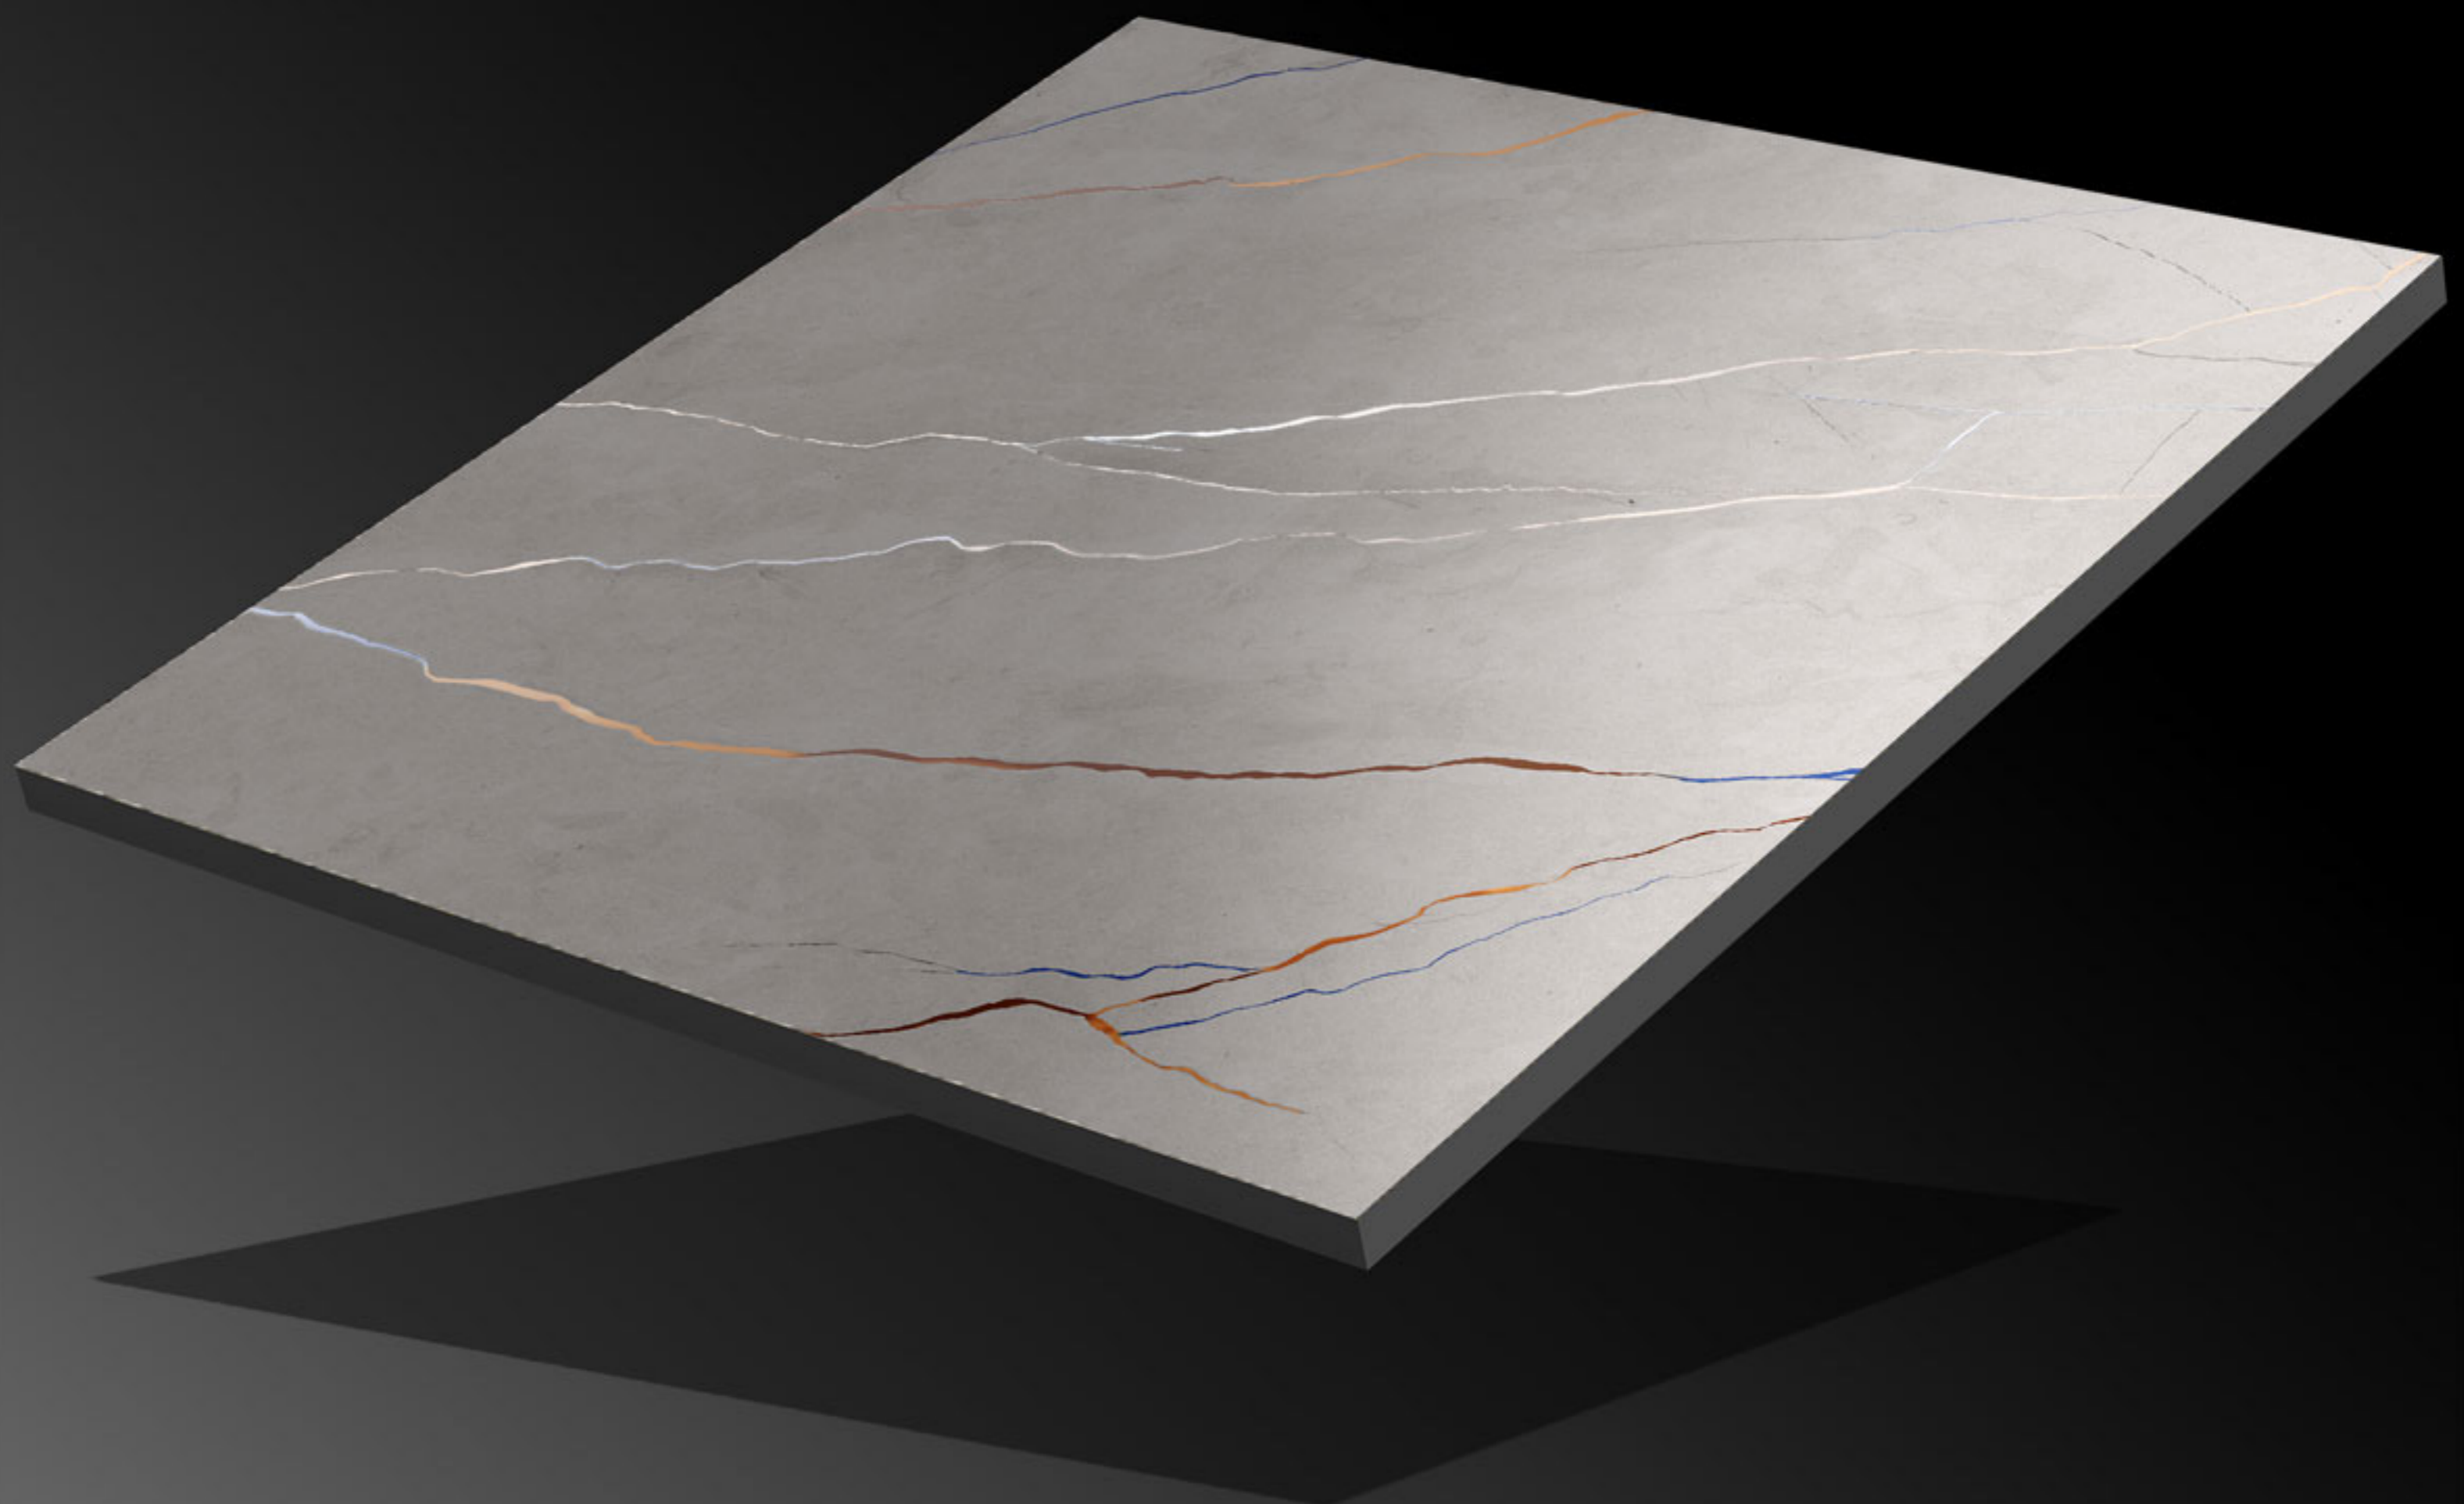

Size:

600x600mm

Series:

Carving Series

CRV-191

Finish:

Matt

Size:

600x600mm

Series:

Carving Series

CRV-192

Finish:

Matt

Size:

600x600mm