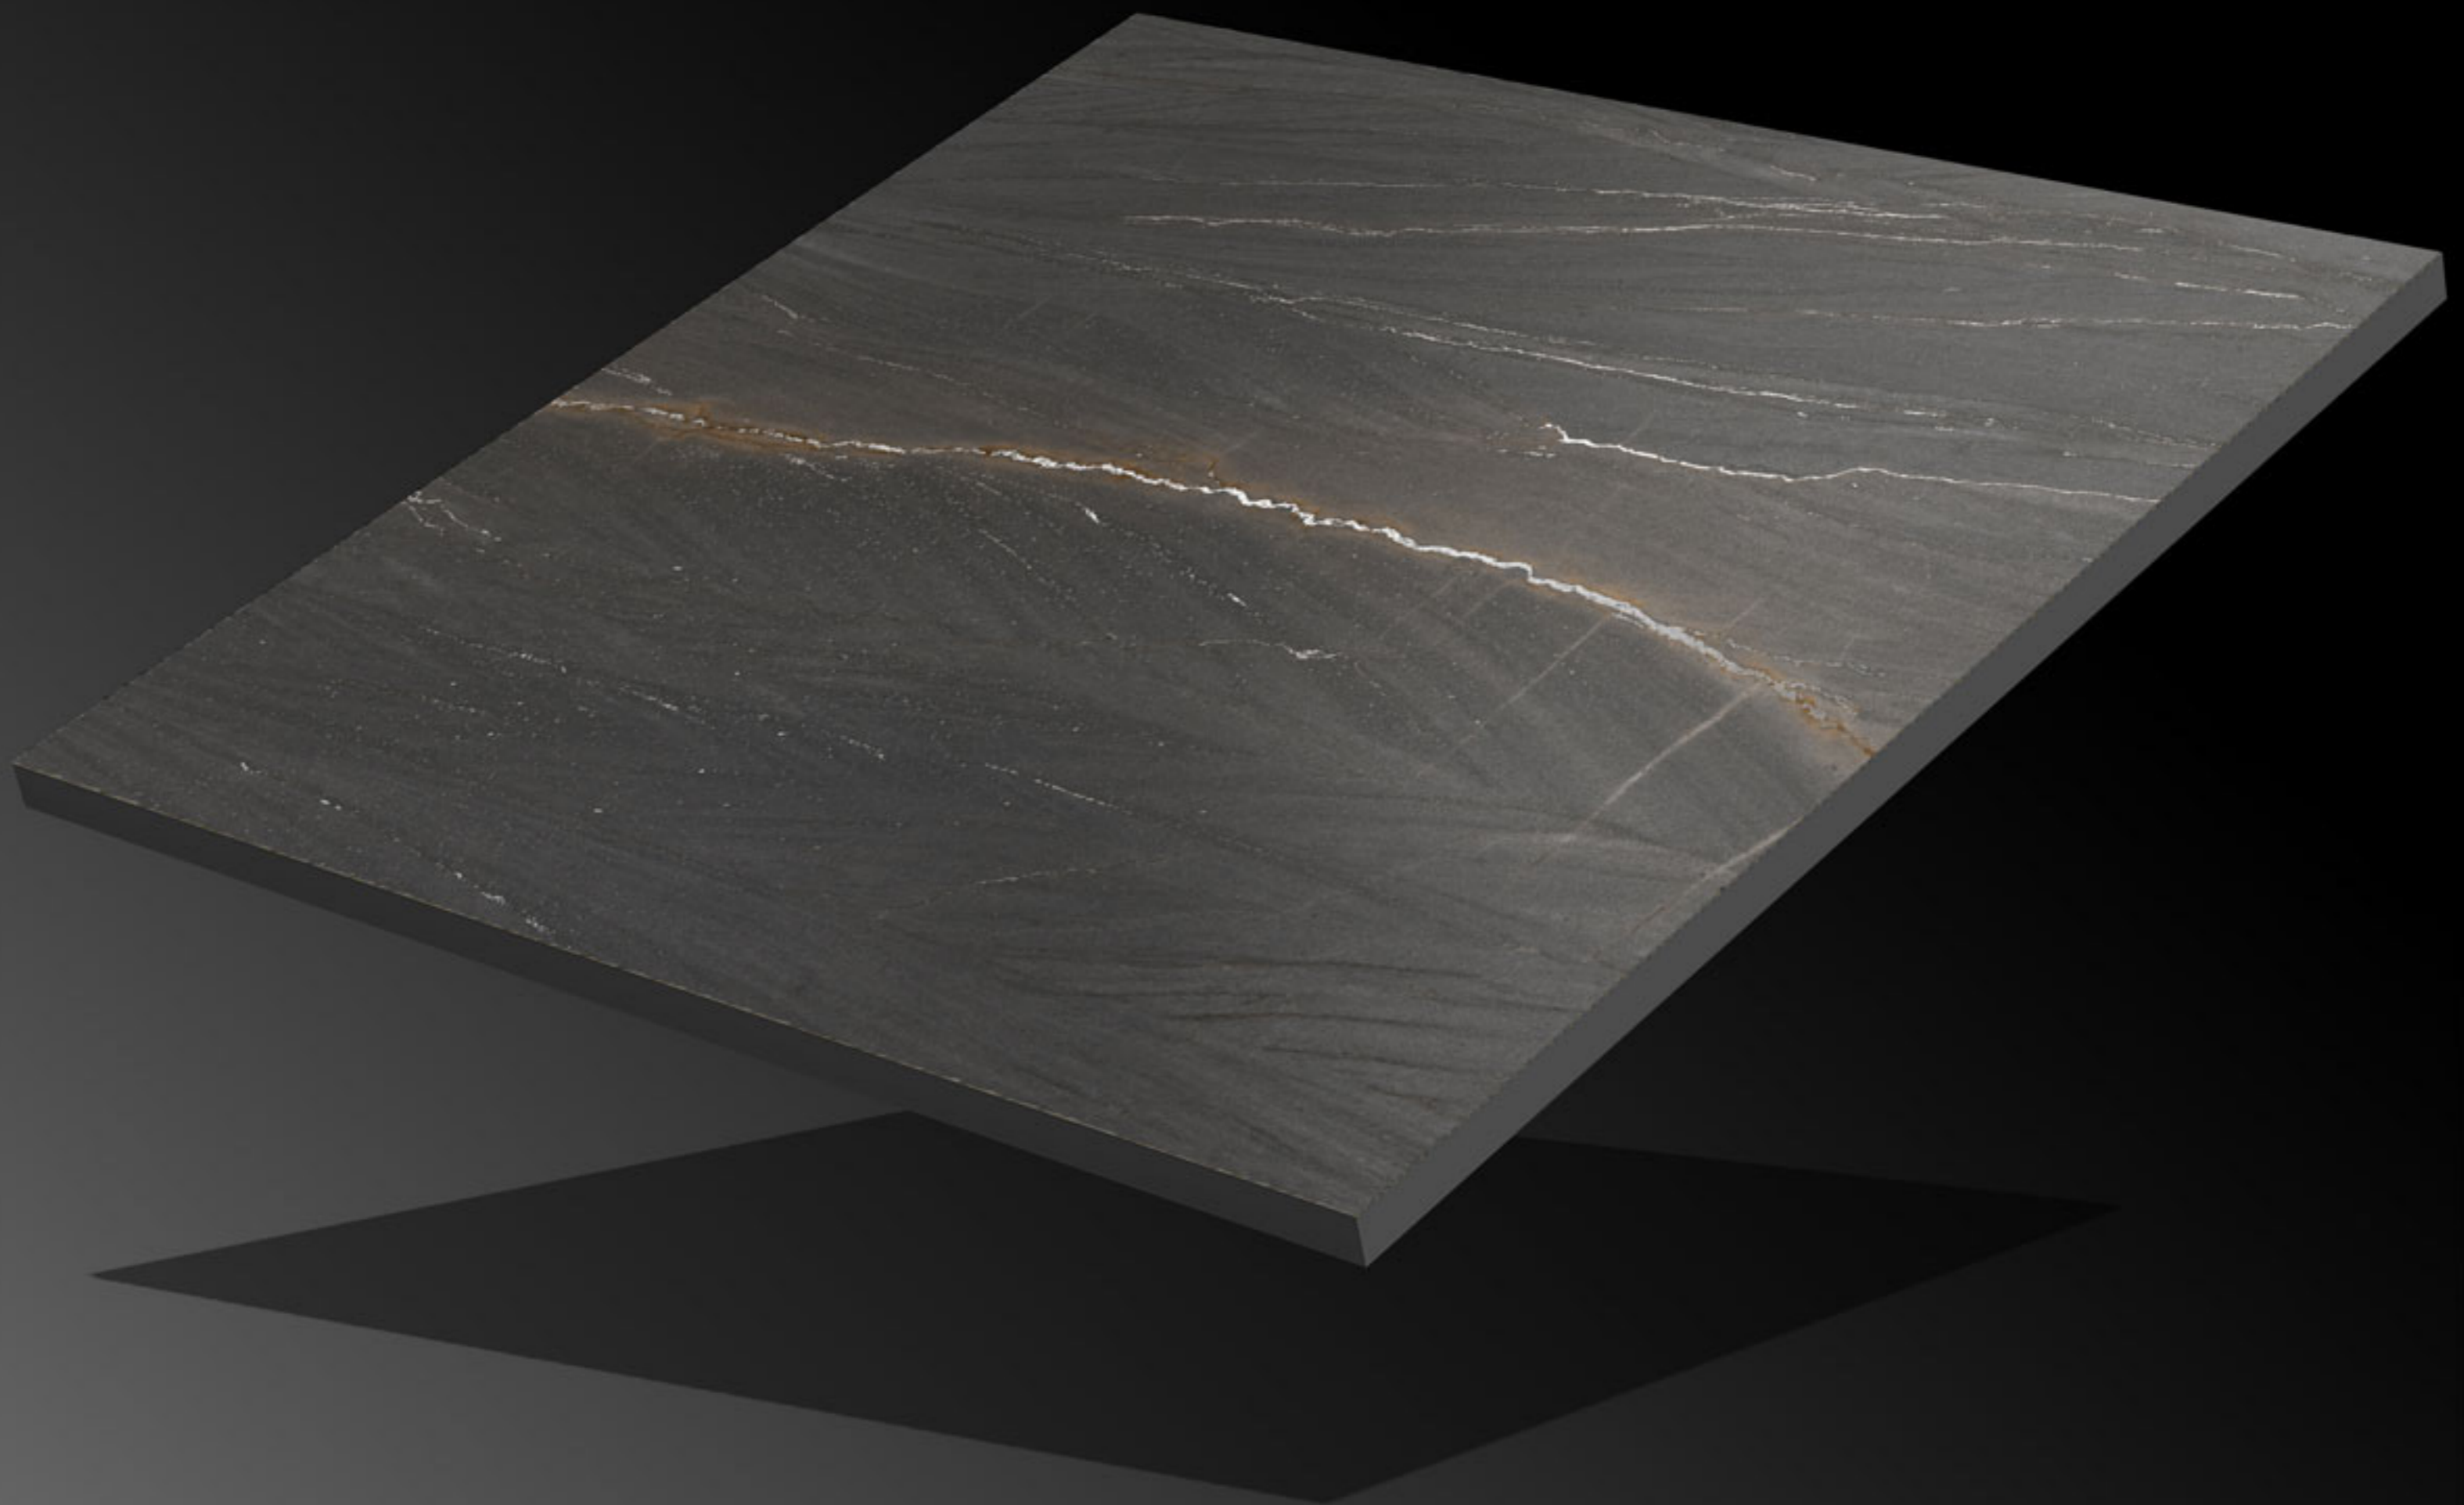

Finish:
Matt

Size:
600x600mm

Series:
Carving Series

CRV-155