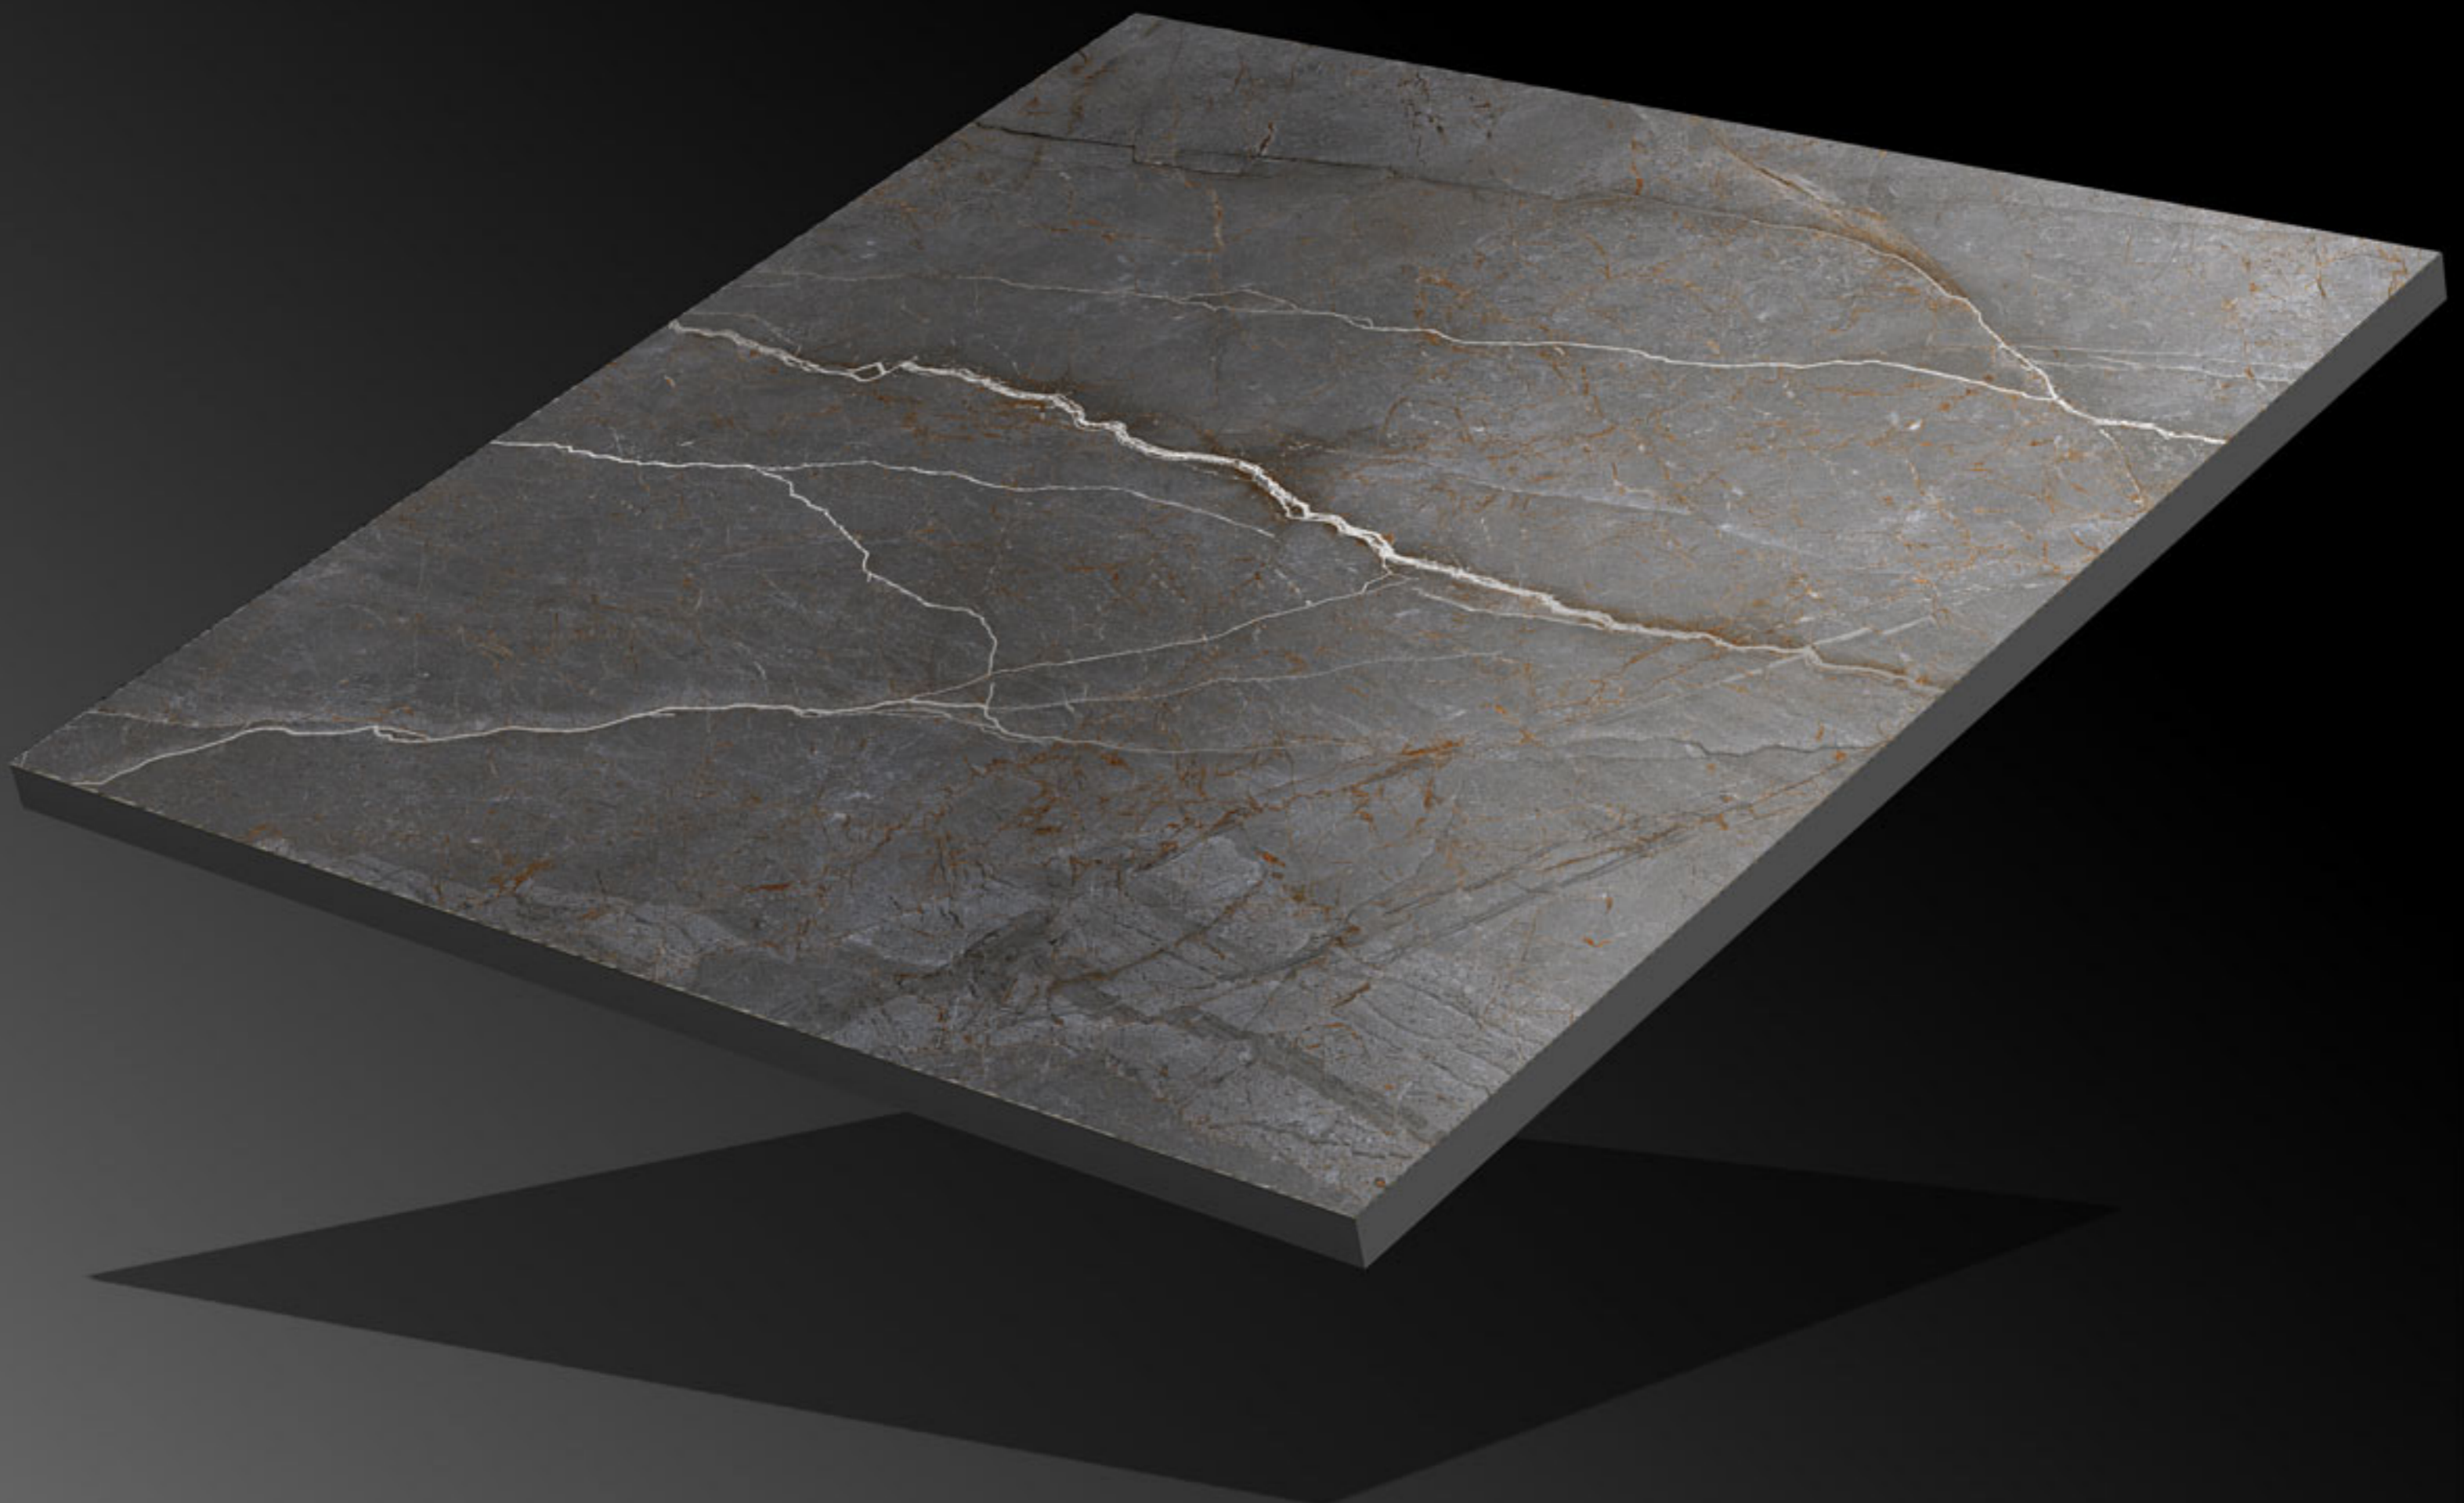

Finish:

Matt

Size:

600x600mm

Series:

Carving Series

CRV-114

Finish: