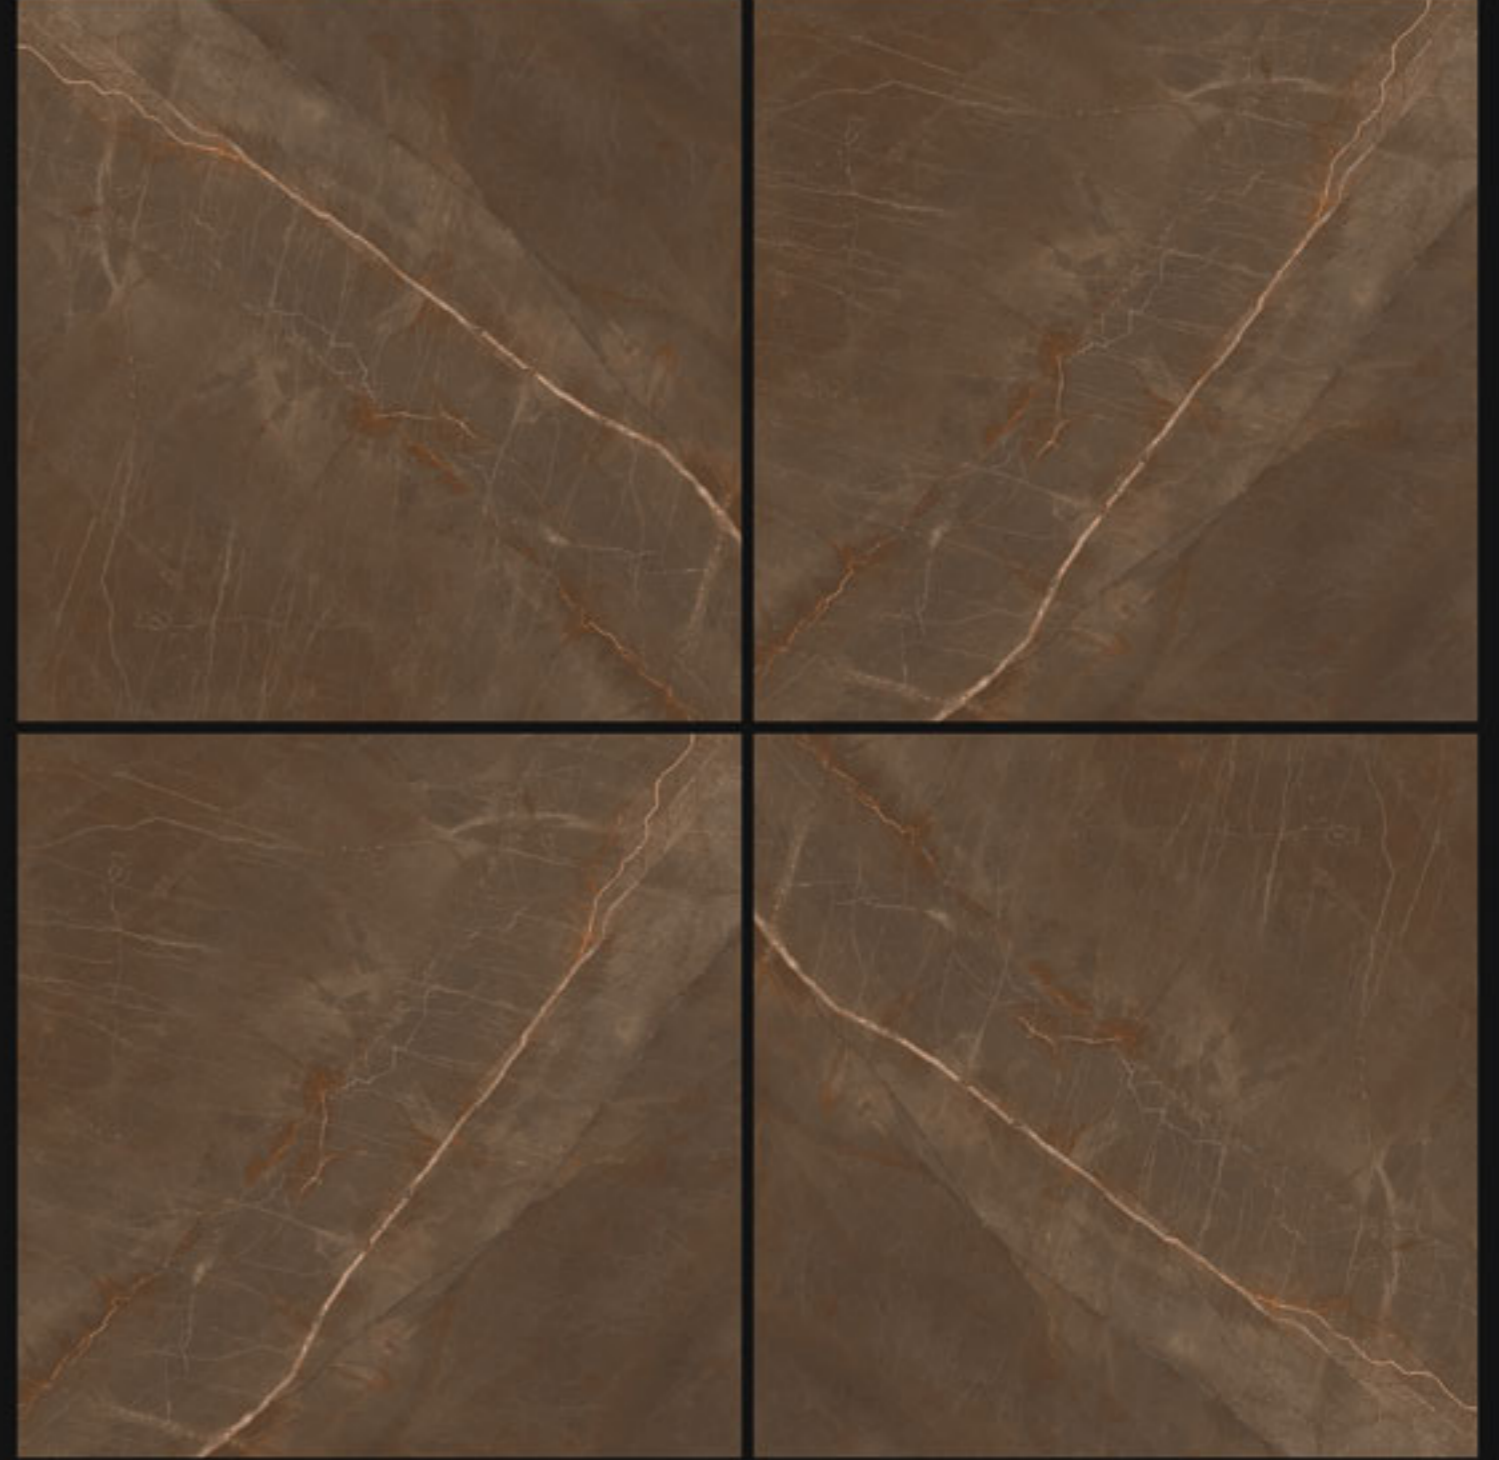

Size:

600x600mm

Series:

Carving Series

CRV-108

Finish:

Matt

Size: