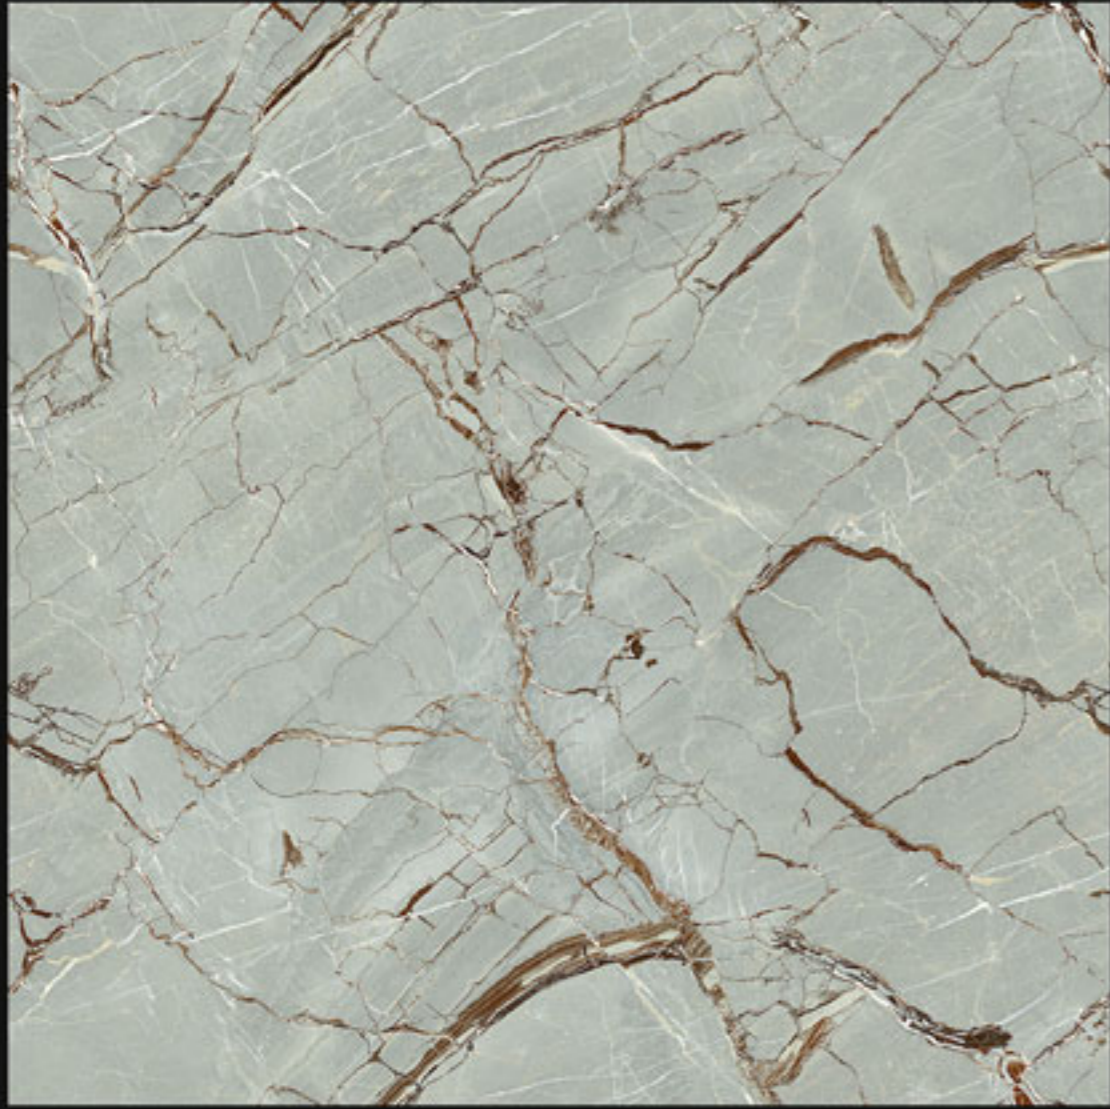

Finish:
Matt

Size:
600x600mm

Series:
Carving Series

CRV-143