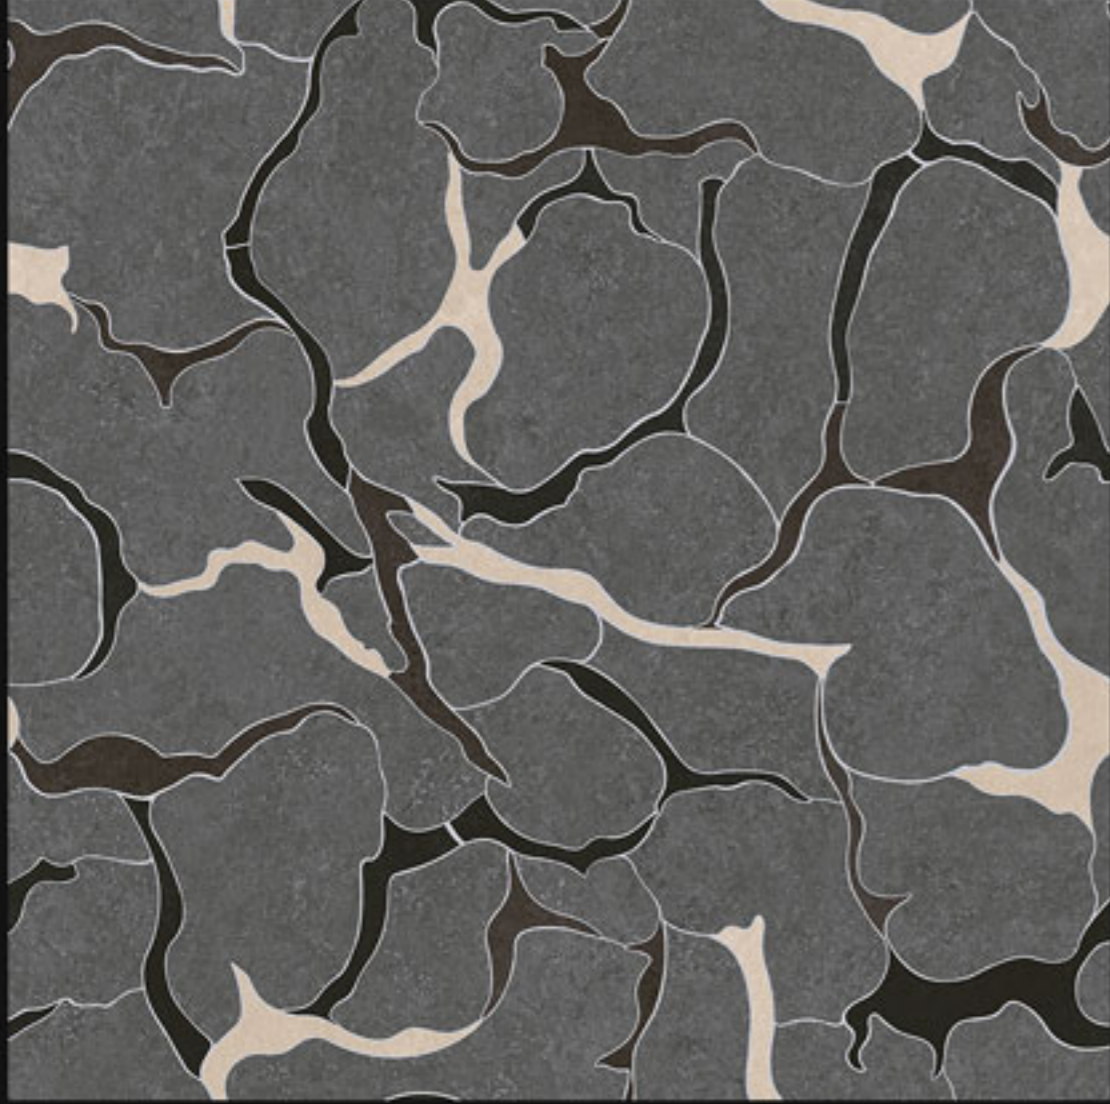

Finish:
Matt

Size:
600x600mm

Series:
Carving Series

CRV-171