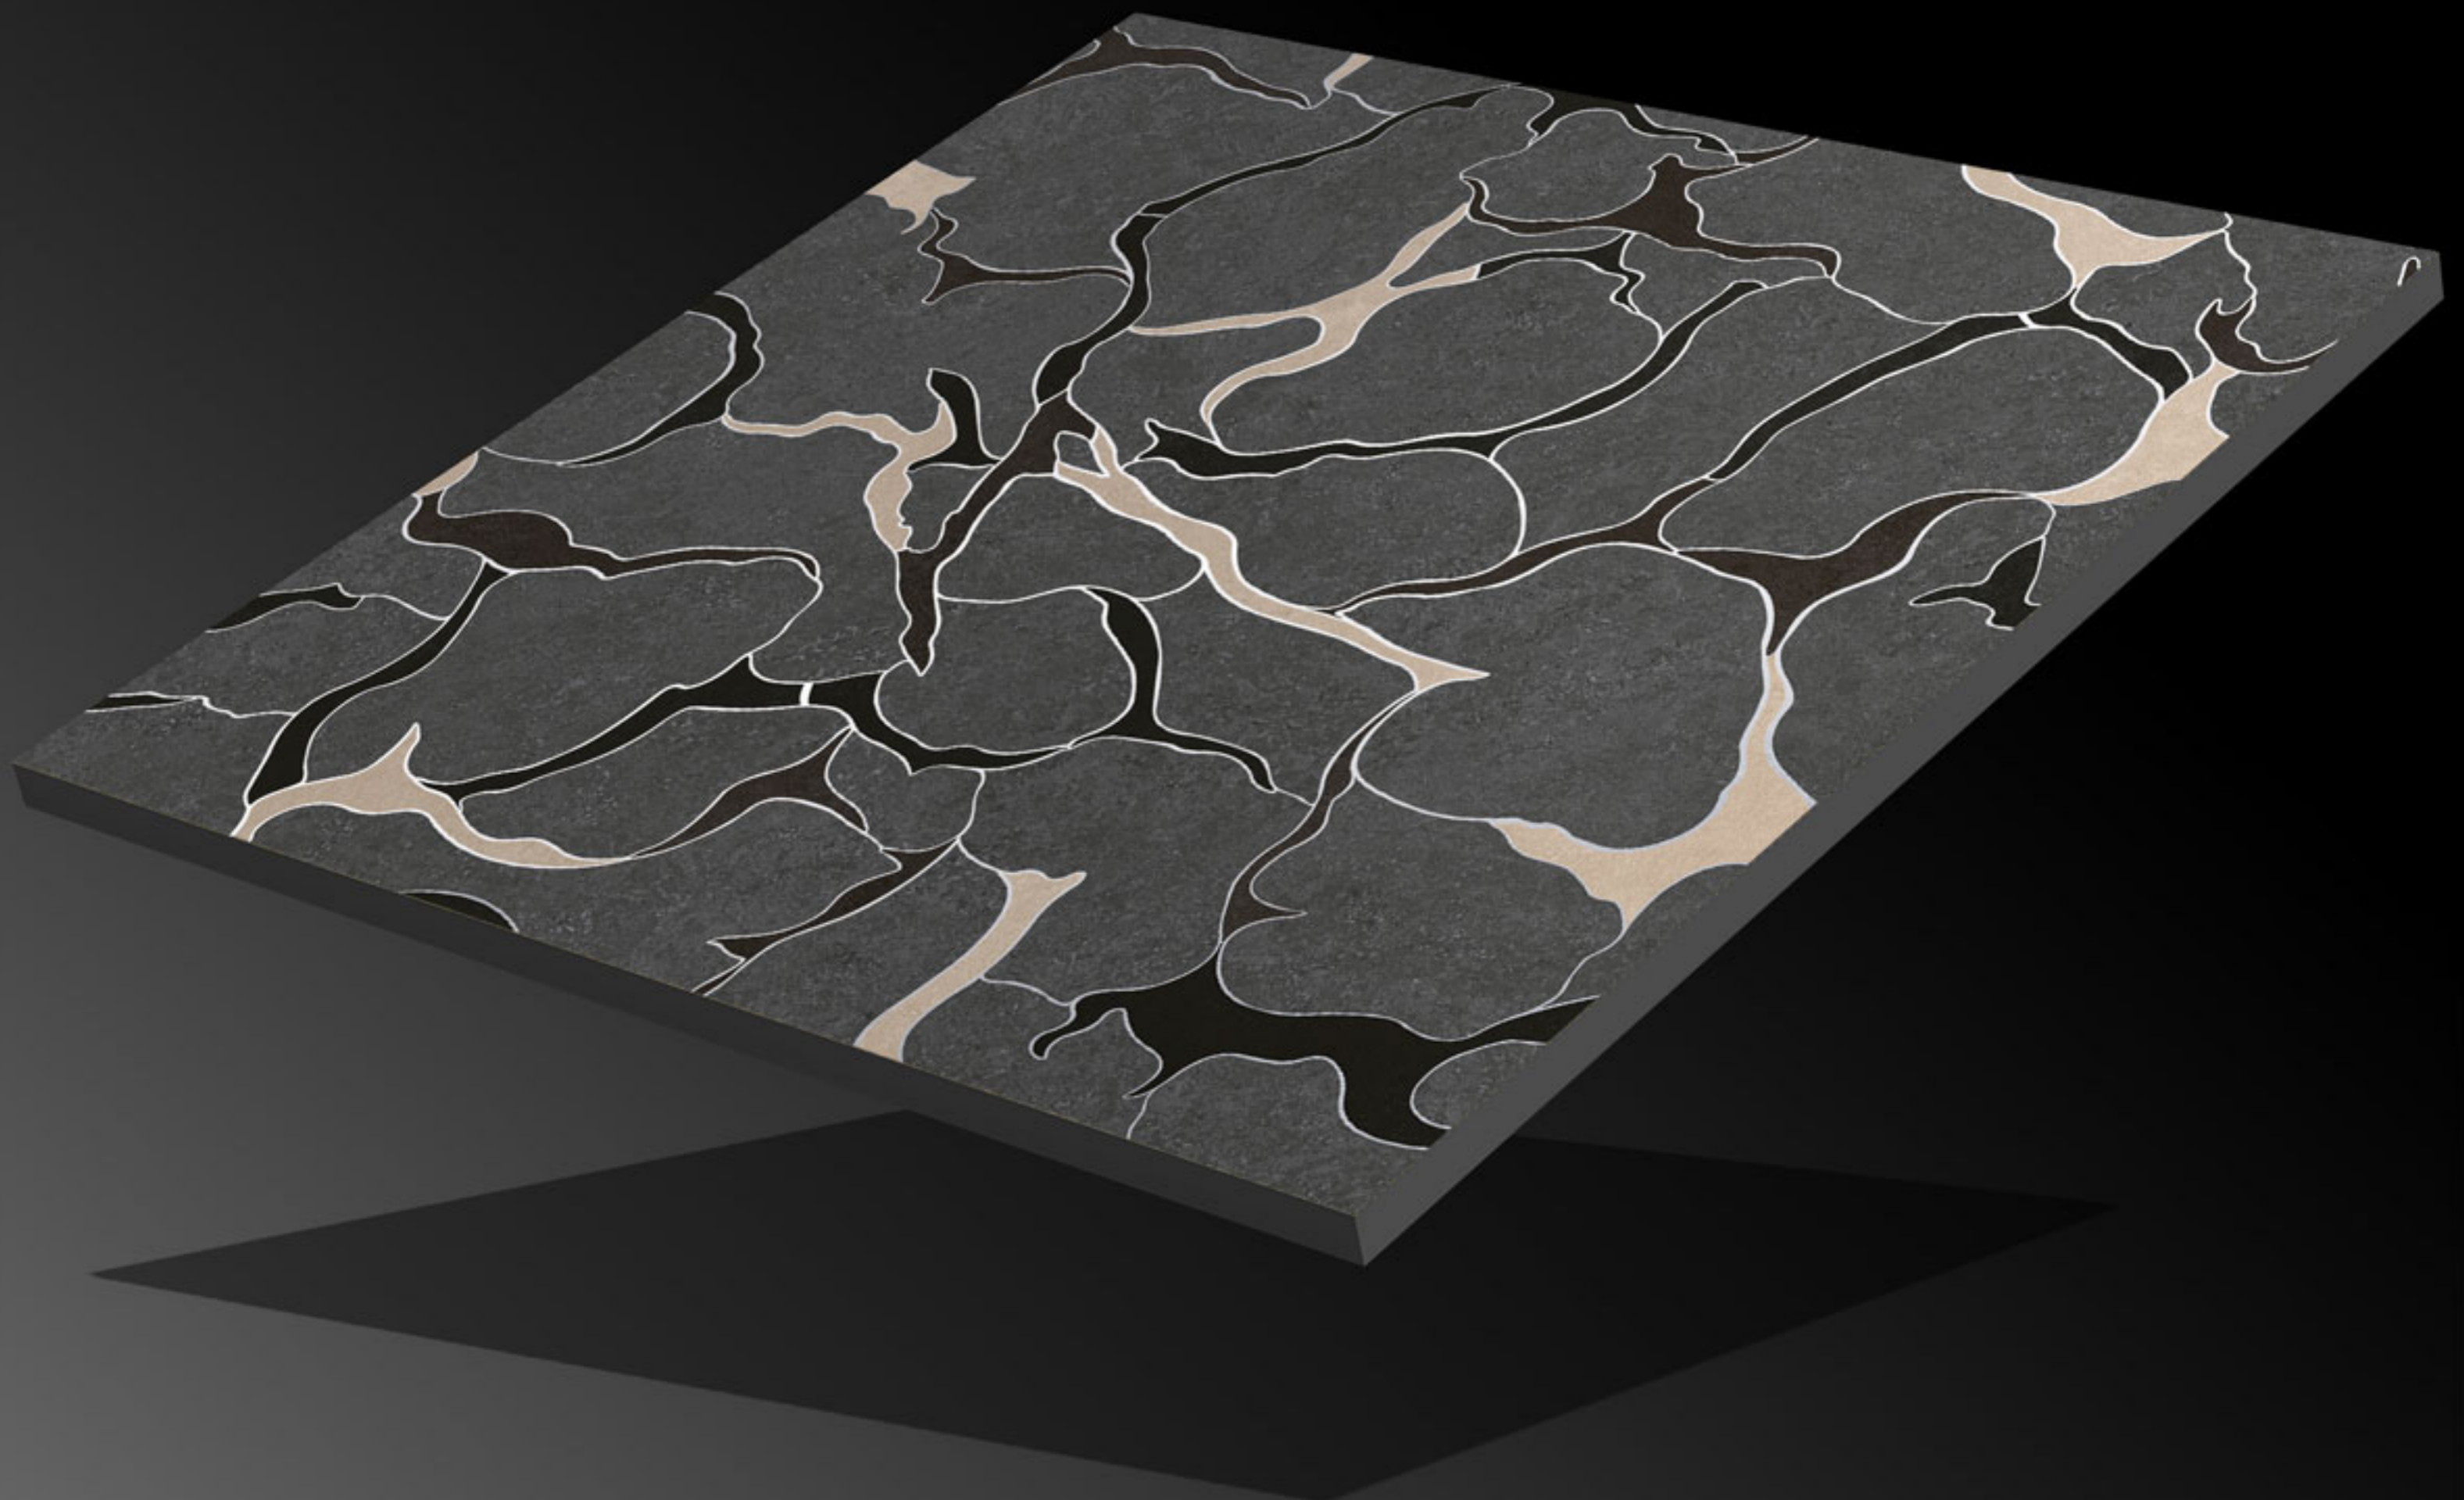

Finish:
Matt

Size:
600x600mm

Series:
Carving Series

CRV-171