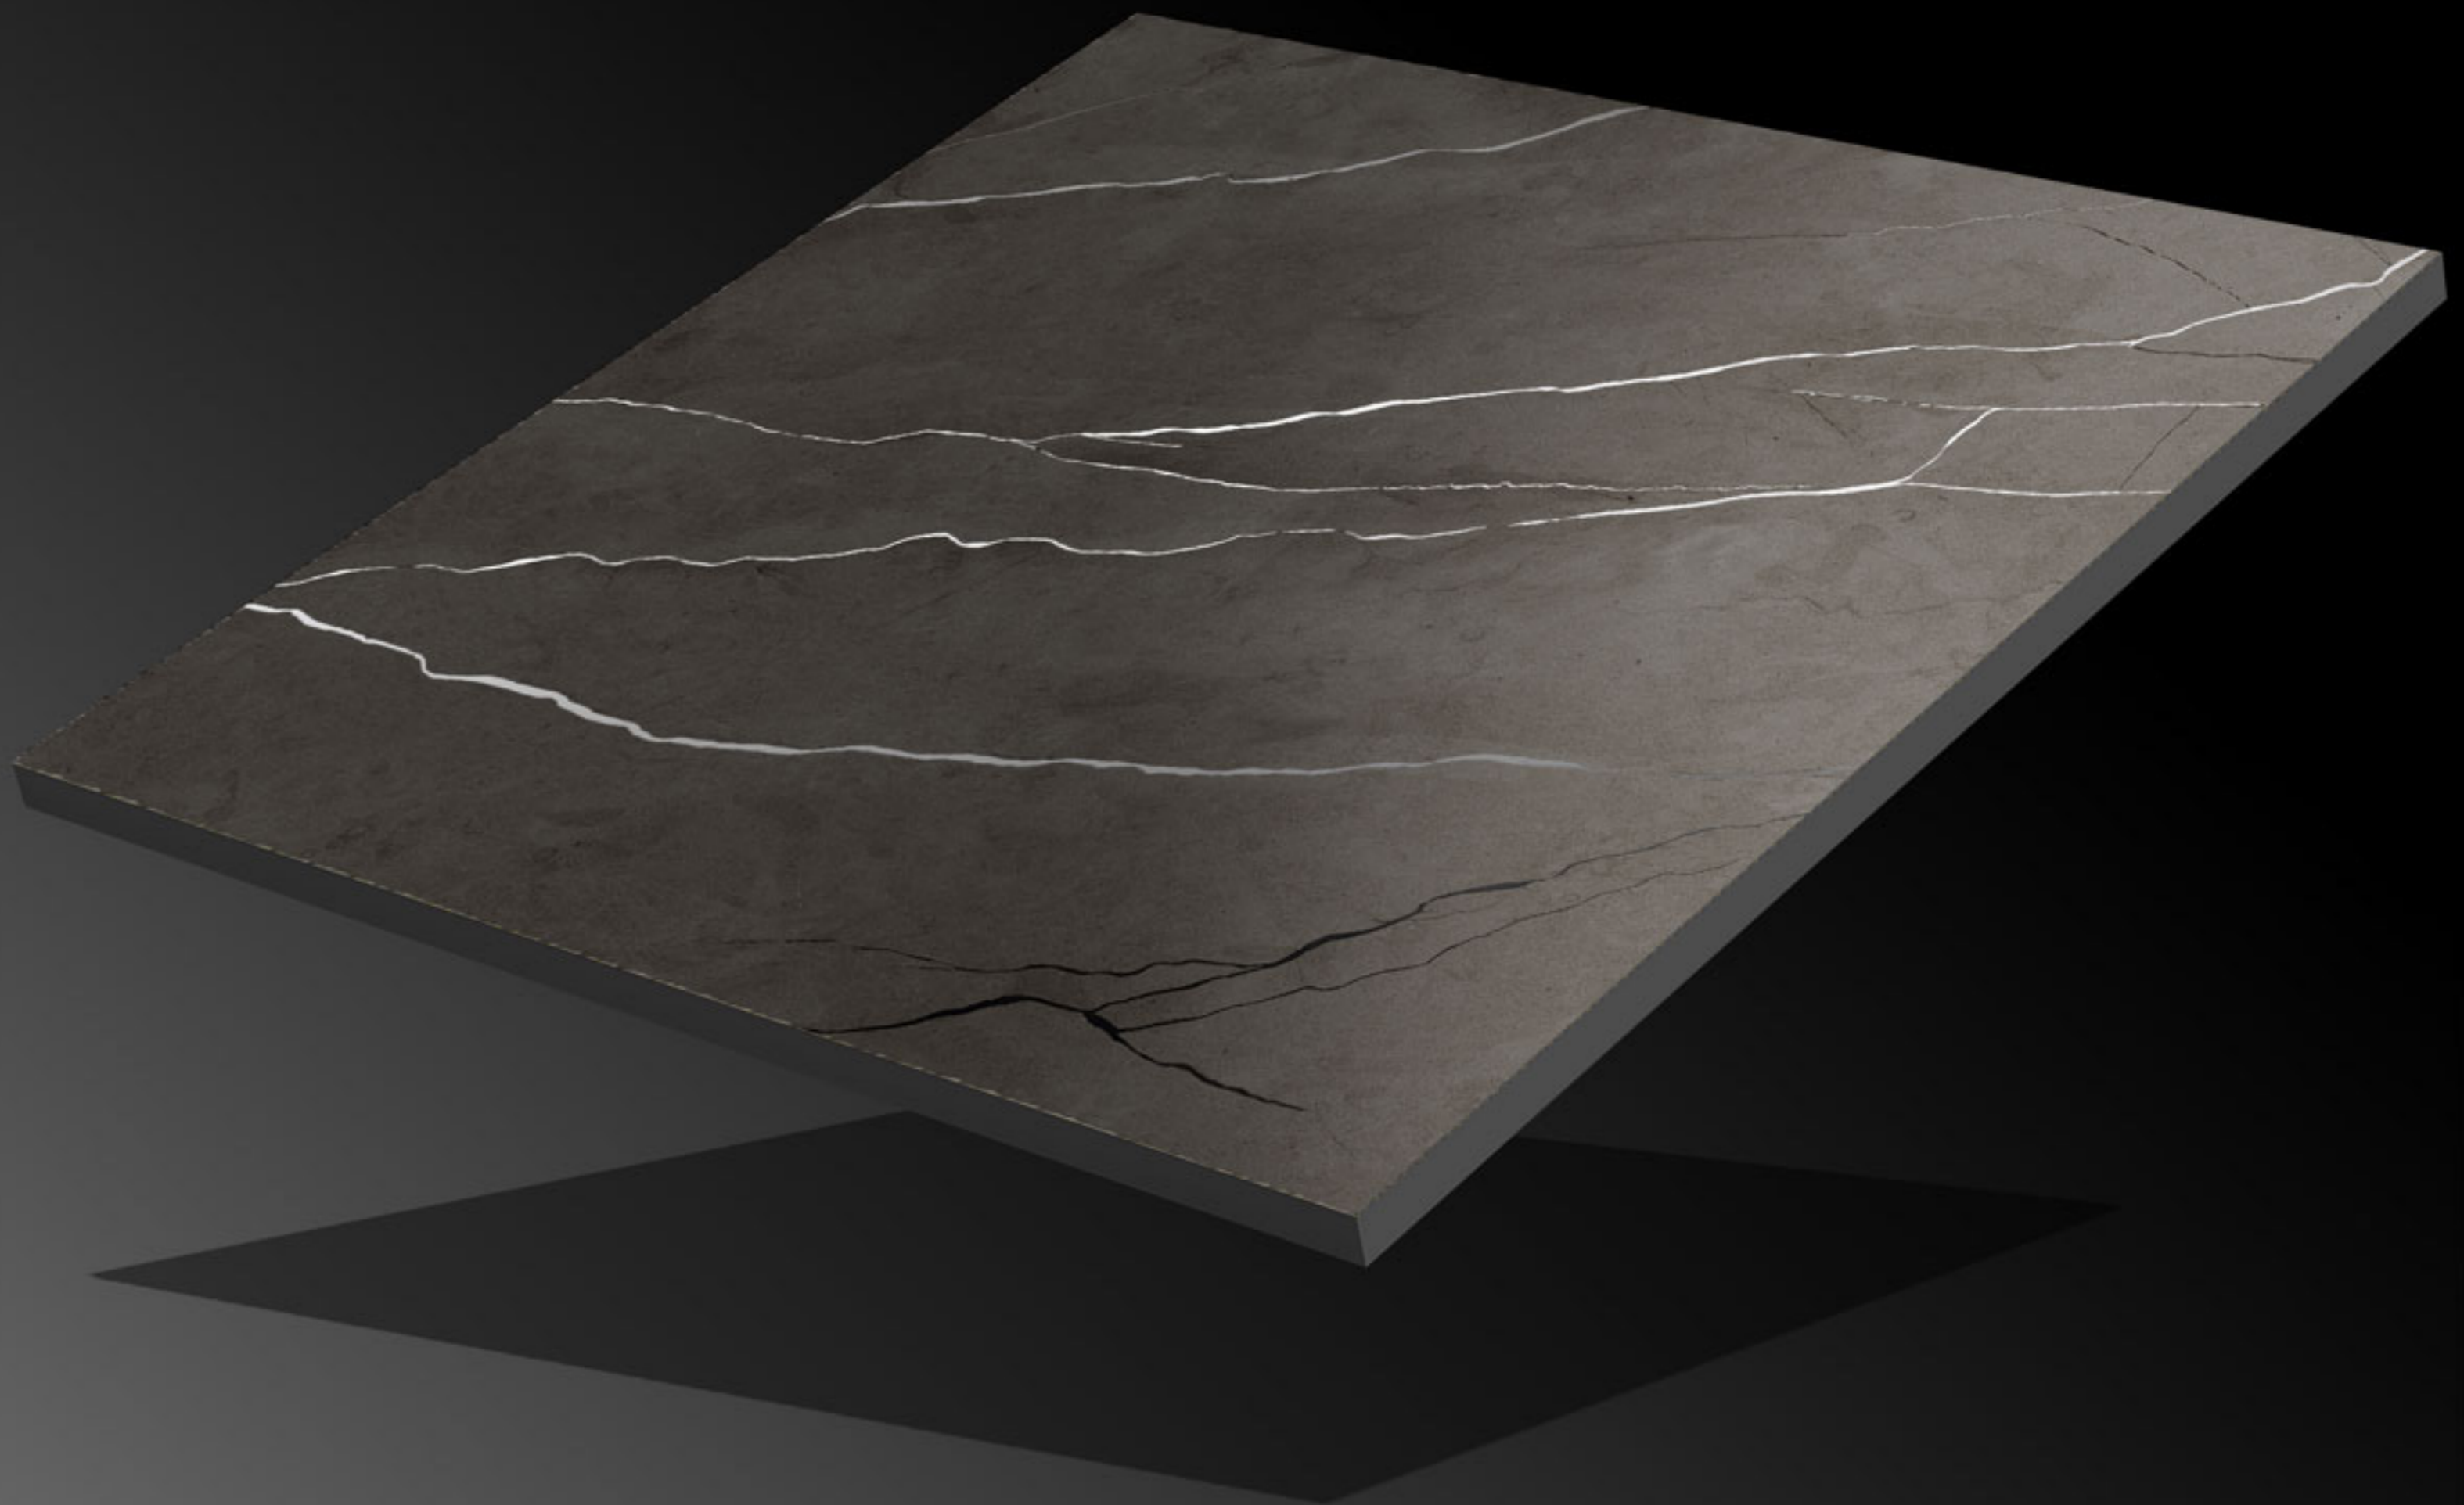

Finish:

Matt

Size:

600x600mm

Series:

Carving Series

CRV-126