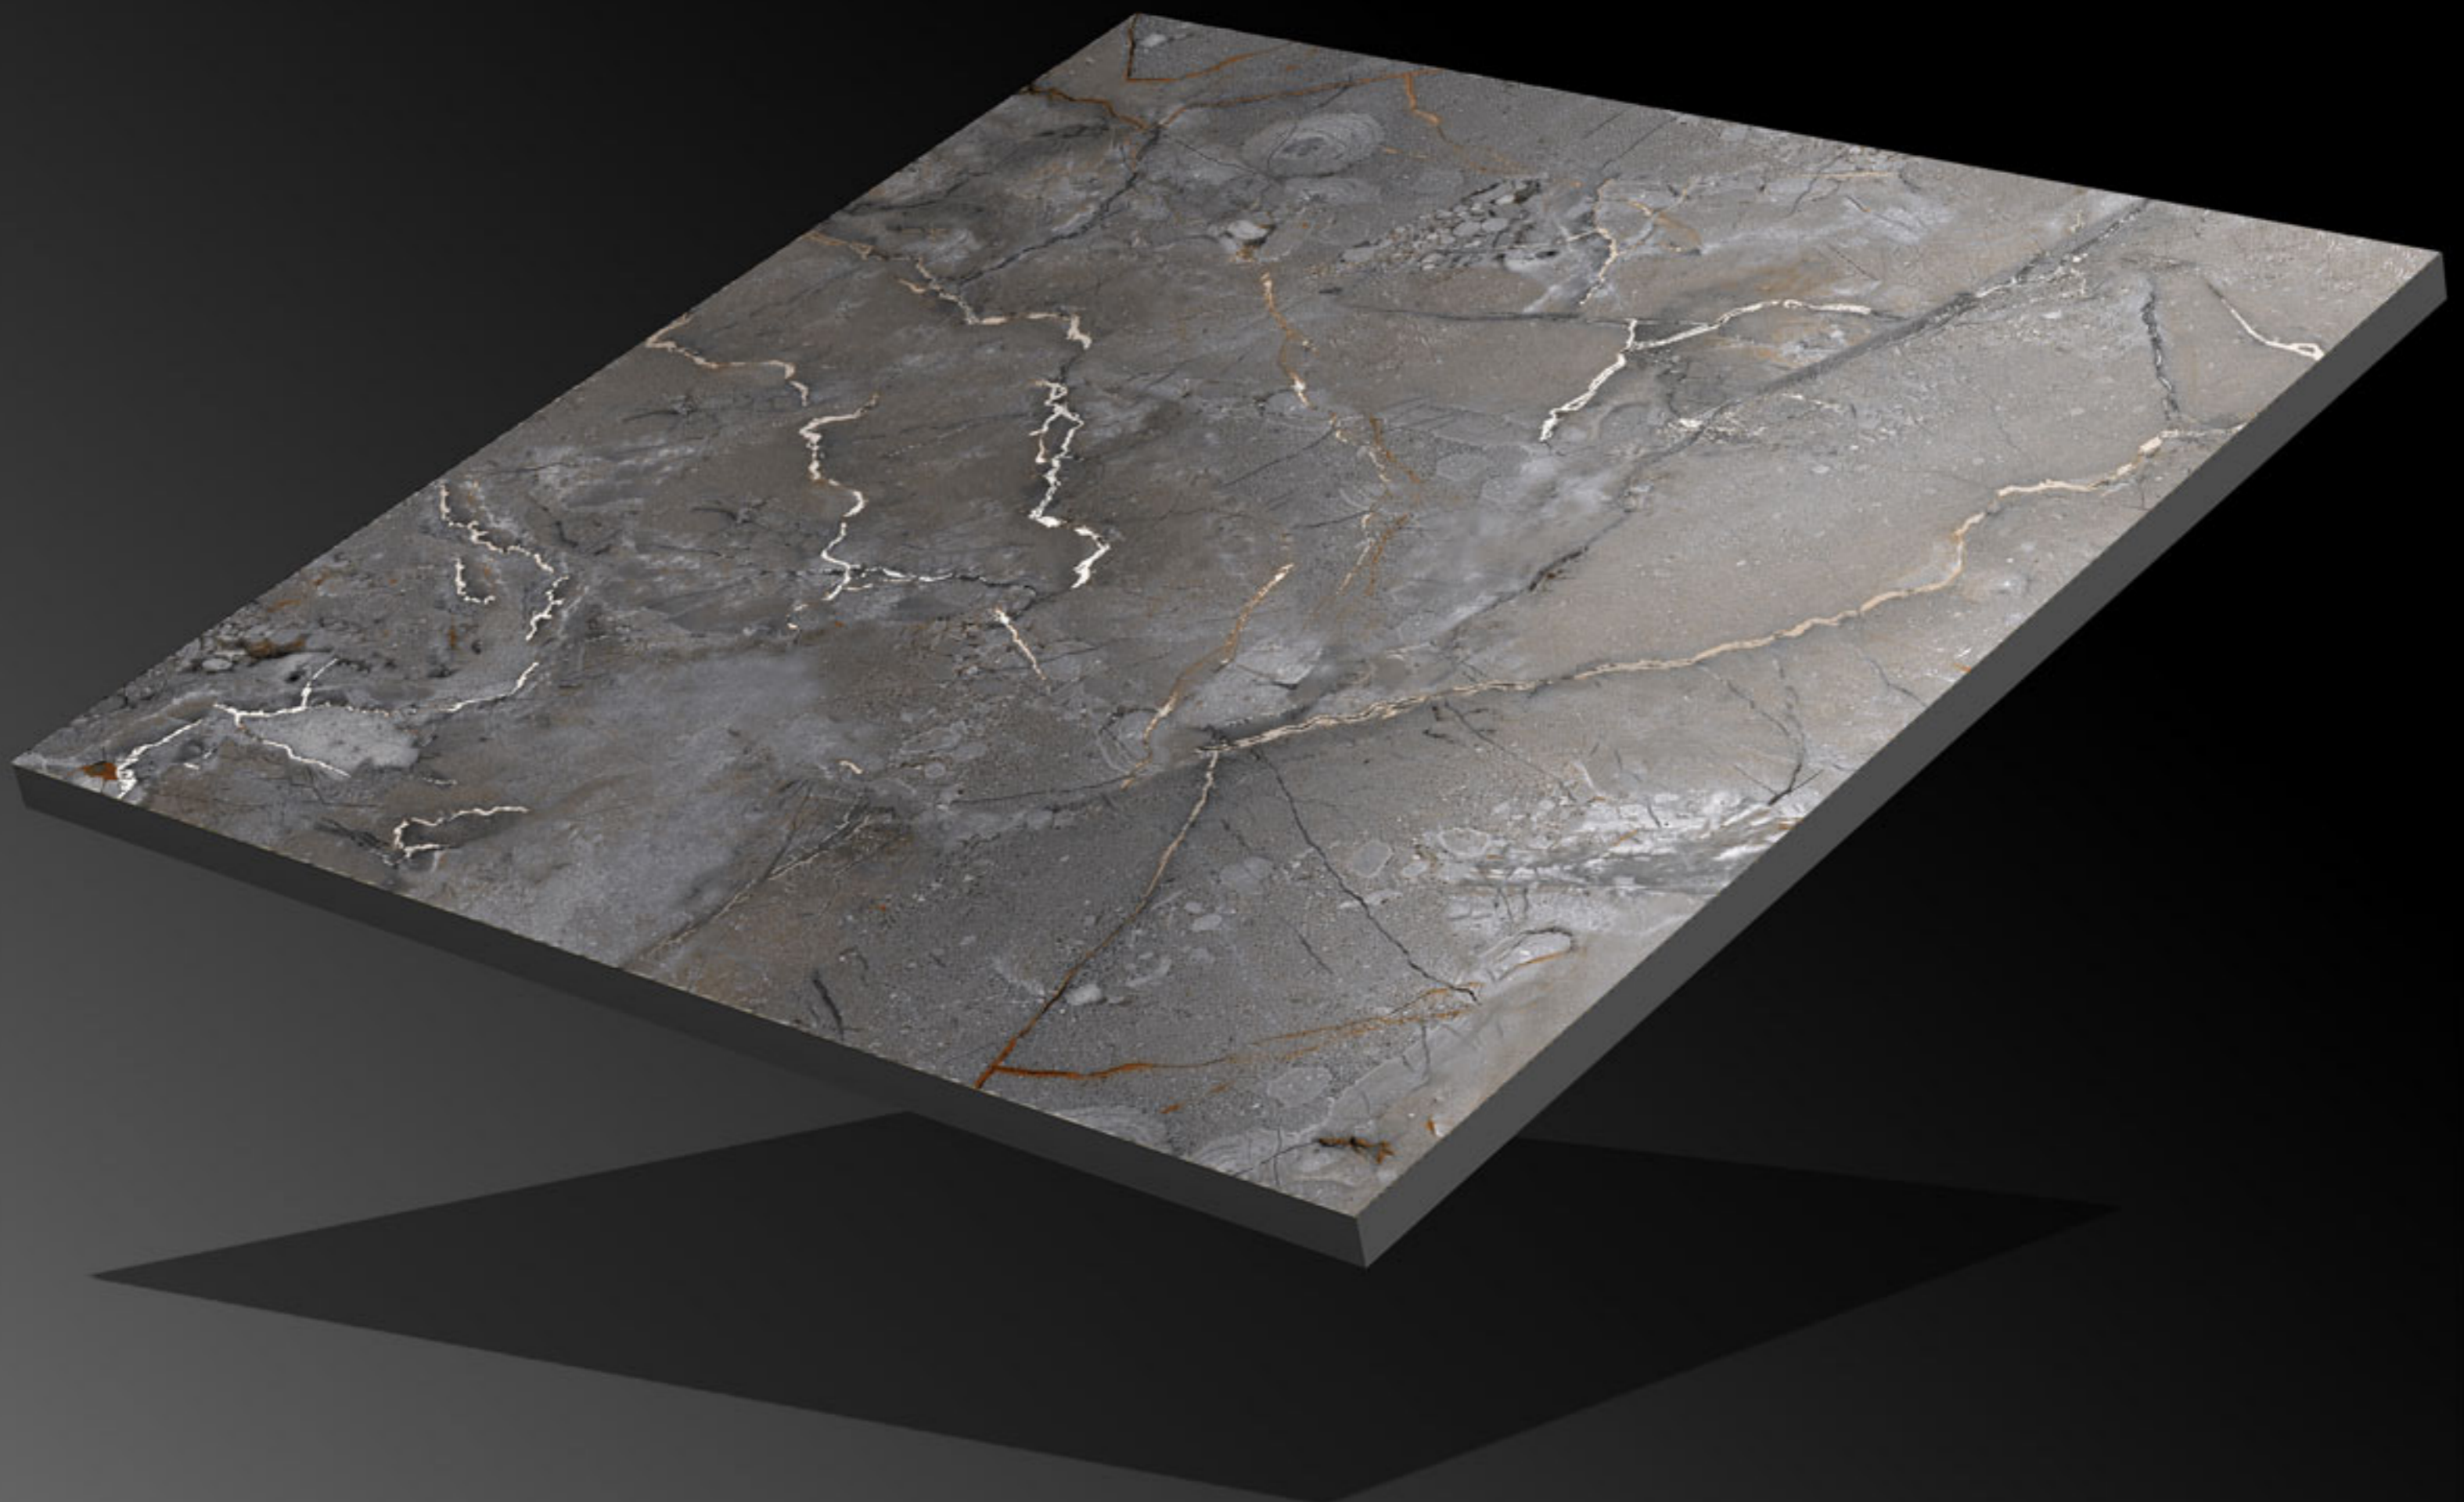

Finish:
Matt

Size:
600x600mm

Series:
Carving Series

CRV-132