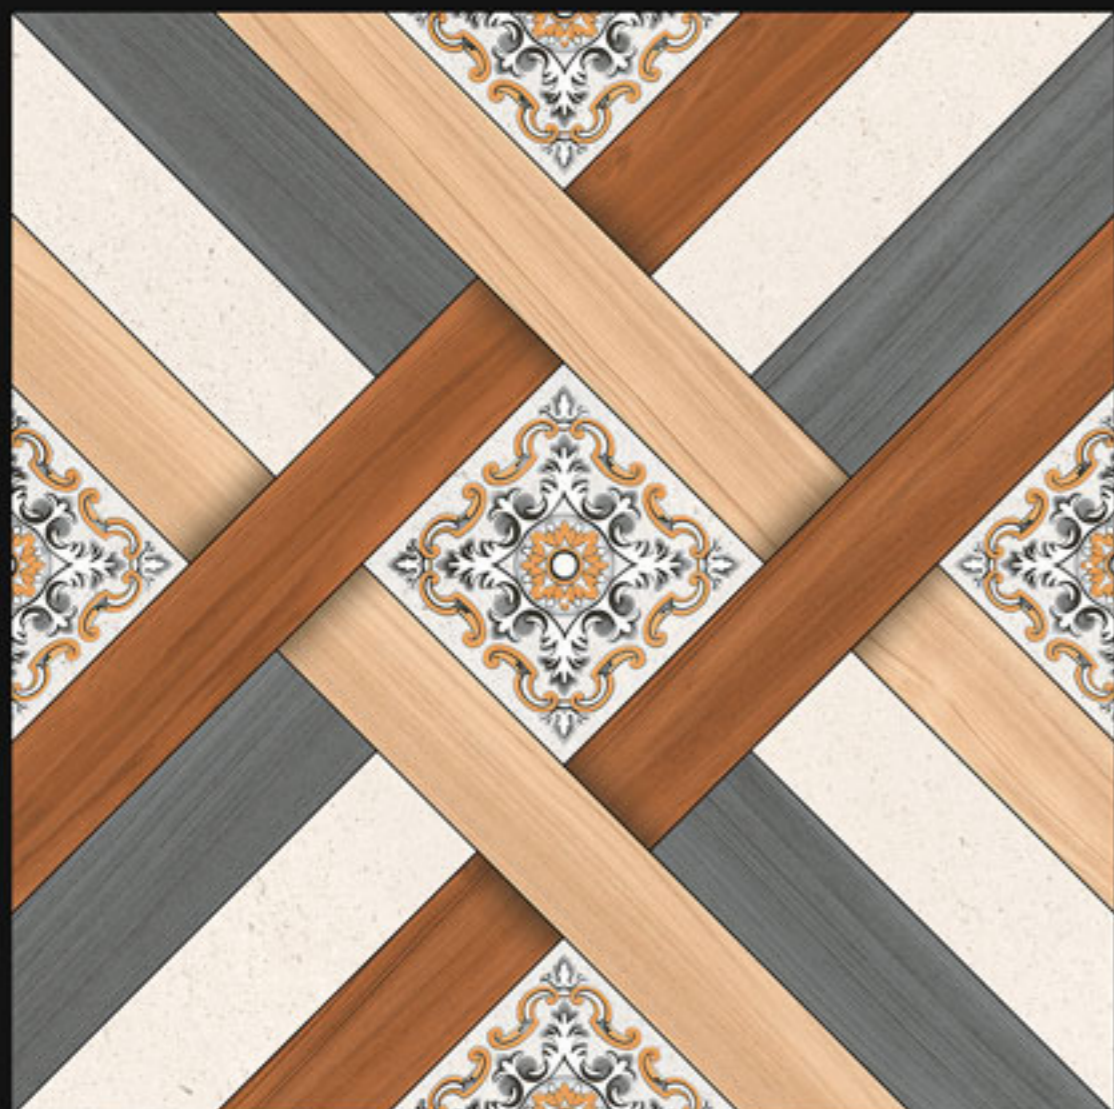

Finish:
Matt

Size:
600x600mm

Series:
Galicha Series

10229