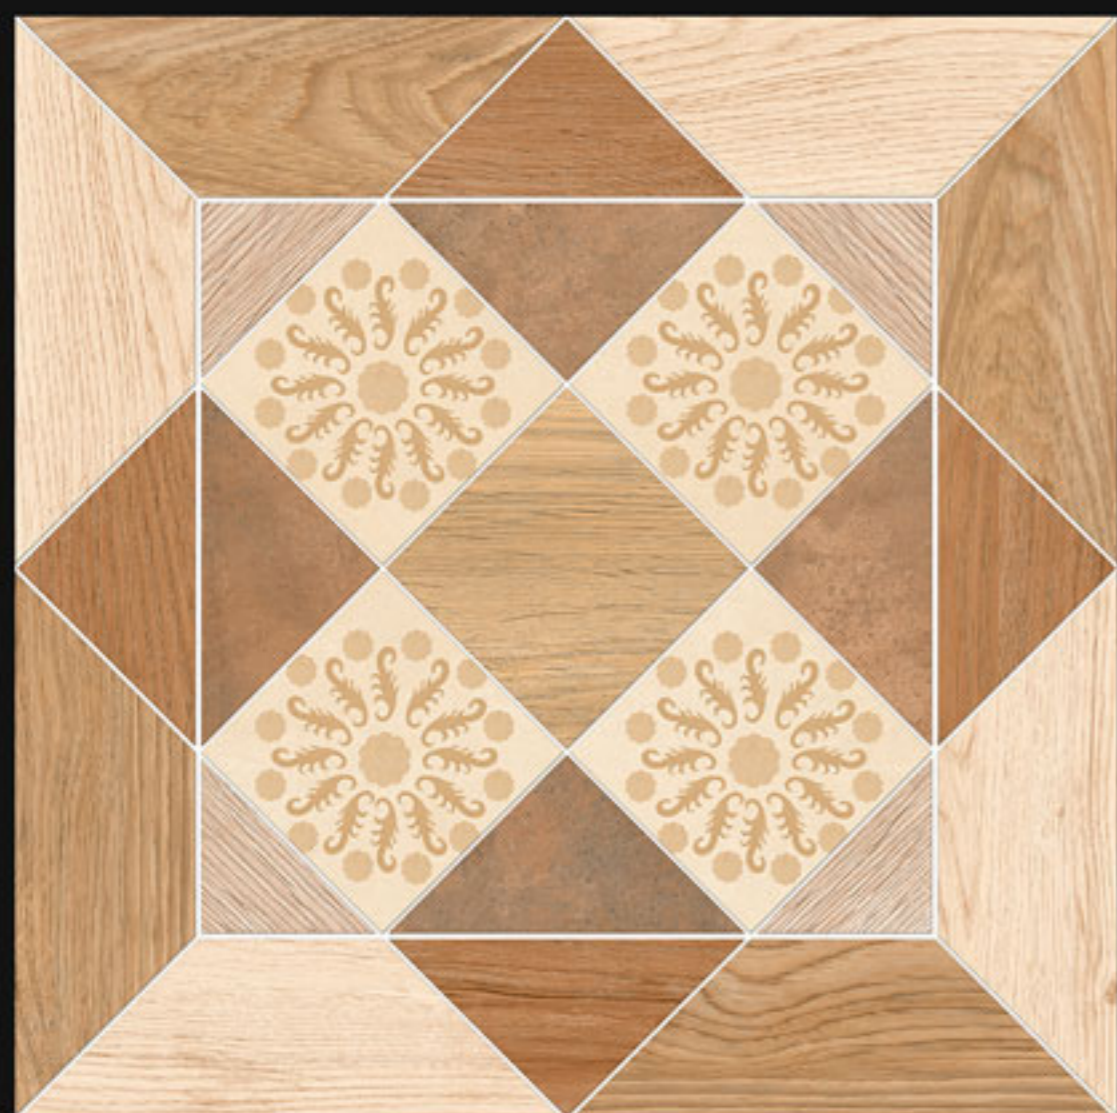

Series:

Galicha Series

10238

Finish:
Matt

Size:
600x600mm

Series:
Galicha Series

10239

Finish:
Matt