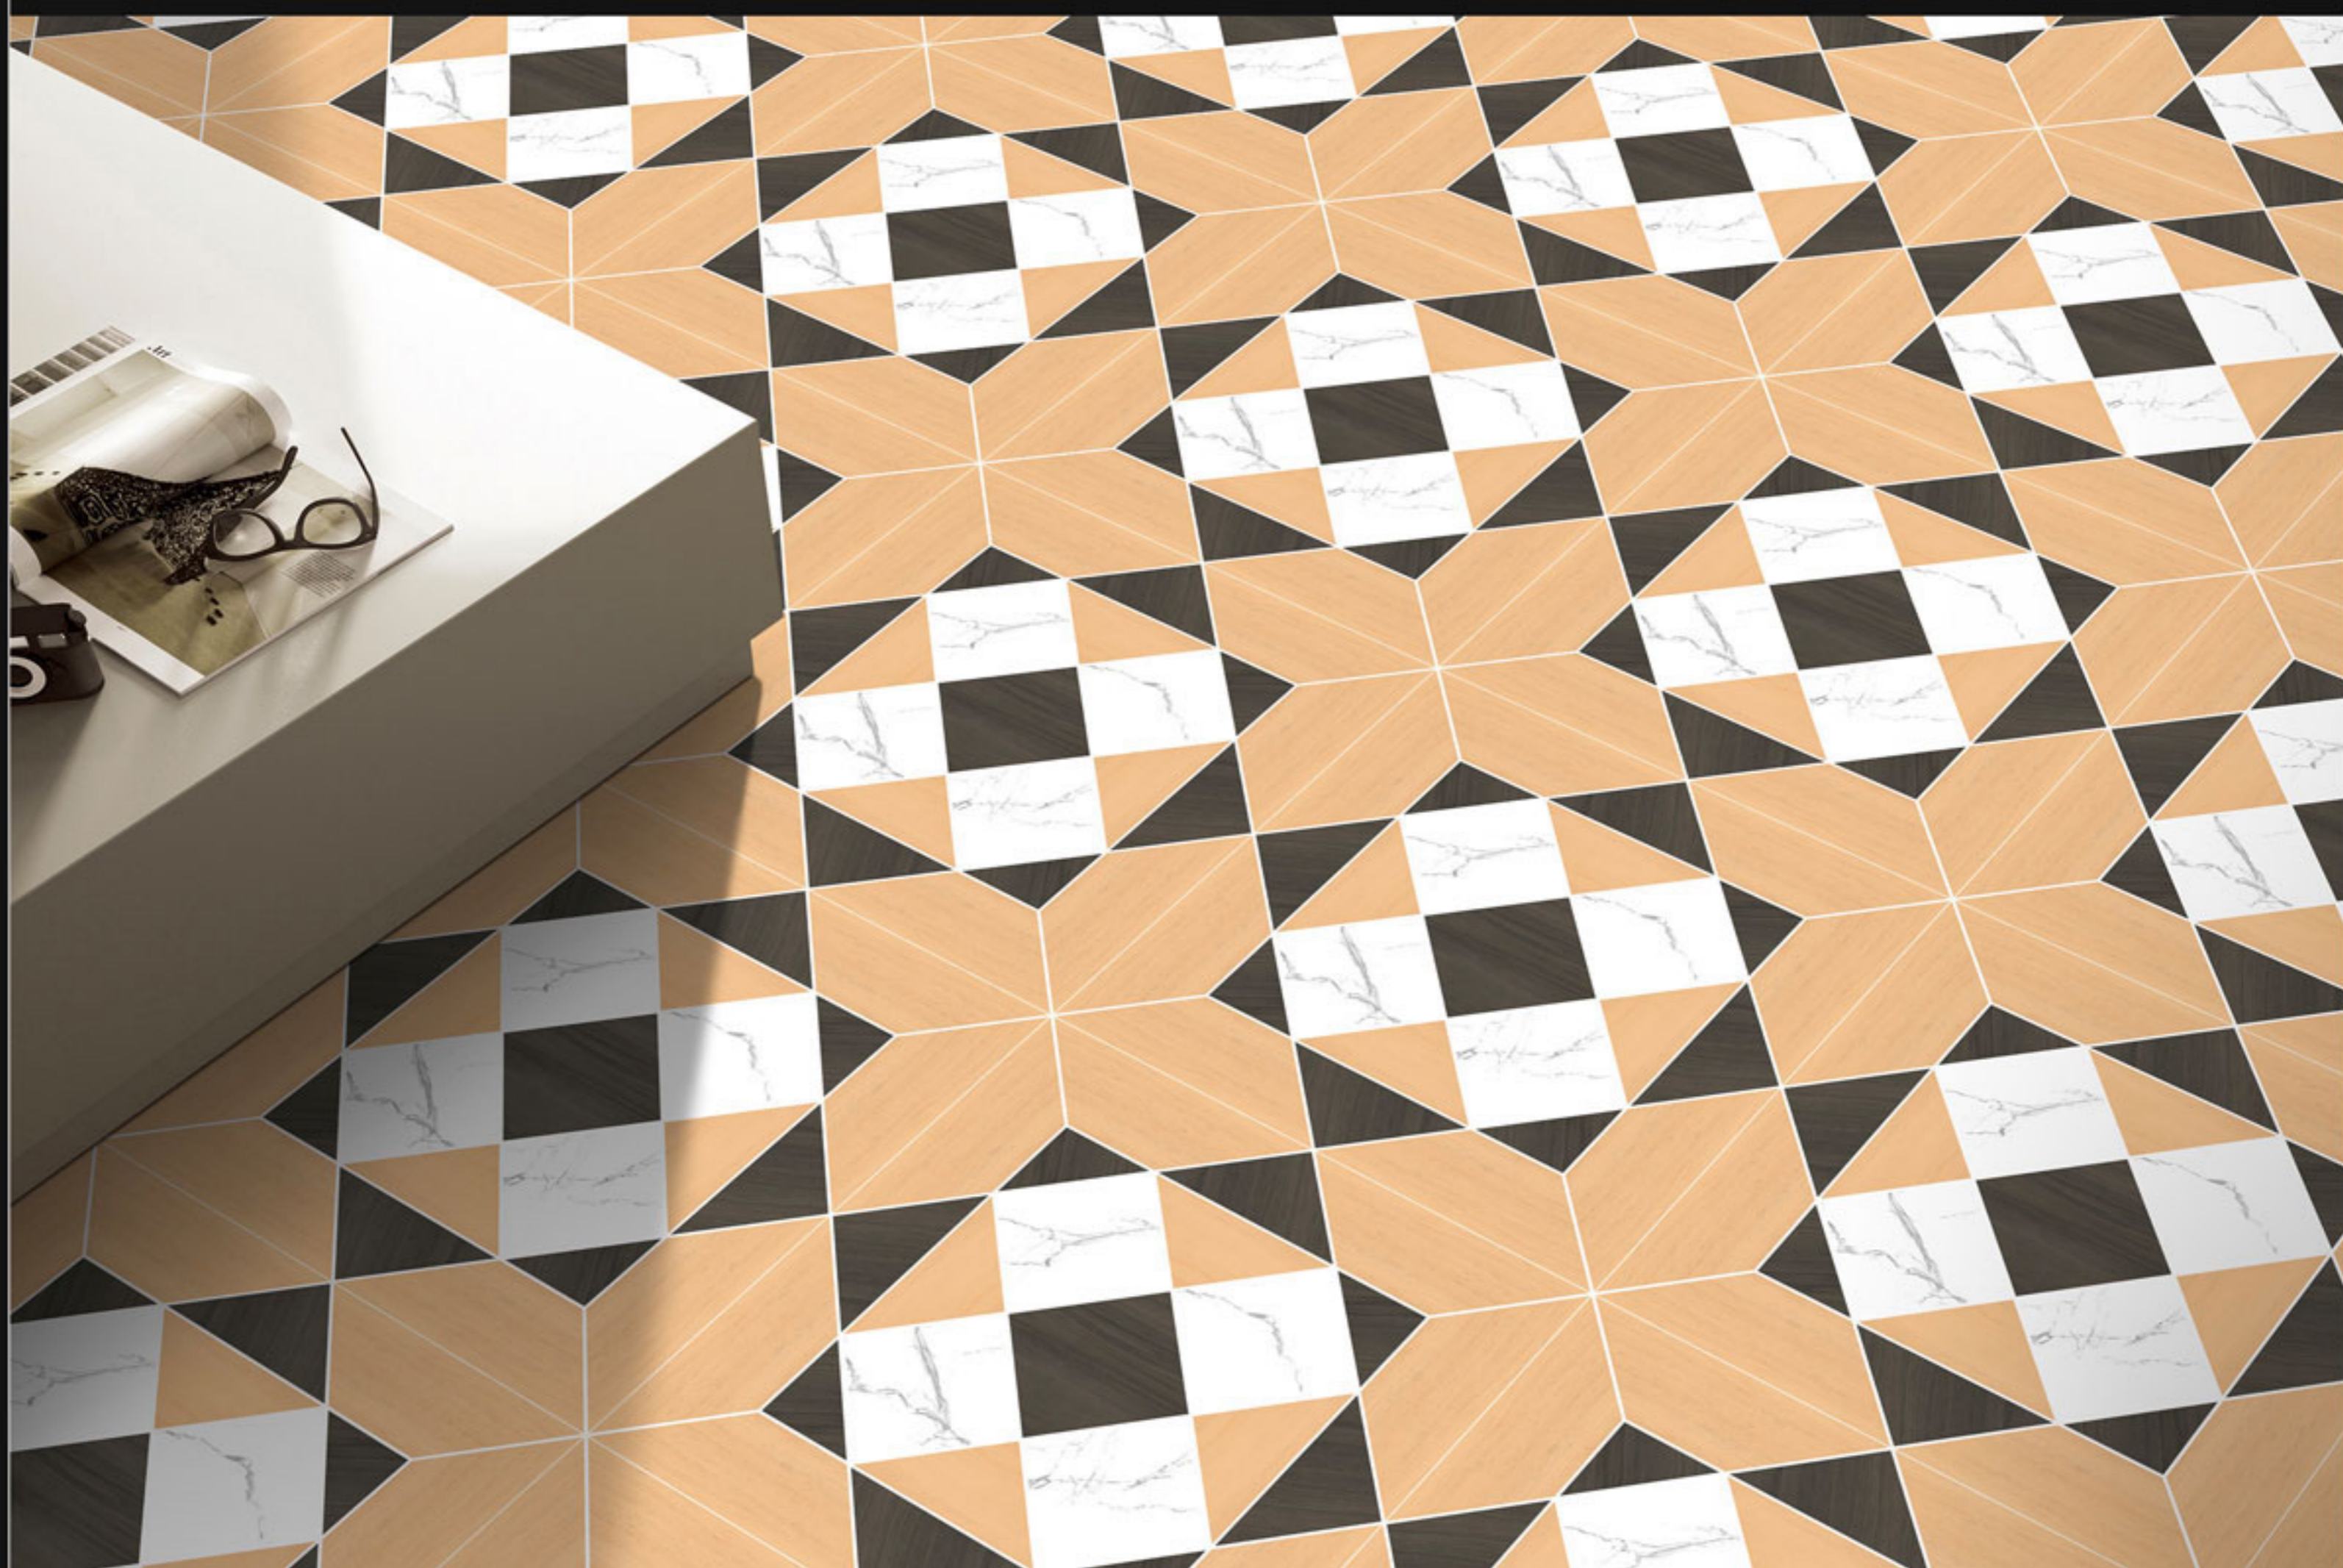

Finish:
Matt

Size:
600x600mm

Series:
Galicha Series

10242