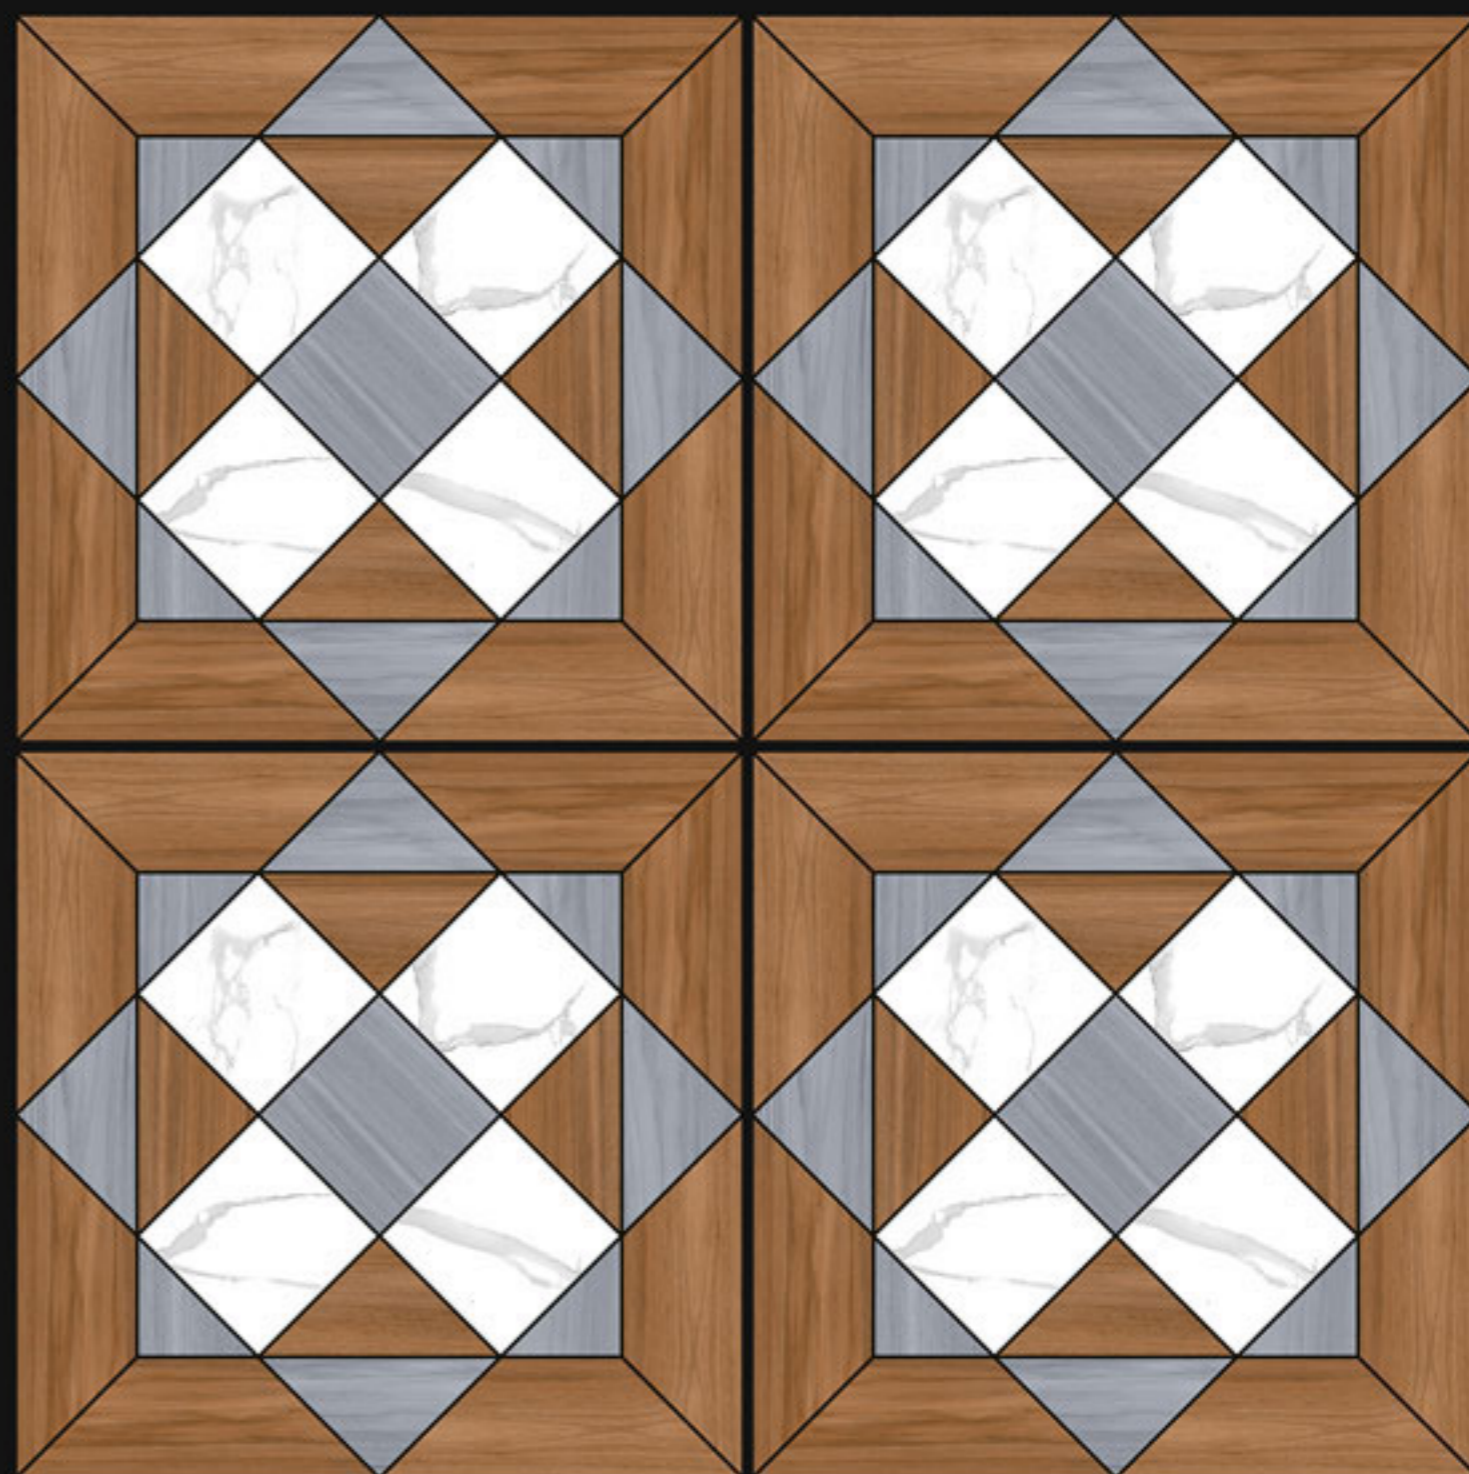

Finish:
Matt

Size:
600x600mm

Series:
Galicha Series

10249