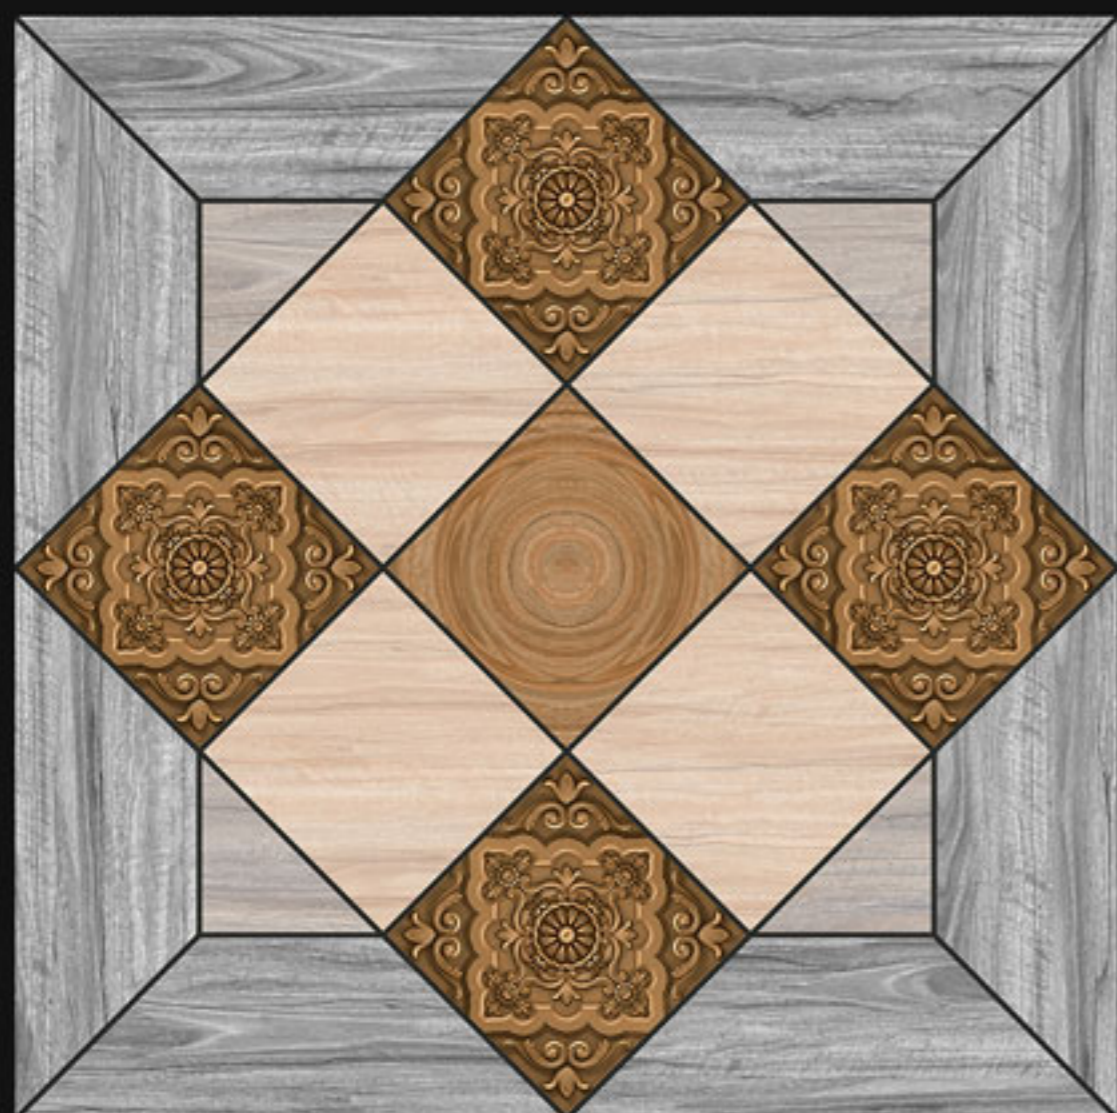

Galicha Series

10247

Finish:
Matt

Size:
600x600mm

Series:
Galicha Series

10248

Finish:
Matt

Size:
600x600mm