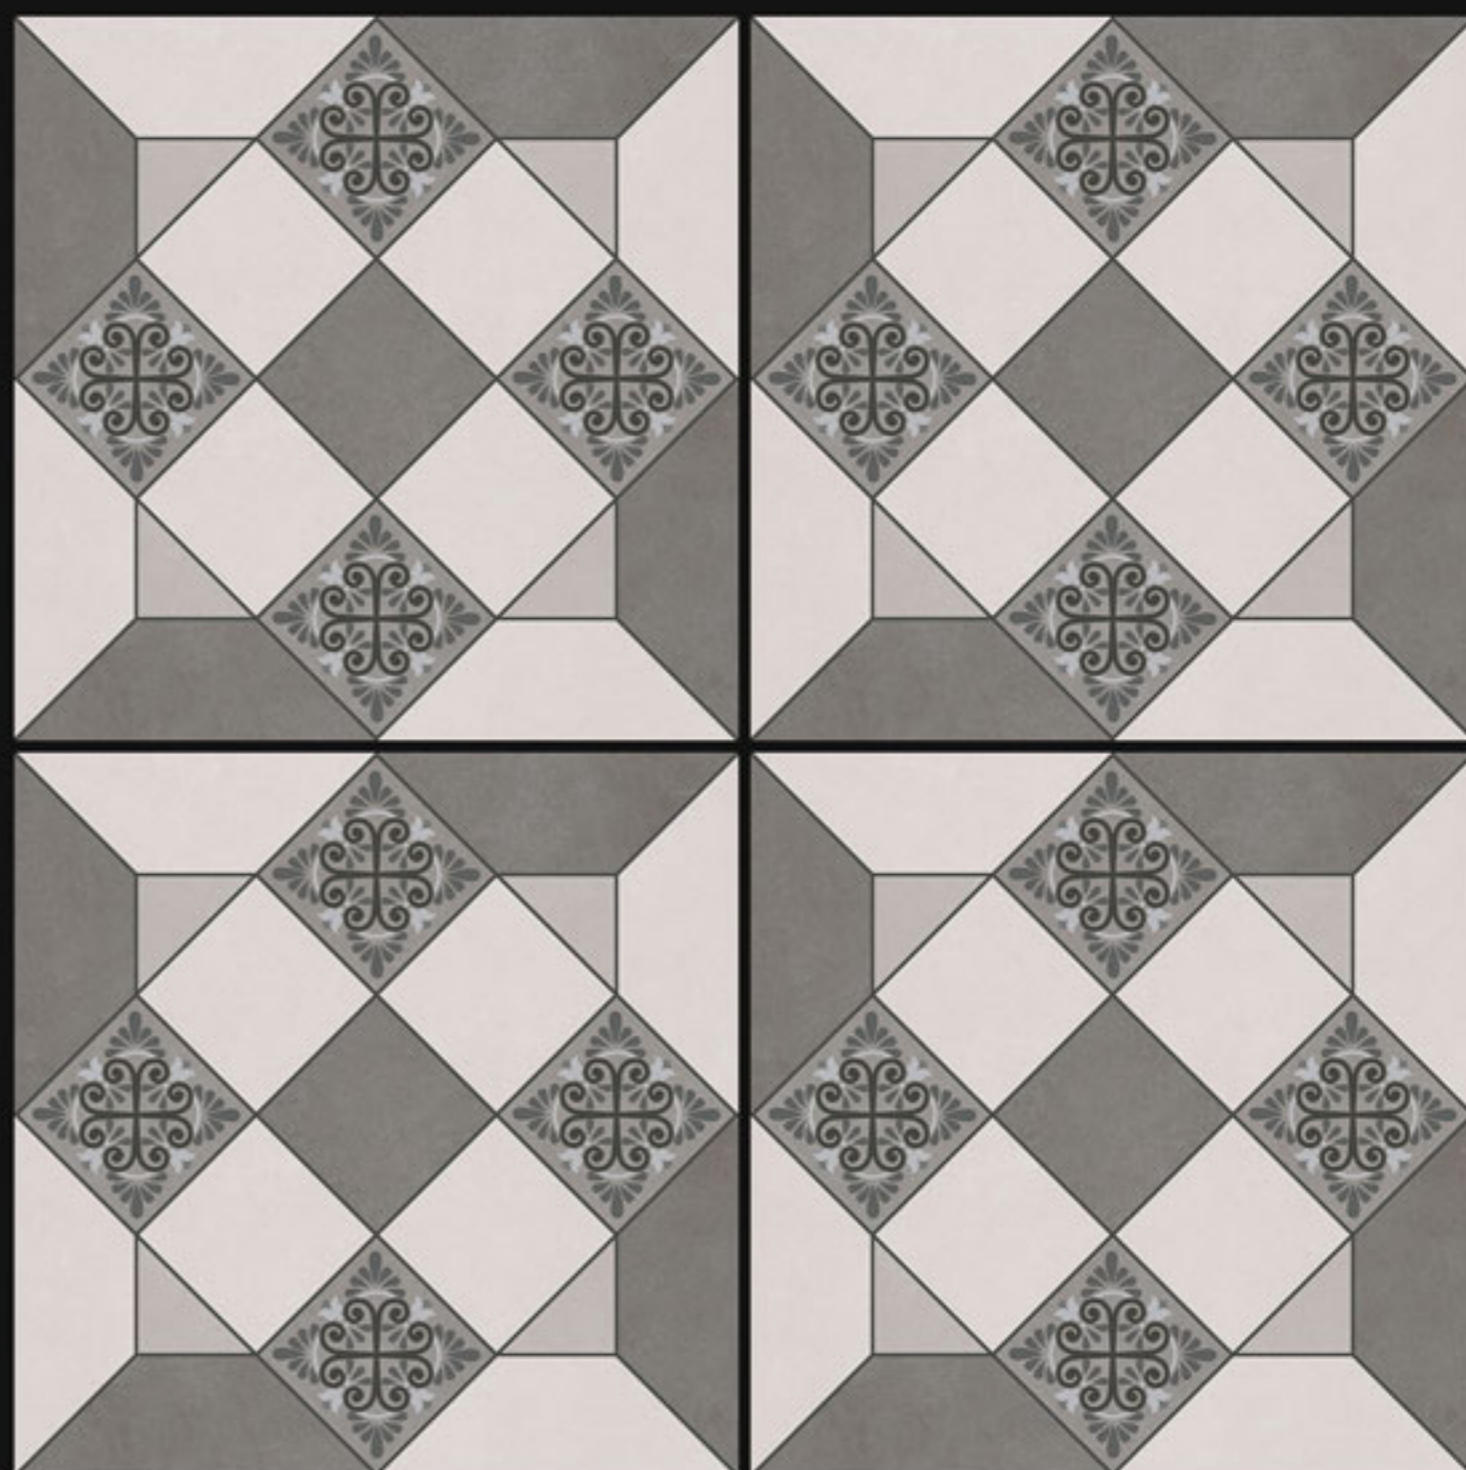

Size:
600x600mm

Series:
Galicha Series

10244

Finish:
Matt

Size:
600x600mm

Series:
Galicha Series

10245

Finish:
Matt