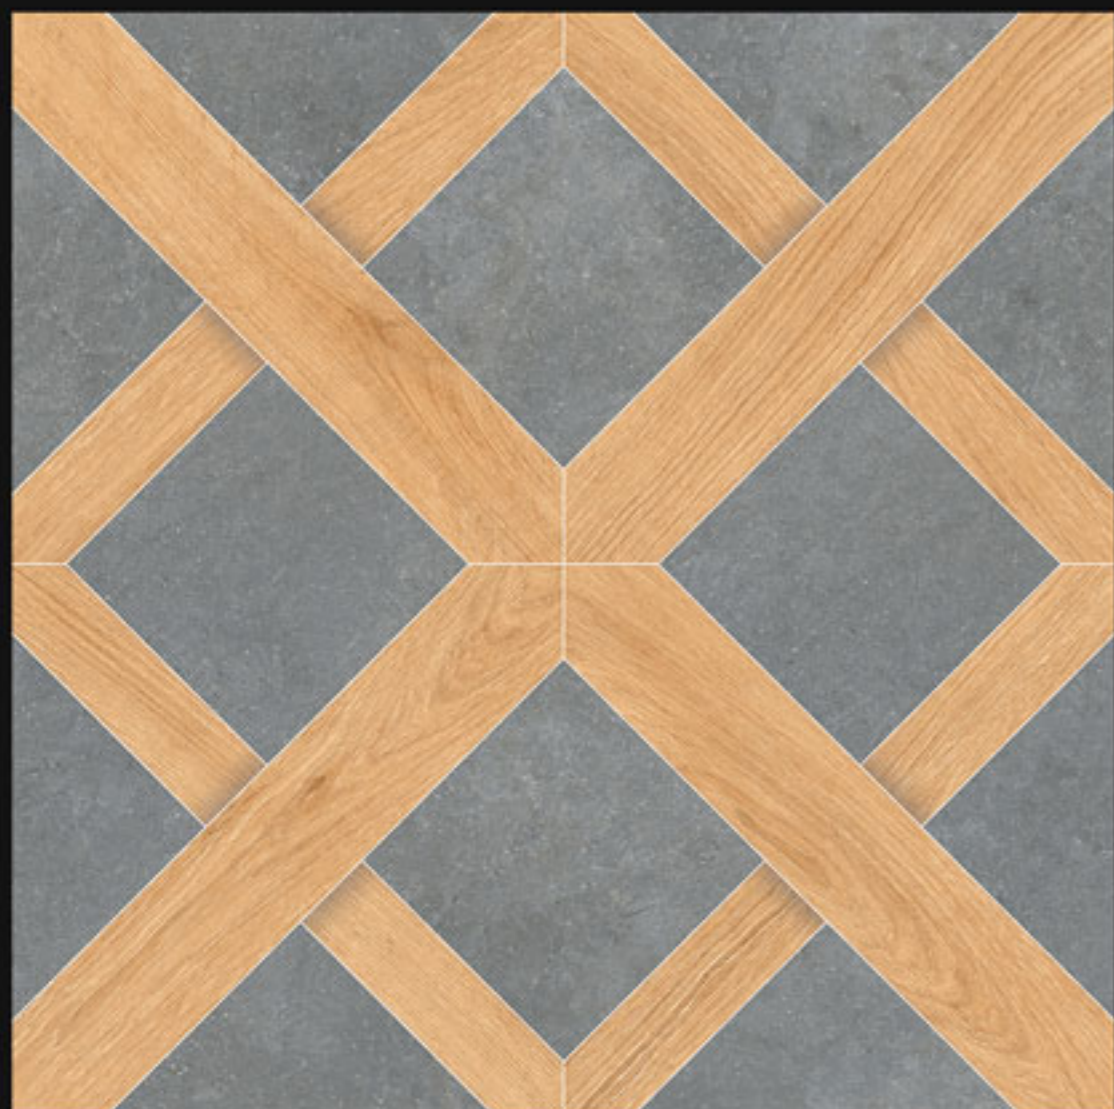

Size:
600x600mm

Series:
Galicha Series

10275

Finish:
Matt

Size:
600x600mm

Series:
Galicha Series

10276

Finish:
Matt