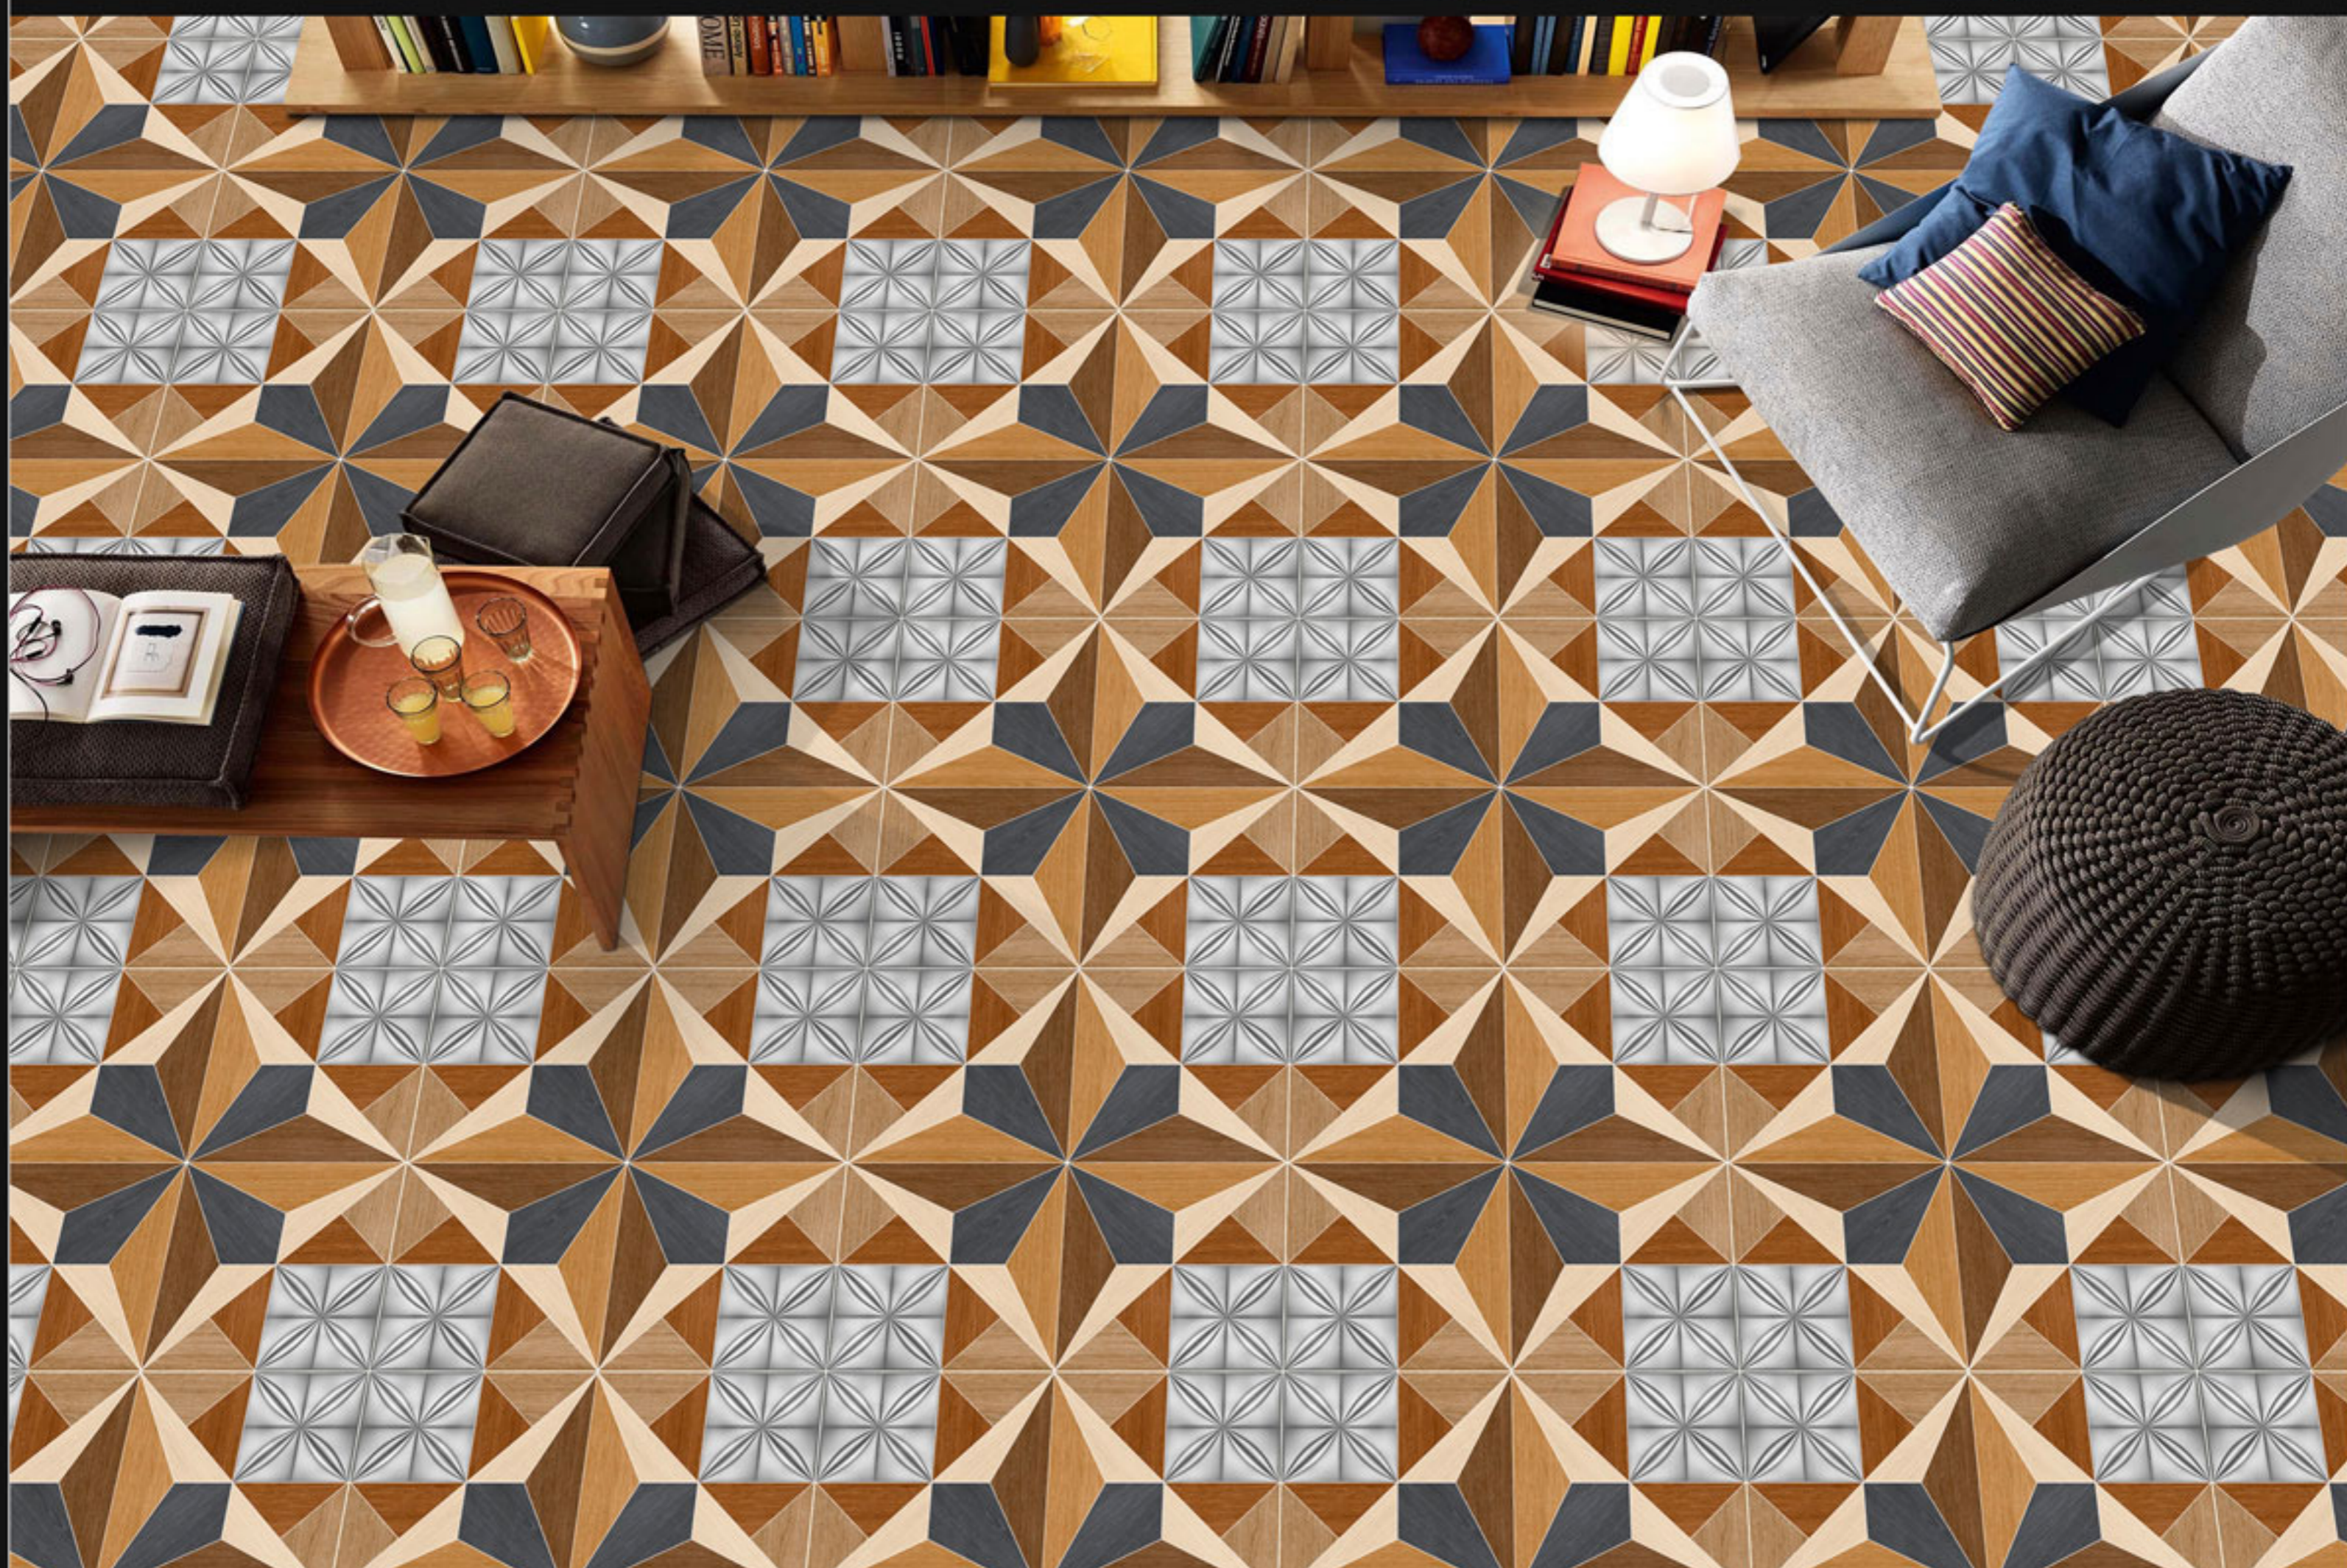

10283

Finish:
Matt

Size:
600x600mm

Series:
Galicha Series

10284

Finish:

Matt

Size: