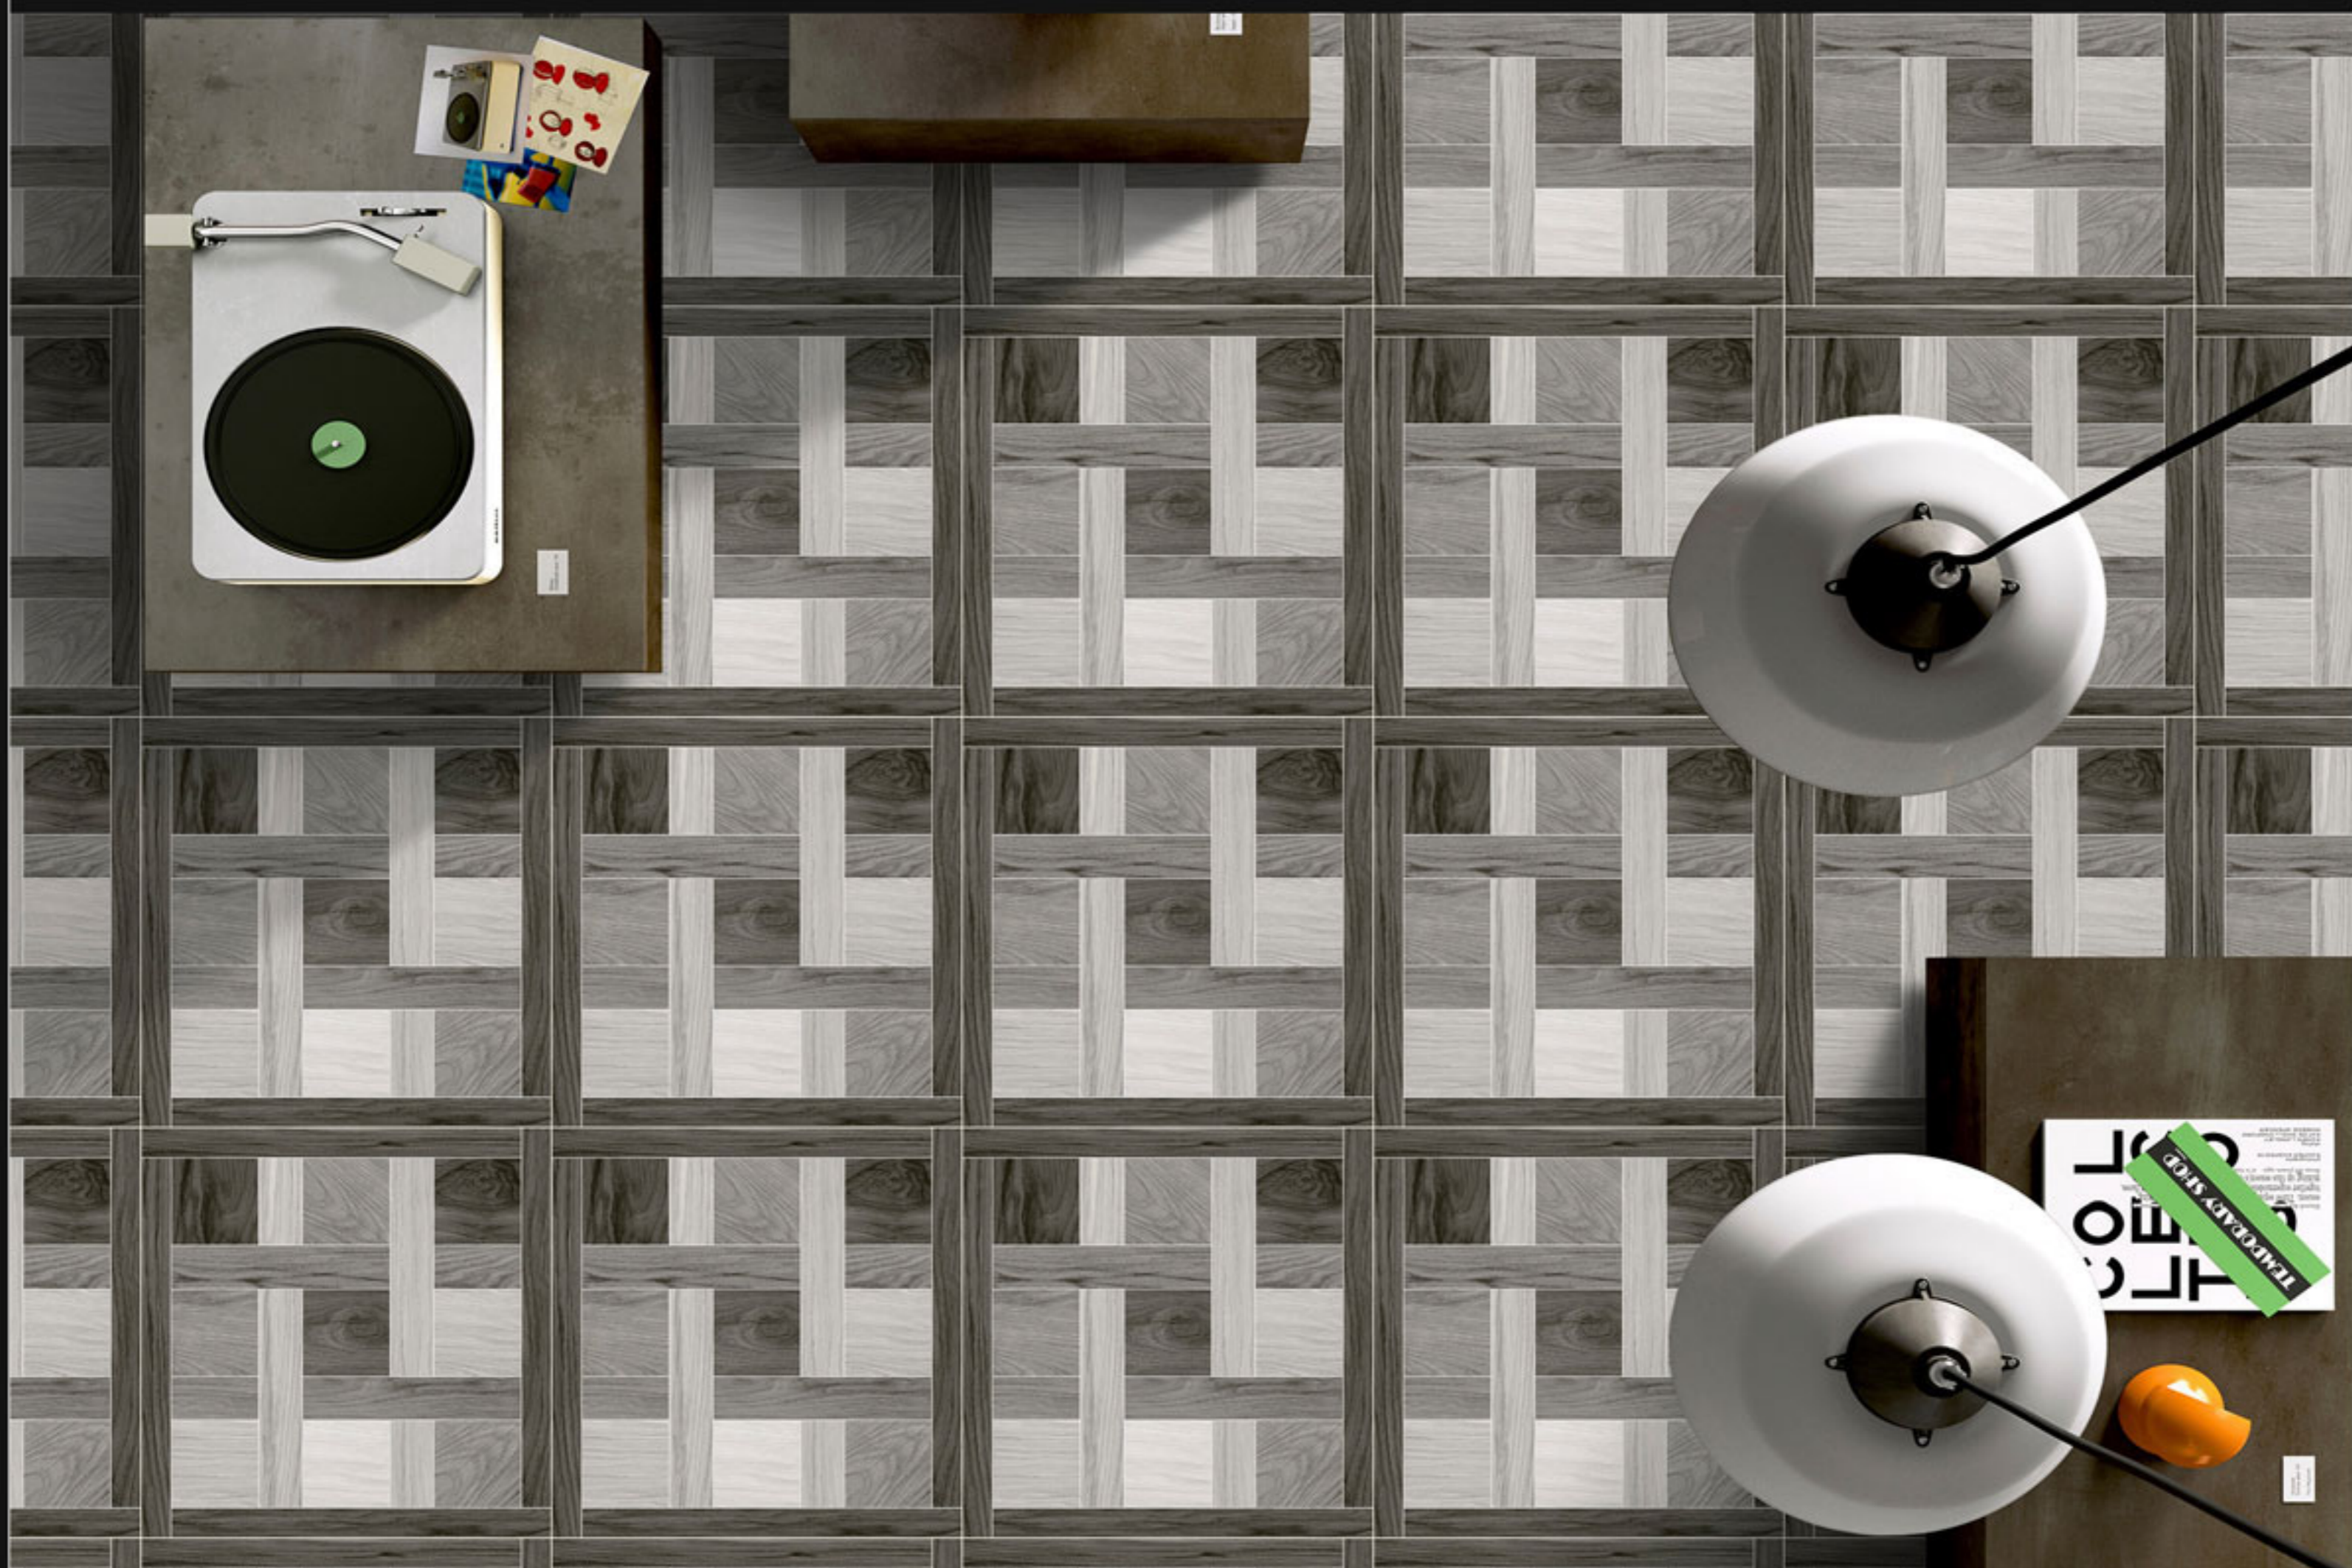

Finish:

Matt

Size:

600x600mm

Series:

Galicha Series

10270

Finish:
Matt