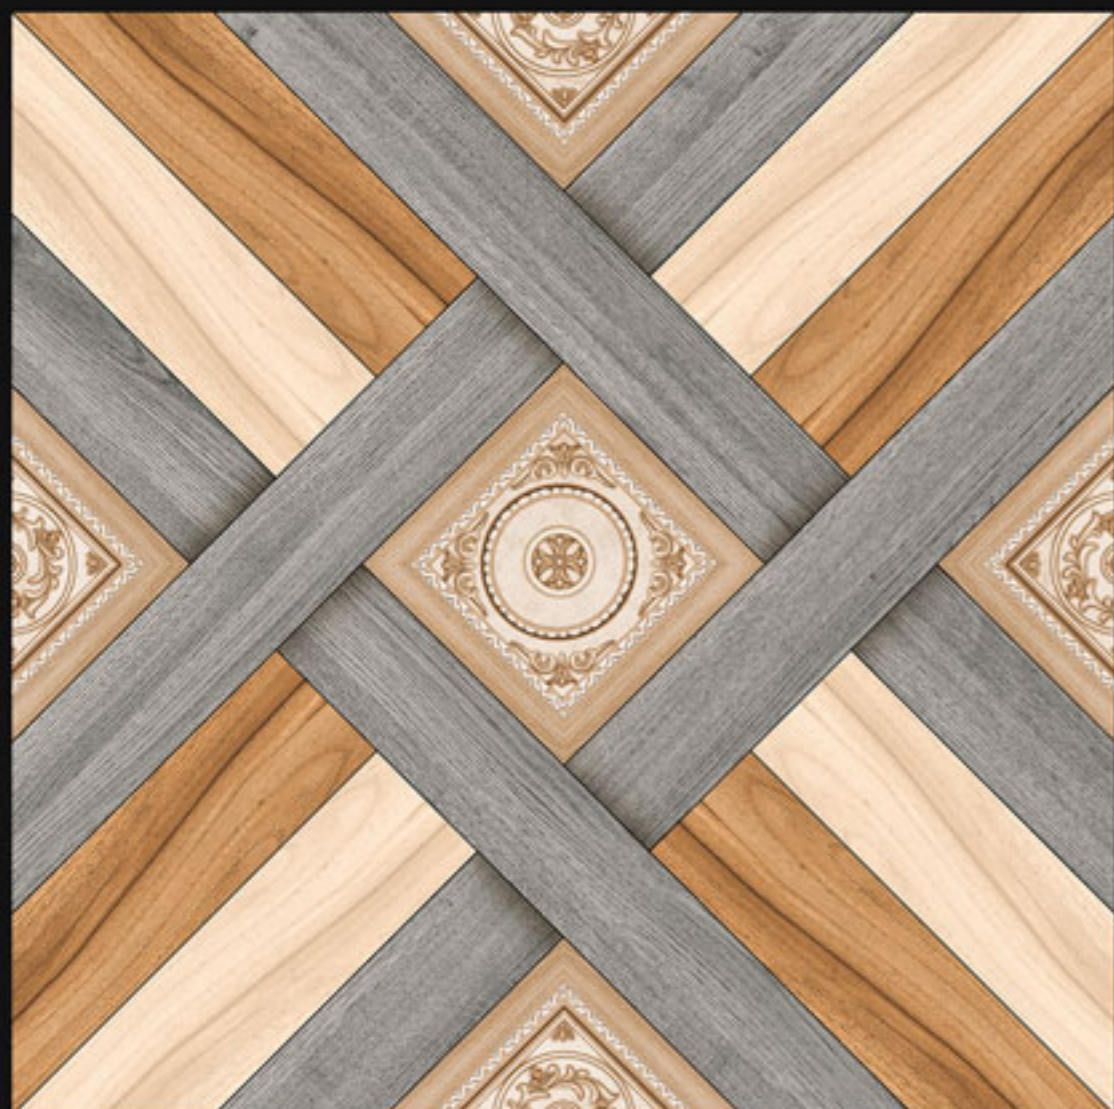

Finish:
Matt

Size:
600x600mm

Series:
Galicha Series

10229

Finish:
Matt

Size:
600x600mm

Series:
Galicha Series

10230