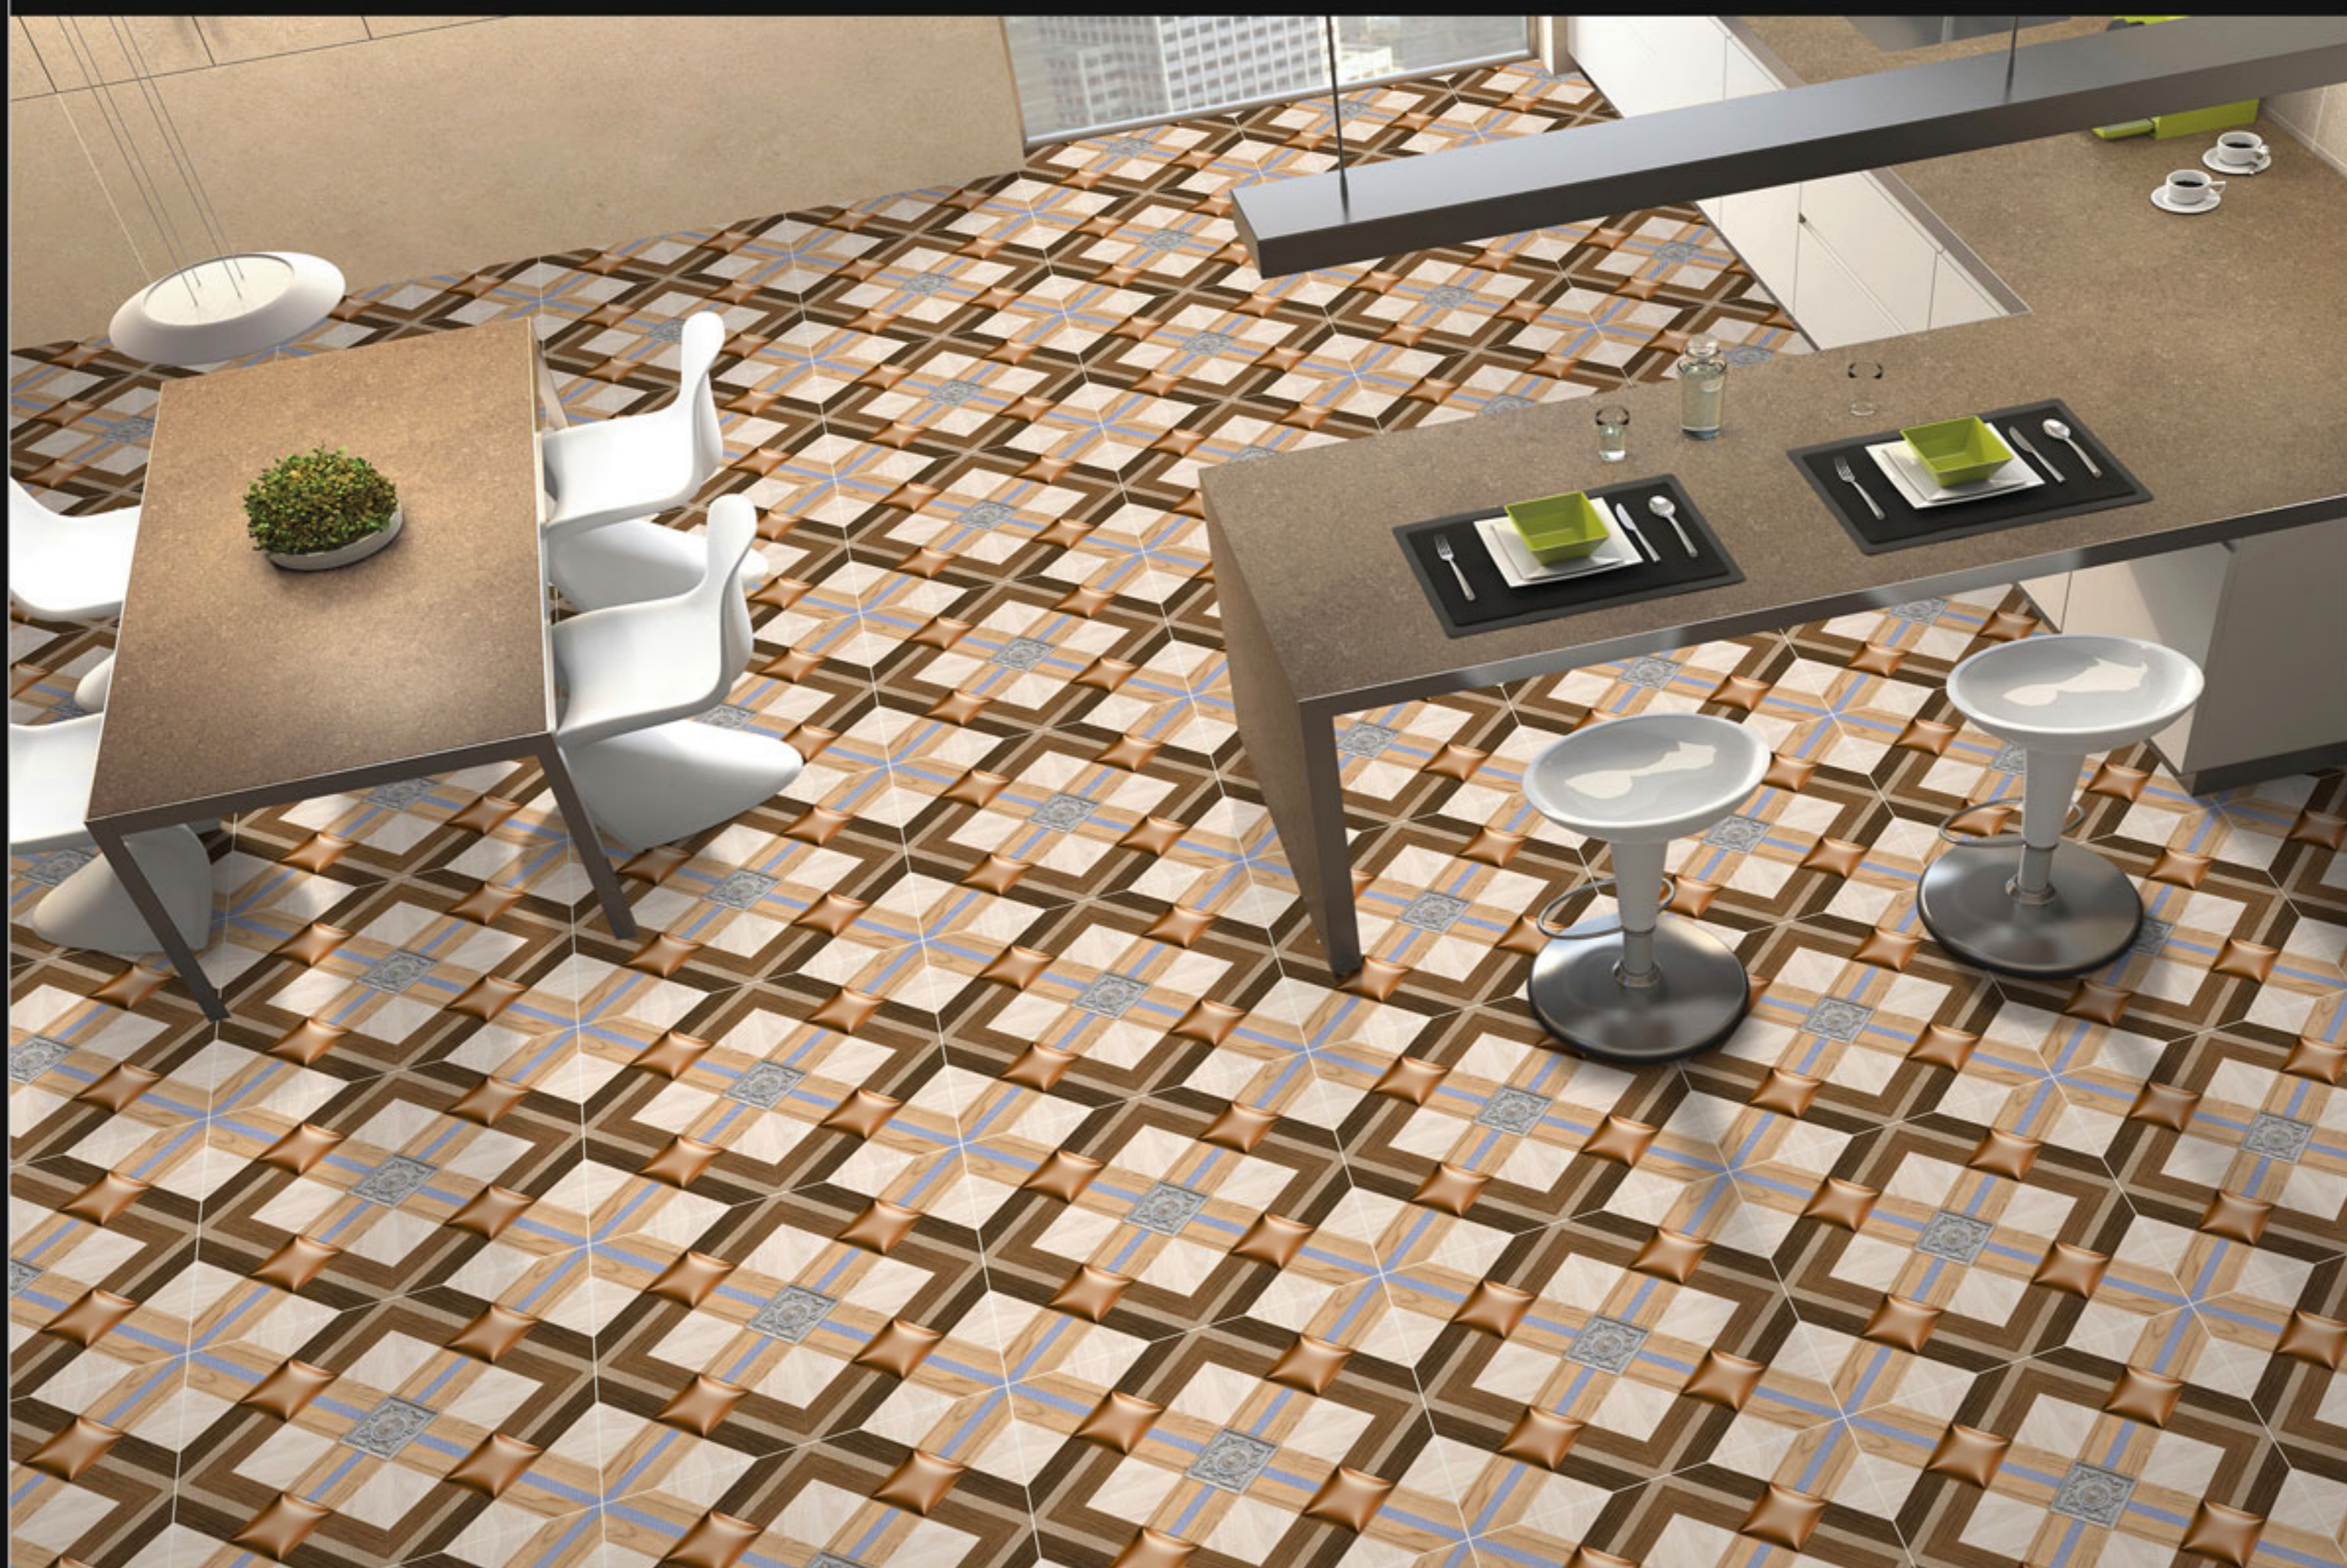

Finish:
Matt

Size:
600x600mm

Series:
Galicha Series

10258