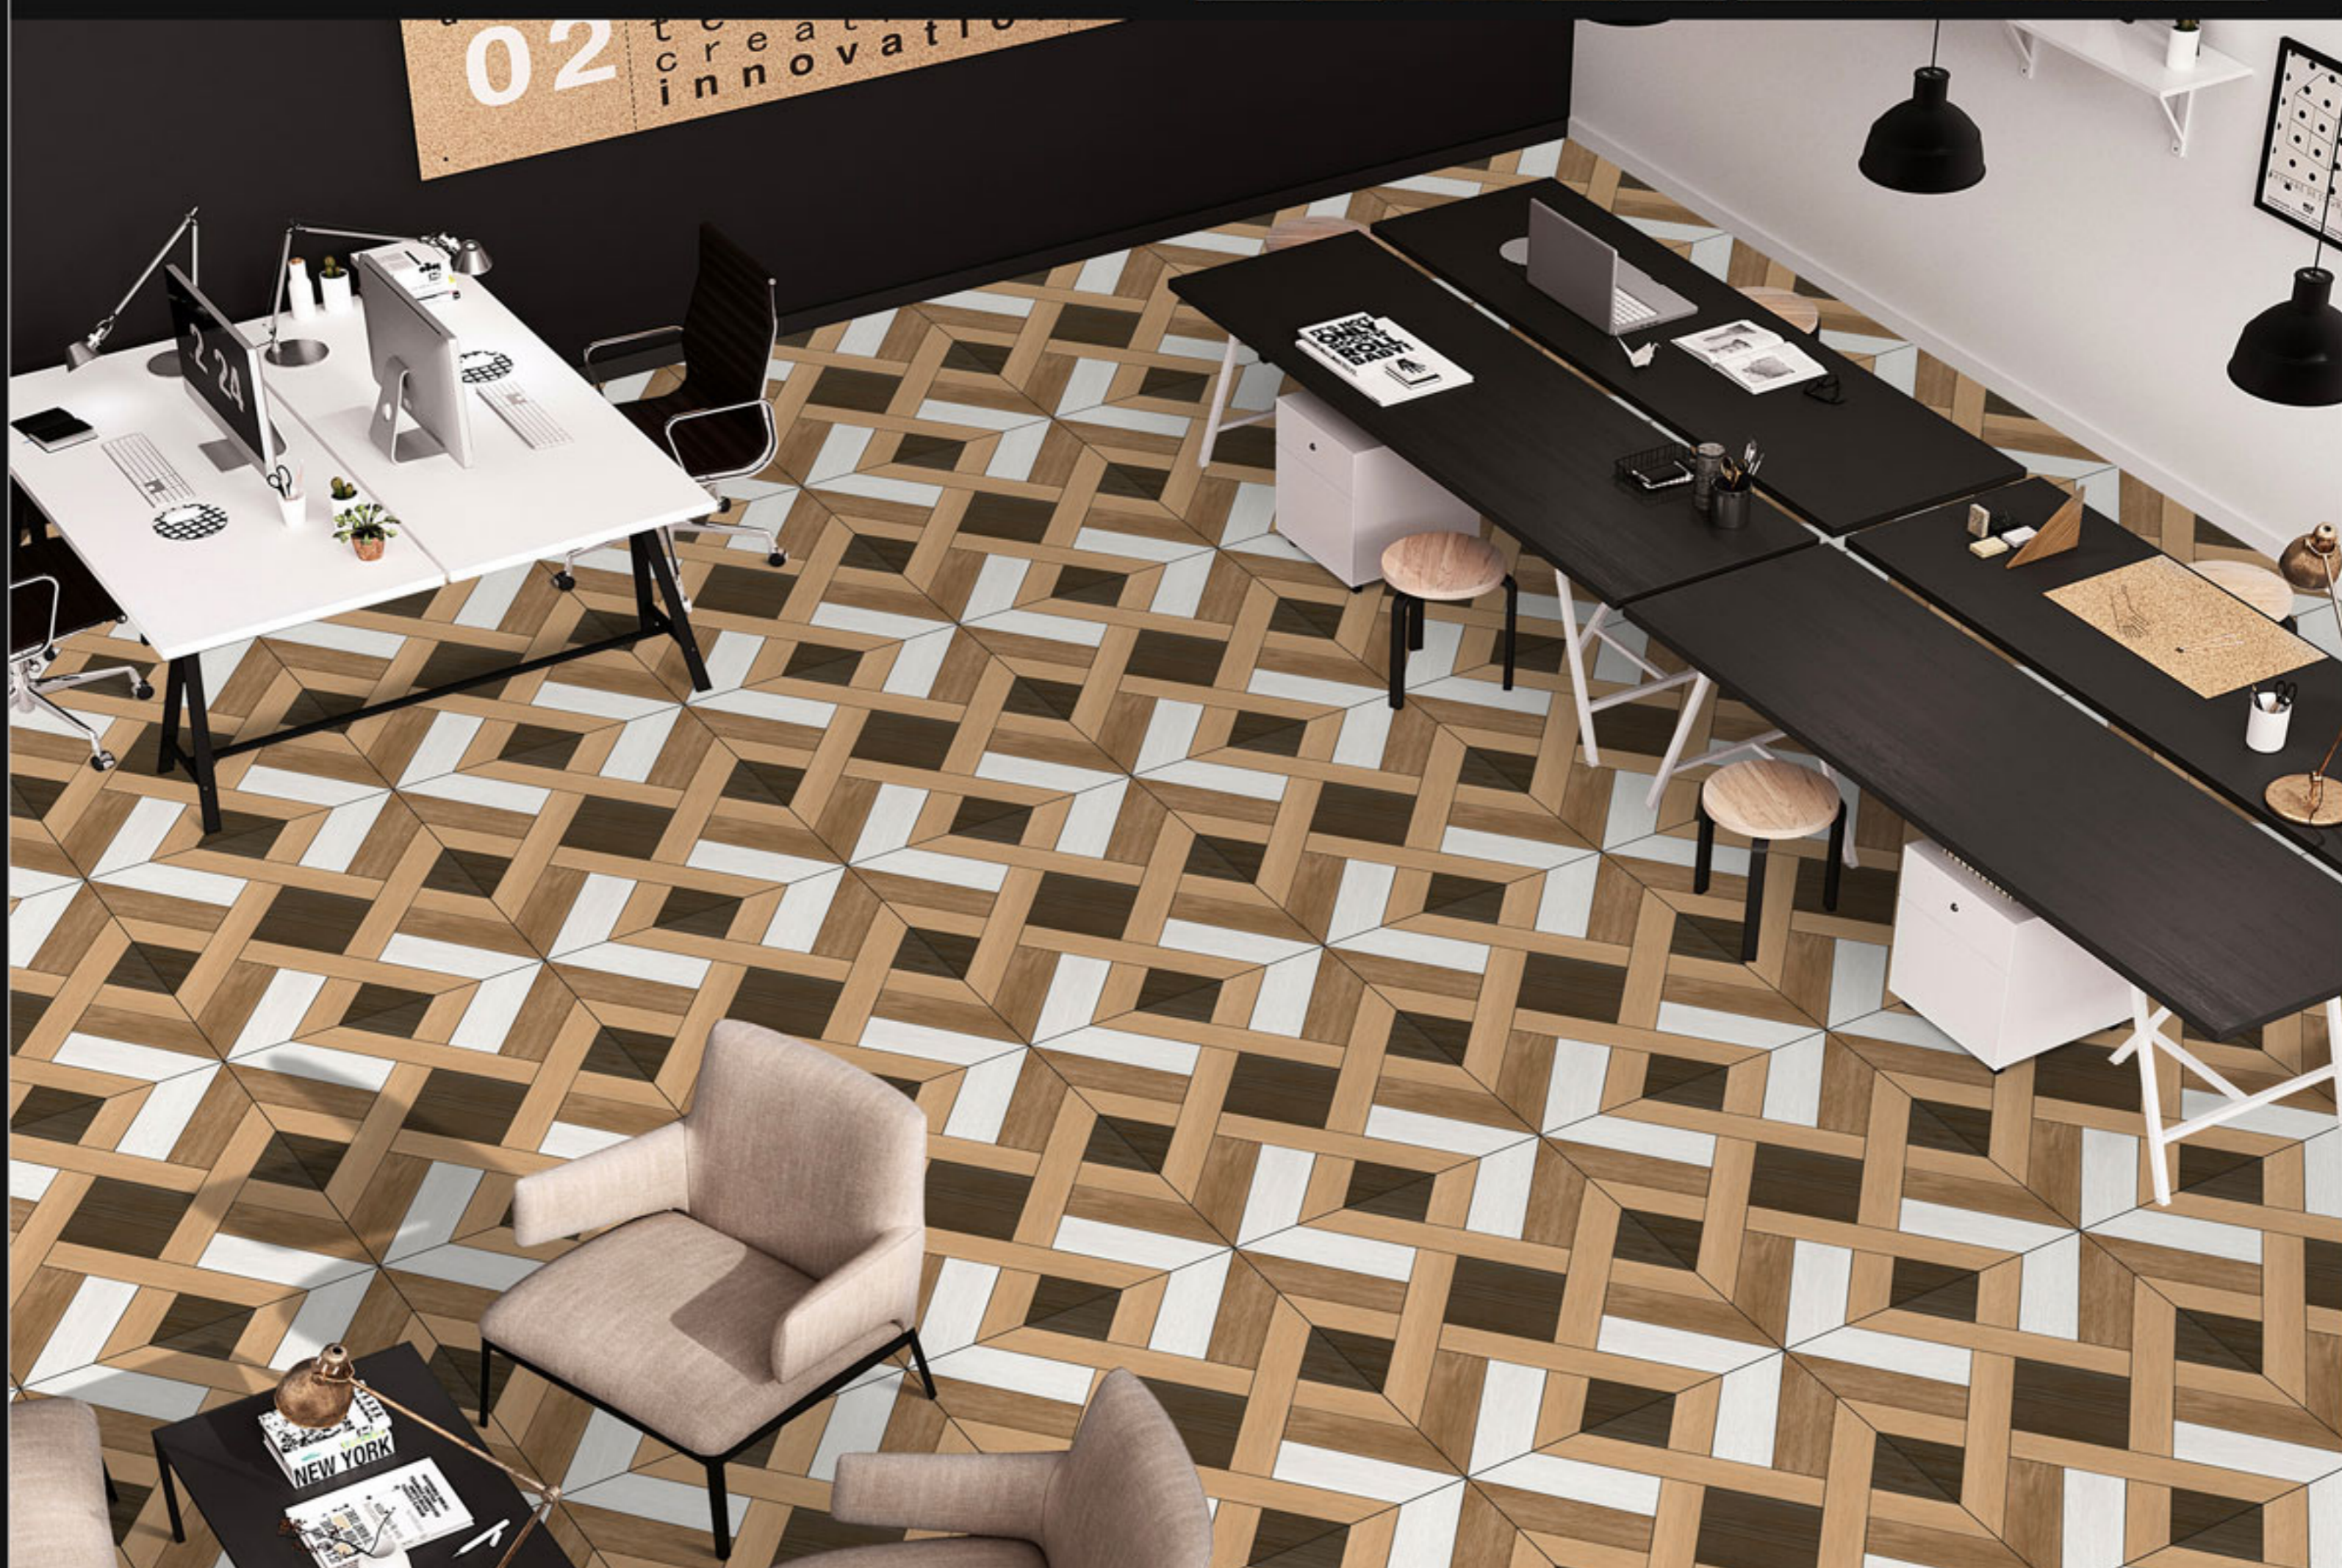

Finish:
Matt

Size:
600x600mm

Series:
Galicha Series

10227