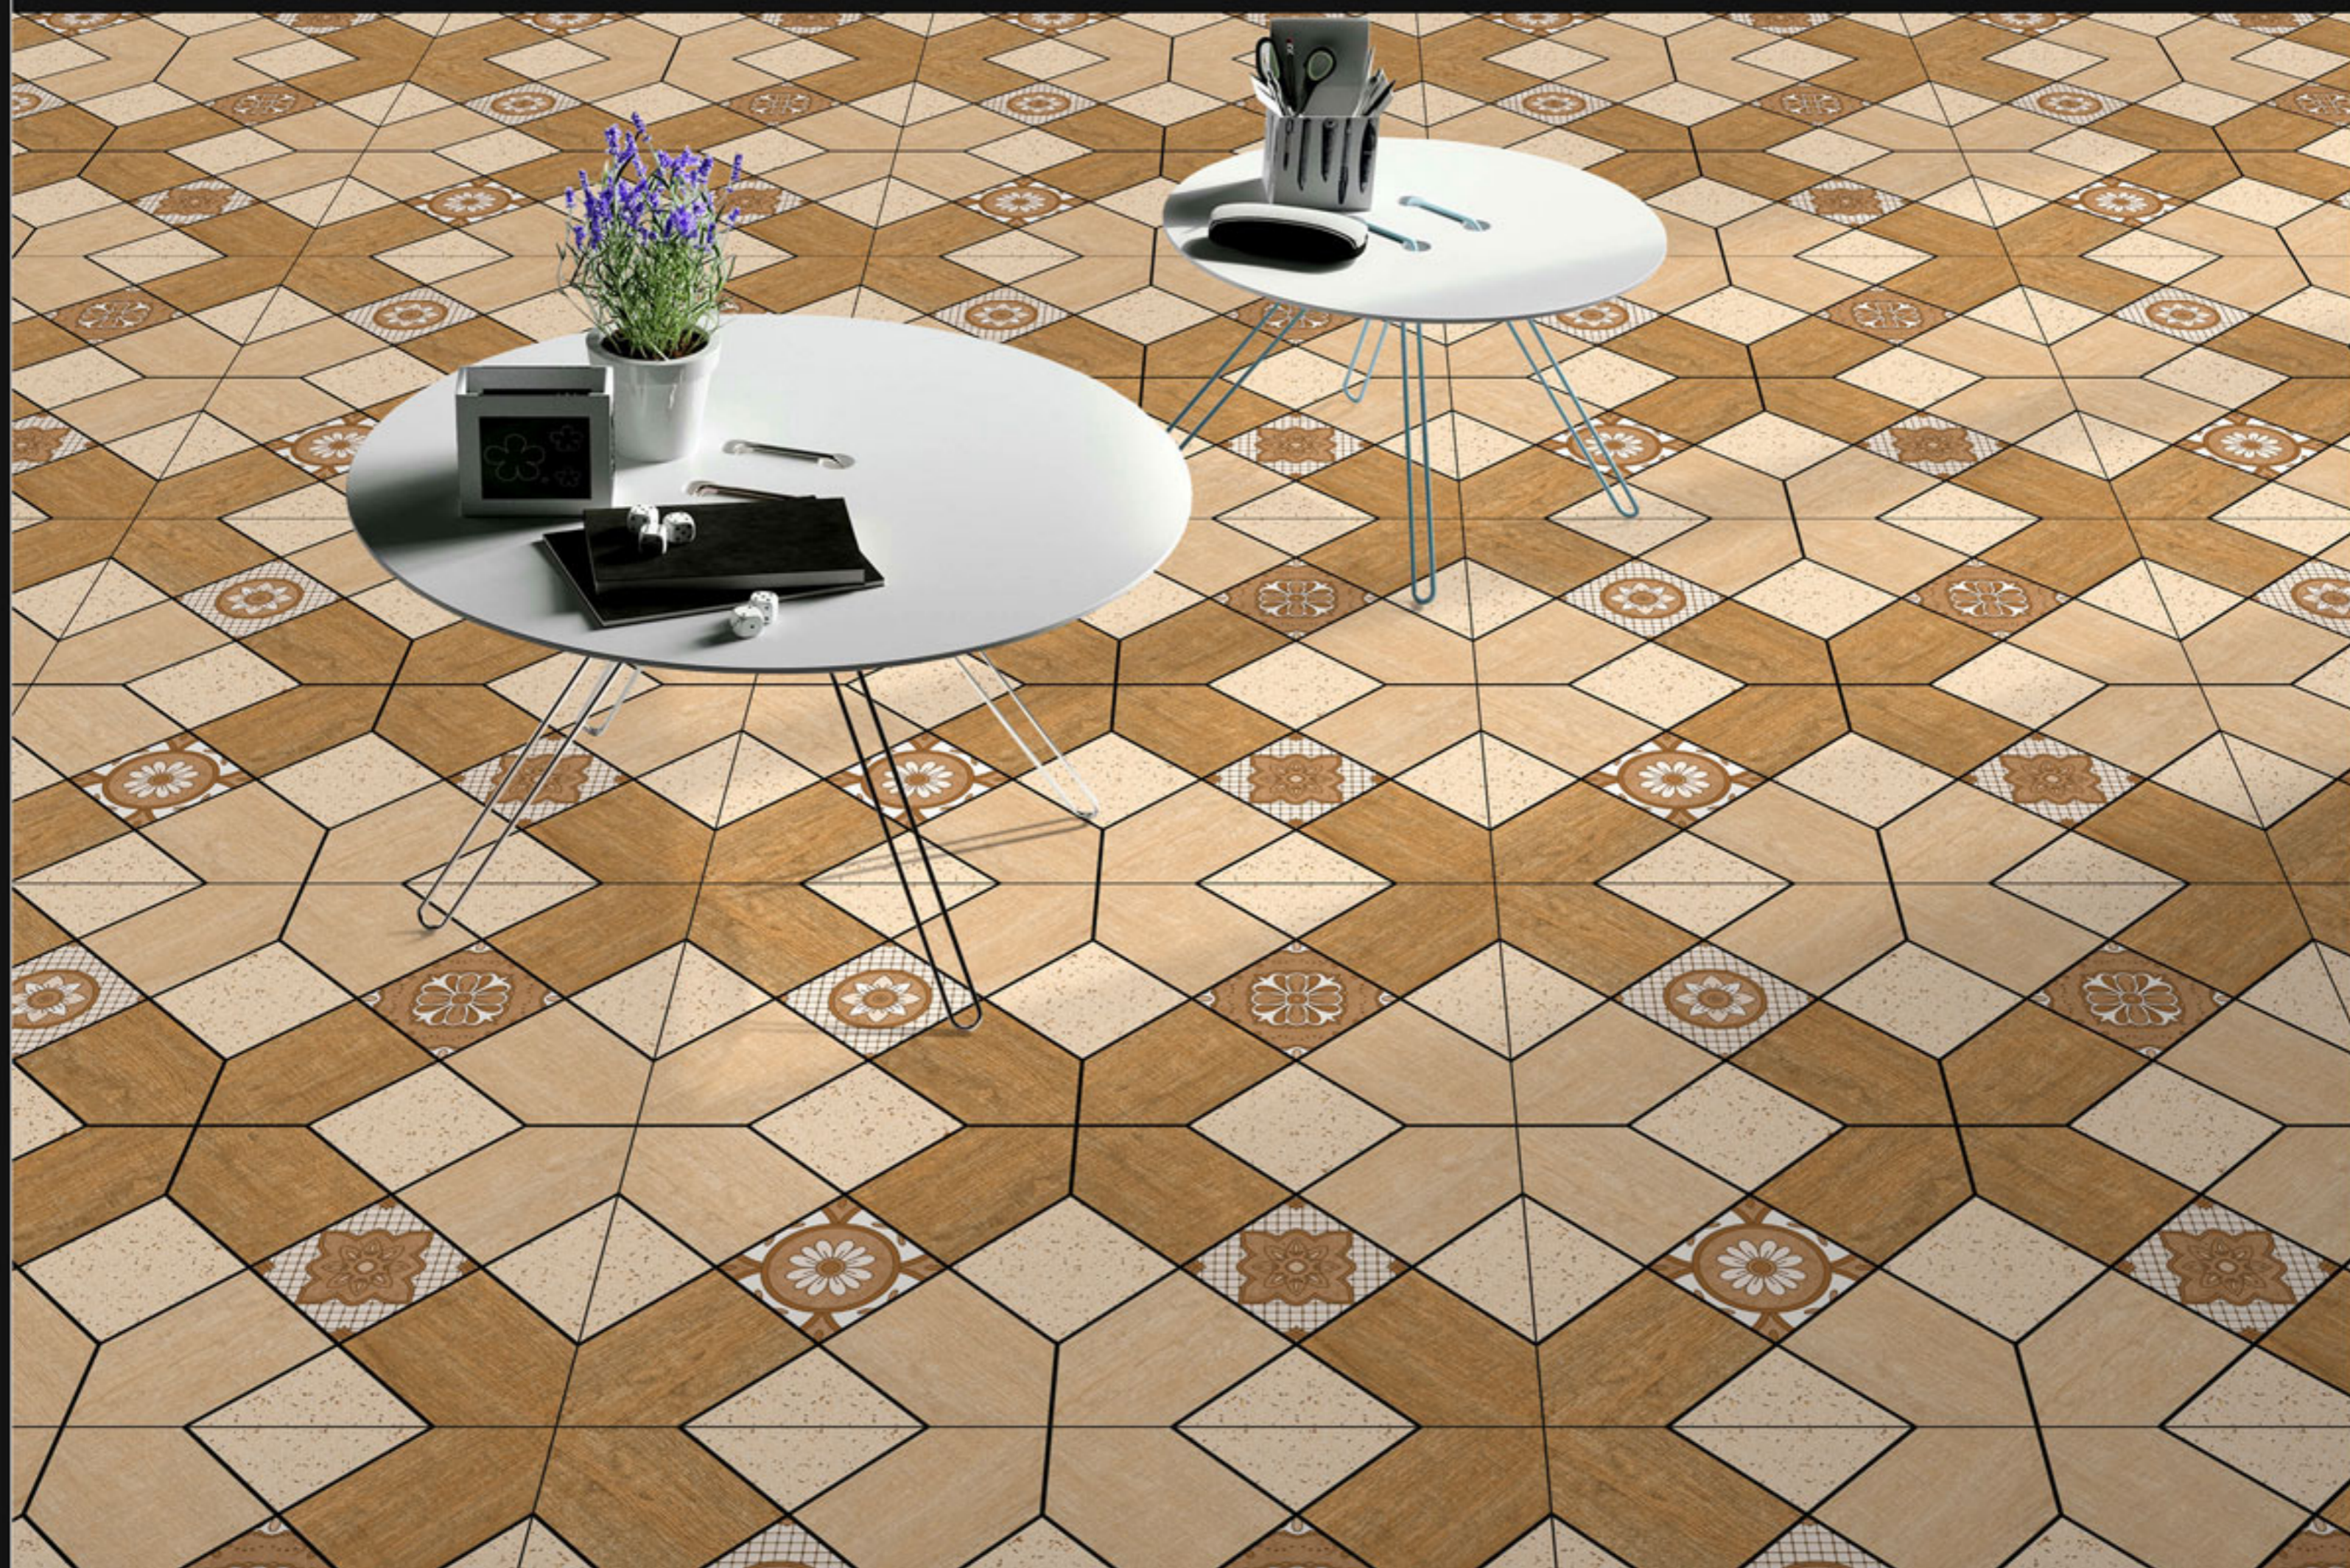

Finish:
Matt

Size:
600x600mm

Series:
Galicha Series

10258

Finish:
Matt

Size:
600x600mm

Series:
Galicha Series

10259