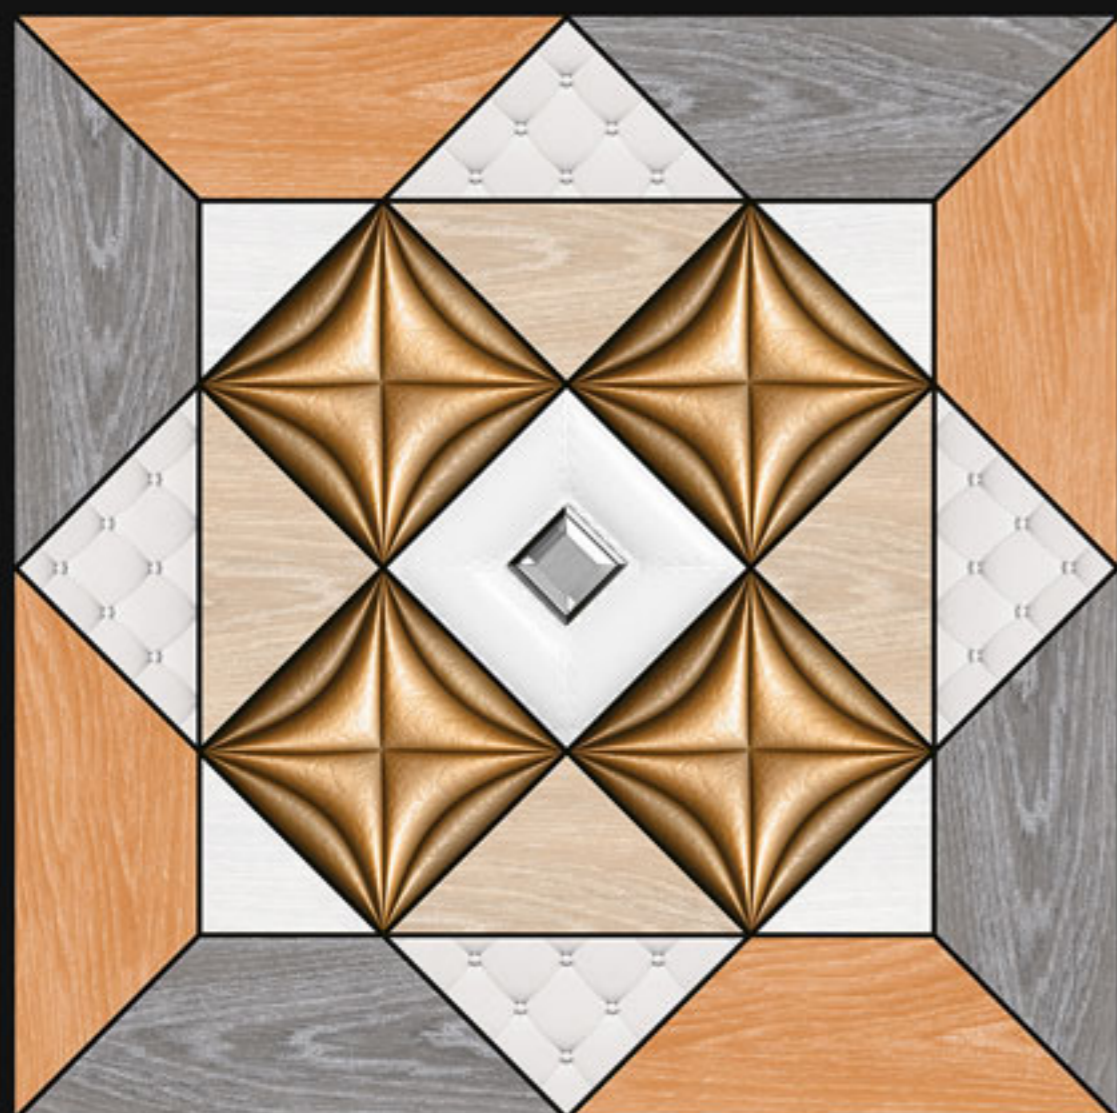

Size:
600x600mm

Series:
Galicha Series

10240

Finish:
Matt

Size:
600x600mm

Series:
Galicha Series

10241

Finish:
Matt