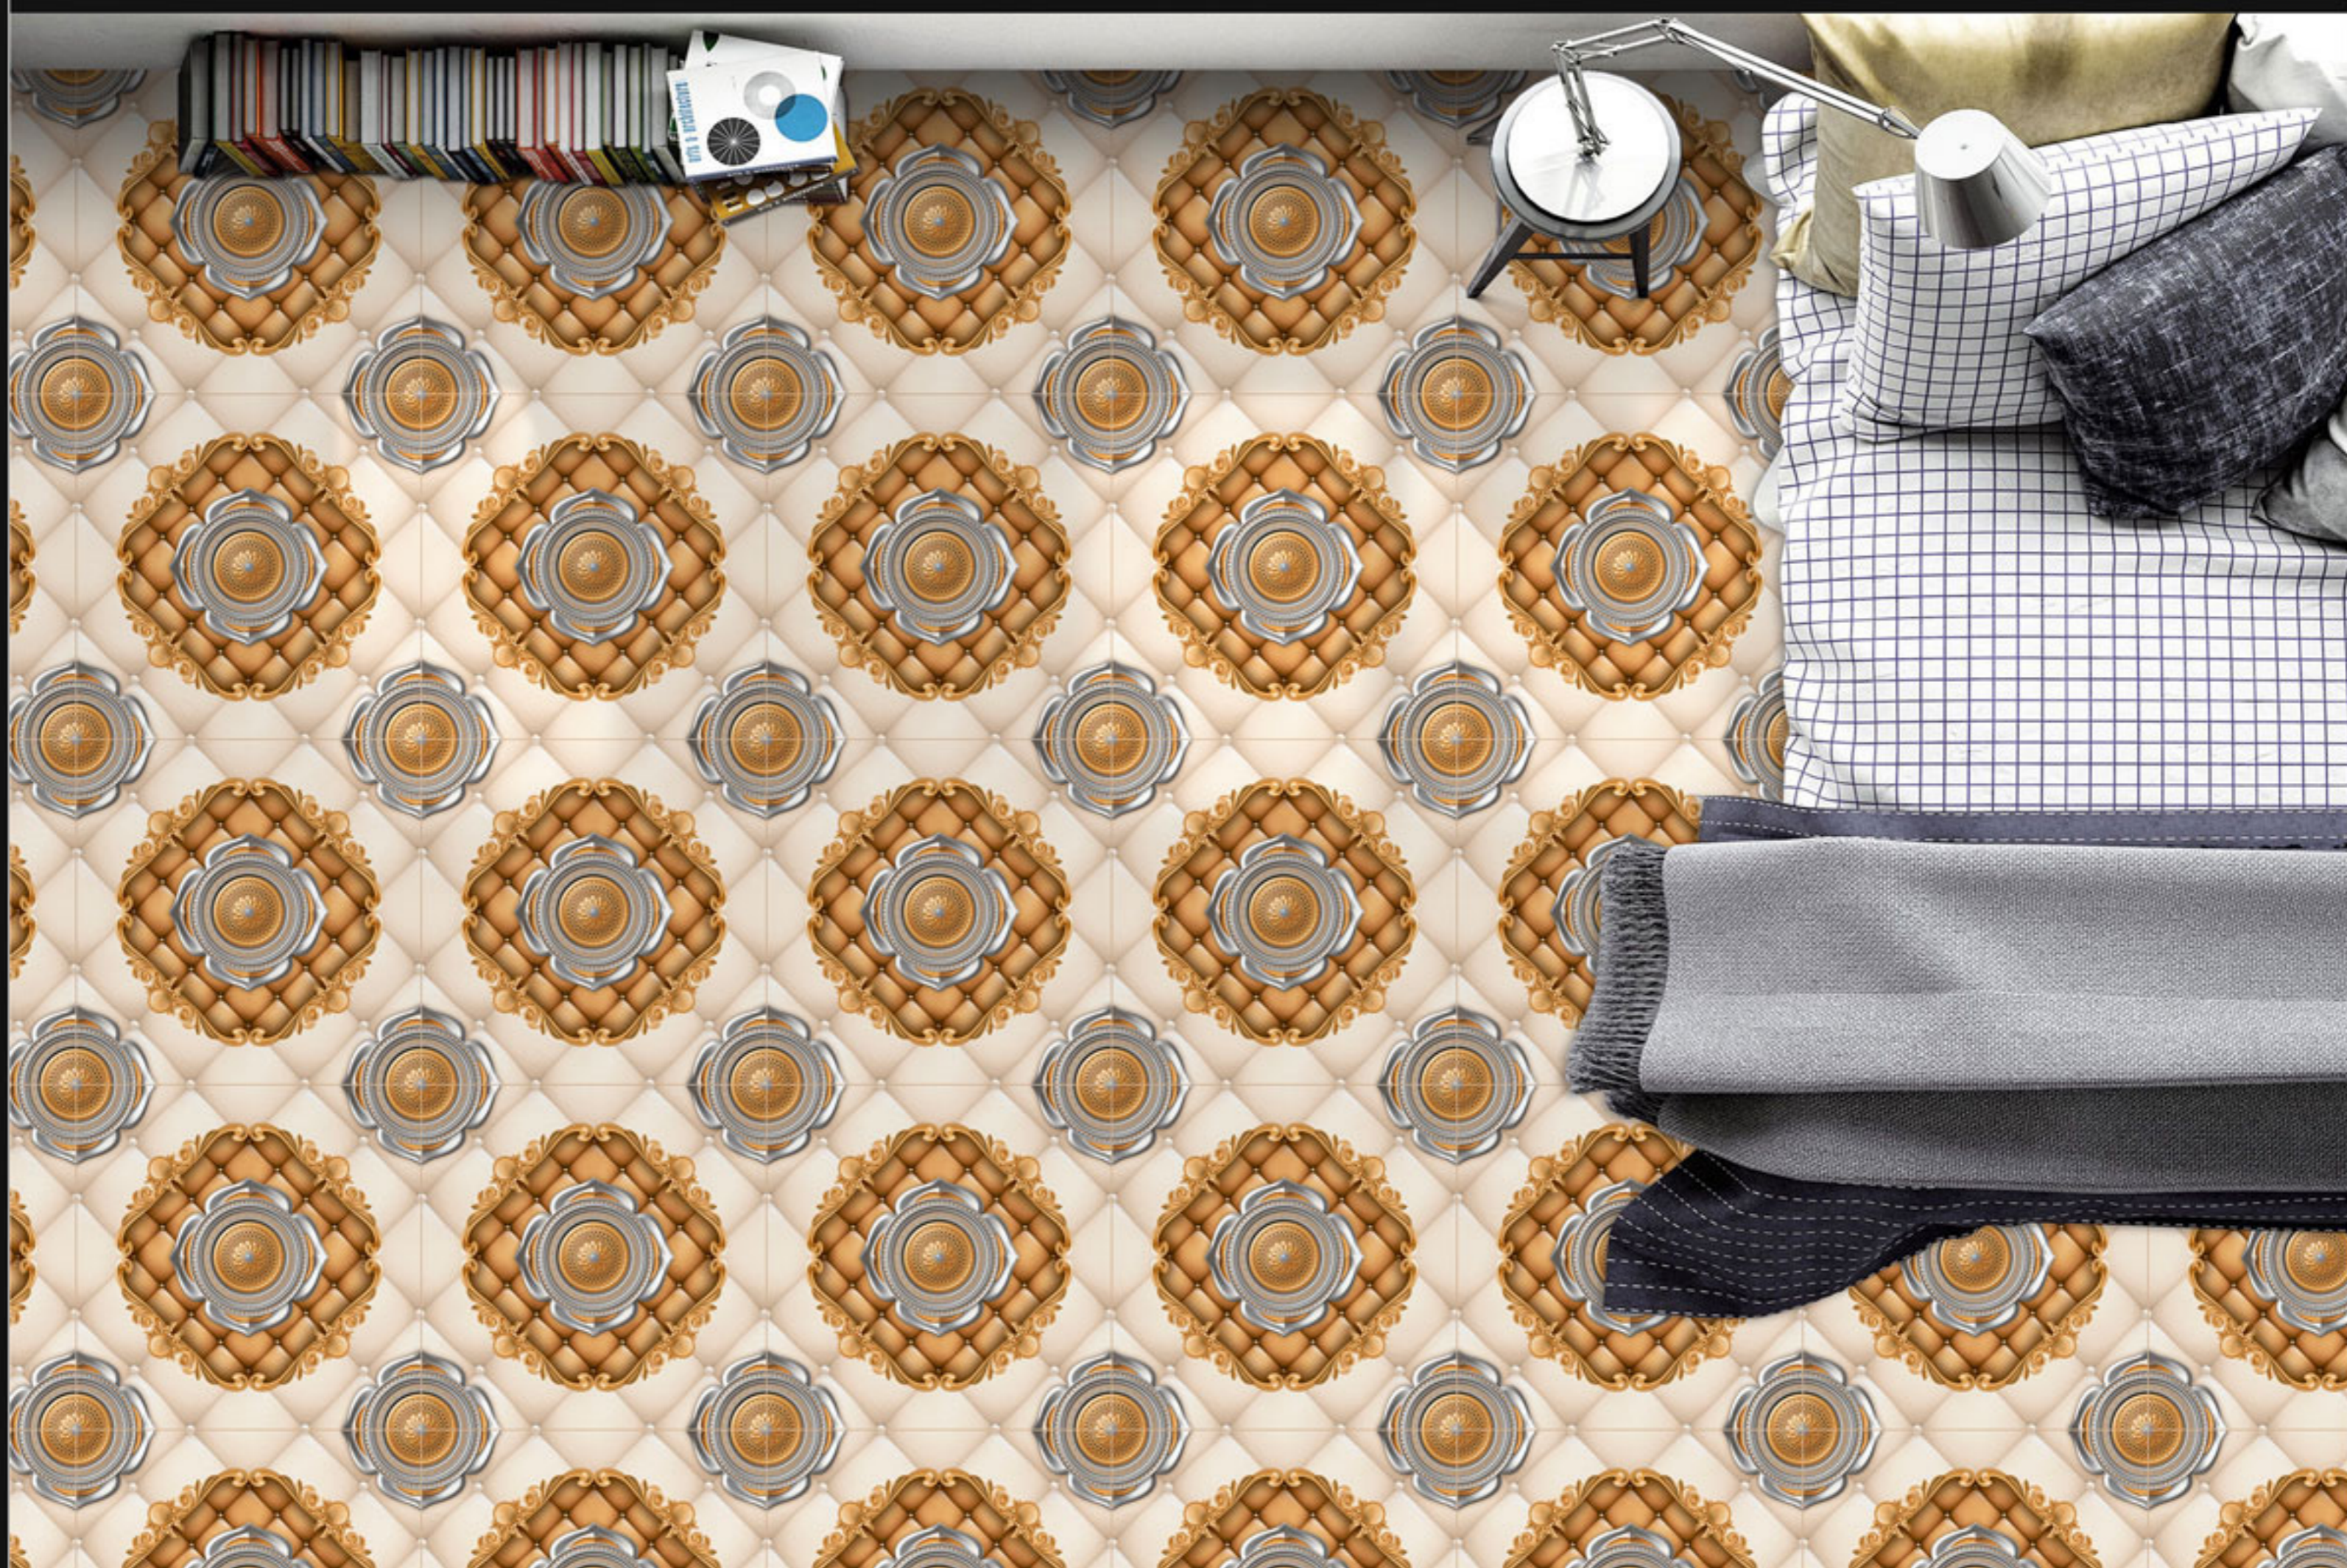

600x600mm

Series:

Galicha Series

10285

Finish:
Matt

Size:
600x600mm

Series:
Galicha Series

10286