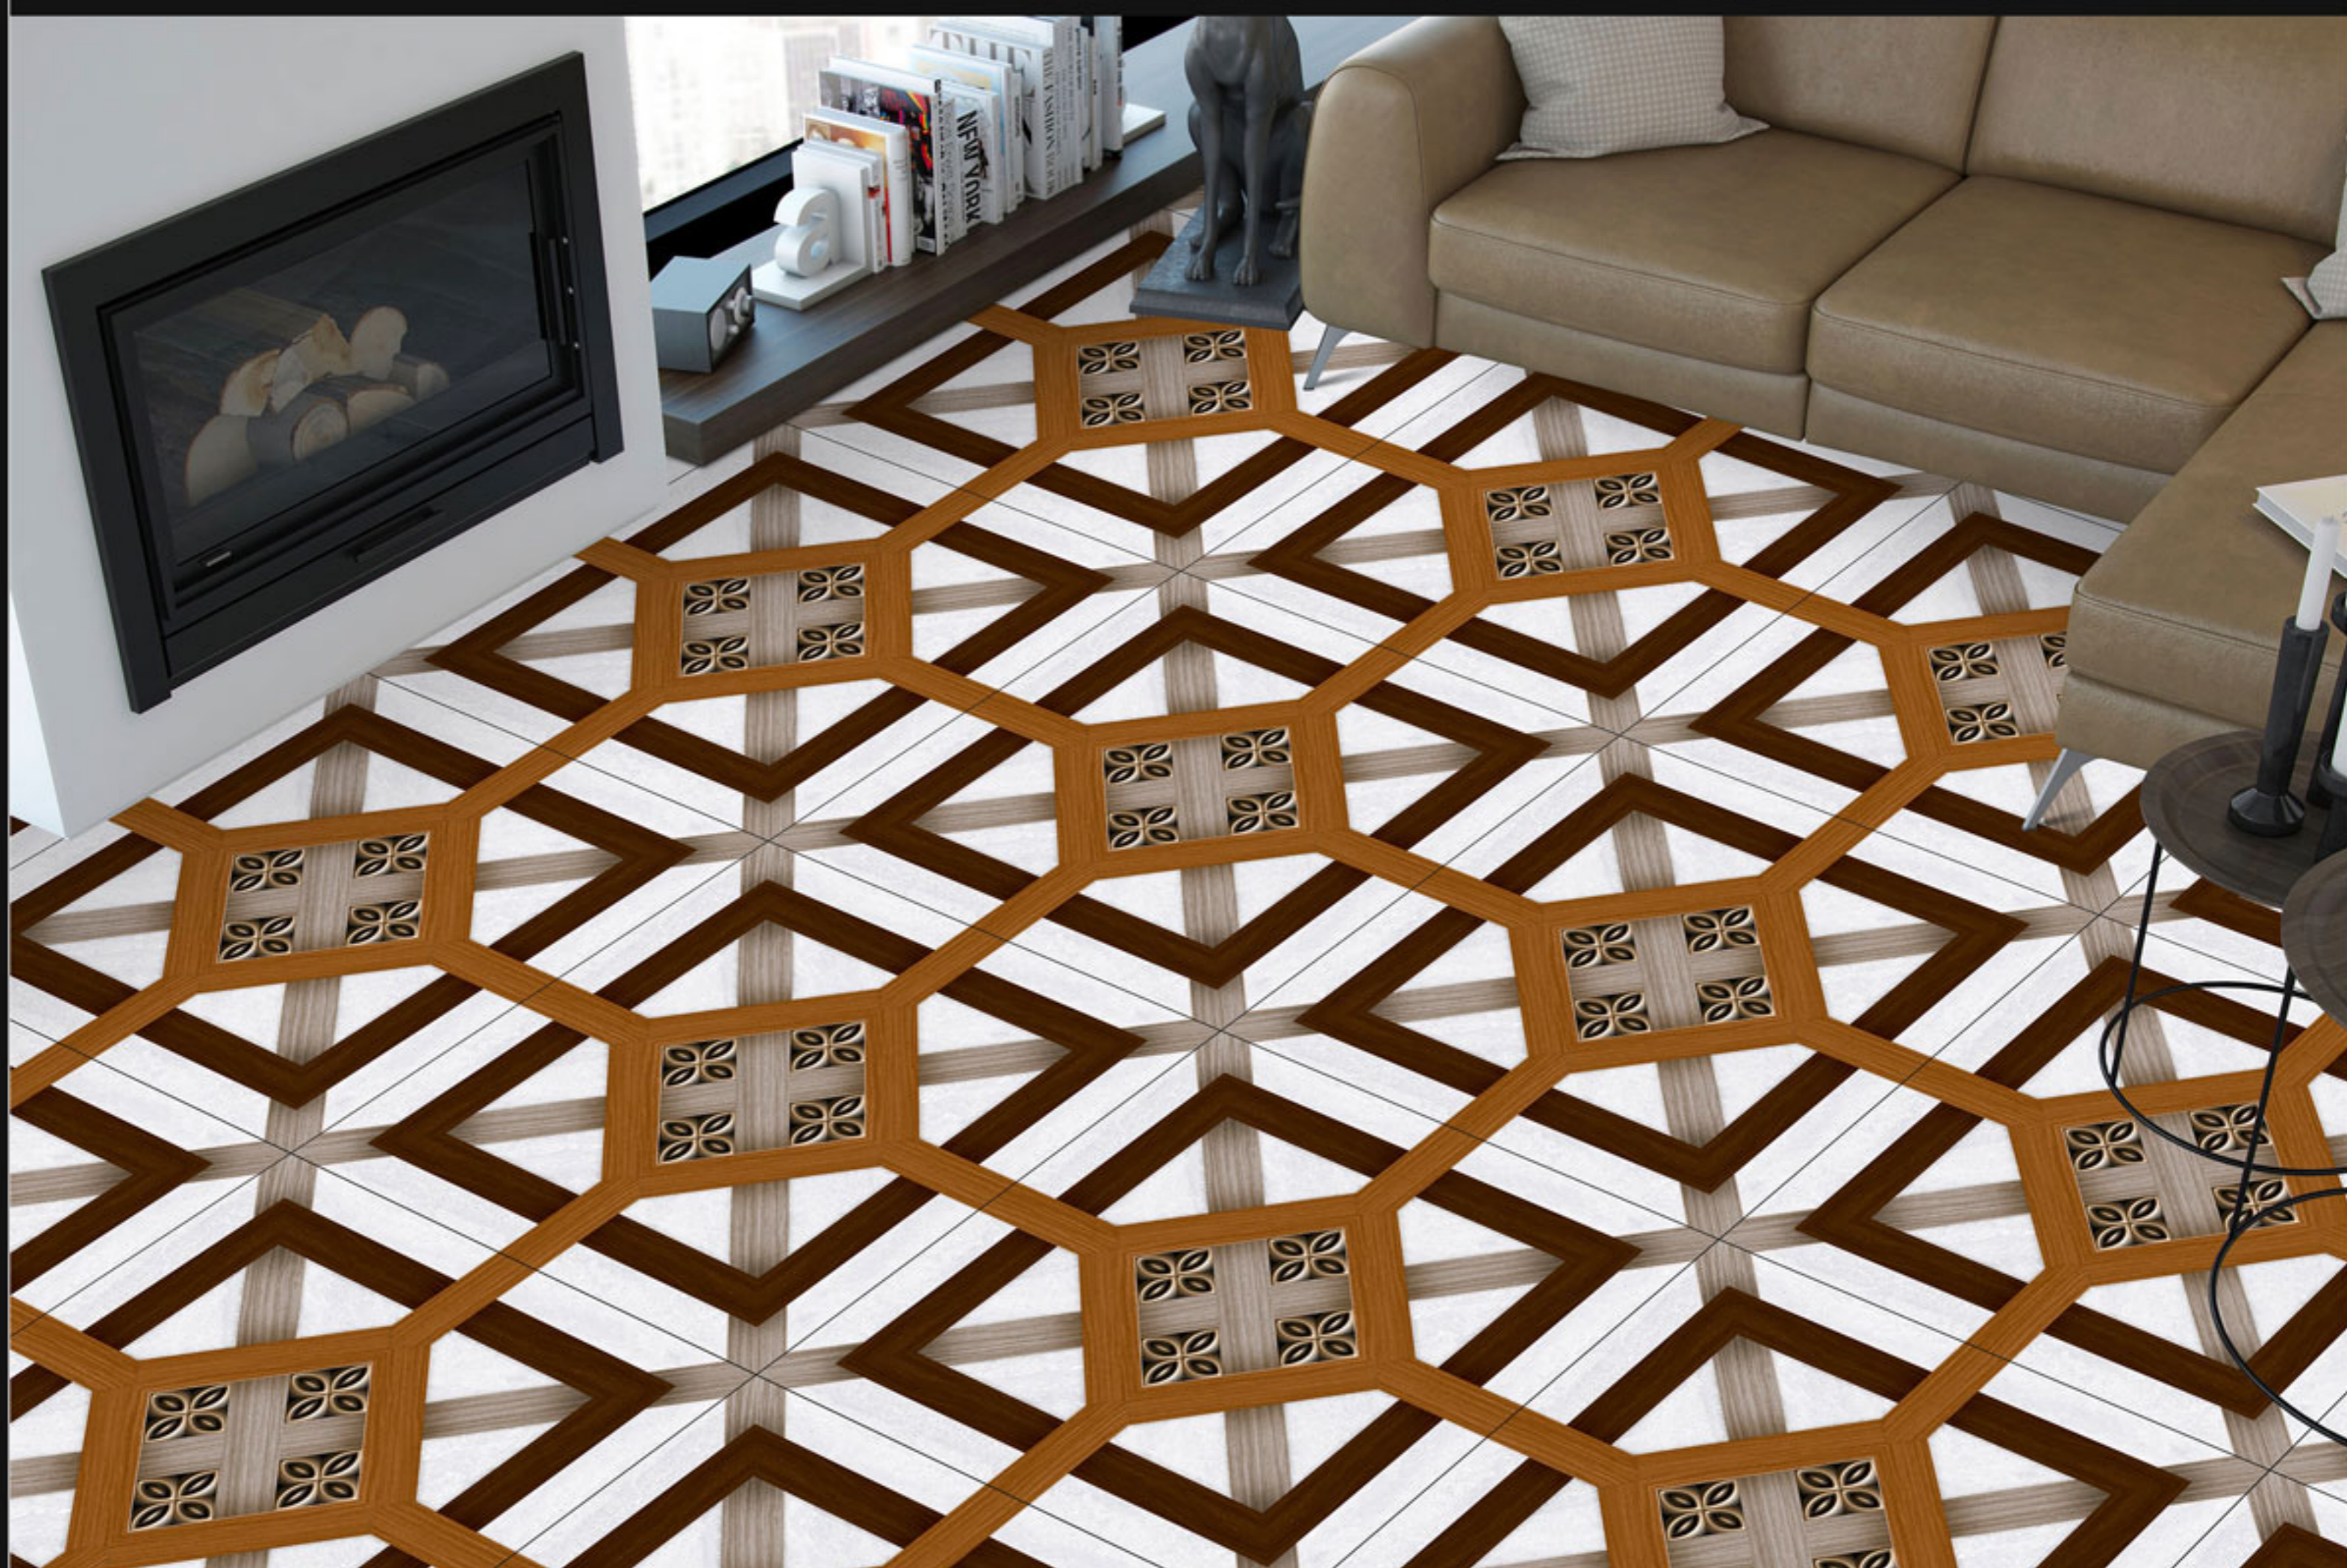

Finish:
Matt

Size:
600x600mm

Series:
Galicha Series

10283