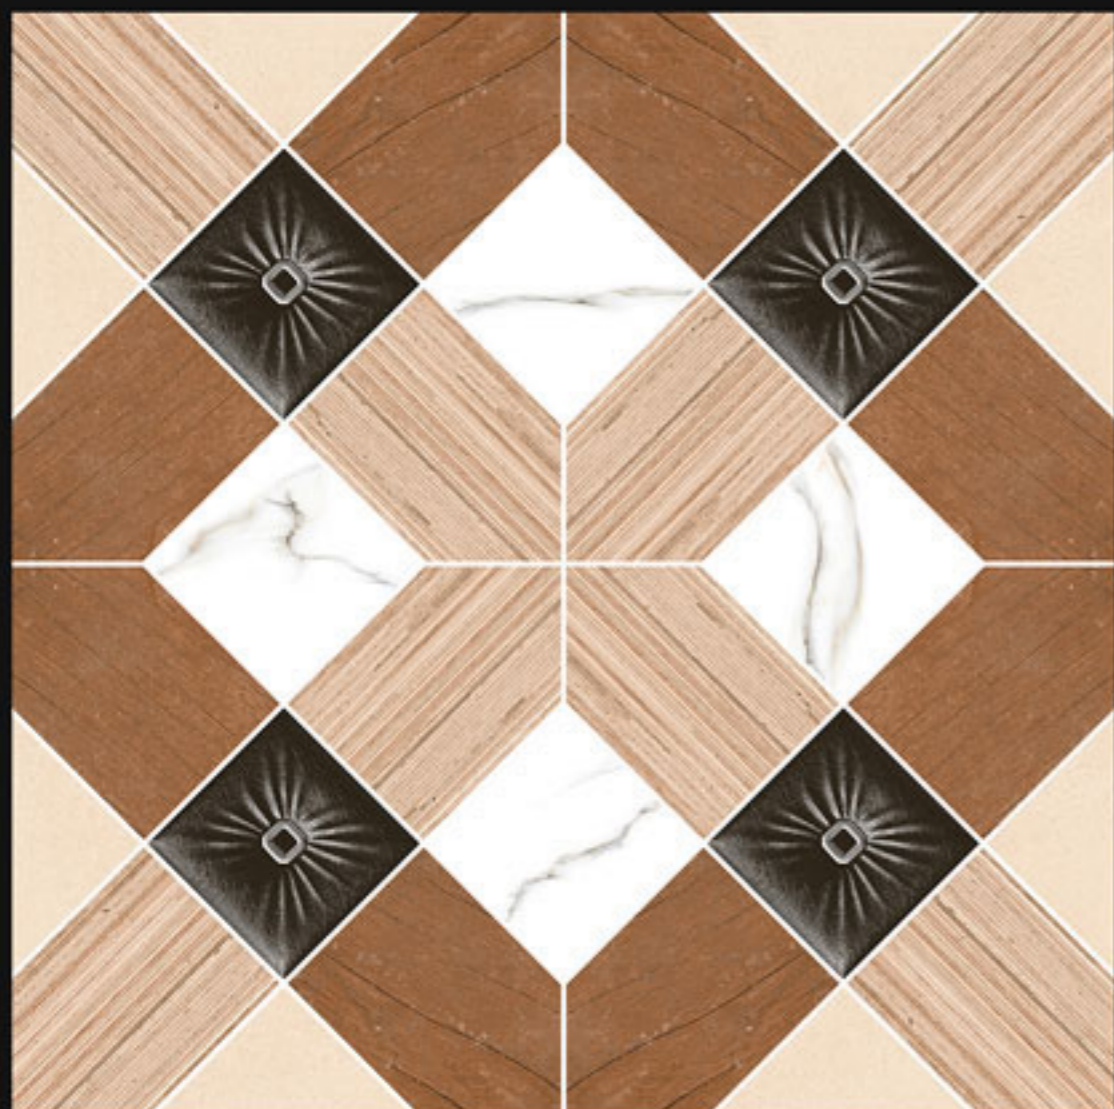

Finish:
Matt

Size:
600x600mm

Series:
Galicha Series

10260