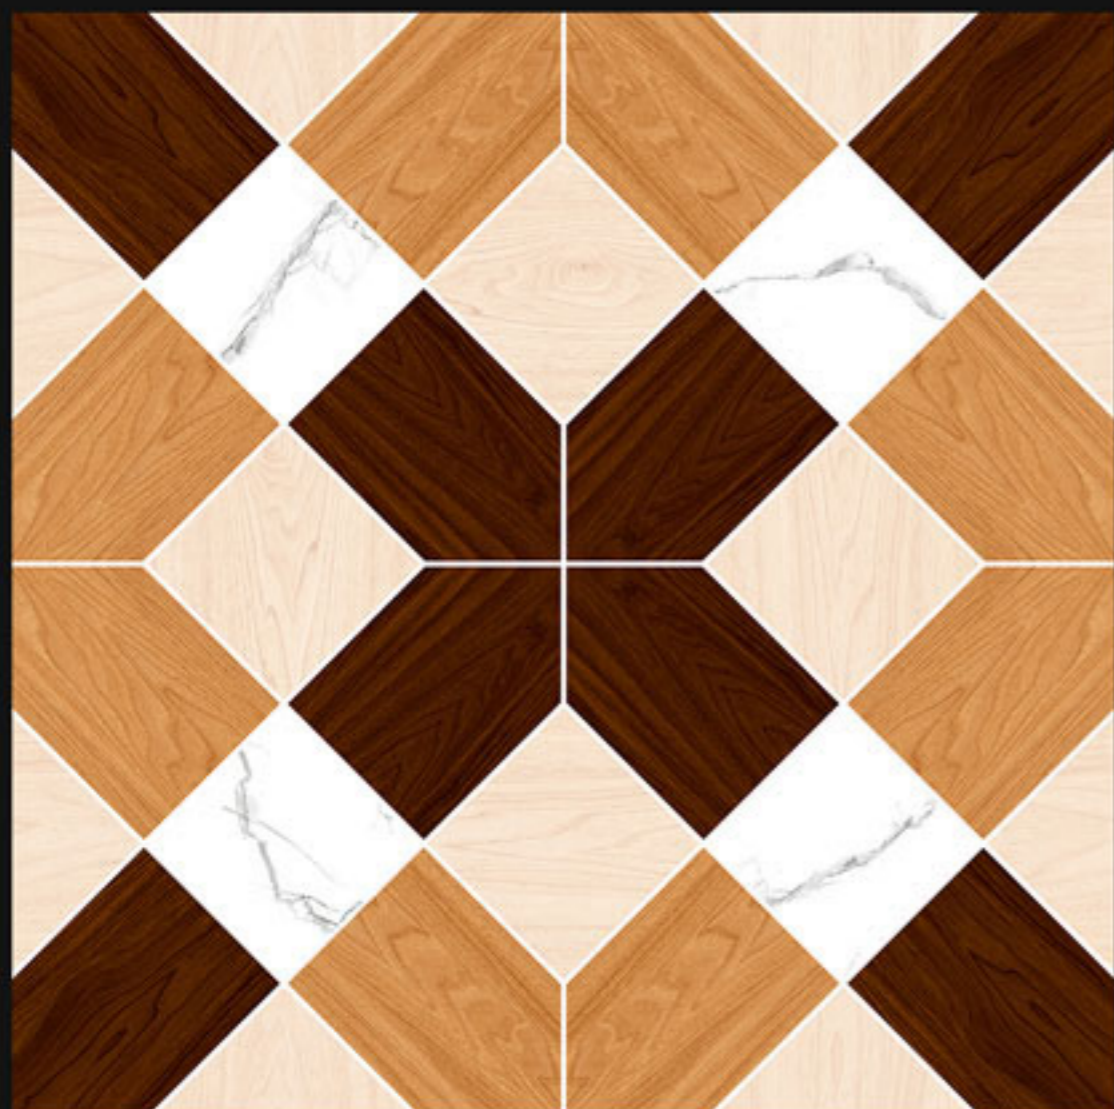

Finish:
Matt

Size:
600x600mm

Series:
Galicha Series

10264

Finish:
Matt

Size:
600x600mm

Series:
Galicha Series

10265