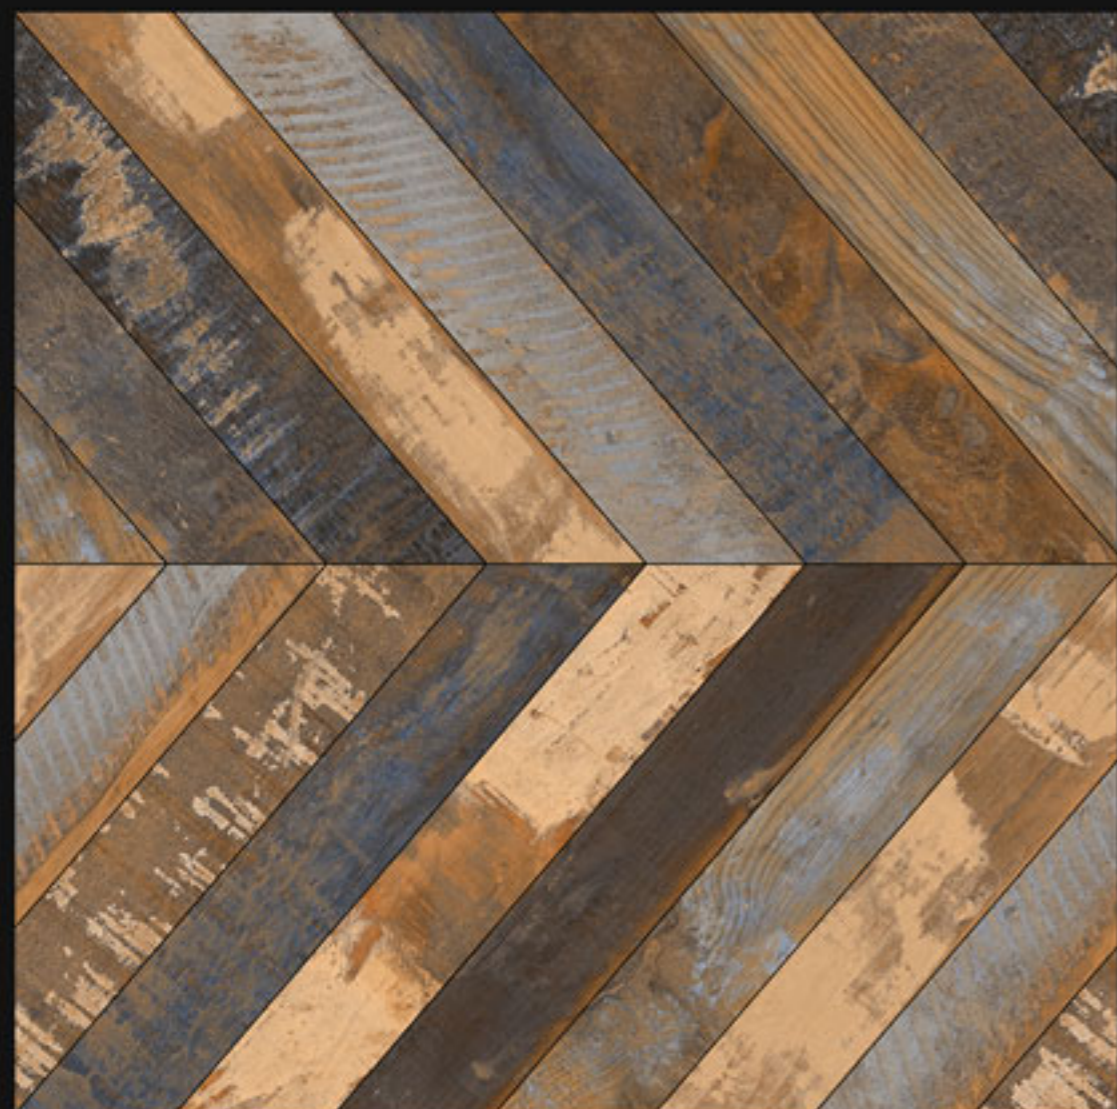

**20052**

Finish:

**Matt**

Size:

**600x600mm**

Series:

**Wooden Series**

**20053**