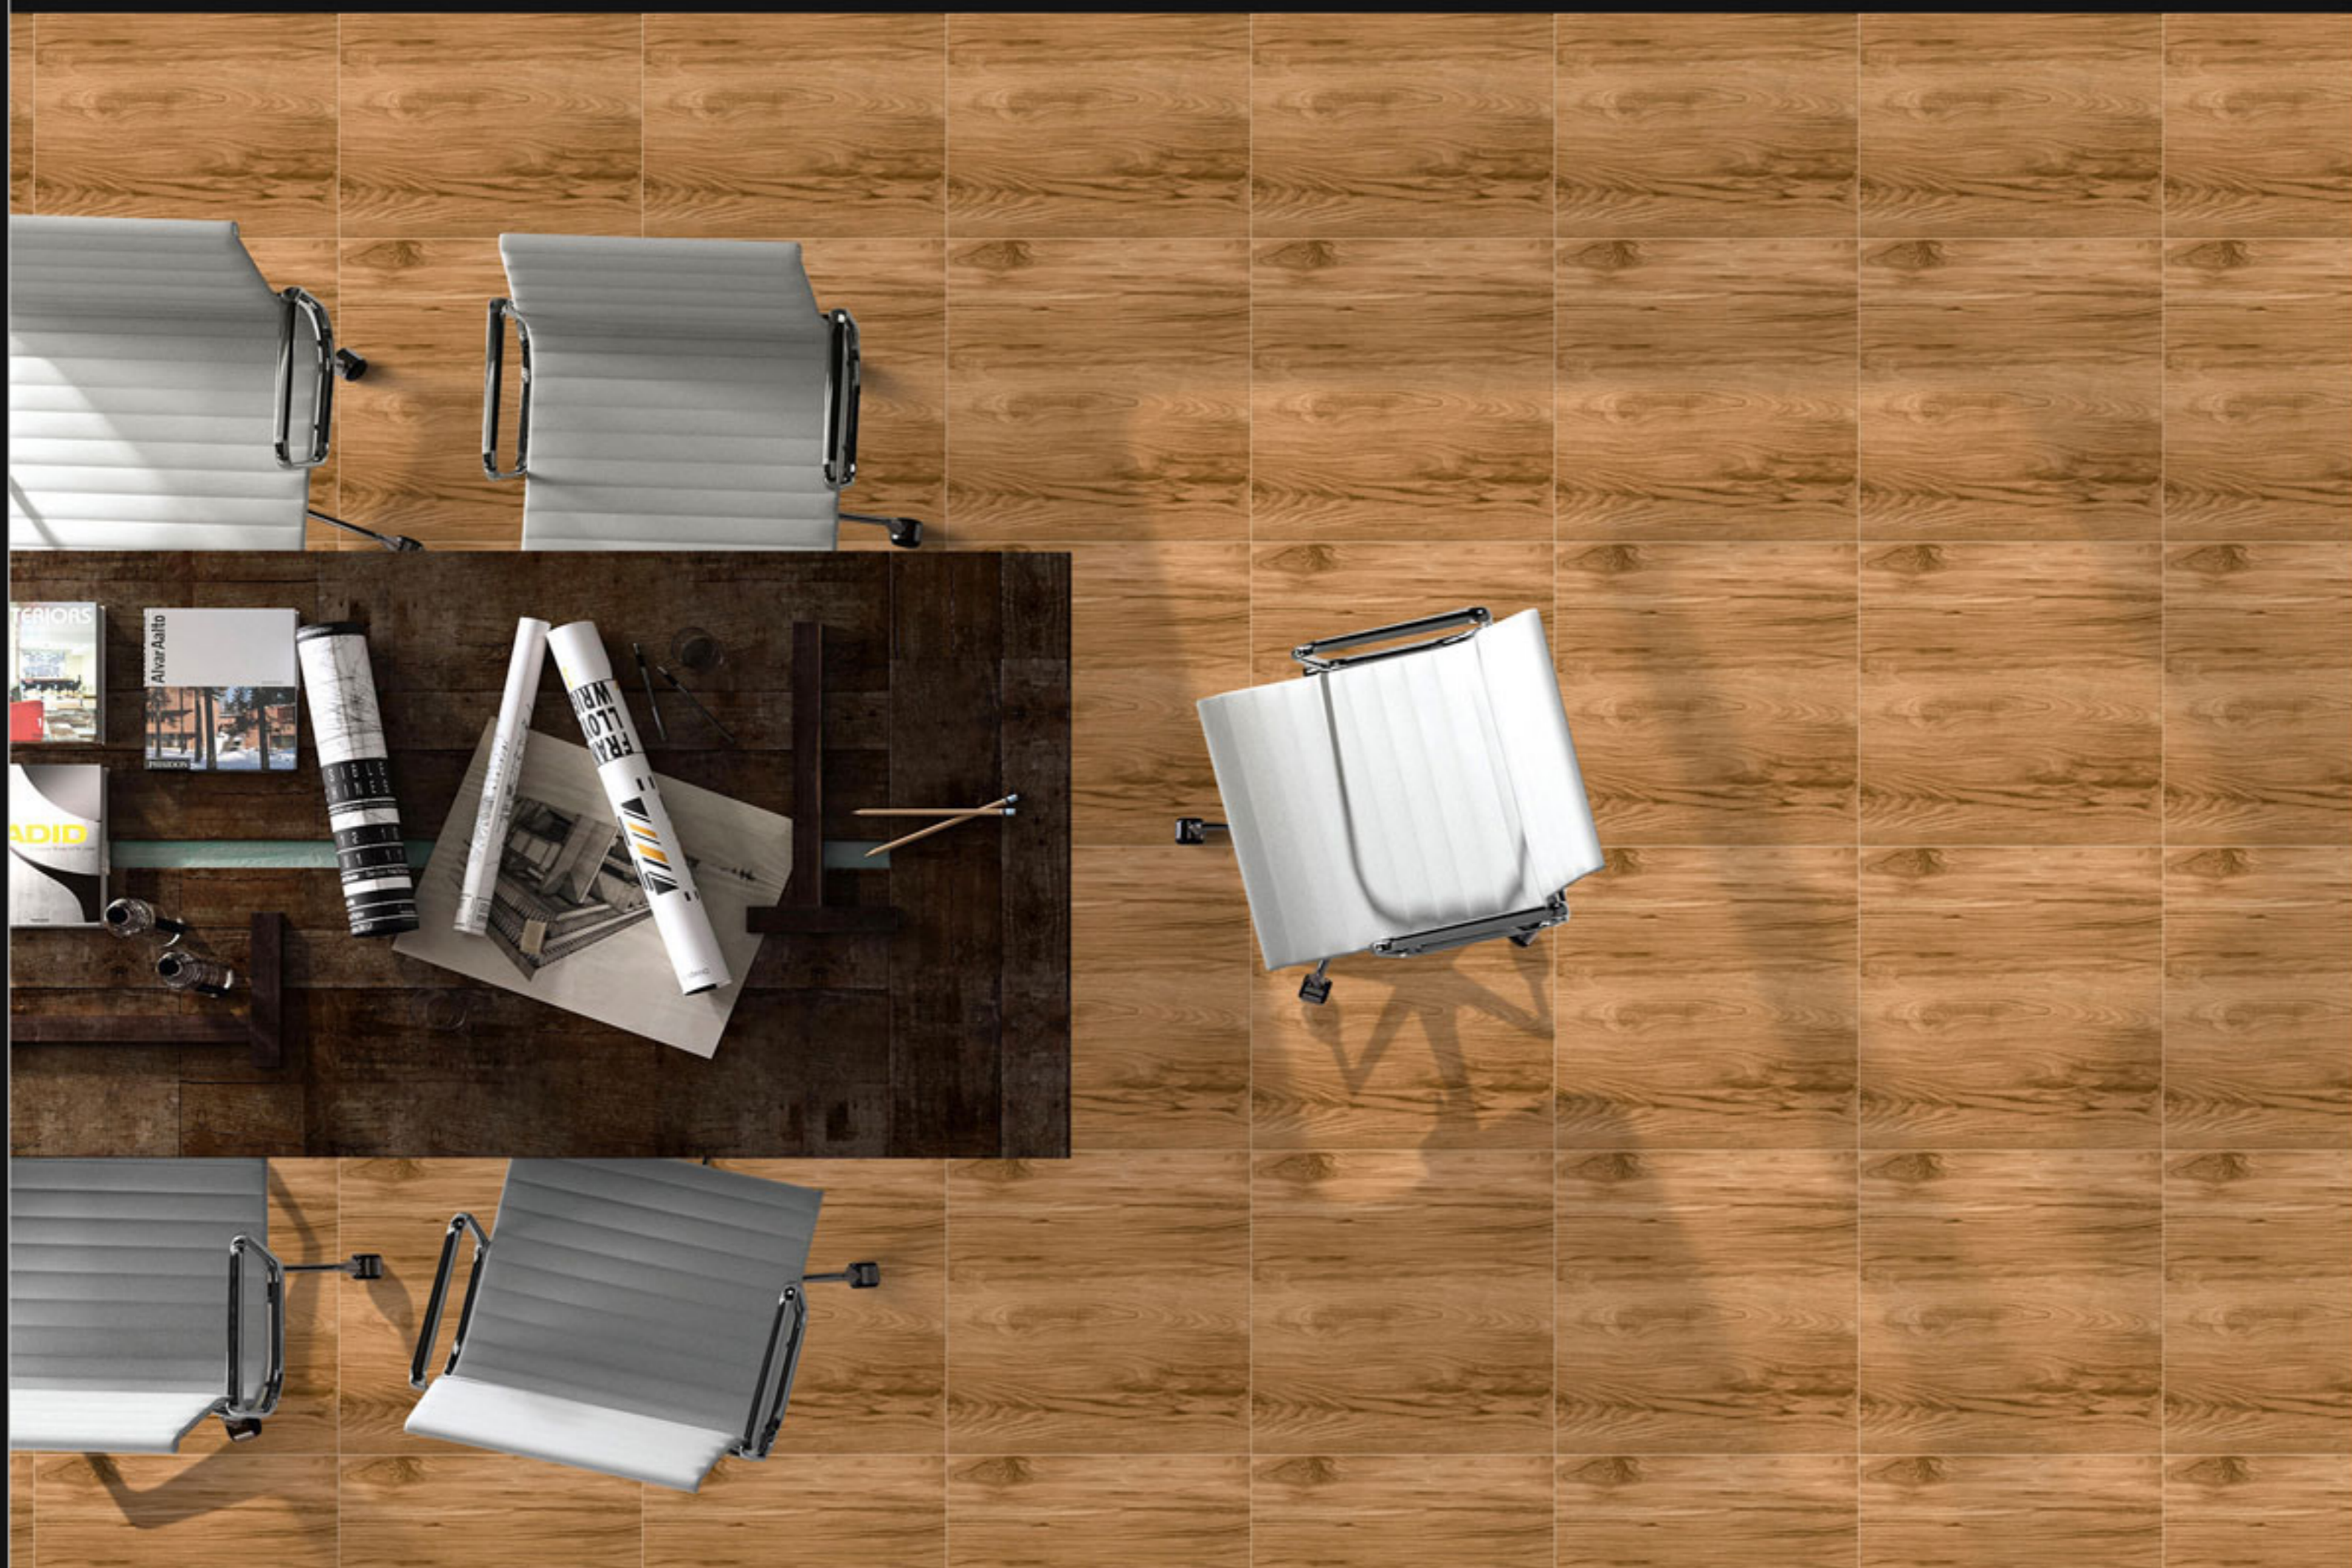

Series:

**Wooden Series**

**20030**

Finish:  
**Matt**

Size:  
**600x600mm**

Series:  
**Wooden Series**

**20031**

Finish: