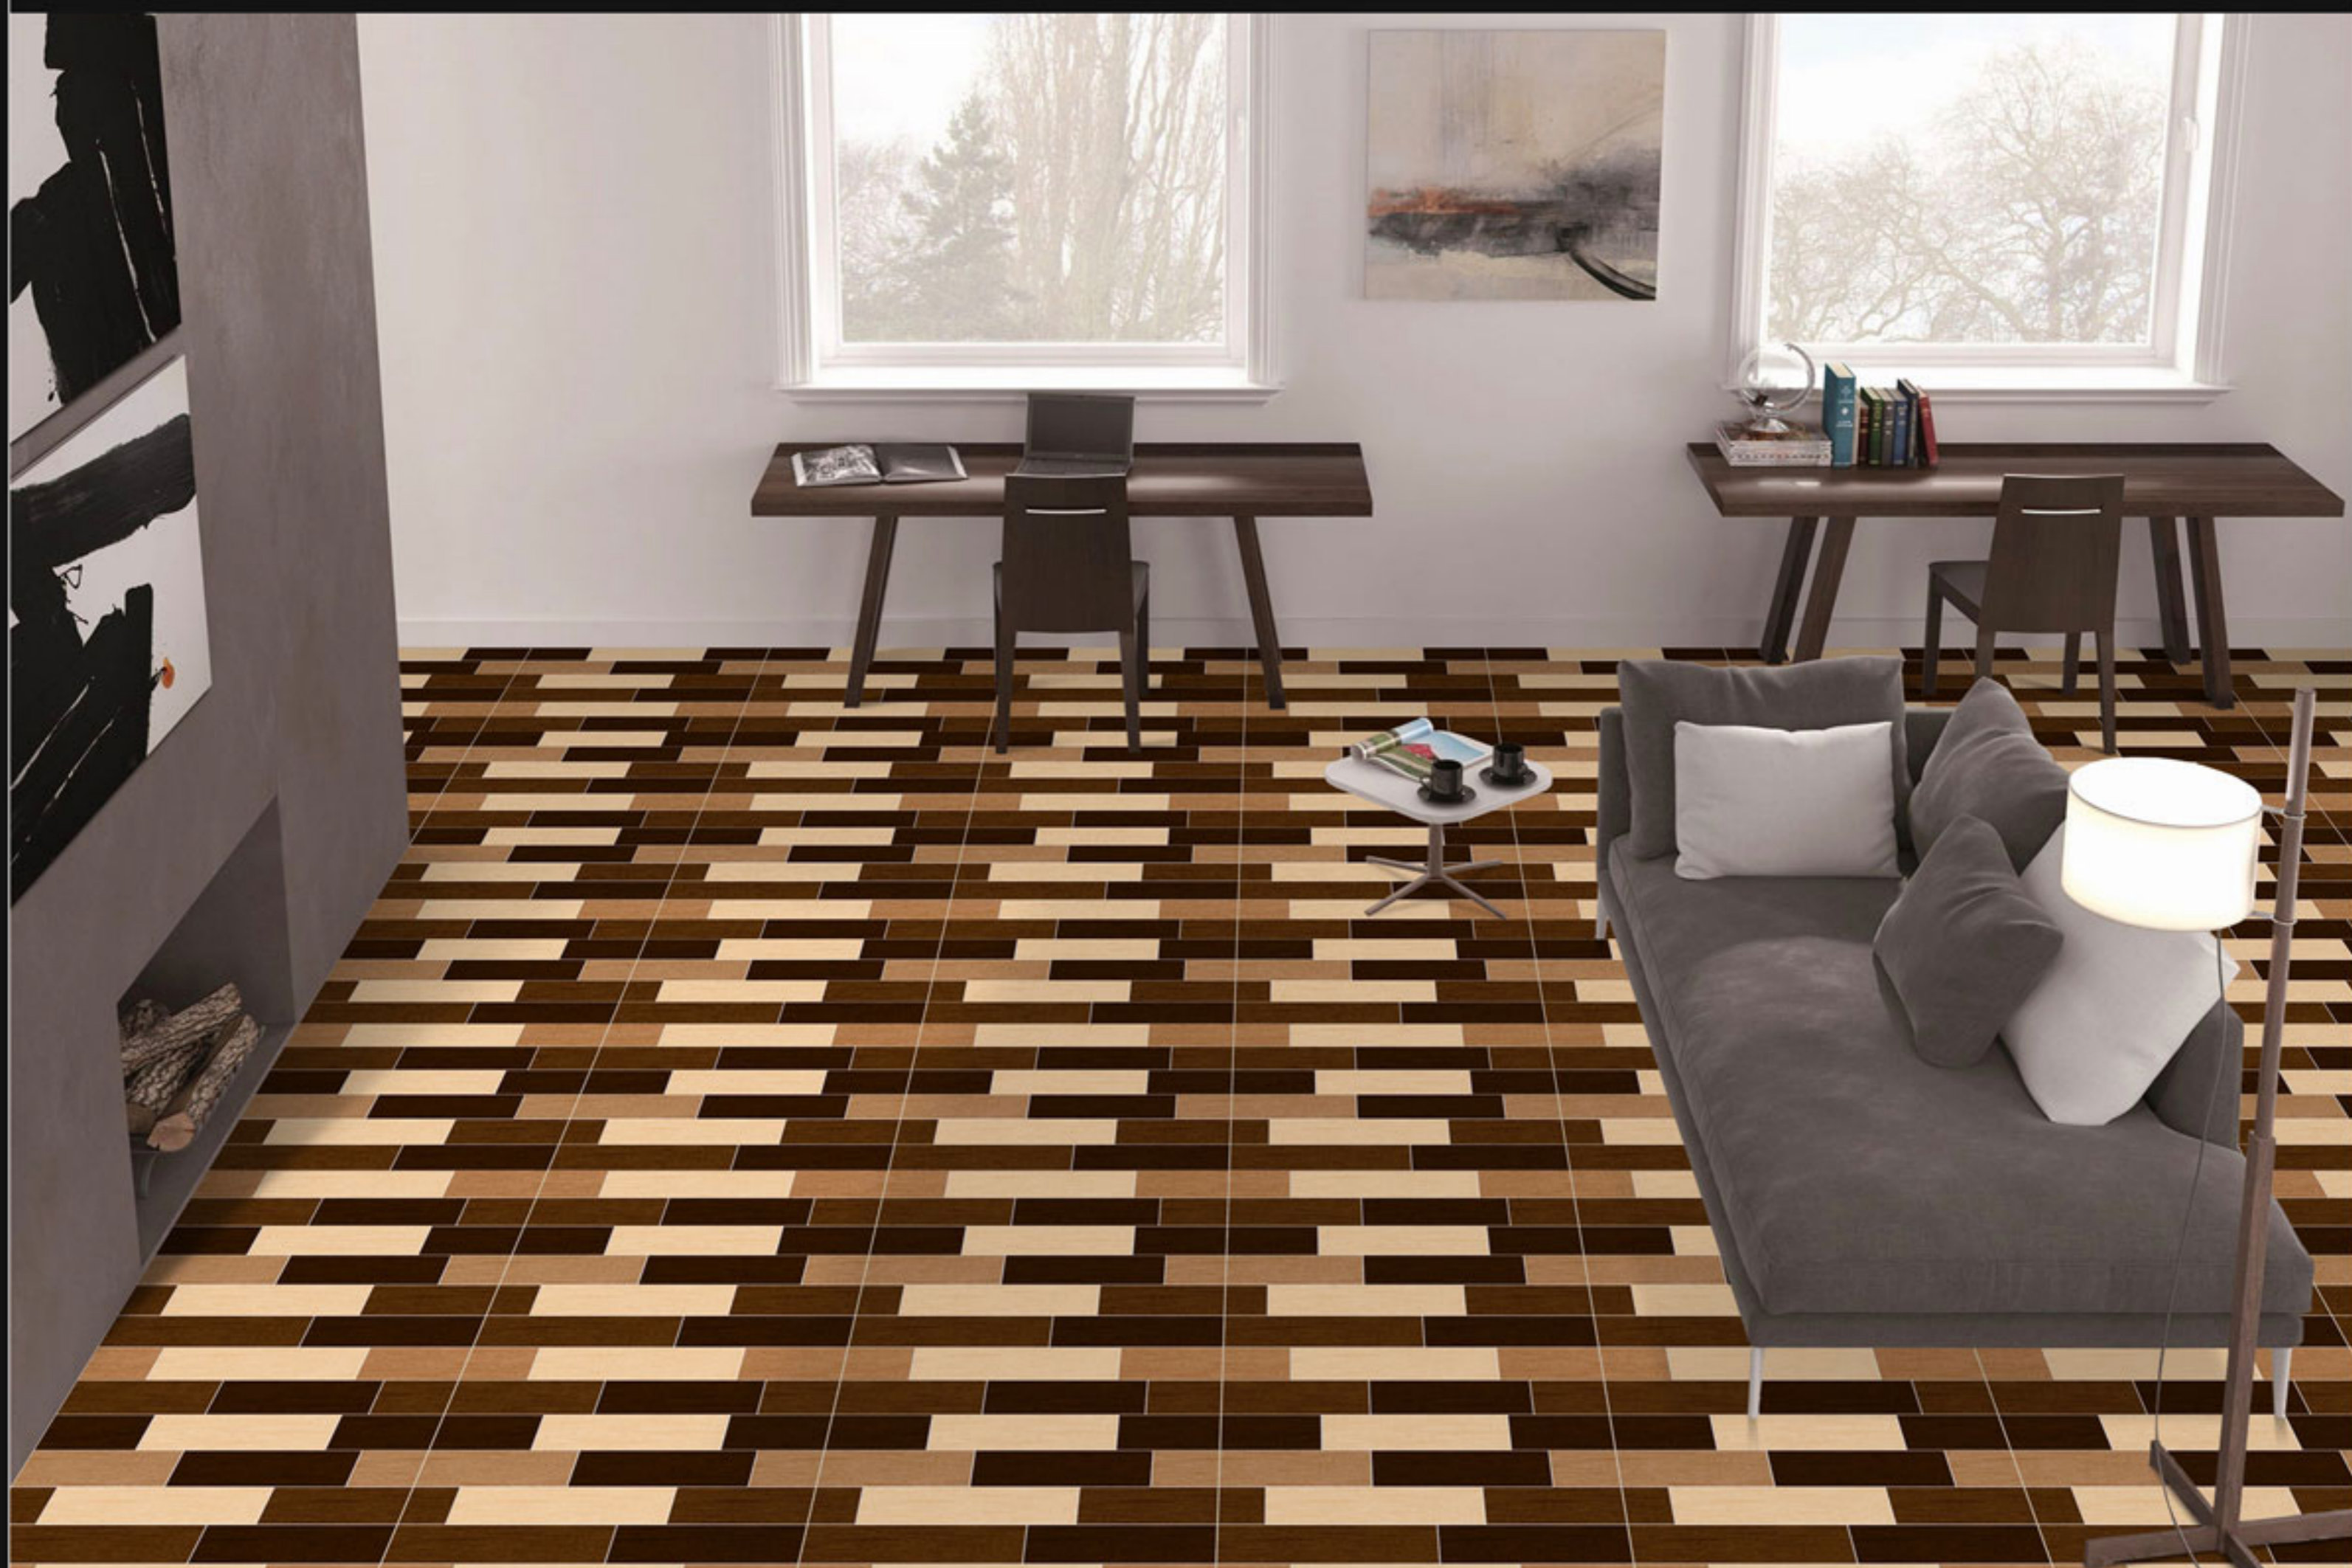

**Matt**

Size:

**600x600mm**

Series:

**Wooden Series**

**20061**

Finish:

**Matt**