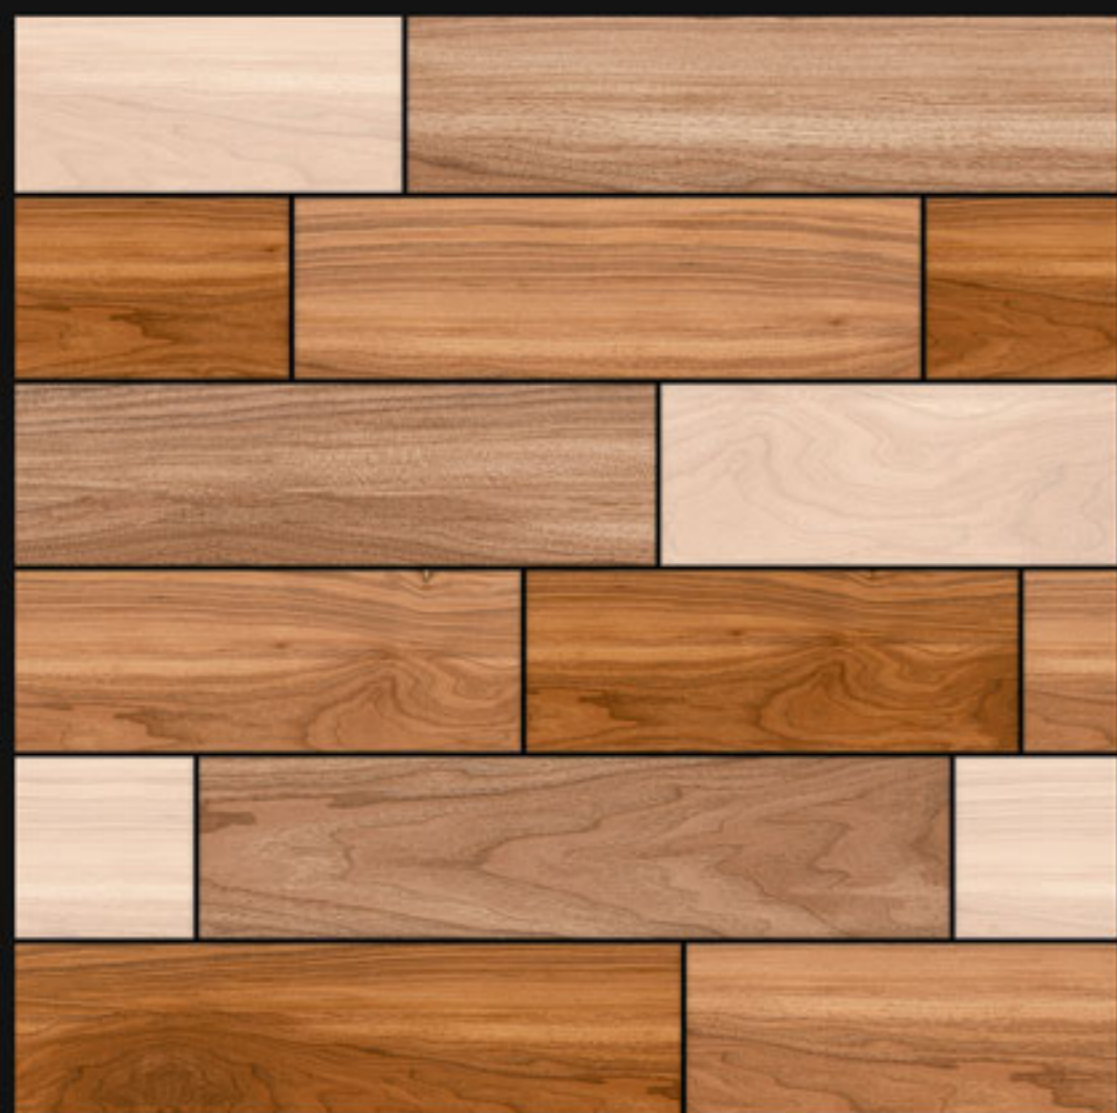

Finish:

Matt

Size:

600x600mm

Series:

Wooden Series

20066