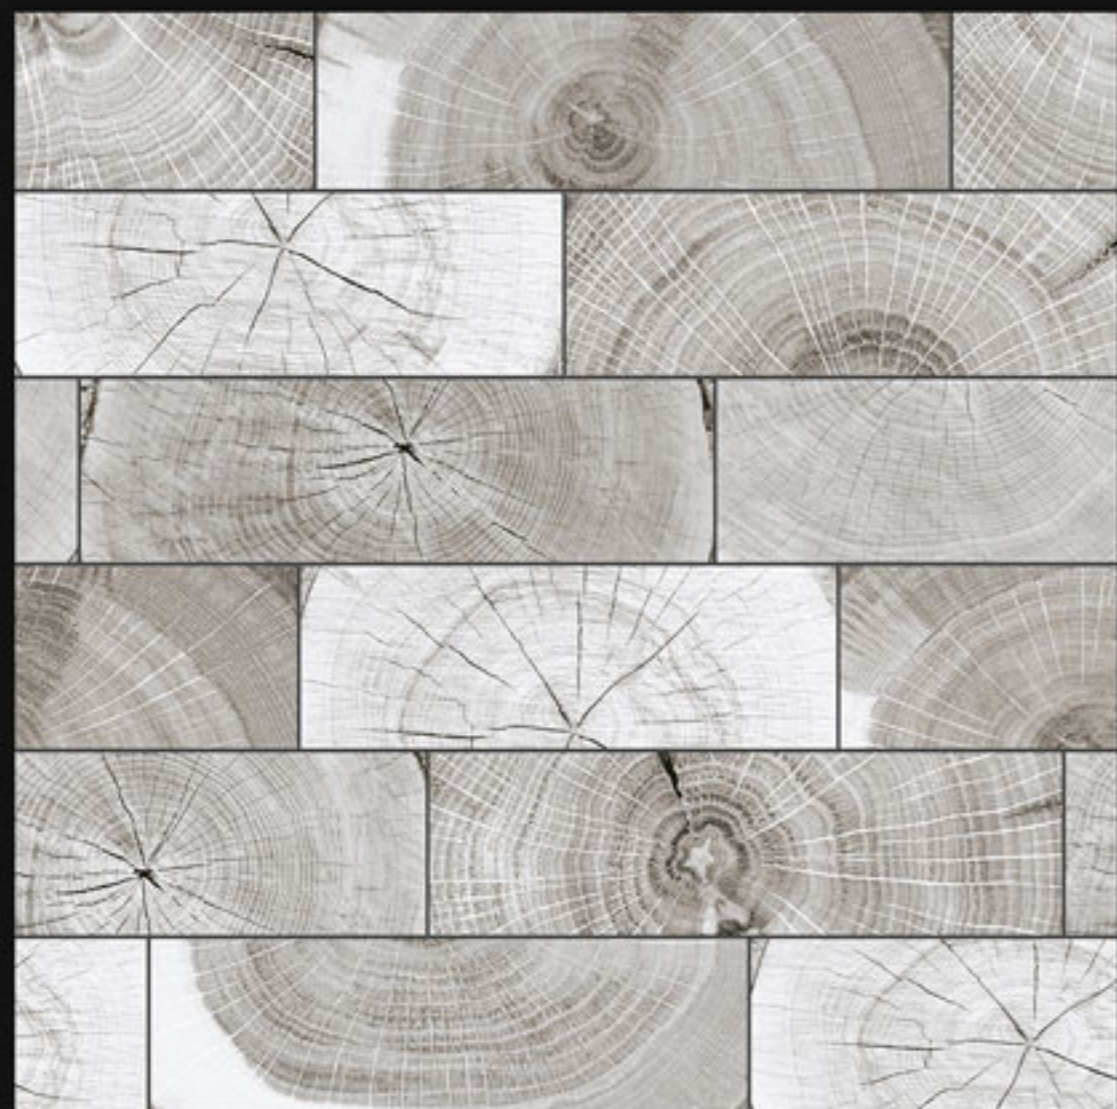

Finish:

**Matt**

Size:

**600x600mm**

Series:

**Wooden Series**

**20072**

Finish:  
**Matt**