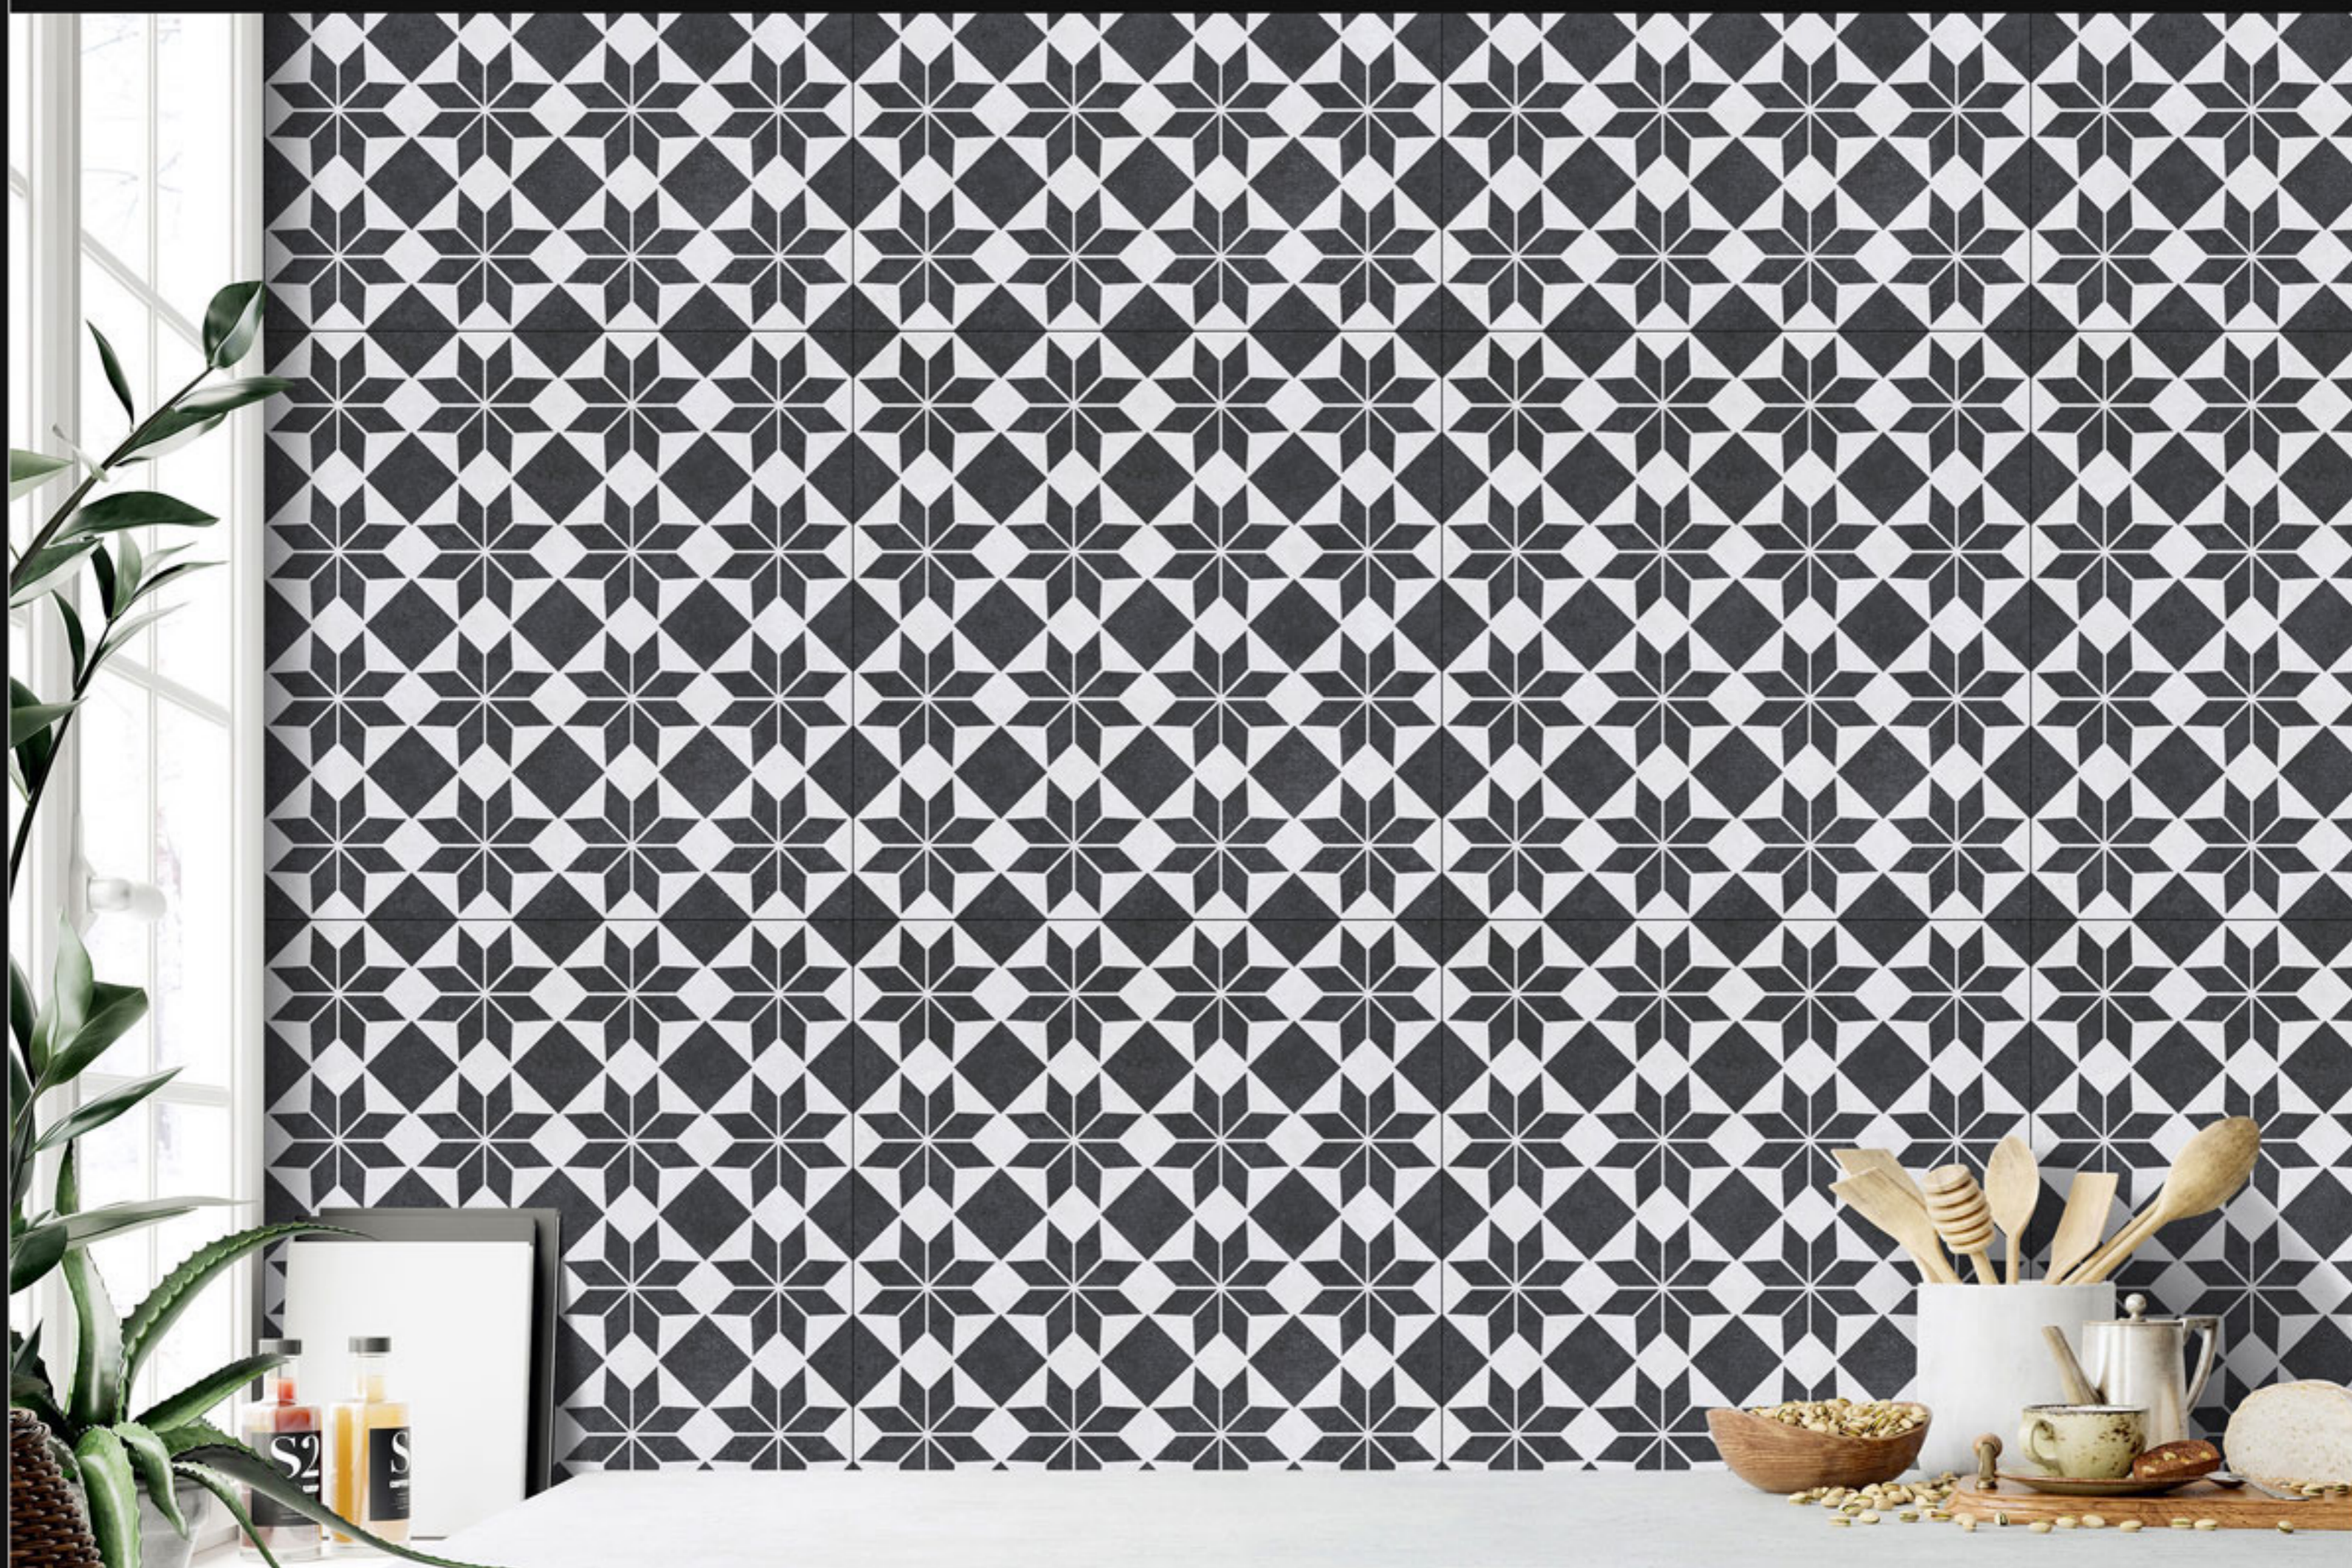

Finish:

Matt

Size:

600x600mm

Series:

Morrocon Series

25012

Finish:
Matt