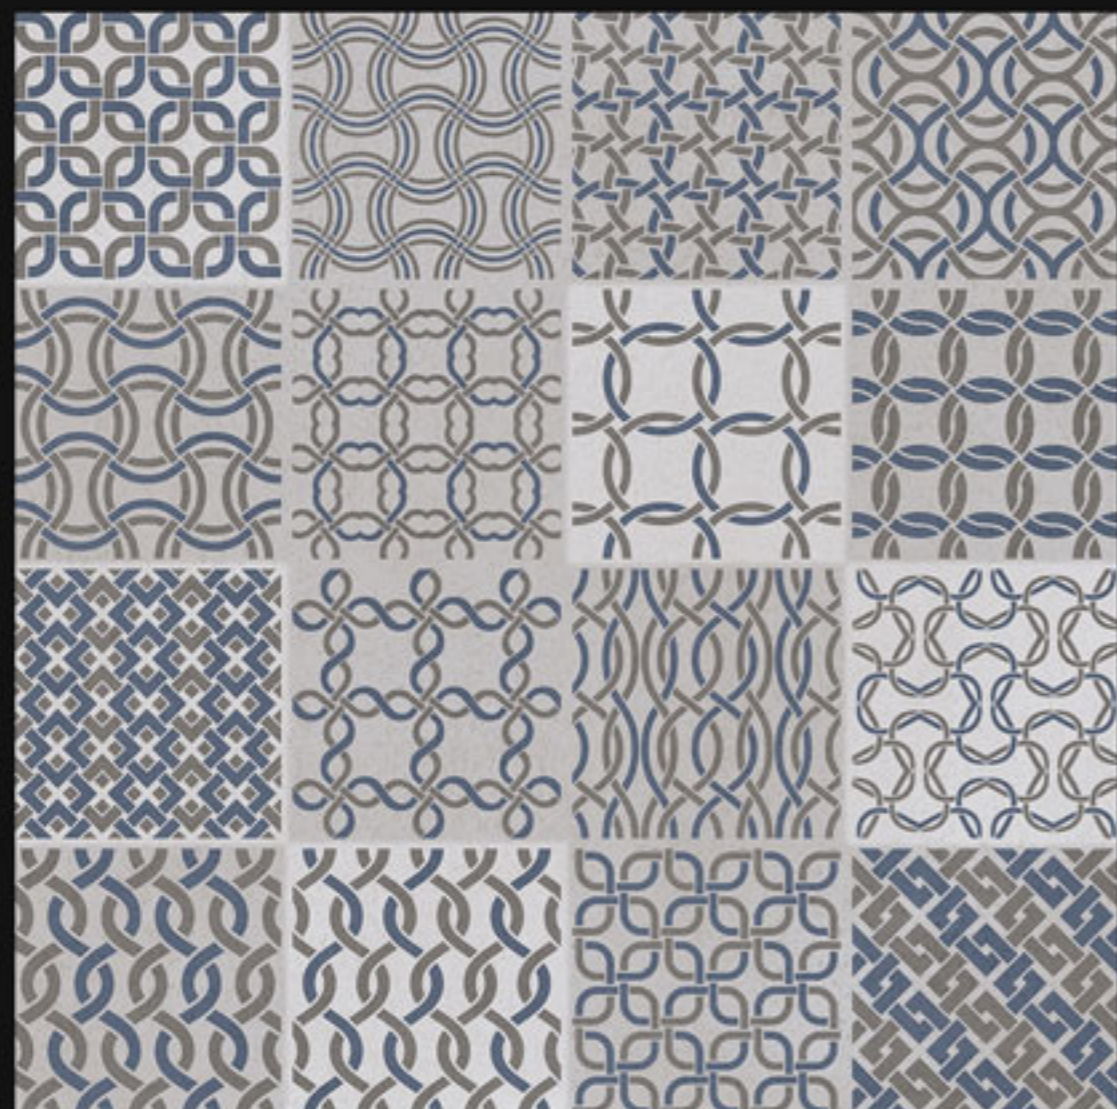

60086

Finish:
Matt

Size:
600x600mm

Series:
Morrocon Series

60090

Finish:

Matt

Size:

600x600mm

Series:

Morrocon Series

60093

Finish:
Matt

Size:
600x600mm

Series:
Morrocon Series

60097