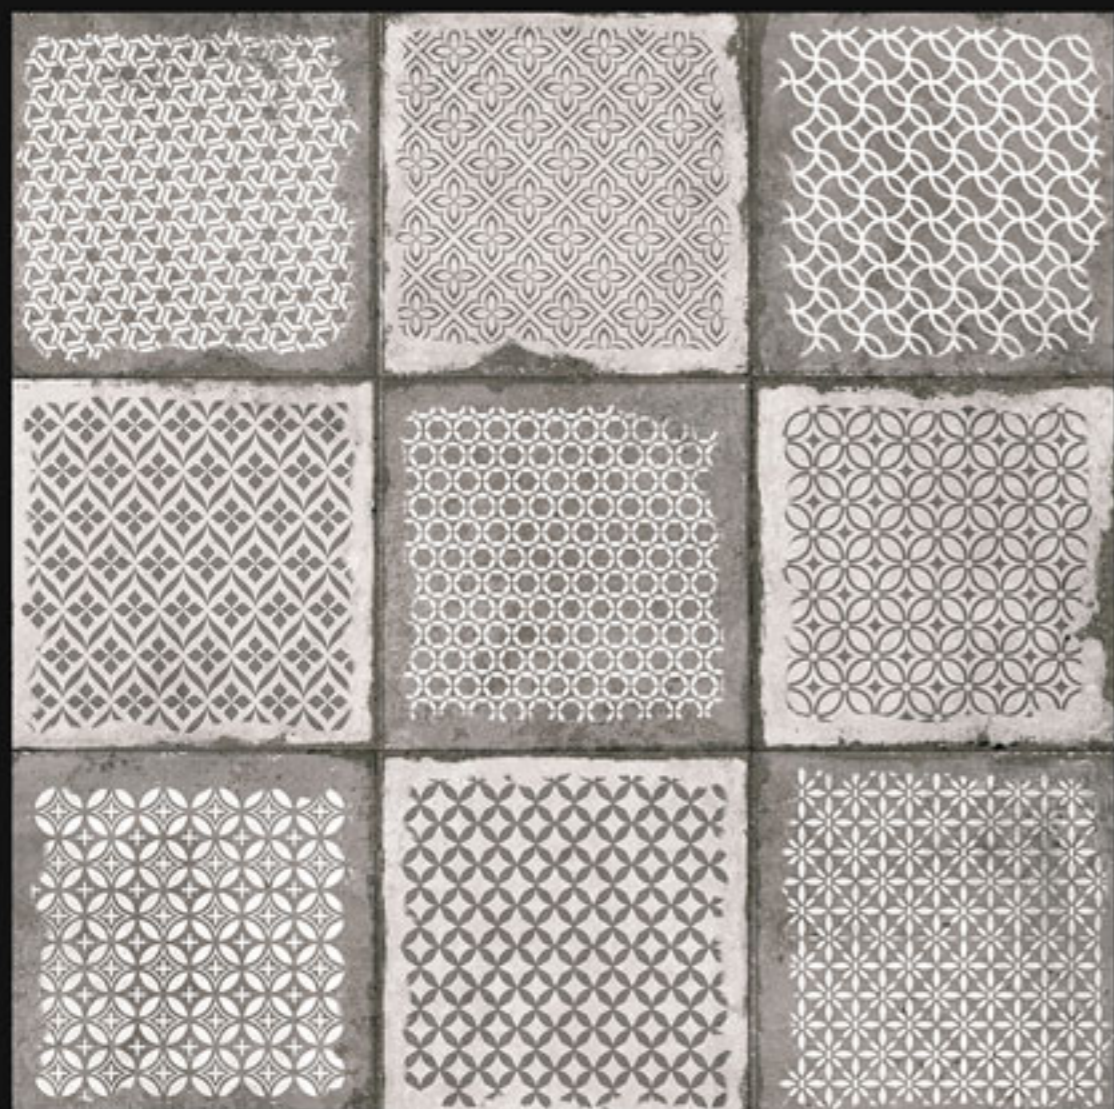

Finish:

Matt

Size:

600x600mm

Series:

Morrocon Series

25004