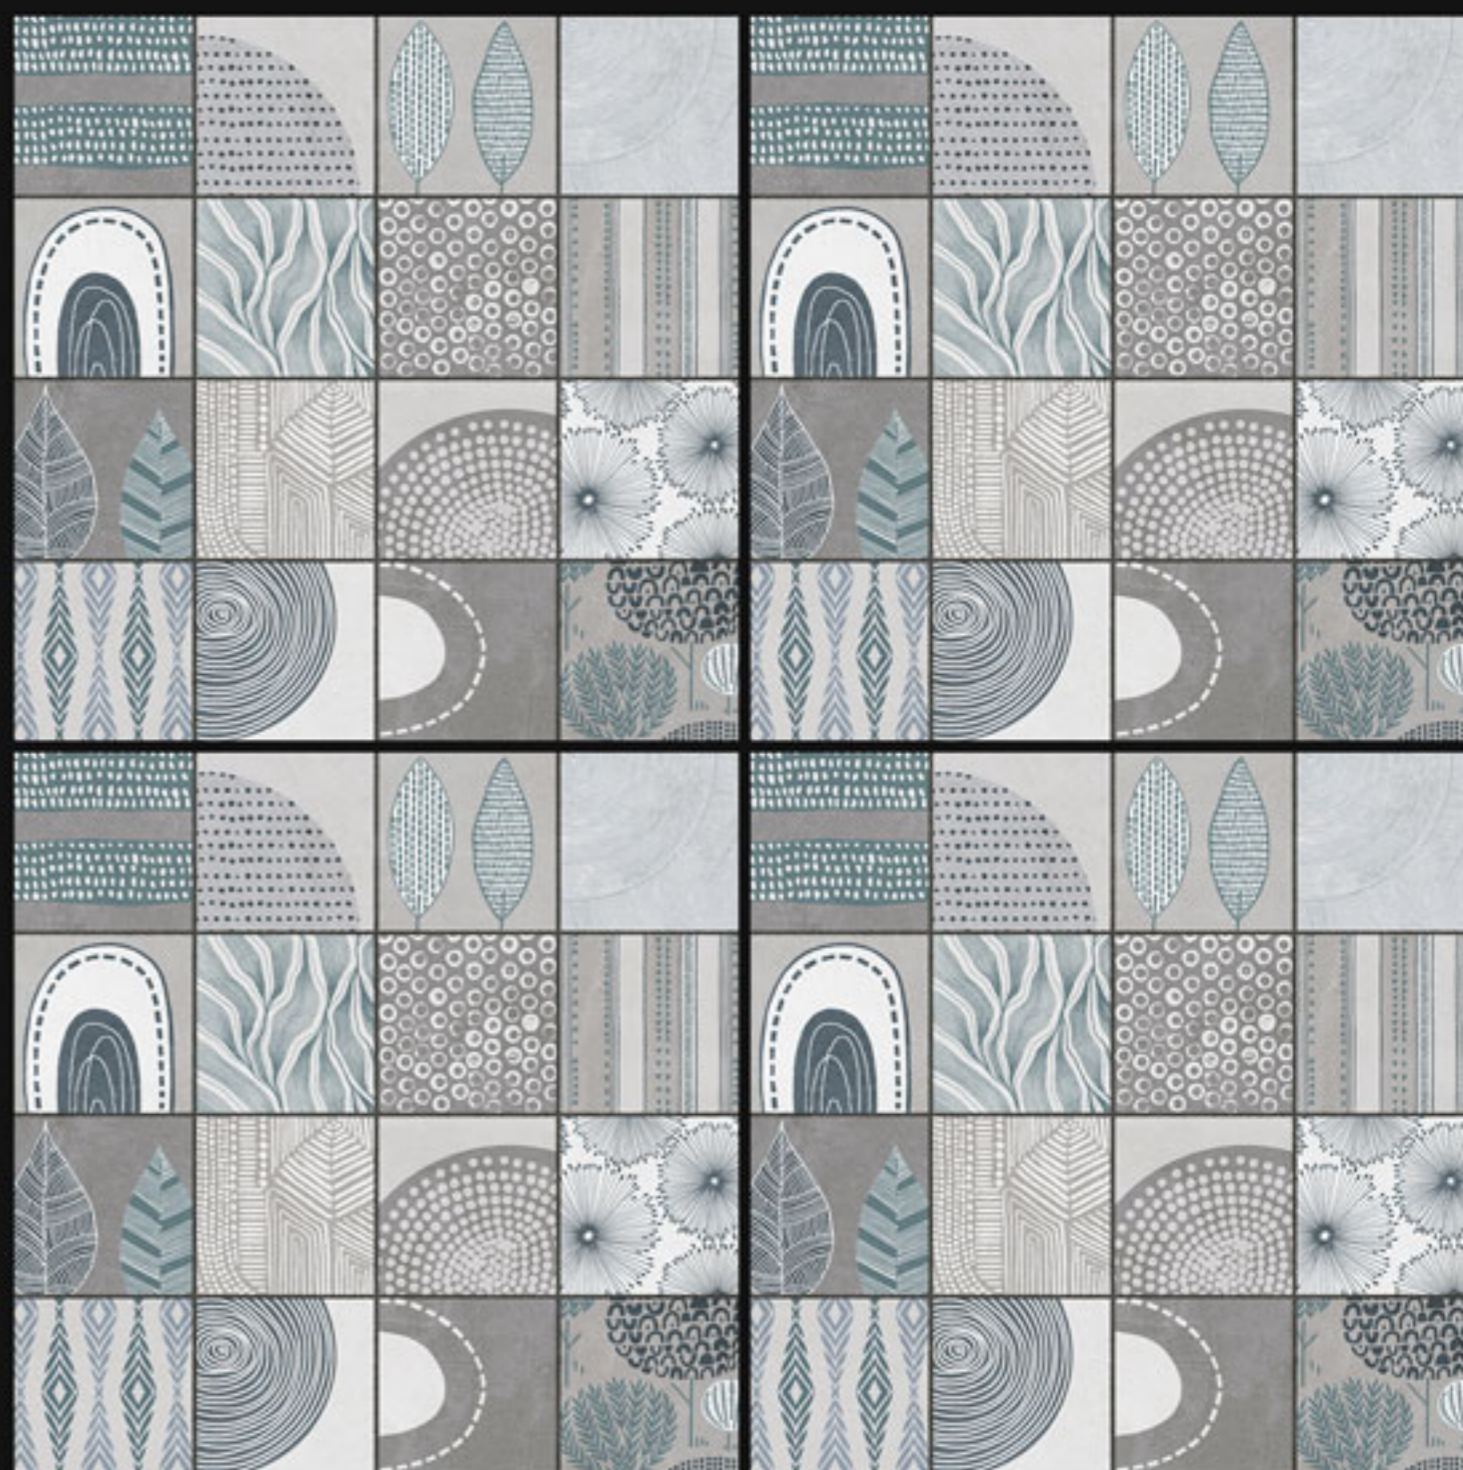

Finish:
Matt

Size:
600x600mm

Series:
Morrocon Series

25006