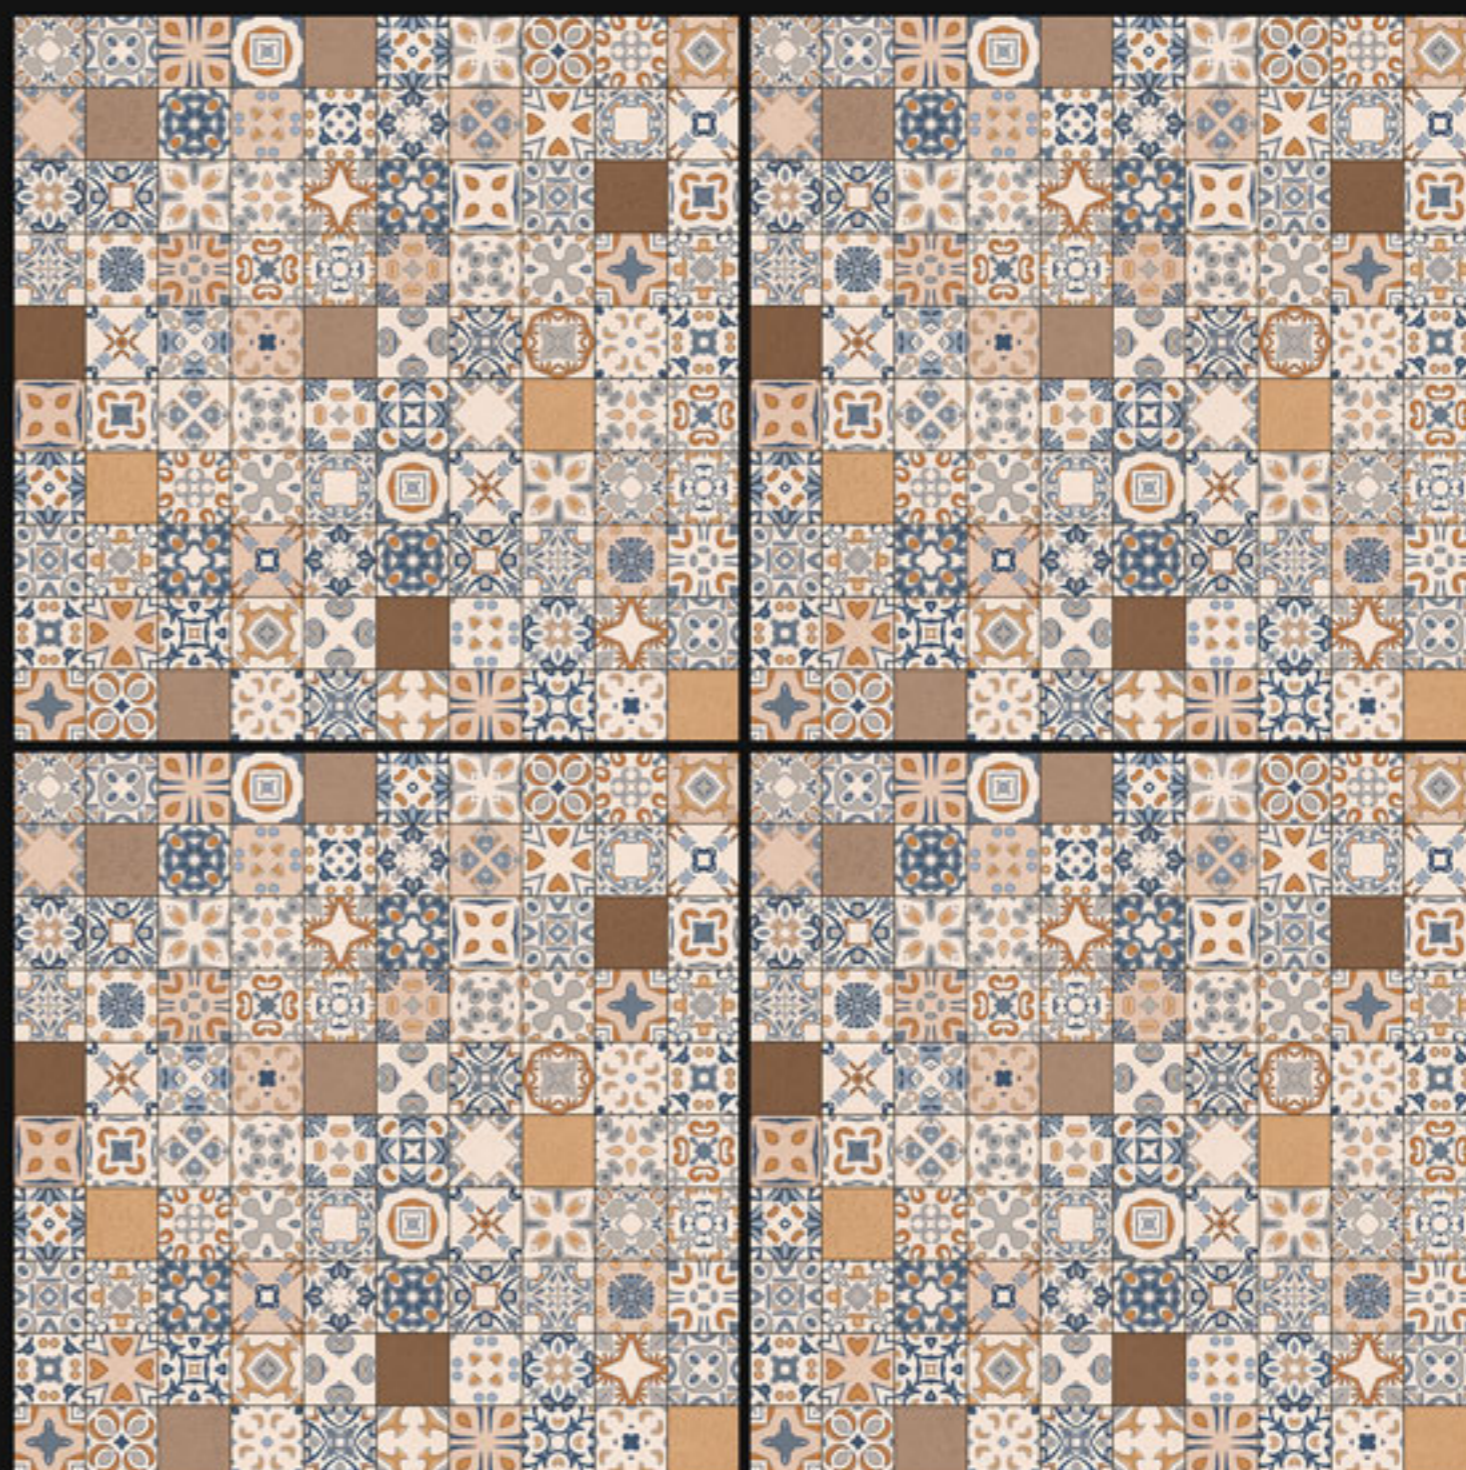

600x600mm

Series:

Morrocon Series

60093

Finish:
Matt

Size:
600x600mm

Series:
Morrocon Series

60097

Finish:
Matt

Size:
600x600mm

Series:
Morrocon Series

60101

Finish:
Matt

Size:
600x600mm

Series:
Morrocon Series

60105