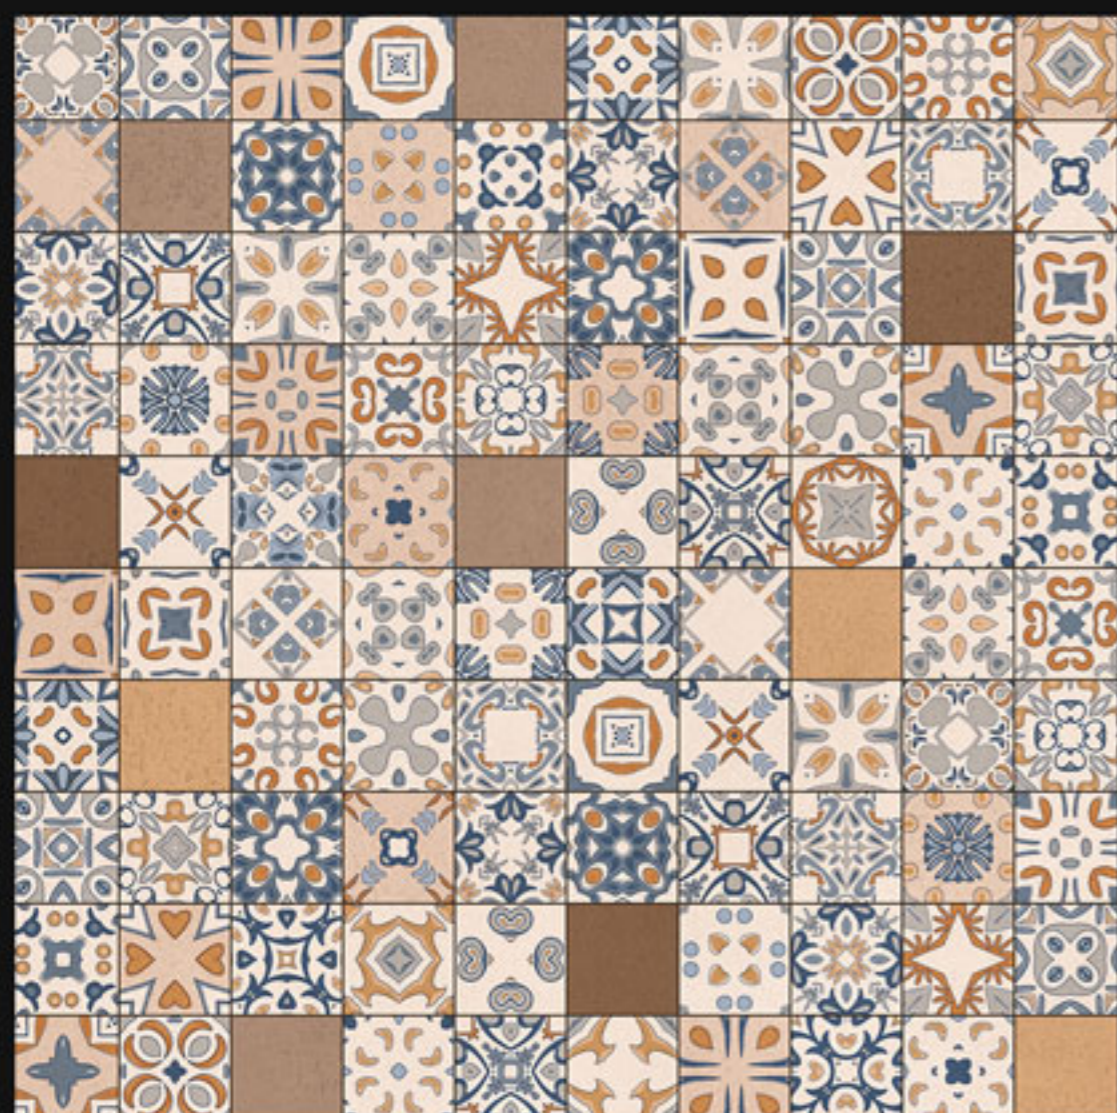

600x600mm

Series:

Morrocon Series

60093

Finish:
Matt

Size:
600x600mm

Series:
Morrocon Series

60097

Finish:
Matt

Size:
600x600mm

Series:
Morrocon Series

60101

Finish:
Matt

Size:
600x600mm

Series:
Morrocon Series

60105