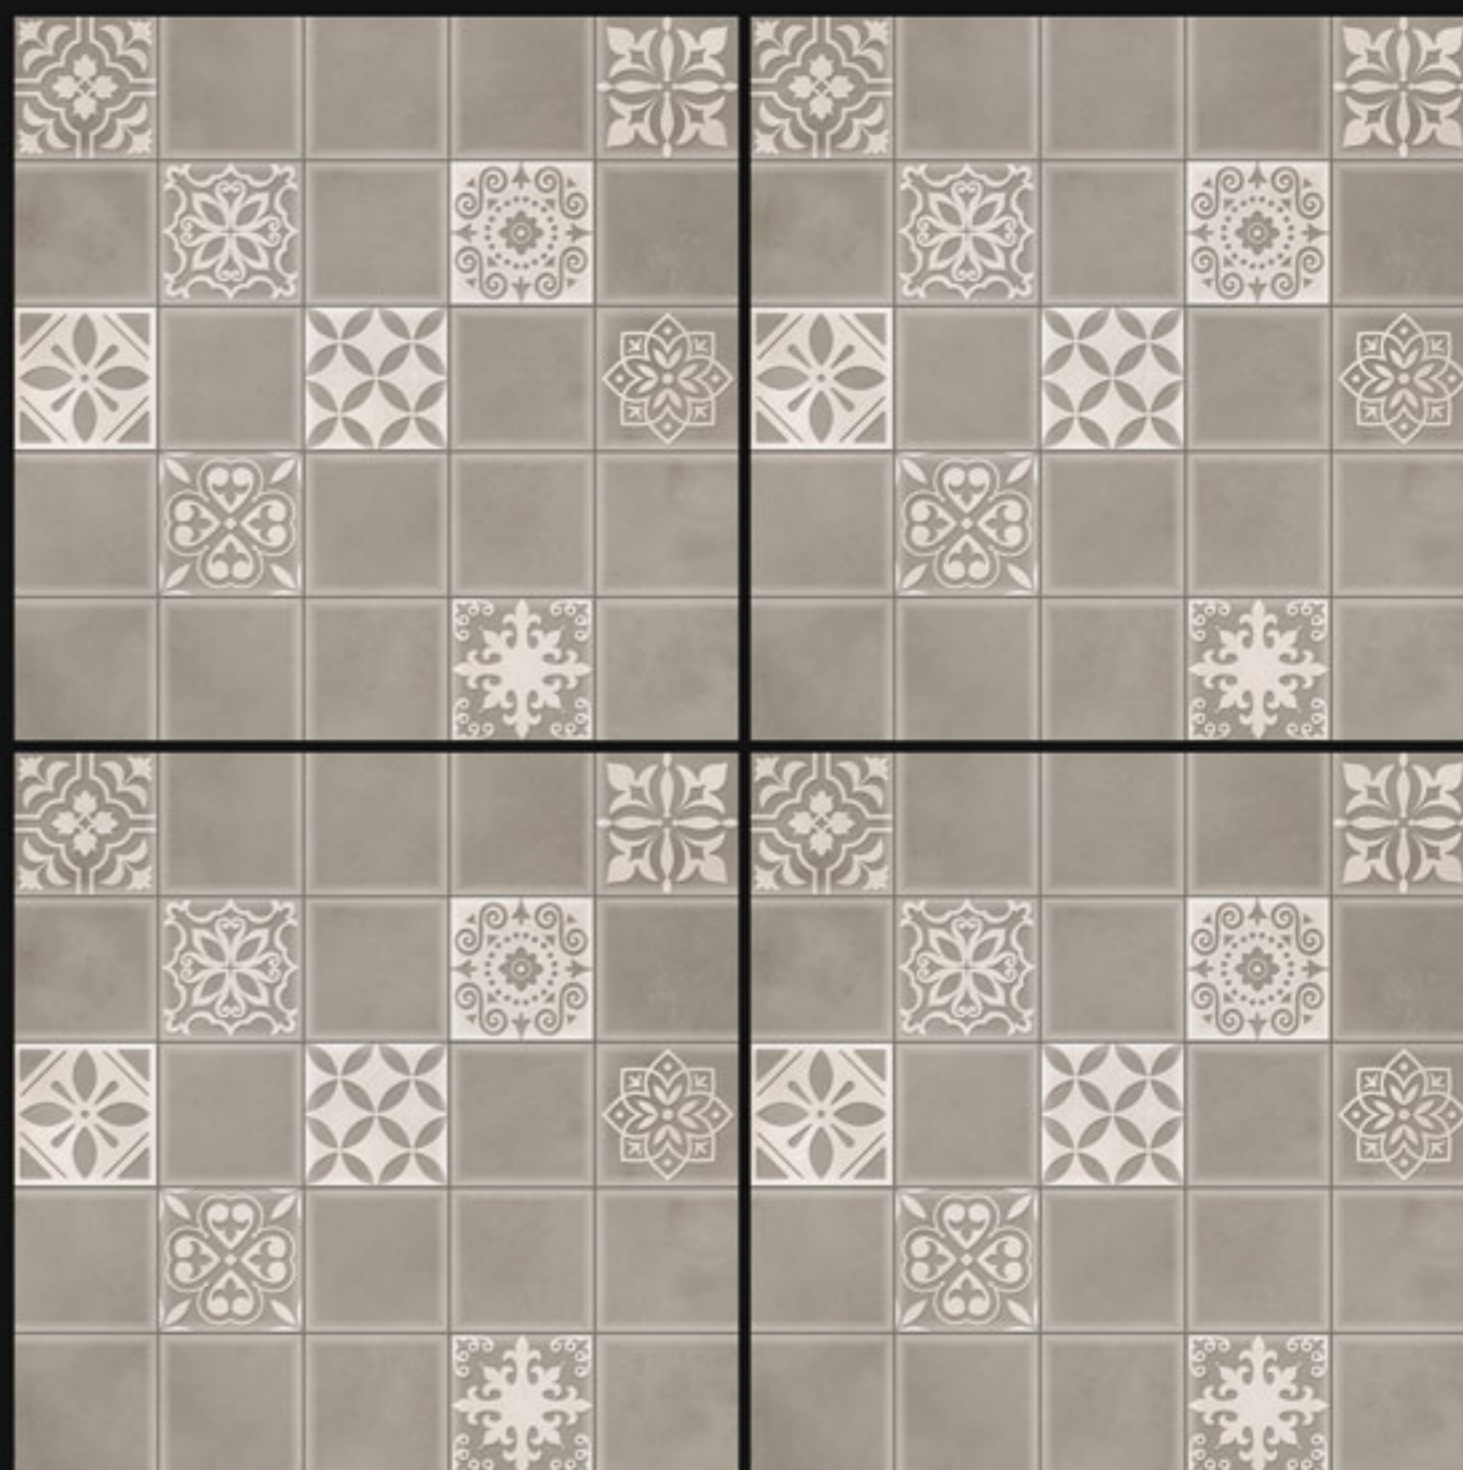

Matt

Size:

600x600mm

Series:

Morrocon Series

60078

Finish:
Matt

Size:
600x600mm