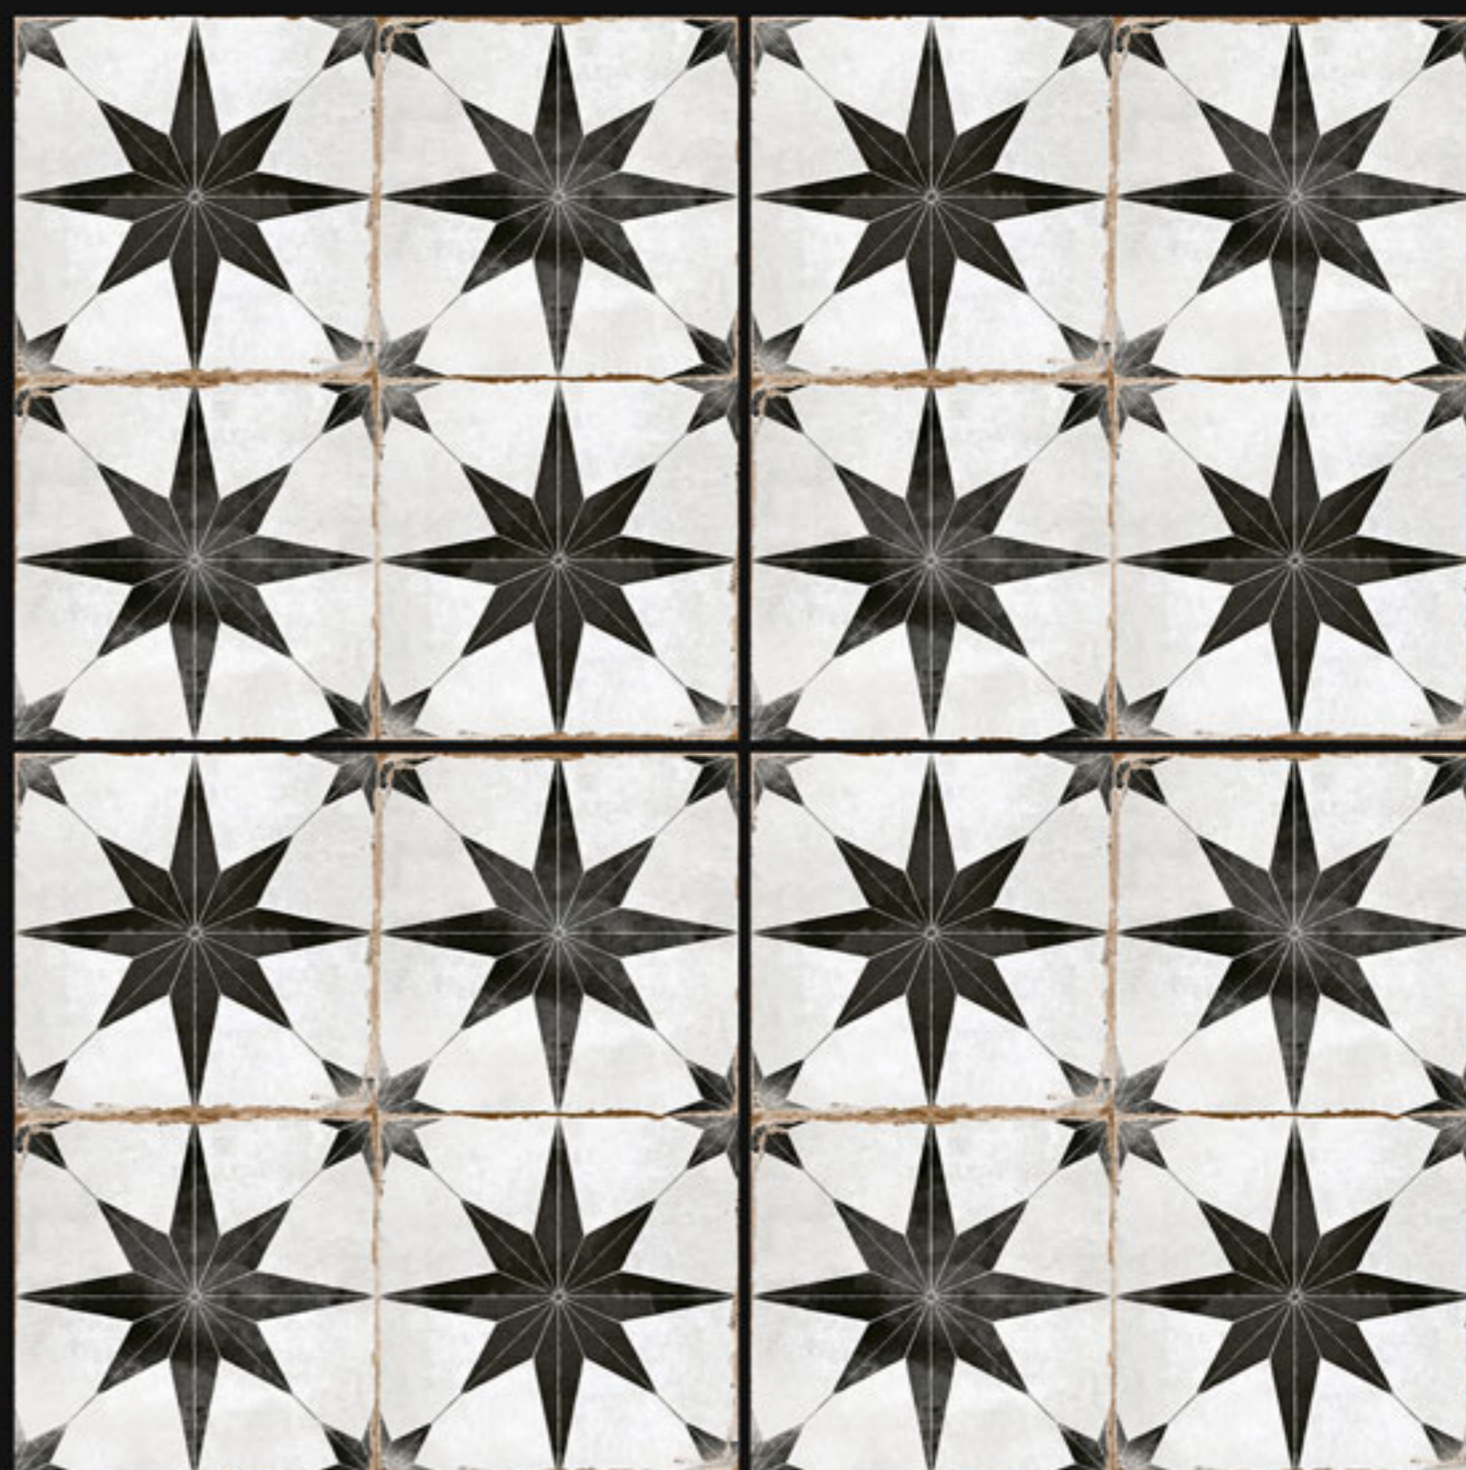

Finish:
Matt

Size:
600x600mm

Series:
Morrocon Series

25013