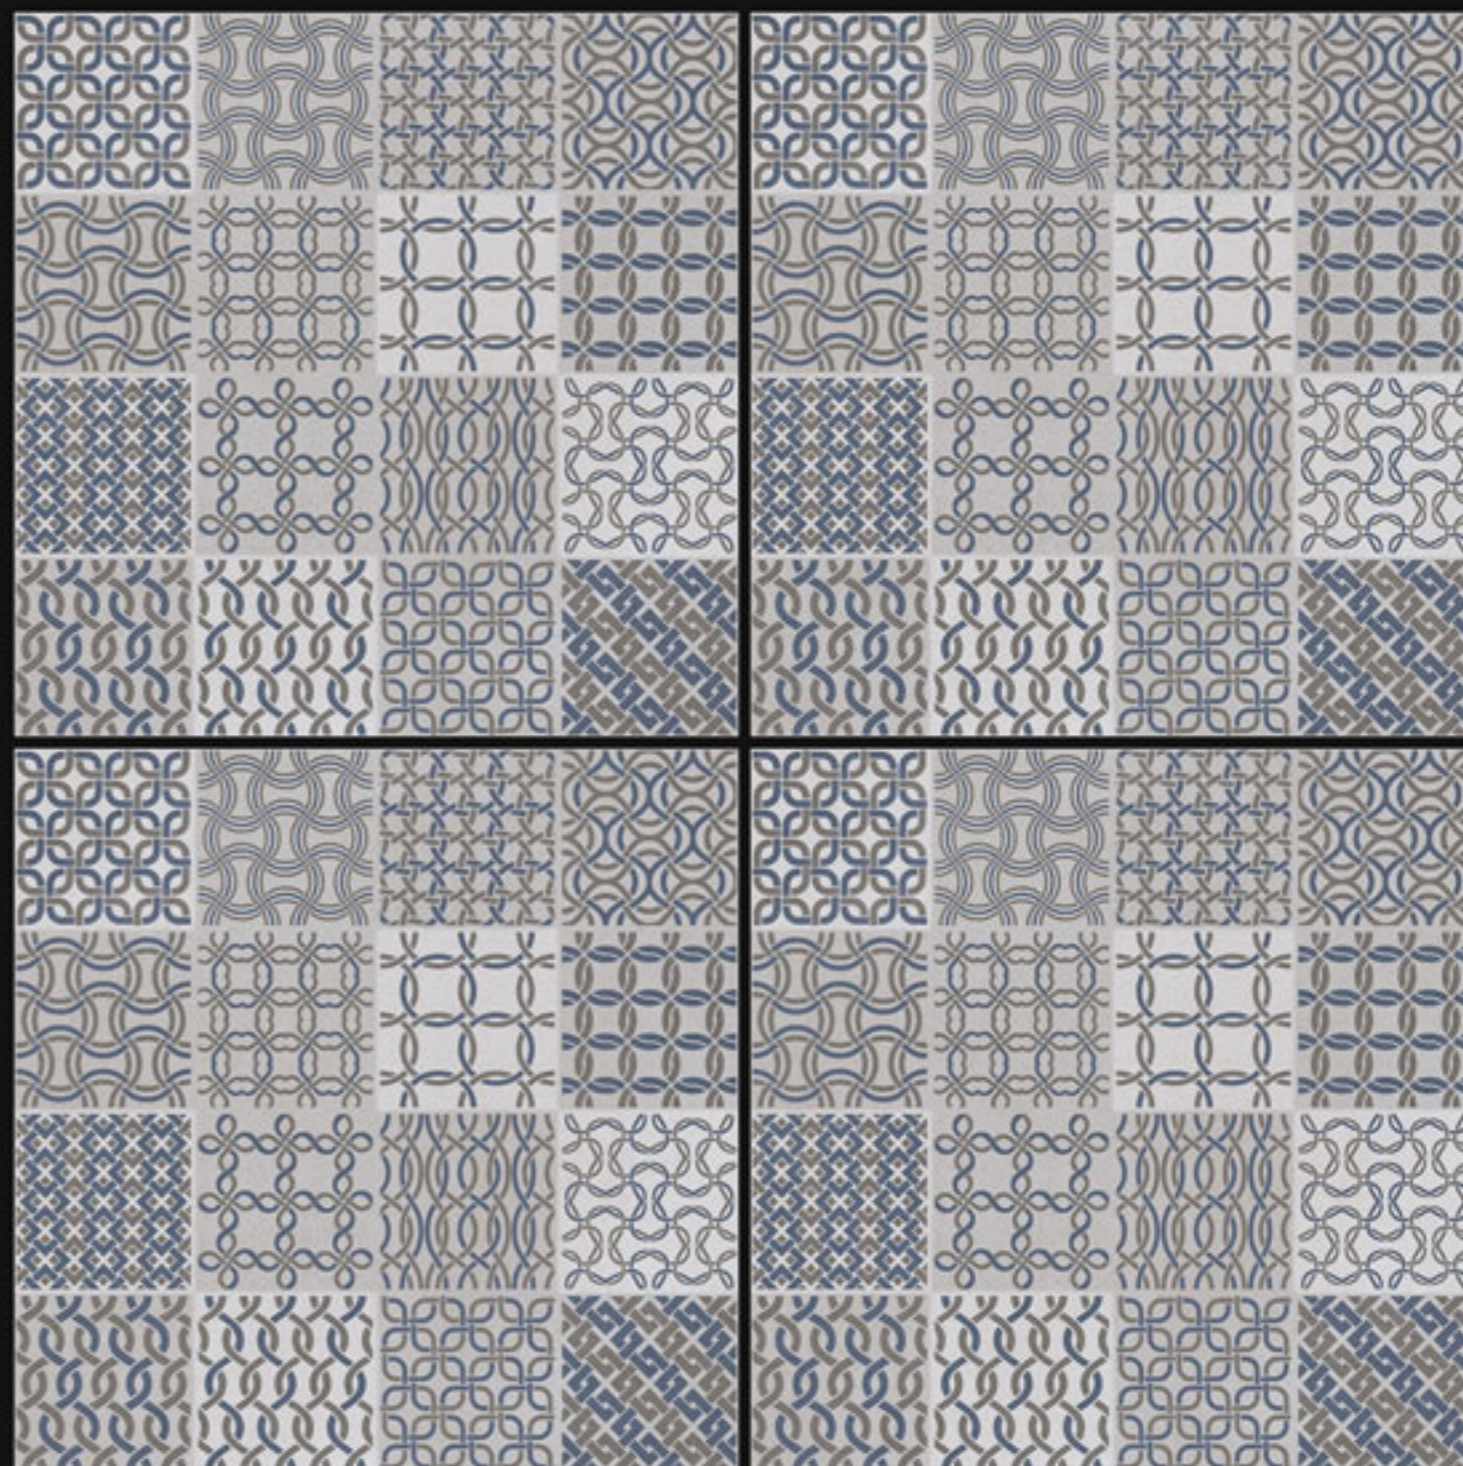

Finish:

Matt

Size:

600x600mm

Series:

Morrocon Series

60093