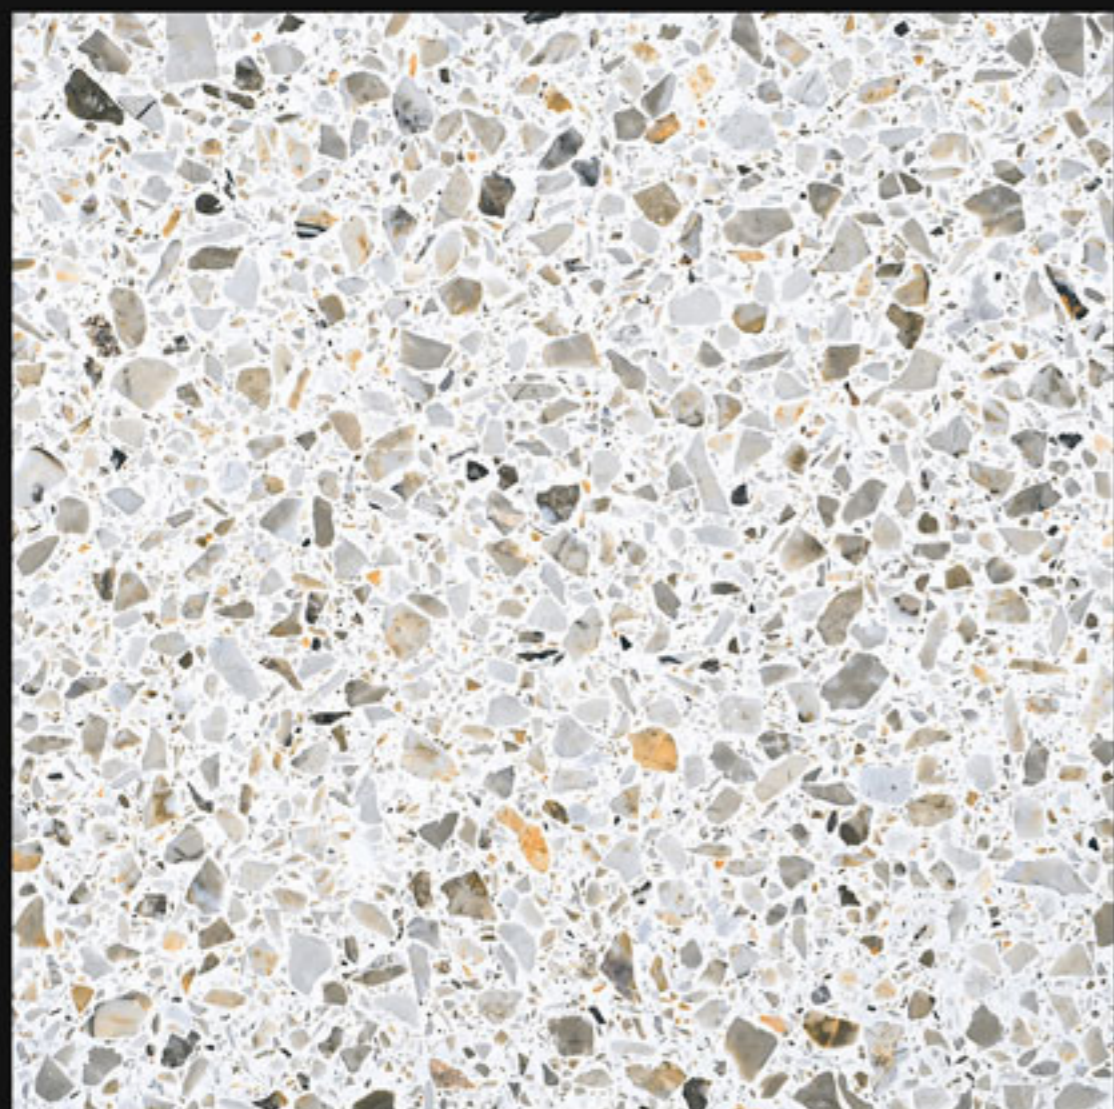

Finish:

Matt

Size:

600x600mm

Series:

Terrazzo Series

45003