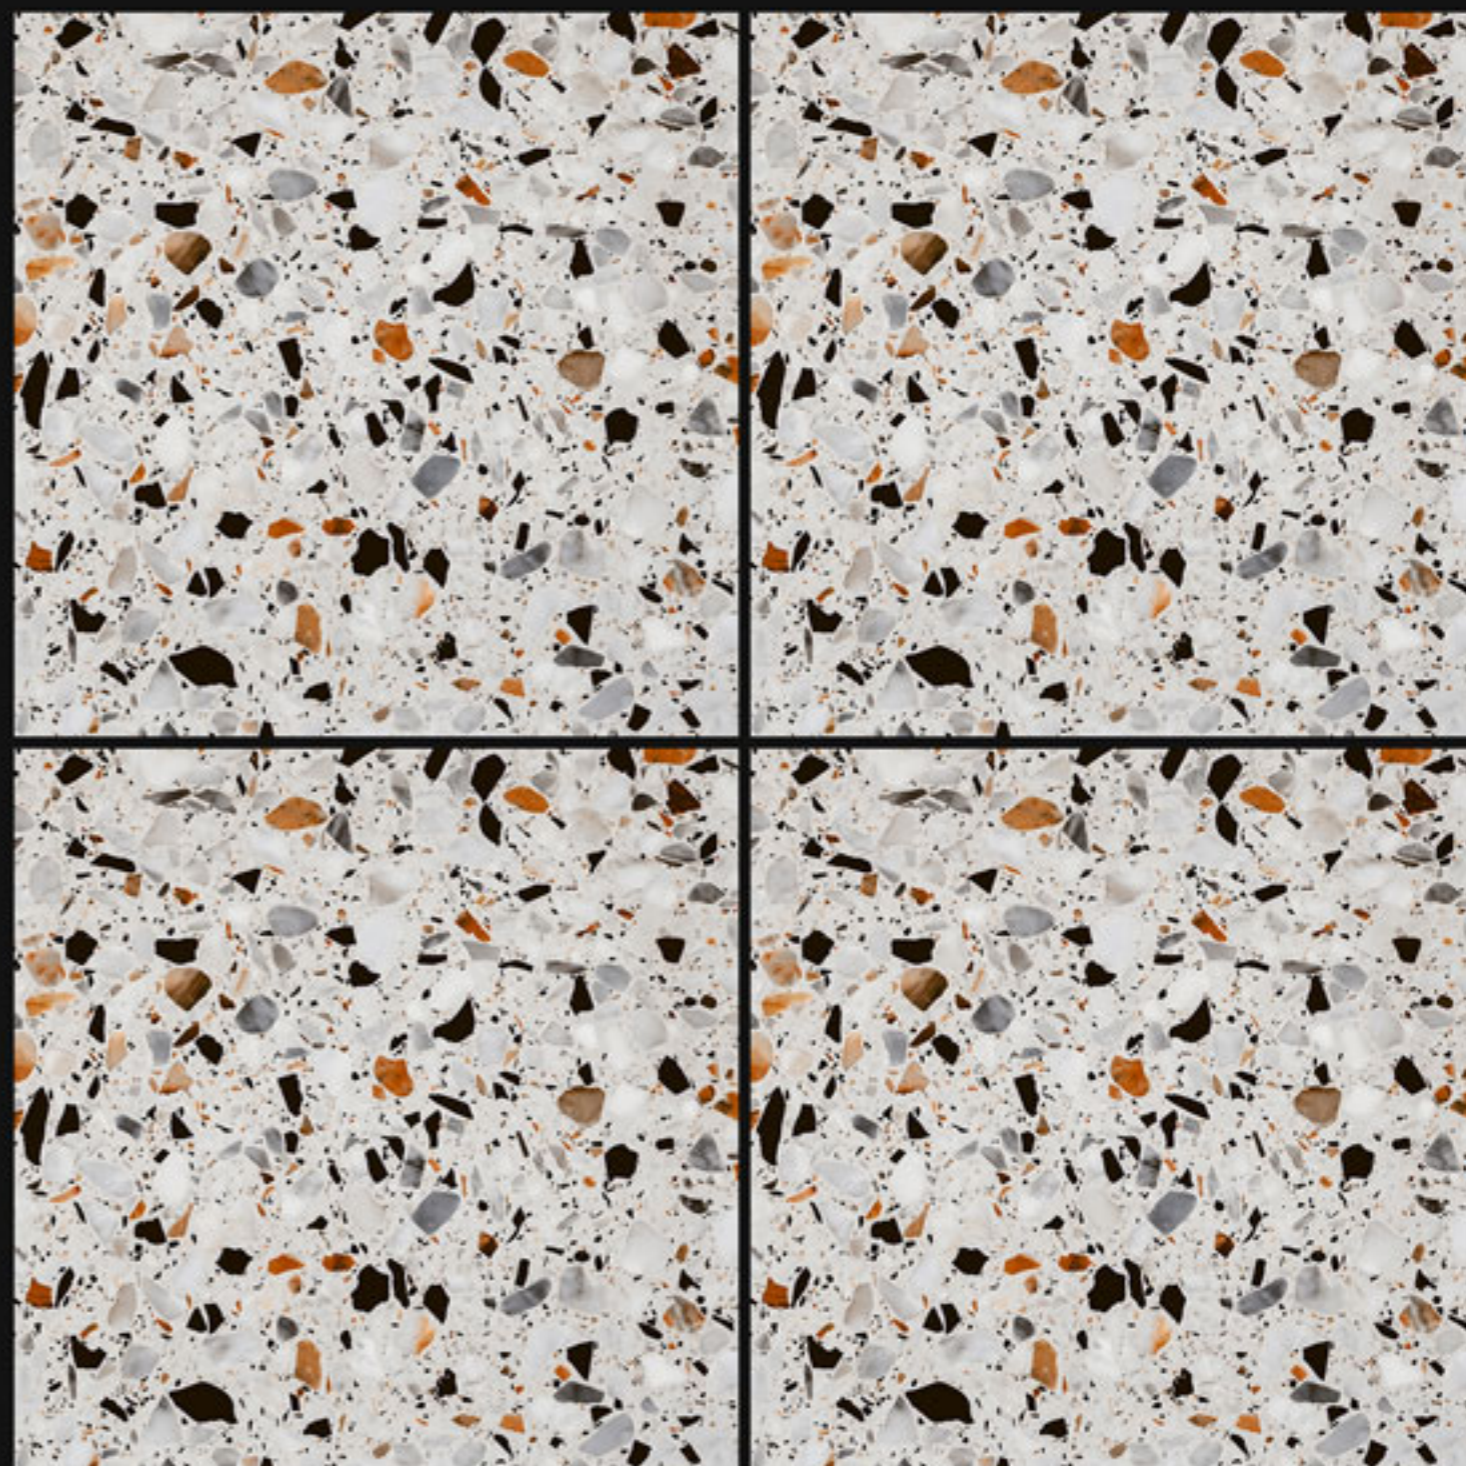

600x600mm

Series:

Terrazzo Series

45001

Finish:

Matt

Size:

600x600mm