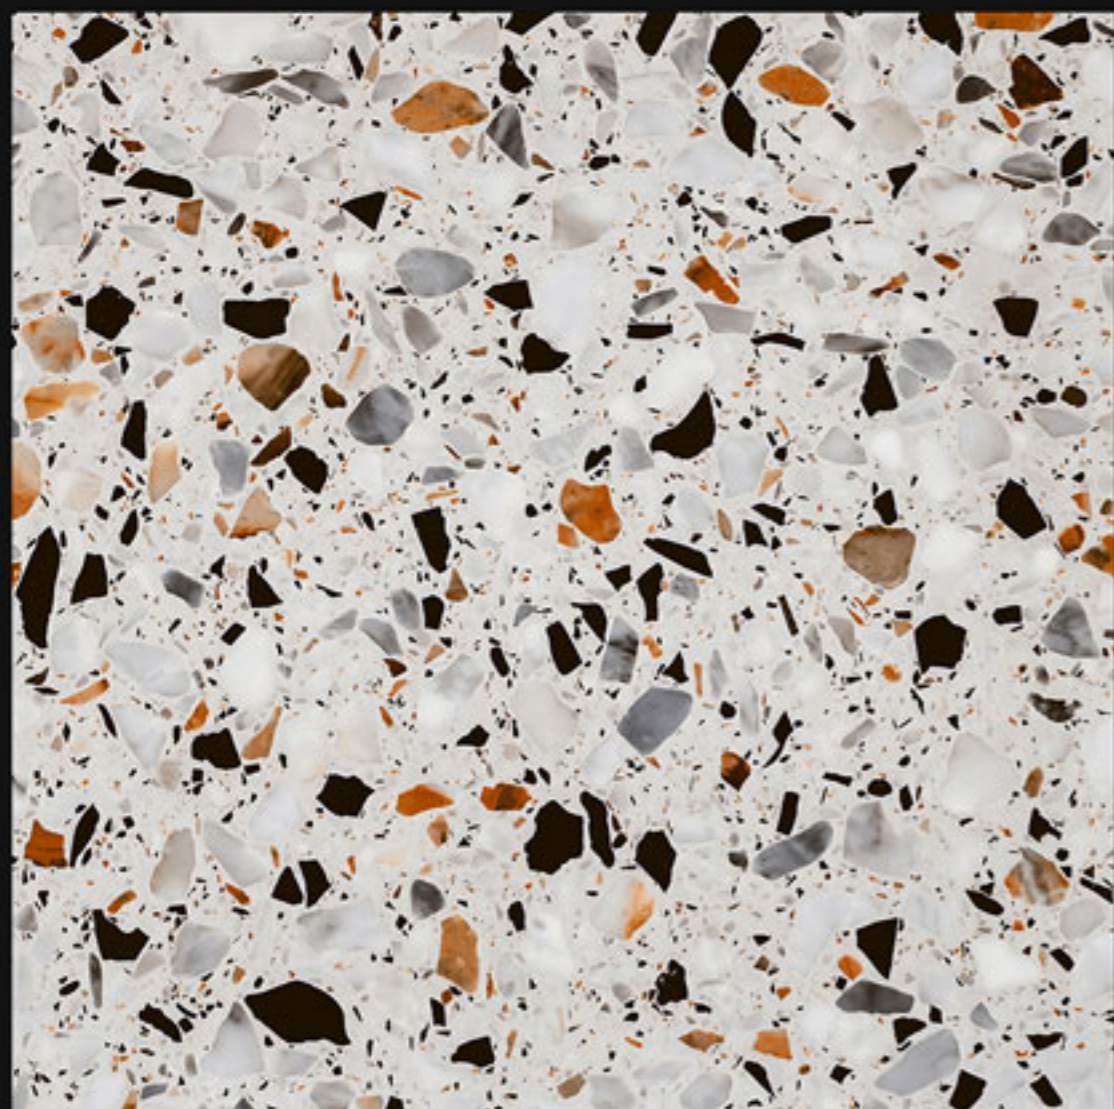

Finish:

Matt

Size:

600x600mm

Series:

Terrazzo Series

45001