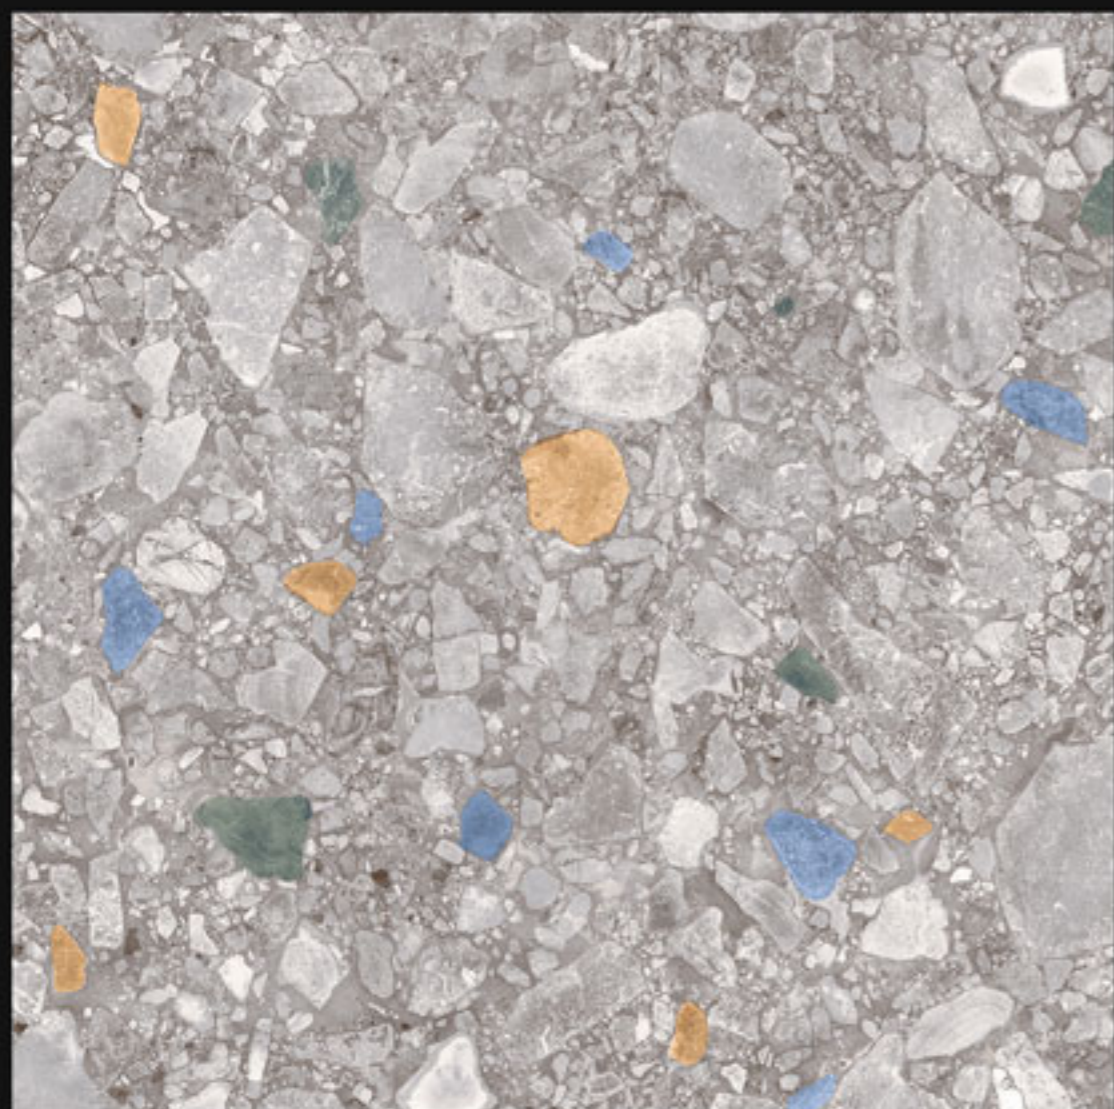

Finish:
Matt

Size:
600x600mm

Series:
Terrazzo Series

45034