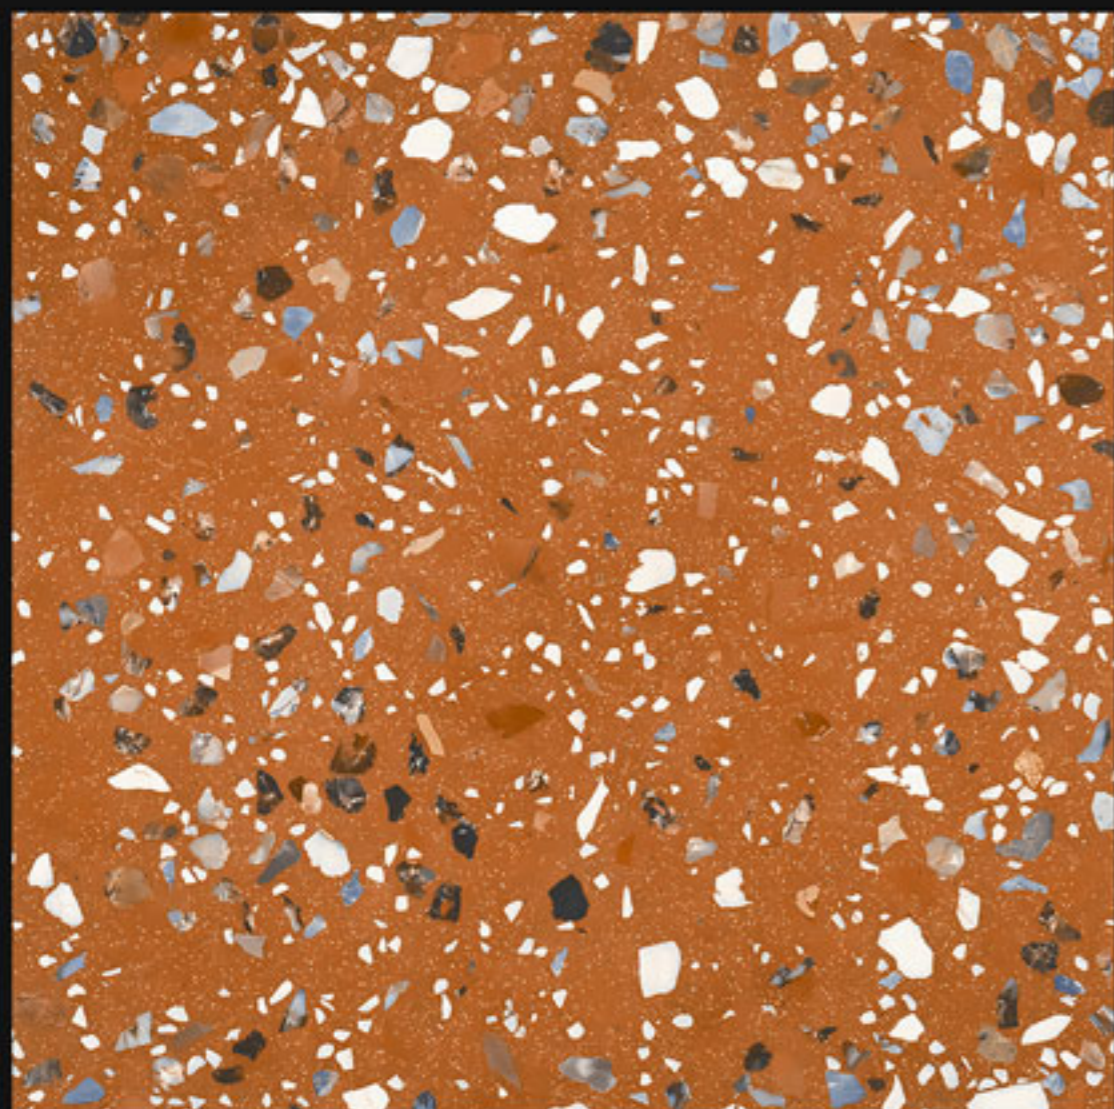

Finish:

Matt

Size:

600x600mm

Series:

Terrazzo Series

45010

Finish: