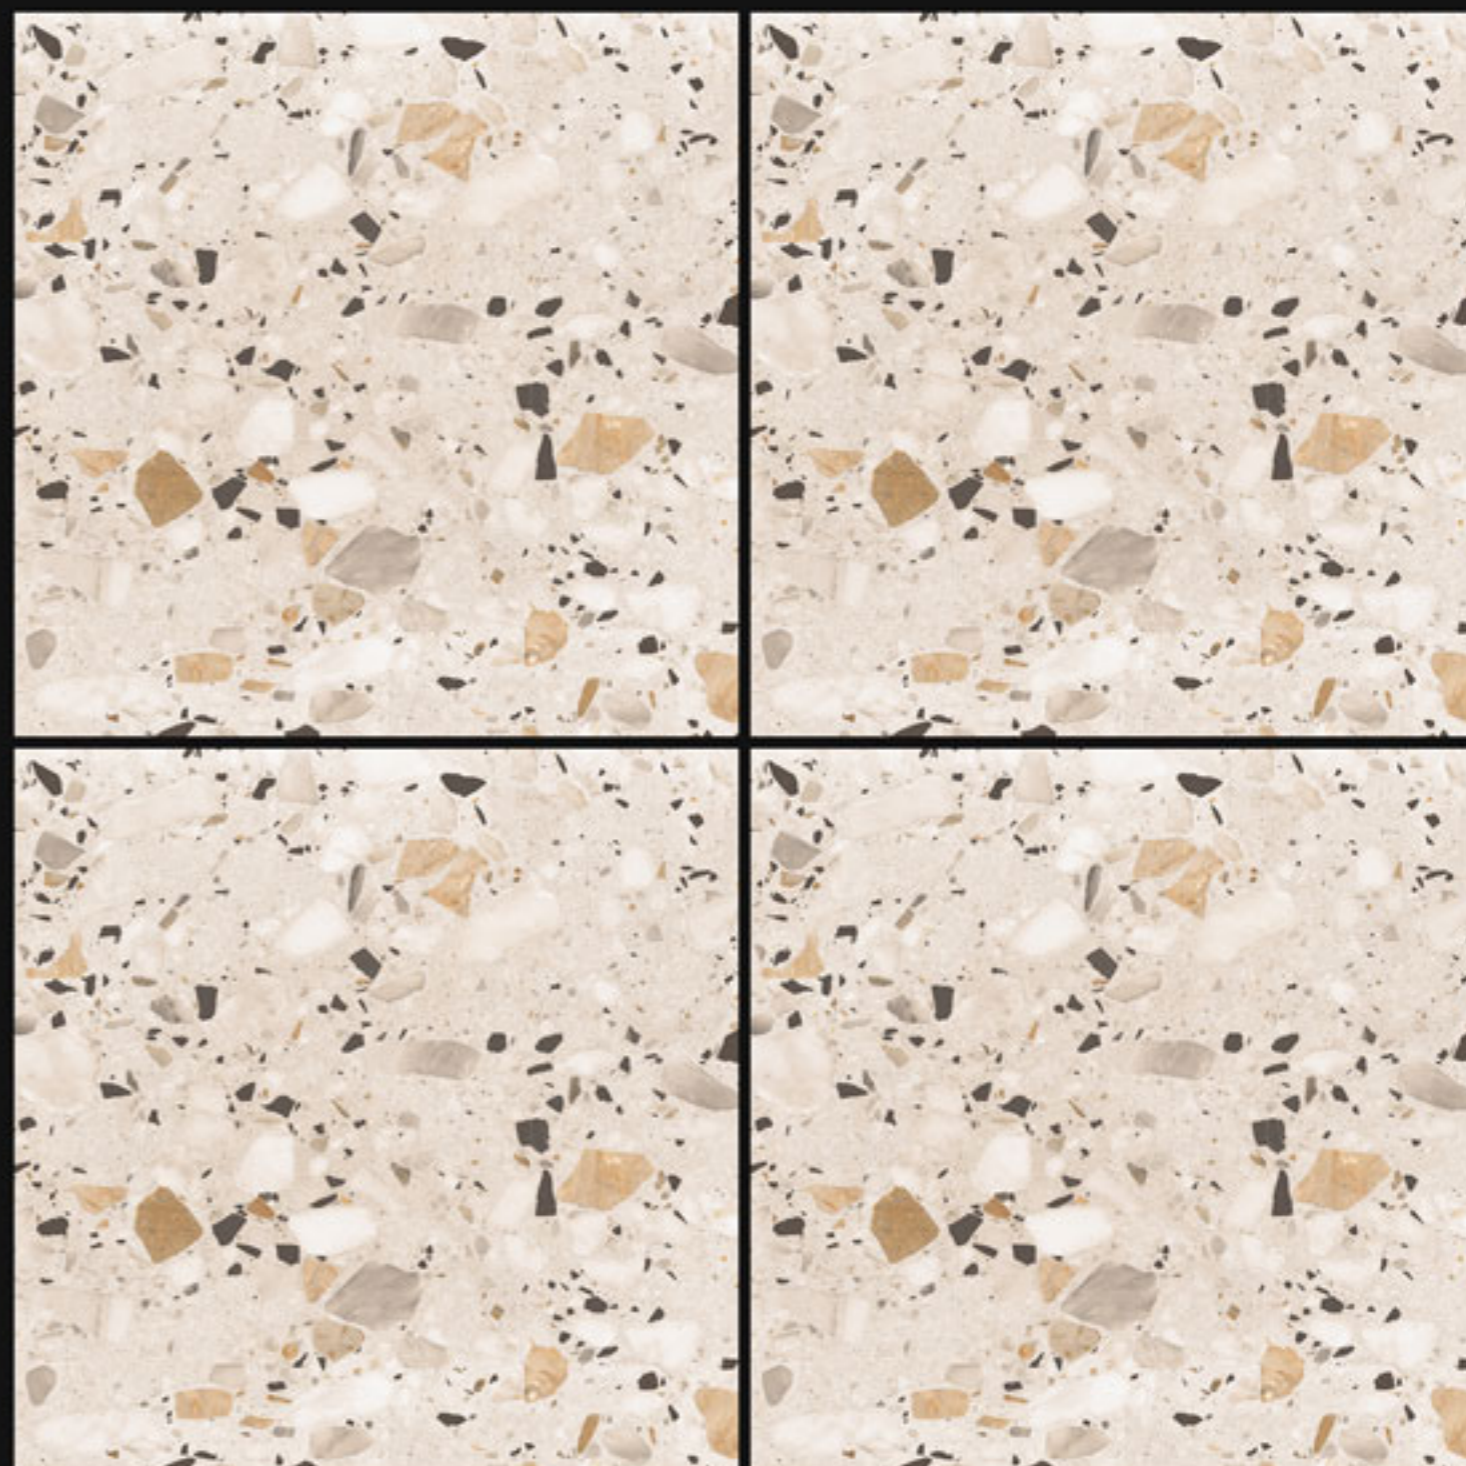

Finish:
Matt

Size:
600x600mm

Series:
Terrazzo Series

45032

Finish:
Matt

Size:
600x600mm

Series:
Terrazzo Series

45033