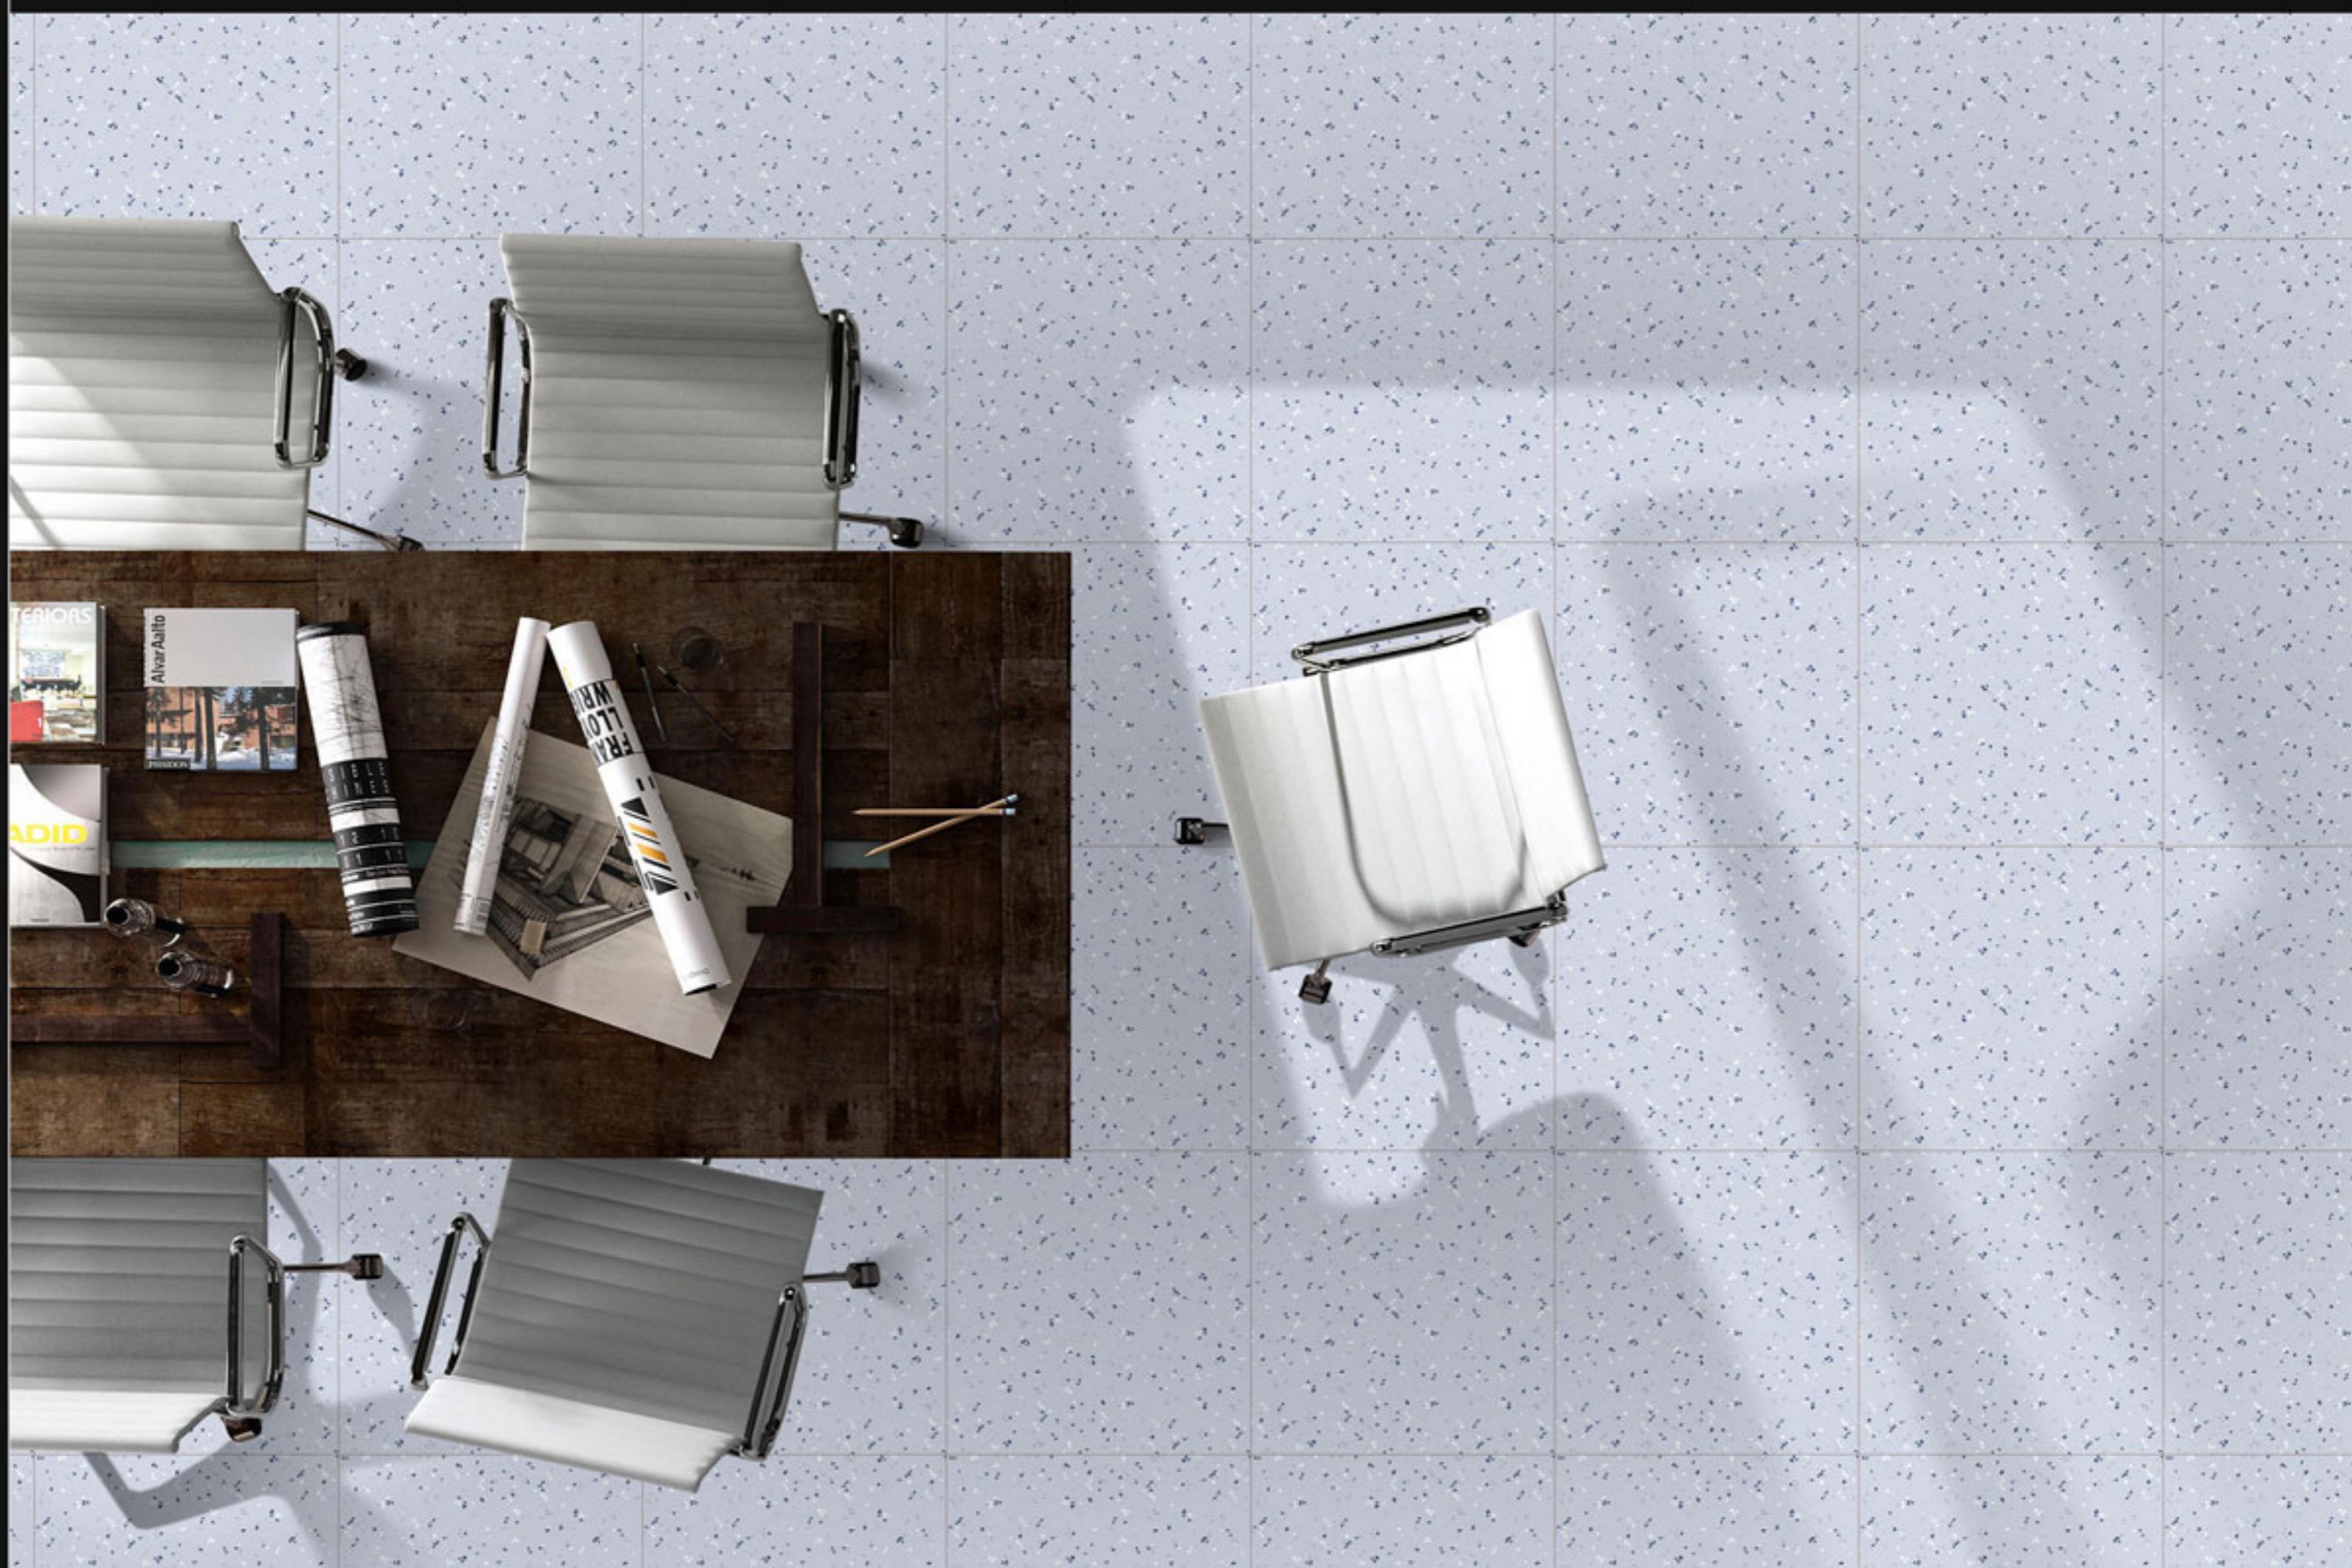

Finish:

Matt

Size:

600x600mm

Series:

Terrazzo Series

45020

Finish: