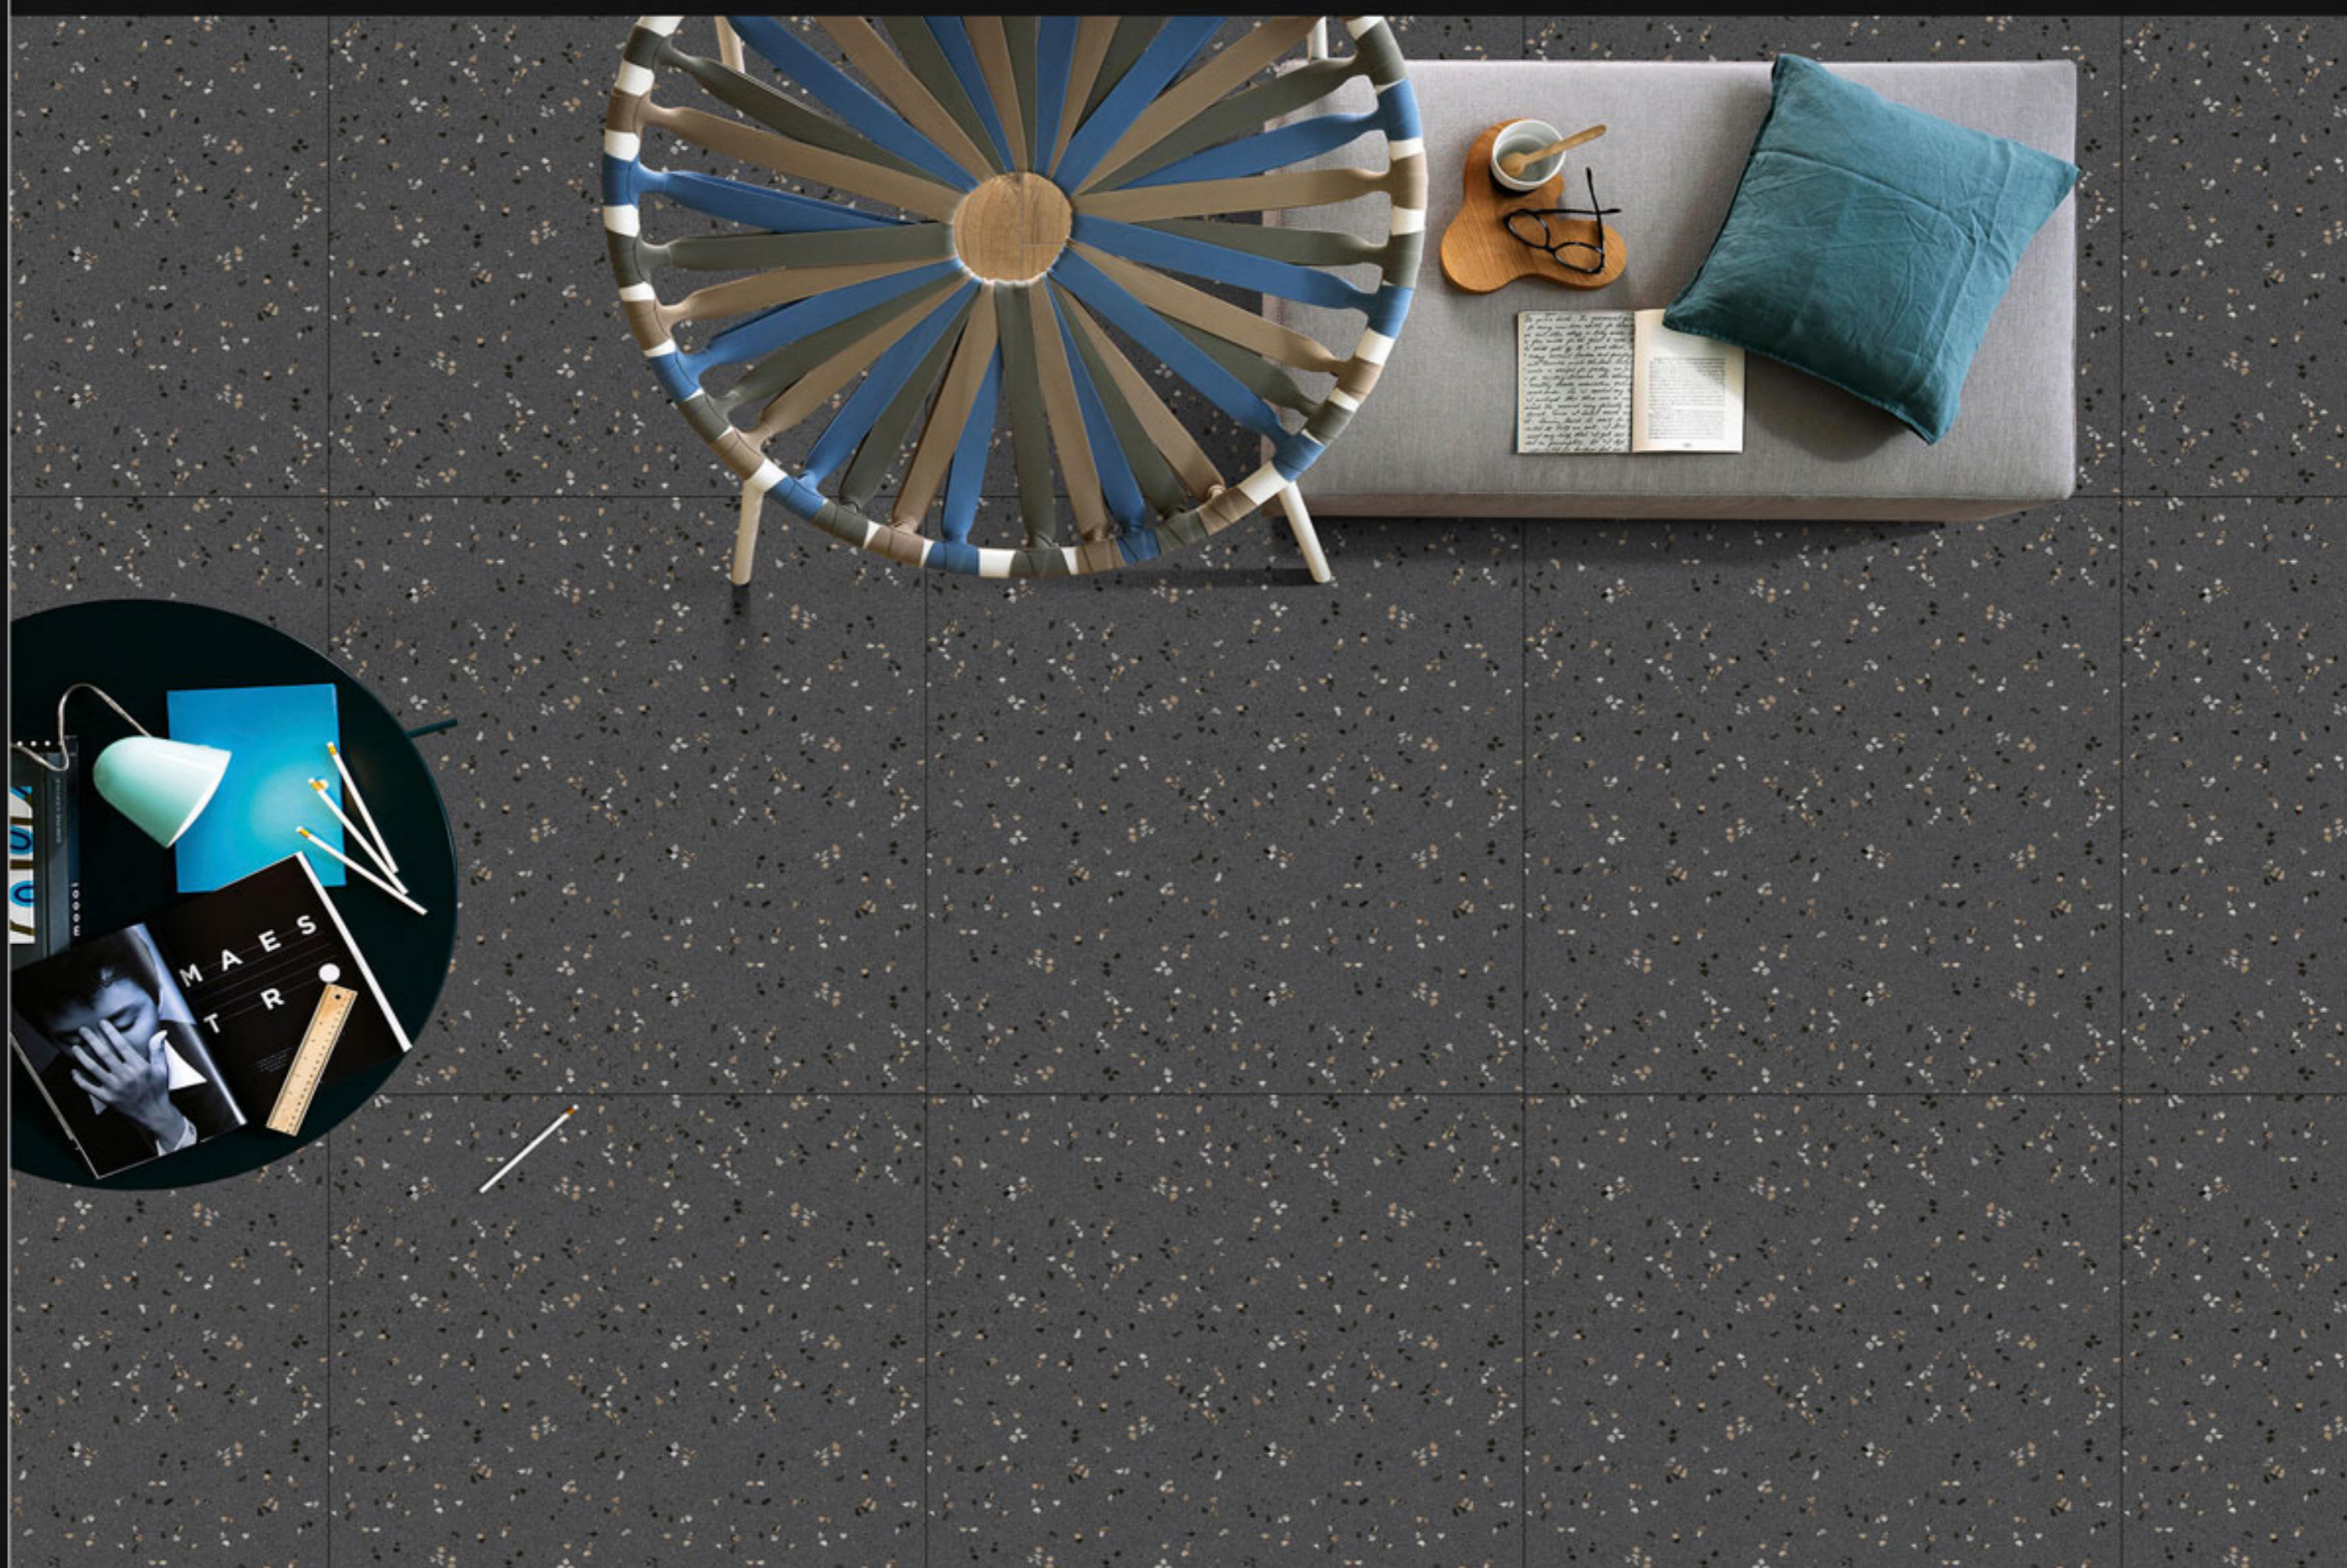

Finish:
Matt

Size:
600x600mm

Series:
Terrazzo Series

45016