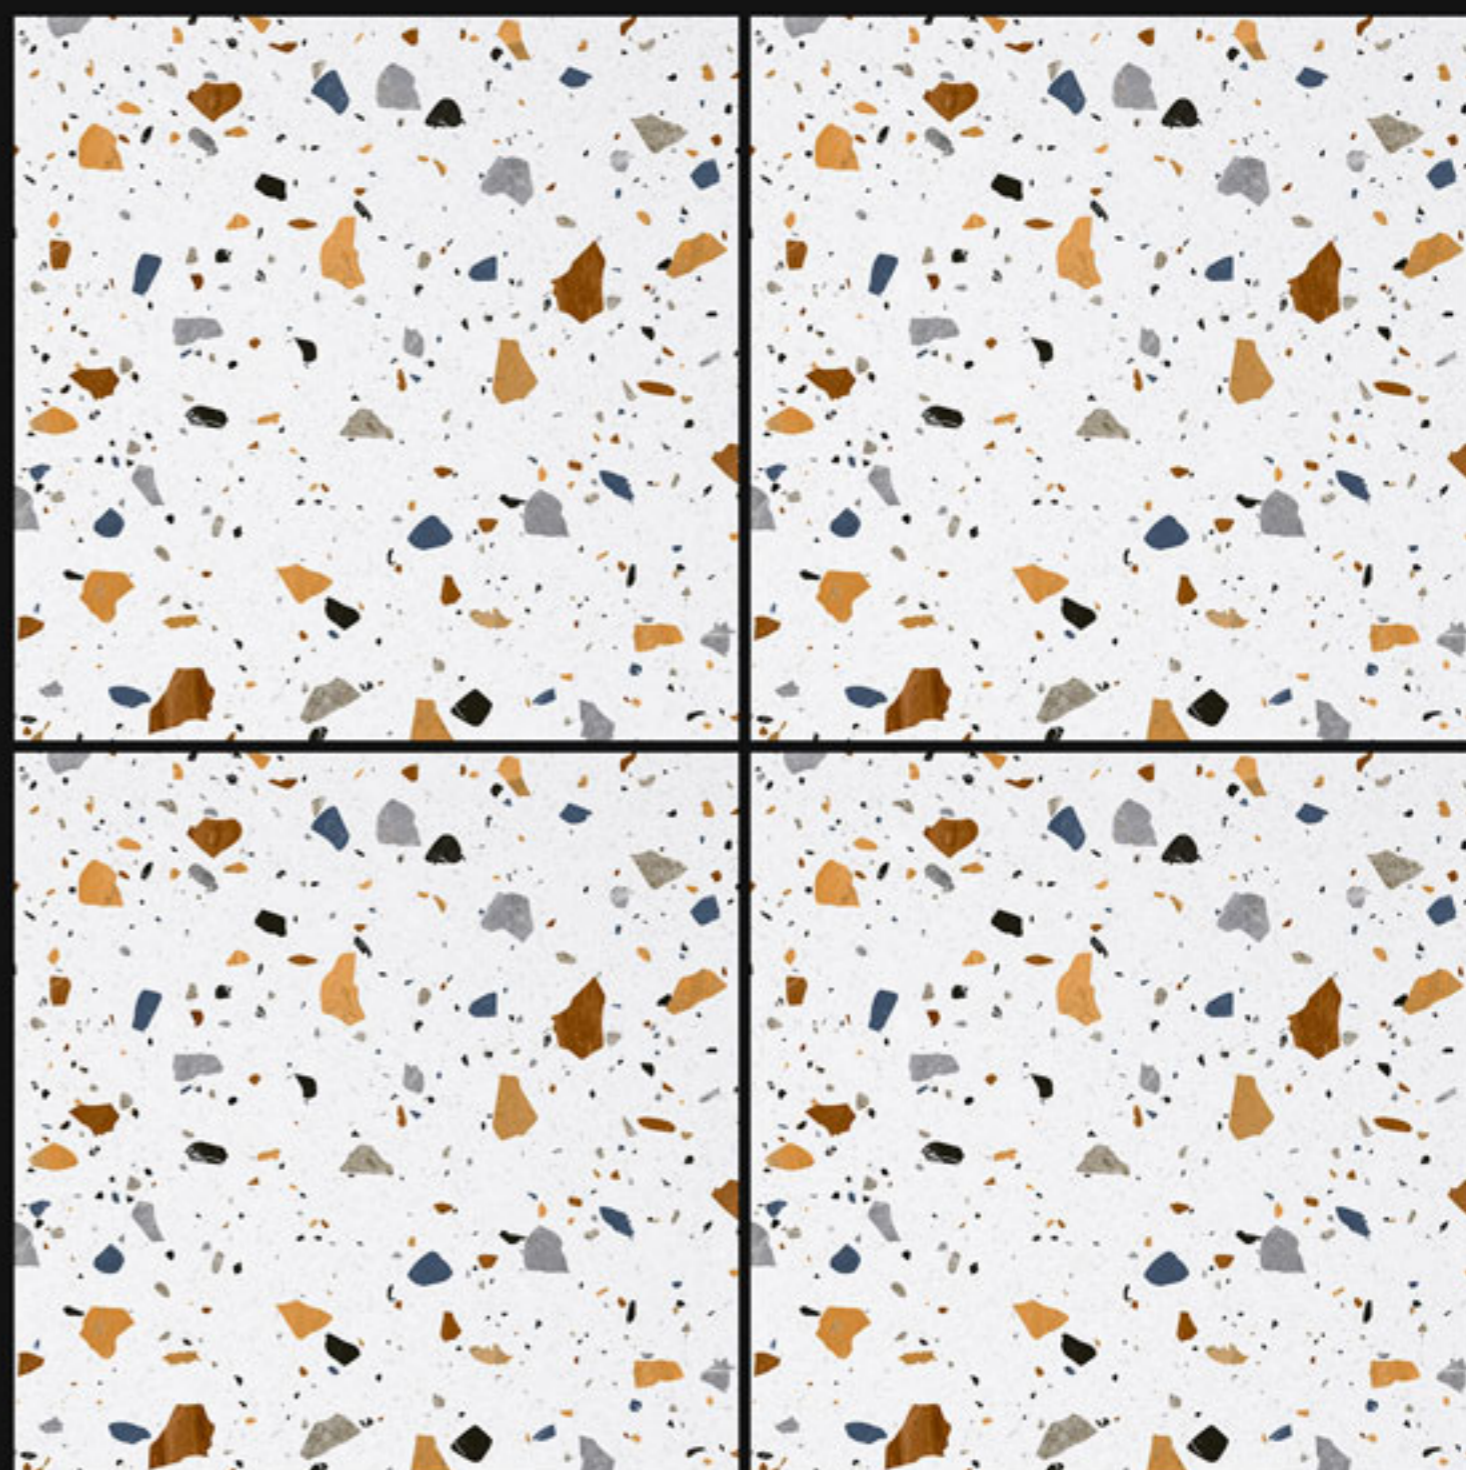

600x600mm

Series:

Terrazzo Series

45006

Finish:
Matt

Size:
600x600mm

Series:
Terrazzo Series

45007