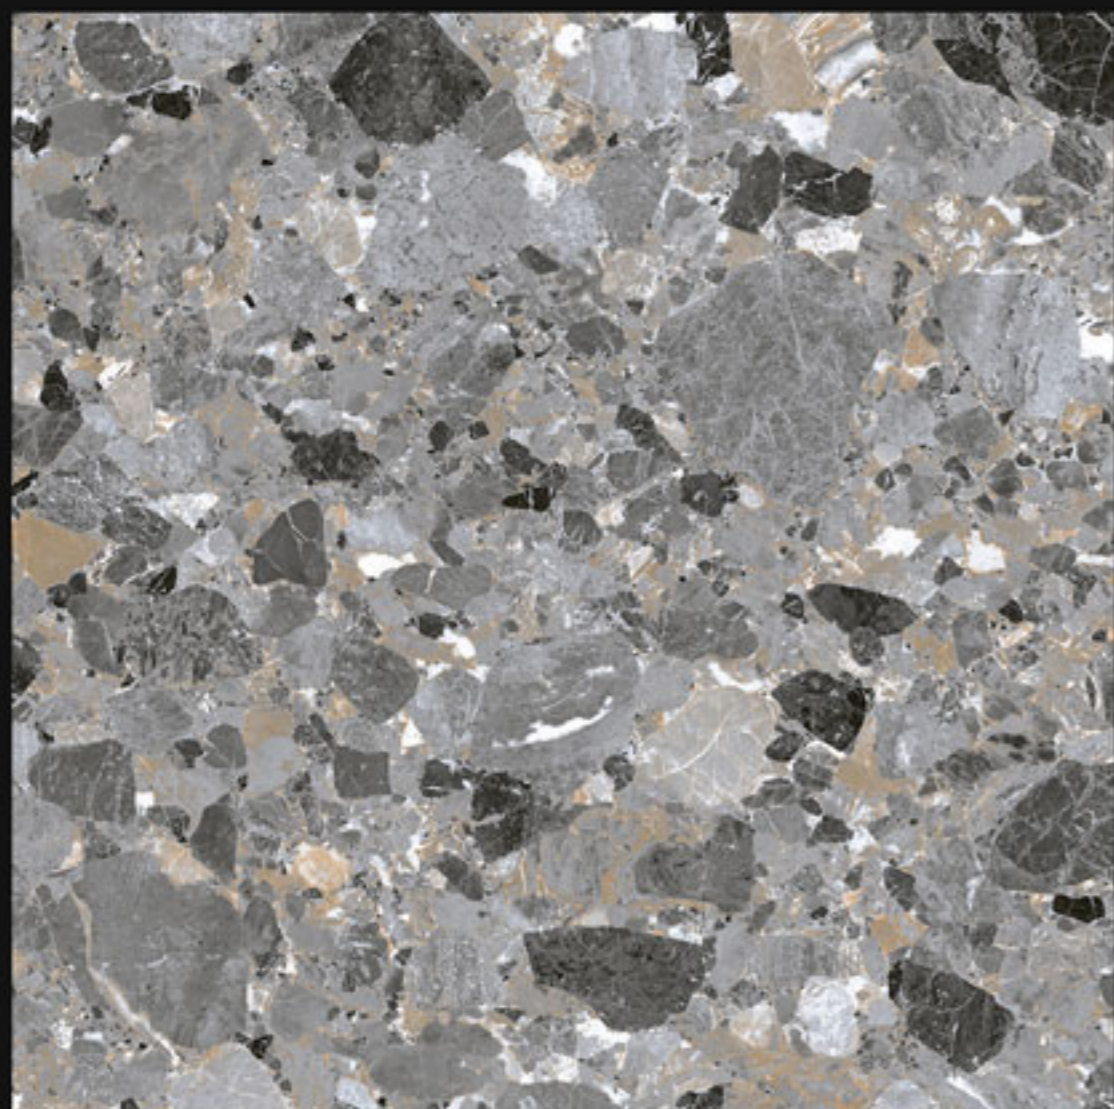

Finish:
Matt

Size:
600x600mm

Series:
Terrazzo Series

45032