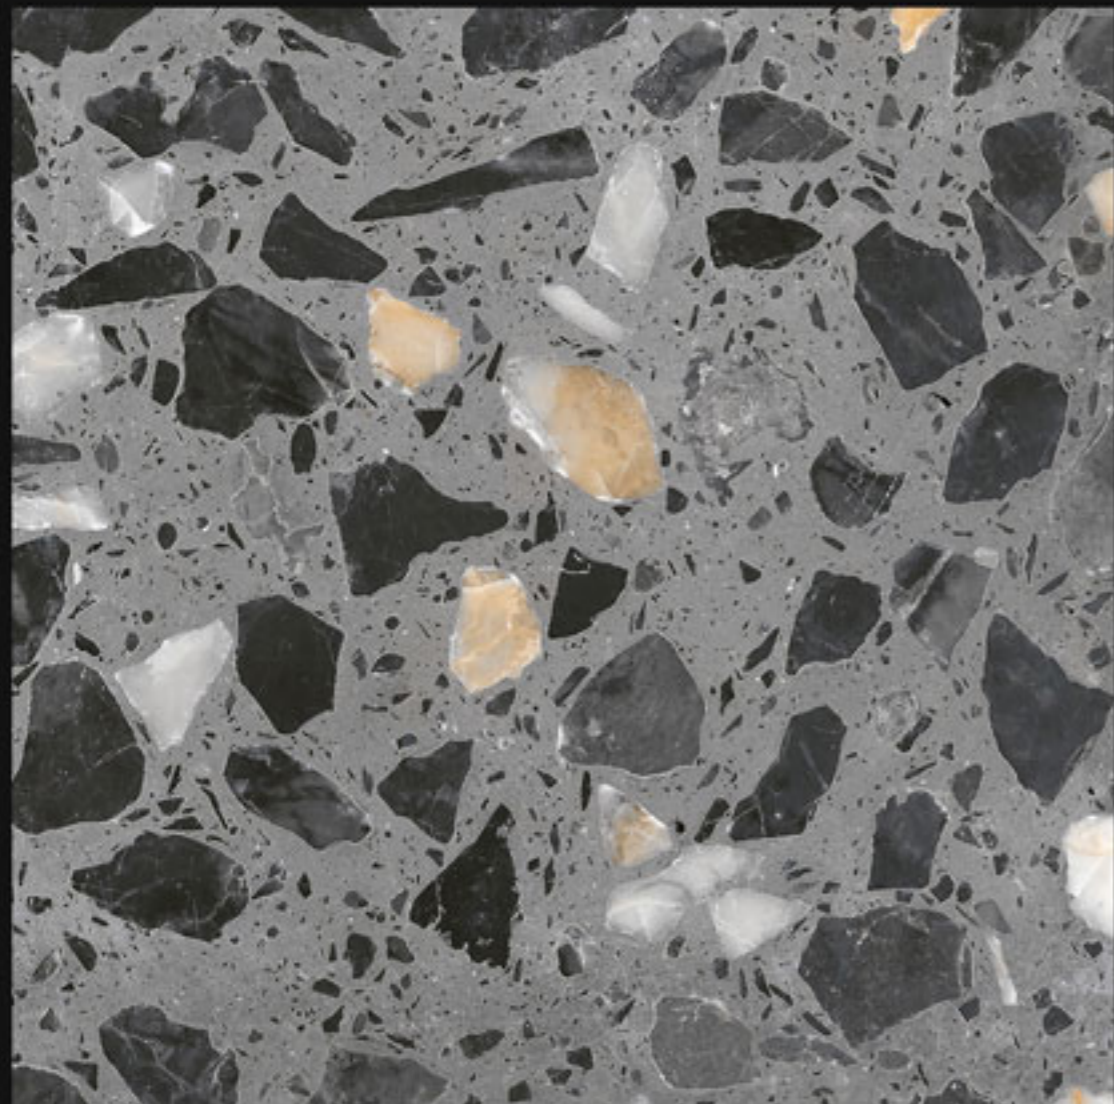

Finish:

Matt

Size:

600x600mm

Series:

Terrazzo Series

45011