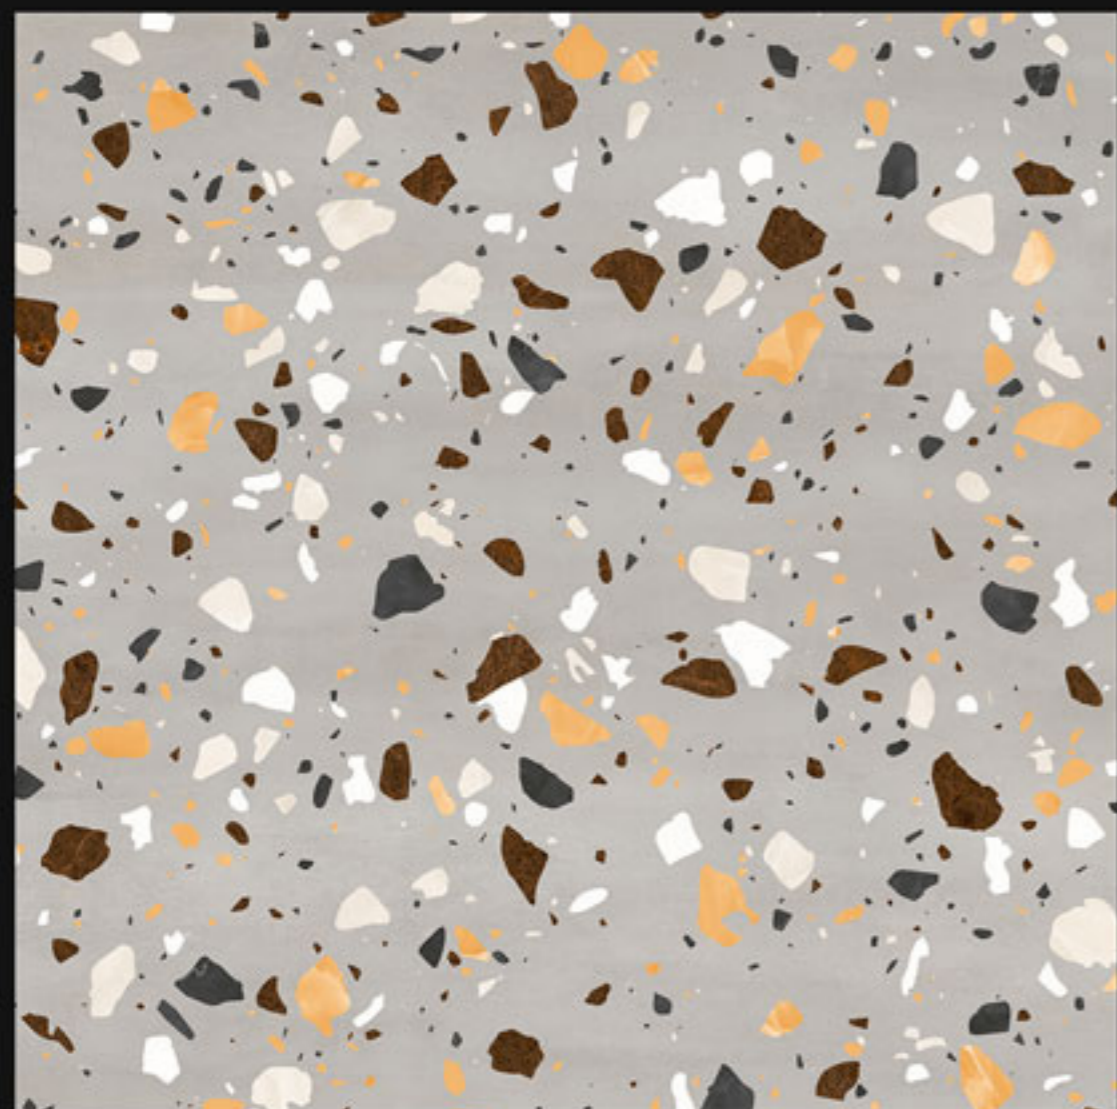

Finish:

Matt

Size:

600x600mm

Series:

Terrazzo Series

45015

Finish:
Matt