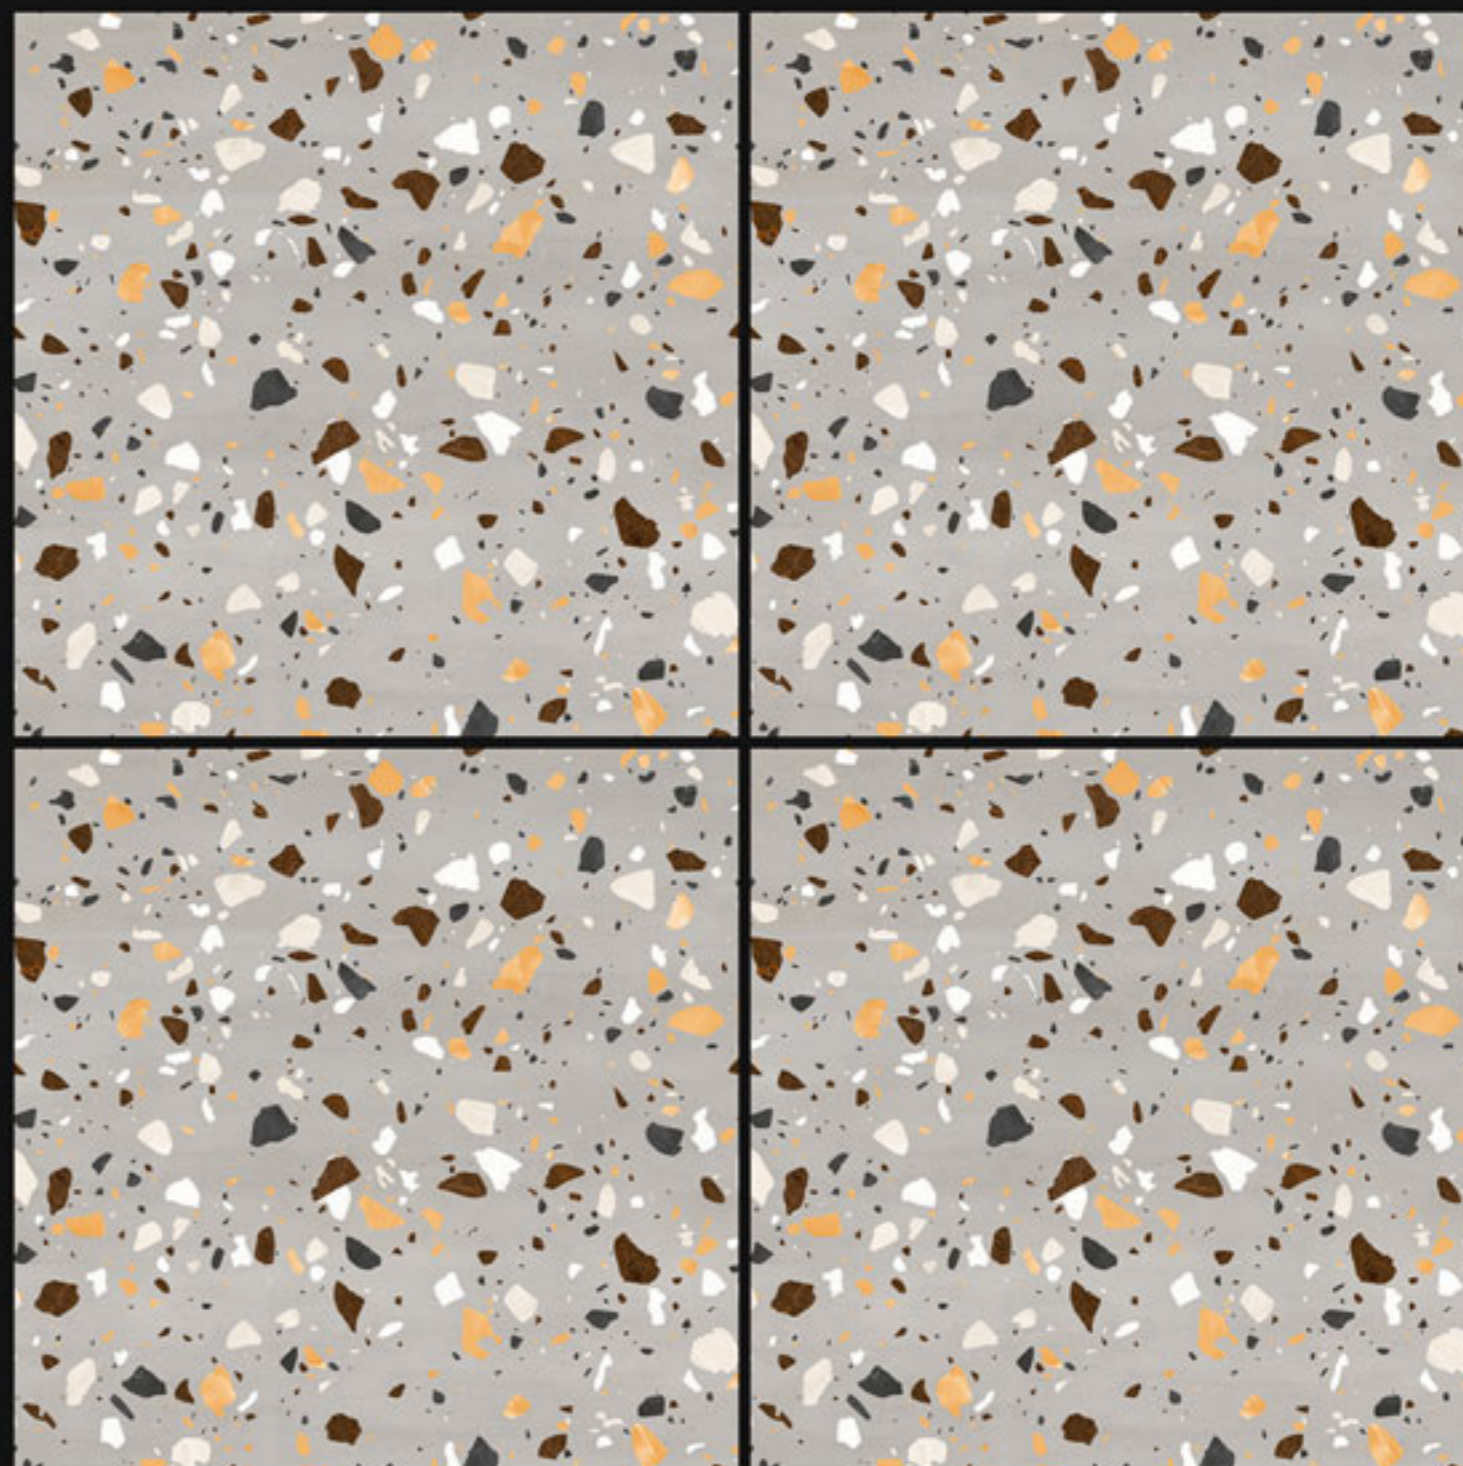

Finish:

Matt

Size:

600x600mm

Series:

Terrazzo Series

45015

Finish:
Matt